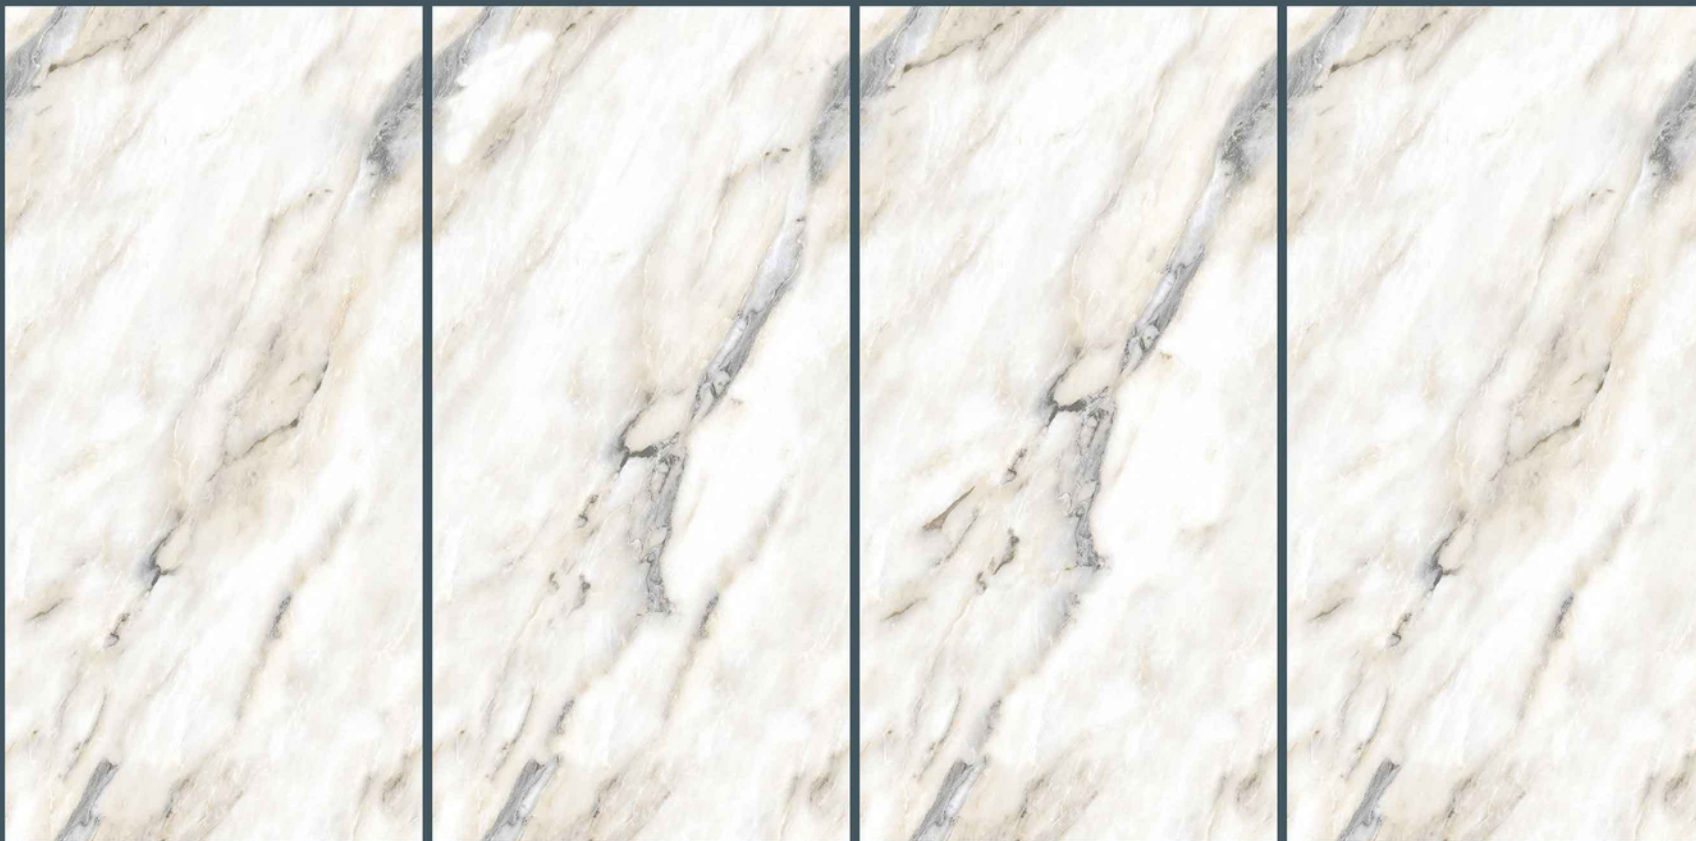

HIMALAYA

Size:
600x1200mm

Finish:
Matt with Carving Effect

Thickness:
9 mm

Random

ICE BURG WHITE

ICE BURG WHITE

Size:
600x1200mm