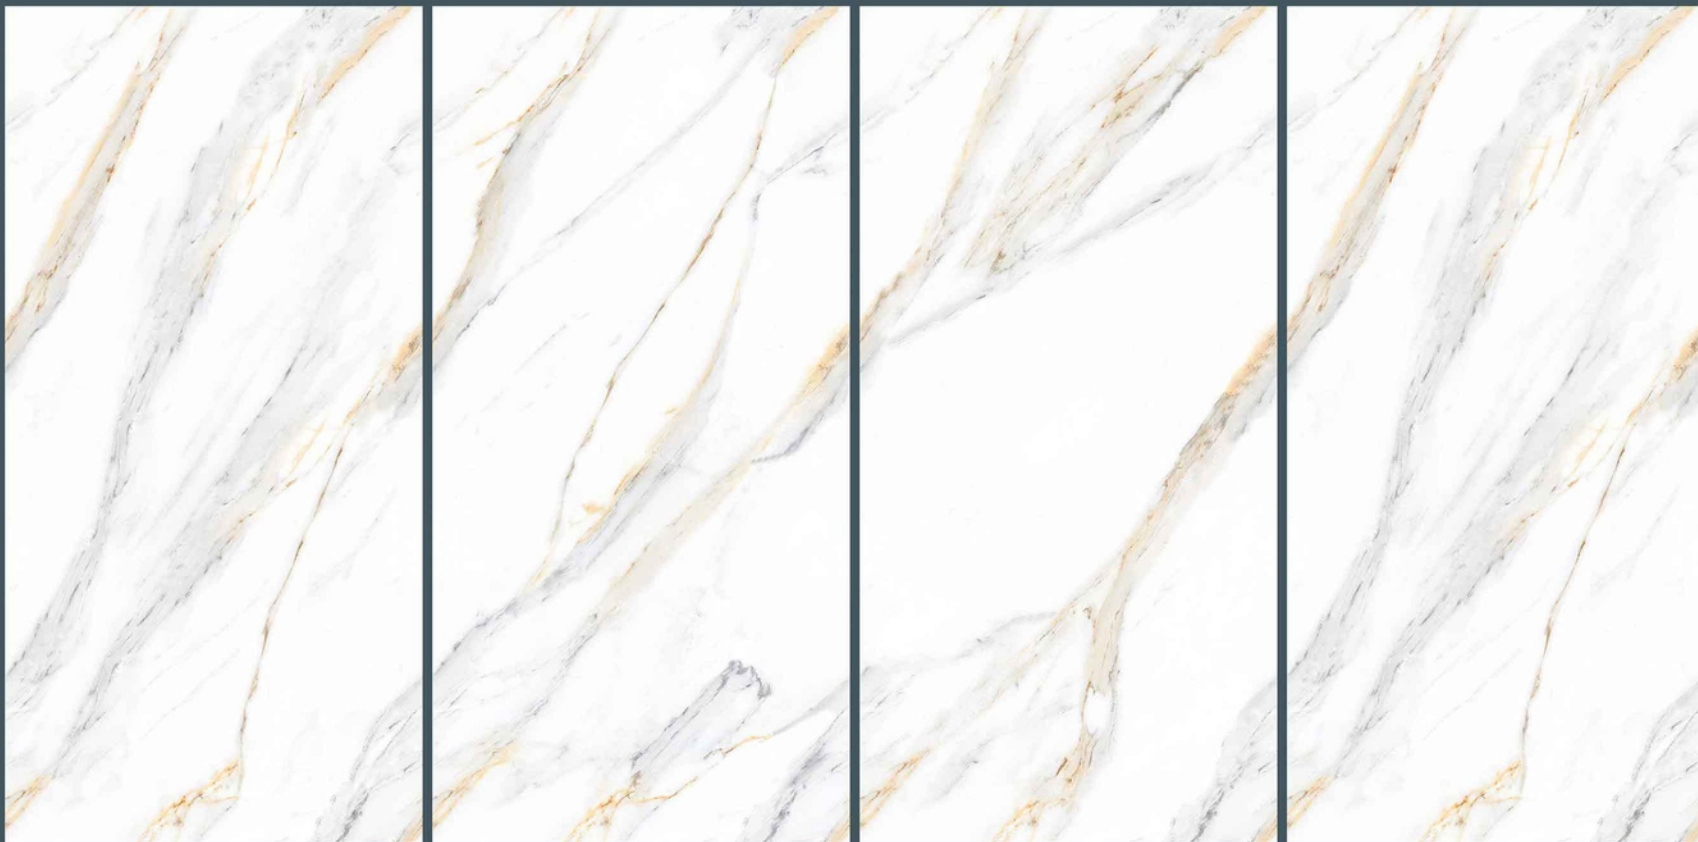

ENDLESS
COLLECTION

ADELE CERAMICA

KASHMIR SATVARIO

Size:
600x1200mm

Finish:
Matt with Carving Effect

Thickness:
9 mm

Random