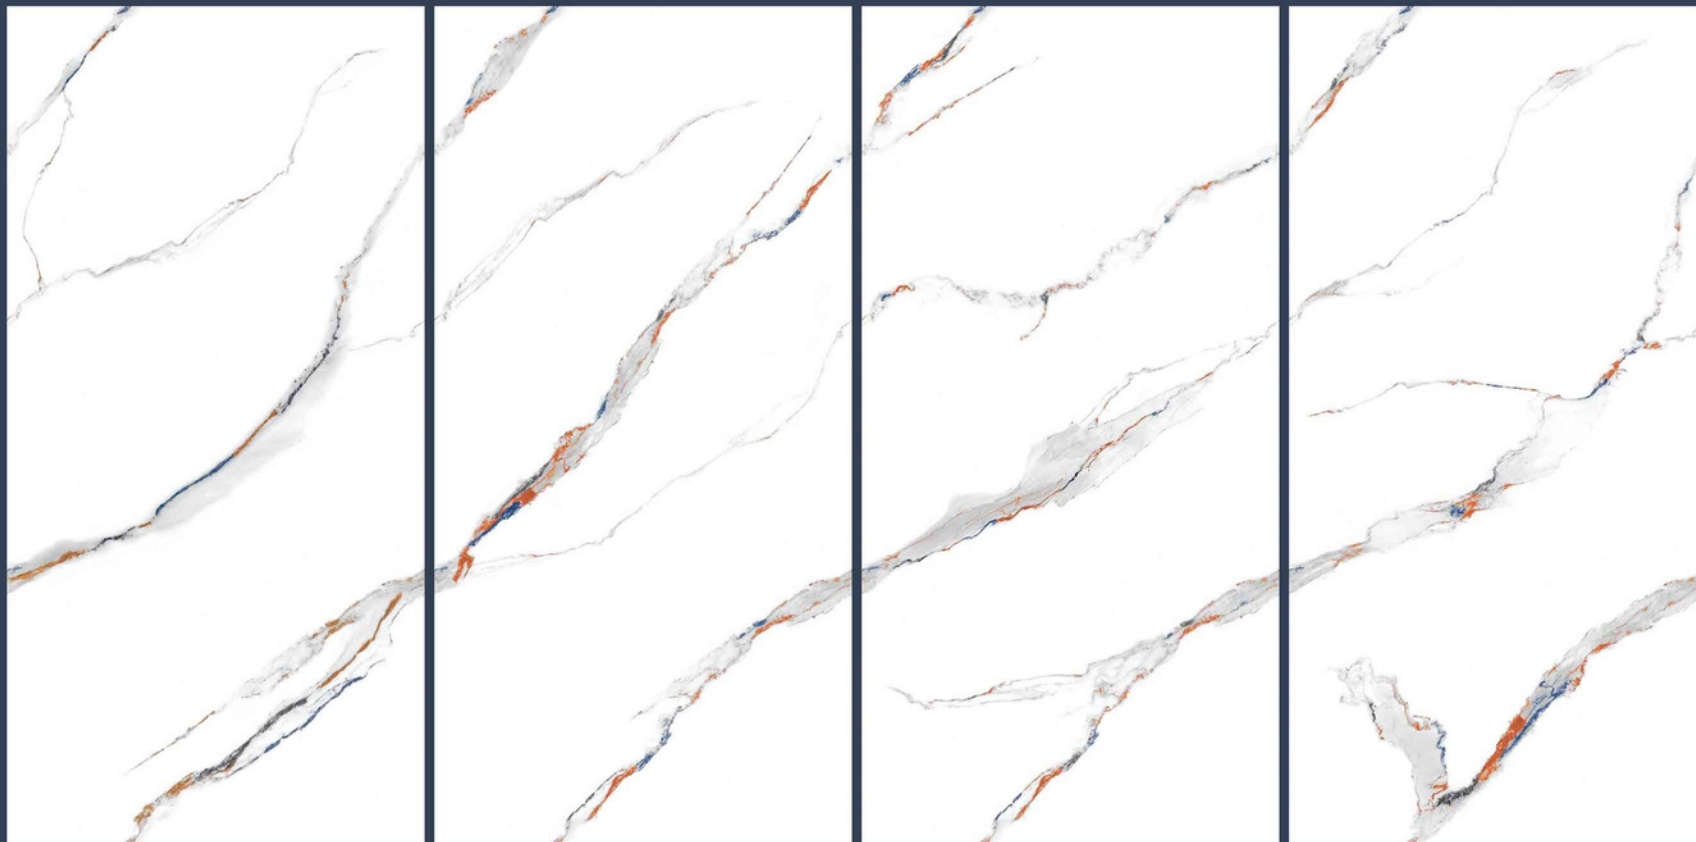

FONIX WHITE

Size:
600x1200mm

Finish:
Matt with Carving Effect

Thickness:
9 mm

Random

HIMALAYA

ENDLESS
COLLECTION

ADELE CERAMICA