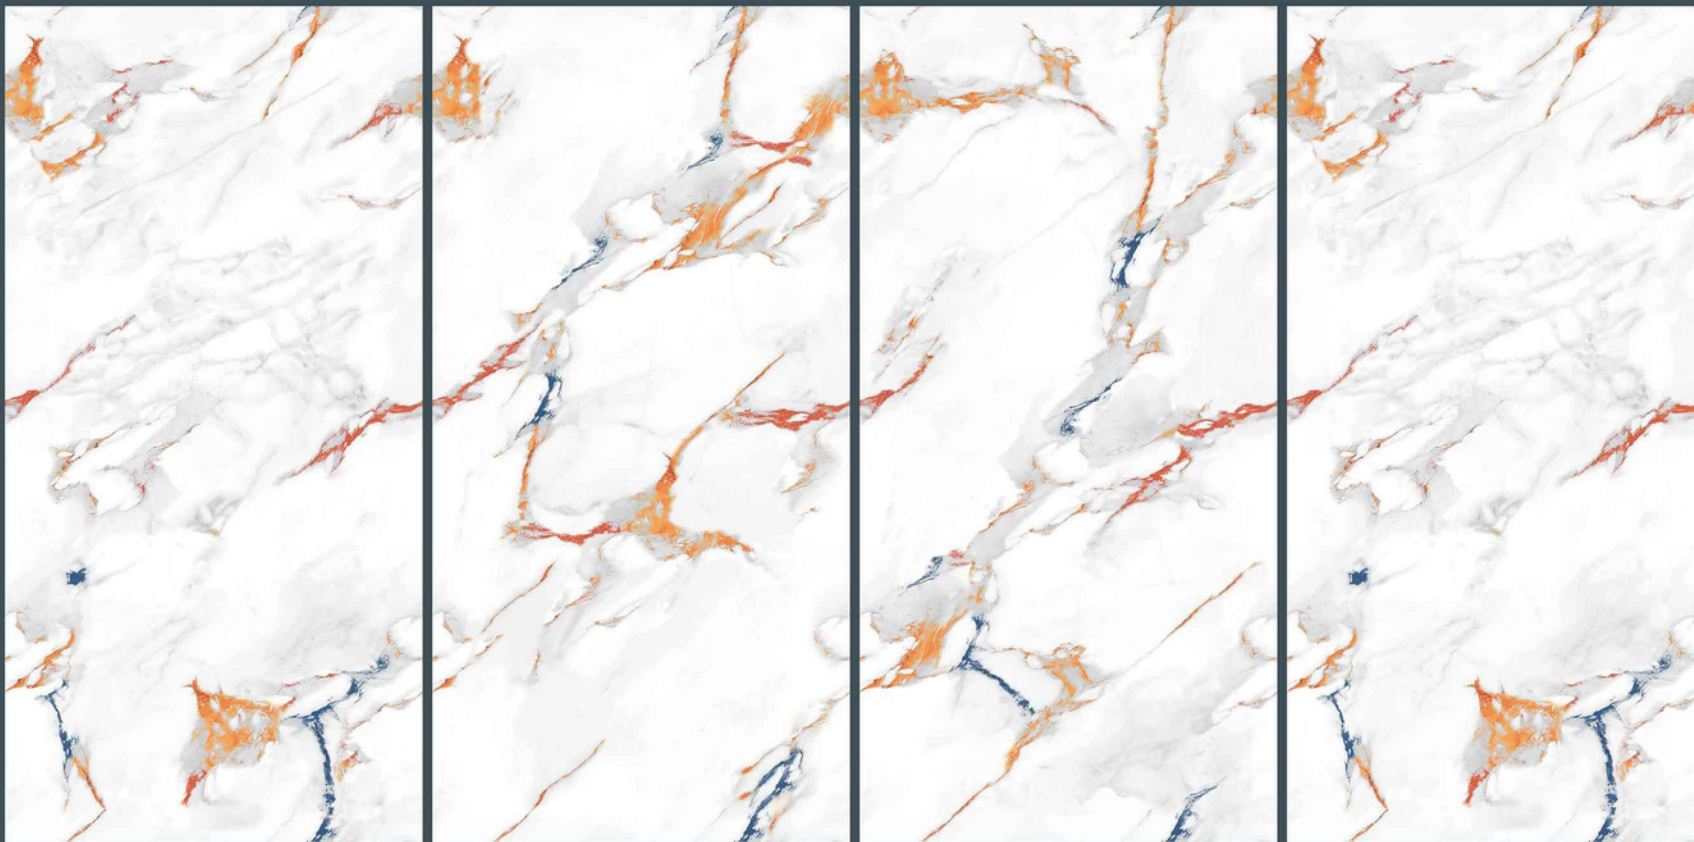

Random

ZARA ENDLESS

ENDLESS
COLLECTION

ADELE CERAMICA

ZARA ENDLESS

Size:
600x1200mm

Finish:
Matt with Carving Effect

Thickness:
9 mm