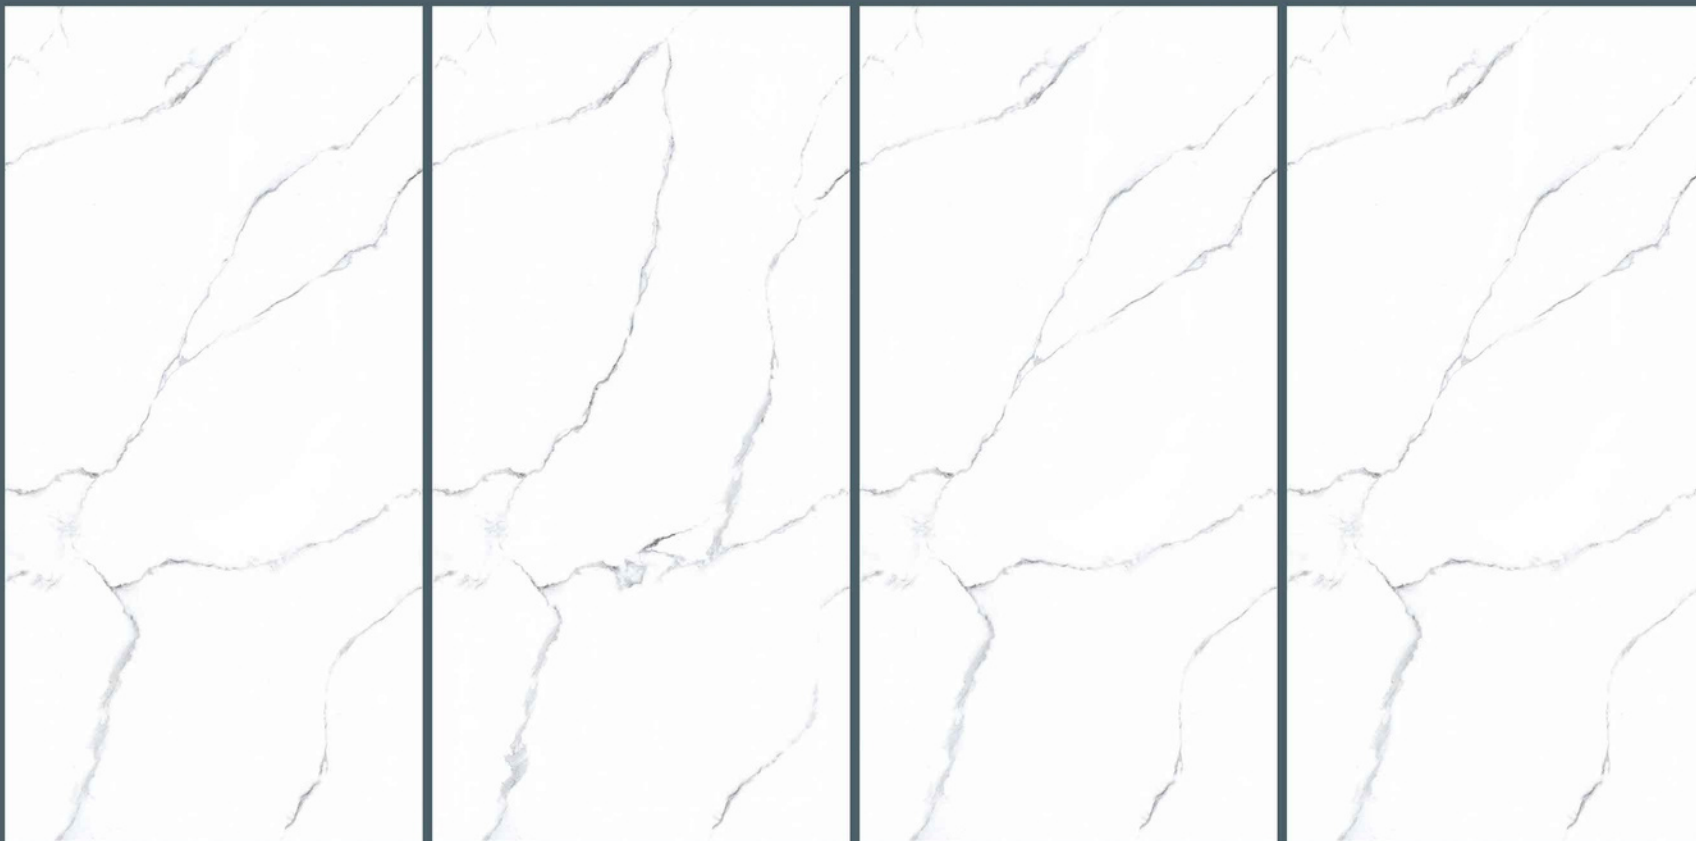

Finish:
Matt with Carving Effect

Thickness:
9 mm

Random

CALCATA

ENDLESS
COLLECTION

ADELE CERAMICA

CALCATTÀ

Size:
600x1200mm