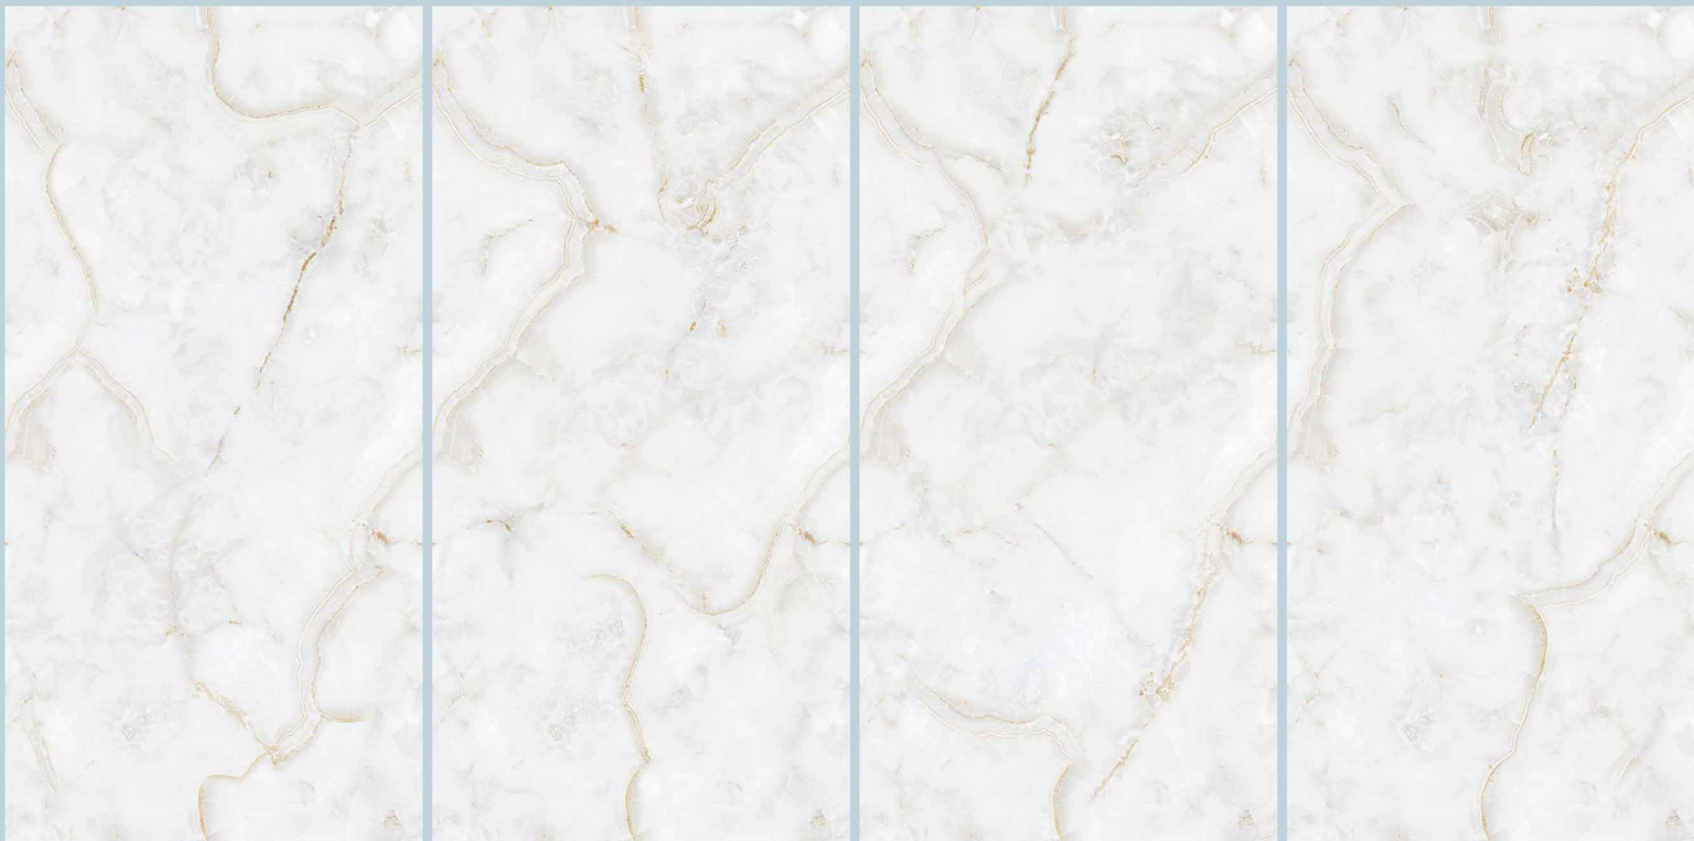

Random

RIVER SILVER

RIVER SILVER

Size:
600x1200mm

Finish:
Matt with Carving Effect

Thickness:
9 mm

Random

ROYAL ONYX