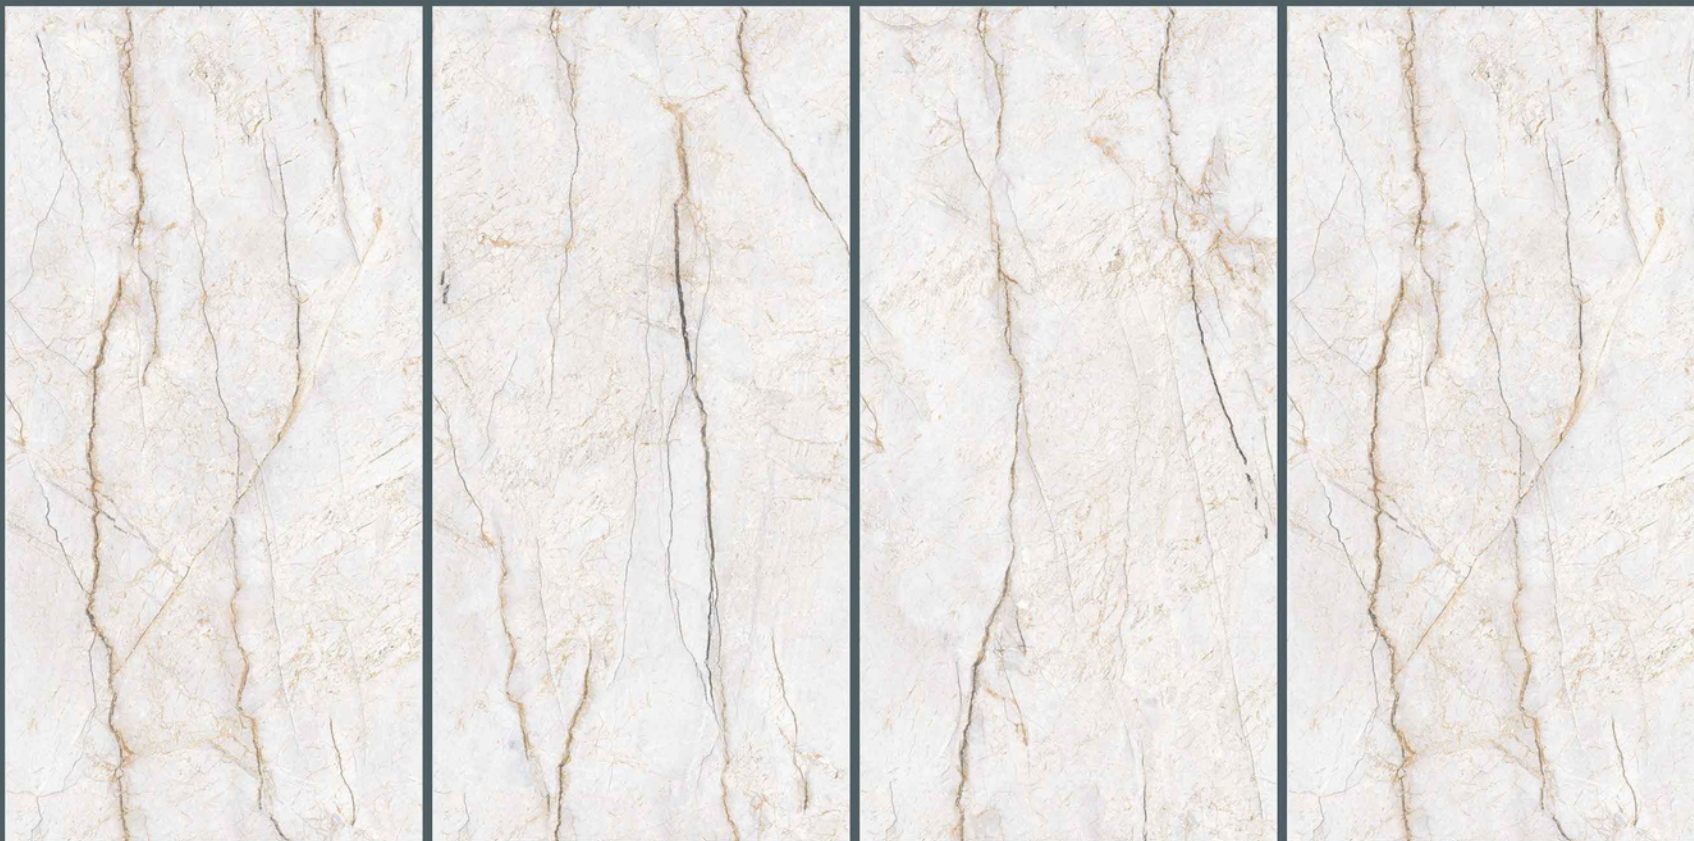

RIVER SILVER

Size:
600x1200mm

Finish:
Matt with Carving Effect

Thickness:
9 mm

Random