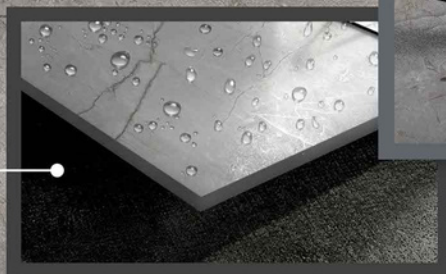

FEATURES

EASY TO CLEAN & MAINTAIN

HYGIENIC SURFACE

RESISTANT TO THERMAL SHOCK

UV RESISTANT

RESISTANT TO STAINING

SCRATCH RESISTANT

ONE SIZE
MANY POSSIBILITIES
MANY SURFACES

The Mozilla Granito LLP large-sized slabs are ideal for surfaces that demand maximum hygiene, strength and aesthetic harmony.

600x
1200mm / 800x
1600mm

REGULAR SURFACE

Matt Finish

Carving Finish

Laminate Finish