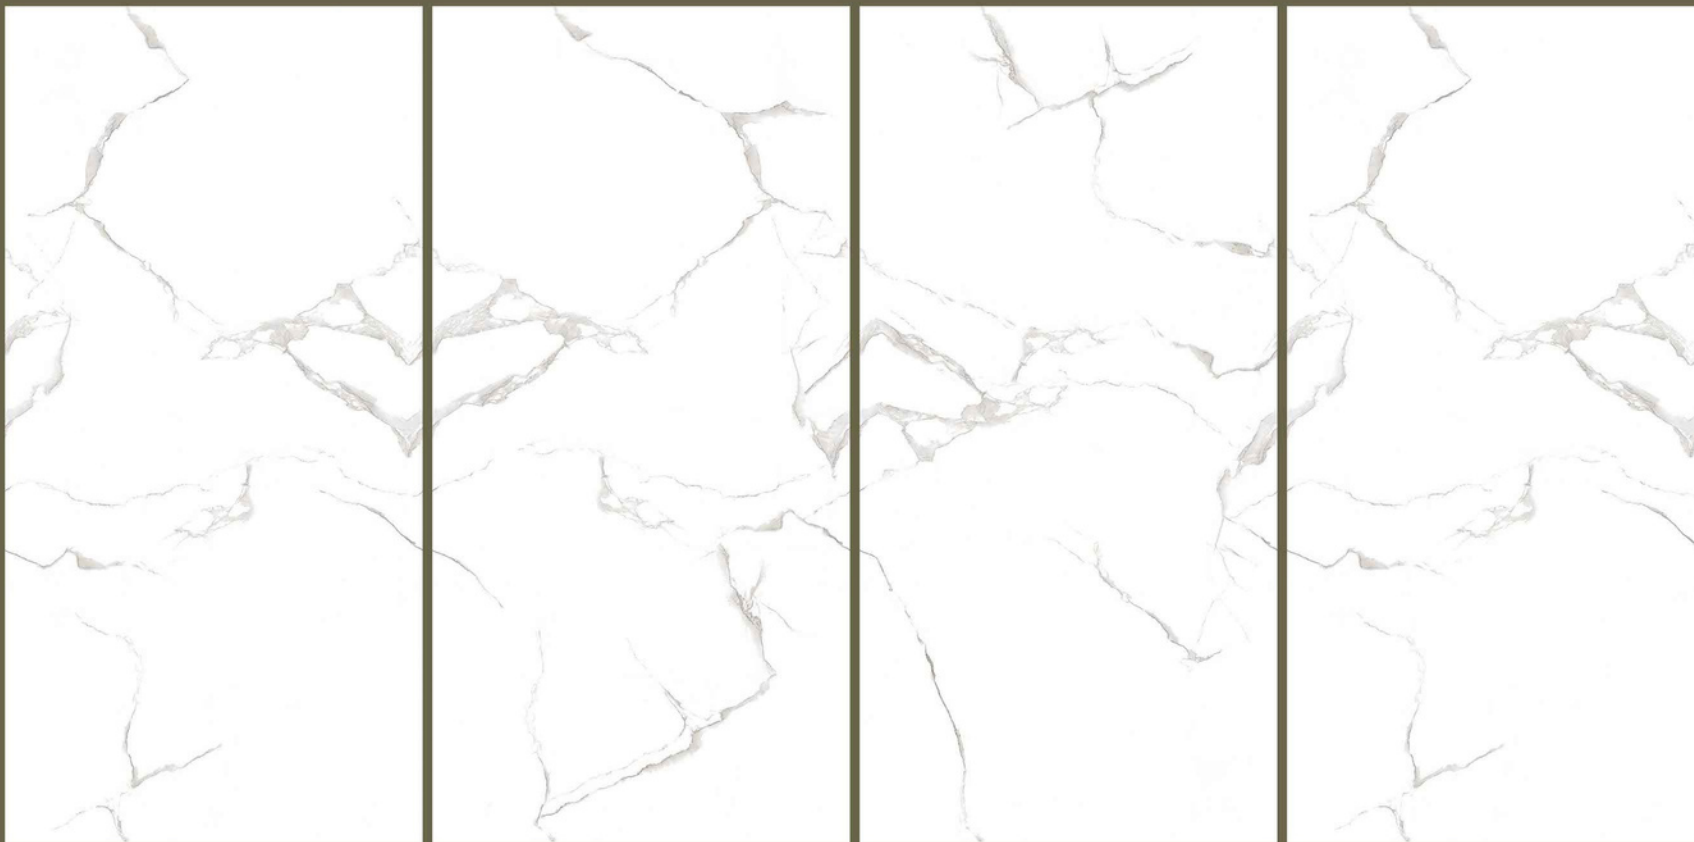

Random

**CARTAGO
STATUARIO**

ENDLESS
COLLECTION

ADELE CERAMICA

CARTAGO STATUARIO

Size:
600x1200mm

Finish:
Matt with Carving Effect

Thickness:
9 mm