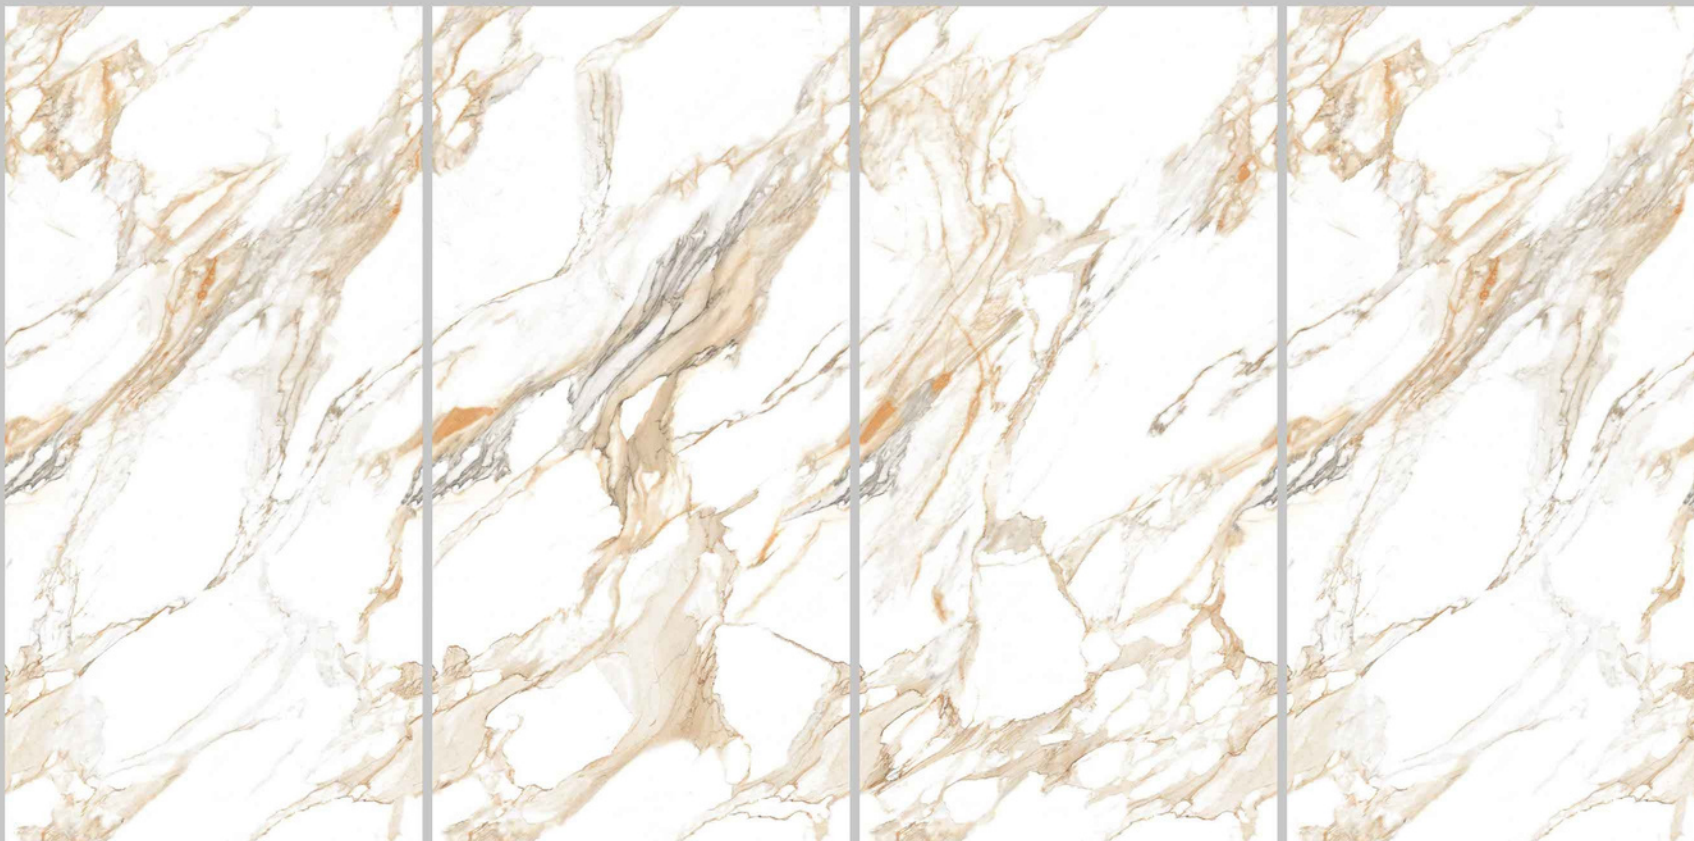

MORDEN STATURIO

Size:
600x1200mm

Finish:
Matt with Carving Effect

Thickness:
9 mm

Random

PORTOFINO

ENDLESS
COLLECTION

ADELE CERAMICA