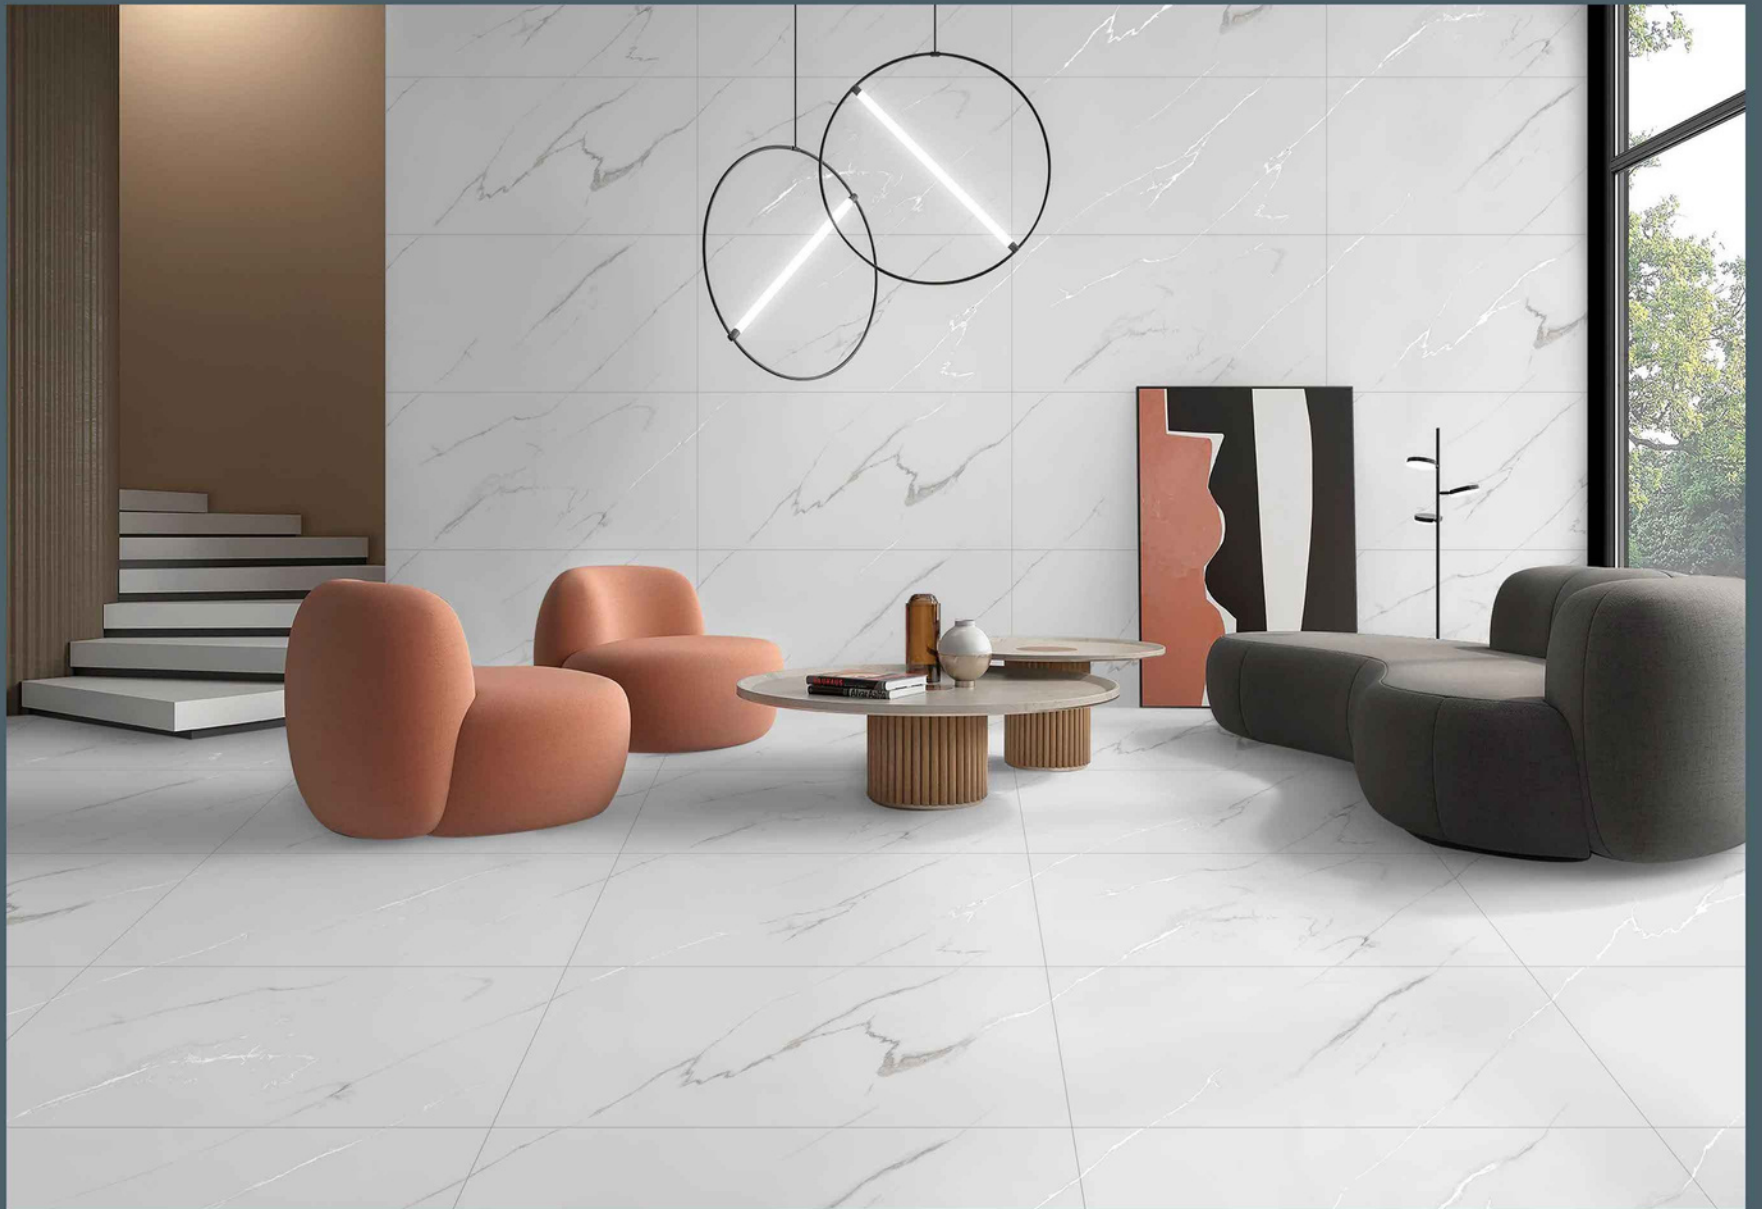

Random

**CARTAGO
STATUARIO**

ENDLESS
COLLECTION

ADELE CERAMICA

CARTAGO STATUARIO

Size:
600x1200mm

Finish:
Matt with Carving Effect

Thickness:
9 mm