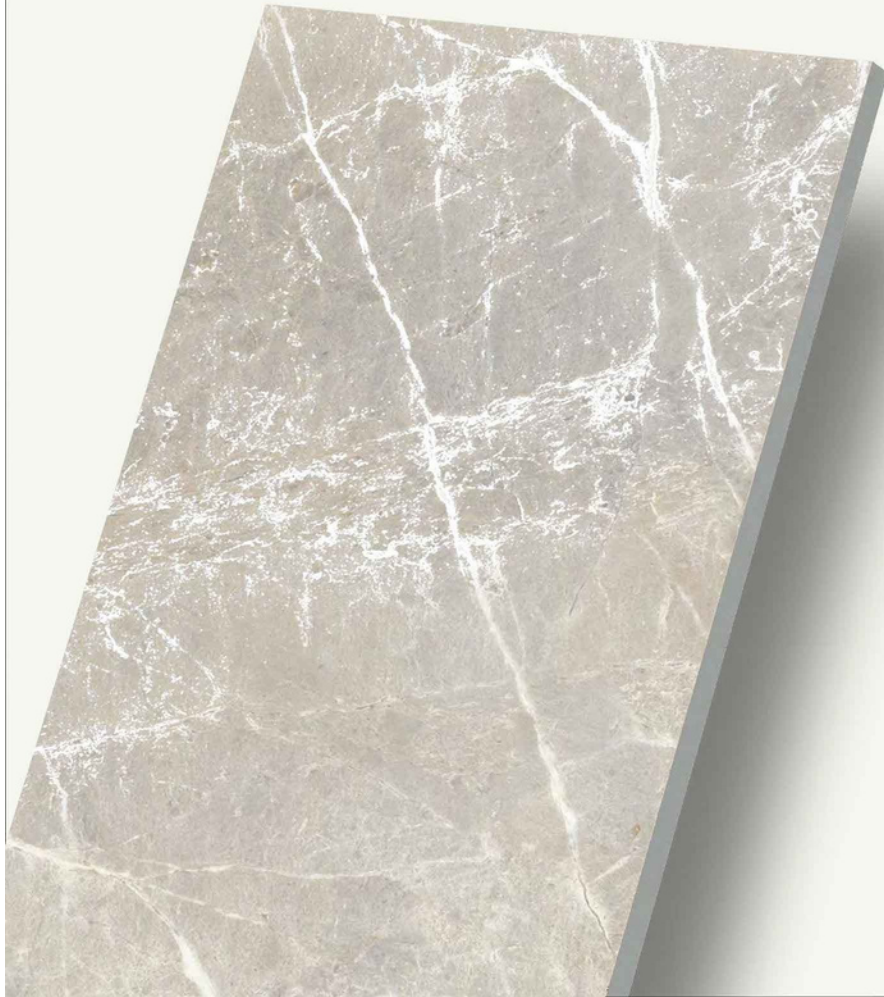

CARVING
COLLECTION

ROSALIYA

Finish:
Matt with Carving Effect

Thickness:
9 mm

Random

600x1200mm

ROYAL CASSERO BIANCO

CARVING
COLLECTION