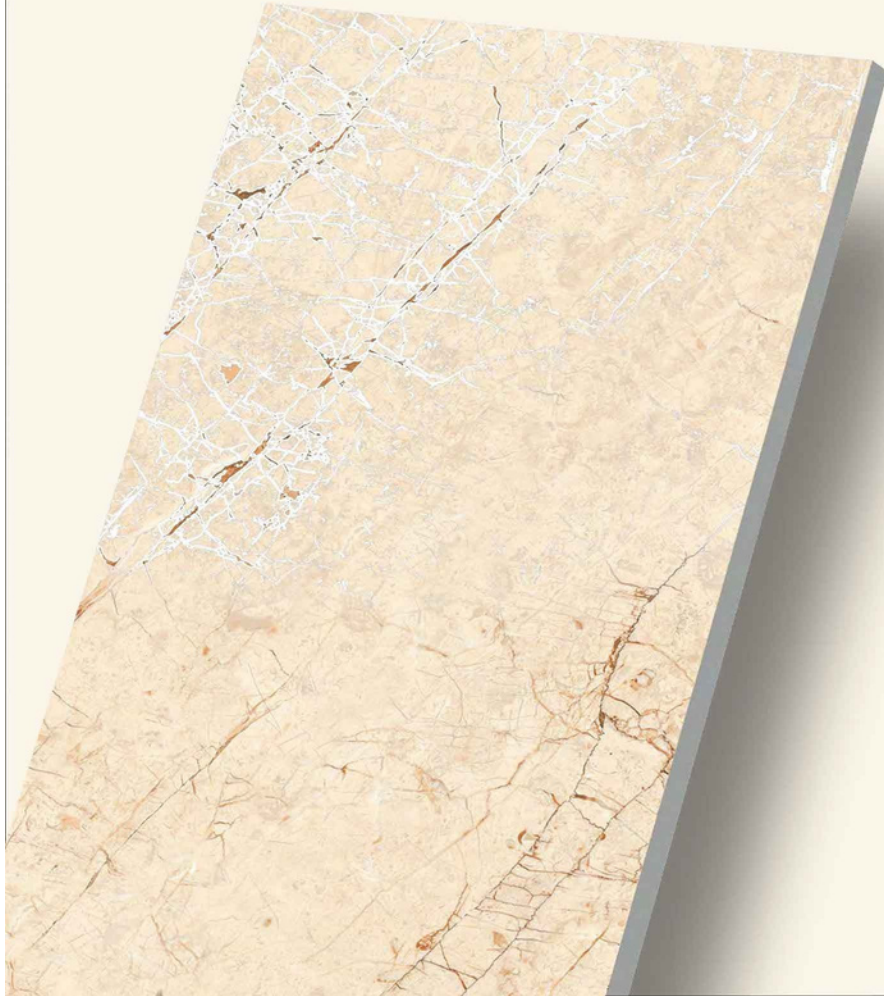

**ROMA
WHITE**

Finish:
Matt with Carving Effect

Thickness:
9 mm

Random

600x1200mm

ROSALIYA

CARVING
COLLECTION

600x
1200mm