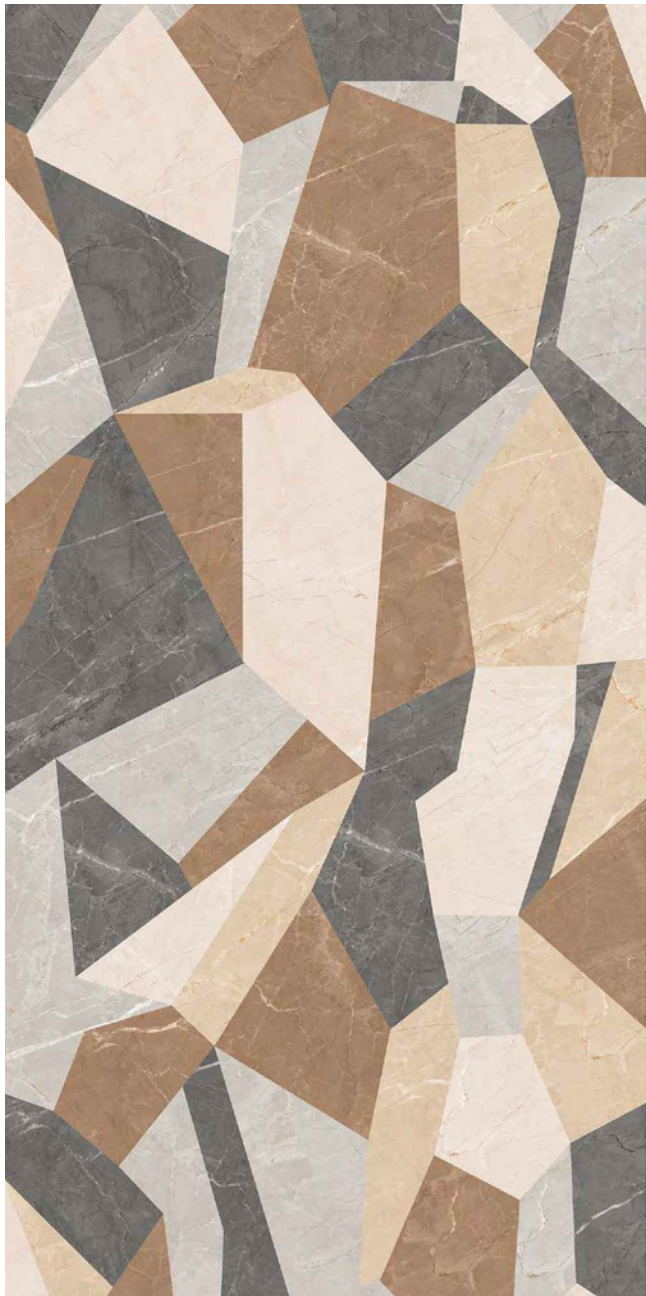

CARVING

COLLECTION