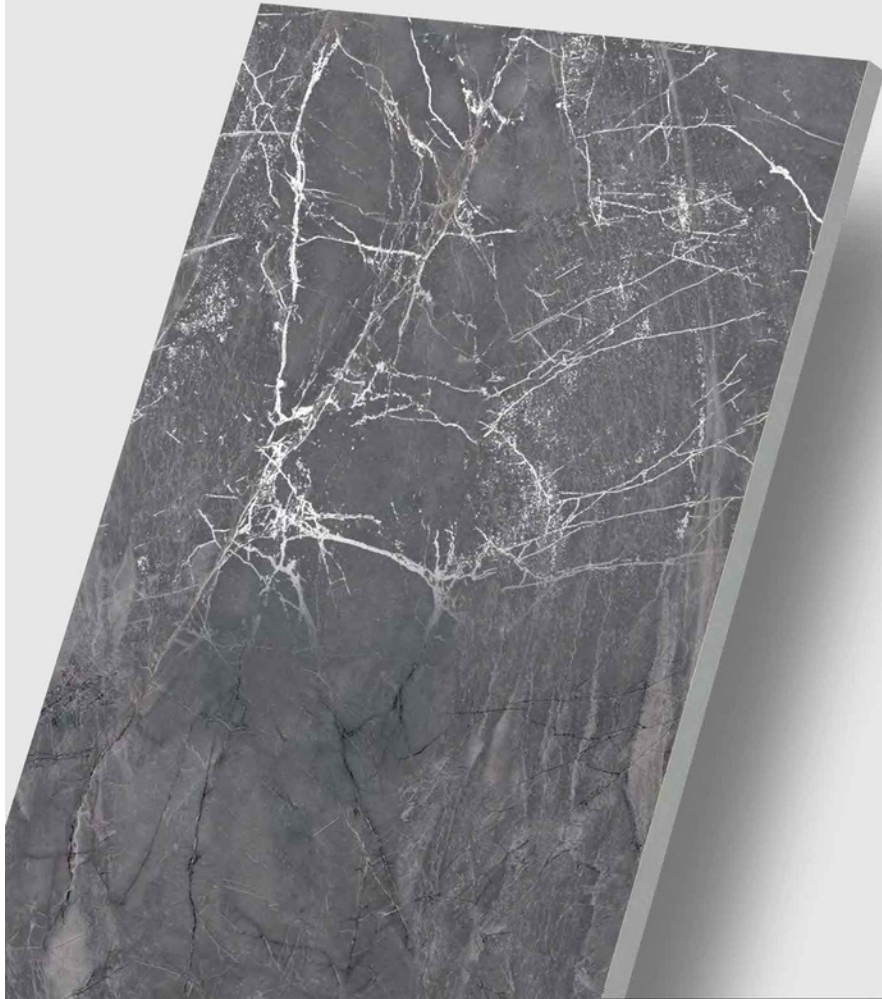

SELENA NERO

CARVING
COLLECTION

600x
1200mm