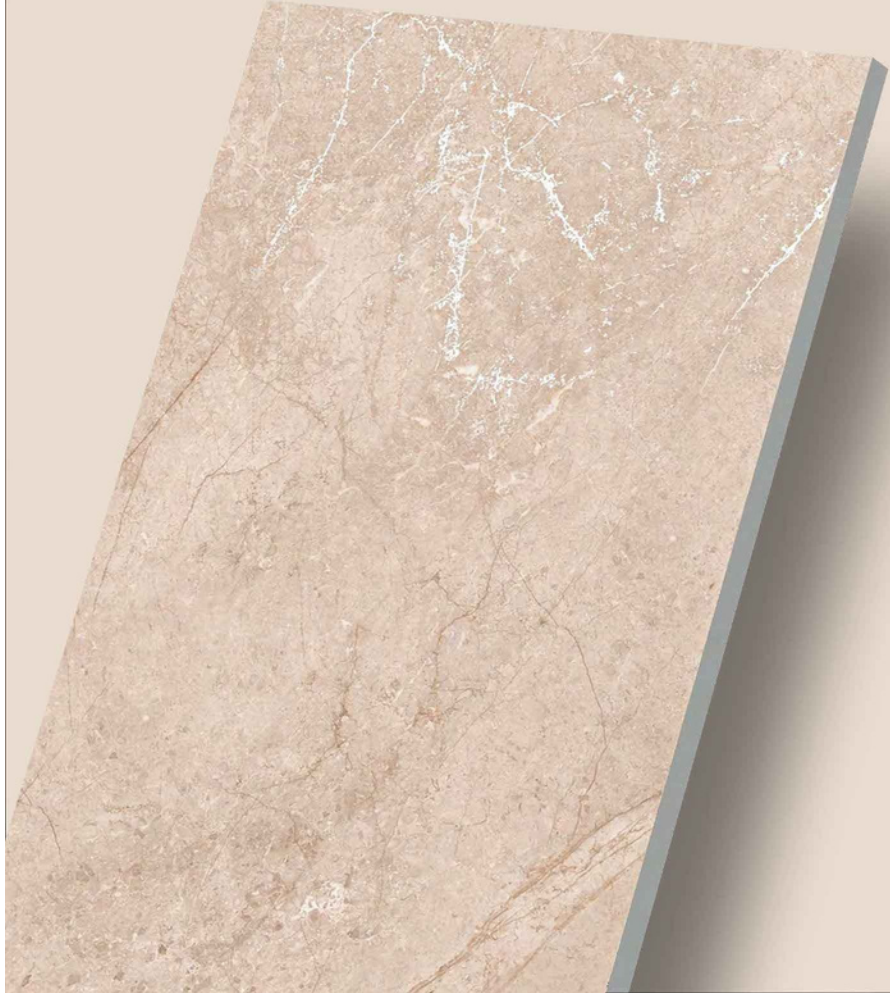

CARVING
COLLECTION

600x
1200mm

CARVING
COLLECTION

**NORVEX
ASH**

Finish:
Matt with Carving Effect

Thickness:
9 mm

Random

600x1200mm