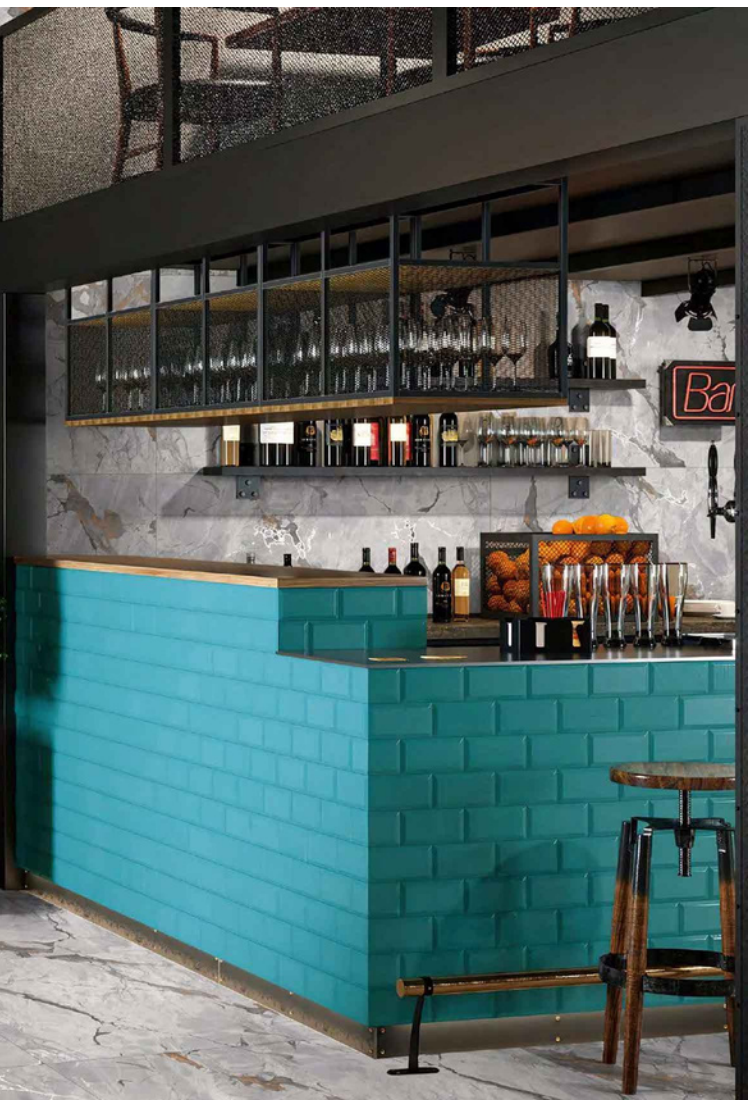

600x1200mm

TARENT WHITE

CARVING
COLLECTION

**600x
1200mm**

CARVING
COLLECTION

ADELE CERAMICA

**TORENT
WHITE**

Finish:
Matt with Carving Effect