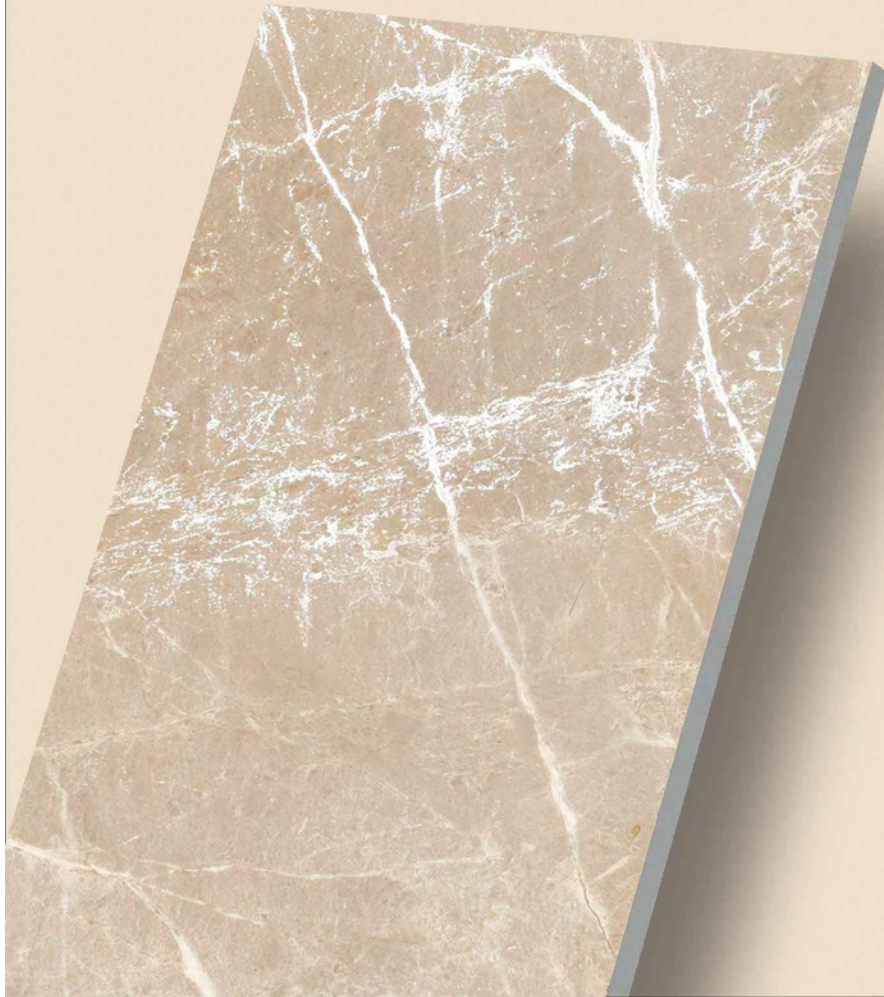

600x
1200mm

CARVING
COLLECTION

**ROYAL
CASSERO BIANCO**

Finish:
Matt with Carving Effect

Thickness:
9 mm

Random

600x1200mm

ROYAL CASSERO CREMA