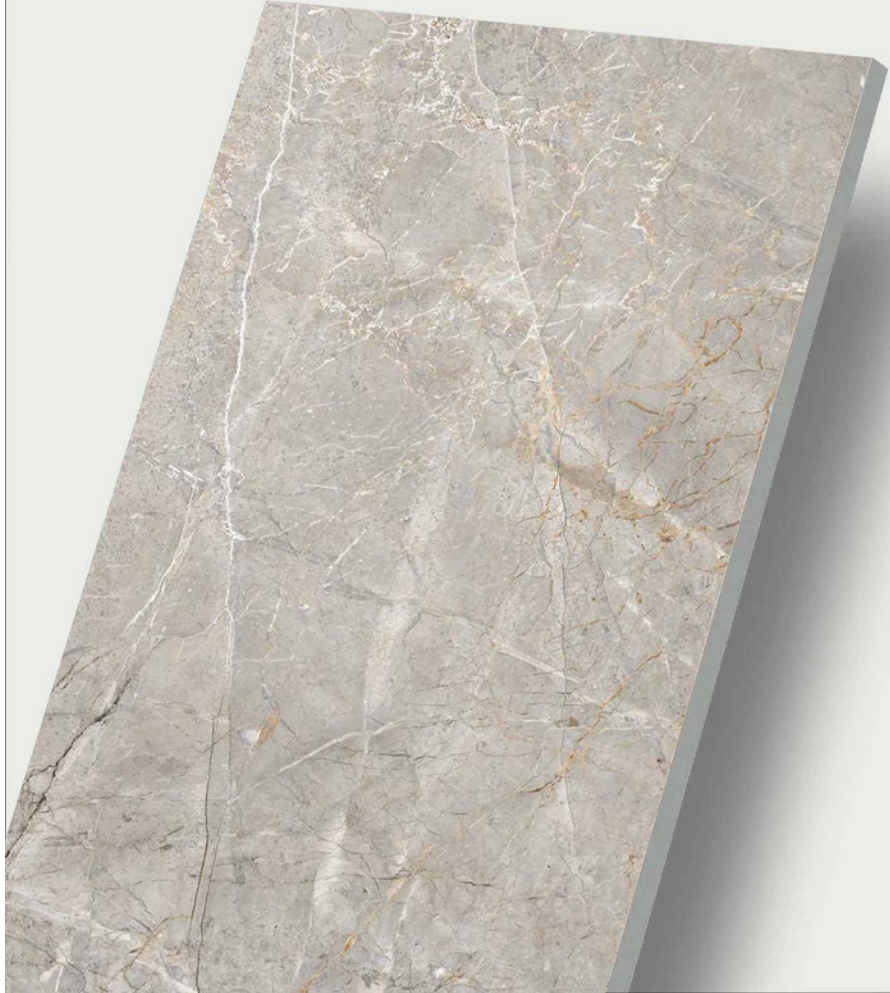

PACIFIC MOCA

CARVING
COLLECTION

600x
1200mm