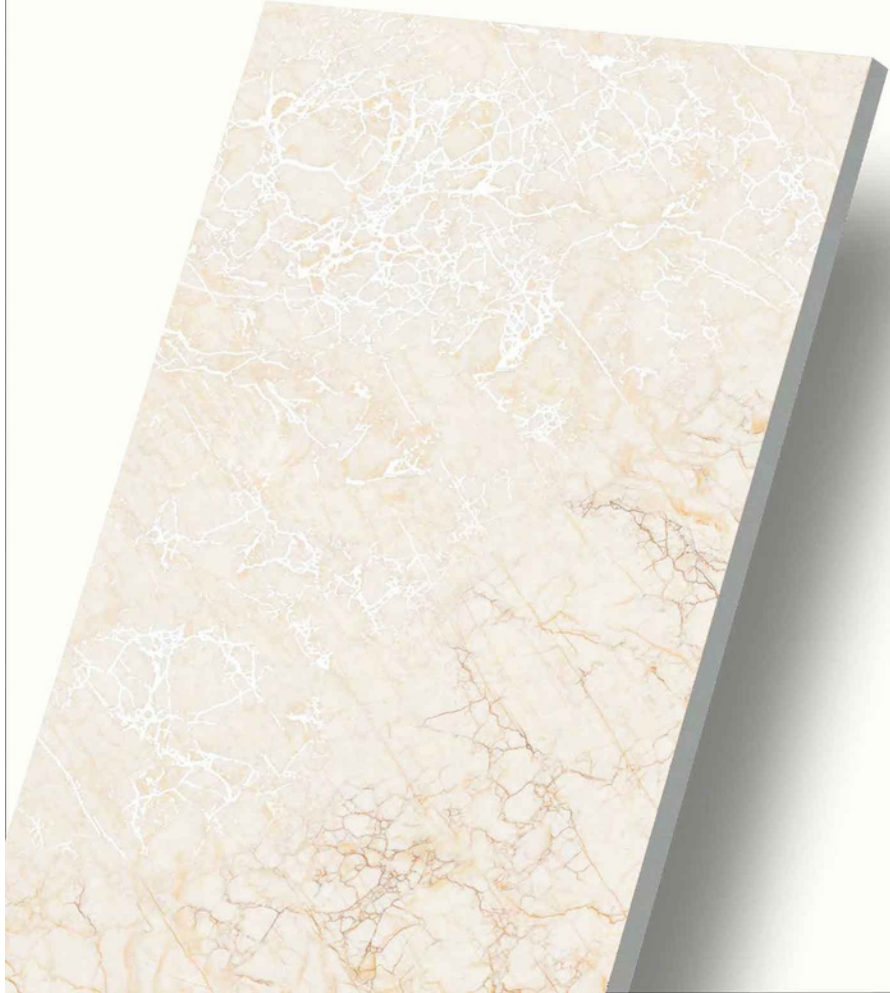

CARVING
COLLECTION

ADELE CERAMICA

PRISM
STATUARIO

Finish:
Matt with Carving Effect

Thickness:
9 mm

Random

600x1200mm

RAMOS MULTY