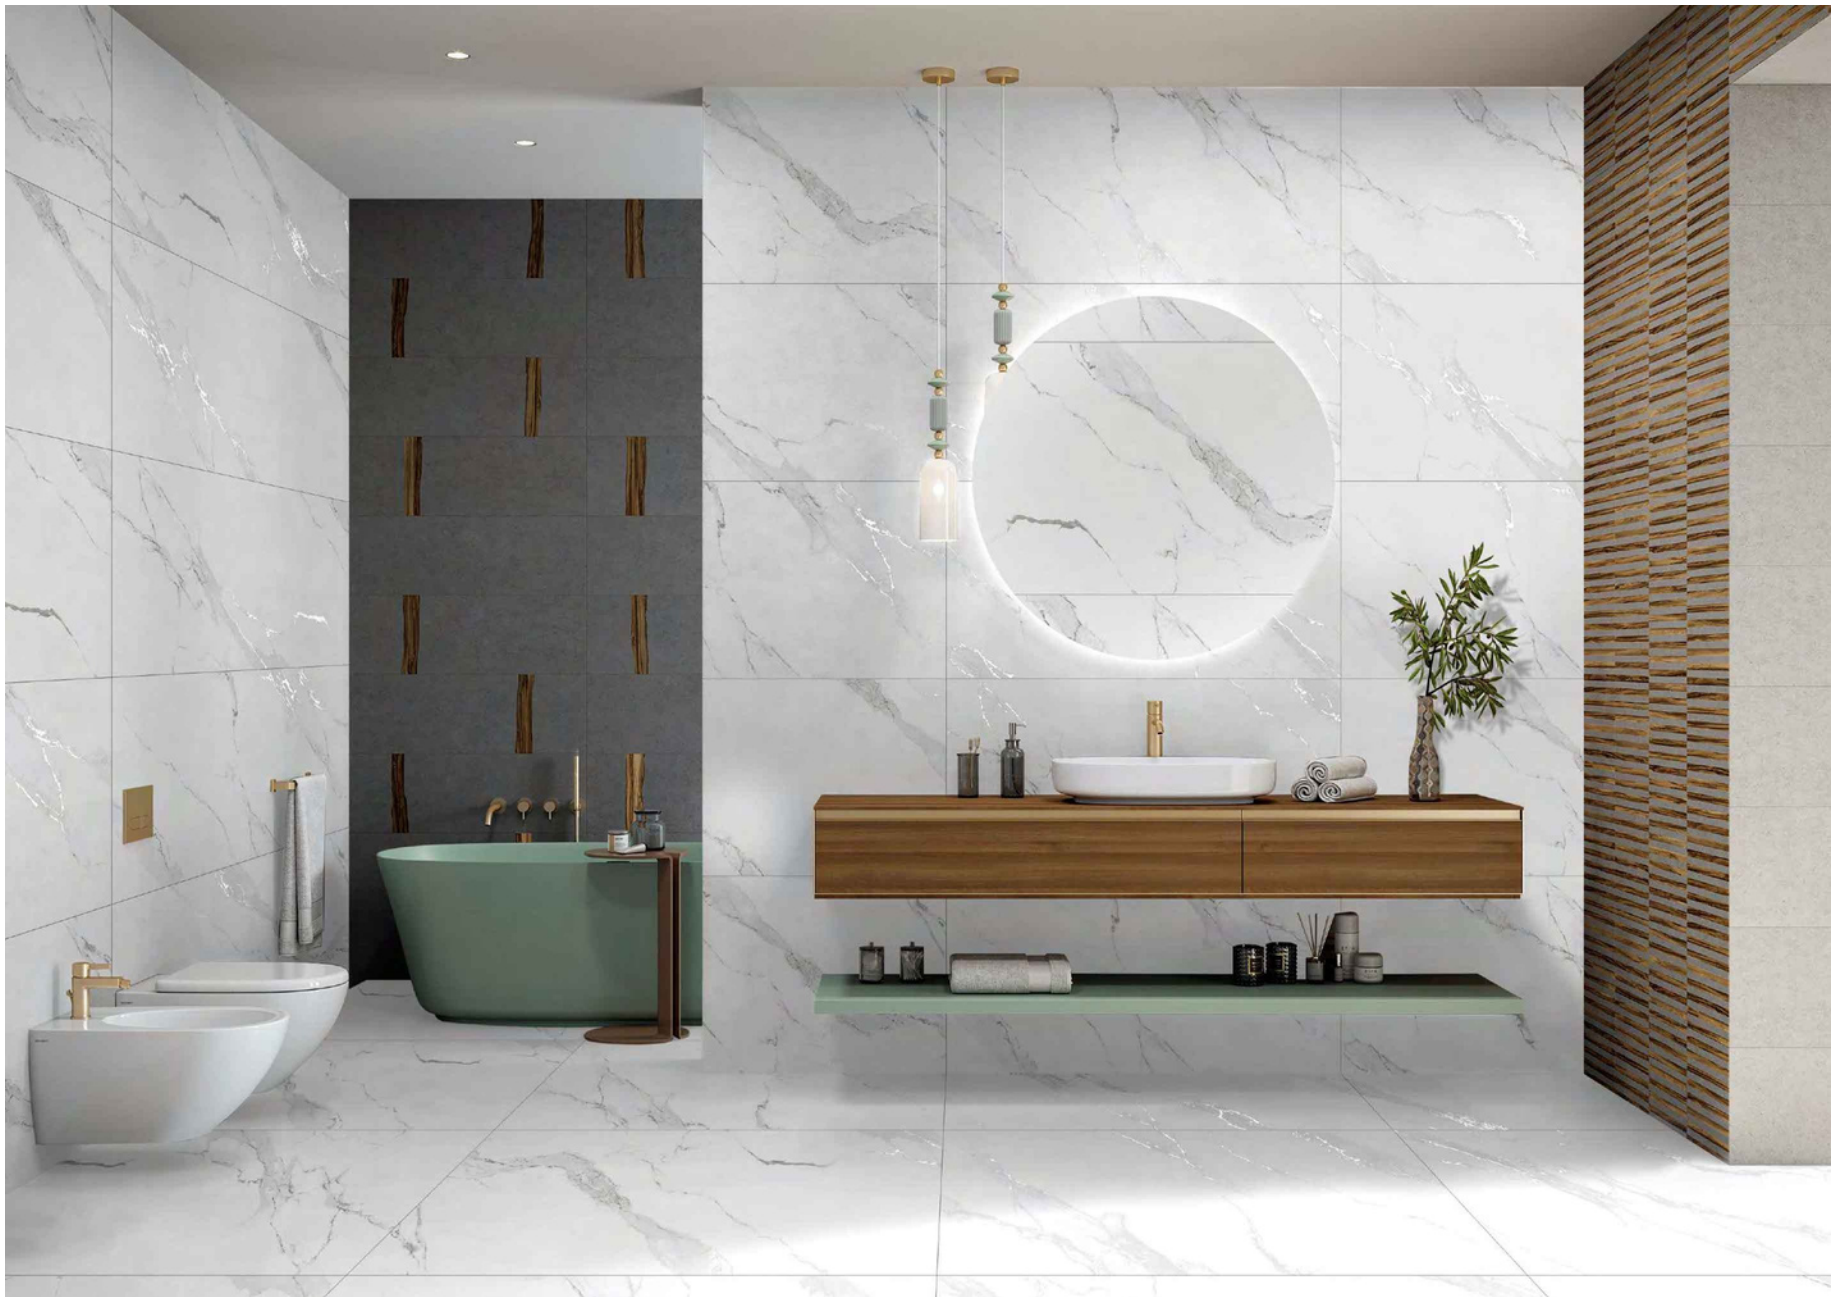

CARVING
COLLECTION

ADELE CERAMICA

PRISM
STATUARIO

Finish:
Matt with Carving Effect

Thickness:
9 mm

Random

600x1200mm

RAMOS MULTY