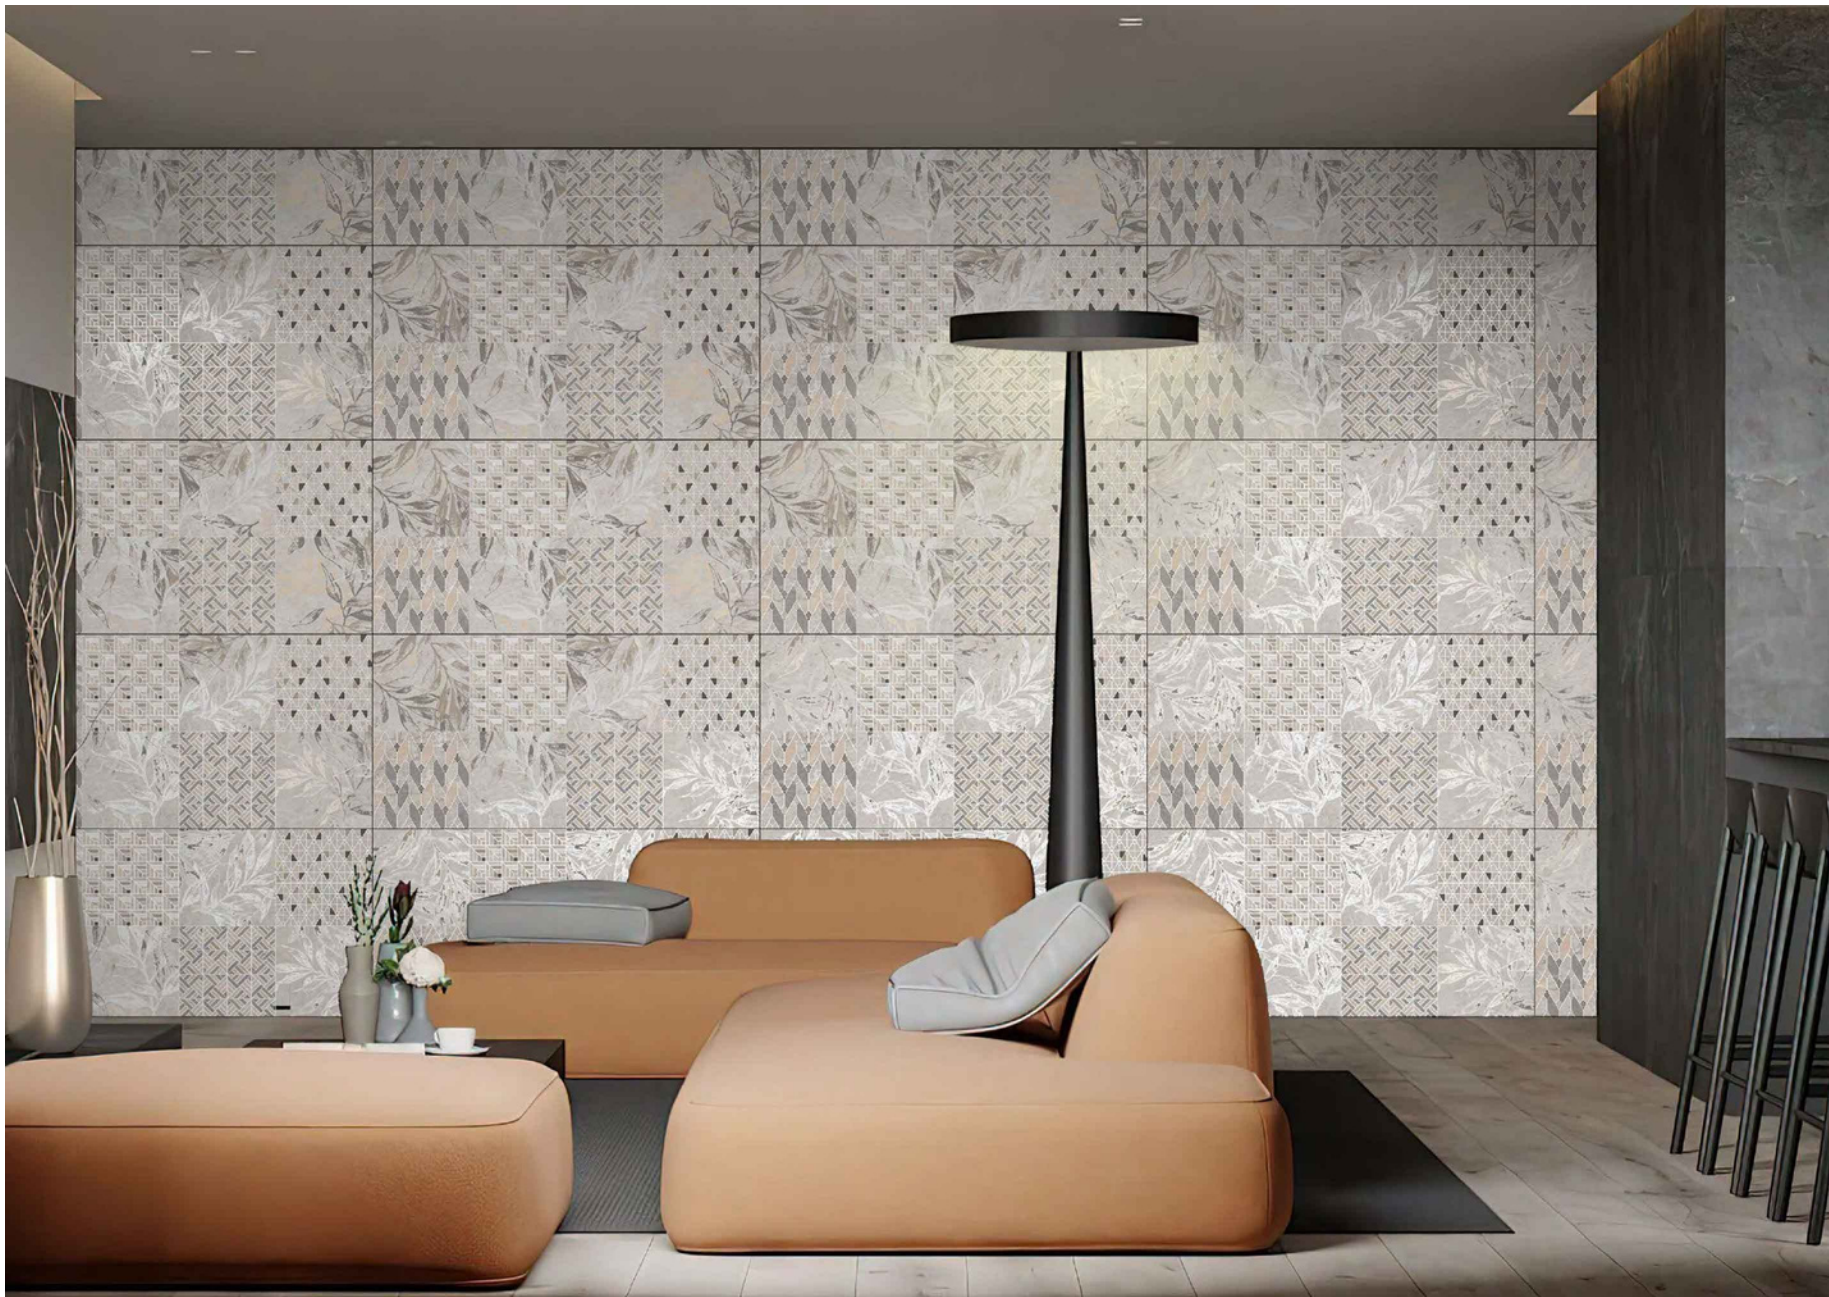

CARVING

COLLECTION

NORVEX ASH DECOR

Finish:
Matt with Carving Effect

Thickness:
9 mm

Random

600x1200mm

NORVEX ASH