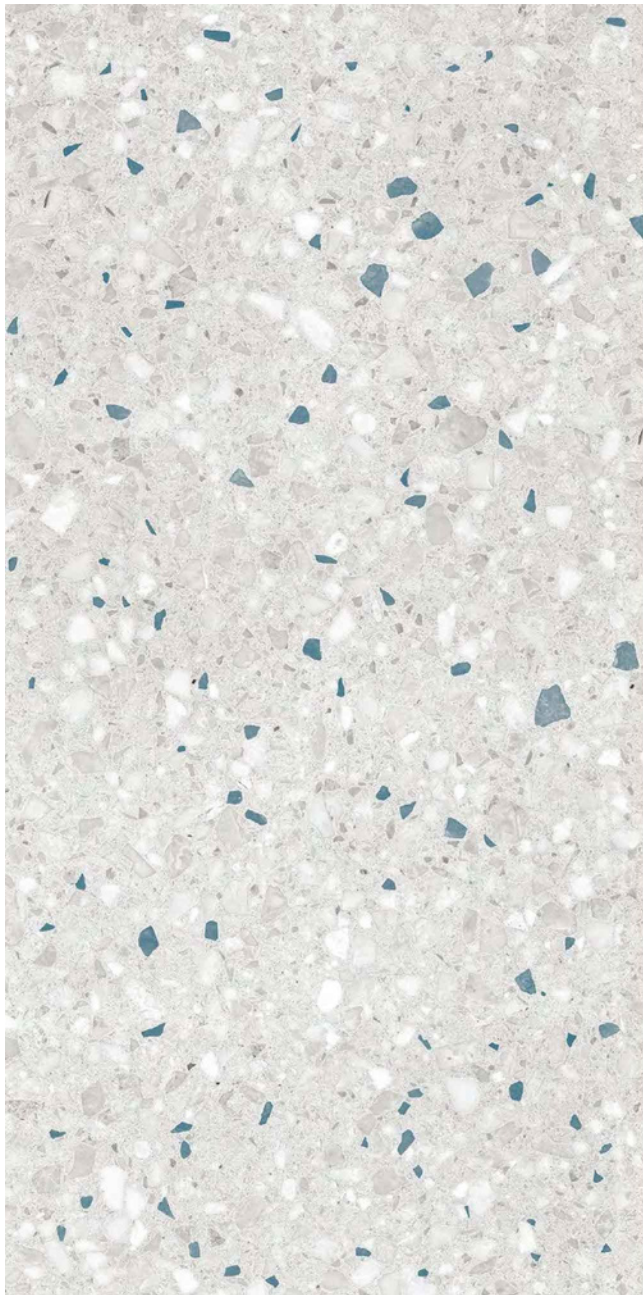

600x1200mm

ROYAL TERRAZO

CARVING
COLLECTION

600x
1200mm

CARVING
COLLECTION

ROYAL TERRAZO

Finish:
Matt with Carving Effect

Thickness:
9 mm