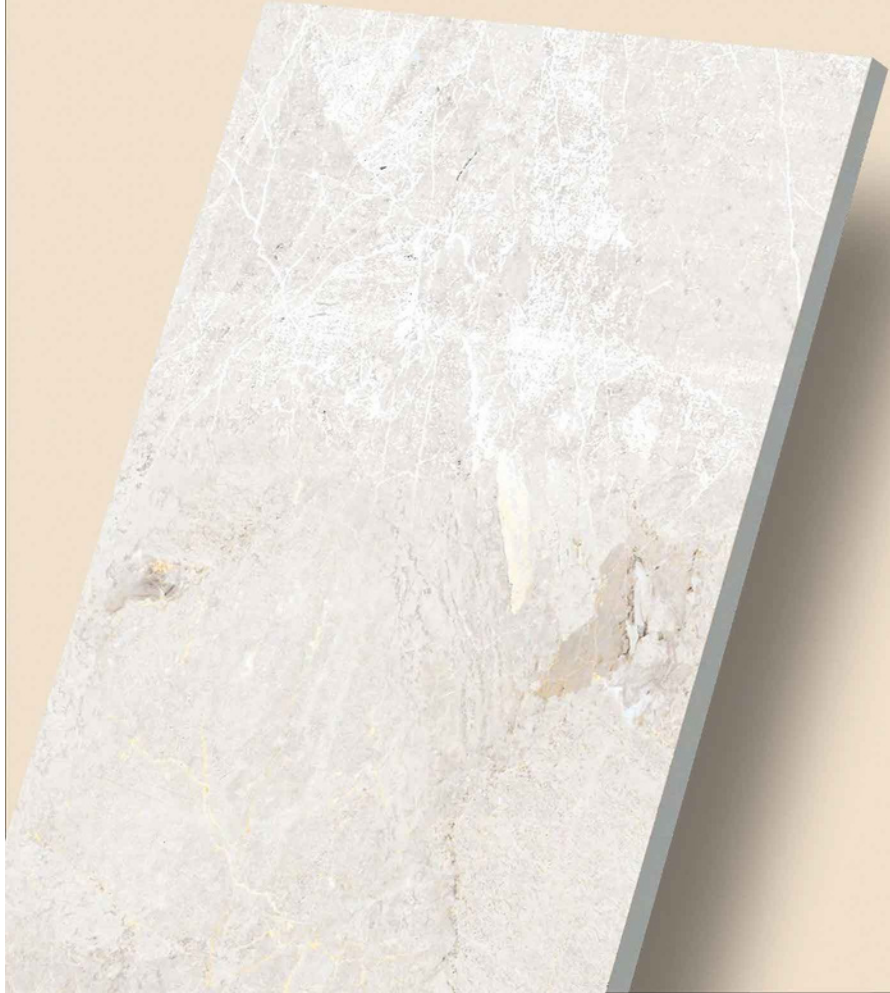

STONEX BIANCO

CARVING
COLLECTION

600x
1200mm