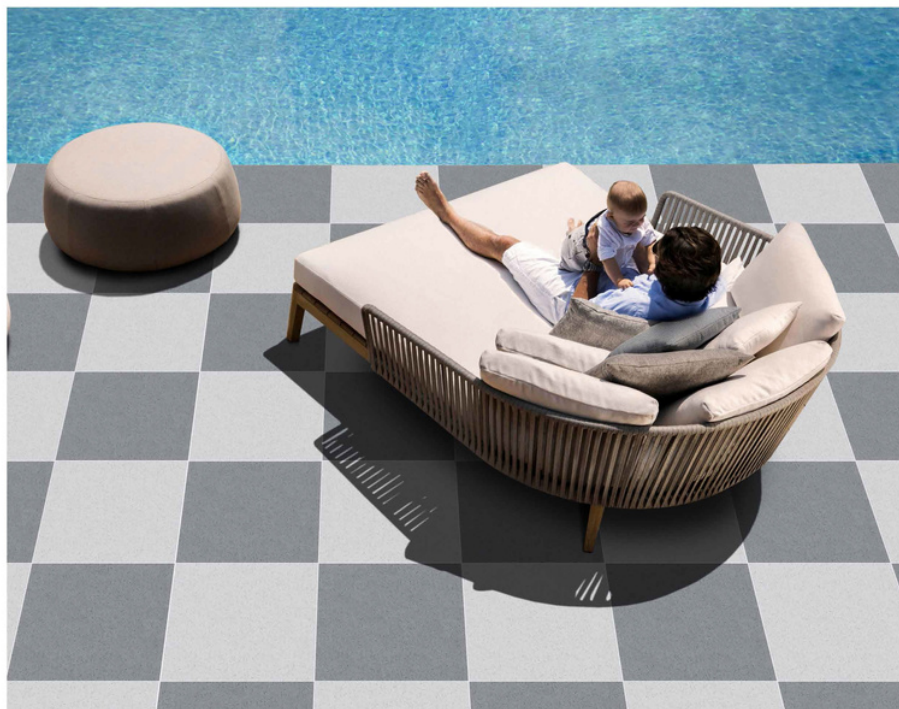

HEAVY DUTY
VITRIFIED PARKING TILES

**500 X
500MM**

Plain
SERIES .....

11MM THICKNESS

5183

5184