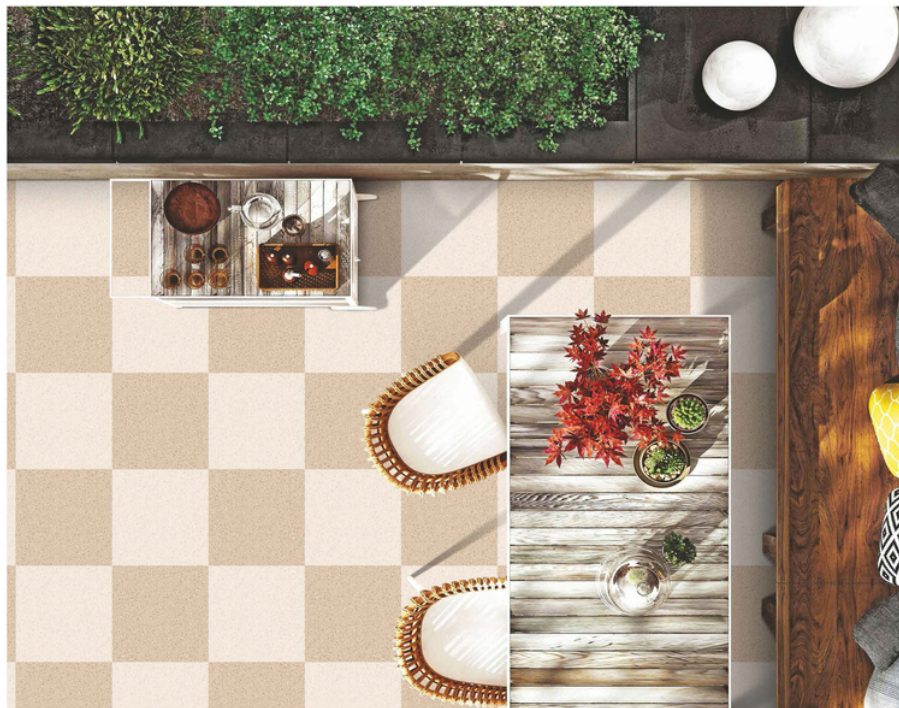

5169

HEAVY DUTY
VITRIFIED PARKING TILES

500 X
500MM

Plain
SERIES

5170

5169

11MM THICKNESS

HEAVY DUTY
VITRIFIED PARKING TILES