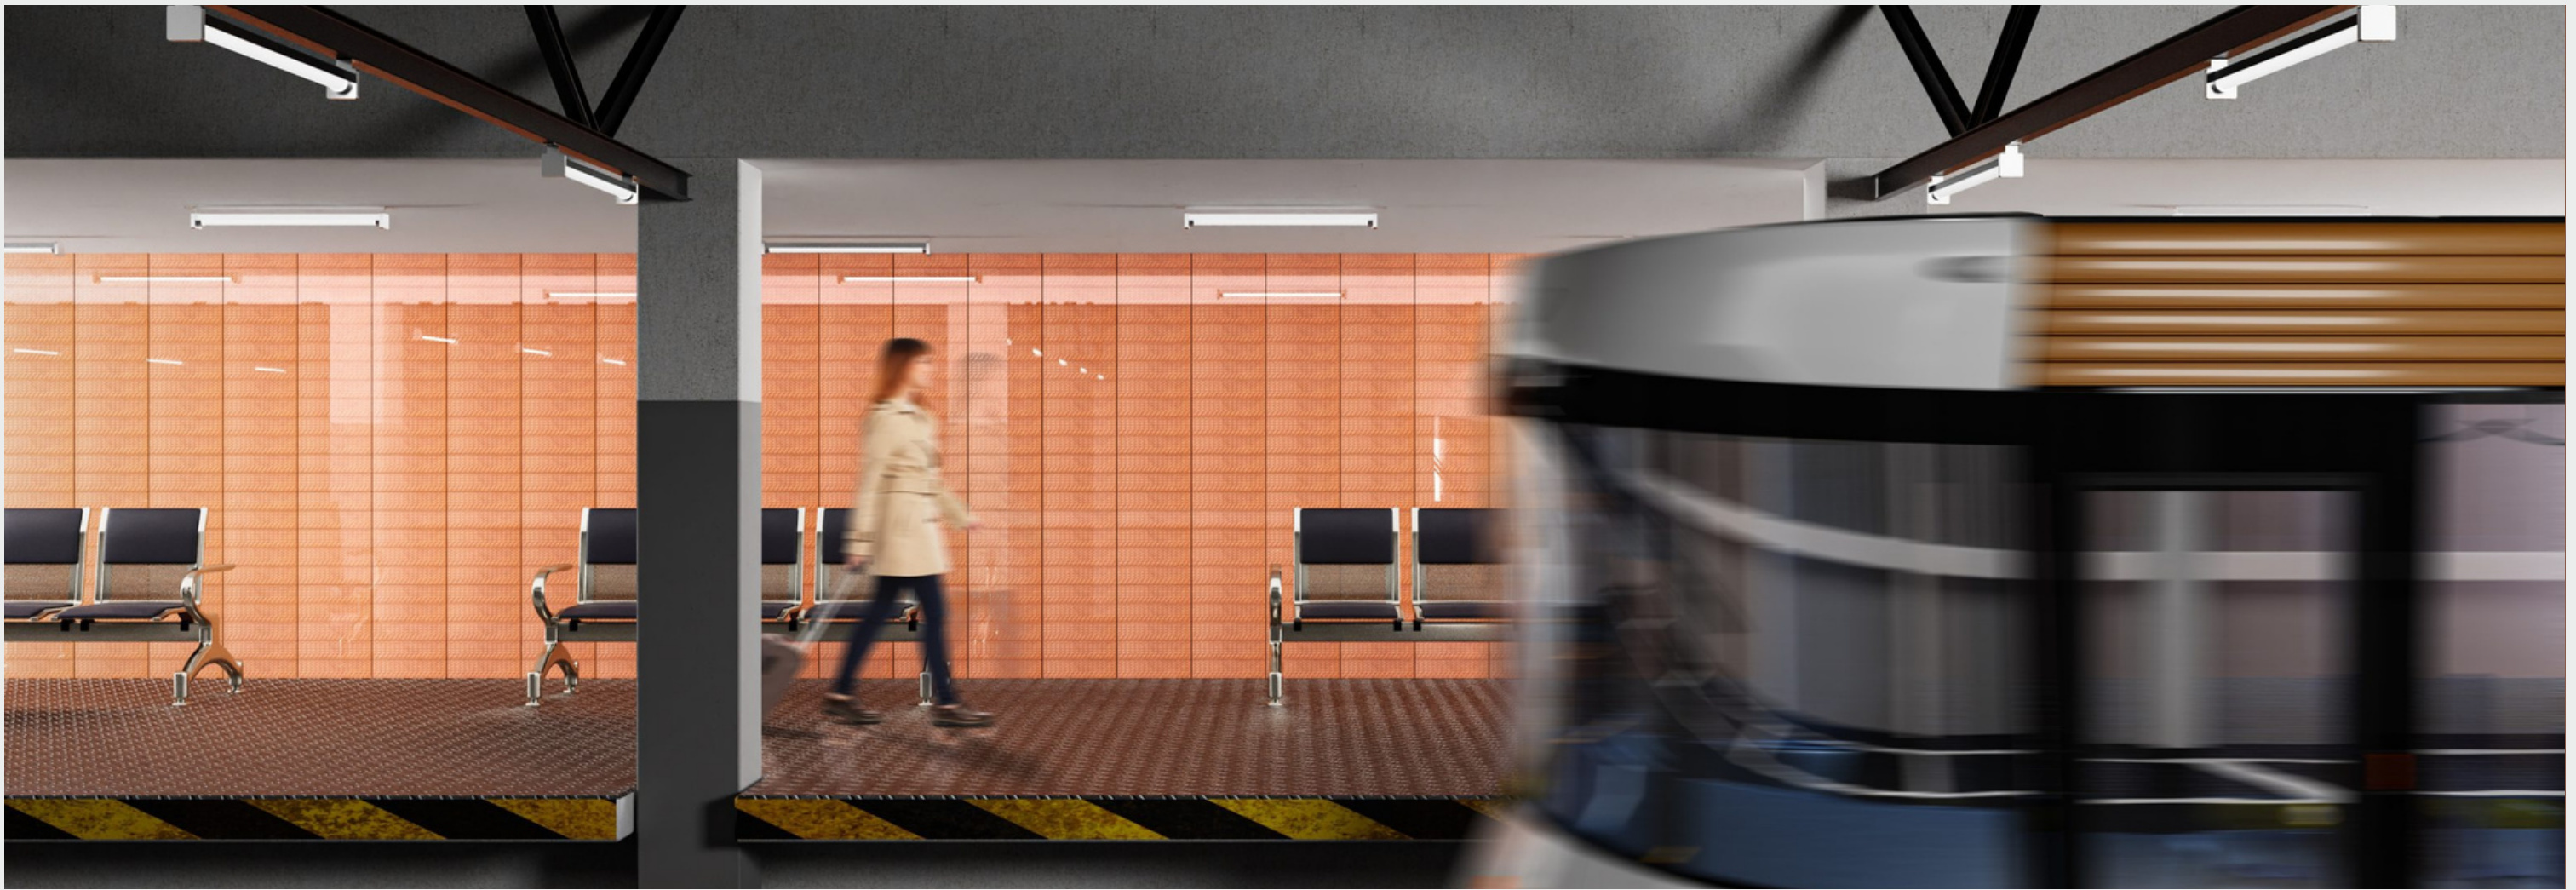

# SUBWAY DESIGN

Discover the world of Tile

Subway tile has a timeless and unobtrusive appearance that works well in various settings, from ultra-modern to traditional. In general, subway tiles are rectangular and tiny to medium in size. In glossy, undulated, matte, and beveled surfaces, we provide the broadest selection of subway/metro tiles. These tiles are perfect for any space because it gives a luxurious feel.