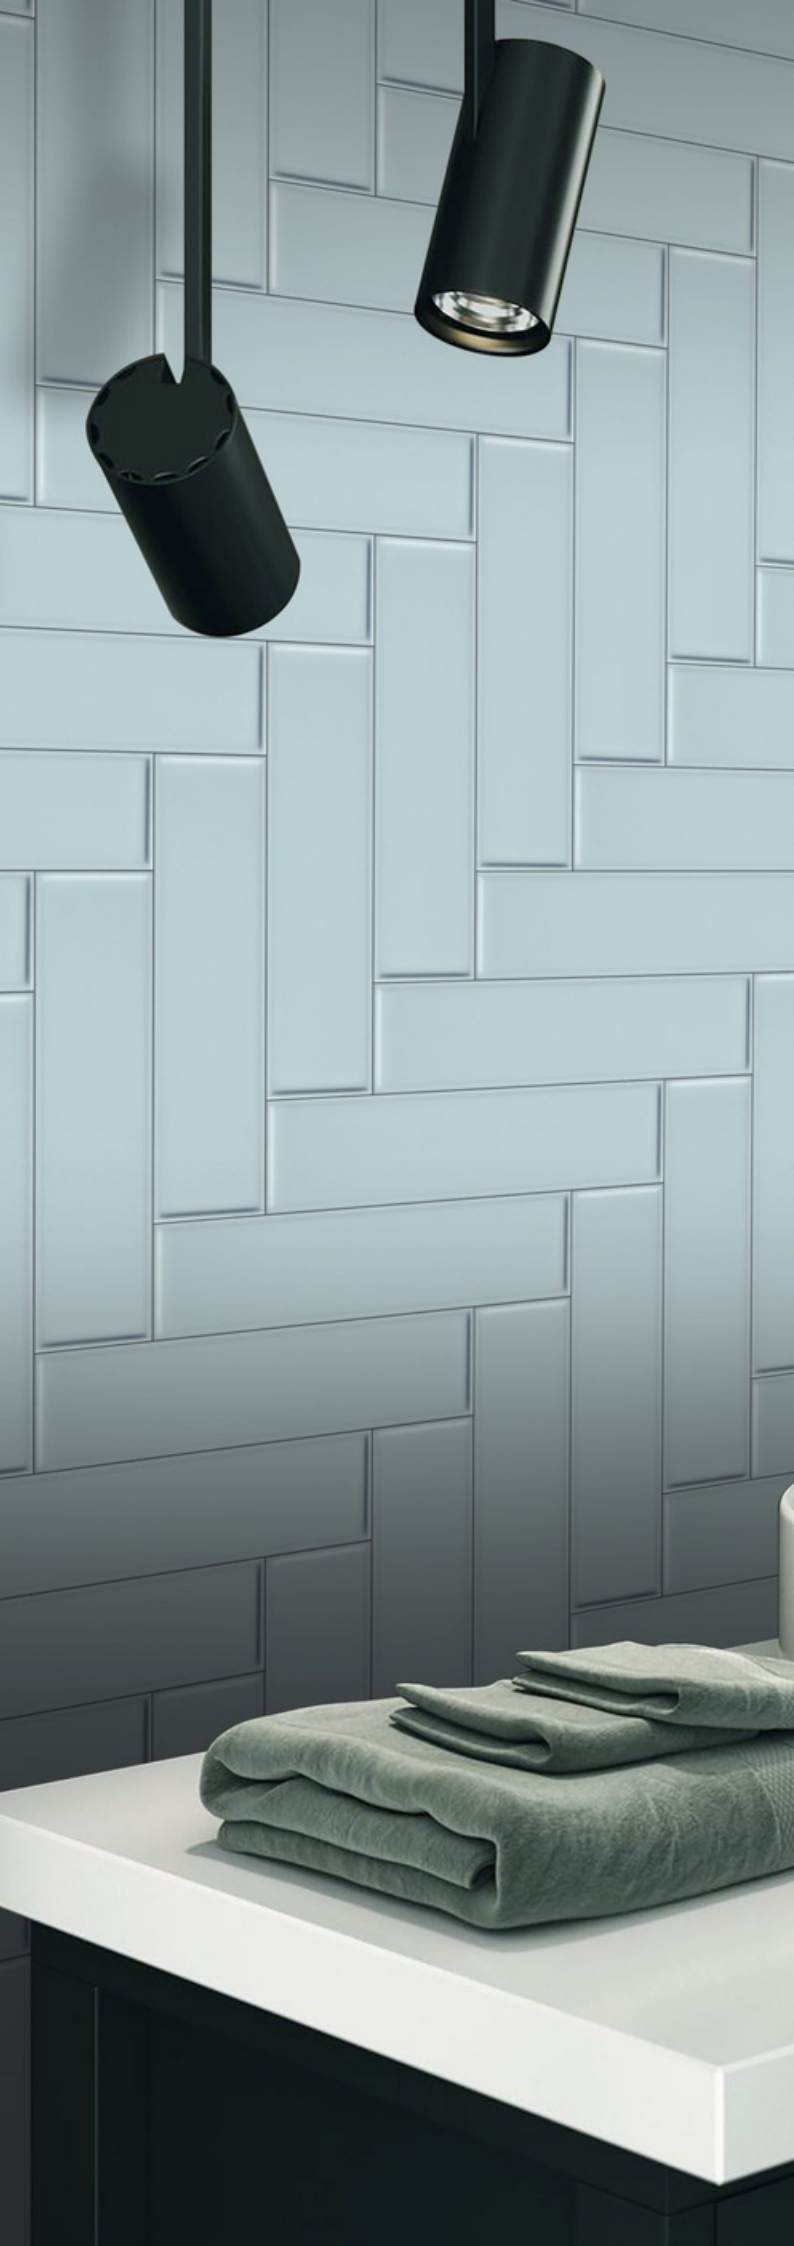

JADE

GRAPHITE

FLUTE PUNCH - (75x300)

# SHALLOW PUNCH - (65x260)