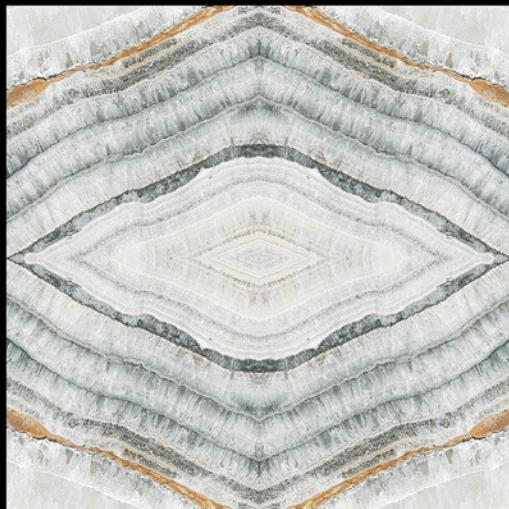

**BOOK
MATCH**
COLLECTION

ADELE CERAMICA

| Design - **3022**

| Finish - **MATT**