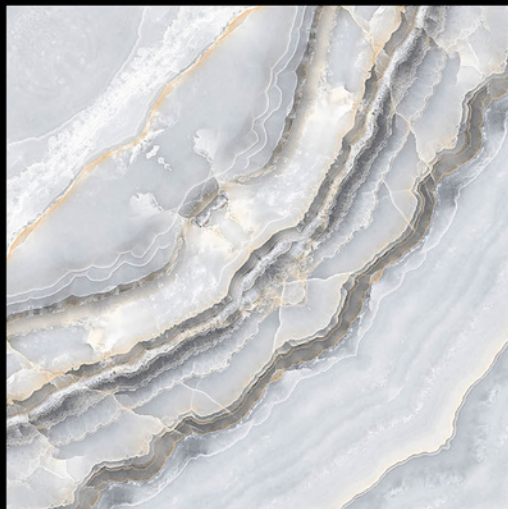

**BOOK
MATCH**
COLLECTION

ADELE CERAMICA

| Design - **3006**

| Finish - **MATT**