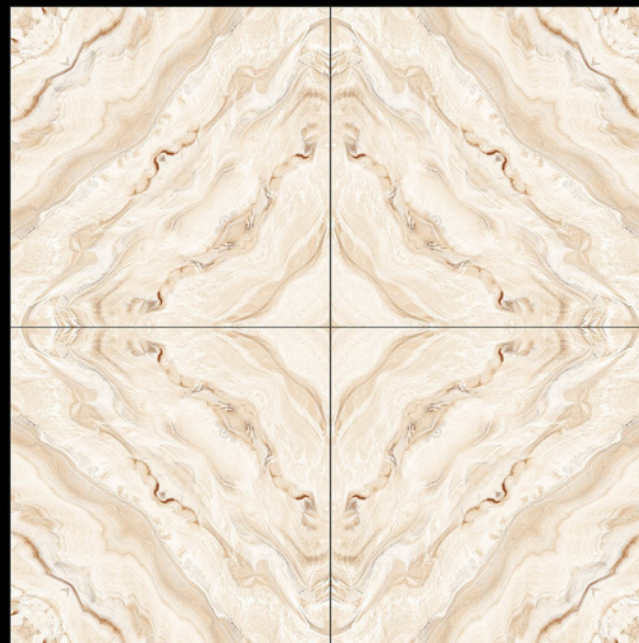

**BOOK
MATCH**
COLLECTION

ADELE CERAMICA

| Design - **3005**

| Finish - **MATT**

**600X
600MM**