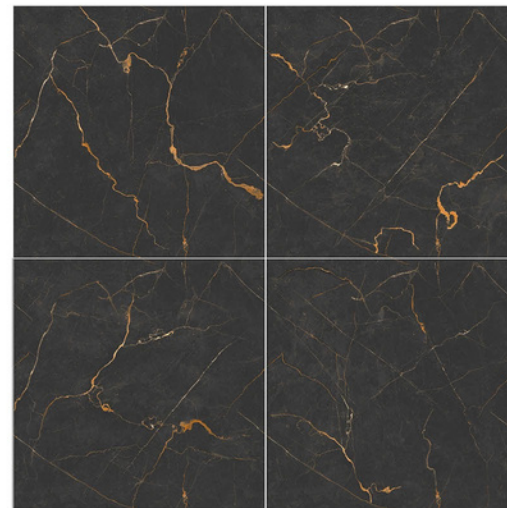

ECO  
FRIENDLY

**ENDLESS**  
SERIES

  
**ADELE CERAMICA**

| **DESIGN - 2501**

| **FINISH - MATT**

| **Random - 04**

**600X**  
**600MM**

**ENDLESS**  
SERIES