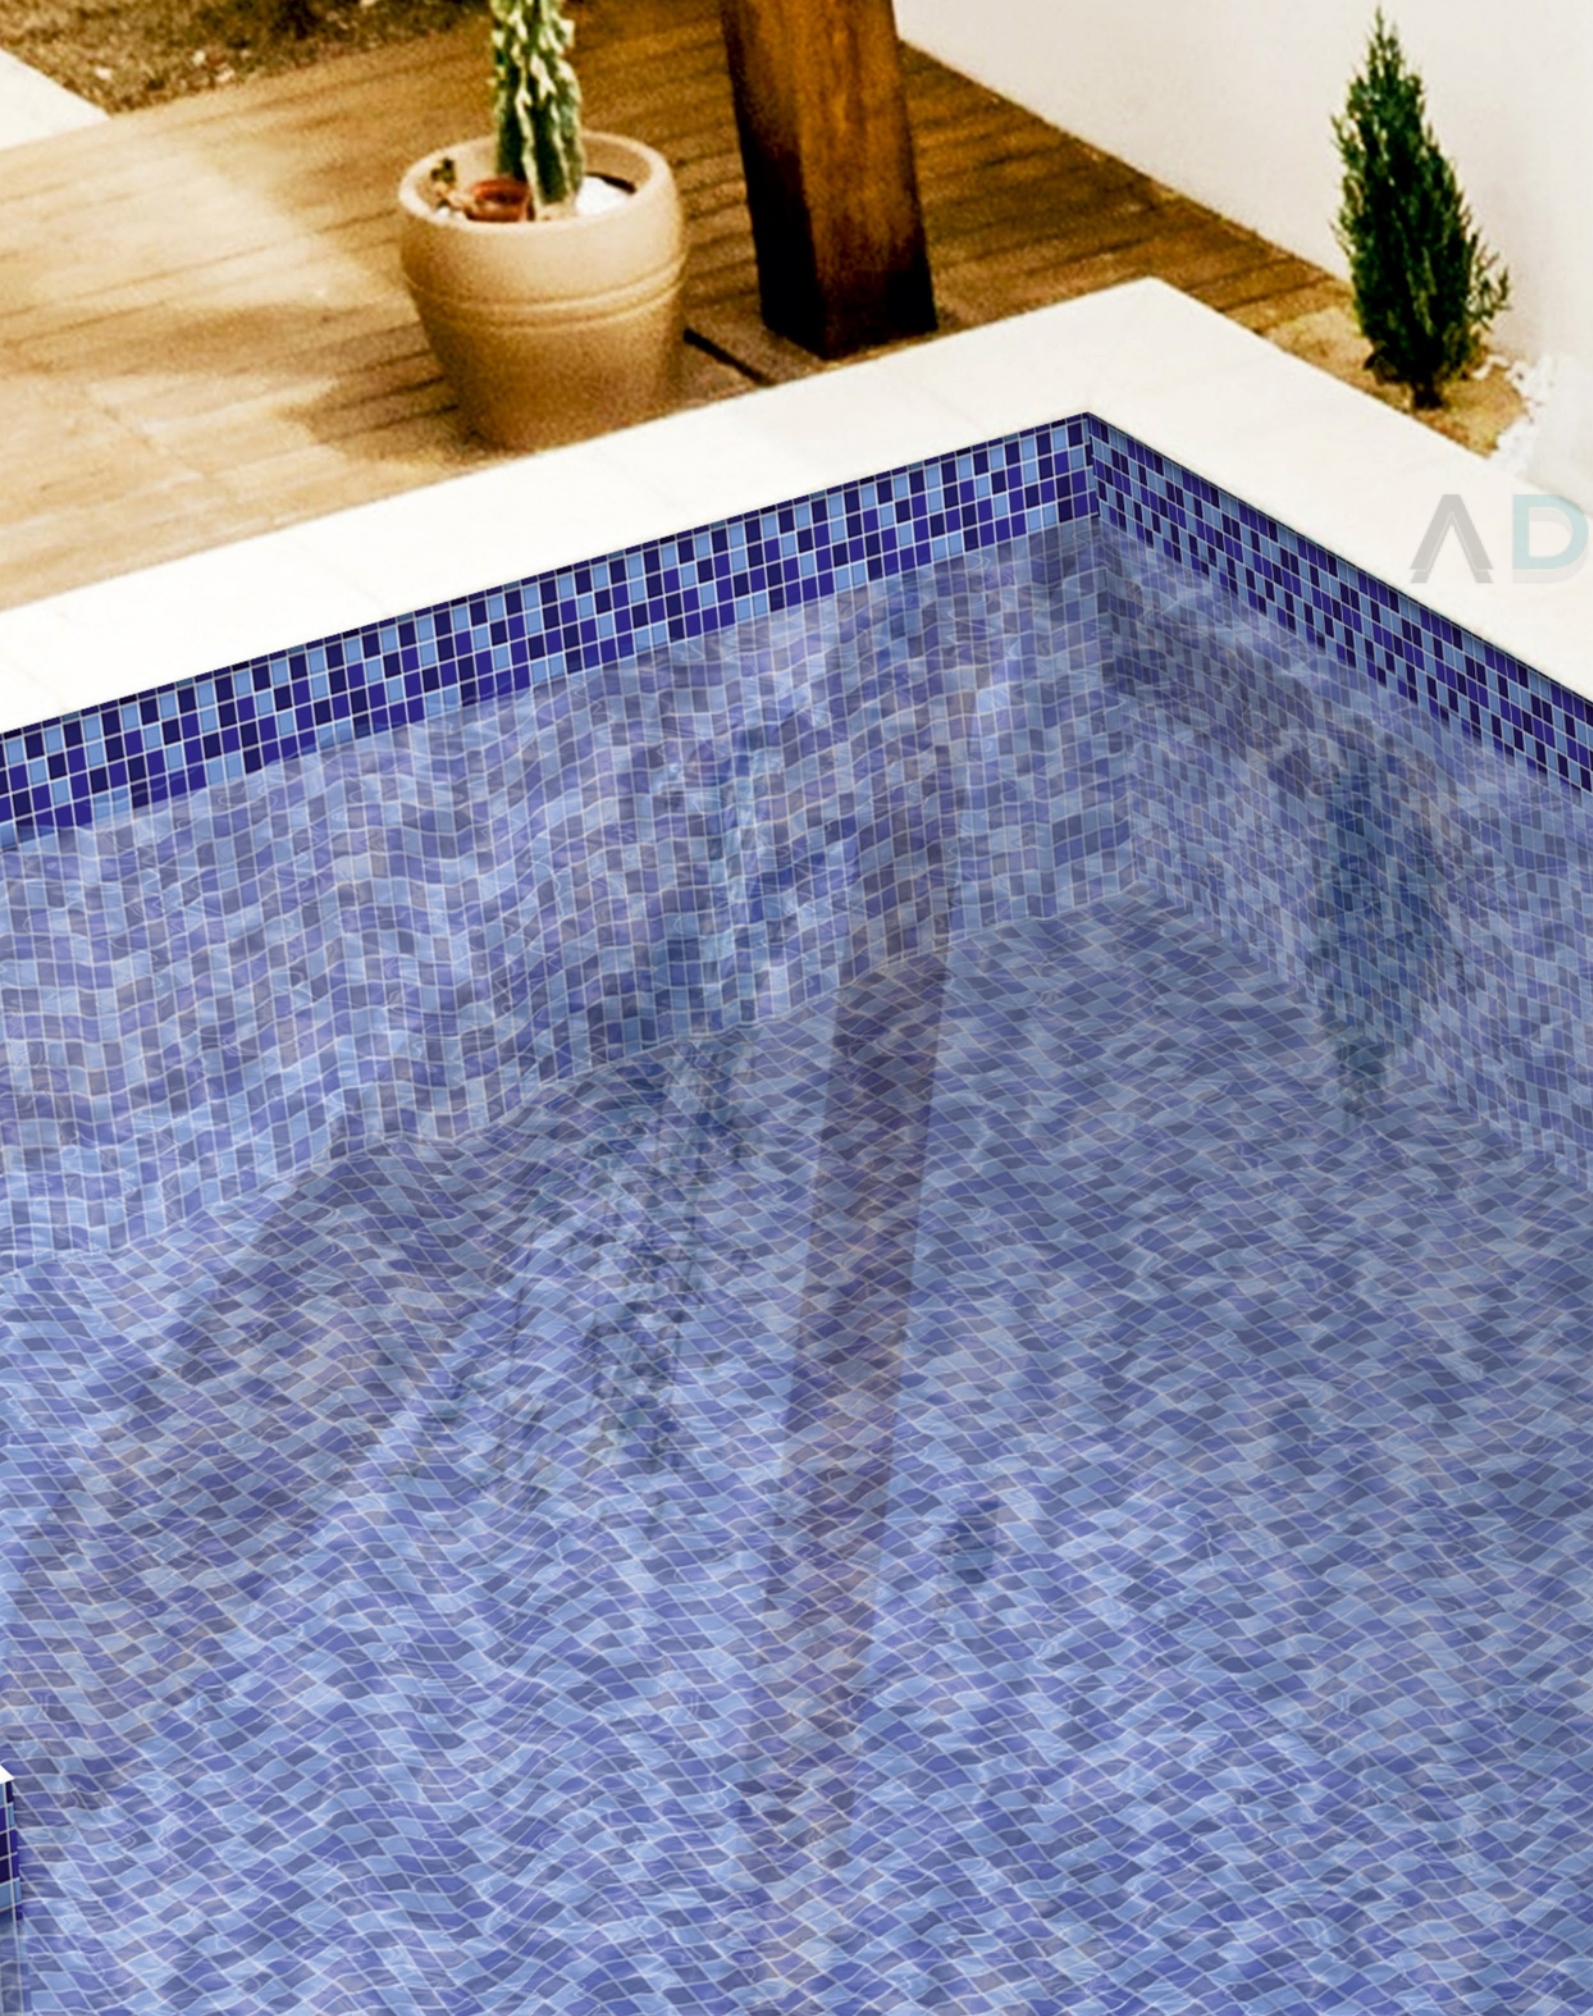

51x59mm

G/M 0101

ADELE CERAMICA

G/M 0103

G/M 0102

Ideal for various styles and sizes, these surfaces are perfect for any kind and any size of swimming pool.

GLOSSY/MATT 23X23MM

COLOR