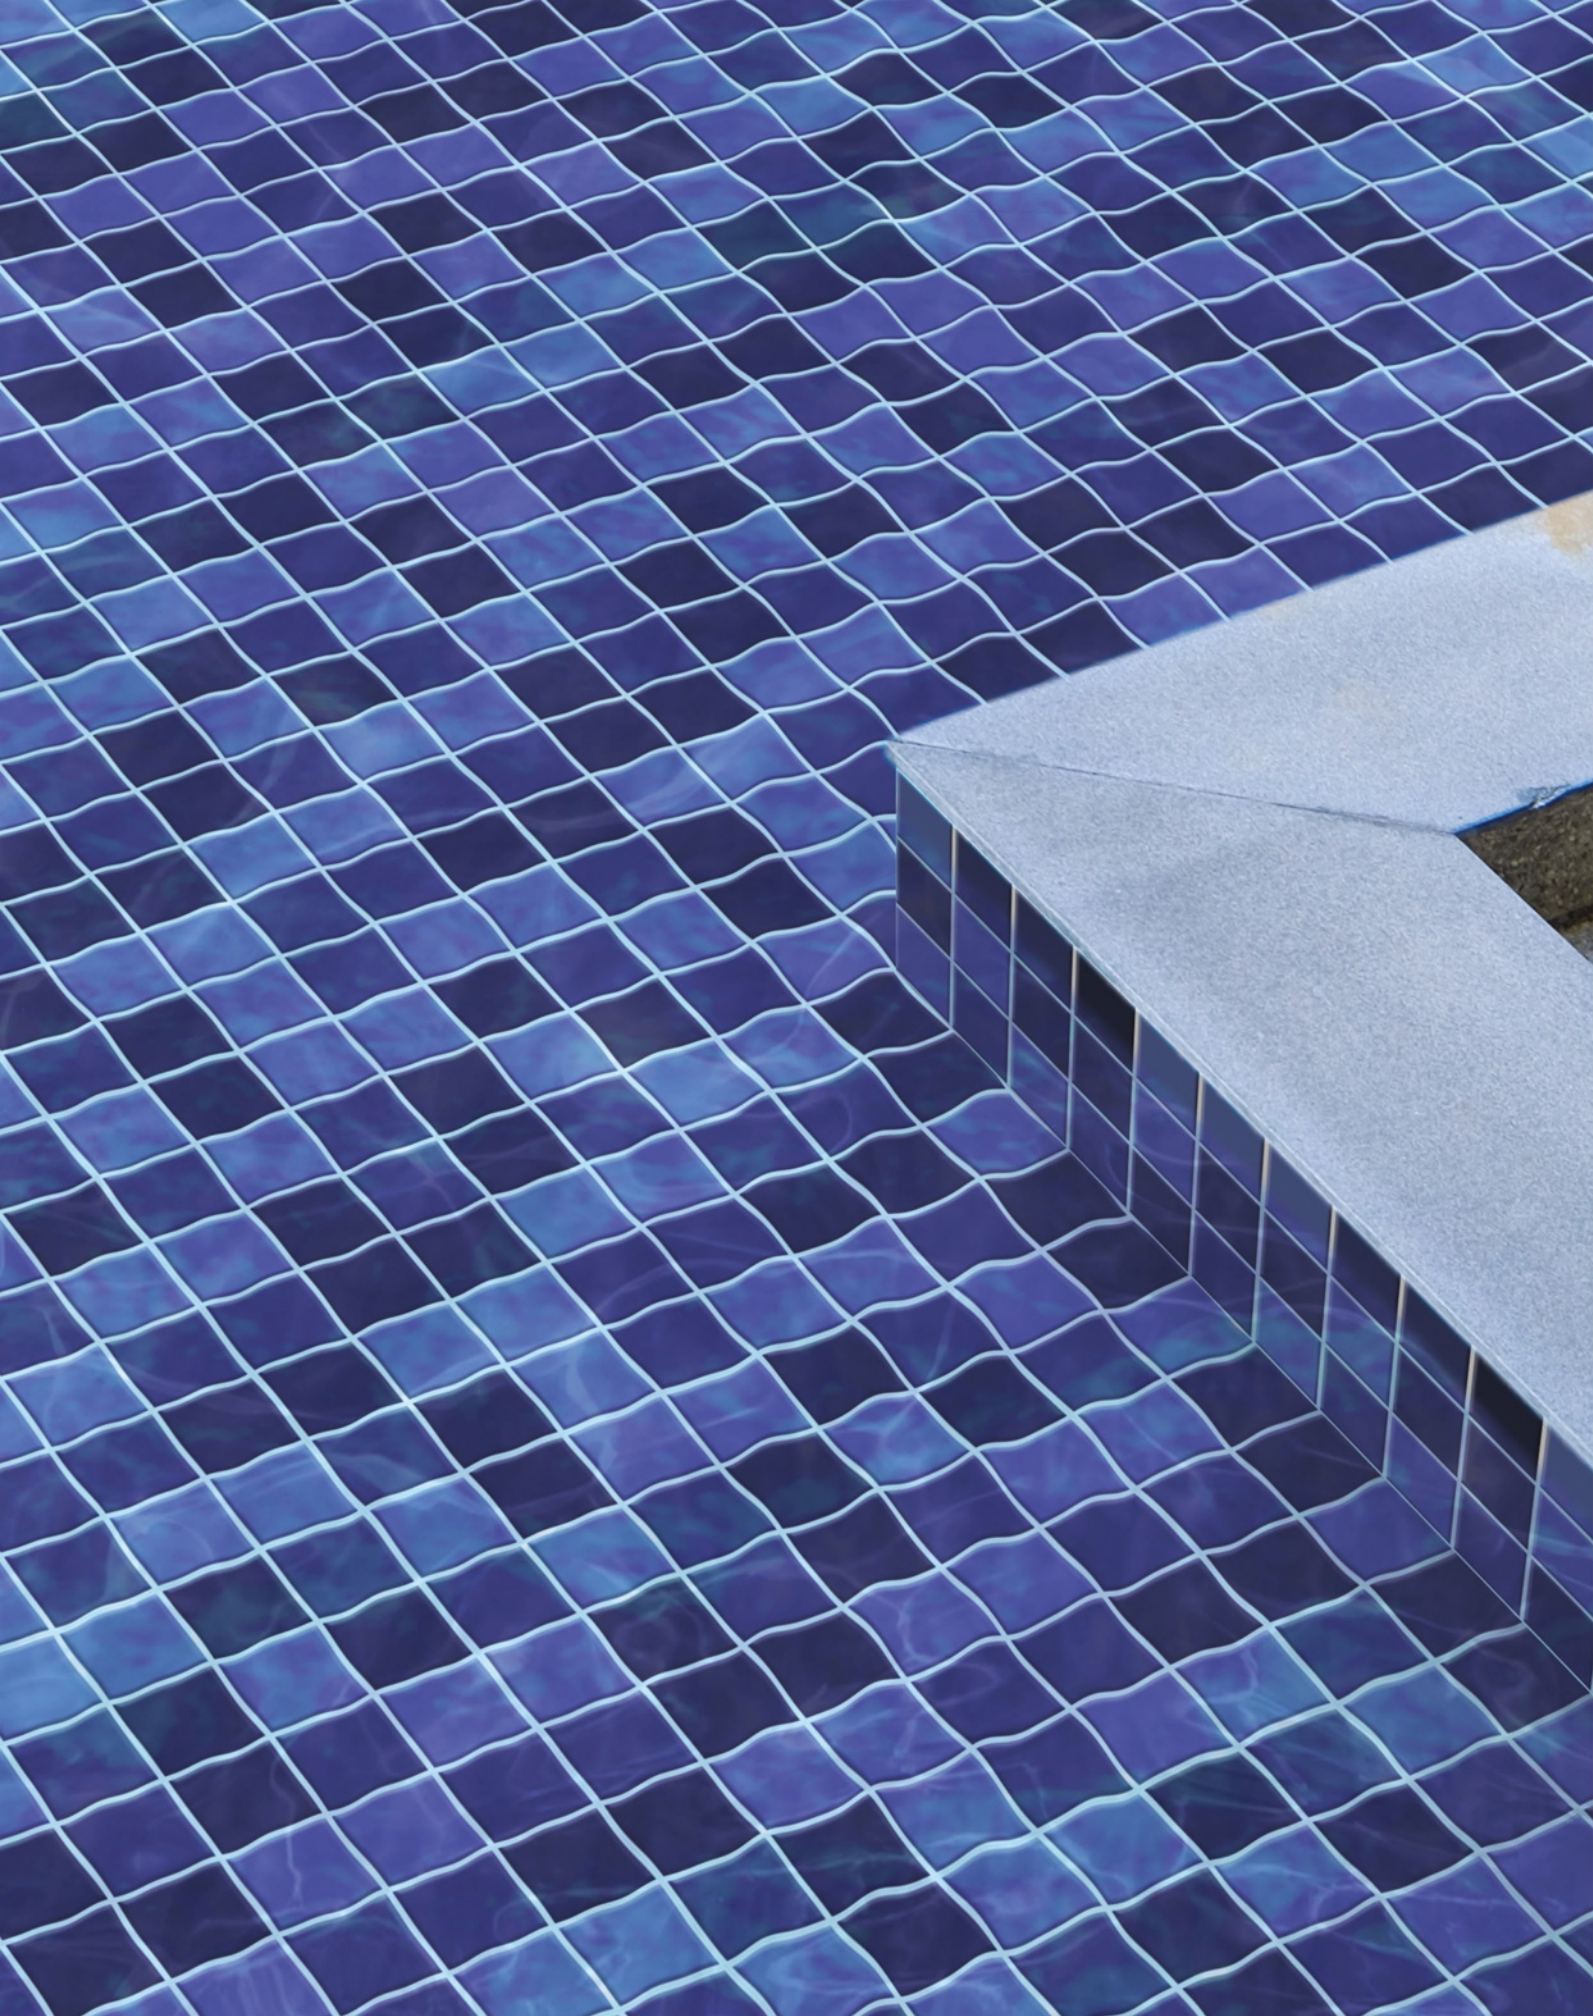

Ideal for various styles and sizes, these surfaces are perfect for any kind and any size of swimming pool.

GLOSSY/MATT

48X48MM

COLOR 

THE CHEERFUL LUXURY

G/MX02010203

G/M 0204

G/M 0206