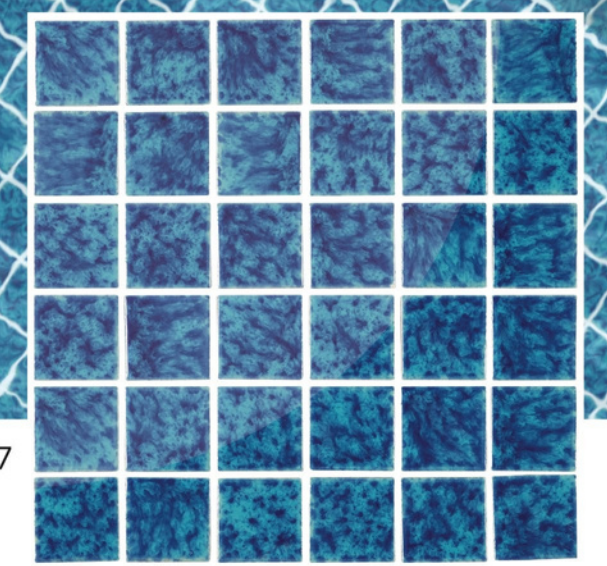

THE MAGNIFICENT STYLE

CLD0207