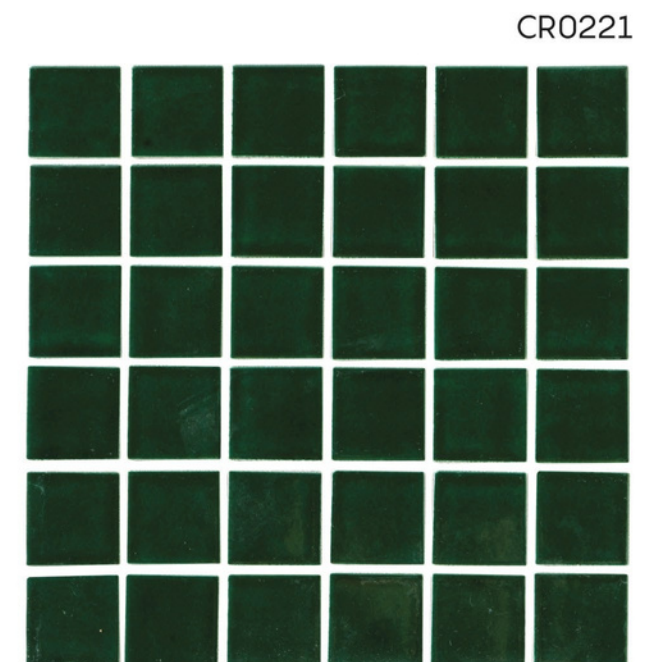

ADELE CERAMICA

Ideal for various styles and sizes, these surfaces are perfect for any kind and any size of swimming pool.

GLOSSY 48X48MM

CRACKLE EFFECT

THE SPLATTER ELEGANCE

CR0212

ADELE CERAMICA

Ideal for various styles and sizes, these surfaces are perfect for any kind and any size of swimming pool.