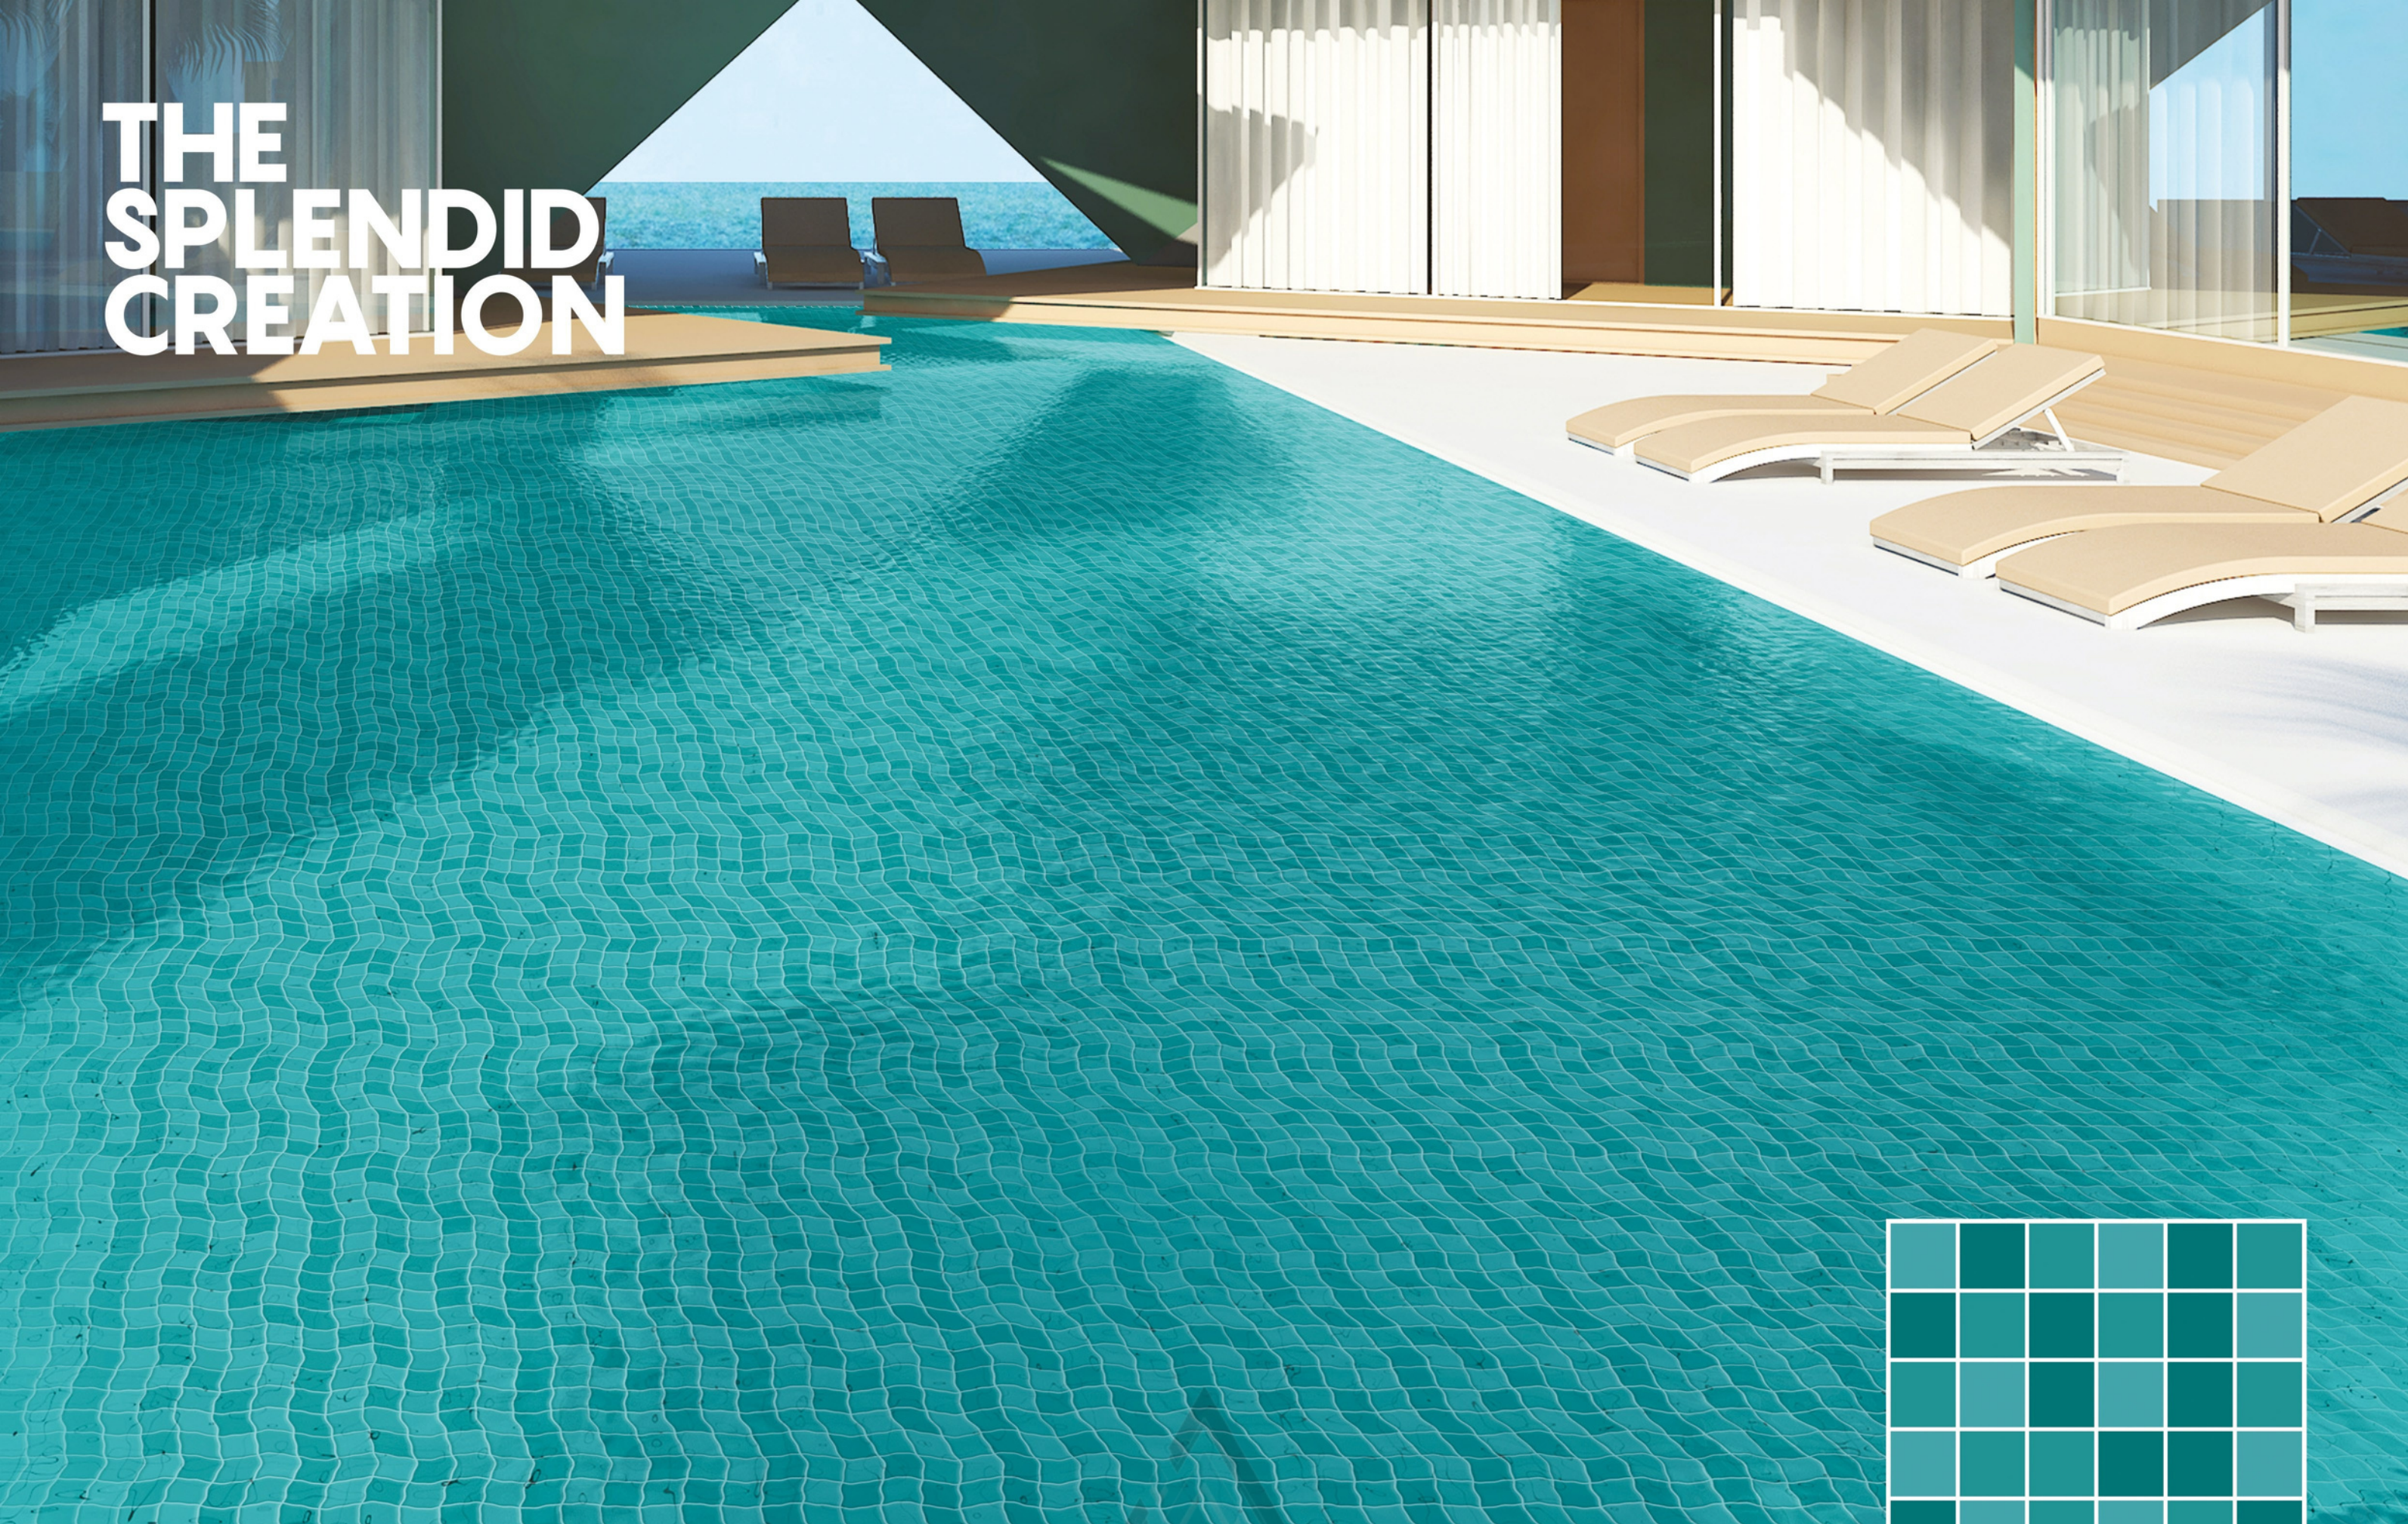

THE SUPERIOR SIMPLICITY

G/MX02070809

G/M 0210

G/M 0212

G/M 0211

ADELE CERAMICA

Ideal for
various styles and sizes,
these surfaces are
perfect for any kind
and any size of
swimming pool.

GLOSSY/MATT

Ideal for
various styles and sizes,
these surfaces are
perfect for any kind
and any size of
swimming pool.

GLOSSY/MATT

48X48MM

COLOR 

THE SPLENDID CREATION

G/MX02131415

ADELE CERAMICA

G/M 0216