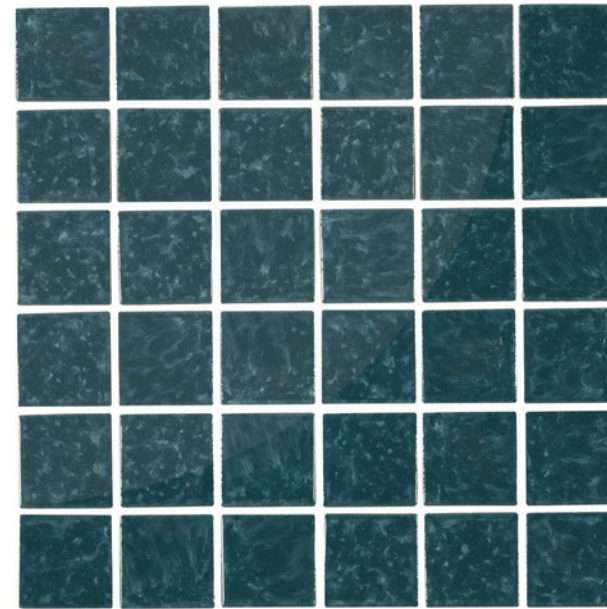

CLD0205

ADELE CERAMICA

Ideal for various styles and sizes, these surfaces are perfect for any kind and any size of swimming pool.

GLOSSY 48X48MM

CLOUDY EFFECT