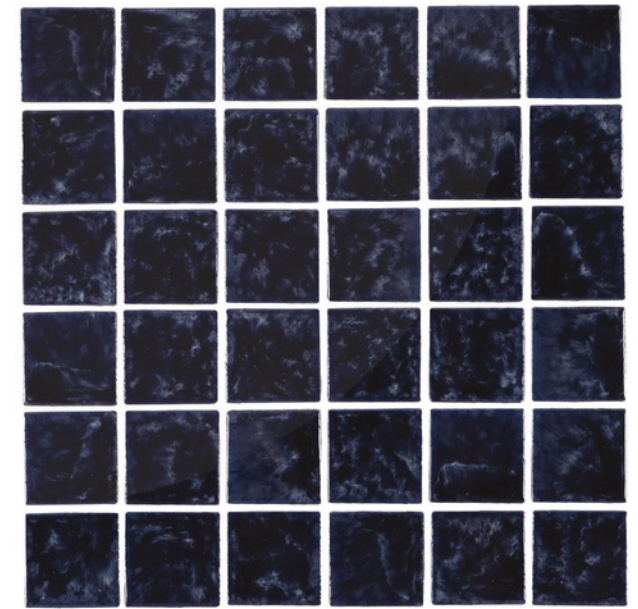

CLD0203

CLD0204

ADELE CERAMICA

Ideal for various styles and sizes, these surfaces are perfect for any kind and any size of swimming pool.

GLOSSY

48X48MM

CLOUDY EFFECT

THE MODERN ARTISTRY

CLD0202

CLD0205

CLD0206

CLD0207

CLD0208

ADELE CERAMICA

Ideal for various styles and sizes, these surfaces are perfect for any kind and any size of swimming pool.

GLOSSY 48X48MM