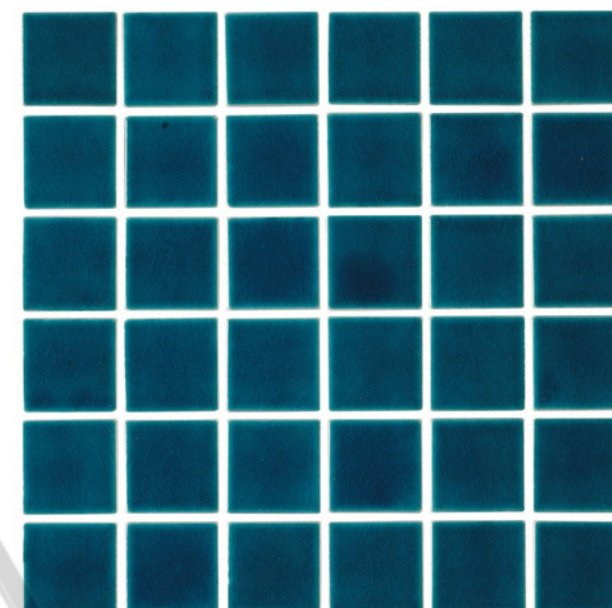

GLOSSY 48X48MM

CRACKLE EFFECT

THE
EXCEPTIONAL
BEAUTY

CR0204

ADELE CERAMICA

CR0214

CR0212

CR0211