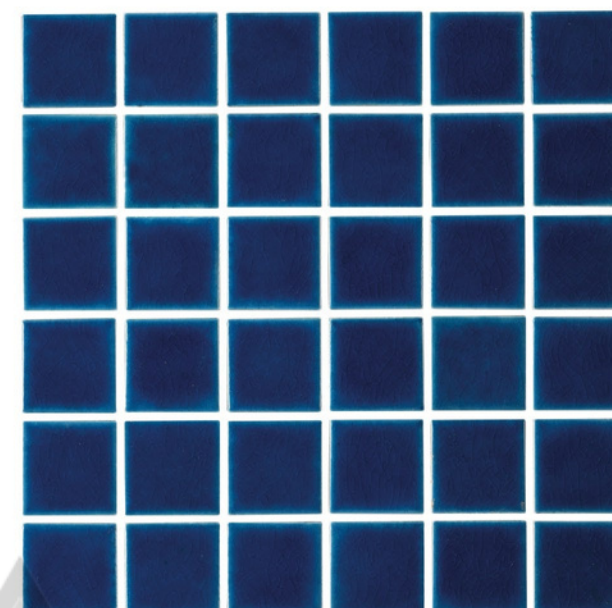

CLOUDY EFFECT

THE MAGNIFICENT STYLE

CLD0207

CR0206

CR0204

CR0207

ADELE CERAMICA

Ideal for various styles and sizes, these surfaces are perfect for any kind and any size of swimming pool.