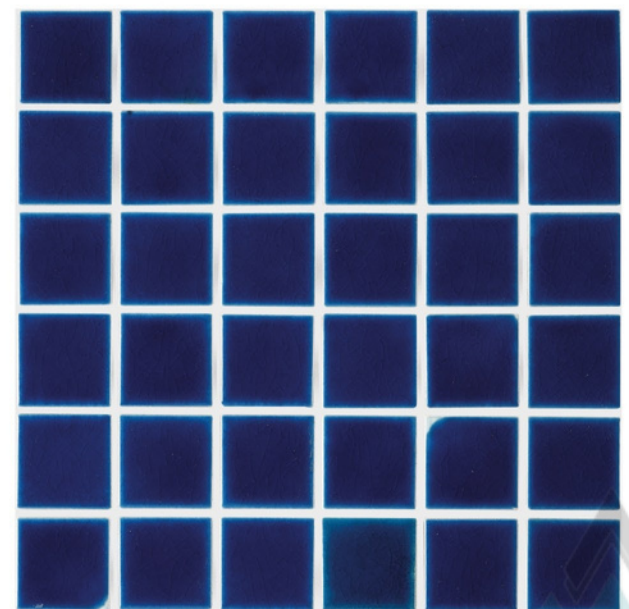

ADELE CERAMICA

Ideal for various styles and sizes, these surfaces are perfect for any kind and any size of swimming pool.

GLOSSY 48X48MM

CRACKLE EFFECT

THE SPLATTER ELEGANCE

CR0212

ADELE CERAMICA

Ideal for various styles and sizes, these surfaces are perfect for any kind and any size of swimming pool.