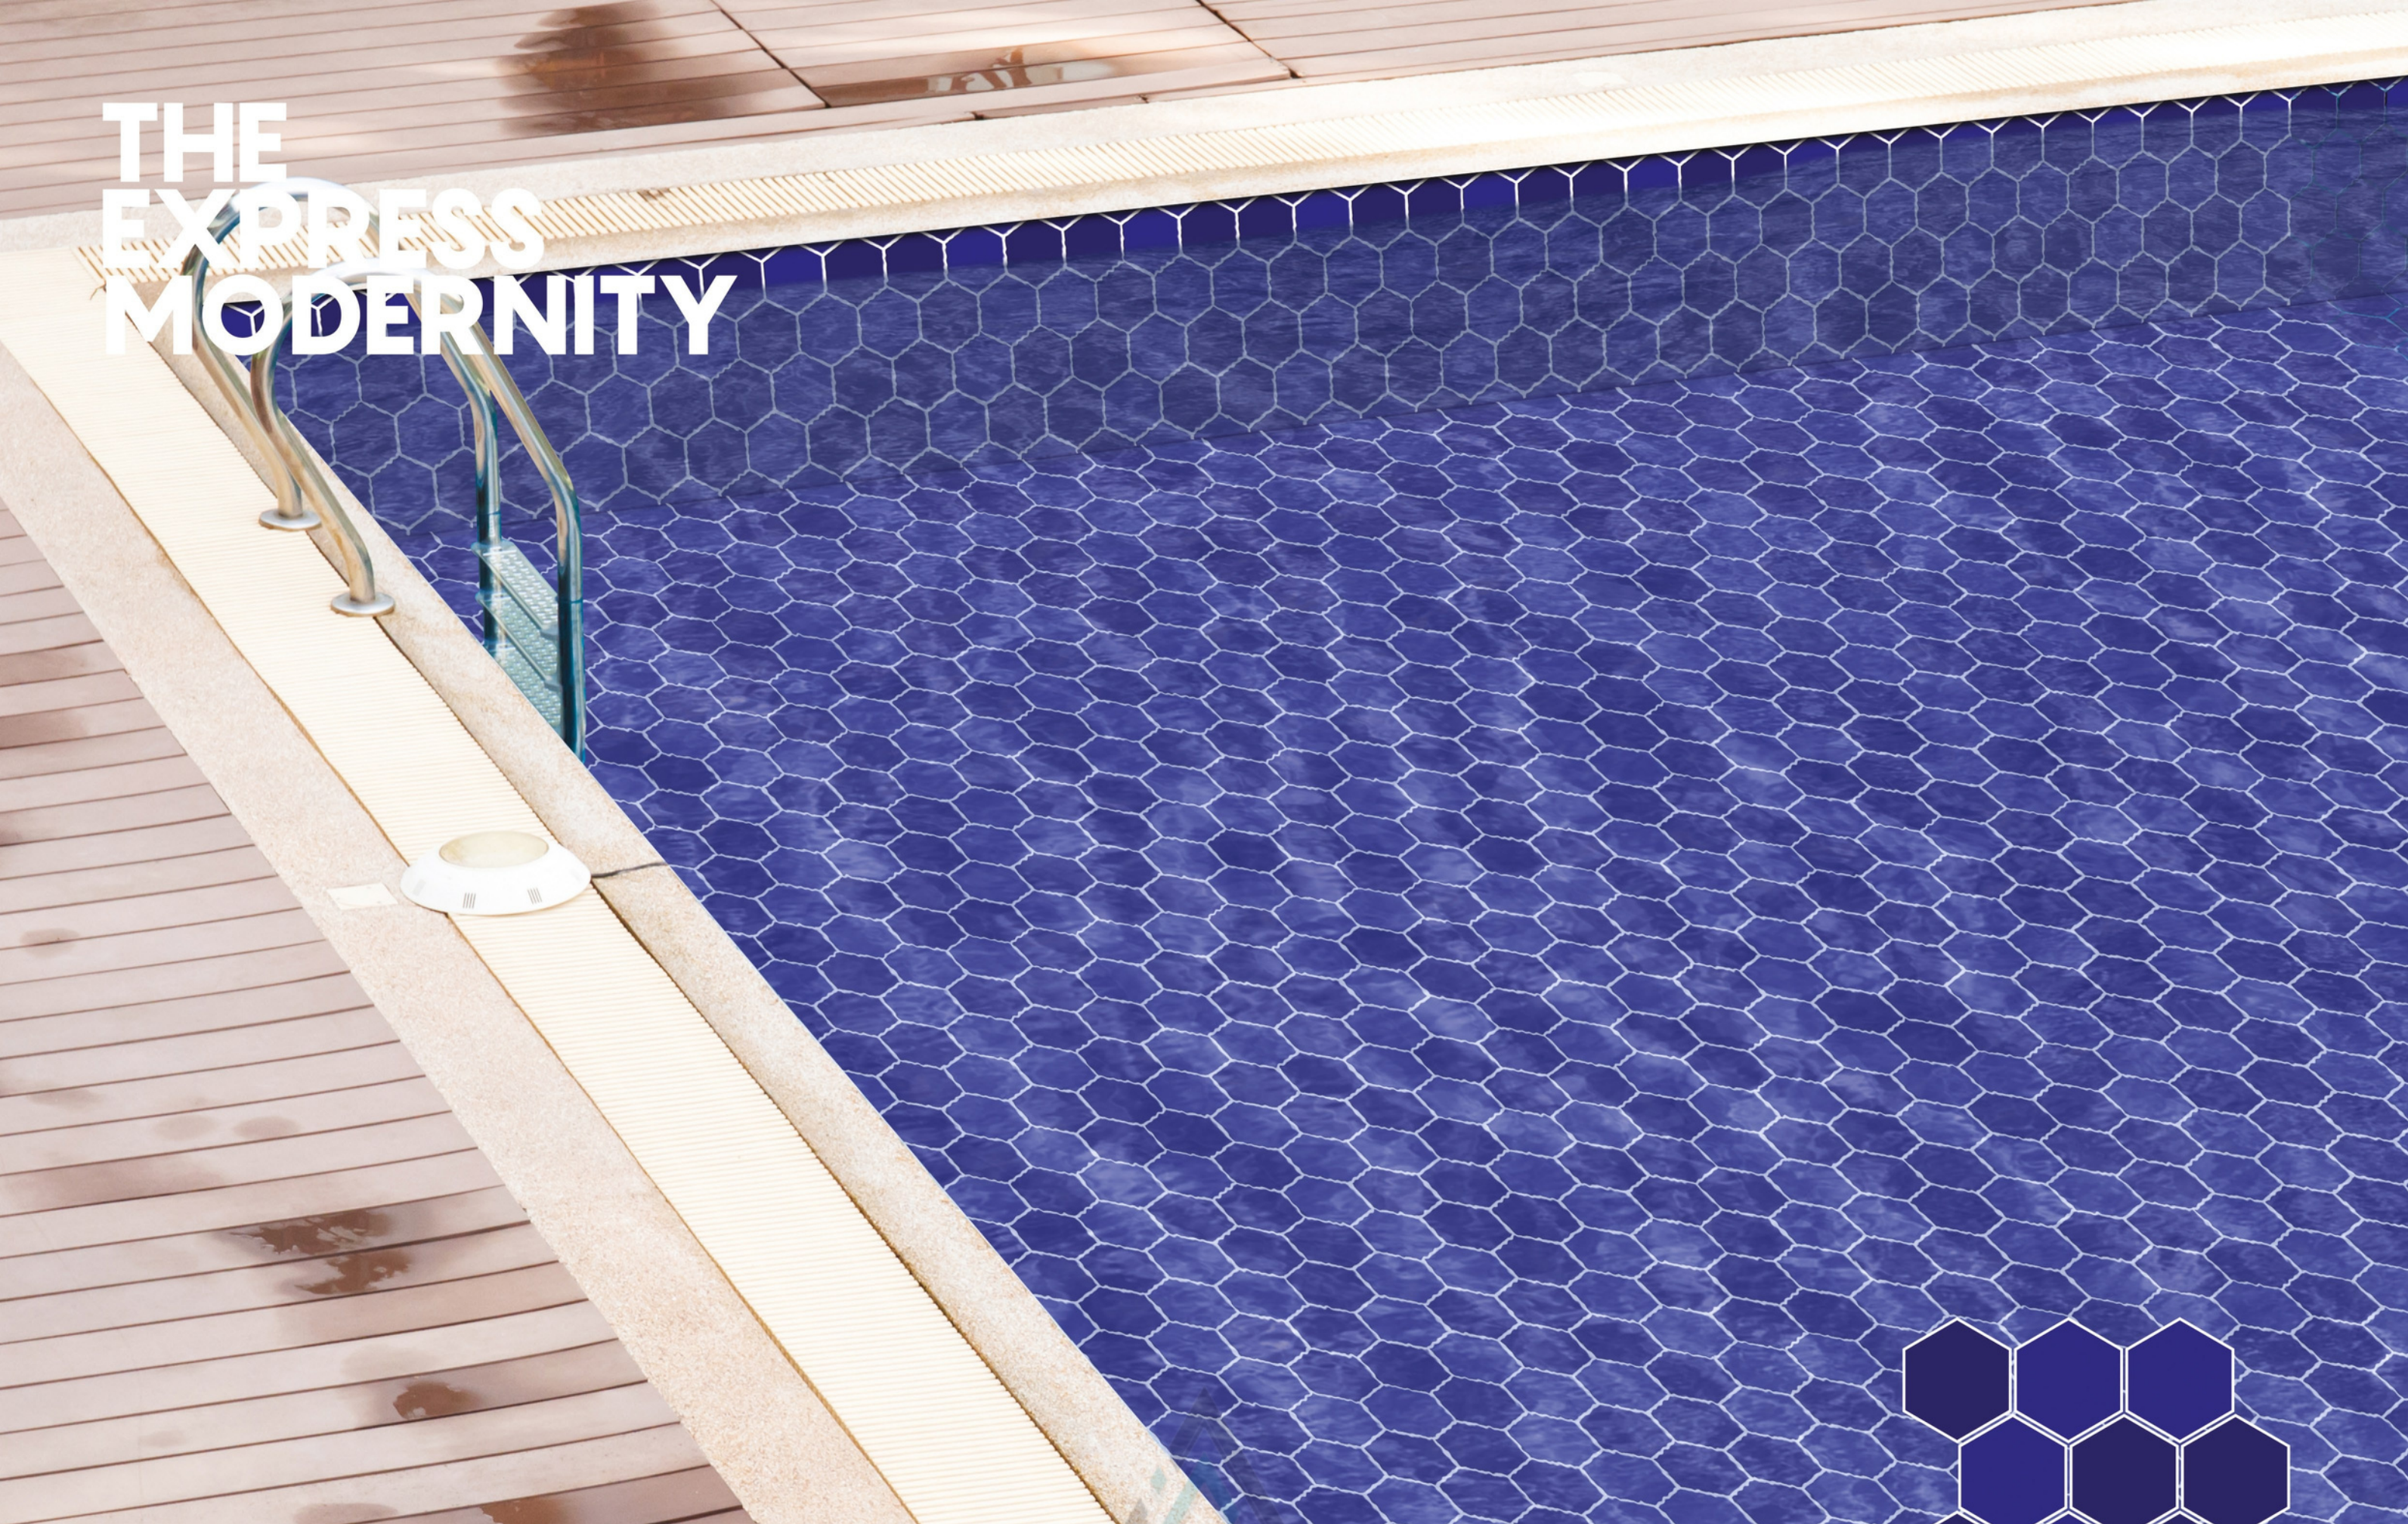

G/M 0218

ADELE CERAMICA

Ideal for
various styles and sizes,
these surfaces are
perfect for any kind
and any size of
swimming pool.

GLOSSY/MATT

48X48MM

COLOR 

THE CLASSIC IMPRESSIONS

G/MX02171819

M 1901

M 1902

ADELE CERAMICA

Ideal for
various styles and sizes,
these surfaces are
perfect for any kind
and any size of
swimming pool.

MATT

95X107MM

COLOR 

THE EXPRESS MODERNITY

M 1910

M 1911

ADELE CERAMICA

Ideal for
various styles and sizes,
these surfaces are
perfect for any kind
and any size of
swimming pool.

MATT

95X107MM

COLOR 

THE UNTAMED LEGACY

ADELE CERAMICA

M 1913

Ideal for various styles and sizes, these surfaces are perfect for any kind and any size of swimming pool.

COLOR 

MATT

95X107MM

**THE
EXCLUSIVE
TONE**

G/M 1915