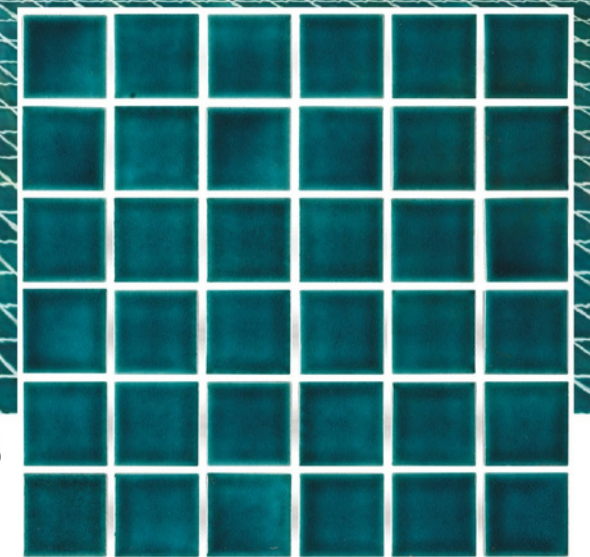

THE INTENSIVELY GRACIOUS

CR0215