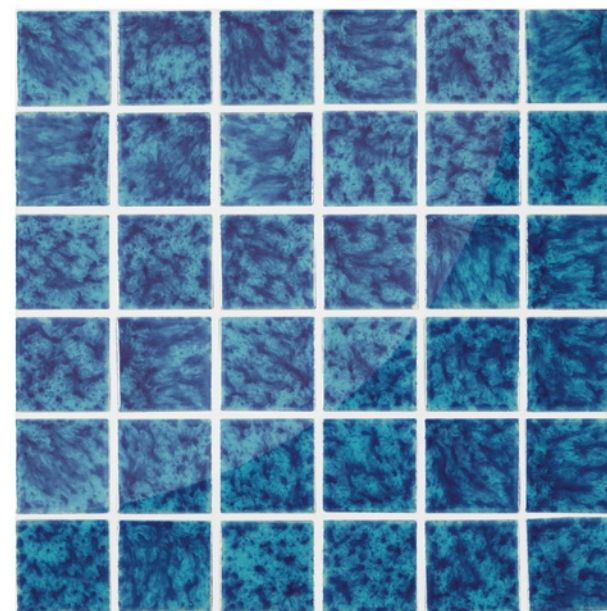

CLD0203

CLD0204

ADELE CERAMICA

Ideal for various styles and sizes, these surfaces are perfect for any kind and any size of swimming pool.

GLOSSY

48X48MM

CLOUDY EFFECT

THE MODERN ARTISTRY

CLD0202

CLD0205

CLD0206

CLD0207

CLD0208

ADELE CERAMICA

Ideal for various styles and sizes, these surfaces are perfect for any kind and any size of swimming pool.

GLOSSY 48X48MM