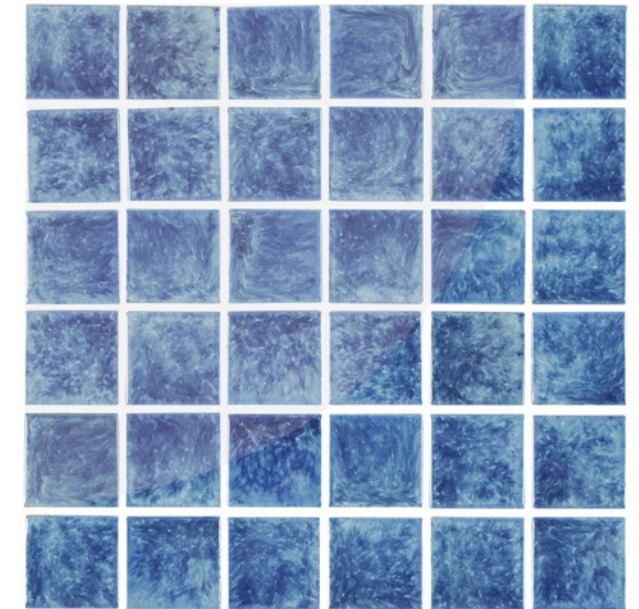

CLD0203

CLD0204

ADELE CERAMICA

Ideal for various styles and sizes, these surfaces are perfect for any kind and any size of swimming pool.

GLOSSY

48X48MM

CLOUDY EFFECT

THE MODERN ARTISTRY