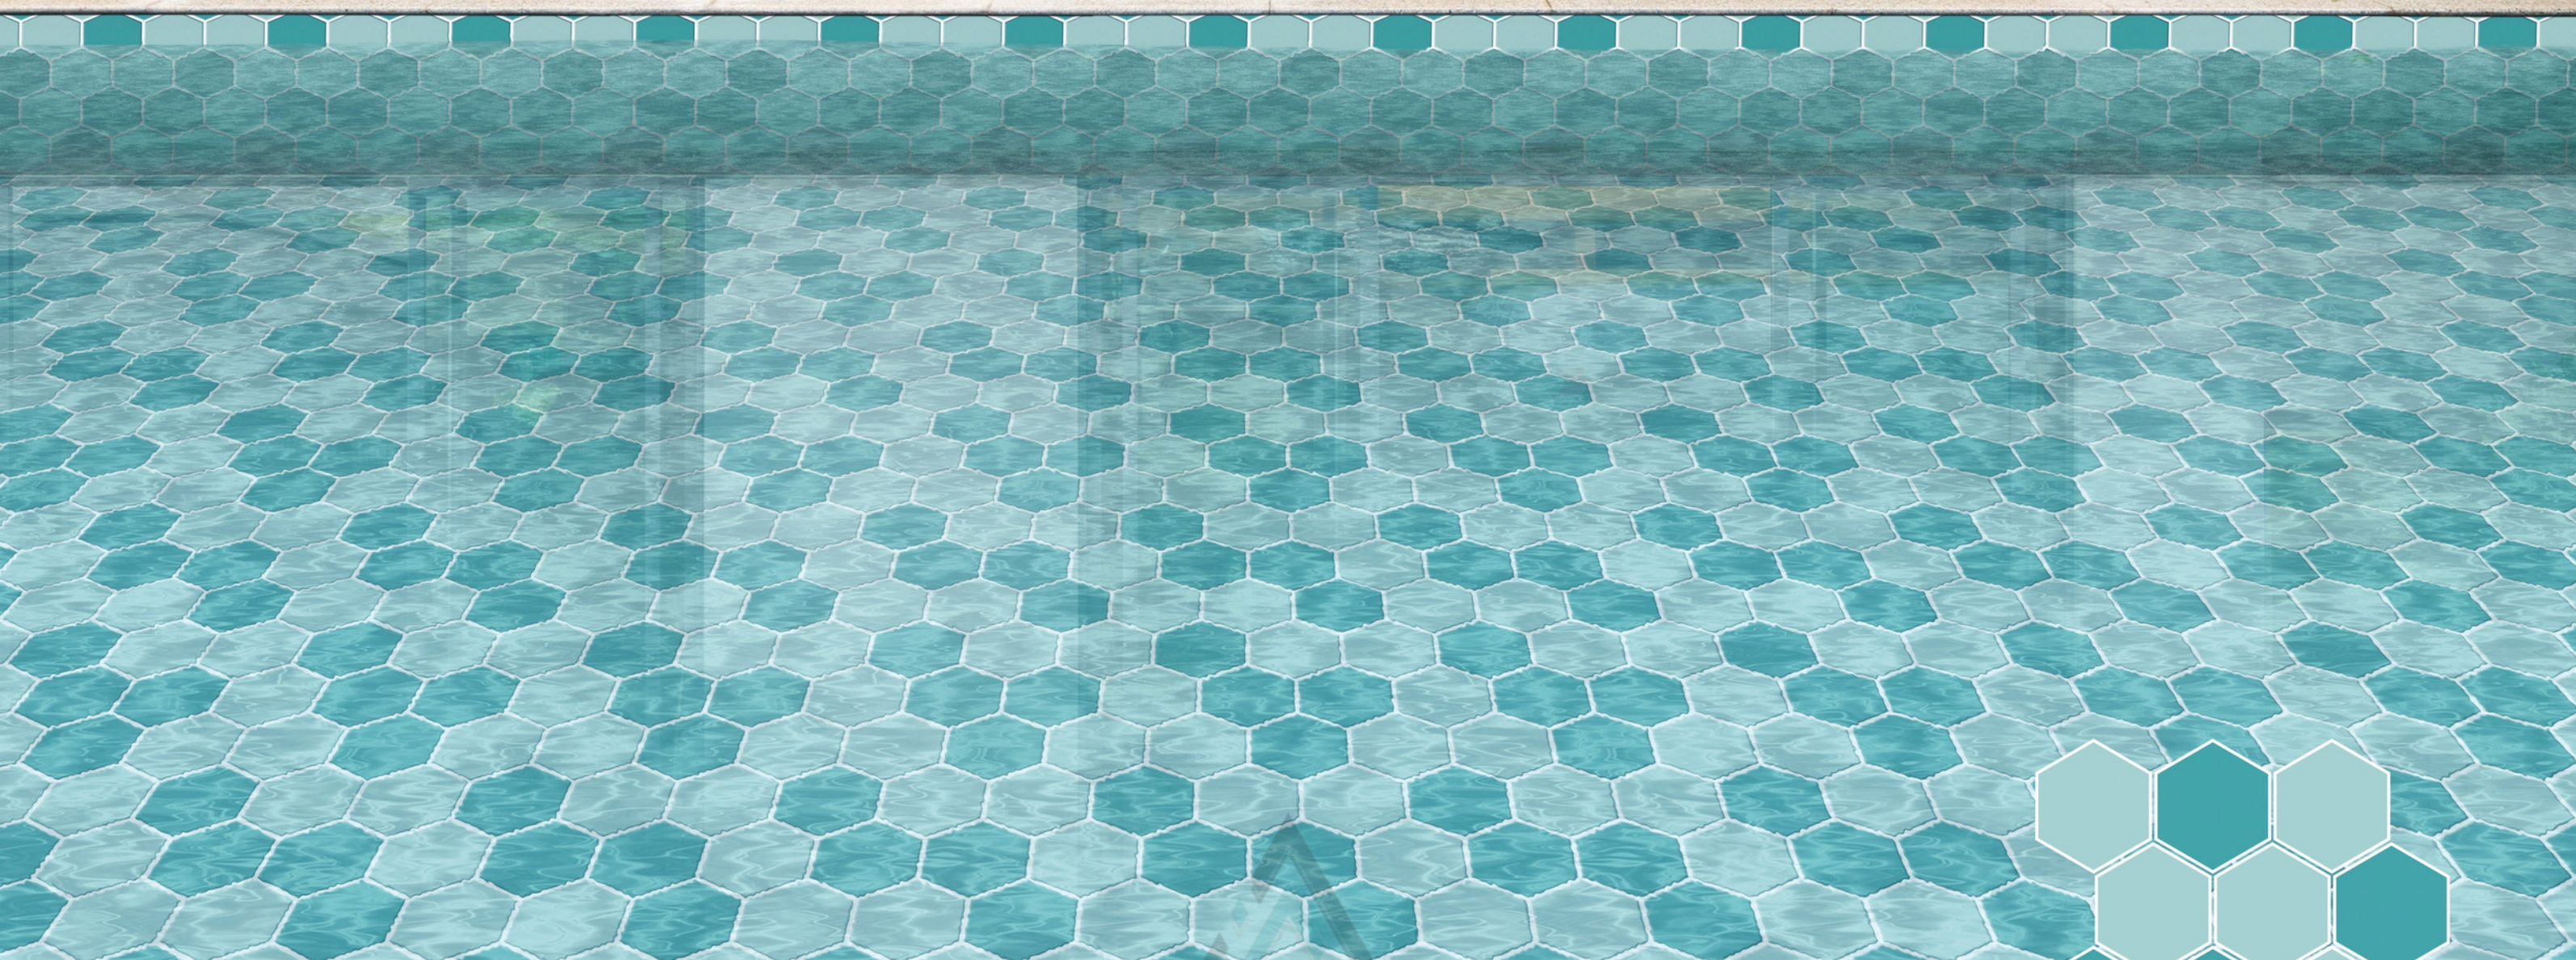

M 1901

M 1902

ADELE CERAMICA

Ideal for
various styles and sizes,
these surfaces are
perfect for any kind
and any size of
swimming pool.

MATT

95X107MM

COLOR 

THE EXPRESS MODERNITY

M 1910

M 1911

ADELE CERAMICA

Ideal for
various styles and sizes,
these surfaces are
perfect for any kind
and any size of
swimming pool.

MATT

95X107MM

COLOR 

THE UNTAMED LEGACY

ADELE CERAMICA

M 1913

Ideal for various styles and sizes, these surfaces are perfect for any kind and any size of swimming pool.

COLOR 

MATT

95X107MM

**THE
EXCLUSIVE
TONE**

G/M 1915

G/M 1916

ADELE CERAMICA

Ideal for various styles and sizes, these surfaces are perfect for any kind and any size of swimming pool.

MATT 95X107MM

COLOR 

THE ATTRACTIVE SHADE

ADELE CERAMICA

G/M 1701