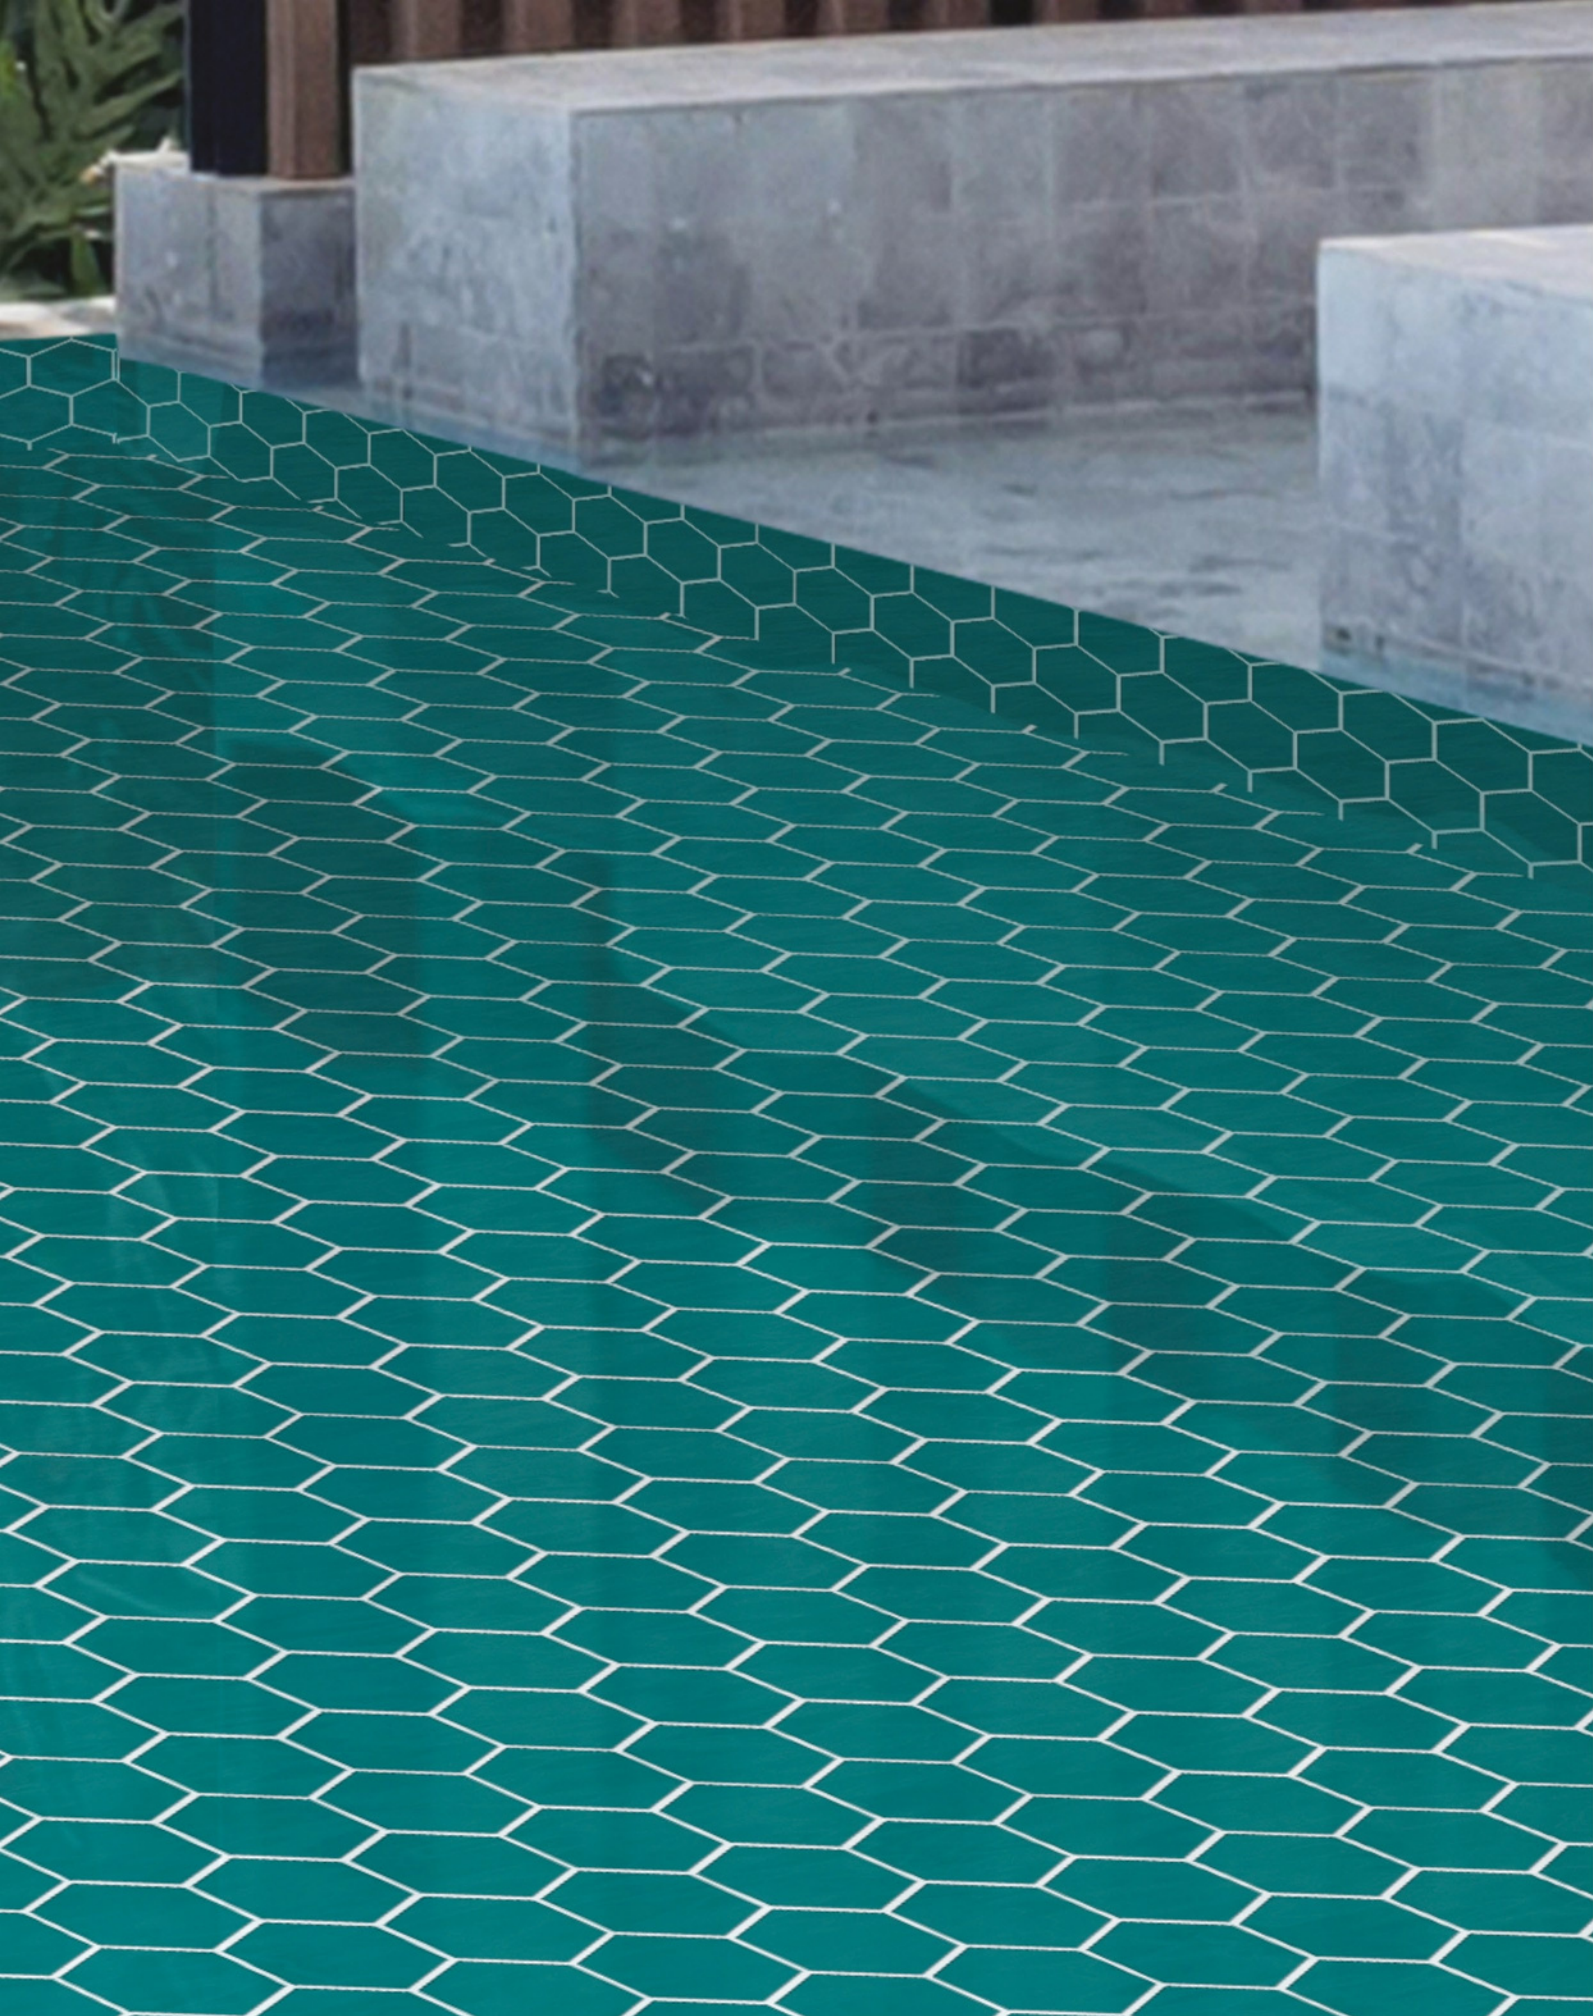

M 1901

M 1902

ADELE CERAMICA

Ideal for
various styles and sizes,
these surfaces are
perfect for any kind
and any size of
swimming pool.

MATT

95X107MM

COLOR 

THE EXPRESS MODERNITY

M 1910

M 1911

ADELE CERAMICA

Ideal for
various styles and sizes,
these surfaces are
perfect for any kind
and any size of
swimming pool.

MATT

95X107MM

COLOR 

THE UNTAMED LEGACY

ADELE CERAMICA

M 1913

Ideal for various styles and sizes, these surfaces are perfect for any kind and any size of swimming pool.

COLOR 

MATT

95X107MM

**THE
EXCLUSIVE
TONE**

G/M 1915

G/M 1916

ADELE CERAMICA

Ideal for various styles and sizes, these surfaces are perfect for any kind and any size of swimming pool.

MATT 95X107MM

COLOR 

THE ATTRACTIVE SHADE

ADELE CERAMICA

G/M 1701