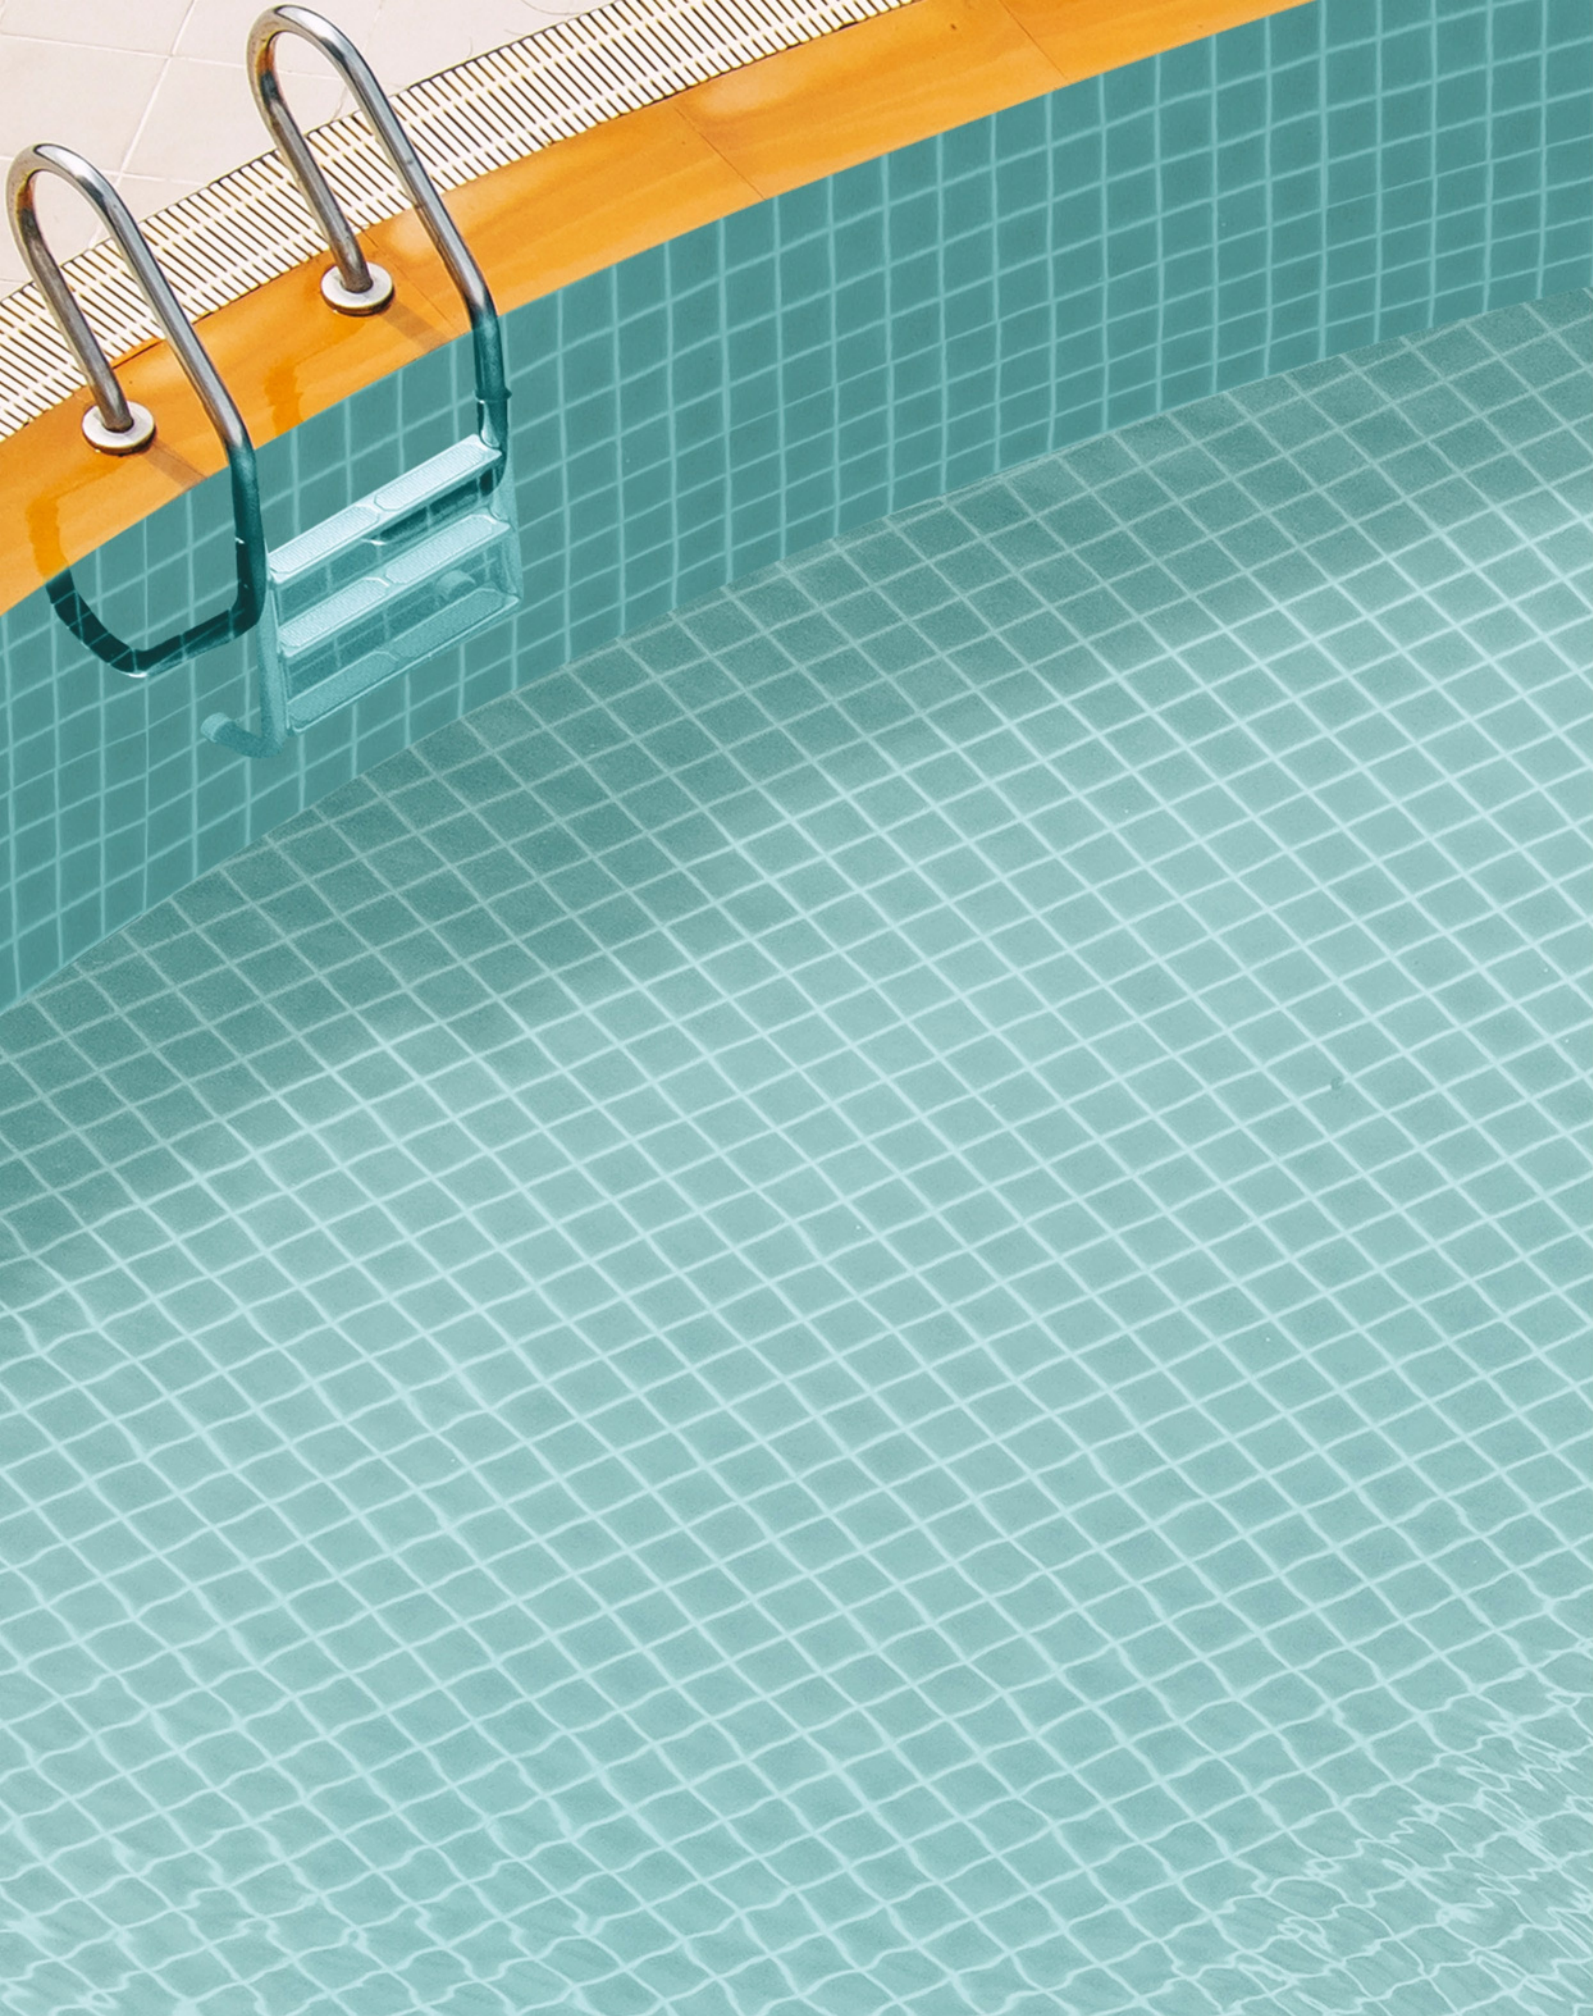

Ideal for
various styles and sizes,
these surfaces are
perfect for any kind
and any size of
swimming pool.

GLOSSY/MATT

48X48MM

COLOR 

THE SPLENDID CREATION

G/MX02131415

ADELE CERAMICA

G/M 0216

Ideal for
various styles and sizes,
these surfaces are
perfect for any kind
and any size of
swimming pool.

GLOSSY/MATT

48X48MM

COLOR 

THE CAPTIVATE SHADE

G/M0216

G/M 0217

G/M 0219

G/M 0218

ADELE CERAMICA

Ideal for
various styles and sizes,
these surfaces are
perfect for any kind
and any size of
swimming pool.

GLOSSY/MATT

48X48MM

COLOR 

THE CLASSIC IMPRESSIONS

G/MX02171819

M 1901

M 1902

ADELE CERAMICA

Ideal for
various styles and sizes,
these surfaces are
perfect for any kind
and any size of
swimming pool.

MATT

95X107MM

COLOR 

THE EXPRESS MODERNITY