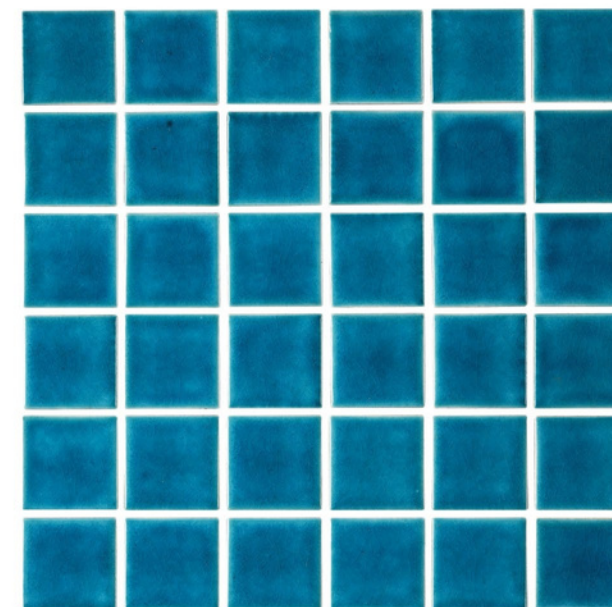

GLOSSY 48X48MM

CRACKLE EFFECT

THE
EXCEPTIONAL
BEAUTY

CR0204

ADELE CERAMICA

CR0214

CR0212

CR0211