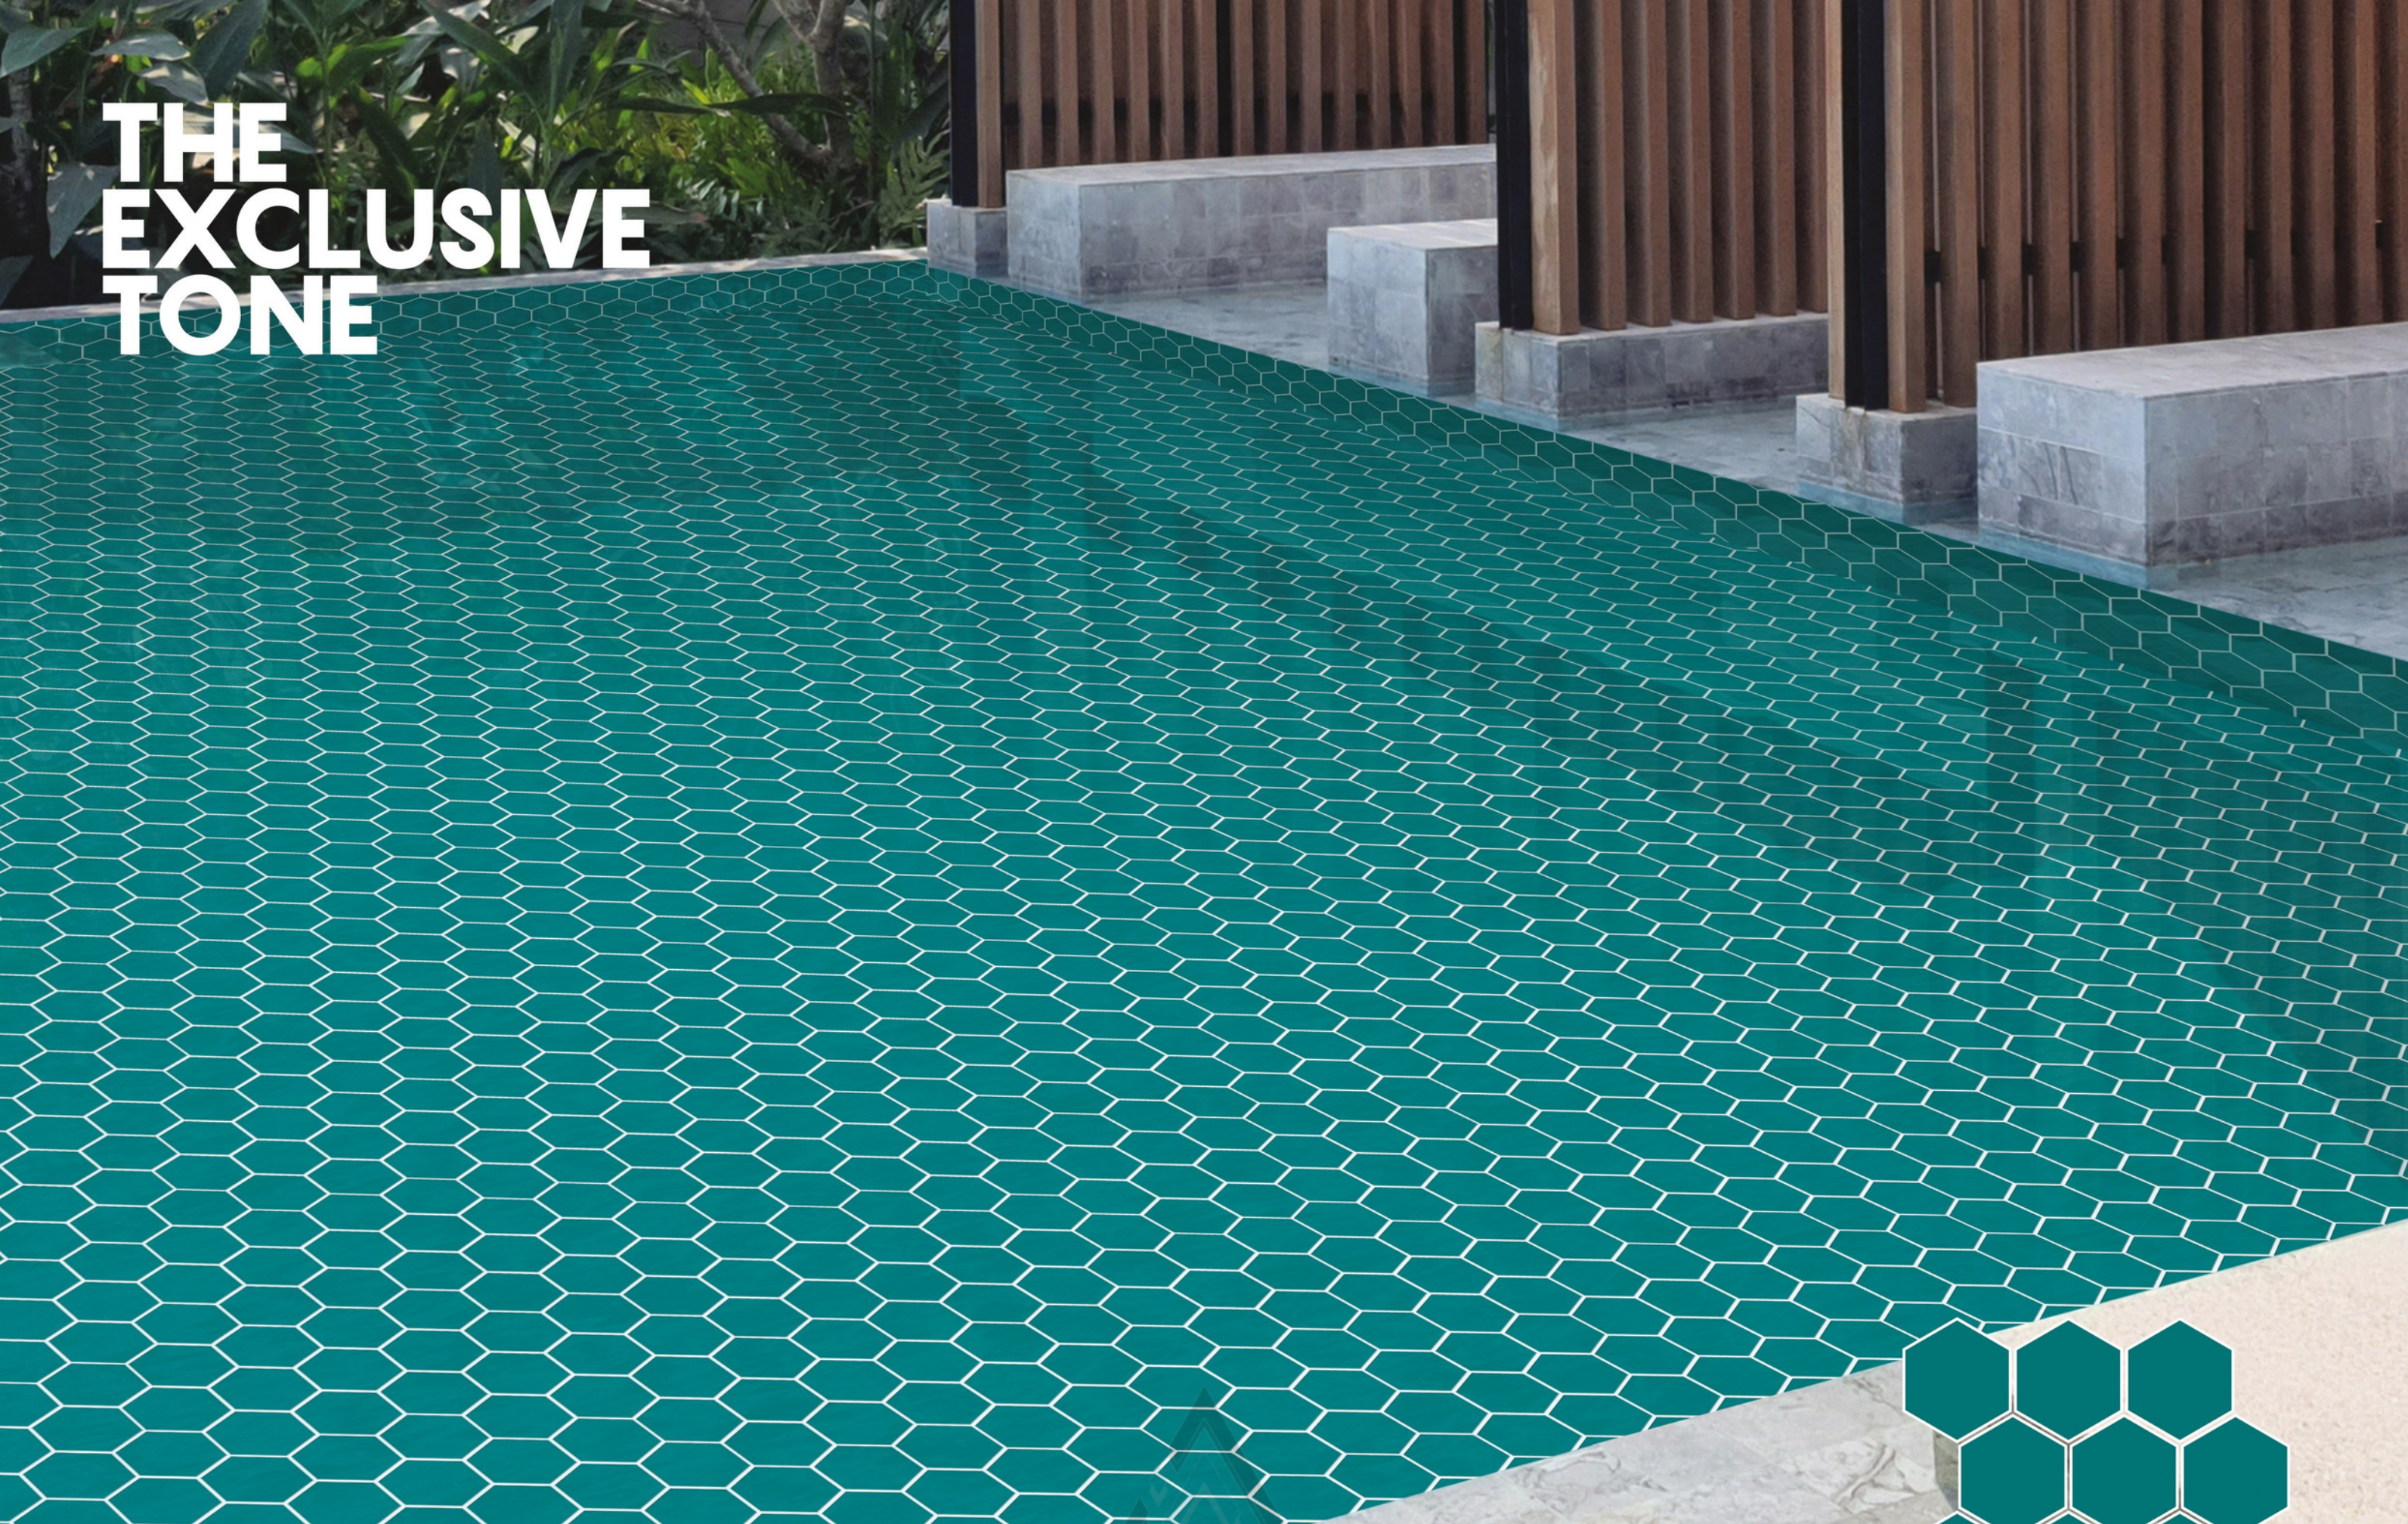

M 1901

M 1902

ADELE CERAMICA

Ideal for
various styles and sizes,
these surfaces are
perfect for any kind
and any size of
swimming pool.

MATT

95X107MM

COLOR 

THE EXPRESS MODERNITY

M 1910

M 1911

ADELE CERAMICA

Ideal for
various styles and sizes,
these surfaces are
perfect for any kind
and any size of
swimming pool.

MATT

95X107MM

COLOR 

THE UNTAMED LEGACY

ADELE CERAMICA

M 1913

Ideal for various styles and sizes, these surfaces are perfect for any kind and any size of swimming pool.

COLOR 

MATT

95X107MM

**THE
EXCLUSIVE
TONE**

G/M 1915

G/M 1916

ADELE CERAMICA

Ideal for various styles and sizes, these surfaces are perfect for any kind and any size of swimming pool.

MATT 95X107MM

COLOR 

THE ATTRACTIVE SHADE

ADELE CERAMICA

G/M 1701