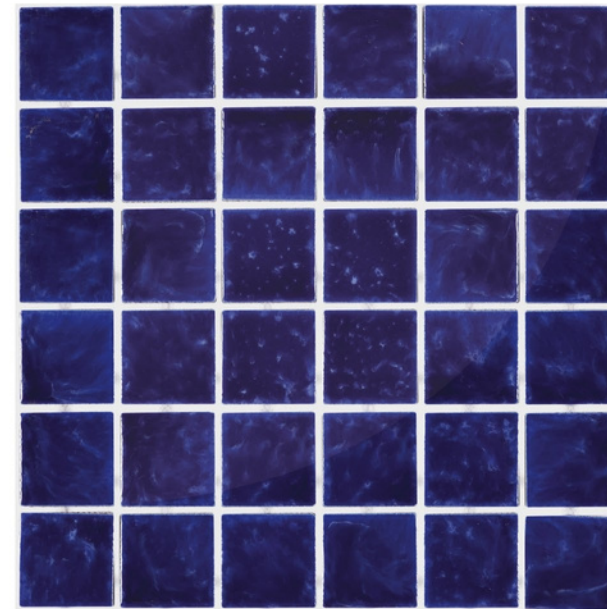

23X23MM

COLOR 

THE
TIMELESS
BEAUTY

G/MX01101112

ADELE CERAMICA

ADELE CERAMICA

CLD0201

CLD0202

CLD0203

CLD0204

ADELE CERAMICA

Ideal for various styles and sizes, these surfaces are perfect for any kind and any size of swimming pool.

GLOSSY

48X48MM

CLOUDY EFFECT

THE MODERN ARTISTRY