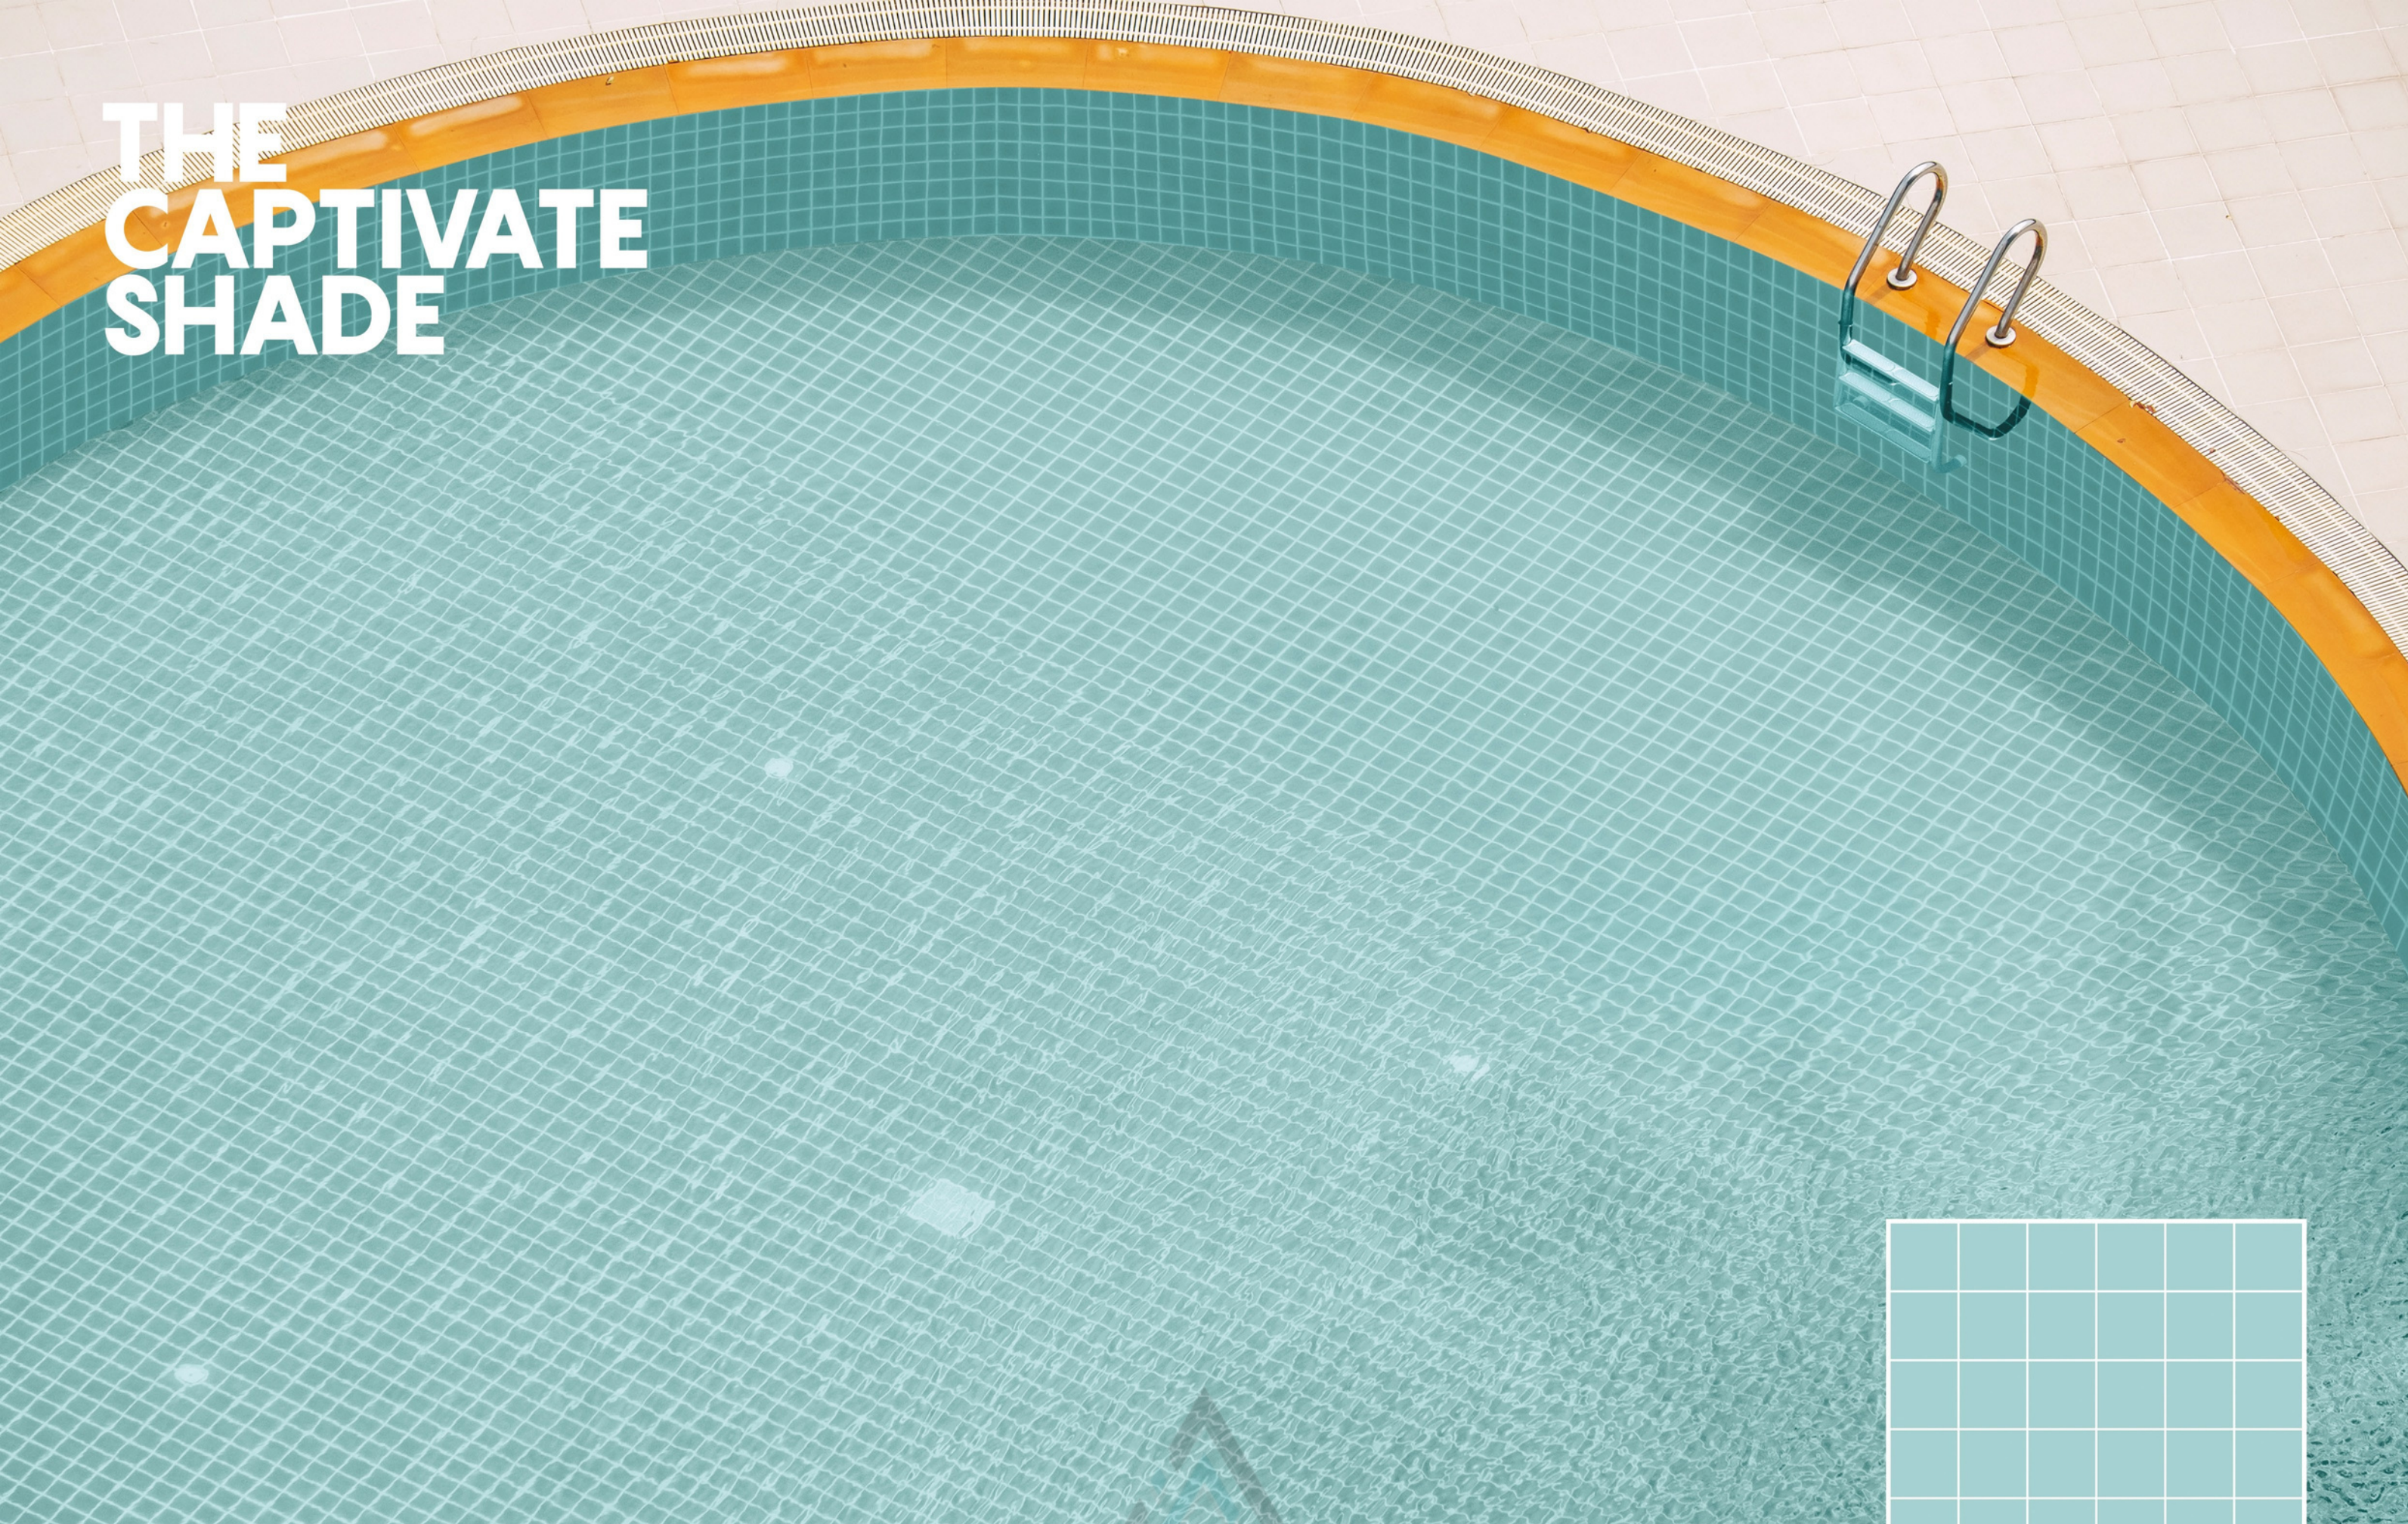

Ideal for
various styles and sizes,
these surfaces are
perfect for any kind
and any size of
swimming pool.

GLOSSY/MATT

48X48MM

COLOR 

THE SPLENDID CREATION

G/MX02131415

ADELE CERAMICA

G/M 0216

Ideal for
various styles and sizes,
these surfaces are
perfect for any kind
and any size of
swimming pool.

GLOSSY/MATT

48X48MM

COLOR 

THE CAPTIVATE SHADE

G/M0216

G/M 0217

G/M 0219

G/M 0218

ADELE CERAMICA

Ideal for
various styles and sizes,
these surfaces are
perfect for any kind
and any size of
swimming pool.

GLOSSY/MATT

48X48MM

COLOR 

THE CLASSIC IMPRESSIONS

G/MX02171819

M 1901

M 1902

ADELE CERAMICA

Ideal for
various styles and sizes,
these surfaces are
perfect for any kind
and any size of
swimming pool.

MATT

95X107MM

COLOR 

THE EXPRESS MODERNITY