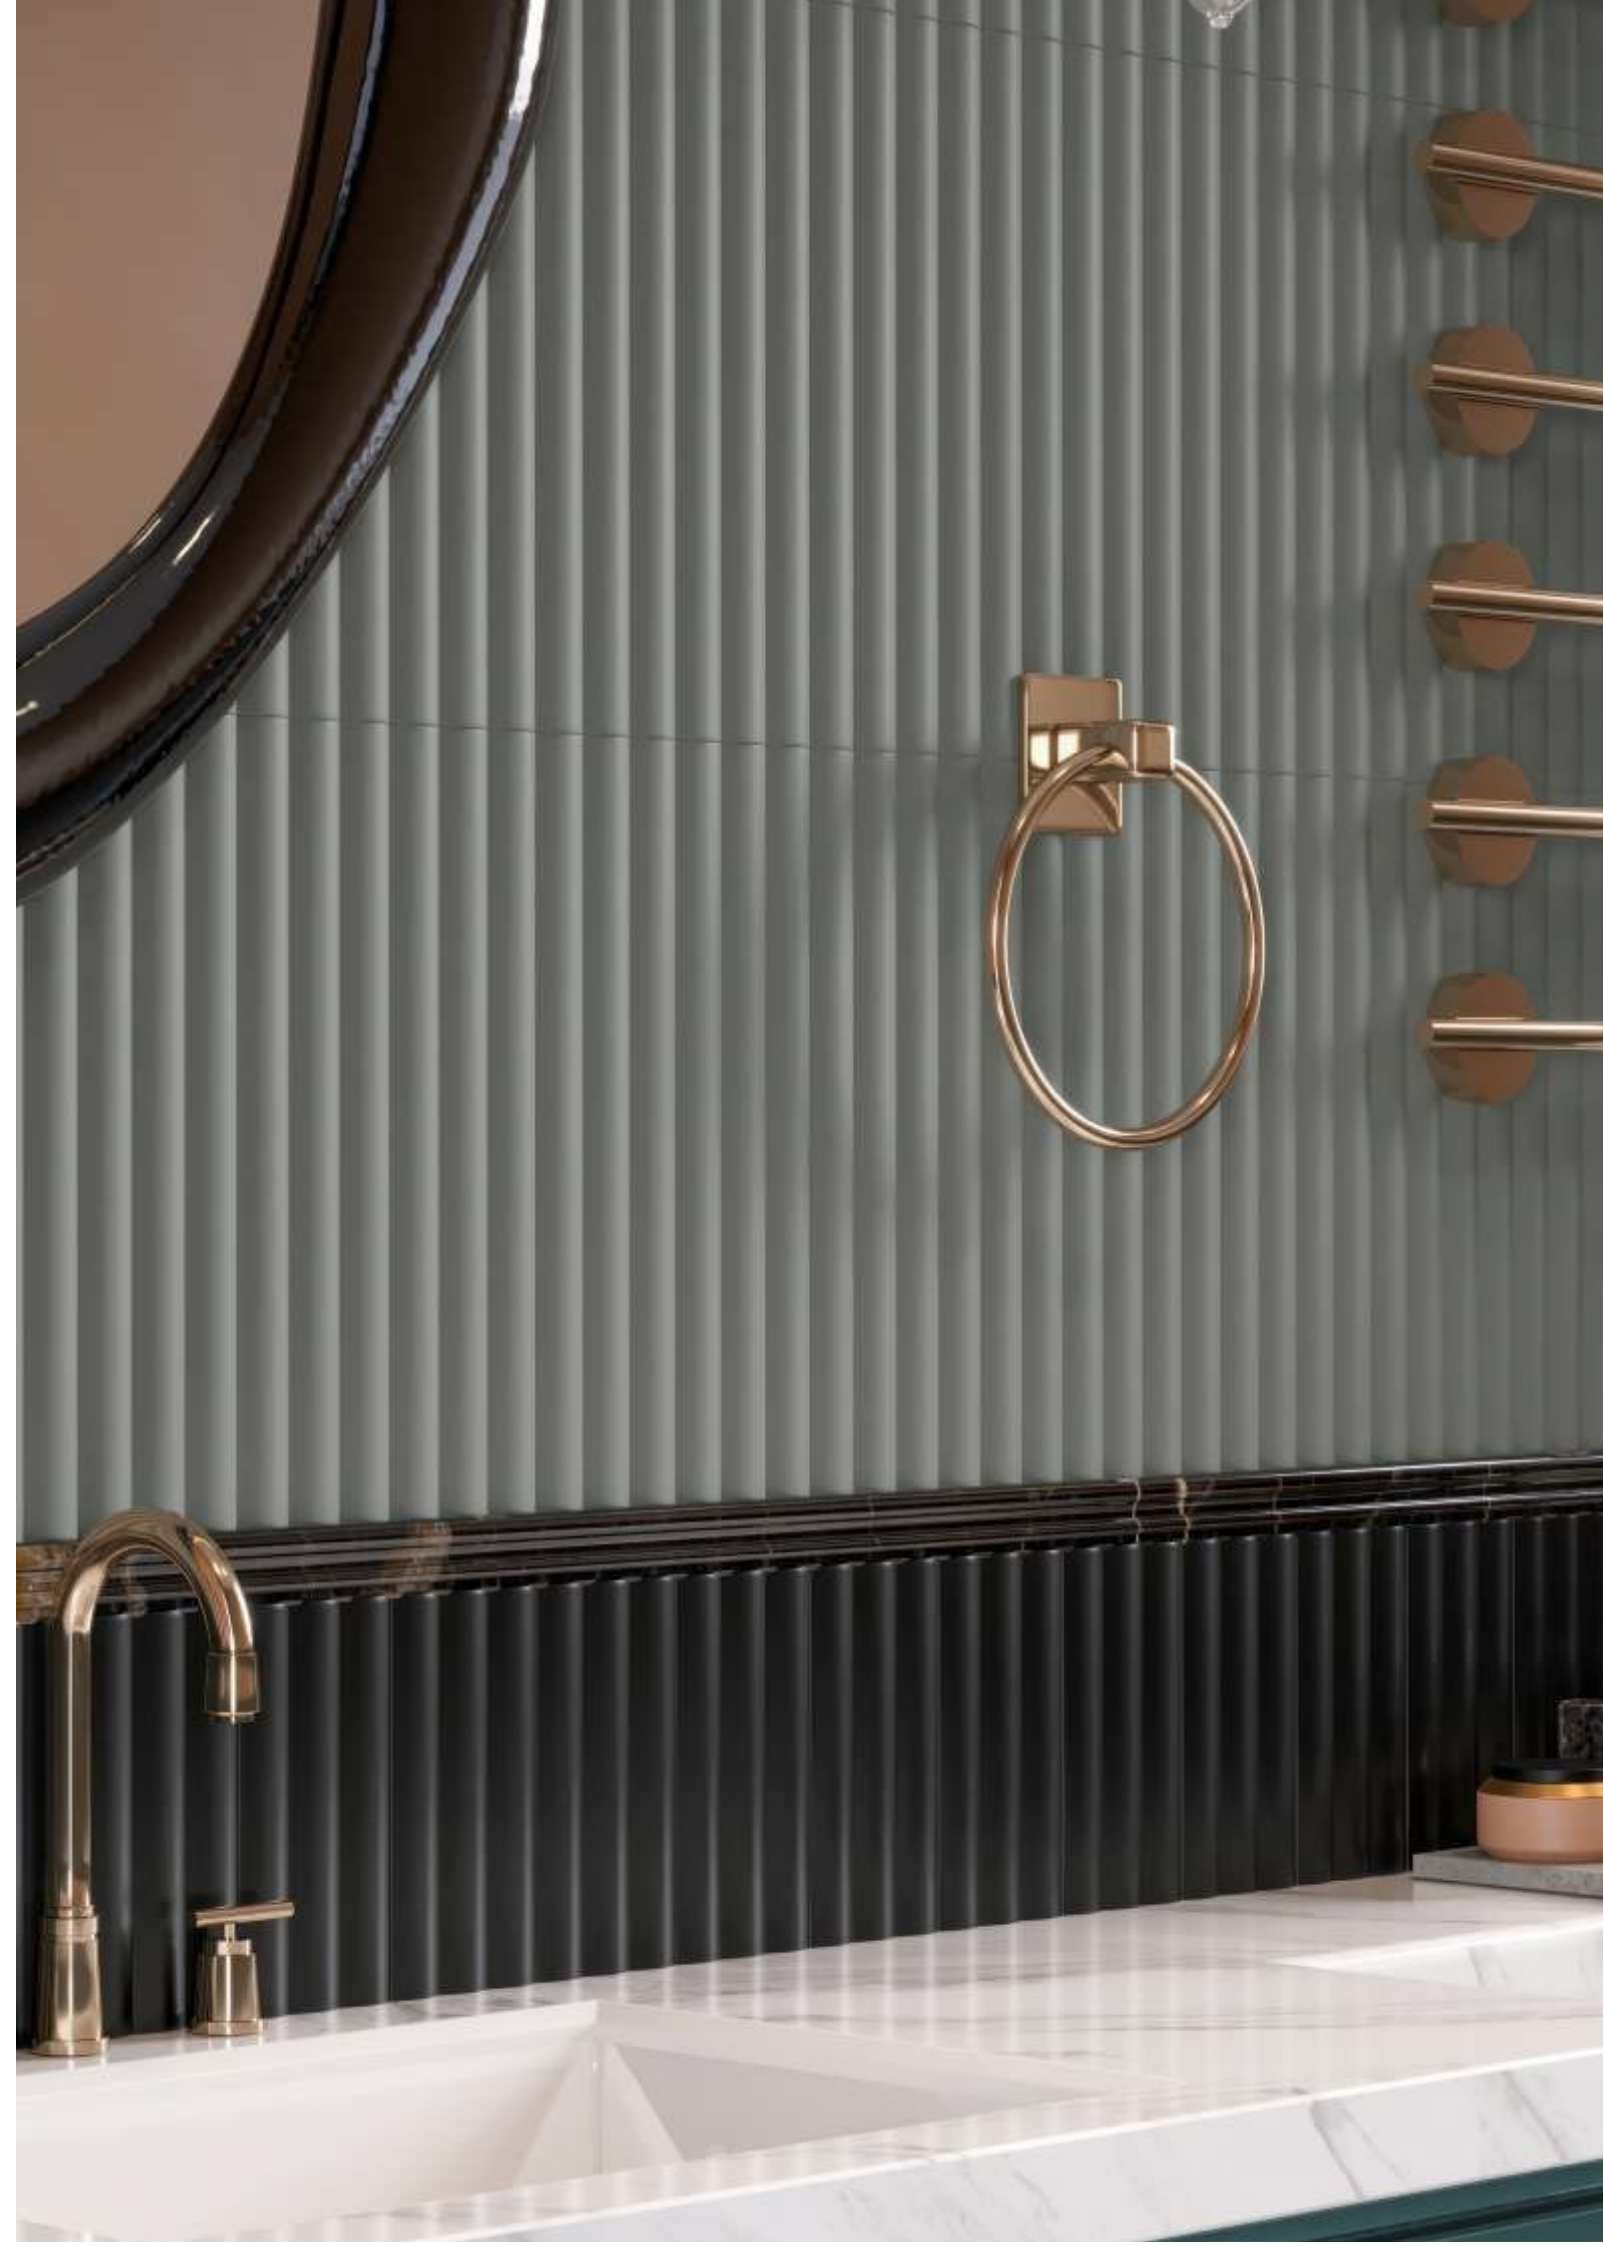

FORMAT :
75X300MM

SURFACE :
MATTE

| **SUBWAY TILES**

BLACK

FORMAT :
75X300MM

SURFACE :
MATTE

| **SUBWAY TILES**

TRON
| COLLECTION