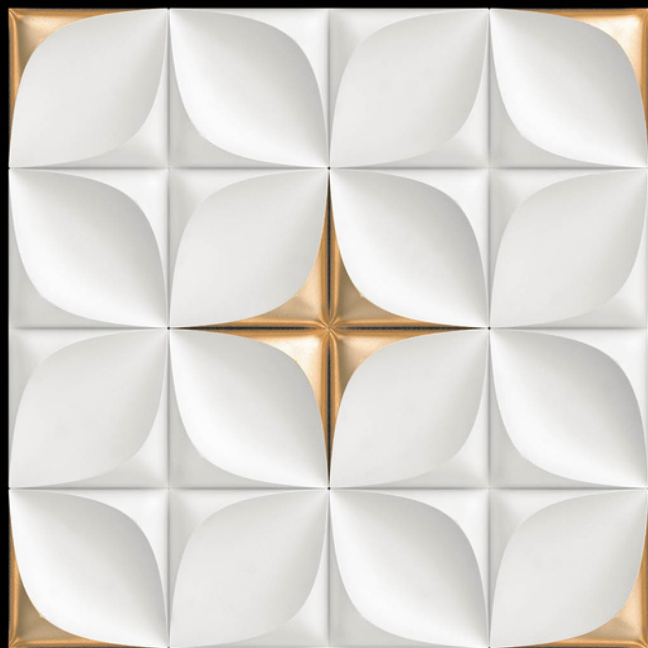

3D
SERIES

ADELE CERAMICA

| DESIGN -4005

| FINISH - MATT

600X
600MM