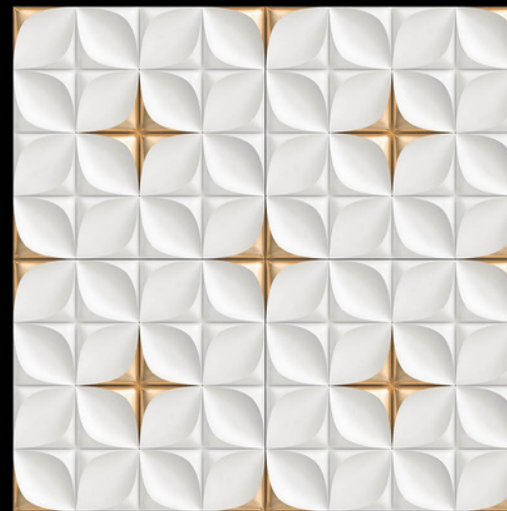

3D
SERIES

ADELE CERAMICA

| DESIGN -4005

| FINISH - MATT

600X
600MM