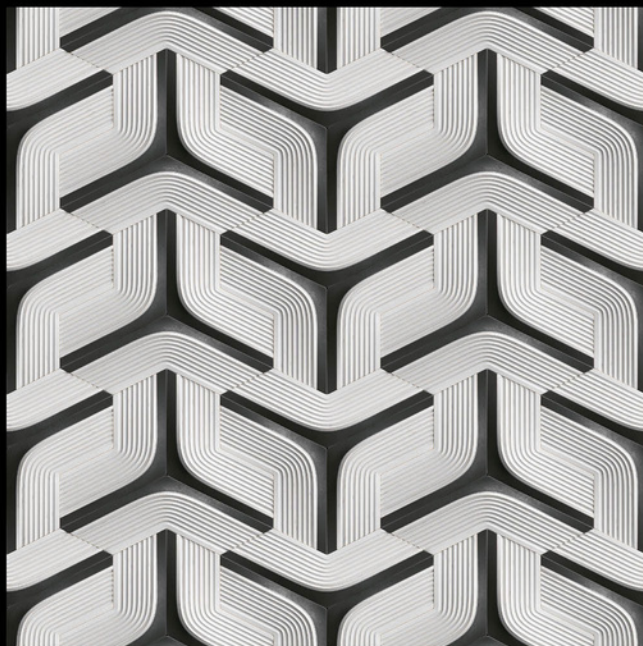

| DESIGN -4016
| FINISH - MATT

600X
600MM

3D
SERIES

ADELE CERAMICA

| DESIGN -4017
| FINISH - MATT

600X
600MM

3D
SERIES

ADELE CERAMICA