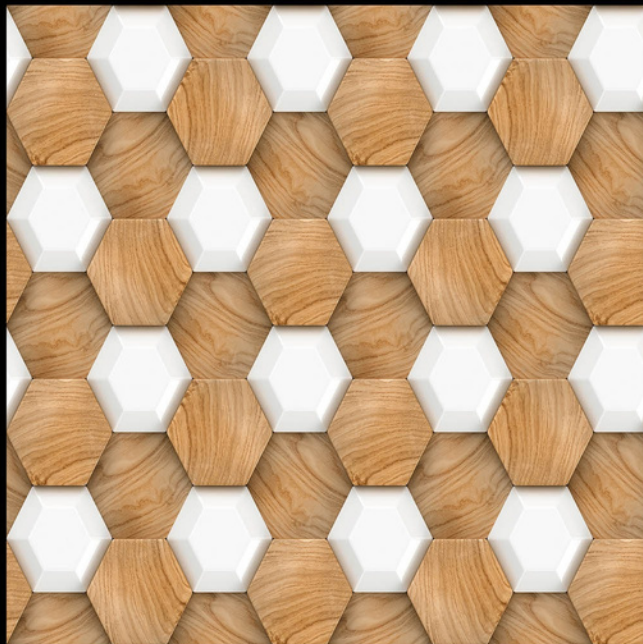

3D
SERIES

ADELE CERAMICA

| DESIGN -4006

| FINISH - MATT

600X
600MM