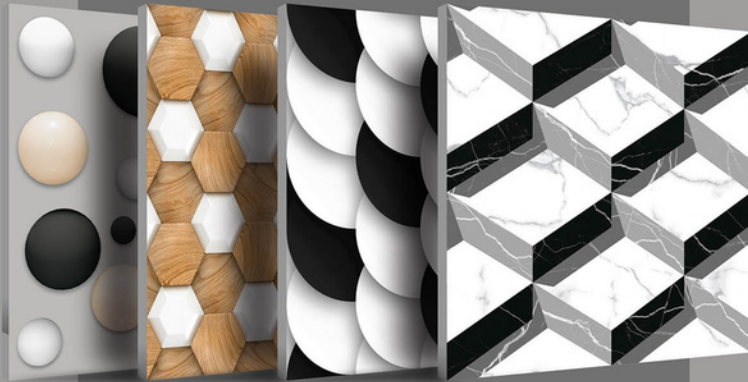

3D SERIES
600x600MM

600x600mm

Size

600x600mm

MATT FINISH

- ☞ Welcome to the fascinating world of 3D Series Tiles, where design and innovation come together to redefine your perception of space.
- ☞ These tiles transcend the boundaries of traditional flat surfaces, introducing a whole new dimension of depth and texture to your interiors. With their captivating visual effects, the 3D Series Tiles add drama, intrigue, and a touch of modern artistry to any room.