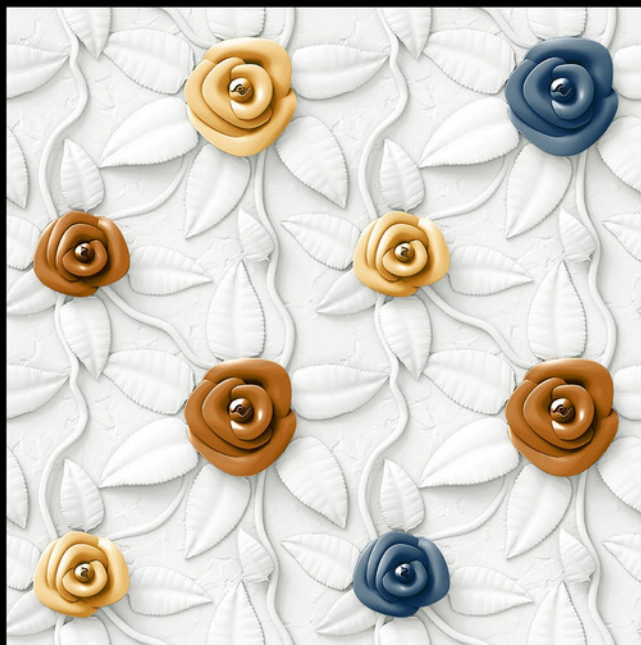

ADELE CERAMICA

| DESIGN -4038

| FINISH - MATT

600X
600MM

3D
SERIES

ADELE CERAMICA

| DESIGN -4039

| FINISH - MATT