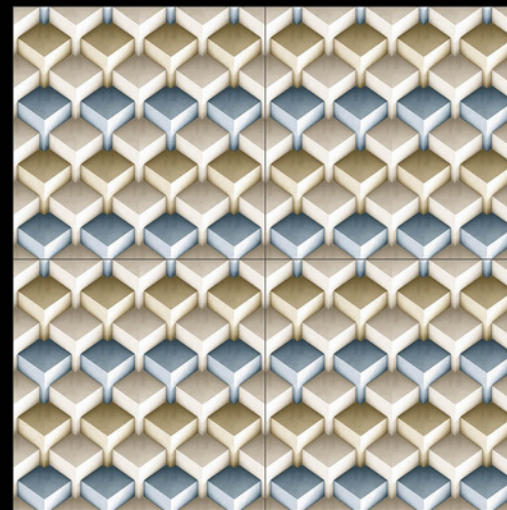

3D
SERIES

ADELE CERAMICA

| DESIGN -4034

| FINISH - MATT

600X
600MM