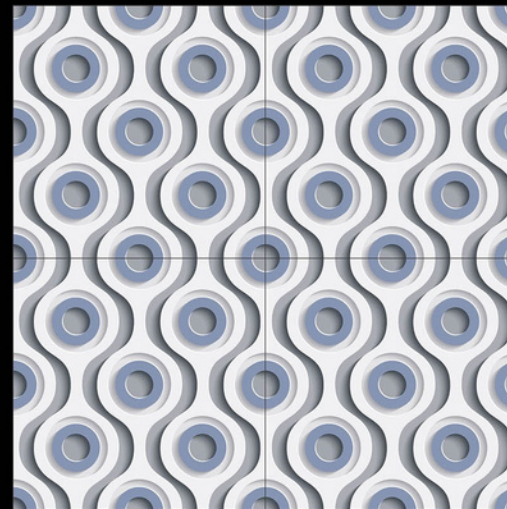

3D
SERIES

ADELE CERAMICA

| DESIGN -4041
| FINISH - MATT

600X
600MM