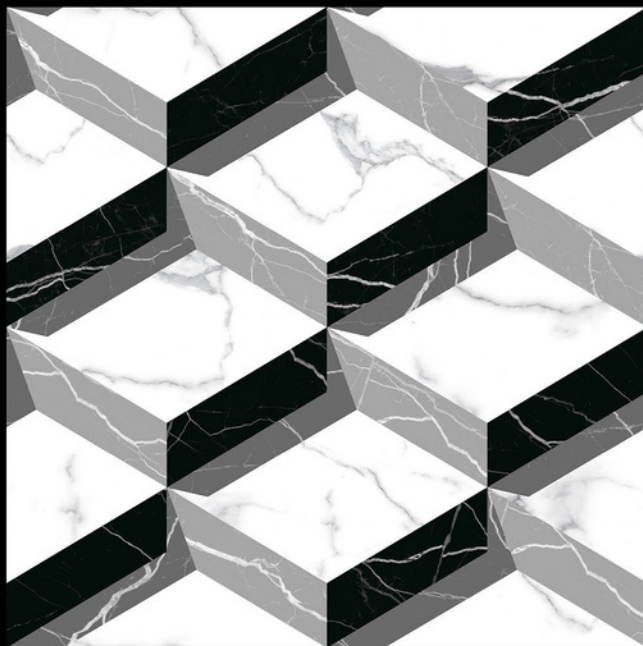

3D
SERIES

ADELE CERAMICA

| DESIGN -4017
| FINISH - MATT

600X
600MM