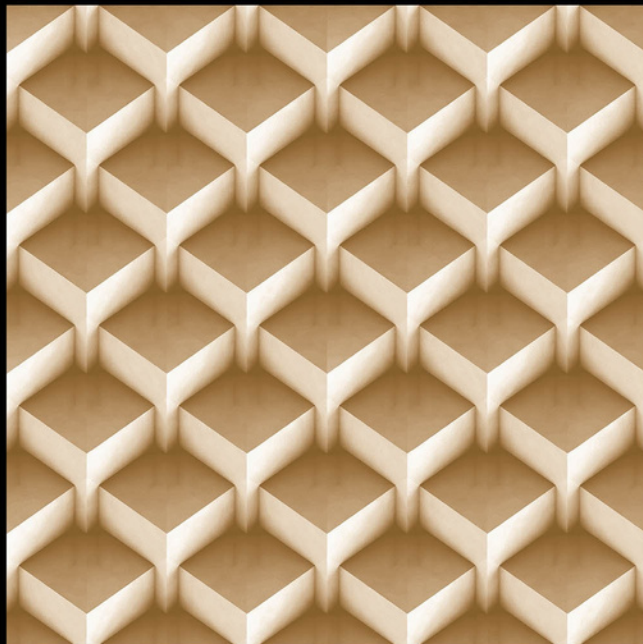

600X
600MM

3D
SERIES

ADELE CERAMICA

| DESIGN -4032

| FINISH - MATT

600X
600MM

3D
SERIES

ADELE CERAMICA