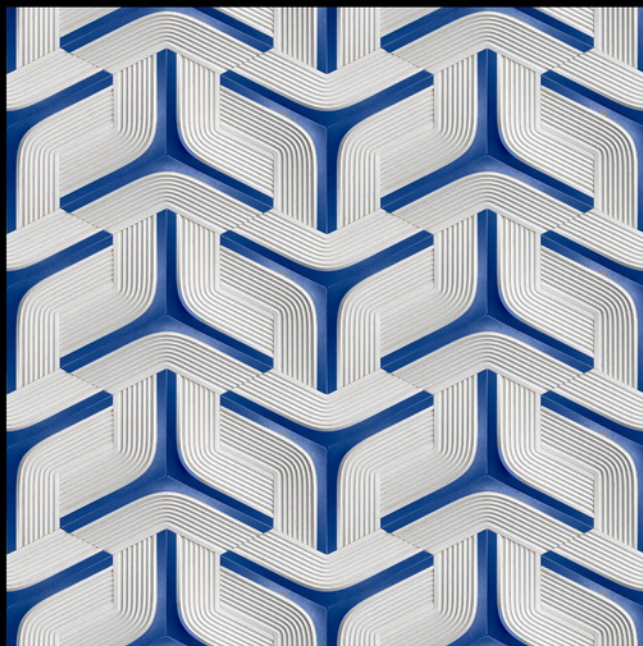

3D
SERIES

ADELE CERAMICA

| DESIGN -4019
| FINISH - MATT

600X
600MM