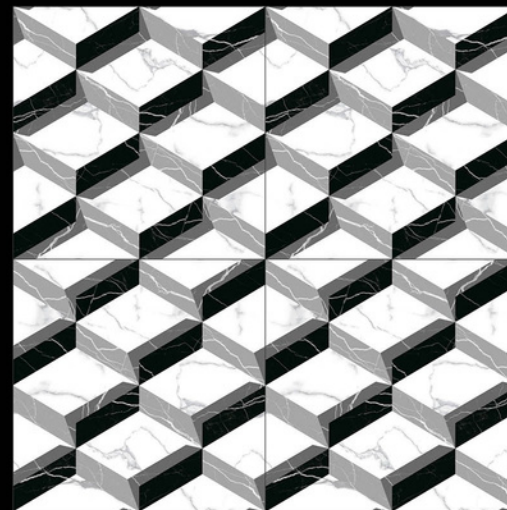

3D
SERIES

ADELE CERAMICA

| DESIGN -4017
| FINISH - MATT

600X
600MM