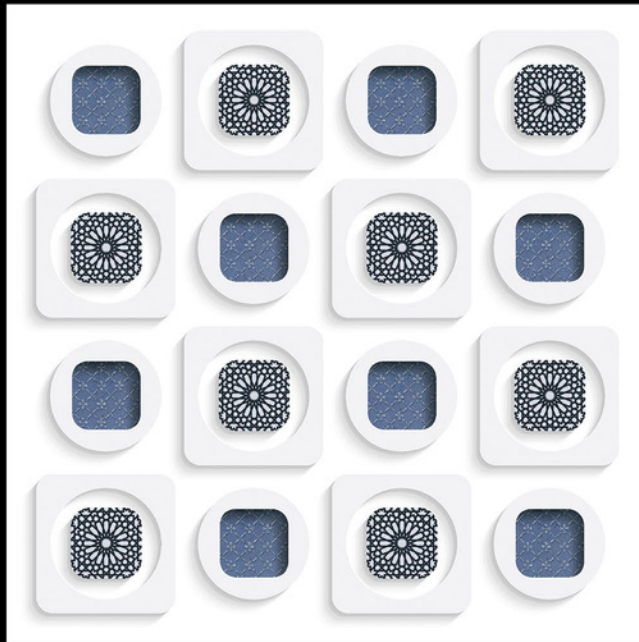

600X
600MM

3D
SERIES

ADELE CERAMICA

| DESIGN -4045

| FINISH - MATT

600X
600MM

3D
SERIES

ADELE CERAMICA