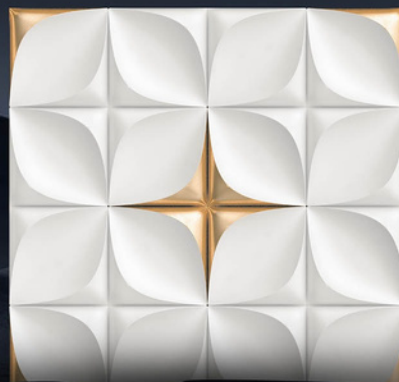

3D SERIES
600x600MM

600x600mm

Size

600x600mm

MATT FINISH

- ☞ Welcome to the fascinating world of 3D Series Tiles, where design and innovation come together to redefine your perception of space.
- ☞ These tiles transcend the boundaries of traditional flat surfaces, introducing a whole new dimension of depth and texture to your interiors. With their captivating visual effects, the 3D Series Tiles add drama, intrigue, and a touch of modern artistry to any room.