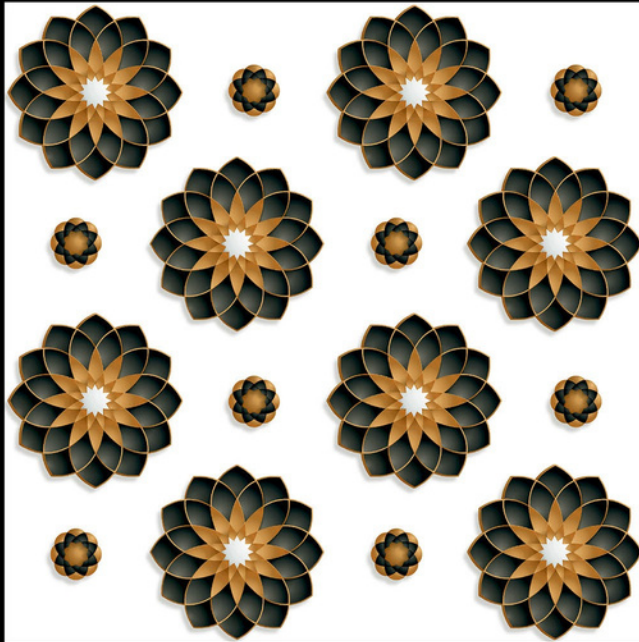

3D
SERIES

| DESIGN -4030

| FINISH - MATT

600X
600MM