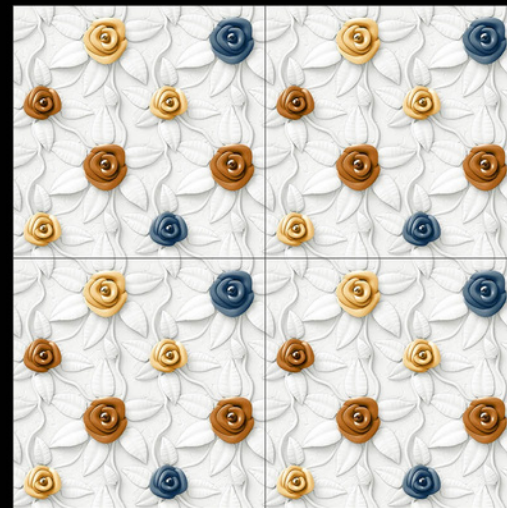

ADELE CERAMICA

| DESIGN -4038

| FINISH - MATT

600X
600MM

3D
SERIES

ADELE CERAMICA

| DESIGN -4039

| FINISH - MATT