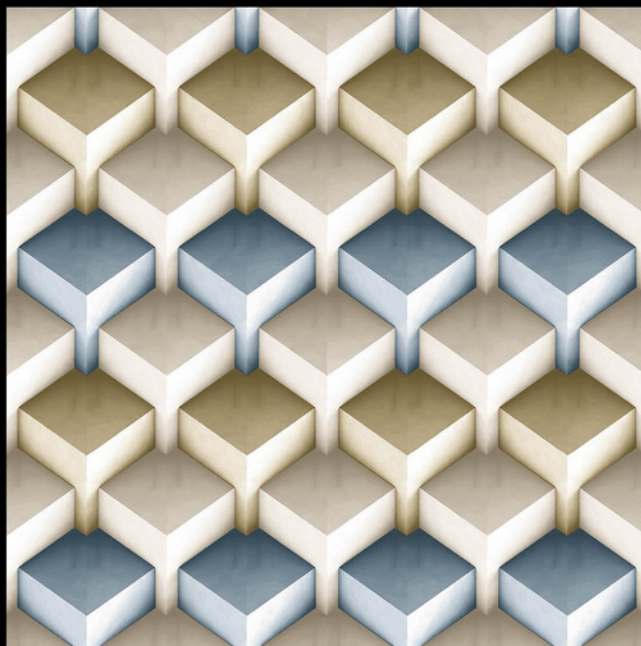

3D
SERIES

ADELE CERAMICA

| DESIGN -4034

| FINISH - MATT

600X
600MM