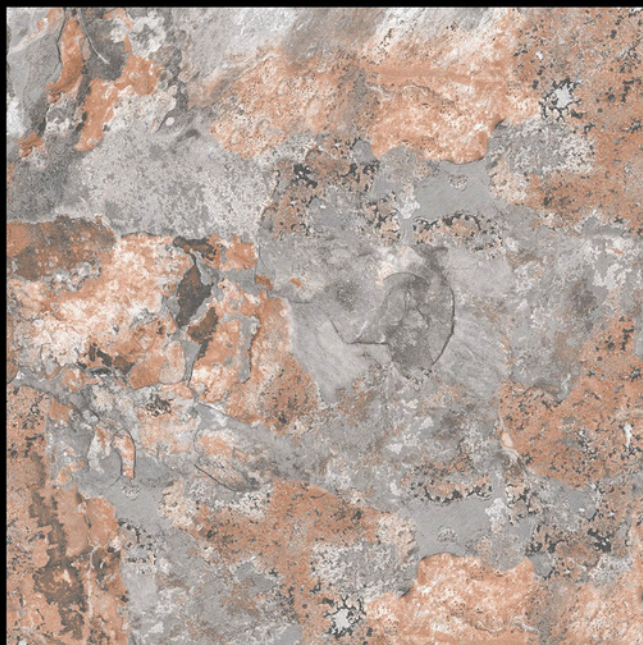

MATT
SERIES

| DESIGN -2010
| FINISH - MATT