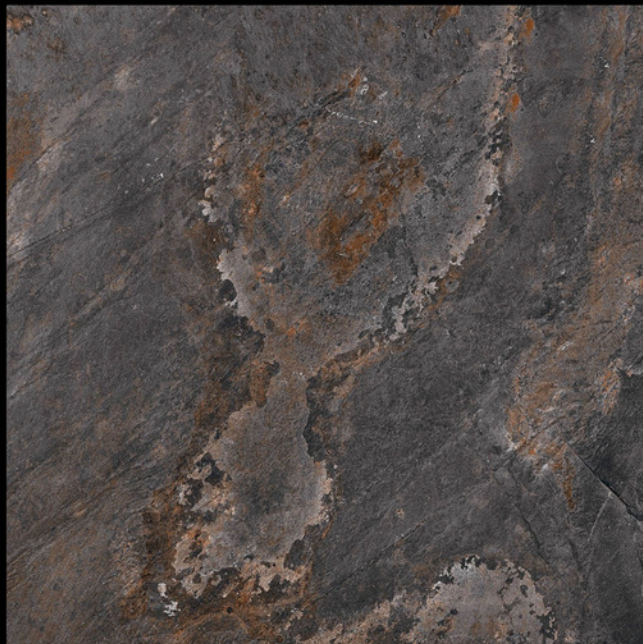

MATT
SERIES

ADELE CERAMICA

| **DESIGN -2018**
| **FINISH - MATT**