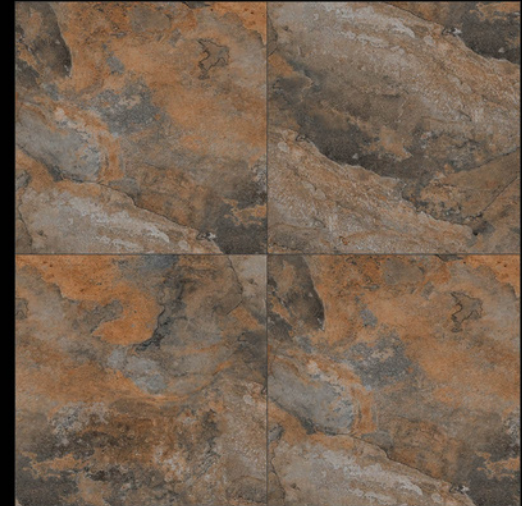

| Random - 03

600X
600MM