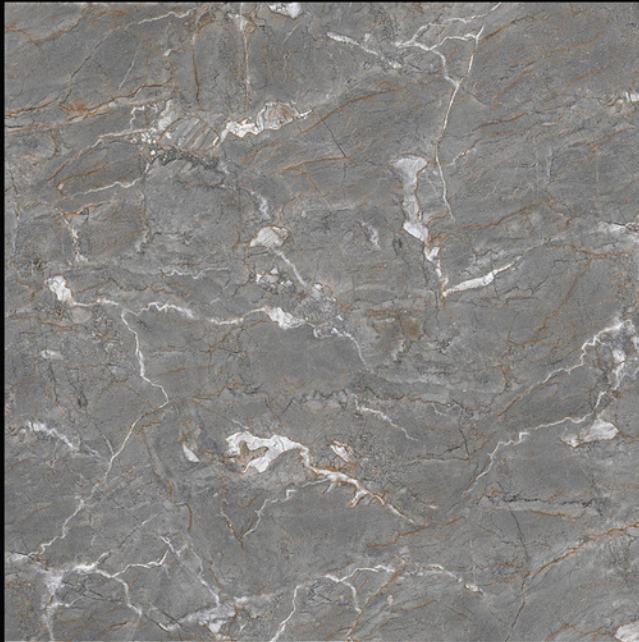

MATT
SERIES

| DESIGN -2065

| FINISH - MATT