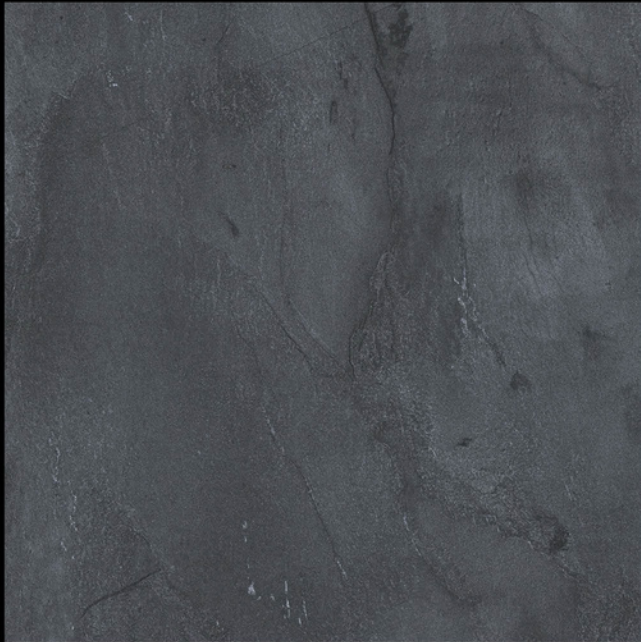

MATT
SERIES

ADELE CERAMICA

| DESIGN -2032

| FINISH - MATT