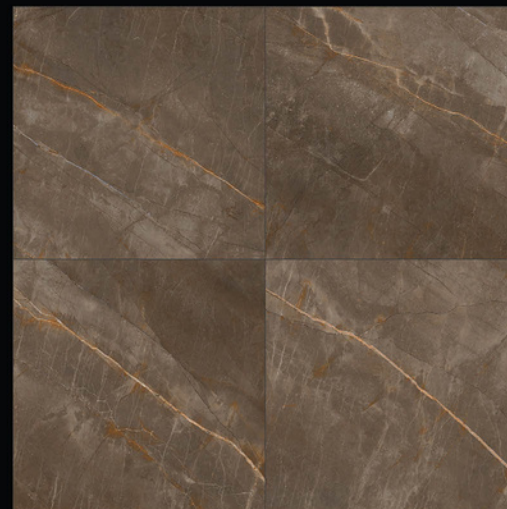

| Random - 04

600X
600MM