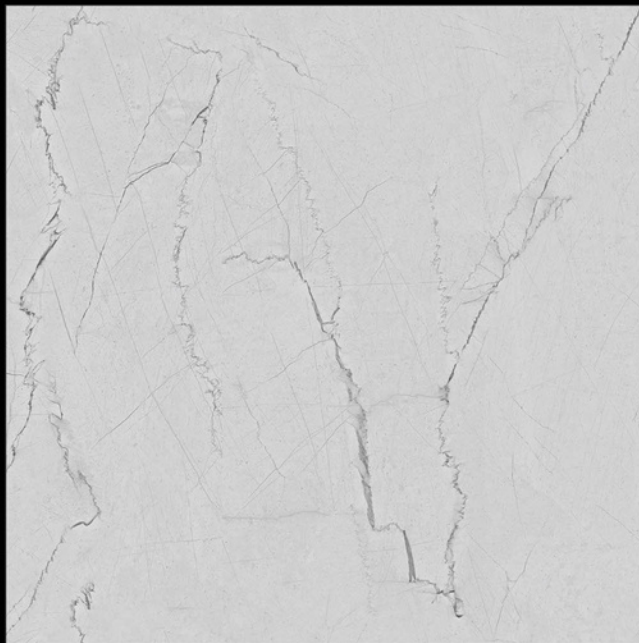

MATT
SERIES

ADELE CERAMICA

| **DESIGN -2007**
| **FINISH - MATT**