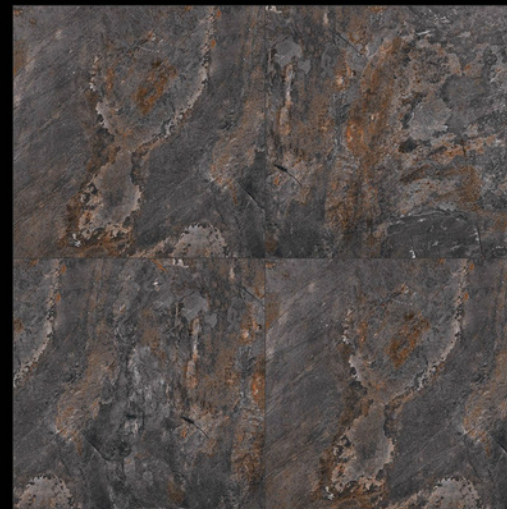

| **Random - 03**

600X
600MM