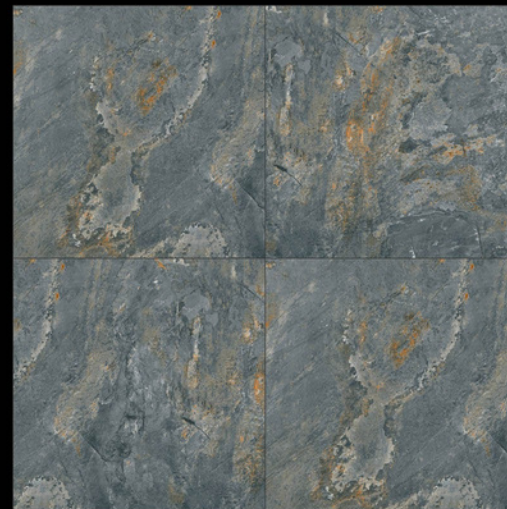

| Random - 03

600X
600MM