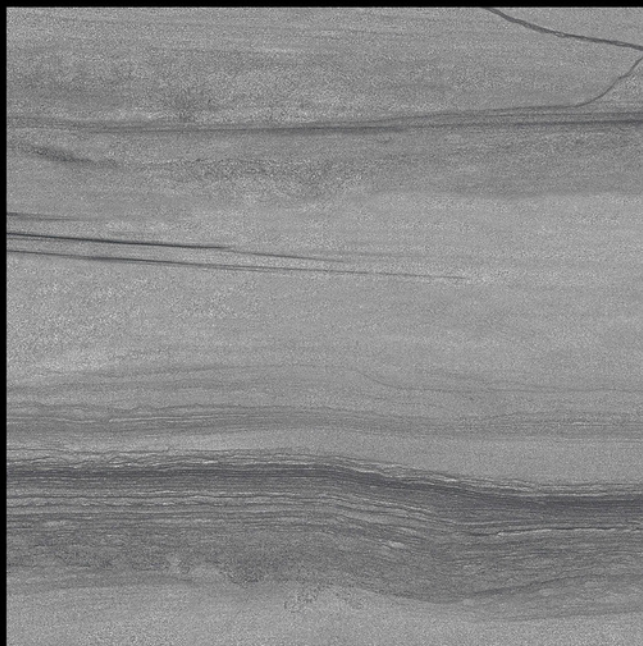

MATT
SERIES

| DESIGN -2043
| FINISH - MATT