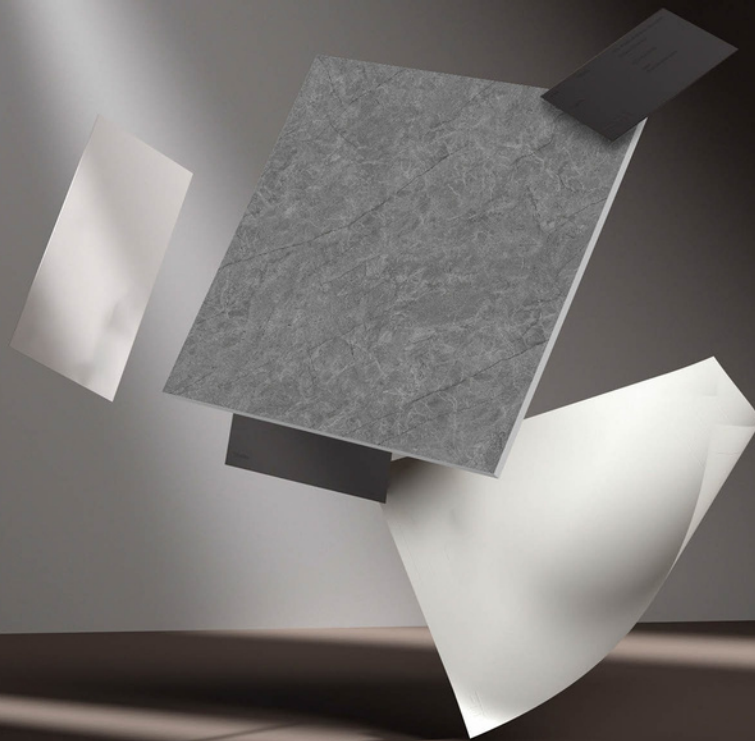

MATT SERIES
600x600MM

600x600mm

Size

600x600mm

MATT FINISH

- ⊖ Introducing the Matt Series: Where elegance meets practicality. These tiles boast a non-reflective surface for a sophisticated look while offering enhanced safety with their reduced slipperiness compared to glossy tiles.
- ⊖ Matt tiles have a non-reflective surface, which can add a subtle and sophisticated look to spaces. They are often chosen for areas where you want to avoid glare or excessive shine, such as bathrooms, kitchens, and living areas. These tiles can come in various colors, catering to a wide range of design preferences.