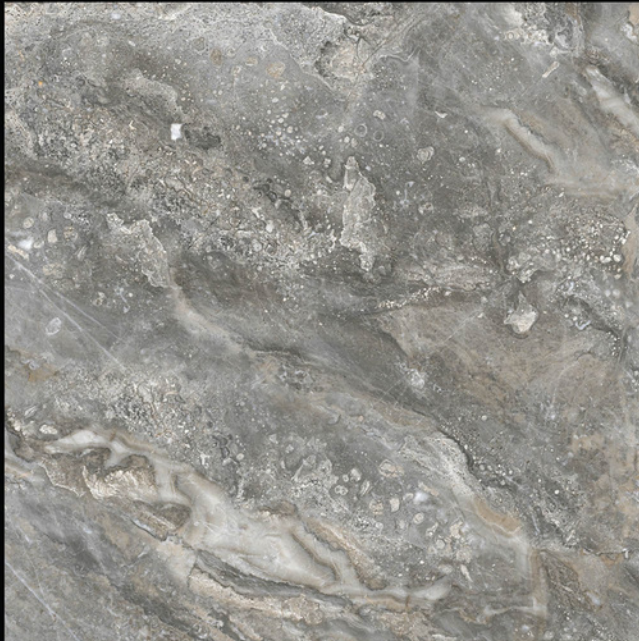

| DESIGN -2067
| FINISH - MATT

| Random - 04

600X
600MM

MATT
SERIES

ADELE CERAMICA

| DESIGN -2068
| FINISH - MATT

| Random - 04

600X
600MM