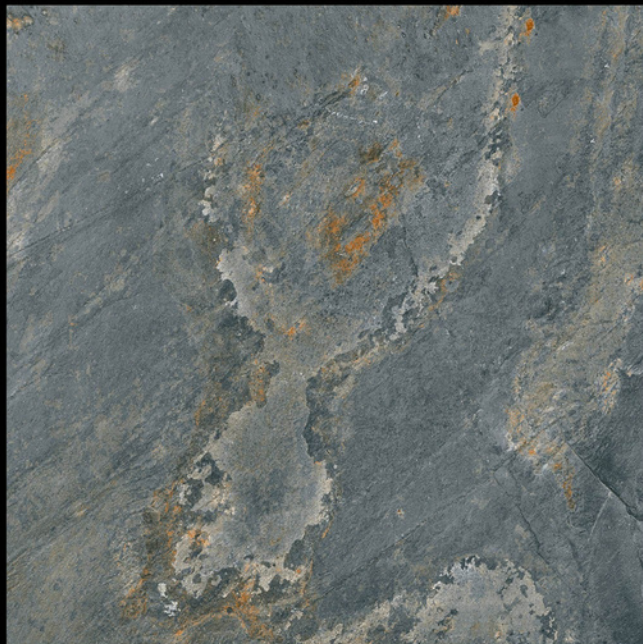

MATT
SERIES

| DESIGN -2019
| FINISH - MATT