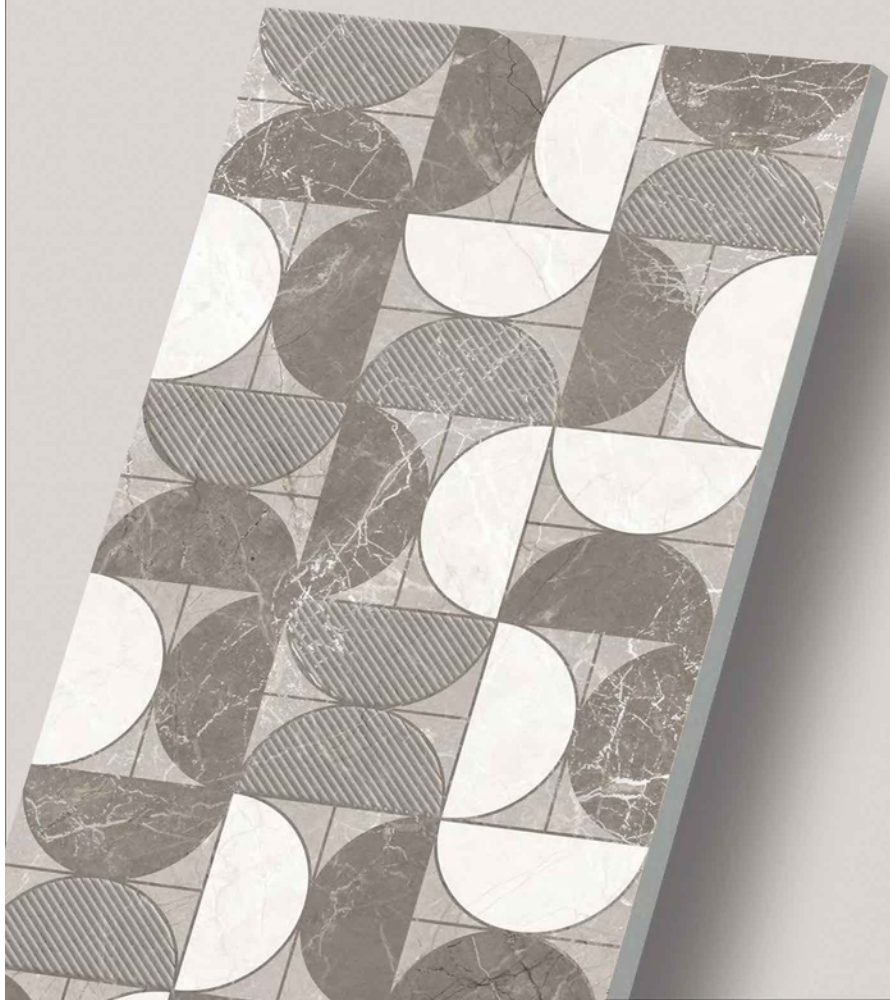

## LEO ASH

---

Finish:  
**Matt with Carving Effect**

Thickness:  
**9 mm**

Random

600x1200mm