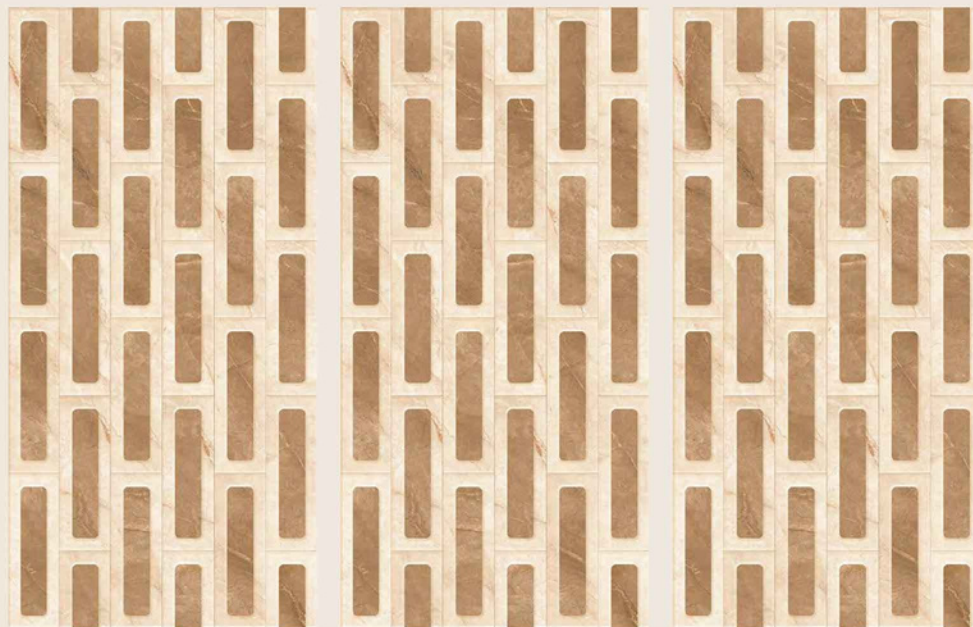

LETINA
CREMA DECOR

Finish:
Matt with Carving Effect

Thickness:
9 mm

Random