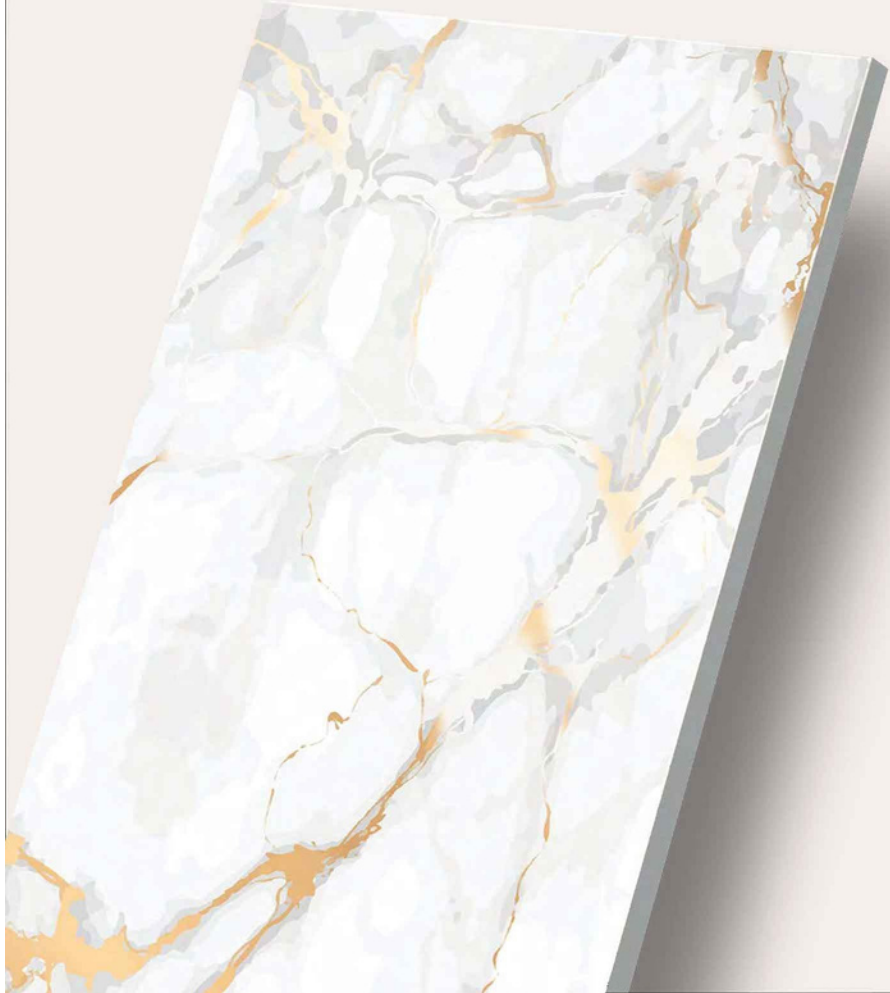

## LETINA NERO

---

Finish:  
**Matt with Carving Effect**

Thickness:  
**9 mm**

Random

600x1200mm