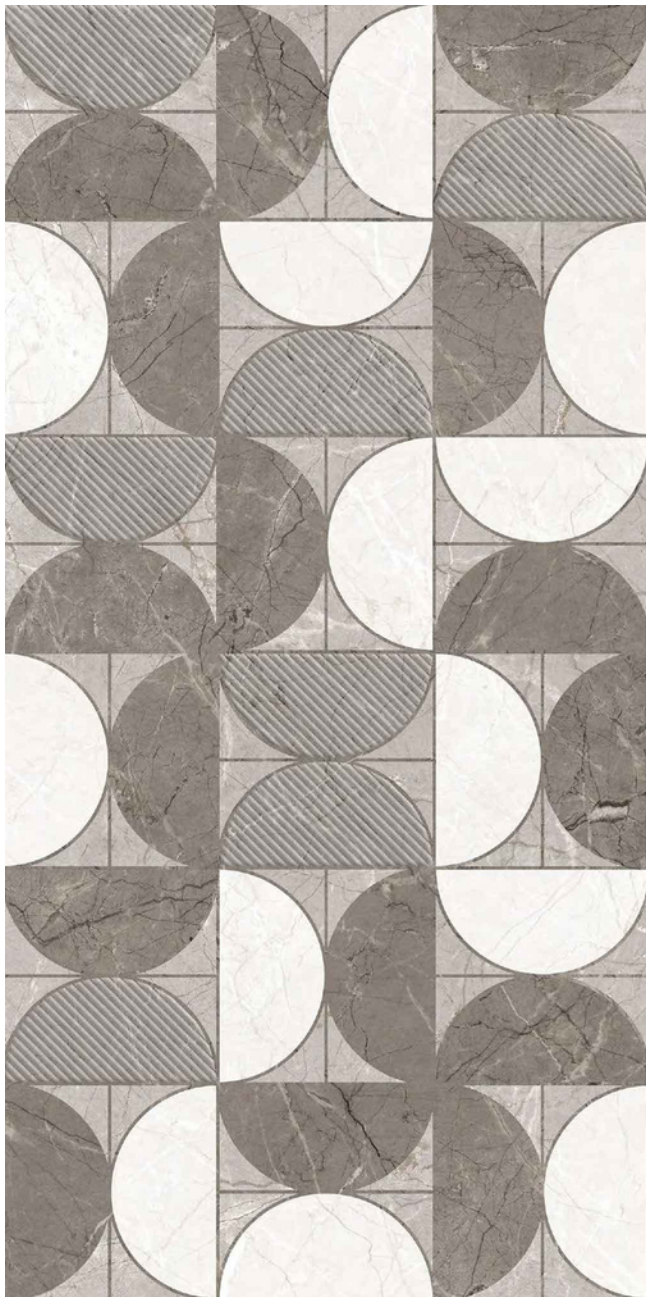

CARVING

COLLECTION