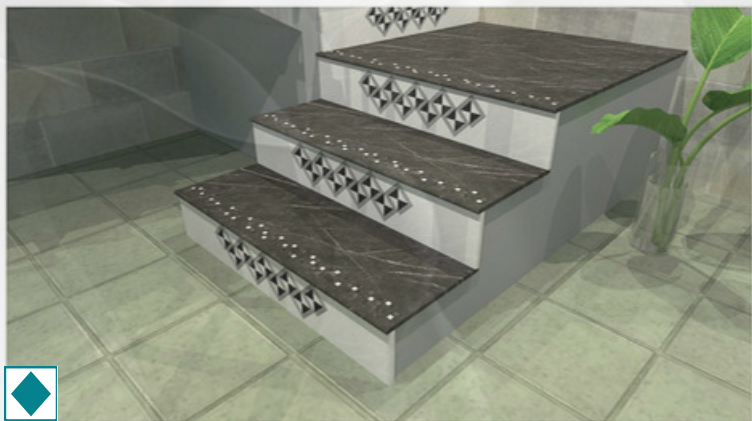

SR-7505

Matt Finish

PACKAGING DETAILS

PRODUCT	SIZE	PACKING	PACKING TYPE	WEIGHT
STEP	1200 x 300 mm	4 Pcs.	CARTOON BOX	28.8 kg.
RISER	1200 x 200 mm	4 Pcs.	CARTOON BOX	20 kg.