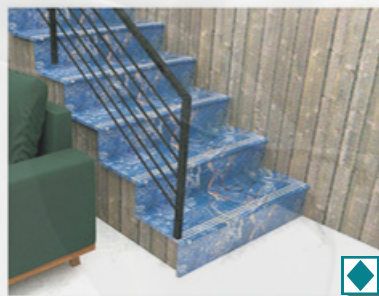

GLOSSY STEP & RISER 4 FEET

1200 X 300 mm | 1200 x 200 mm

M-580

SR-6053

High Gloss Finish

M-580

SR-6054

High Gloss Finish