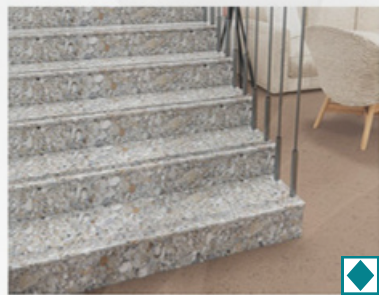

SR-1206

Matt Finish

PACKAGING DETAILS

PRODUCT	SIZE	PACKING	PACKING TYPE	WEIGHT
STEP	1200 x 300 mm	4 Pcs.	CARTOON BOX	28.8 kg.
RISER	1200 x 200 mm	4 Pcs.	CARTOON BOX	20 kg.