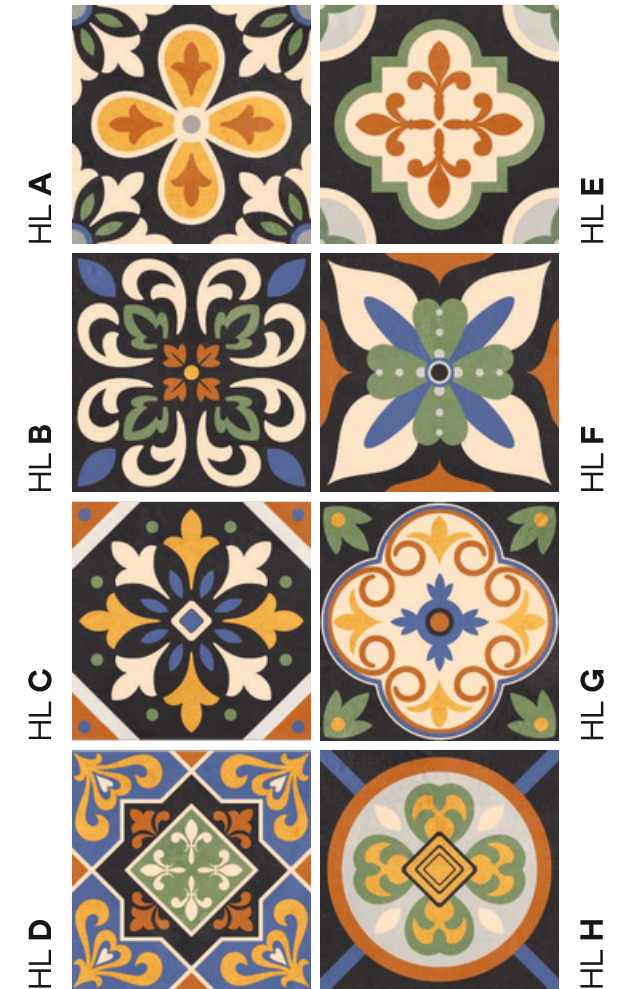

### 9MM Vitrified tiles

-   
 Indoor
-   
 Bathroom
-   
 Living
-   
 Kitchen
-   
 Bedroom

### 200x200mm . matt tiles

20006

20006 Random

Actual image