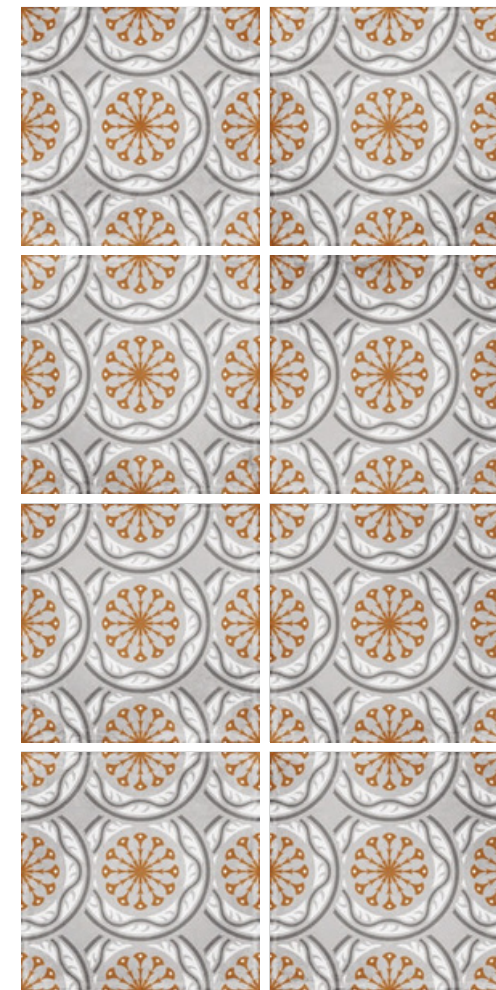

### 9MM Vitrified tiles

- Indoor
- Bathroom
- Living
- Kitchen
- Bedroom

10006

200x200mm . matt tiles

Decor

Base

10006 Decor Random

10006 Base Random