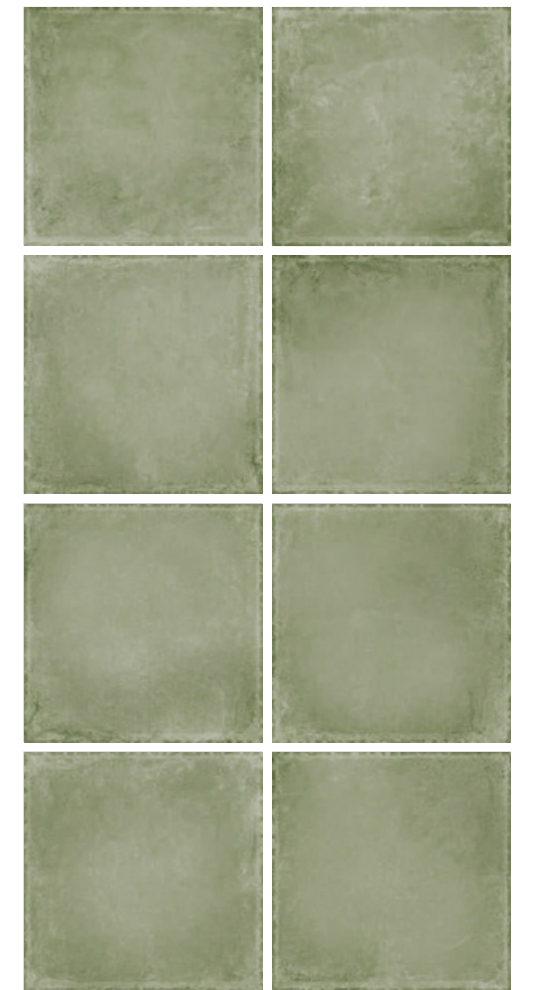

### 9MM Vitrified tiles

- Indoor
- Bathroom
- Living
- Kitchen
- Bedroom

10005

200x200mm . matt tiles

Decor

Base

10005 Decor Random

10005 Base Random