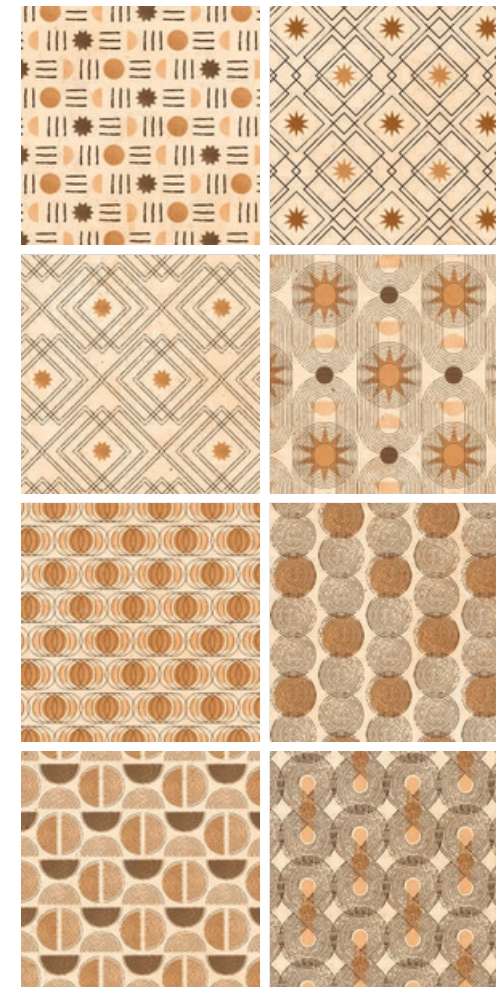

9MM Vitrified tiles

- Indoor
- Bathroom
- Living
- Kitchen
- Bedroom

6002

200x200mm . matt tiles

Decor

Base

6002 Decor Random

6002 Base Random