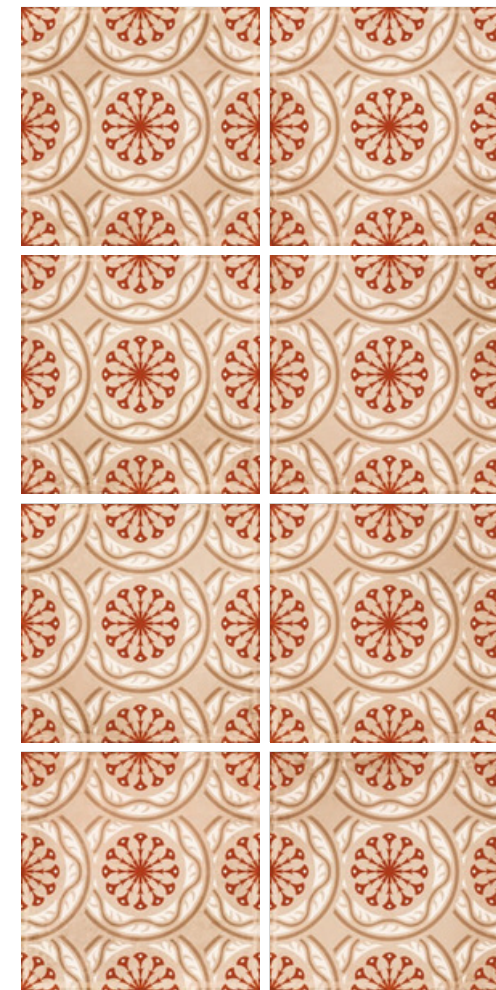

Base

10009 Decor Random

10009 Base Random

- 10009
- Base
- Decor

ADELE CERAMICA

WHERE UNDERSTATED  
GLAMOUR SPEAKS  
VOLUMES

200x200mm