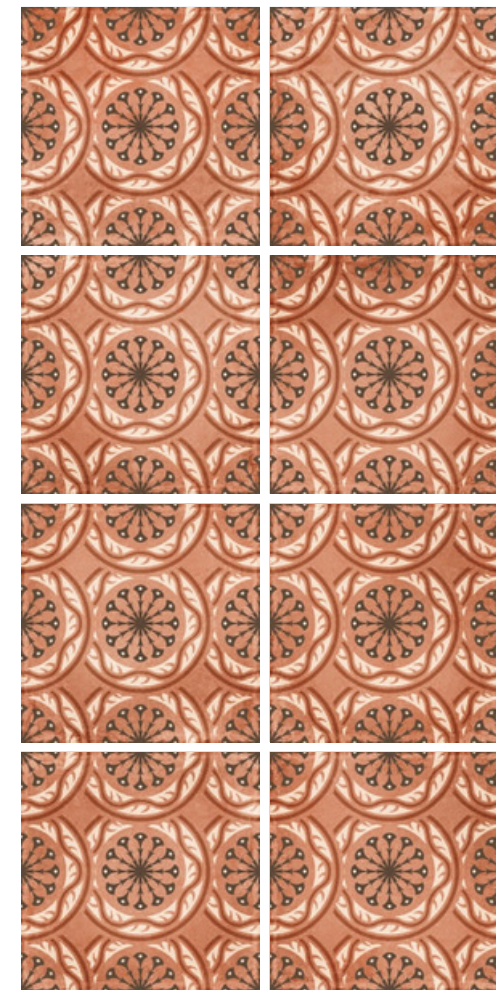

### 9MM Vitrified tiles

- Indoor
- Bathroom
- Living
- Kitchen
- Bedroom

10008

200x200mm . matt tiles

Decor

Base

10008 Decor Random

10008 Base Random