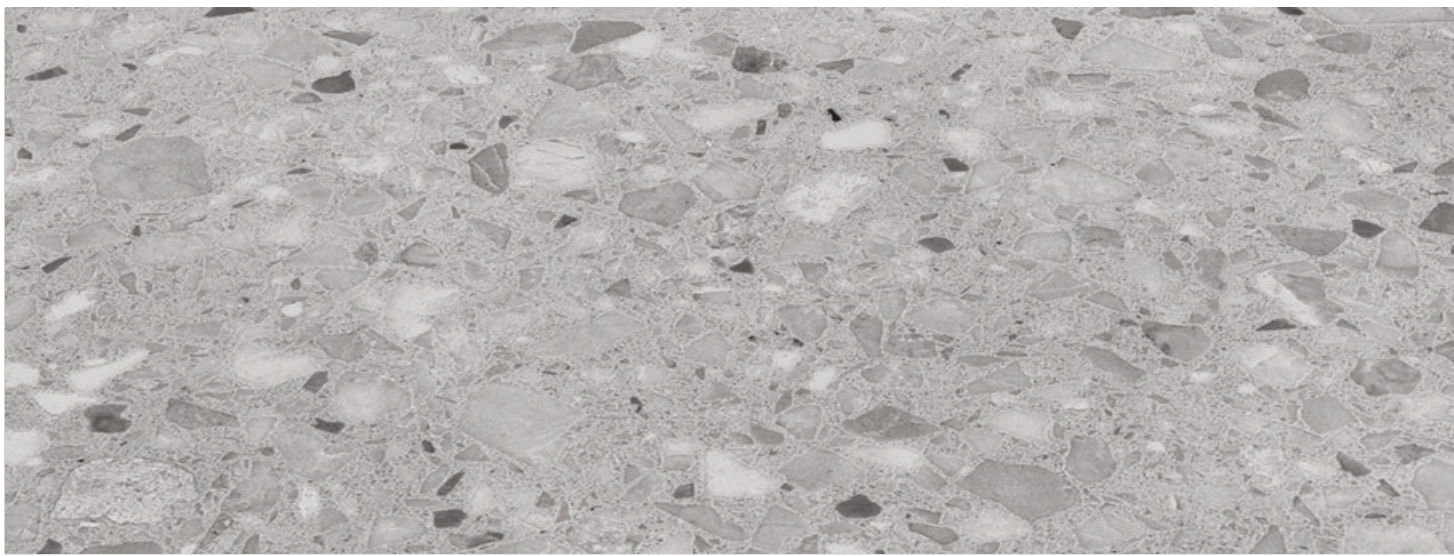

Actual image