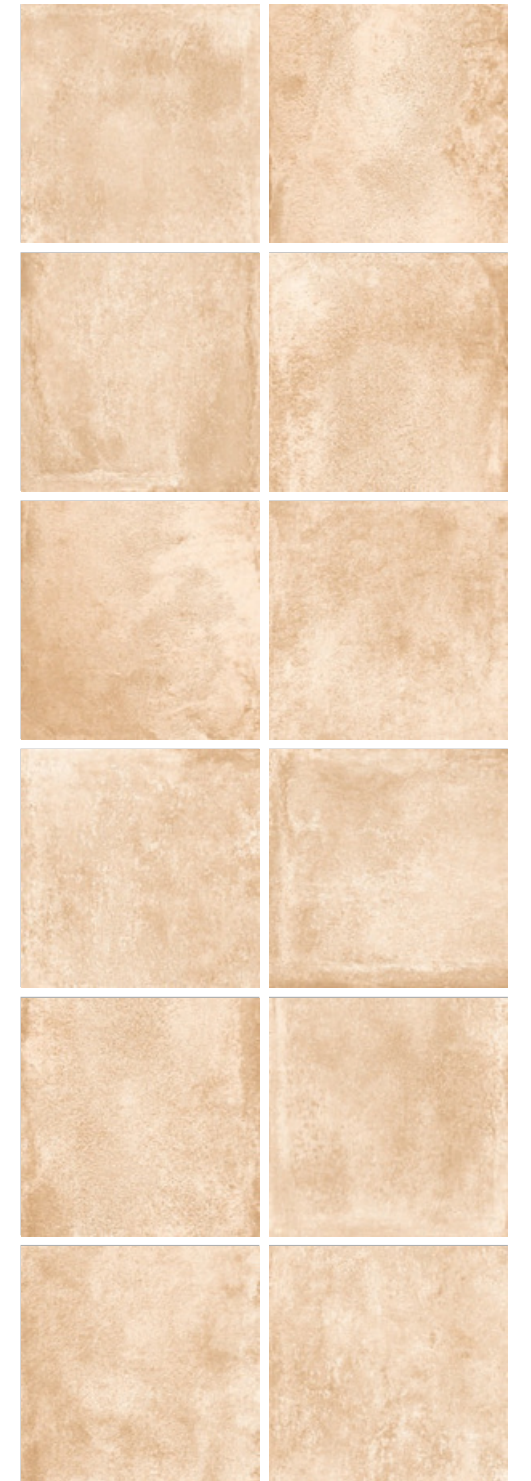

Actual image

200x200mm . matt tiles

7003

9MM Vitrified tiles

- Indoor
- Bathroom
- Living
- Kitchen
- Bedroom

7001

7001 Random

- 7001