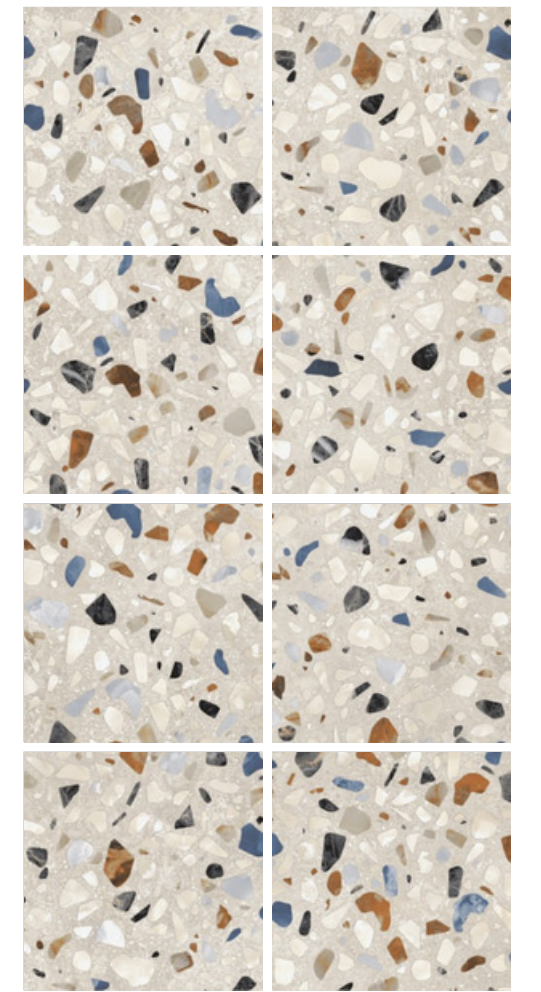

### 9MM Vitrified tiles

- Indoor
- Bathroom
- Living
- Kitchen
- Bedroom

7004

7004 Random

7002

7002 Random

- 7002

ADELE CERAMICA