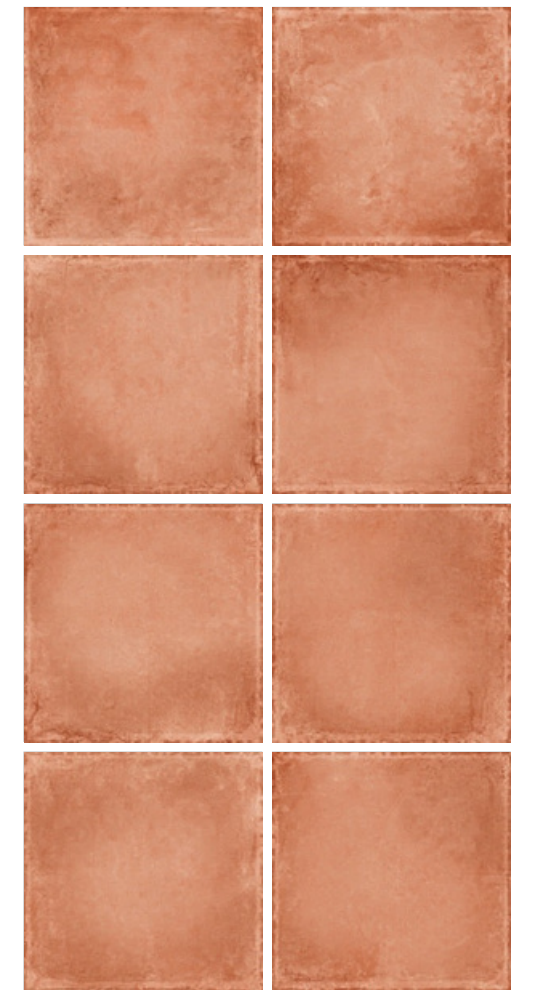

### 9MM Vitrified tiles

- Indoor
- Bathroom
- Living
- Kitchen
- Bedroom

10008

200x200mm . matt tiles

Decor

Base

10008 Decor Random

10008 Base Random