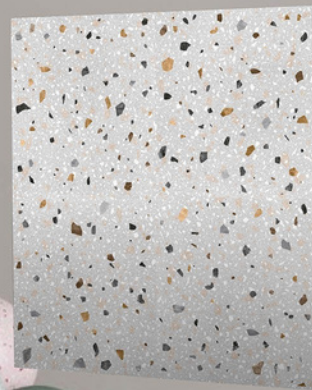

TERRAZO SERIES  
600x600MM

600x600mm

Size

**600x600mm**

**MATT FINISH**

- ⊖ Welcome to the world of Terrazzo Series Tiles, where timeless elegance meets modern design. These exquisite tiles are a celebration of classic artistry and contemporary aesthetics, bringing a touch of sophistication to any space.
- ⊖ Terrazzo, known for its stunning combination of marble, quartz, and granite chips embedded in a cementitious base, creates a unique and luxurious look that stands the test of time.