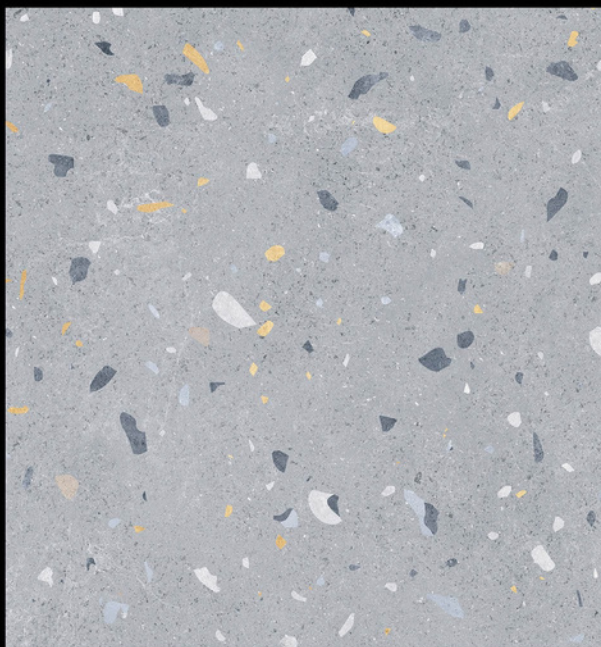

terrazo
SERIES

ADELE CERAMICA

| DESIGN -5504

| FINISH - MATT