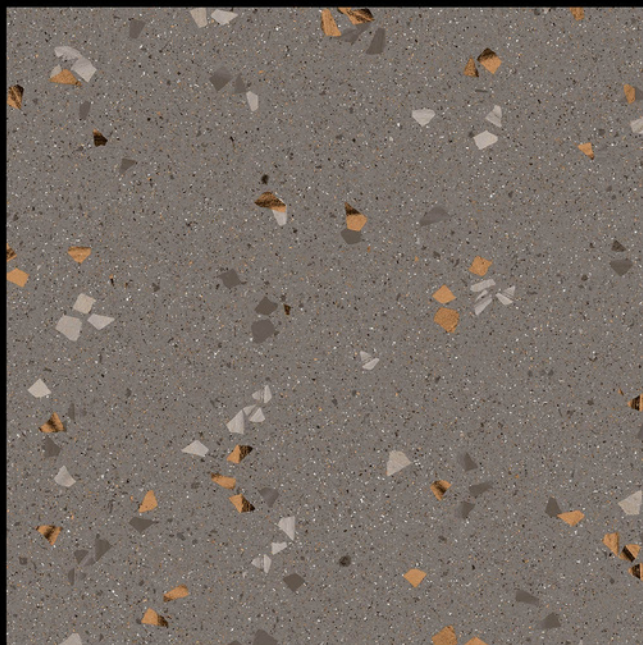

terrazzo
SERIES

ADELE CERAMICA

| DESIGN -5508
| FINISH - MATT