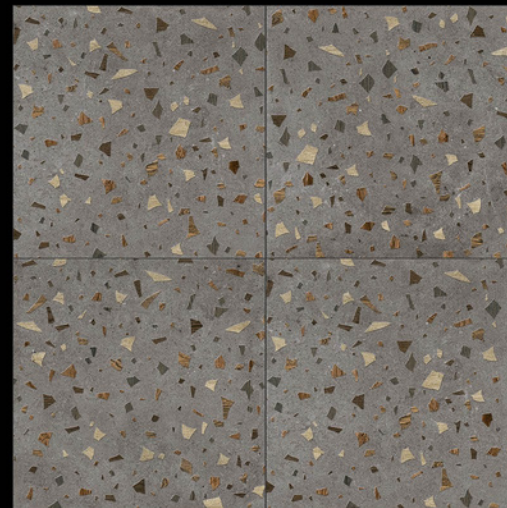

| DESIGN -5502  
| FINISH - MATT

| Random - 03

**600X**  
**600MM**

**terrazzo**  
SERIES

**ADELE CERAMICA**

**DESIGN -5503**  
**FINISH - MATT**

**Random - 03**

**600X**  
**600MM**