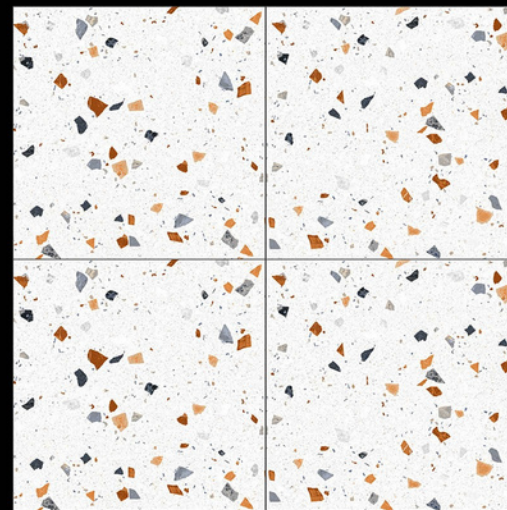

**600X**  
**600MM**

**terrazzo**  
SERIES

**ADELE CERAMICA**

DESIGN -5512

FINISH - MATT

Random - 02

**600X**  
**600MM**

**terrazzo**  
SERIES