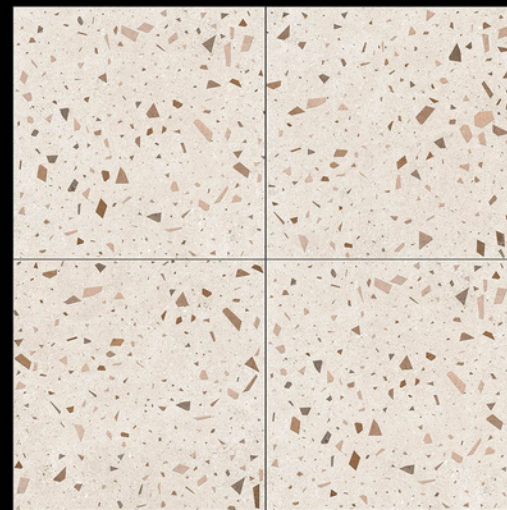

| DESIGN -5505  
| FINISH - MATT

| Random - 03

**600X**  
**600MM**

**terrazzo**  
SERIES

**ADELE CERAMICA**

| DESIGN -5506  
| FINISH - MATT

| Random - 03

**600X**  
**600MM**