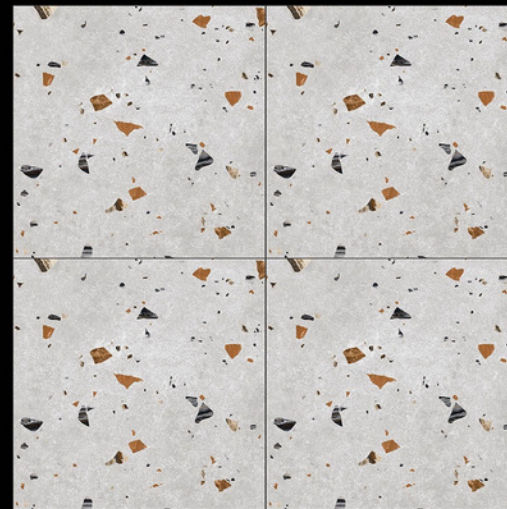

terrazzo
SERIES

ADELE CERAMICA

| DESIGN -5517
| FINISH - MATT

600X
600MM