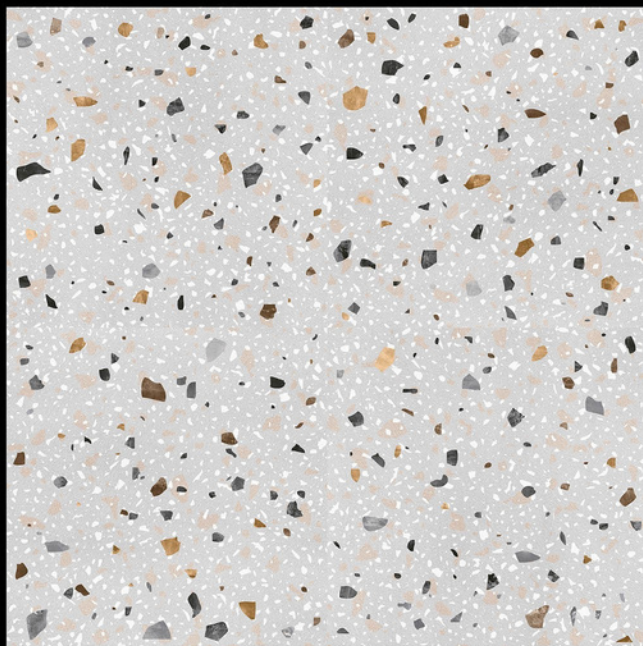

terrazzo
SERIES

ADELE CERAMICA

| DESIGN -5513
| FINISH - MATT

600X
600MM