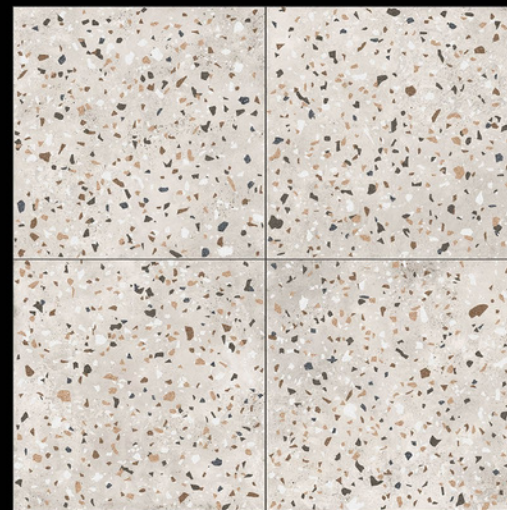

  
**ADELE CERAMICA**

| DESIGN -5513  
| FINISH - MATT

**600X**  
**600MM**

**terrazzo**  
SERIES

**ADELE CERAMICA**

| DESIGN -5514  
| FINISH - MATT

| Random - 04

**600X**  
**600MM**