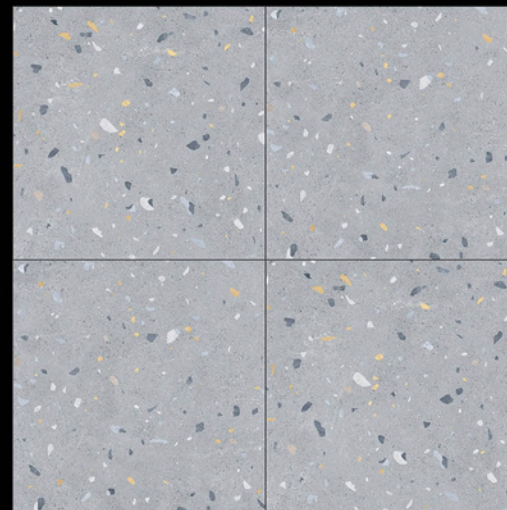

| Random - 02

600X
600MM