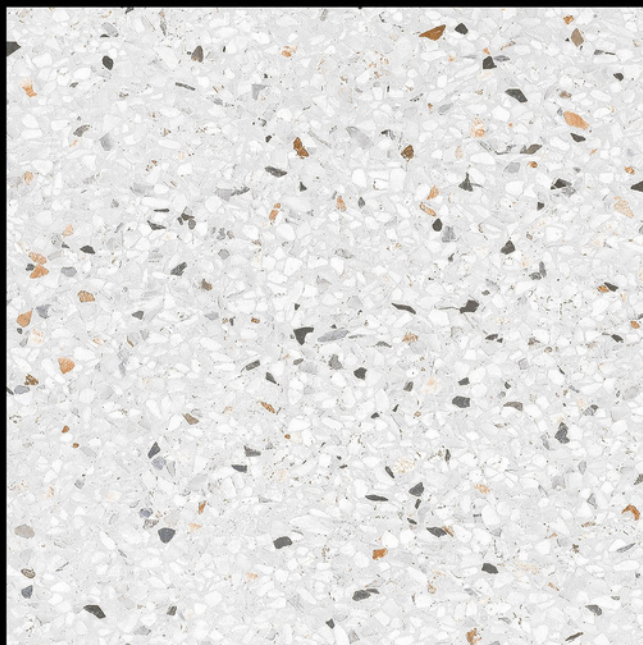

terrazo
SERIES

ADELE CERAMICA

| DESIGN -5507
| FINISH - MATT