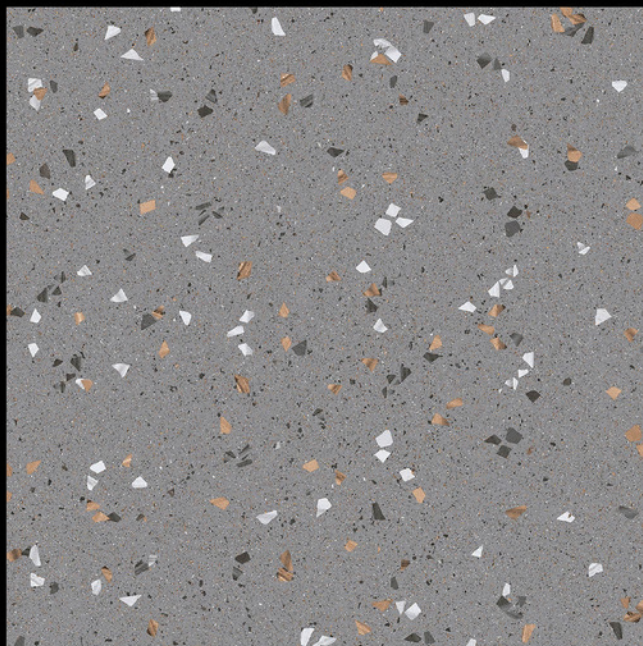

ECO  
FRIENDLY

**terrazo**  
SERIES

  
ADELE CERAMICA

| DESIGN -5501  
| FINISH - MATT

| Random - 03

**600X**  
**600MM**

**terrazzo**  
SERIES

  
**ADELE CERAMICA**