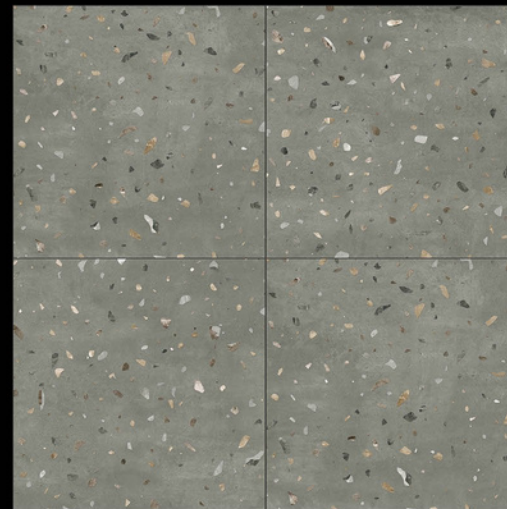

| Random - 03

600X
600MM