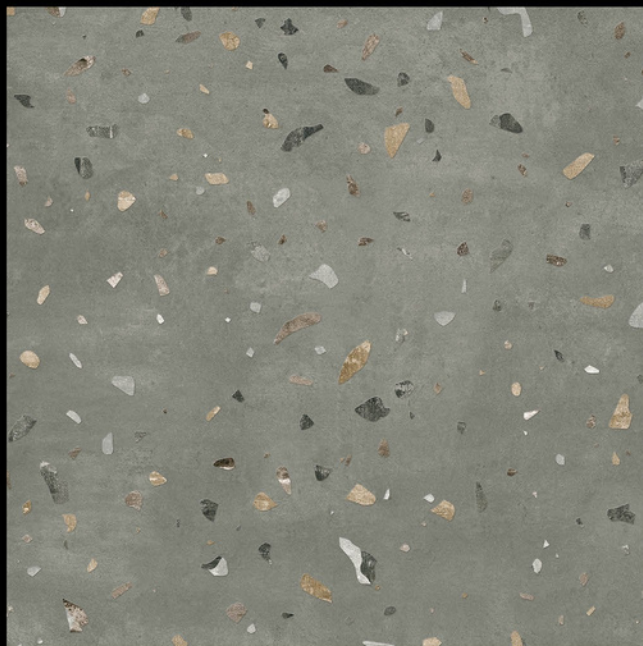

**terrazo**  
SERIES

  
**ADELE CERAMICA**

| DESIGN -5504

| FINISH - MATT

| Random - 02

**600X**  
**600MM**

**terrazzo**  
SERIES

  
**ADELE CERAMICA**