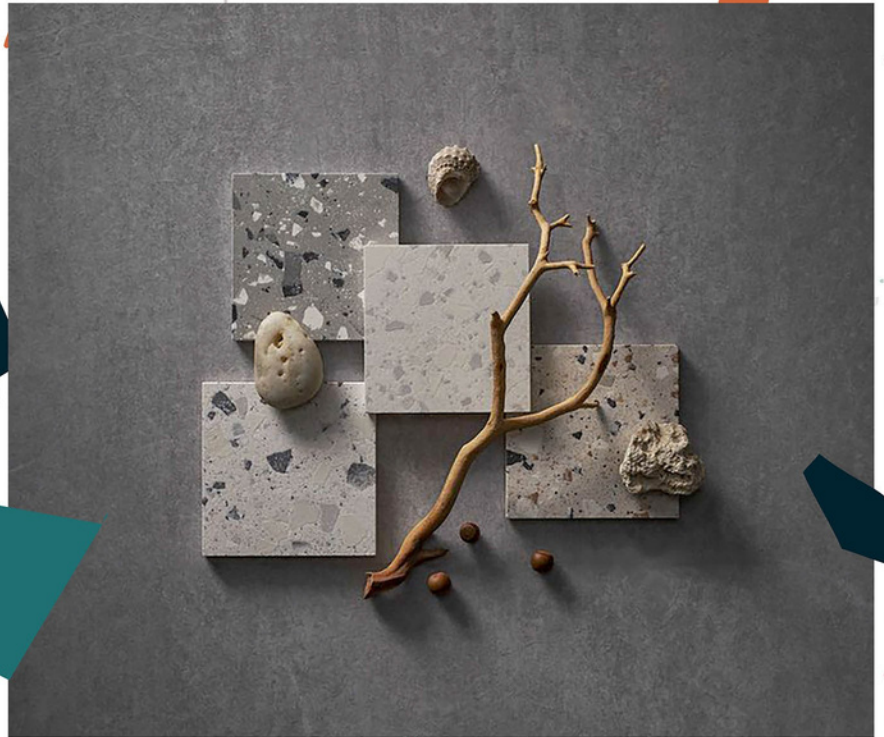

Embrace the charm of Terrazzo Series Tiles and elevate your interior design to new heights of beauty and grace.