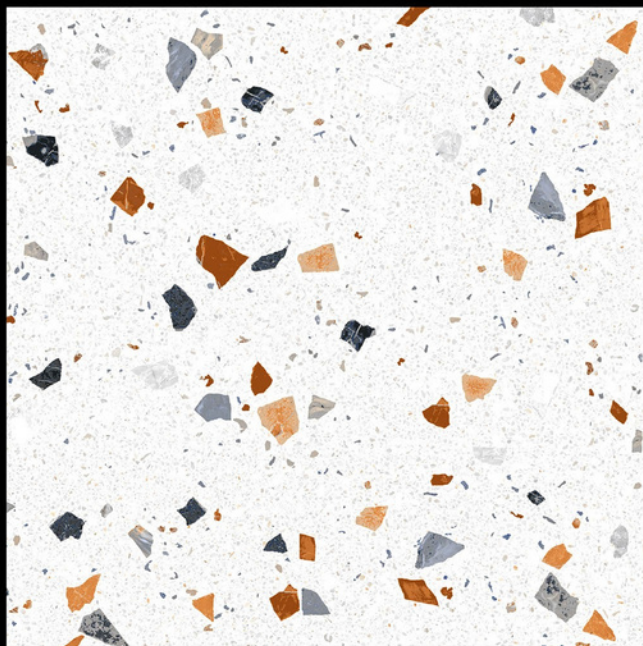

terrazzo
SERIES

ADELE CERAMICA

DESIGN -5512

FINISH - MATT