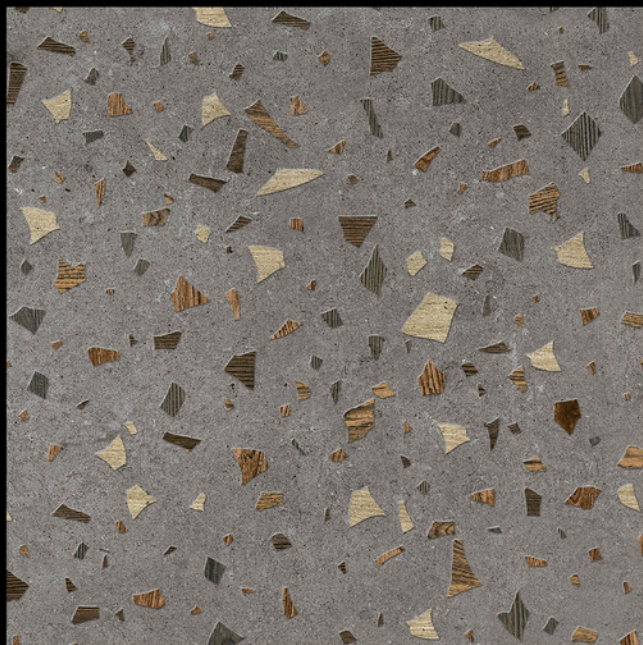

terrazzo
SERIES

ADELE CERAMICA

DESIGN -5503
FINISH - MATT