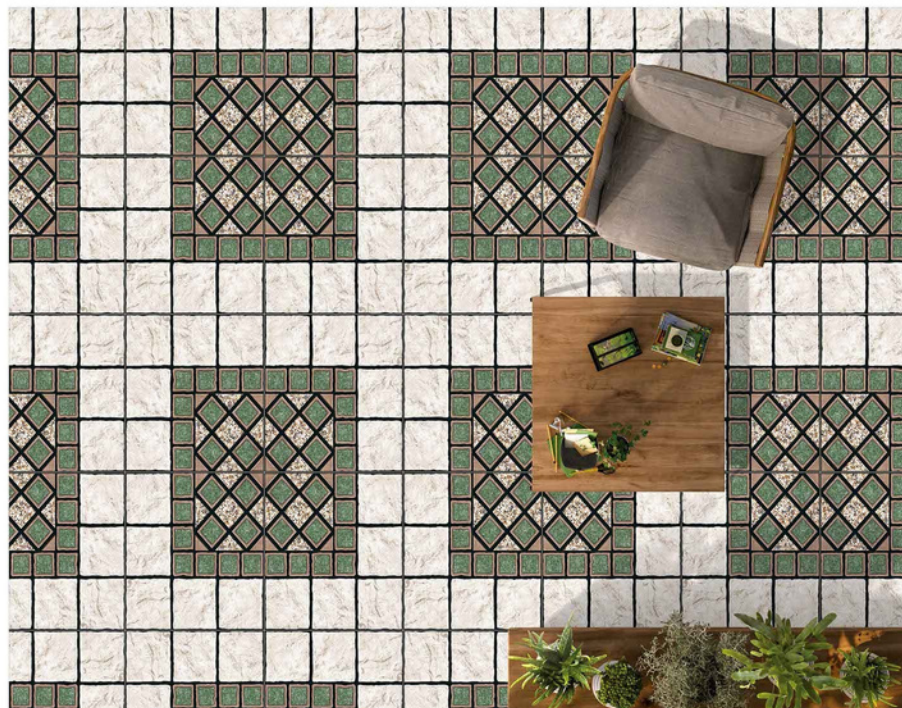

11MM THICKNESS

Oxford 7007

HEAVY DUTY
VITRIFIED PARKING TILES

**500 X
500MM**

OXFORD
SERIES

Oxford 7008

11MM THICKNESS

ADELE CERAMICA