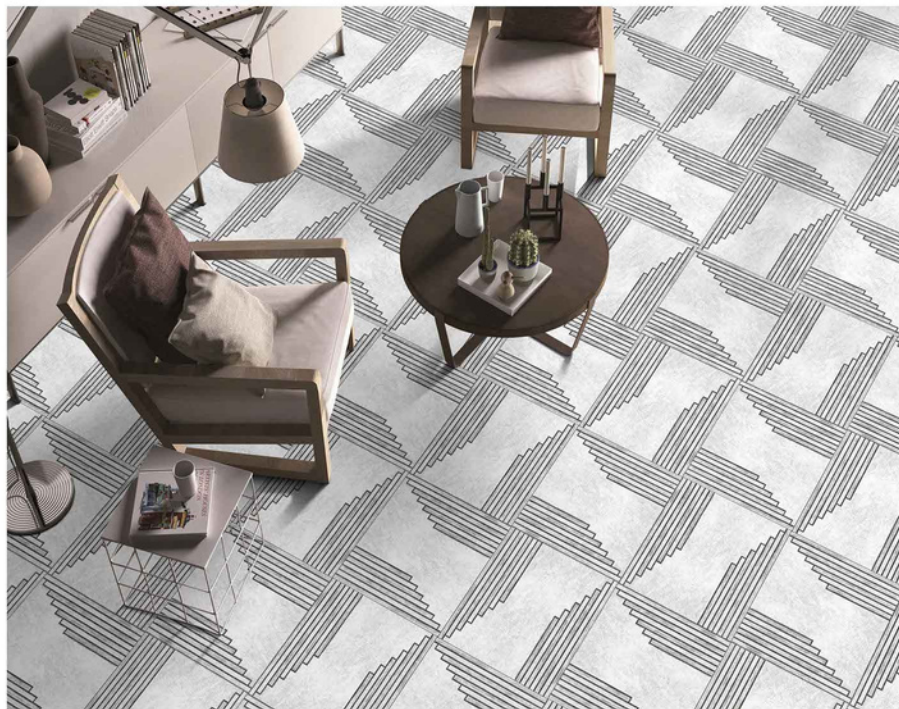

**500 X
500MM**

LINER
SERIES

Liner 7001

11MM THICKNESS

ADELE CERAMICA

HEAVY DUTY
VITRIFIED PARKING TILES

**500 X
500MM**

LINER
SERIES