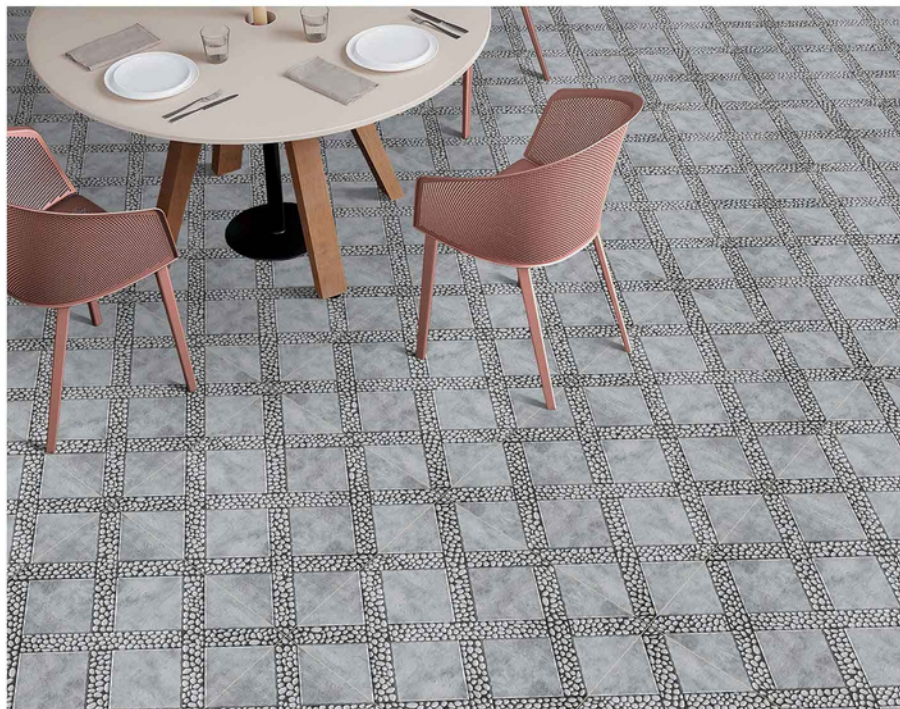

500 X
500MM

CHEXTONE
SERIES

CHEXTONE 7007

11MM THICKNESS

ADELE CERAMICA

HEAVY DUTY
VITRIFIED PARKING TILES

500 X
500MM

CHEXTONE
SERIES