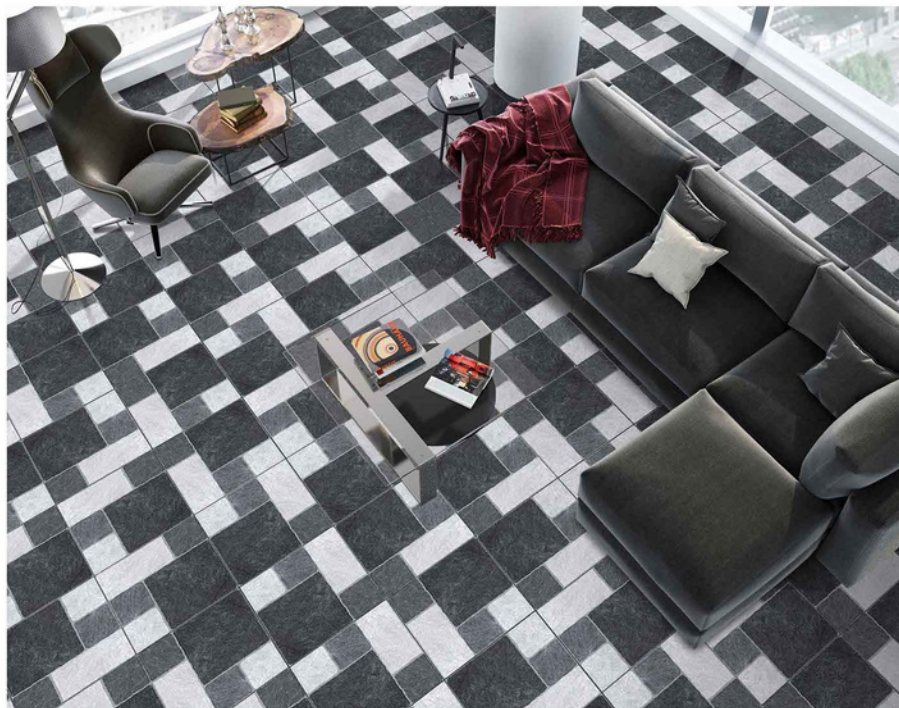

**500 X
500MM**

CUBIX
SERIES

11MM THICKNESS

Cubix 7008

HEAVY DUTY
VITRIFIED PARKING TILES

**500 X
500MM**

CUBIX
SERIES

11MM THICKNESS