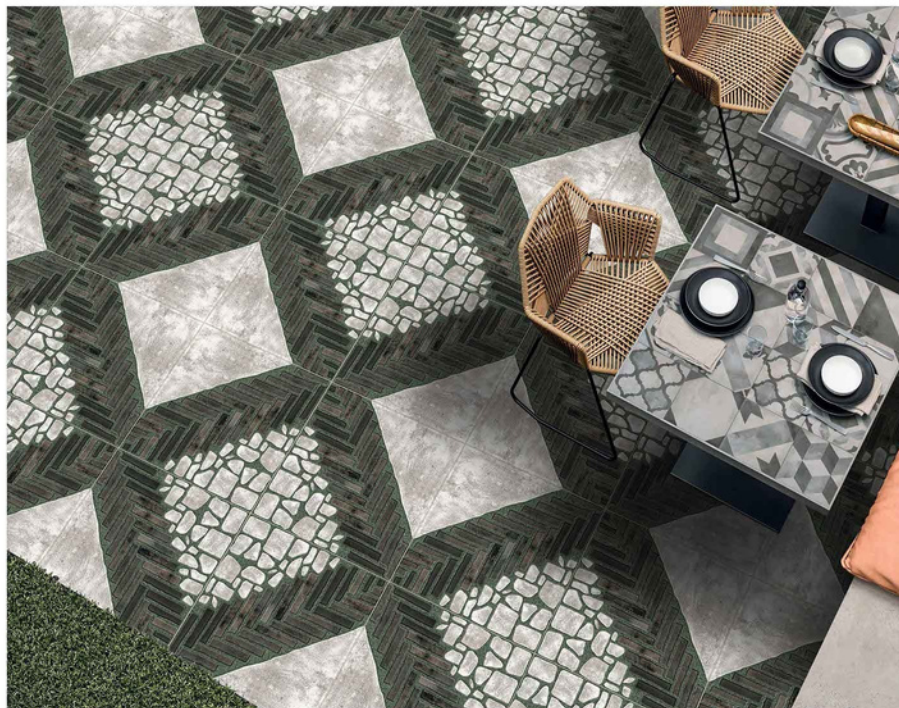

11MM THICKNESS

ARK STONE 7003

HEAVY DUTY
VITRIFIED PARKING TILES

**500 X
500MM**

ARK STONE
SERIES

11MM THICKNESS

ARK STONE 7004

HEAVY DUTY
VITRIFIED PARKING TILES