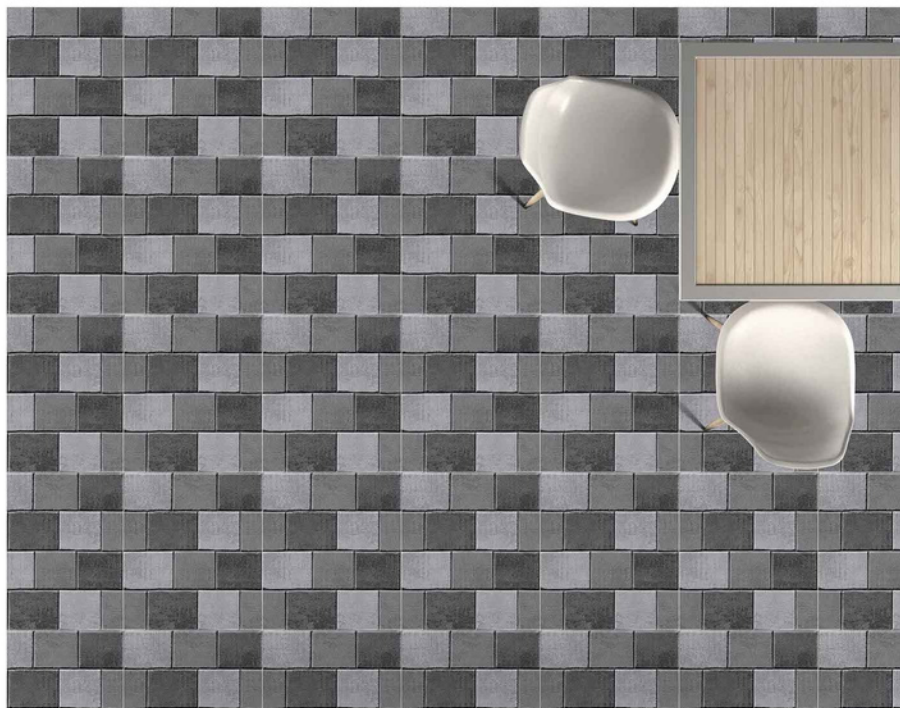

HEAVY DUTY
VITRIFIED PARKING TILES

**500 X
500MM**

PARADISE
SERIES

11MM THICKNESS