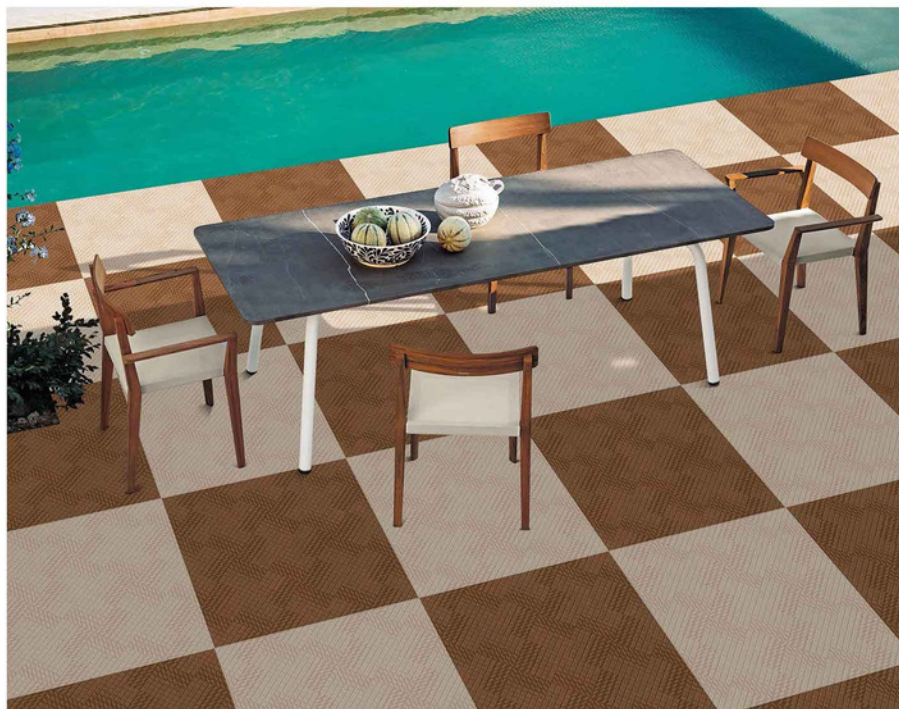

11MM THICKNESS

**500 X
500MM**

LIVERPOOL
SERIES

LIVERPOOL 7002

LIVERPOOL 7001

HEAVY DUTY
VITRIFIED PARKING TILES

**500 X
500MM**

LIVERPOOL
SERIES