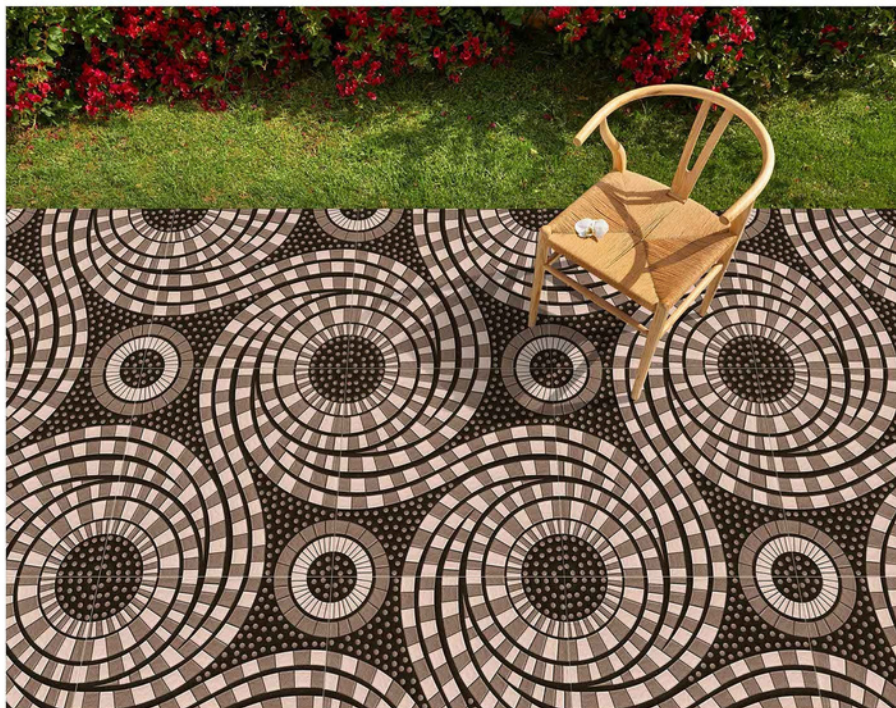

PORTICO
SERIES

11MM THICKNESS

PORTICO 7002

HEAVY DUTY
VITRIFIED PARKING TILES

**500 X
500MM**

PORTICO
SERIES

11MM THICKNESS

PORTICO 7003