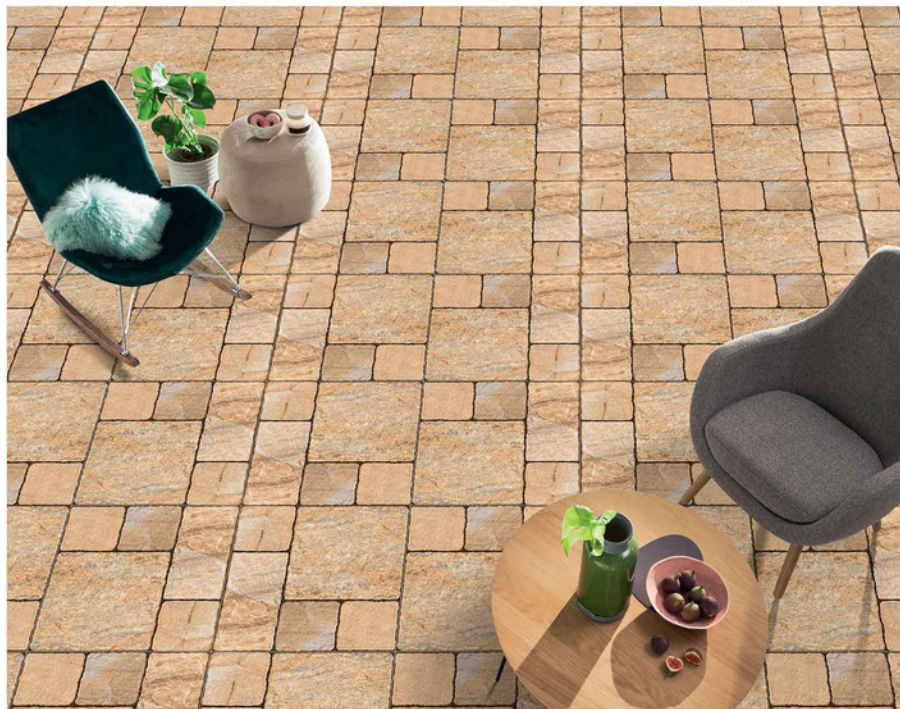

HEAVY DUTY
VITRIFIED PARKING TILES

**500 X
500MM**

CUBIX
SERIES

11MM THICKNESS

ADELE CERAMICA