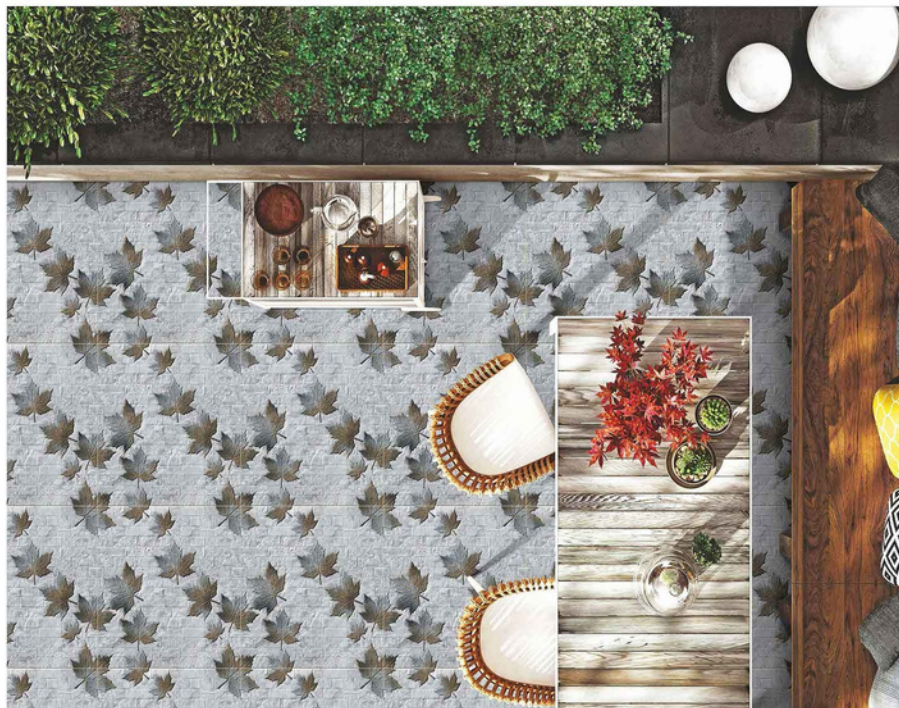

HEAVY DUTY
VITRIFIED PARKING TILES

**500 X
500MM**

LEAF
SERIES

11MM THICKNESS