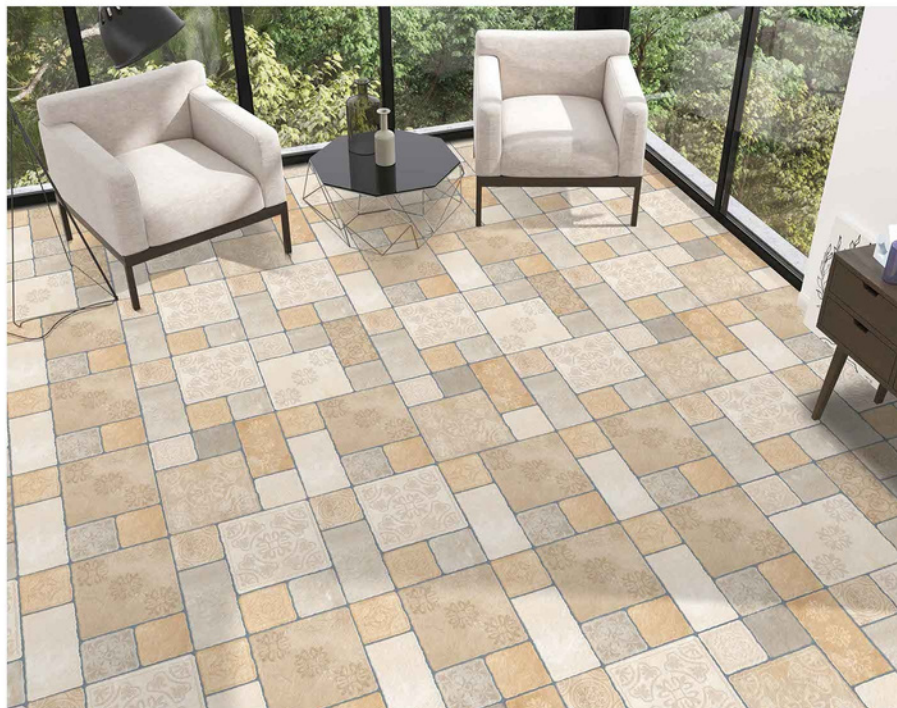

Cubix 7009

HEAVY DUTY
VITRIFIED PARKING TILES

**500 X
500MM**

CUBIX
SERIES

11MM THICKNESS

Cubix 7010

HEAVY DUTY
VITRIFIED PARKING TILES

**500 X
500MM**