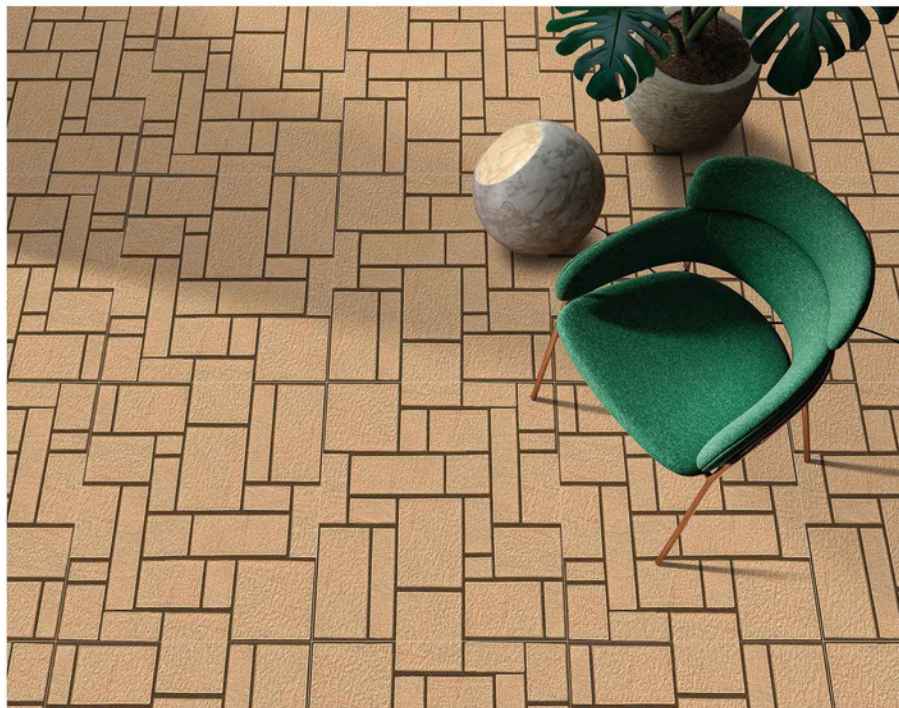

UNIKA 7003

HEAVY DUTY
VITRIFIED PARKING TILES

**500 X
500MM**

UNIKA
SERIES

11MM THICKNESS

UNIKA 7004

HEAVY DUTY
VITRIFIED PARKING TILES

**500 X
500MM**