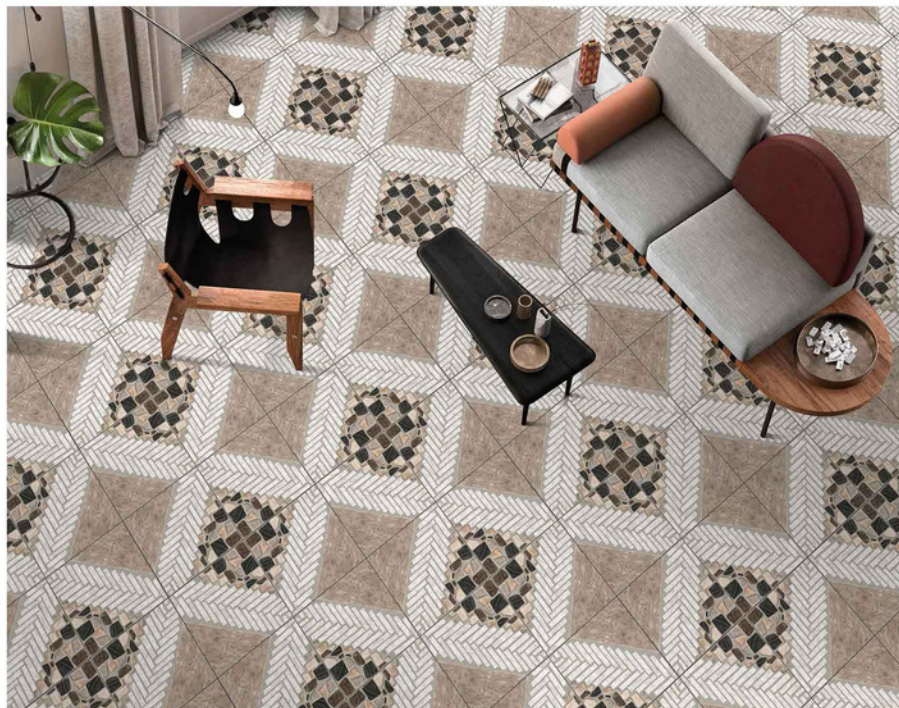

Arkstone 7006

HEAVY DUTY
VITRIFIED PARKING TILES

**500 X
500MM**

ARKSTONE
SERIES

Arkstone 7007

11MM THICKNESS

ADELE CERAMICA

HEAVY DUTY
VITRIFIED PARKING TILES