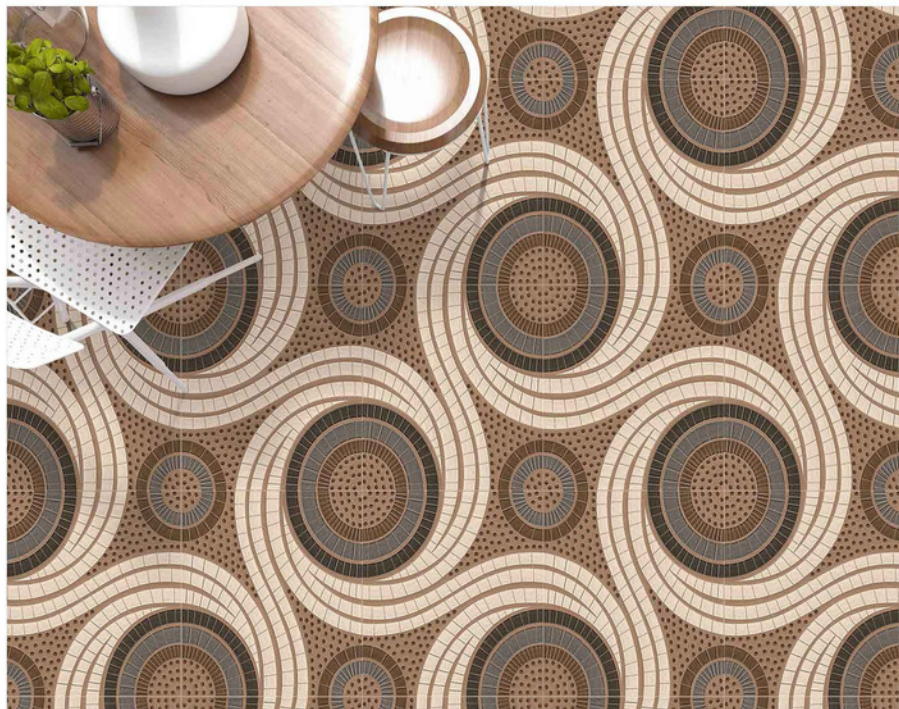

HEAVY DUTY
VITRIFIED PARKING TILES

**500 X
500MM**

PORTICO
SERIES

11MM THICKNESS