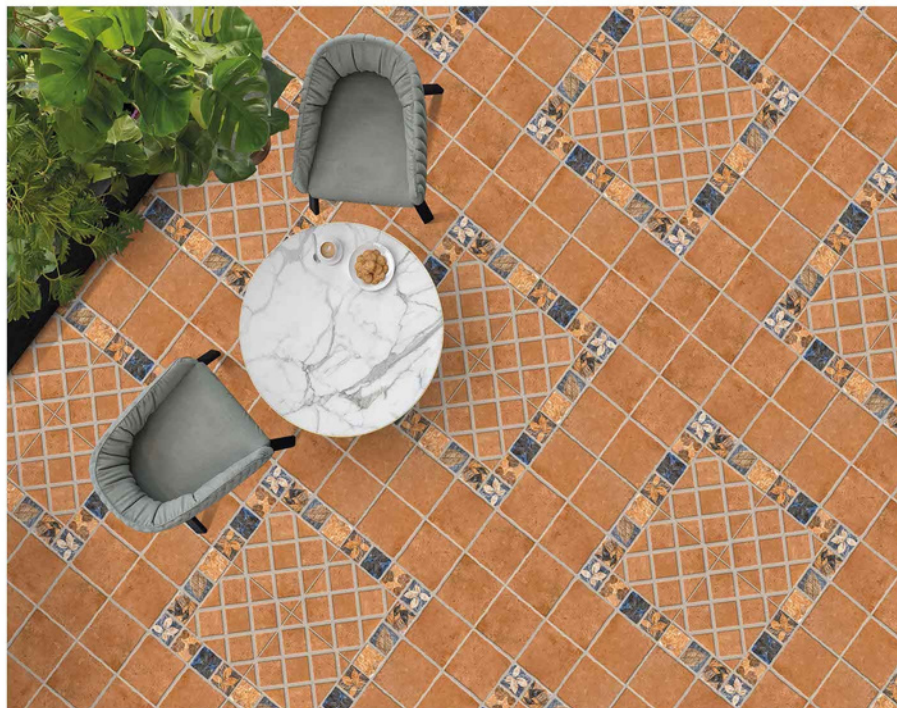

HEAVY DUTY
VITRIFIED PARKING TILES

**500 X
500MM**

OXFORD
SERIES

11MM THICKNESS