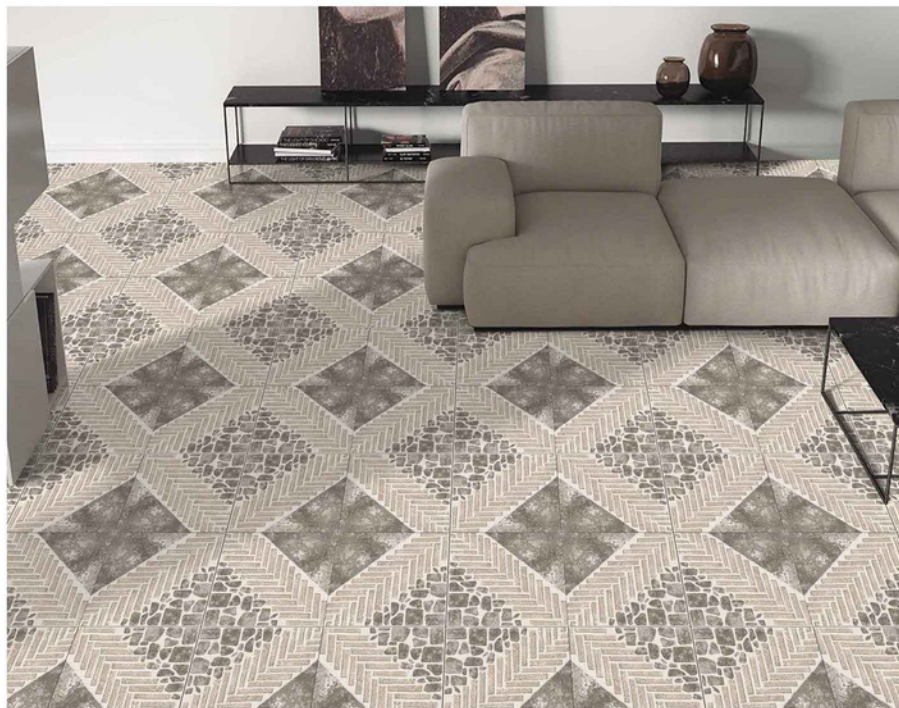

**500 X
500MM**

ARKSTONE
SERIES

11MM THICKNESS

Arkstone 7008

HEAVY DUTY
VITRIFIED PARKING TILES

**500 X
500MM**

ARKSTONE
SERIES

11MM THICKNESS