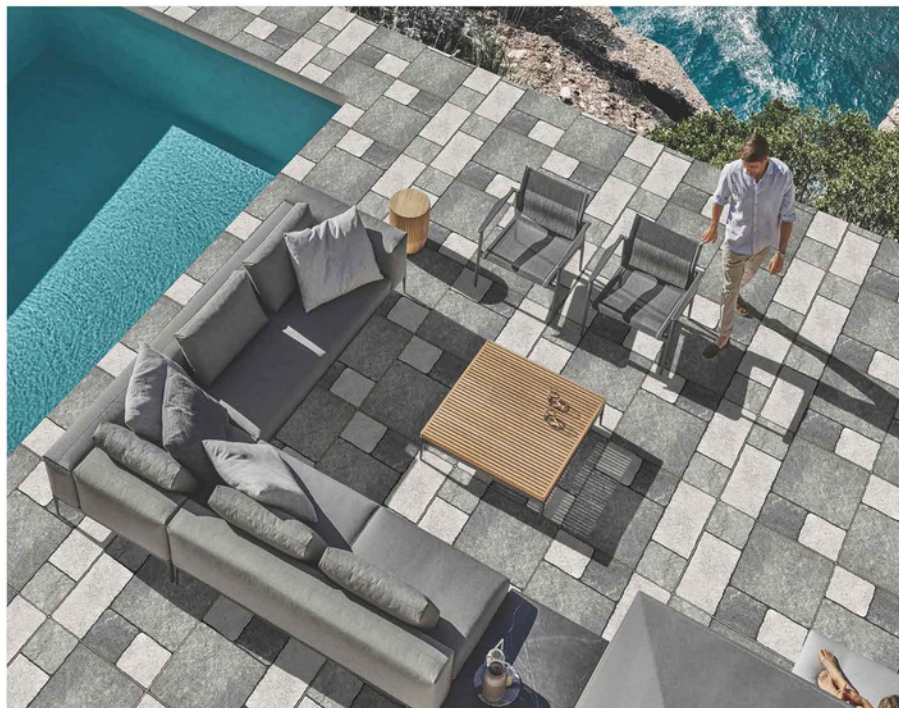

HEAVY DUTY
VITRIFIED PARKING TILES

**500 X
500MM**

CUBIX
SERIES

11MM THICKNESS

CUBIX 7002

HEAVY DUTY
VITRIFIED PARKING TILES

**500 X
500MM**

CUBIX
SERIES