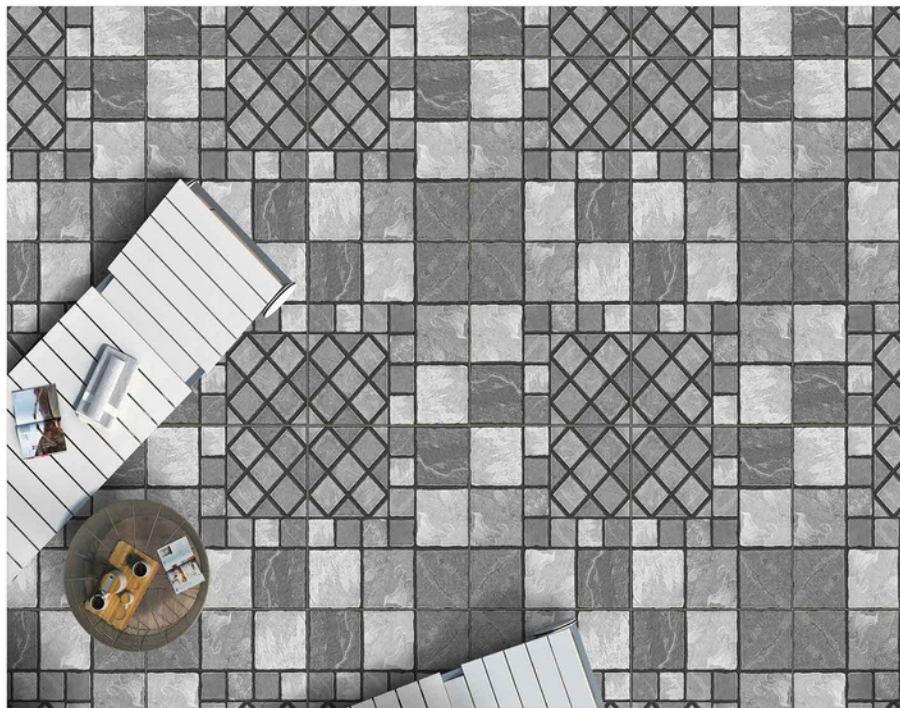

HEAVY DUTY
VITRIFIED PARKING TILES

**500 X
500MM**

OXFORD
SERIES

11MM THICKNESS