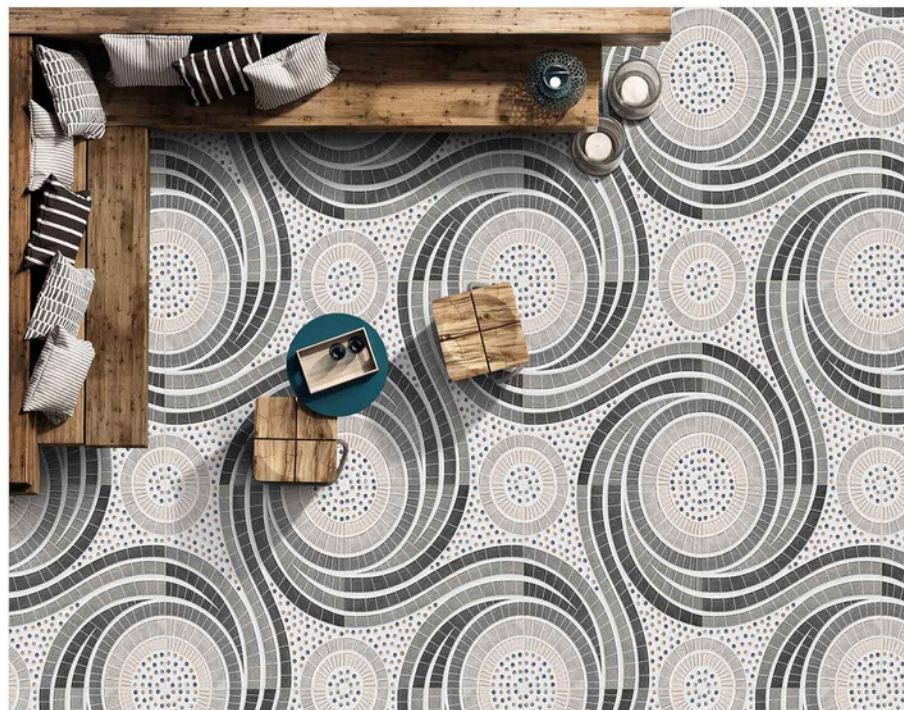

HEAVY DUTY
VITRIFIED PARKING TILES

**500 X
500MM**

PORTICO
SERIES

PORTICO 7004

11MM THICKNESS

ADELE CERAMICA

HEAVY DUTY
VITRIFIED PARKING TILES

**500 X
500MM**