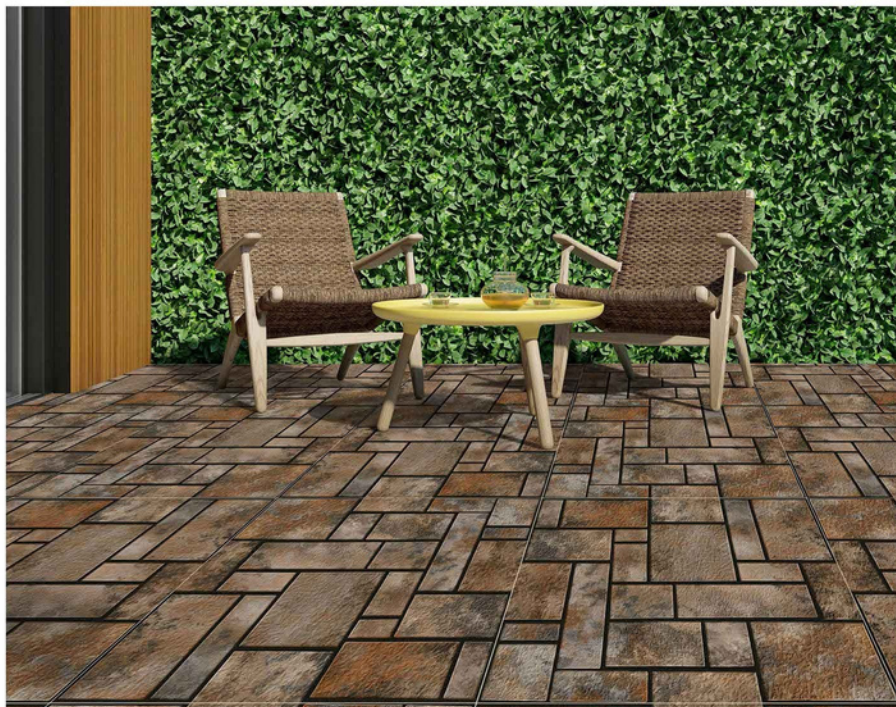

UNIKA
SERIES

11MM THICKNESS

UNIKA 7005

HEAVY DUTY
VITRIFIED PARKING TILES

11MM THICKNESS

500 X
500MM

UNIKA
SERIES

UNIKA 7006