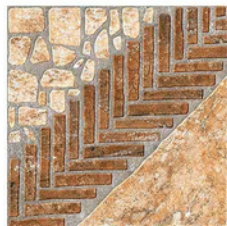

**PUNCH
SERIES**

HEAVY DUTY VITRIFIED TILES

PARKING TILE
500 X 500

HEAVY DUTY
VITRIFIED PARKING TILES

**500 X
500MM**

ARK STONE
SERIES

11MM THICKNESS

ARK STONE 7001