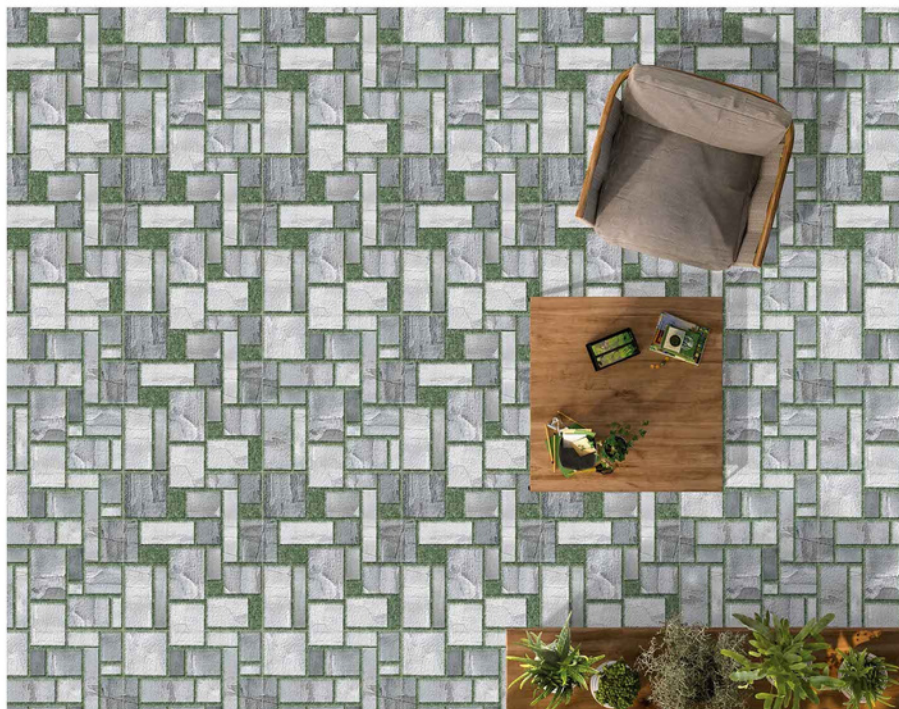

HEAVY DUTY
VITRIFIED PARKING TILES

**500 X
500MM**

UNIKA
SERIES

UNIKA 7007

11MM THICKNESS

ADELE CERAMICA

HEAVY DUTY
VITRIFIED PARKING TILES

**500 X
500MM**