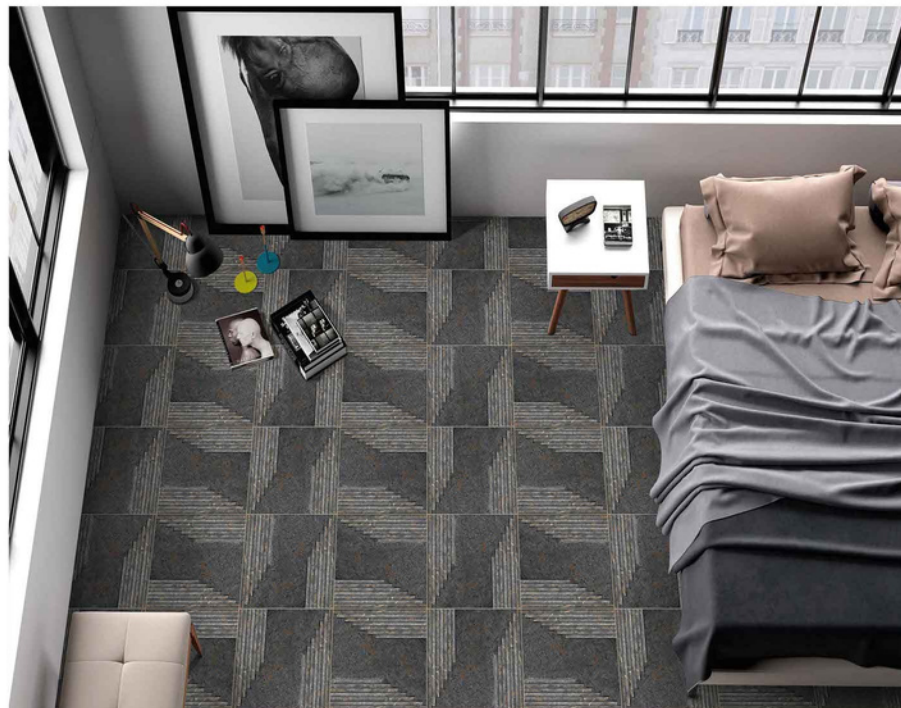

HEAVY DUTY
VITRIFIED PARKING TILES

**500 X
500MM**

LINER
SERIES

11MM THICKNESS

ADELE CERAMICA