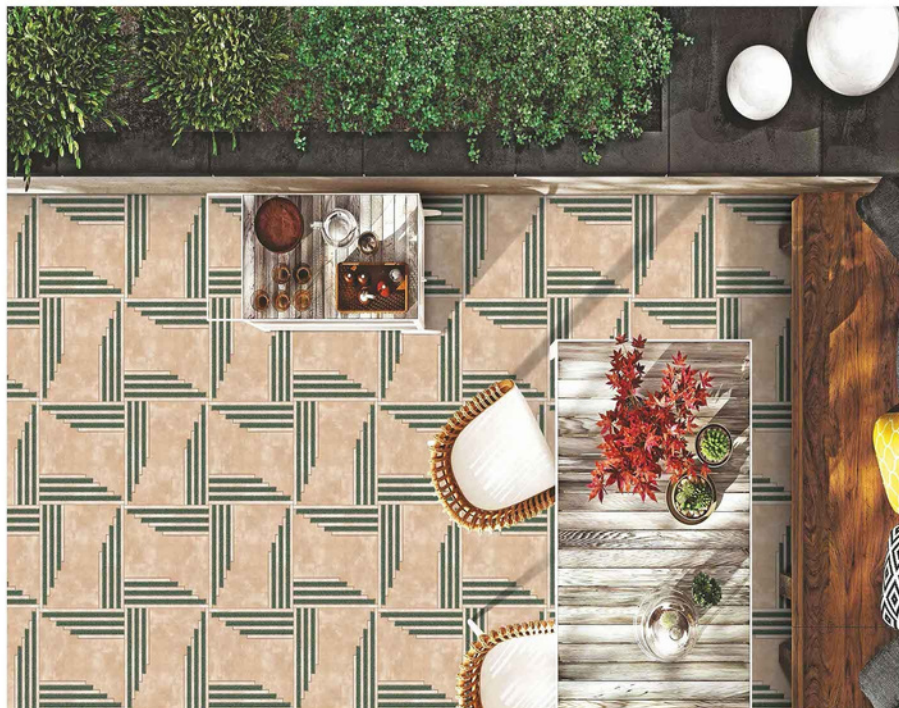

HEAVY DUTY
VITRIFIED PARKING TILES

**500 X
500MM**

LINER
SERIES

11MM THICKNESS

ADELE CERAMICA