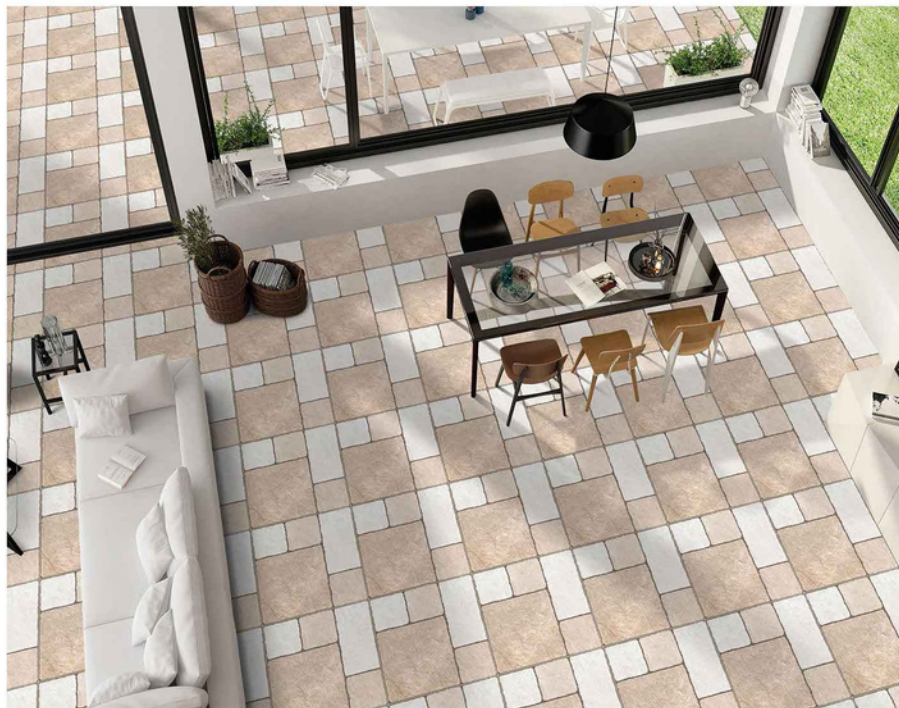

HEAVY DUTY
VITRIFIED PARKING TILES

**500 X
500MM**

CUBIX
SERIES

11MM THICKNESS