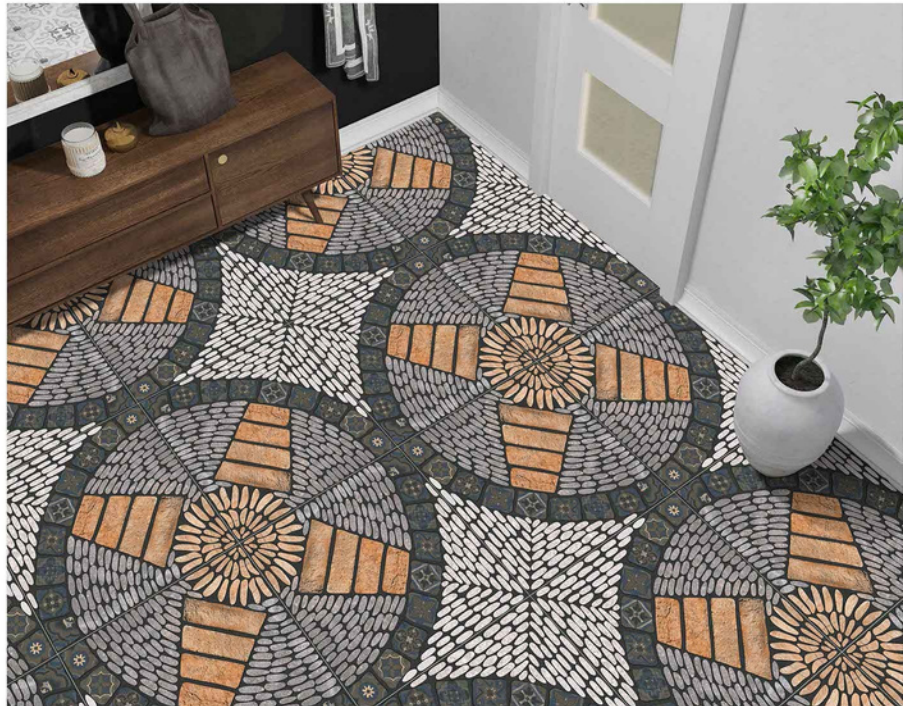

HEAVY DUTY
VITRIFIED PARKING TILES

**500 X
500MM**

KITEY
SERIES

11MM THICKNESS