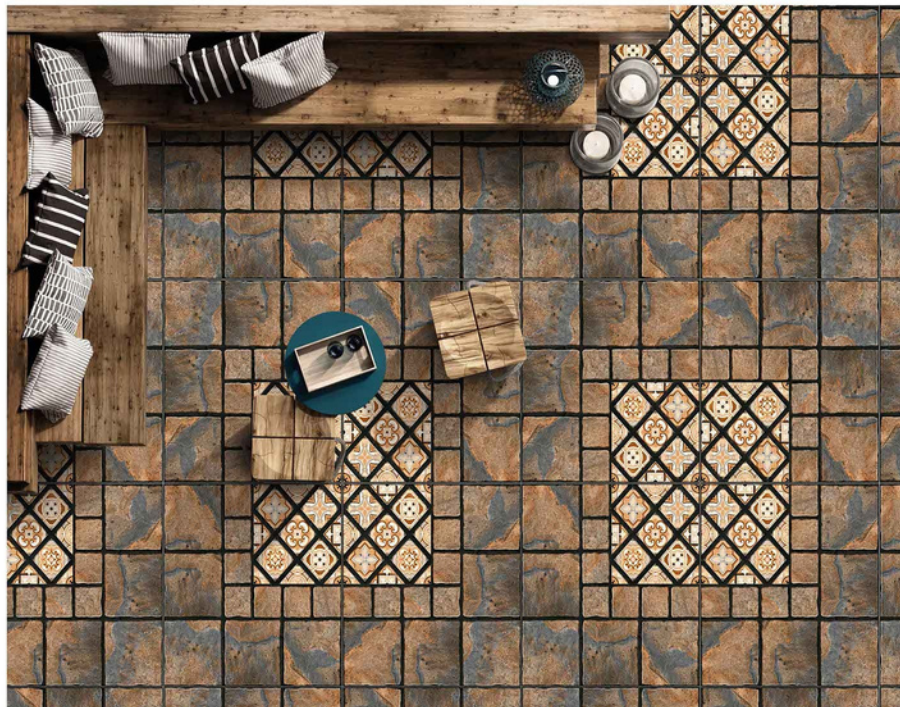

HEAVY DUTY
VITRIFIED PARKING TILES

**500 X
500MM**

OXFORD
SERIES

Oxford 7003

11MM THICKNESS

ADELE CERAMICA

HEAVY DUTY
VITRIFIED PARKING TILES

**500 X
500MM**