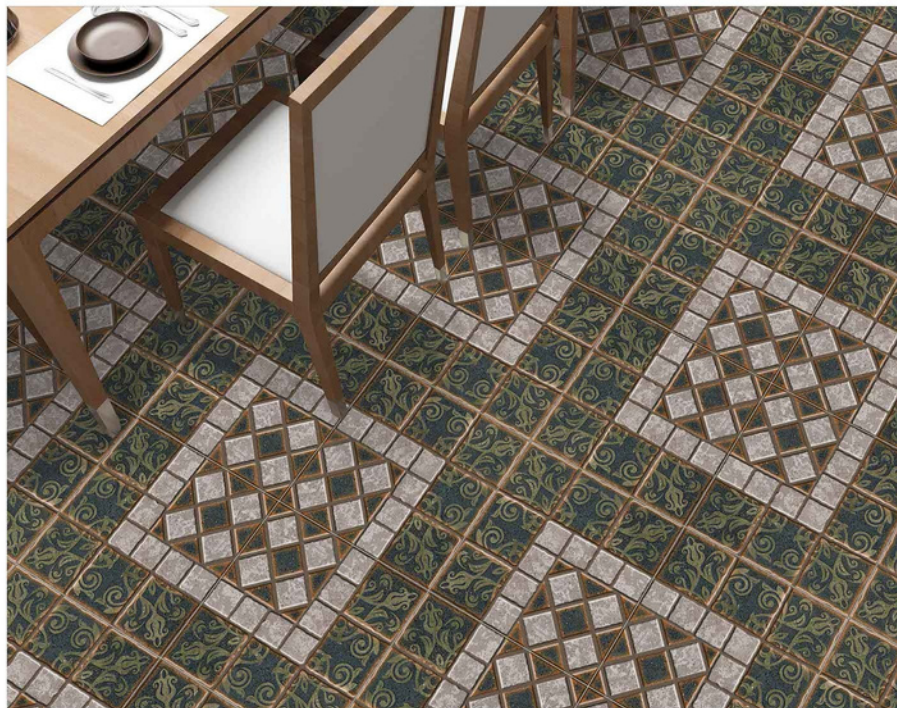

HEAVY DUTY
VITRIFIED PARKING TILES

**500 X
500MM**

OXFORD
SERIES

11MM THICKNESS