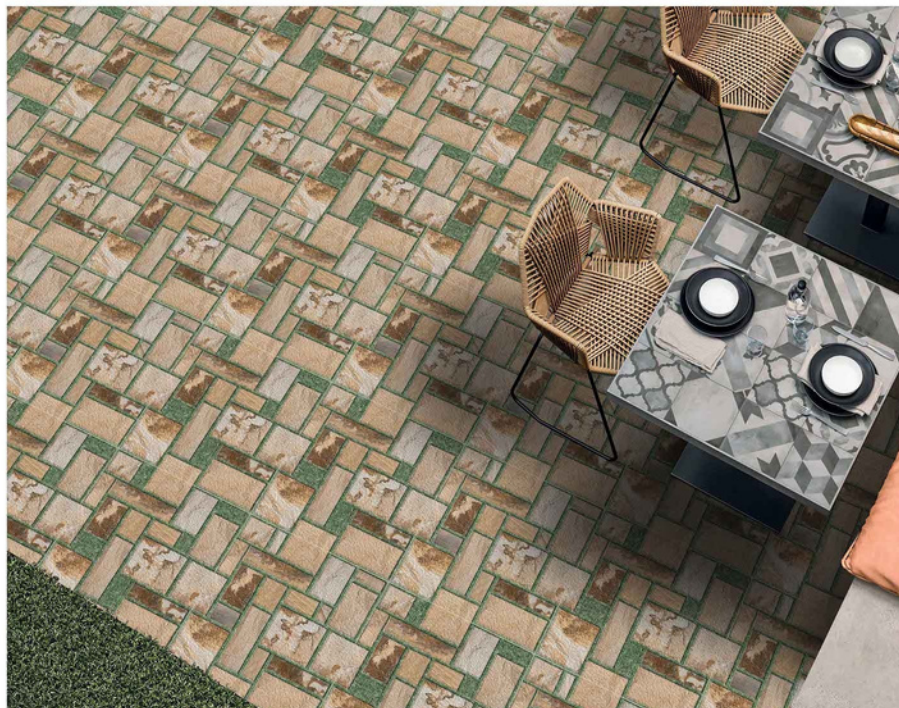

Portico 7009

HEAVY DUTY
VITRIFIED PARKING TILES

**500 X
500MM**

UNIKA
SERIES

UNIKA 7001

11MM THICKNESS

ADELE CERAMICA

HEAVY DUTY
VITRIFIED PARKING TILES