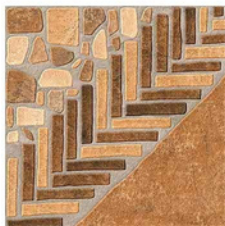

HEAVY DUTY
VITRIFIED PARKING TILES

**500 X
500MM**

ARK STONE
SERIES

11MM THICKNESS

ARK STONE 7003