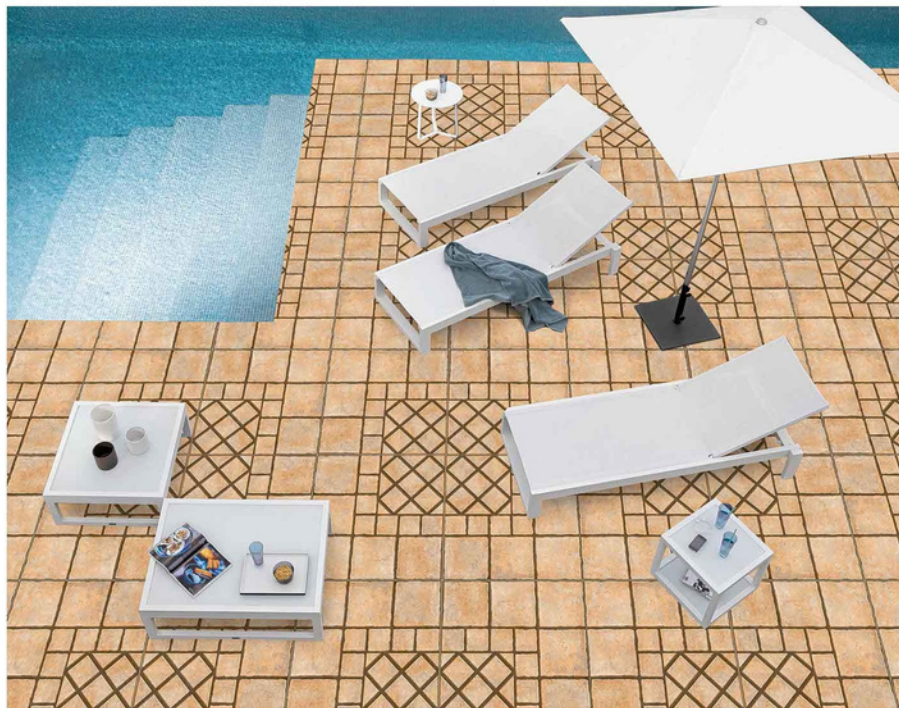

OXFORD
SERIES

11MM THICKNESS

Oxford 7004

HEAVY DUTY
VITRIFIED PARKING TILES

**500 X
500MM**

OXFORD
SERIES

11MM THICKNESS

Oxford 7005