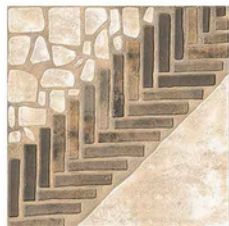

HEAVY DUTY
VITRIFIED PARKING TILES

**500 X
500MM**

ARKSTONE
SERIES

11MM THICKNESS

Arkstone 7005