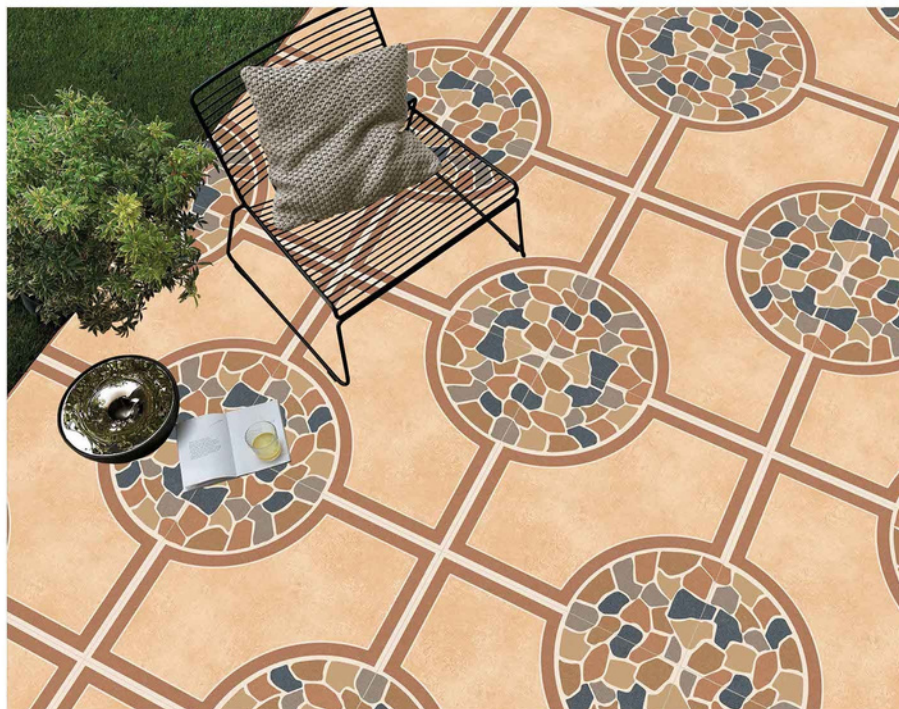

HEAVY DUTY
VITRIFIED PARKING TILES

**500 X
500MM**

LIMESTONE
SERIES

11MM THICKNESS