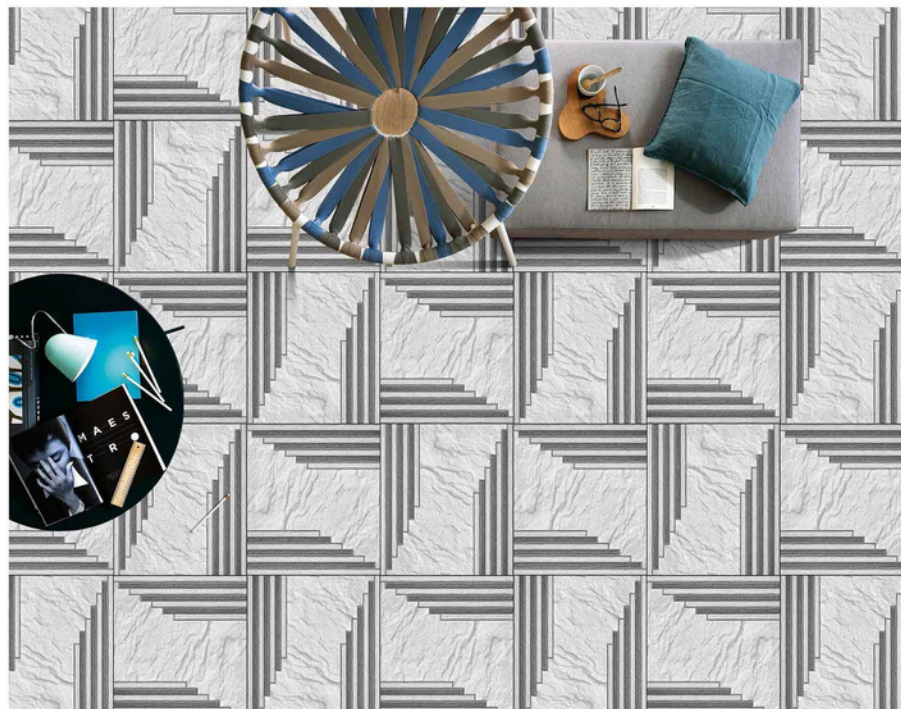

LINER
SERIES

Liner 7008

11MM THICKNESS

ADELE CERAMICA

HEAVY DUTY
VITRIFIED PARKING TILES

**500 X
500MM**

LINER
SERIES

Liner 7009