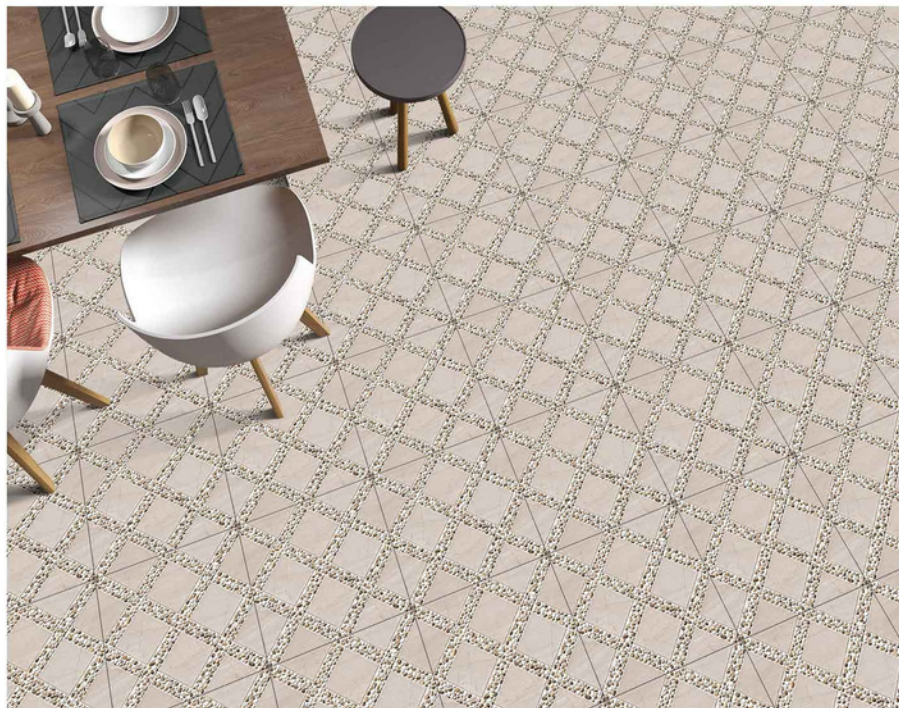

HEAVY DUTY
VITRIFIED PARKING TILES

**500 X
500MM**

CHEXTONE
SERIES

11MM THICKNESS

ADELE CERAMICA