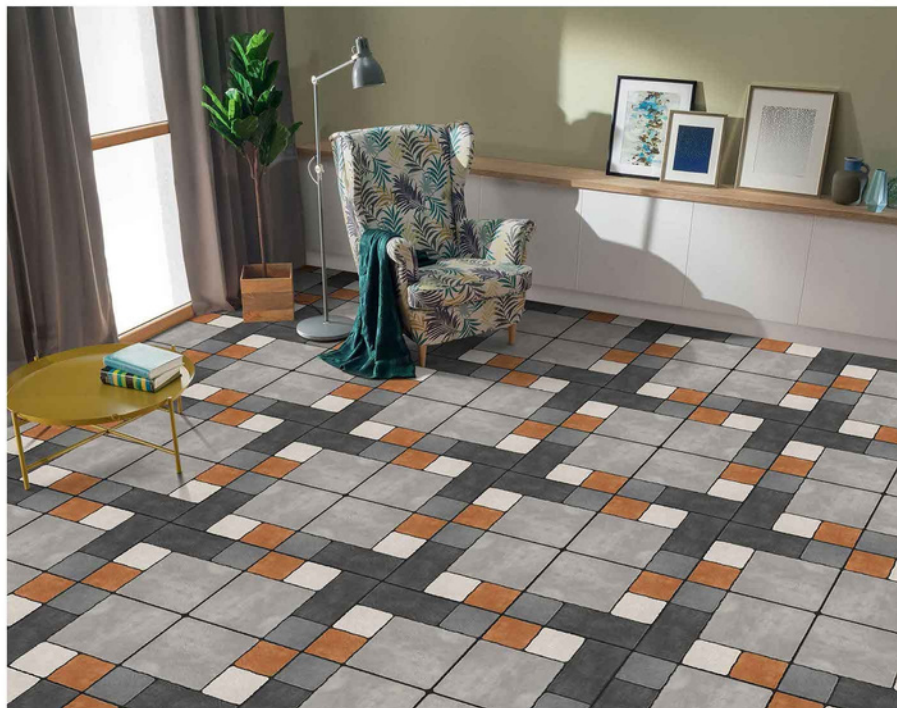

HEAVY DUTY
VITRIFIED PARKING TILES

**500 X
500MM**

CUBIX
SERIES

11MM THICKNESS