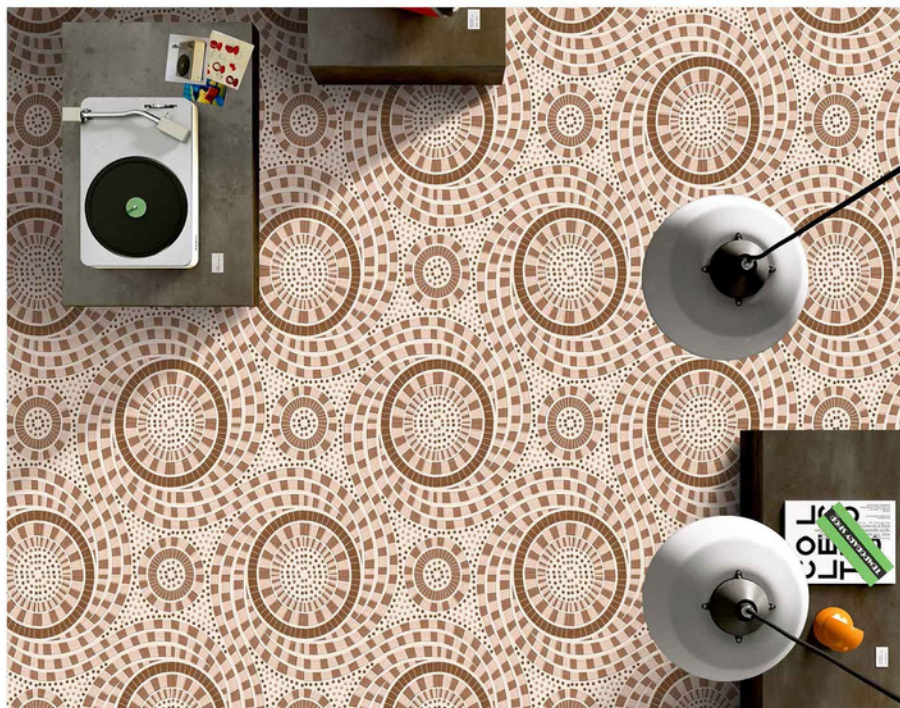

HEAVY DUTY
VITRIFIED PARKING TILES

**500 X
500MM**

PORTICO
SERIES

11MM THICKNESS