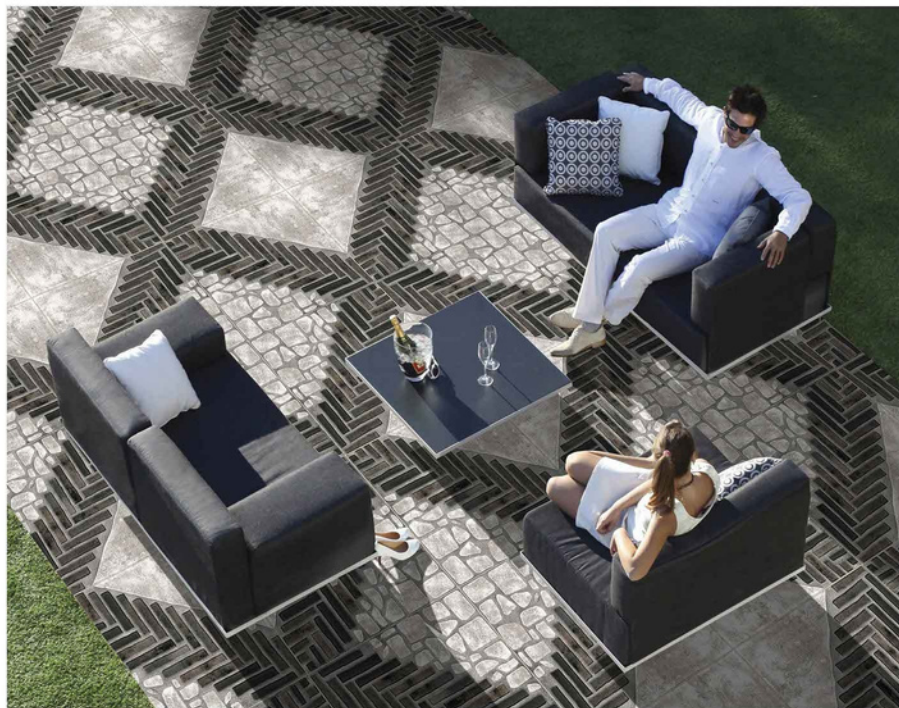

HEAVY DUTY
VITRIFIED PARKING TILES

**500 X
500MM**

ARK STONE
SERIES

11MM THICKNESS

ARK STONE 7002

HEAVY DUTY
VITRIFIED PARKING TILES

**500 X
500MM**

ARK STONE
SERIES