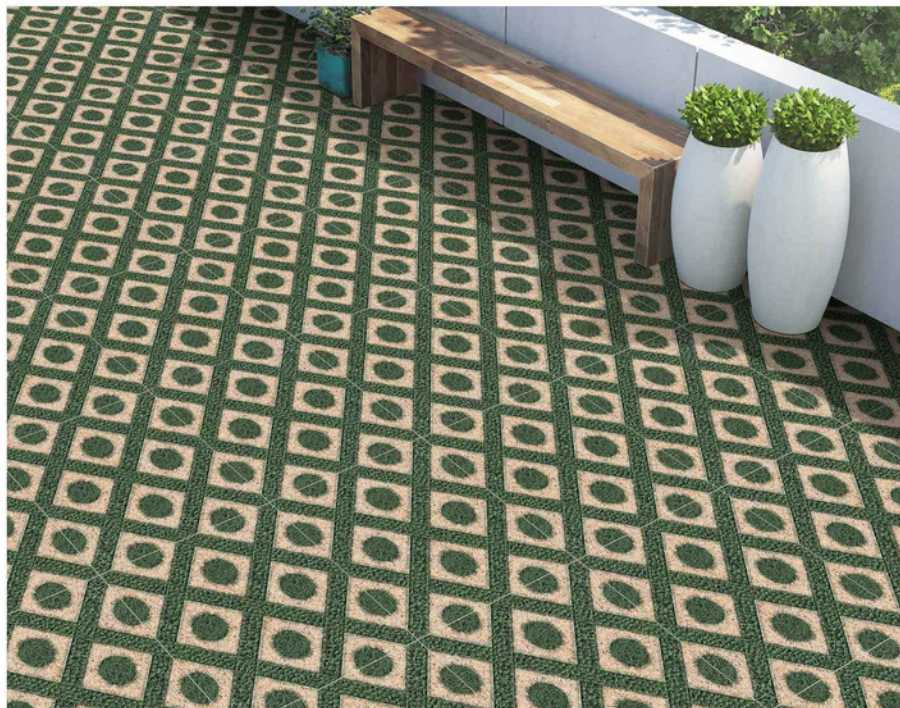

HEAVY DUTY
VITRIFIED PARKING TILES

500 X
500MM

CHEXTONE
SERIES

11MM THICKNESS

ADELE CERAMICA