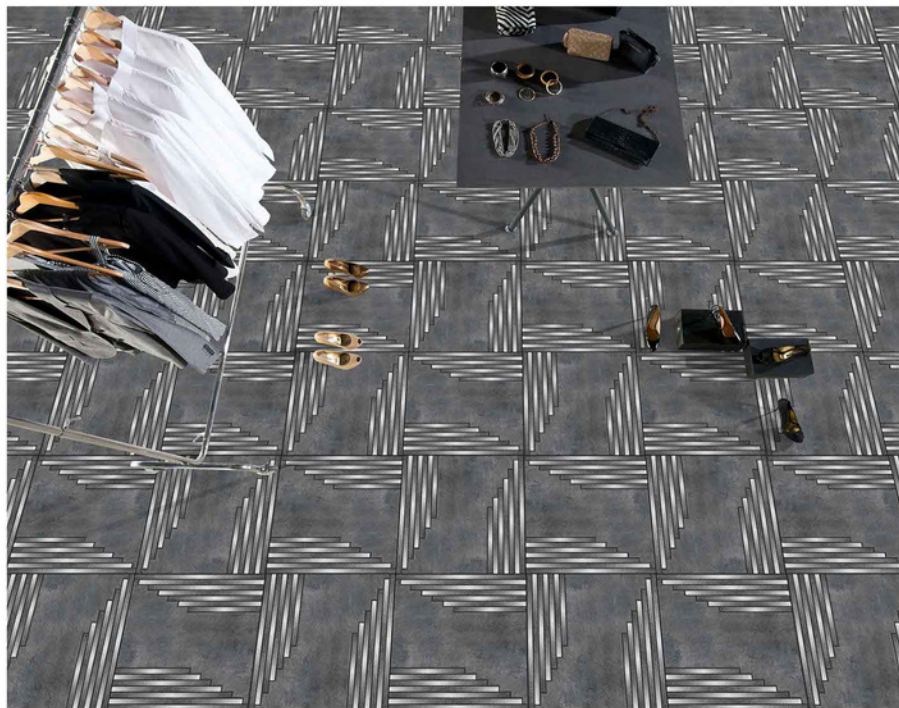

11MM THICKNESS

ADELE CERAMICA

HEAVY DUTY
VITRIFIED PARKING TILES

**500 X
500MM**

LINER
SERIES

11MM THICKNESS

Liner 7010

HEAVY DUTY
VITRIFIED PARKING TILES