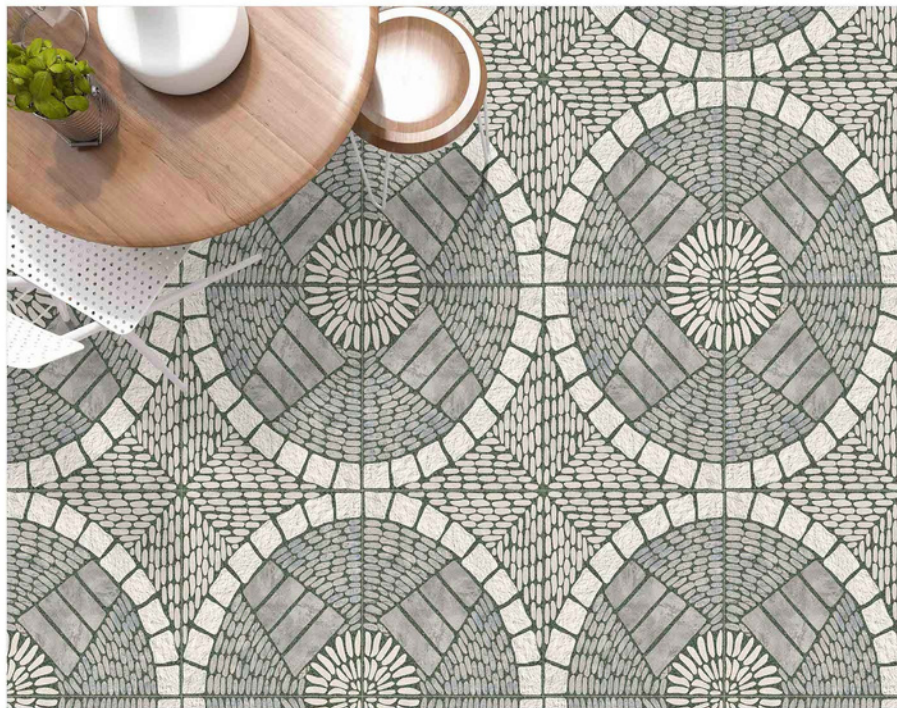

HEAVY DUTY
VITRIFIED PARKING TILES

**500 X
500MM**

KITEY
SERIES

11MM THICKNESS

KITEY 7003

HEAVY DUTY
VITRIFIED PARKING TILES

**500 X
500MM**

KITEY
SERIES