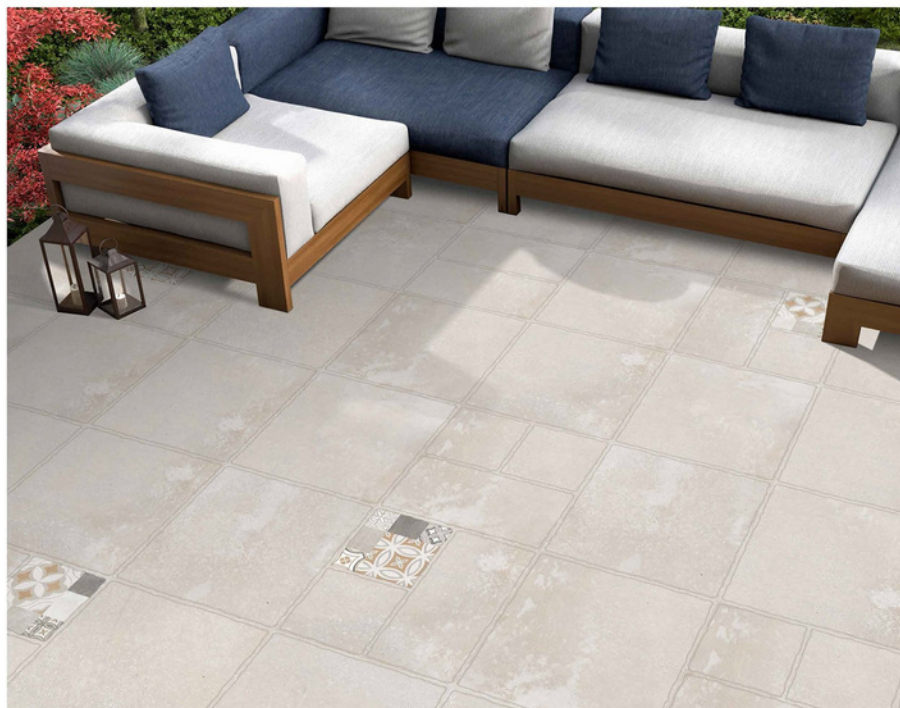

HEAVY DUTY
VITRIFIED PARKING TILES

**500 X
500MM**

Sandstone
SERIES

11MM THICKNESS