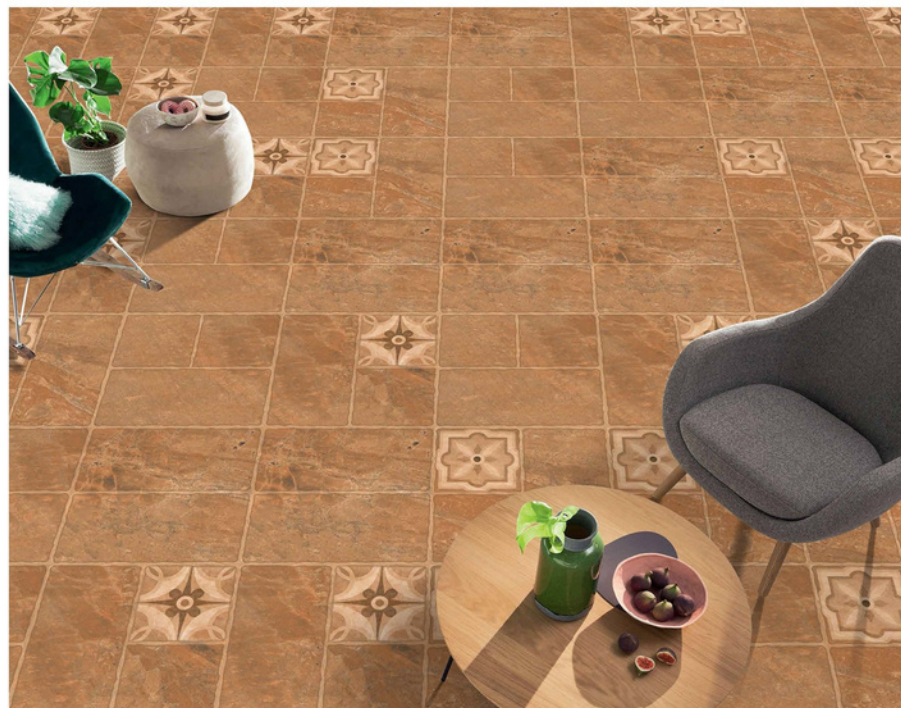

**500 X
500MM**

Sandstone
SERIES

11MM THICKNESS

Decor 7004

HEAVY DUTY
VITRIFIED PARKING TILES

**500 X
500MM**

Sandstone
SERIES

Base 7005