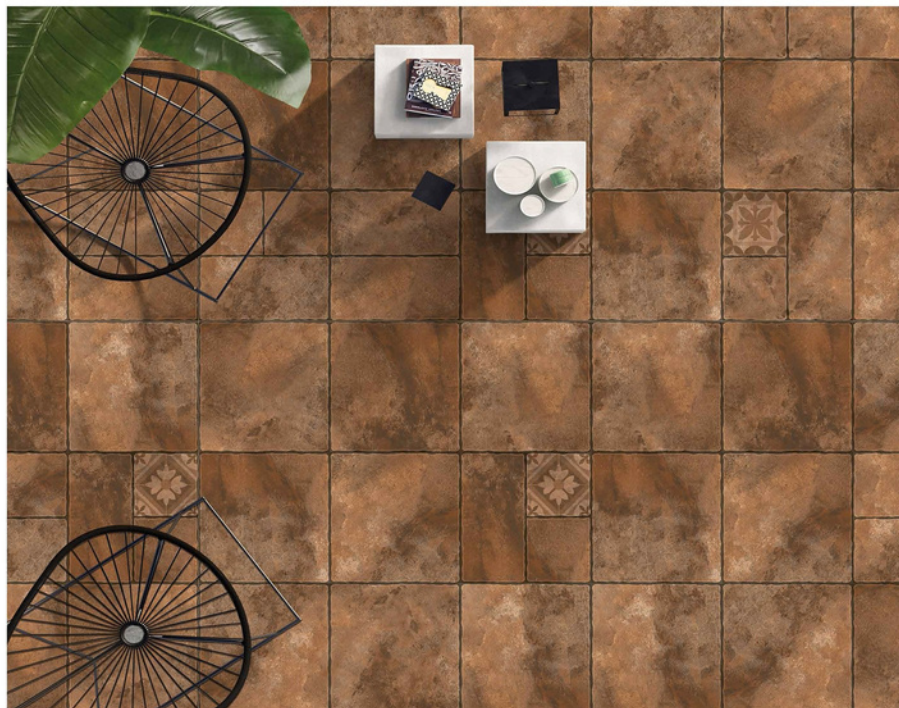

HEAVY DUTY
VITRIFIED PARKING TILES

**500 X
500MM**

Sandstone
SERIES

11MM THICKNESS