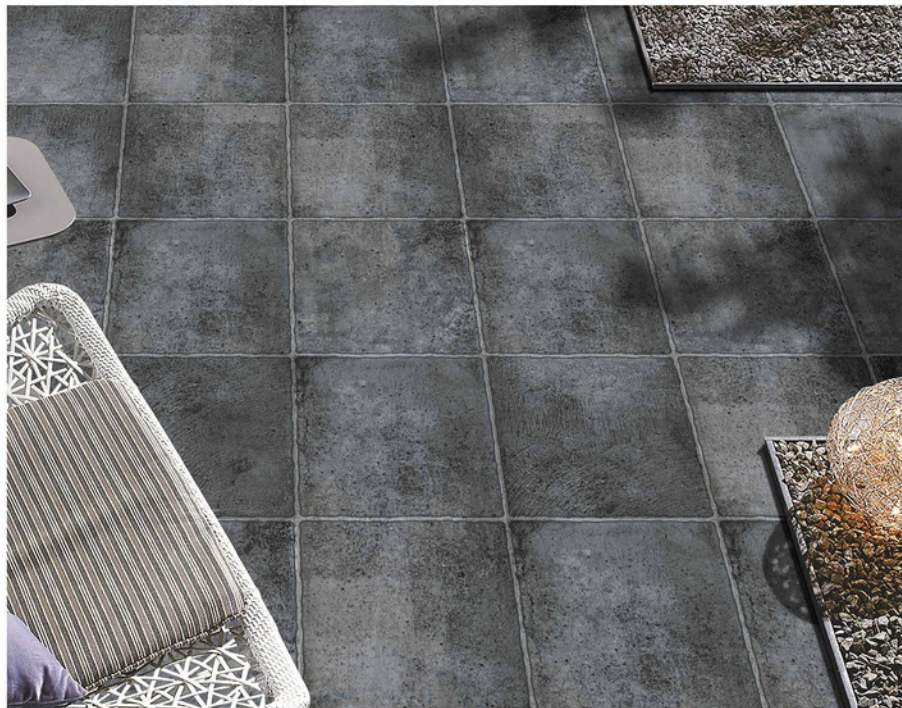

Decor 7007

11MM THICKNESS

HEAVY DUTY
VITRIFIED PARKING TILES

**500 X
500MM**

Sandstone
SERIES

Base 7007

11MM THICKNESS

ADELE CERAMICA