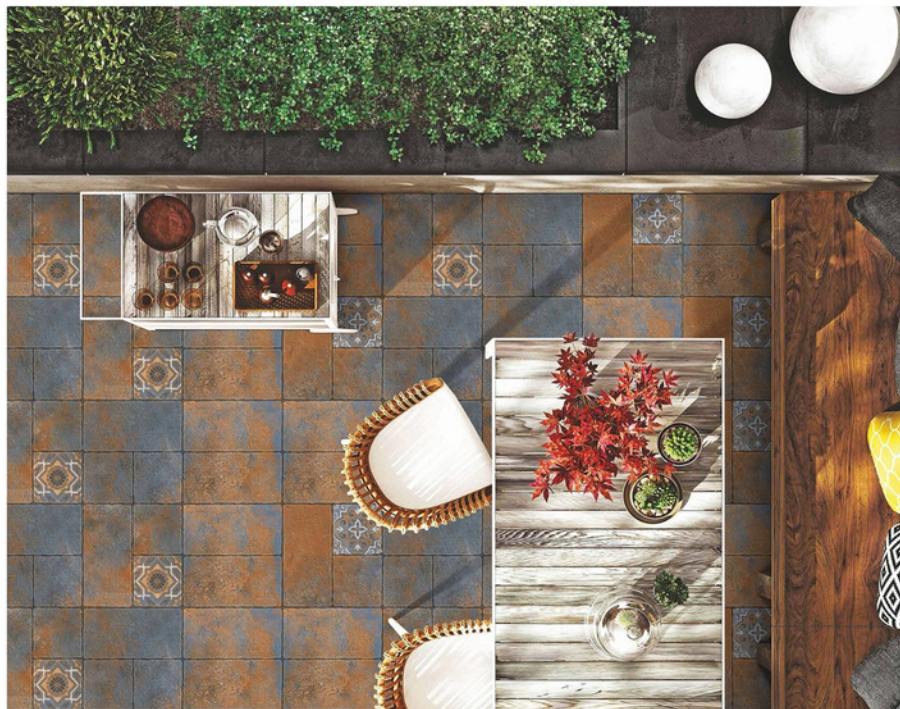

Sandstone
SERIES

Decor 7003

11MM THICKNESS

ADELE CERAMICA

HEAVY DUTY
VITRIFIED PARKING TILES

**500 X
500MM**

Sandstone
SERIES

11MM THICKNESS