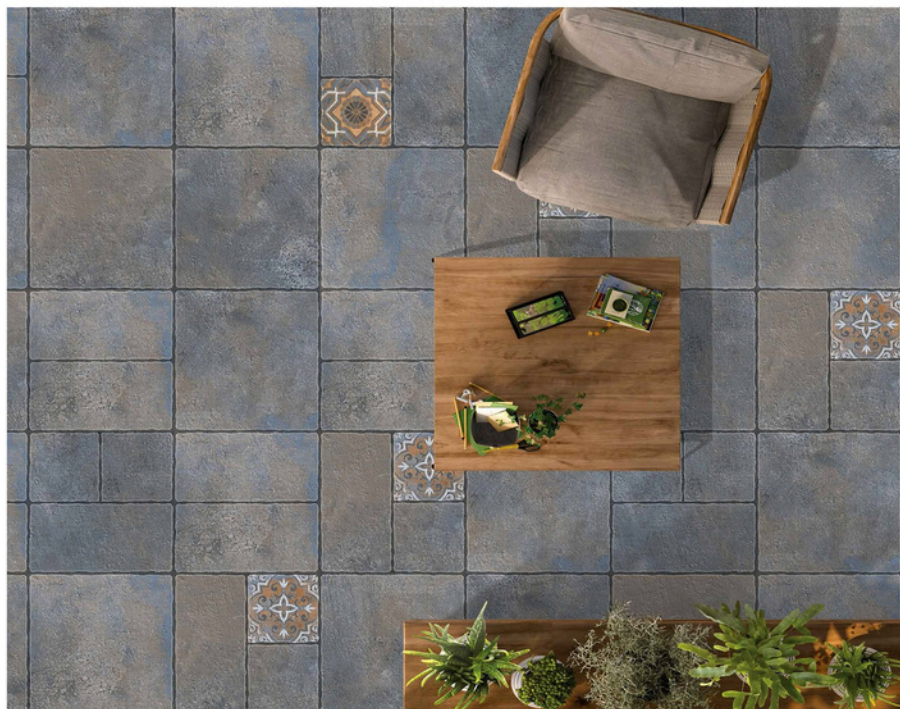

HEAVY DUTY
VITRIFIED PARKING TILES

11MM THICKNESS

500 X
500MM

Sandstone
SERIES