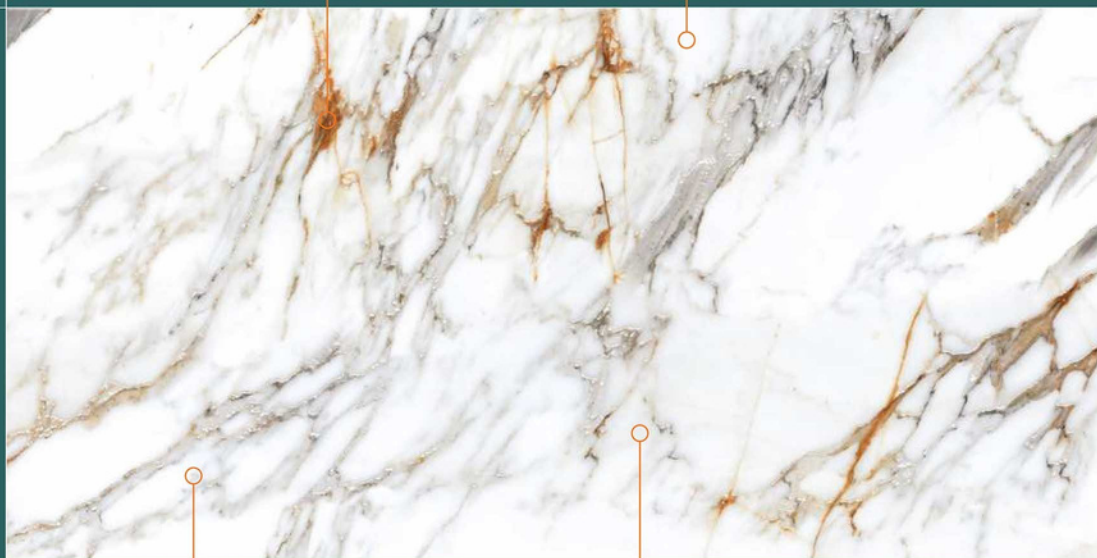

**600x
1200mm**

Glue Granula

ADELE CERAMICA

by

ORA
— COLLECTION

Glue Effect

Matt Surface

Glue effect