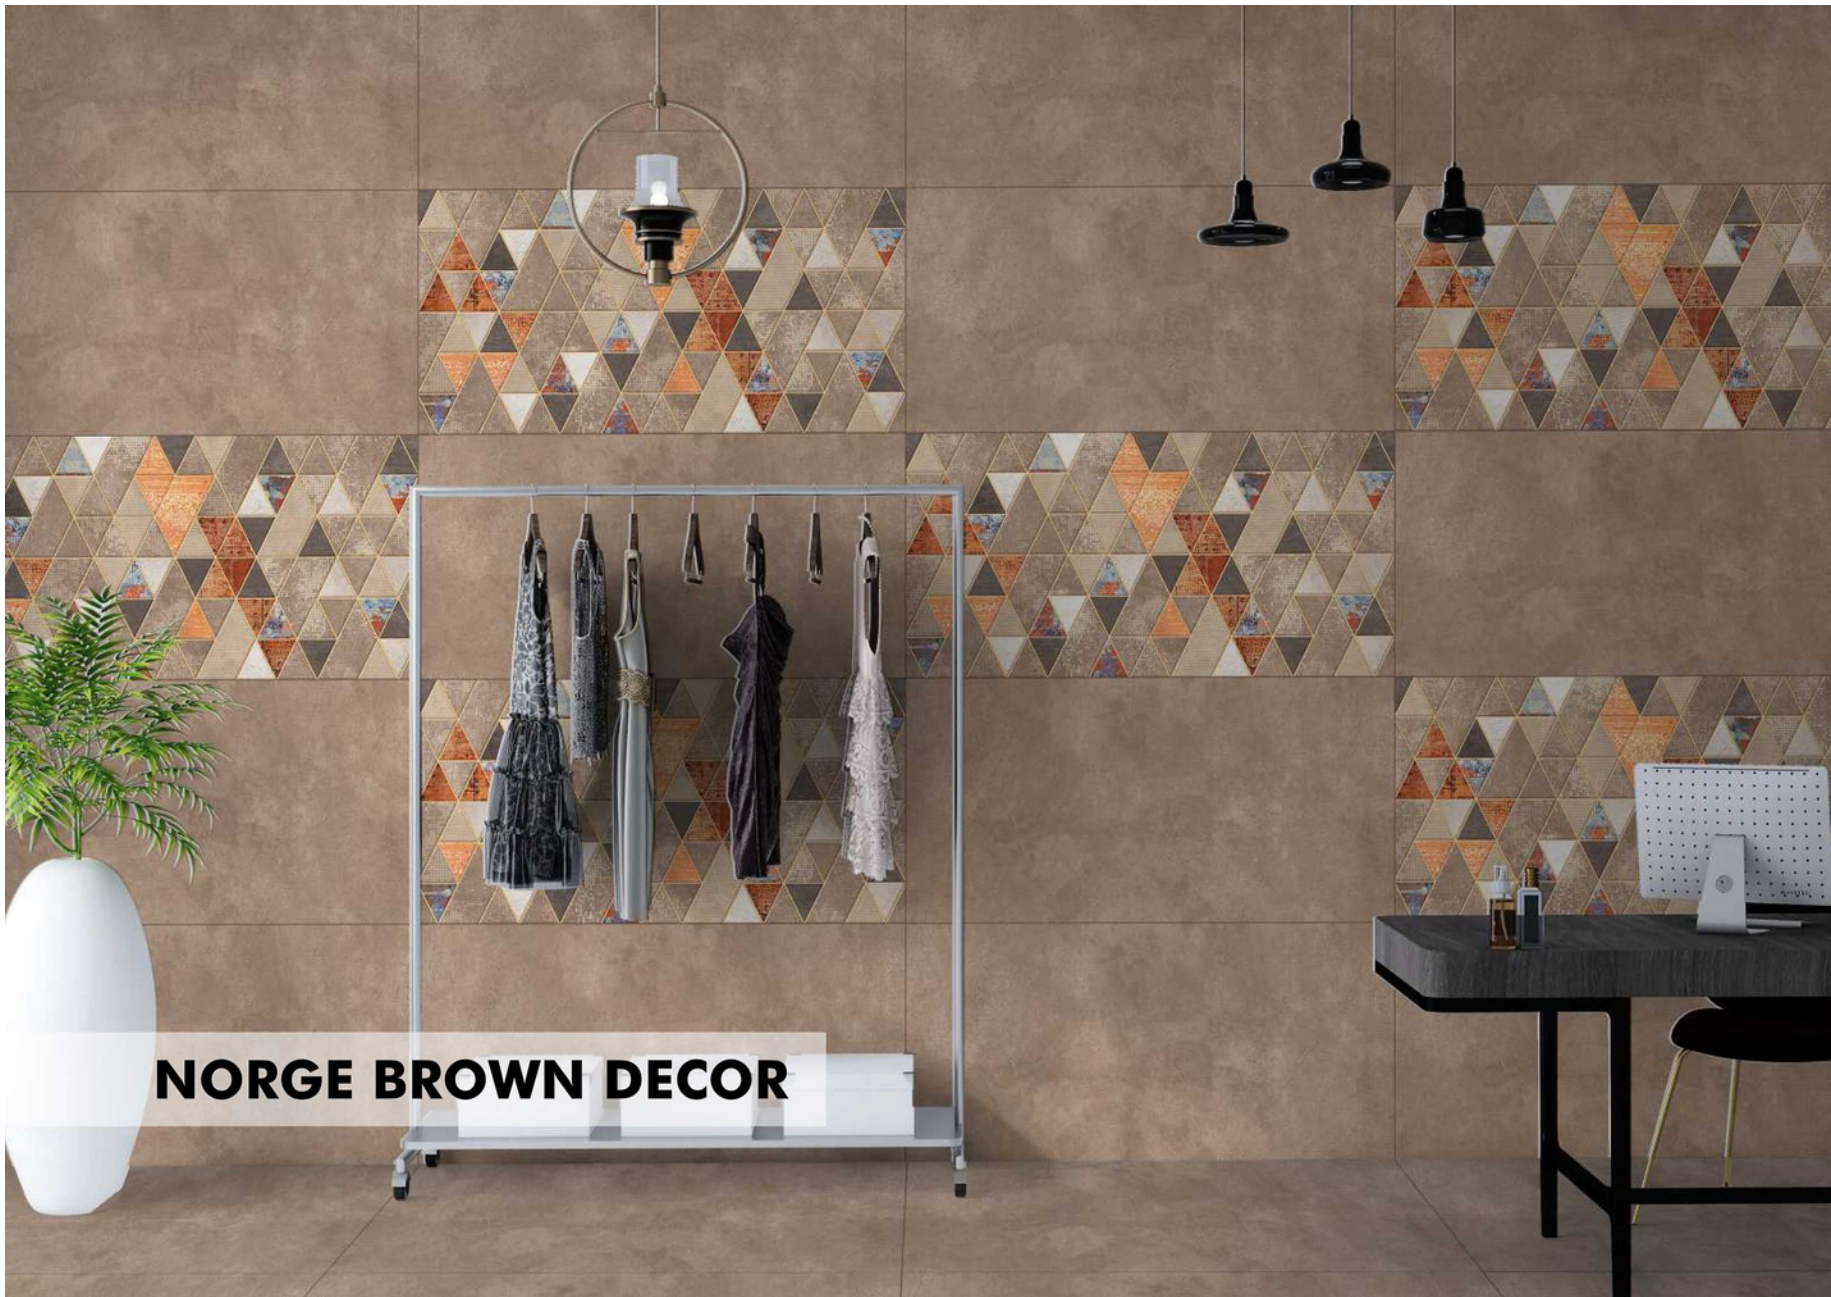

Easy
Clean

Stain
Resistant

NORGE BROWN DECOR

FINISH: **MATT** SURFACE
WITH **GLOSSY** EFFECT

THICKNESS:
9 MM

SIZE:
600X1200MM

NORGE BROWN DECOR

NOVELTY GRISS