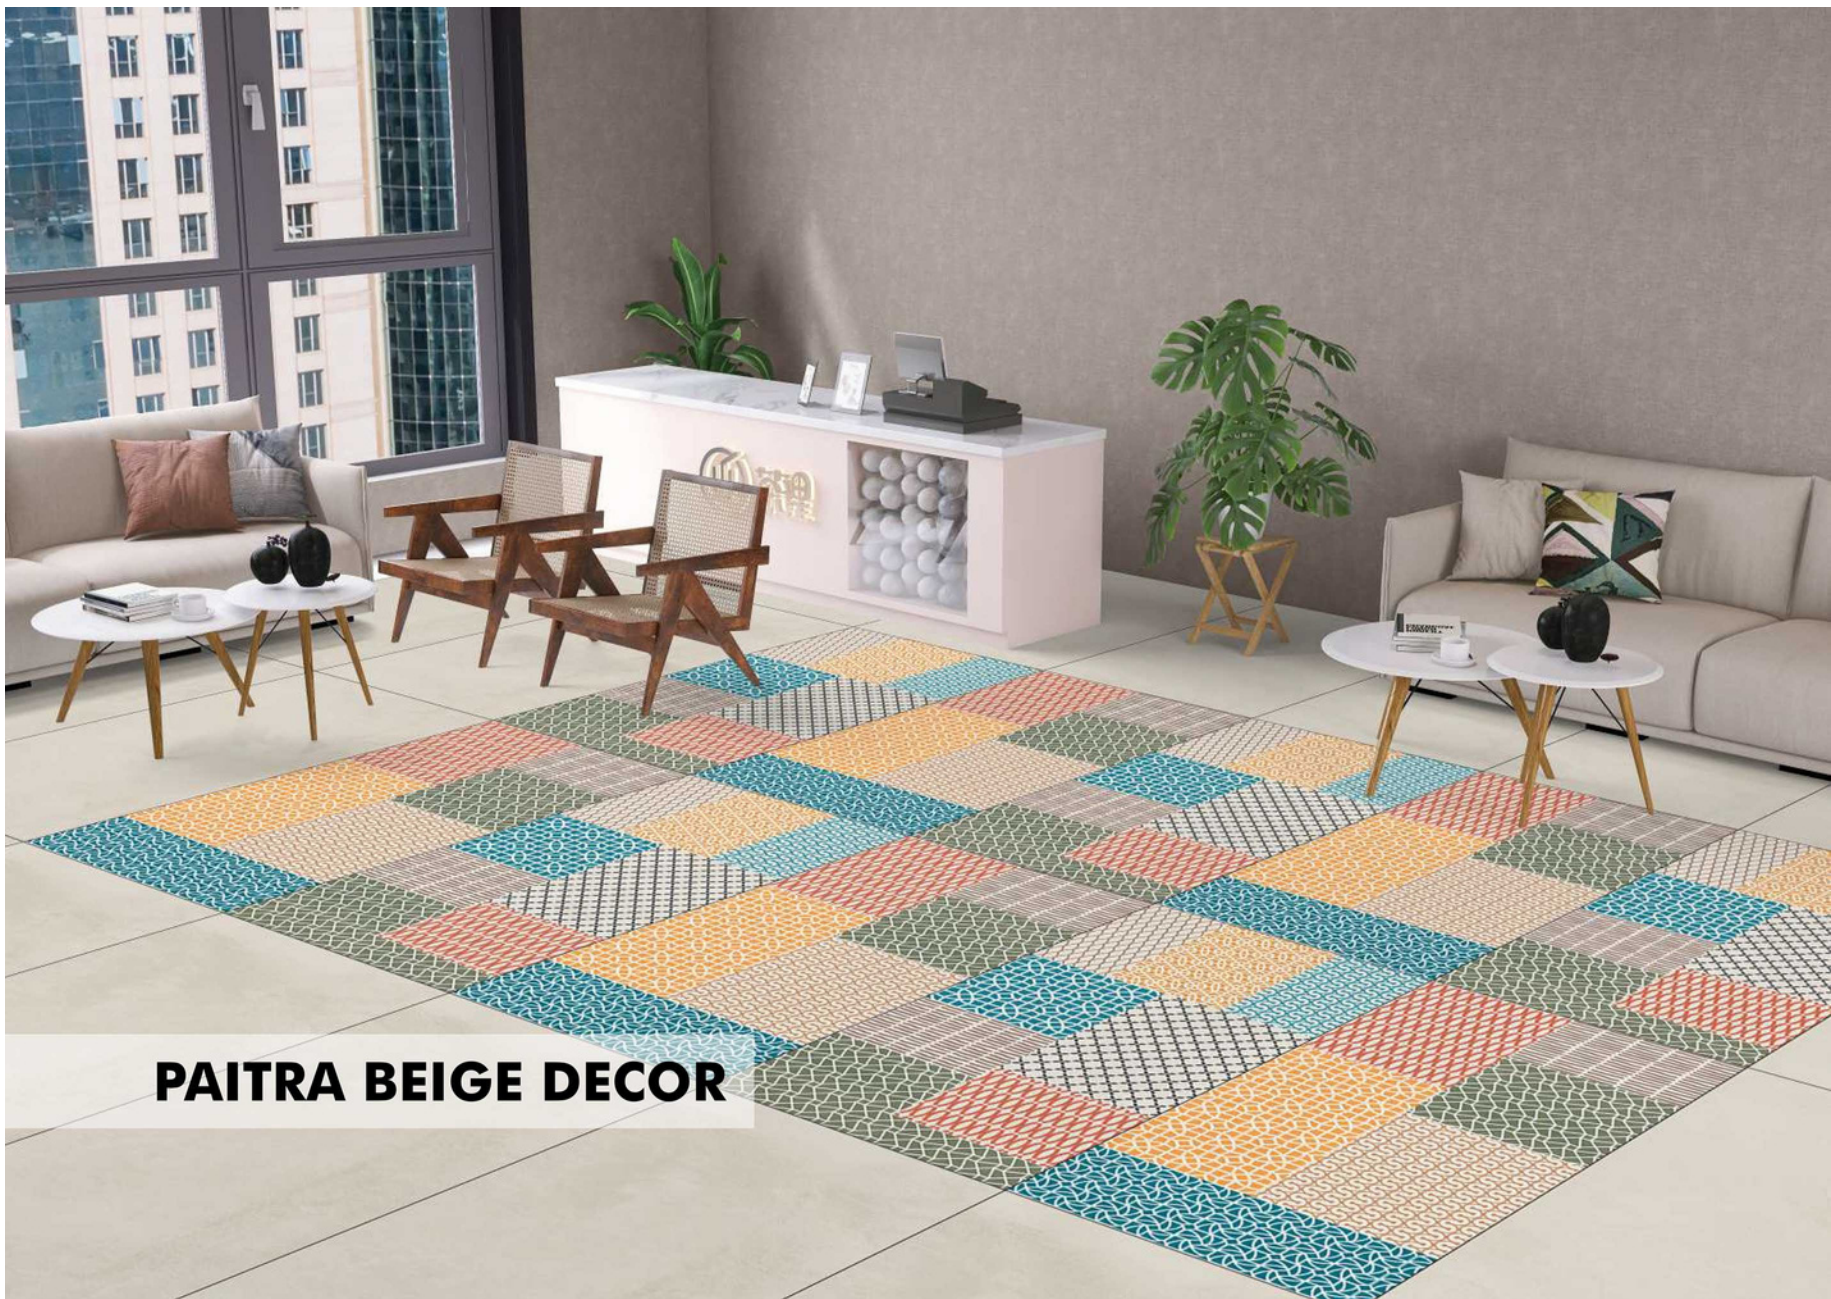

PAITRA BEIGE DECOR