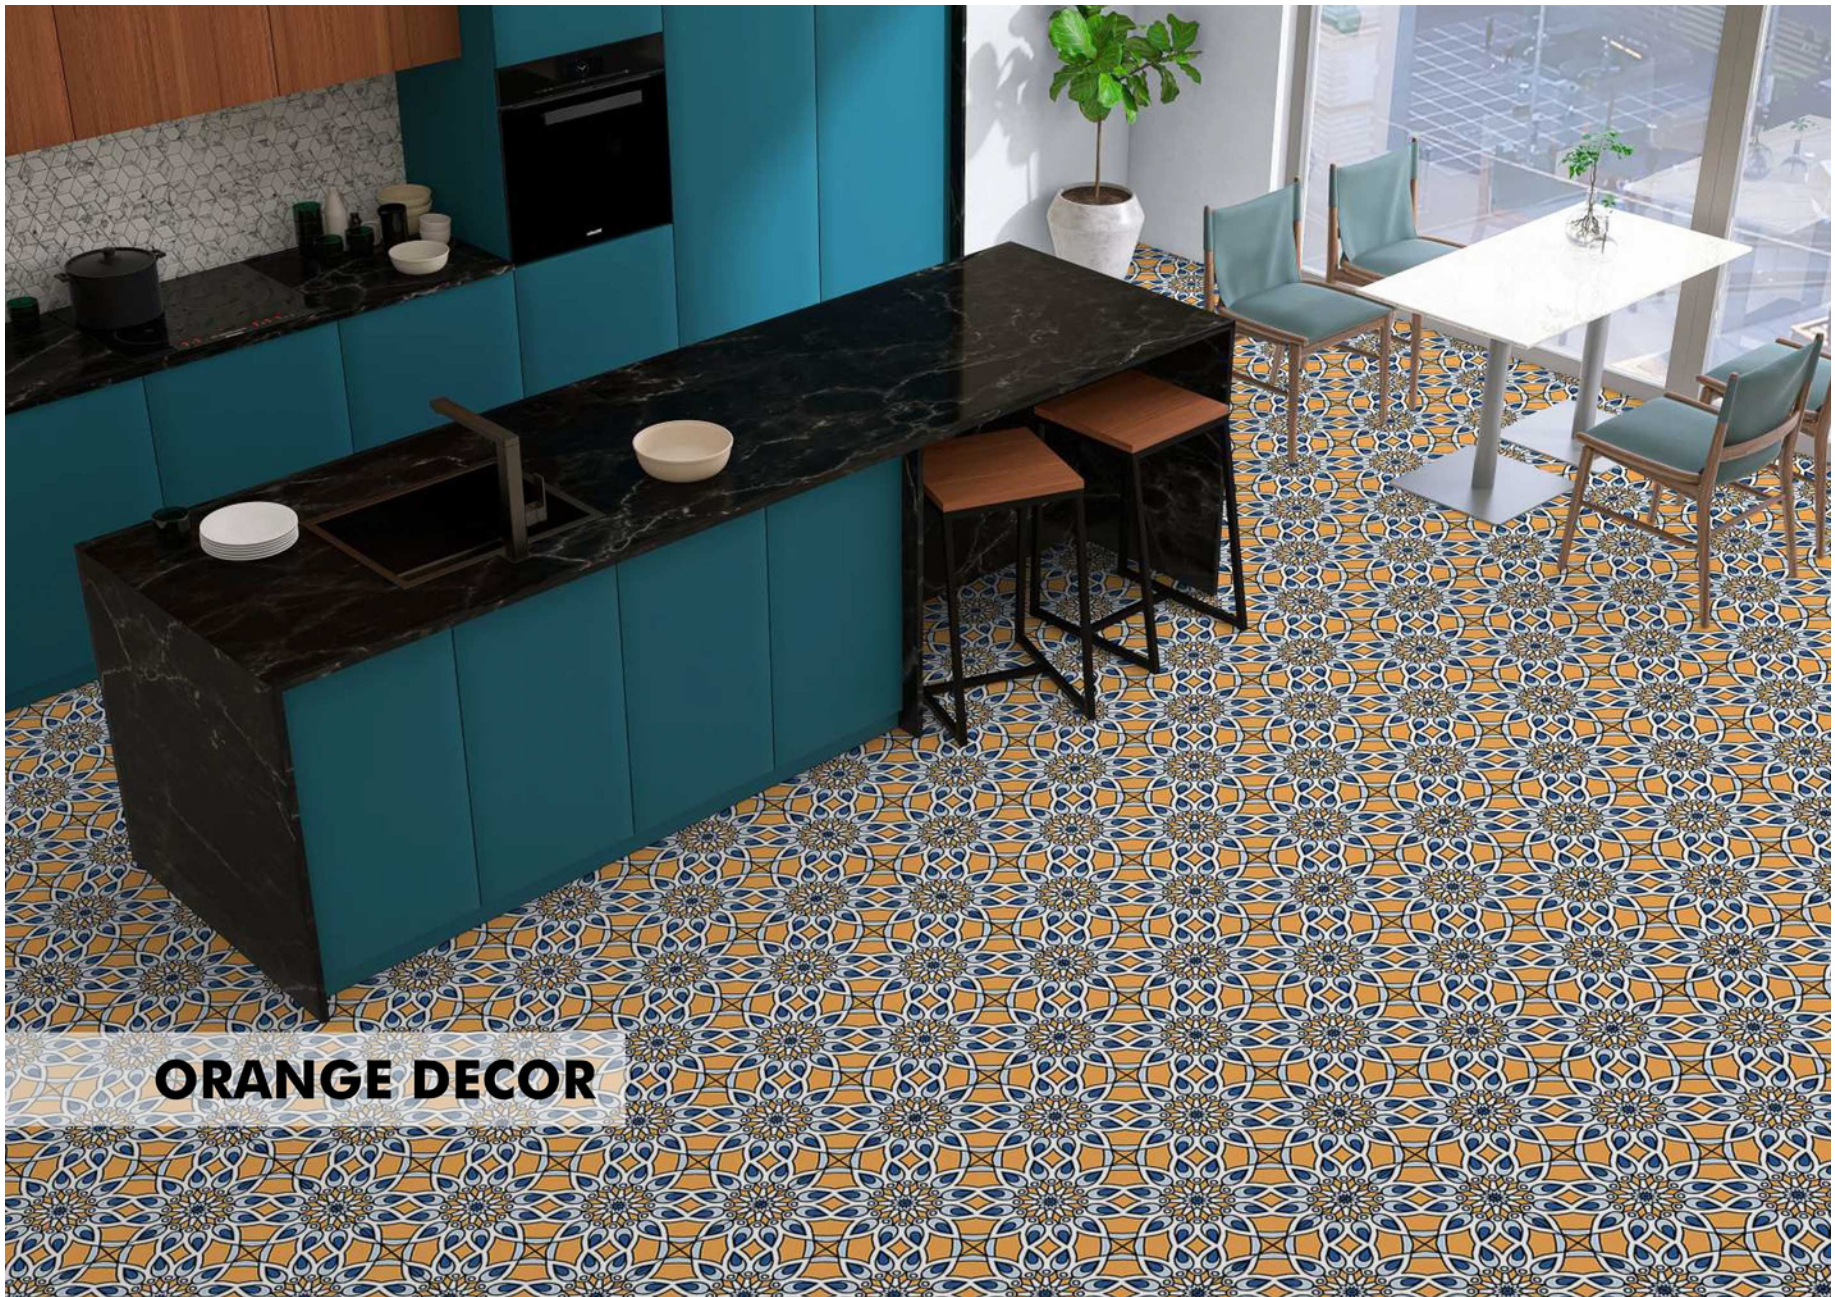

Anti-bacterial

Easy Clean

Stain Resistant

ORANGE DECOR

FINISH: **MATT** SURFACE
WITH **GLOSSY** EFFECT

THICKNESS:
9 MM

SIZE:
600X1200MM

ORANGE DECOR