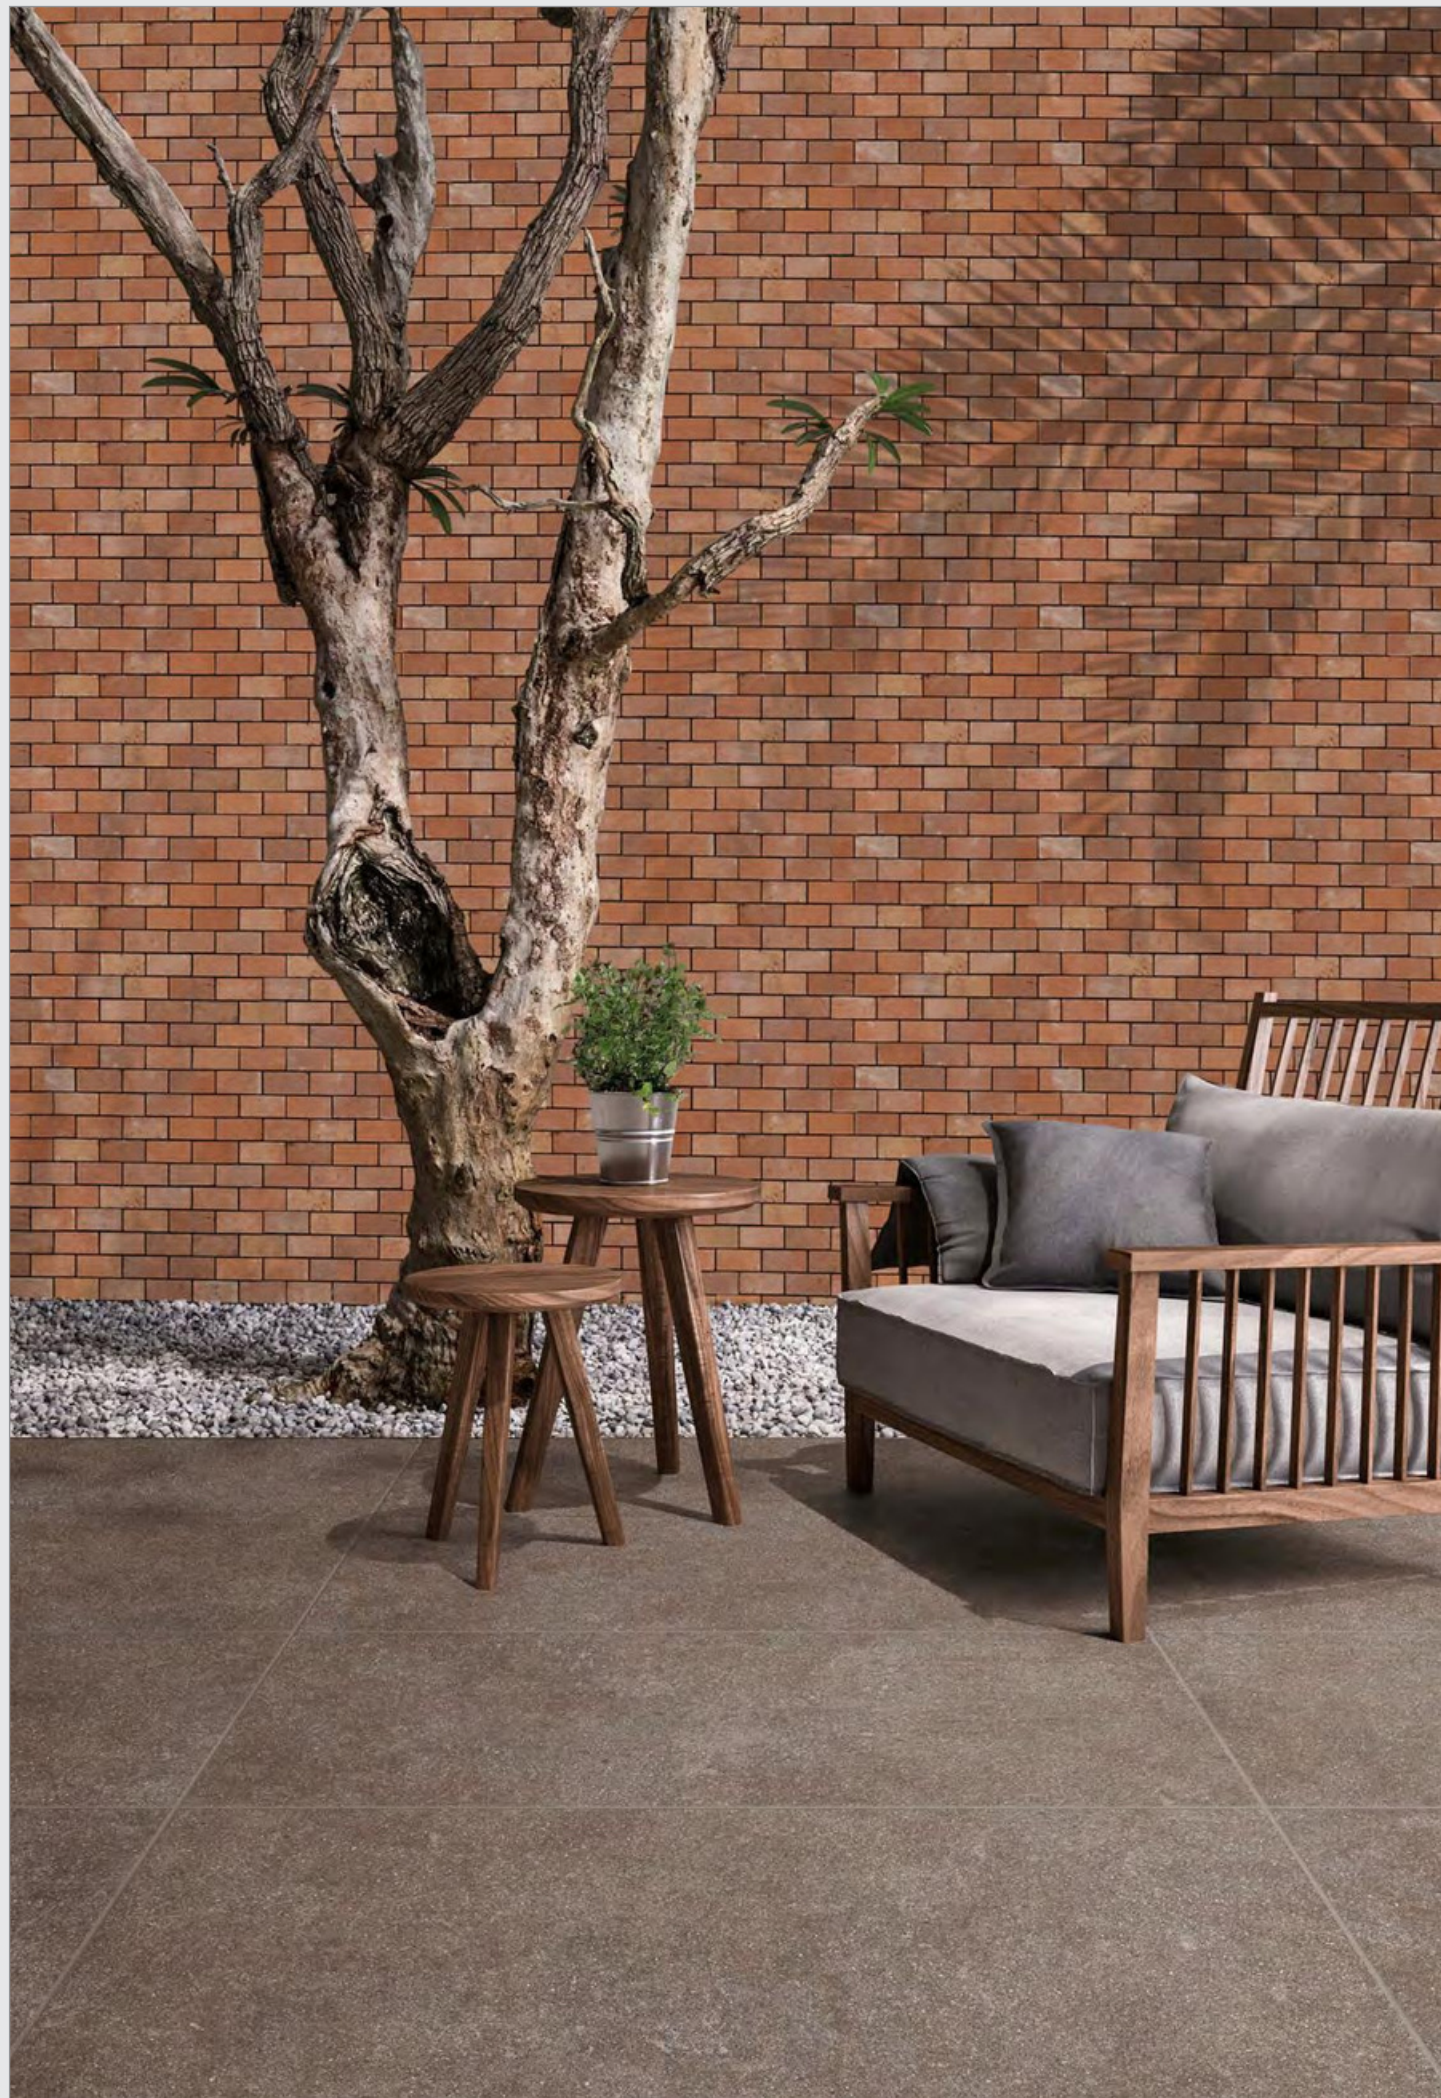

ADELE CERAMICA

BRICK
COLLECTION

5007
RED BRICKS

PATTERN - RECTANGLE

SHEET SIZE
295X298MM

CHIP SIZE
23X48MM

CHIP
66

ADELE