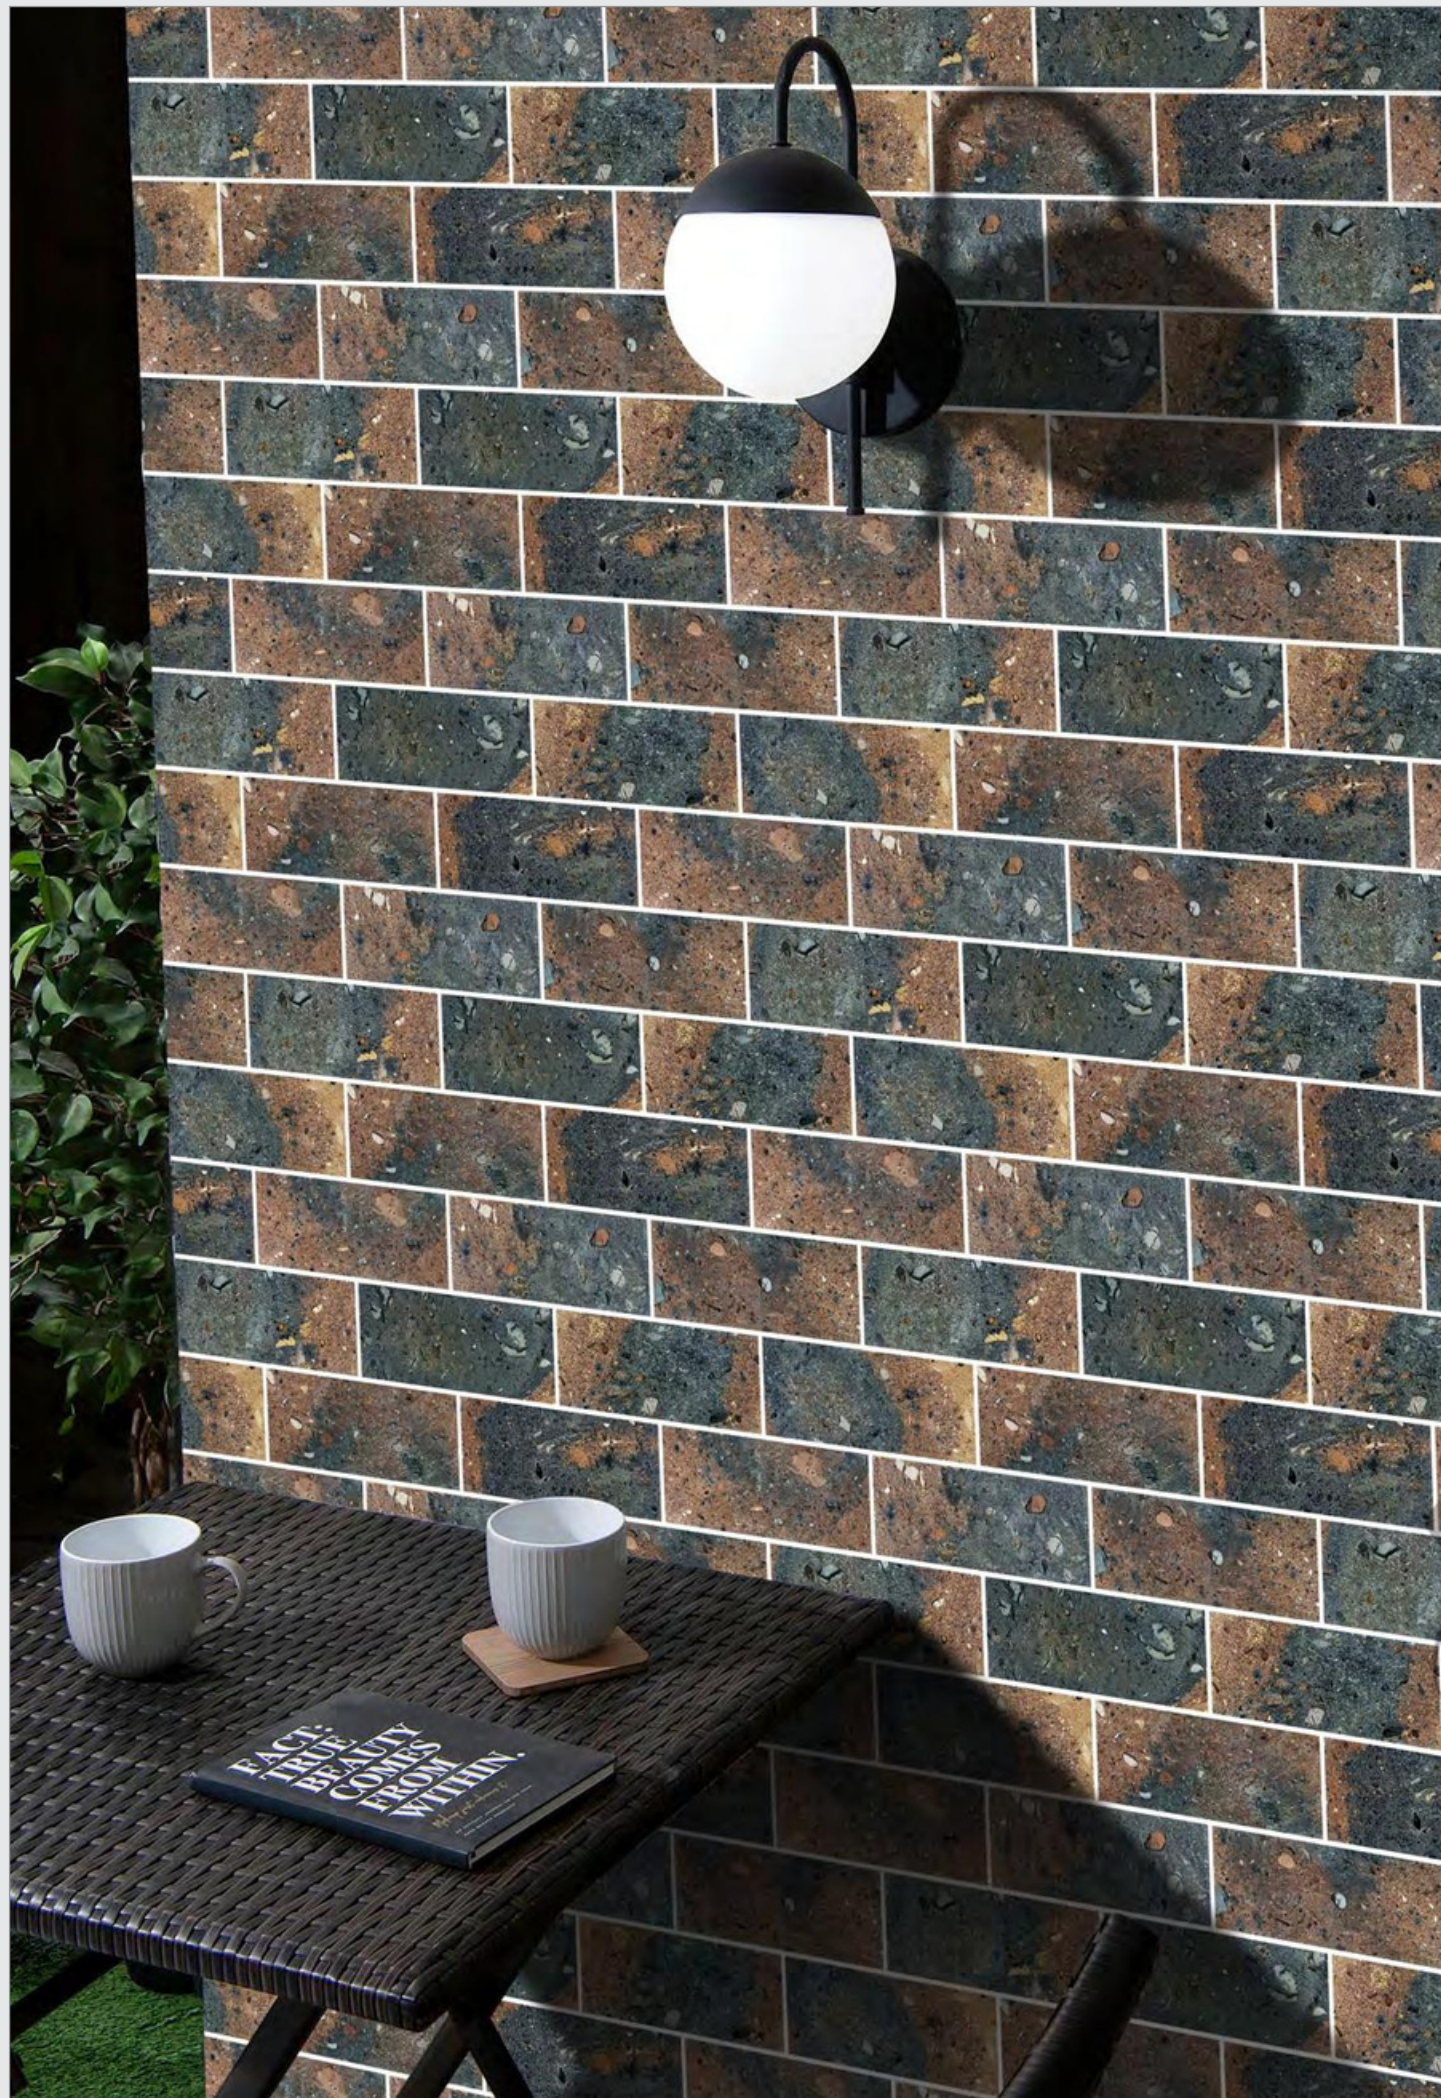

ADELE CERAMICA

BRICK
COLLECTION

71001
FIRE BRICKS

CHIP SIZE
203.2X76.2MM | CHIP
1

ADELE