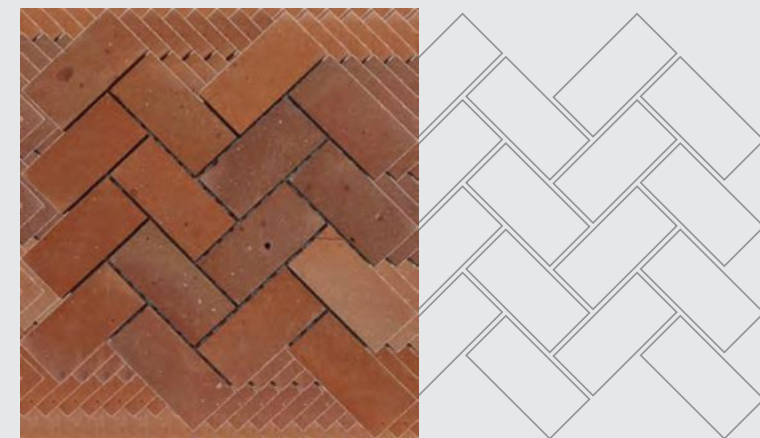

CHIP  
**16**

**ADELE**

**ADELE CERAMICA**

**BRICK**  
COLLECTION

**75002**  
RED BRICKS

PATTERN - HERRING BONE

SHEET SIZE  
**270X275MM**

CHIP SIZE  
**45X95MM**