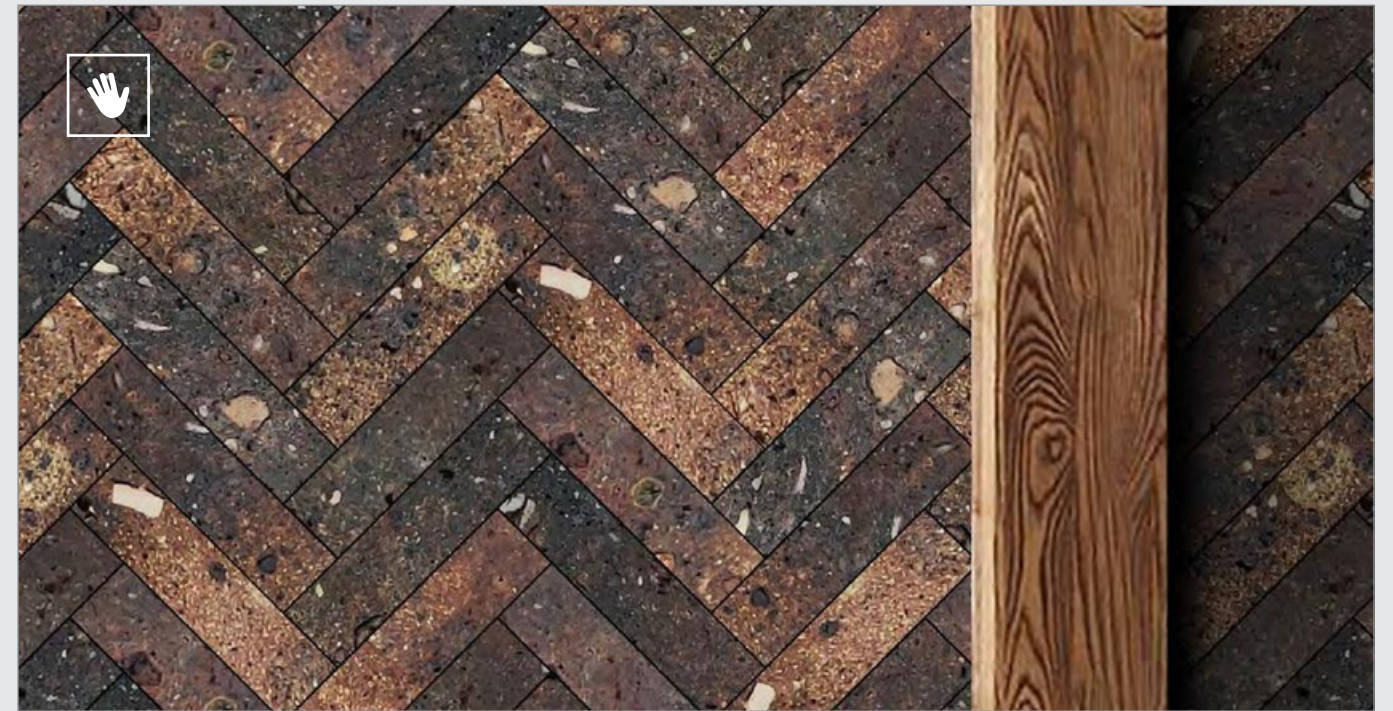

CHIP  
**16**

**ADELE**

**ADELE CERAMICA**

**BRICK**  
COLLECTION

**77001**  
FIRE BRICKS

PATTERN - HERRING BONE

SHEET SIZE  
**320X515MM**

CHIP SIZE  
**50X200MM**