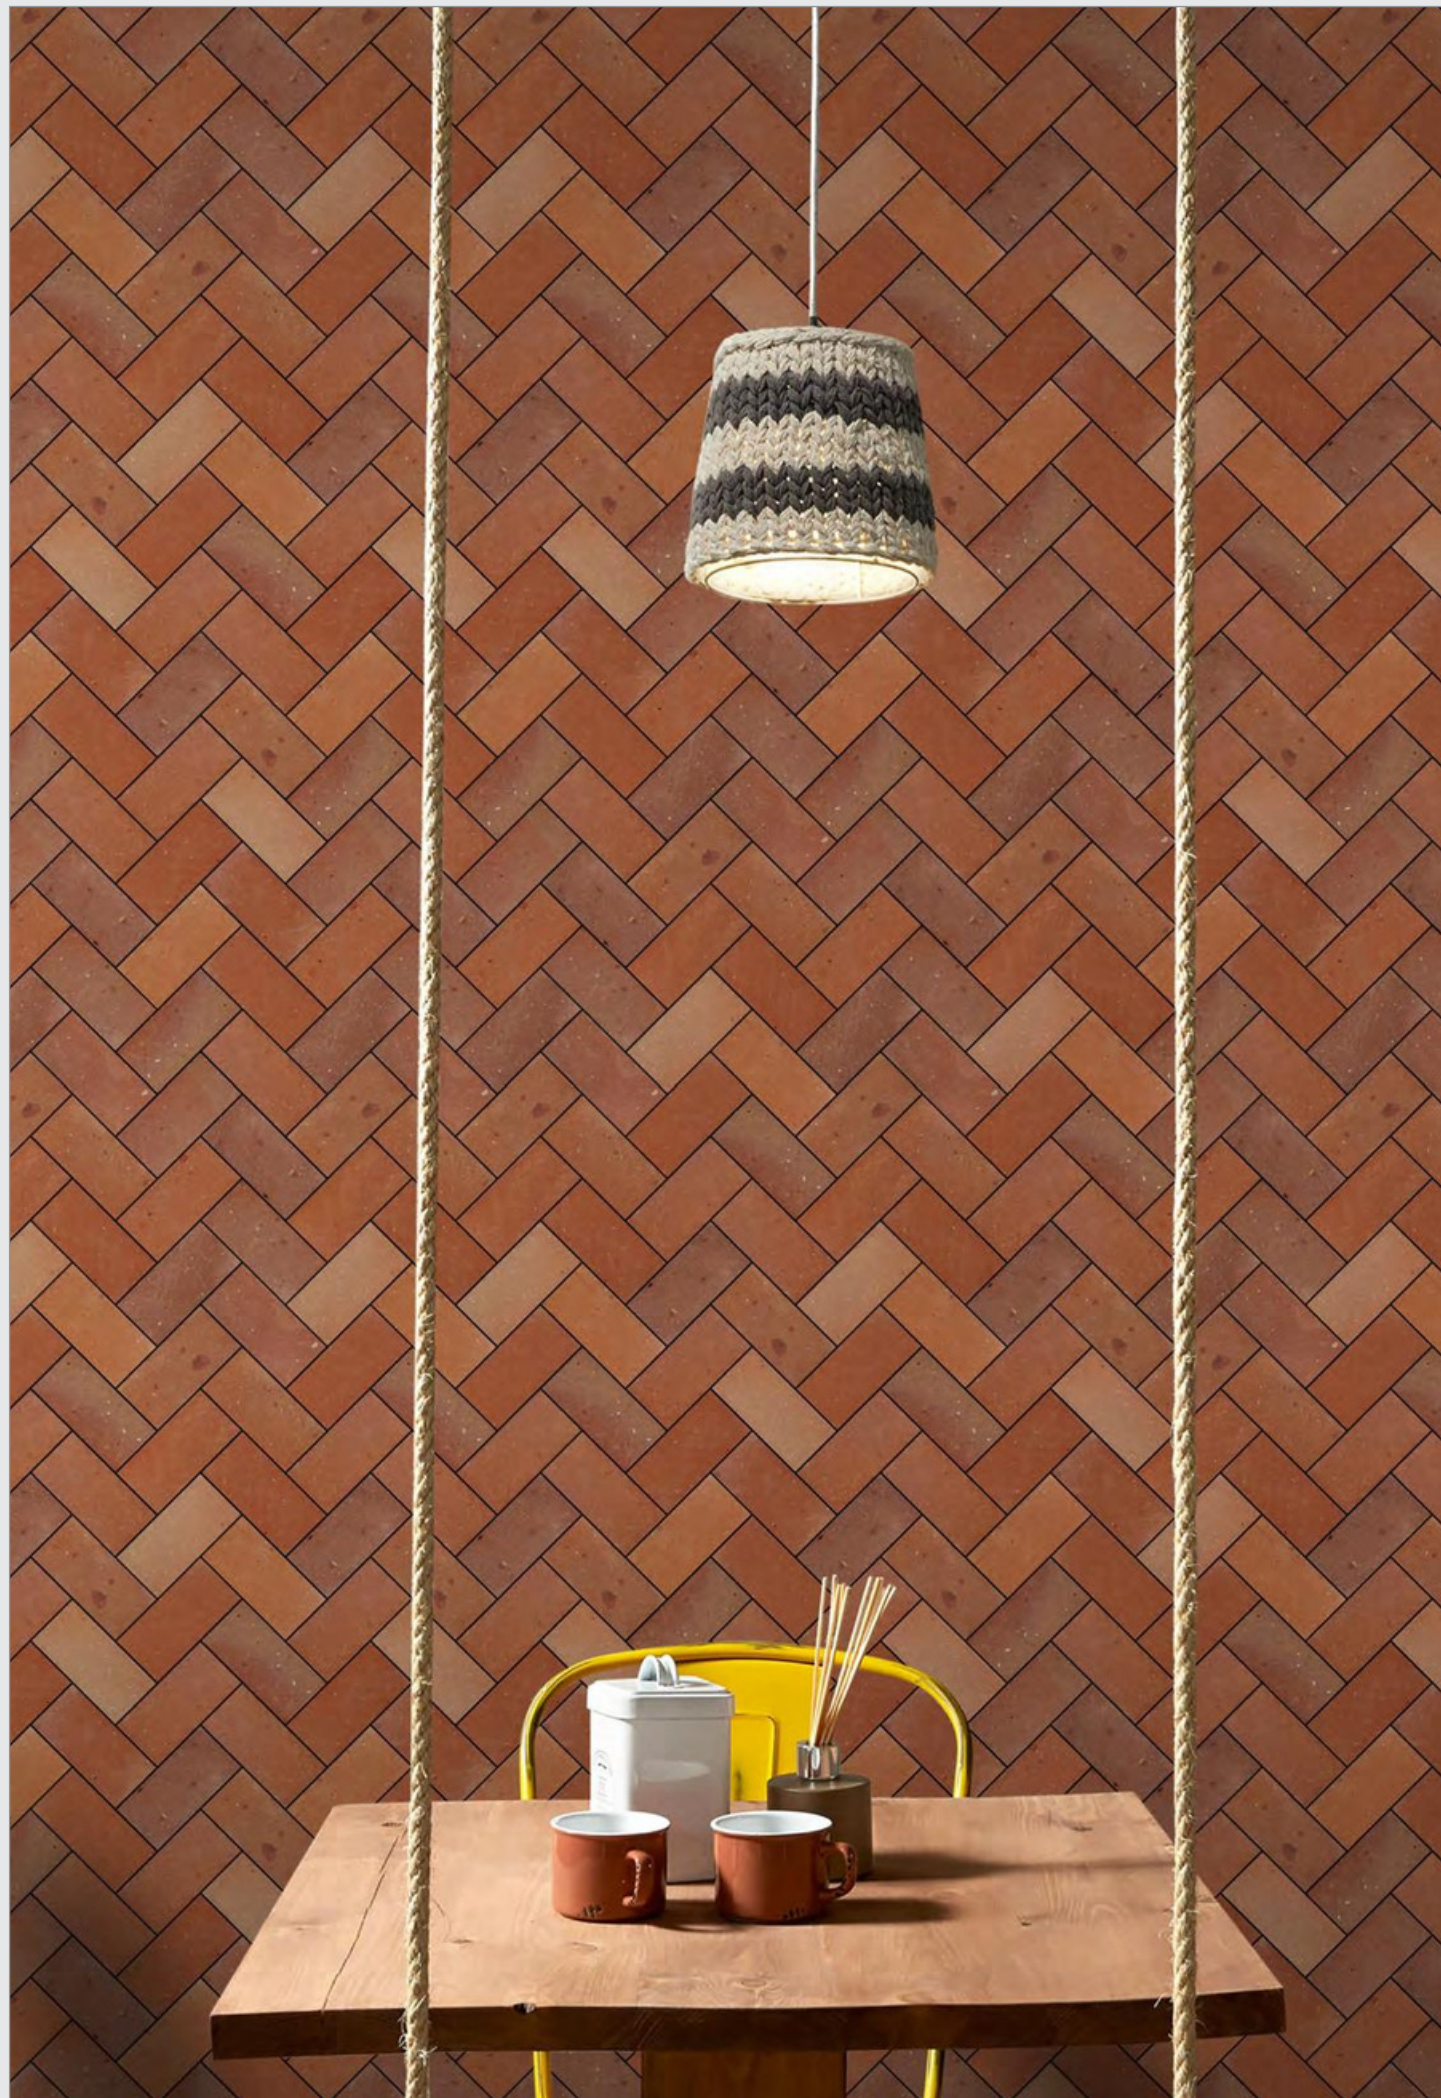

ADELE CERAMICA

BRICK
COLLECTION

75002
RED BRICKS

PATTERN - HERRING BONE

SHEET SIZE
270X275MM

CHIP SIZE
45X95MM

CHIP
16

ADELE