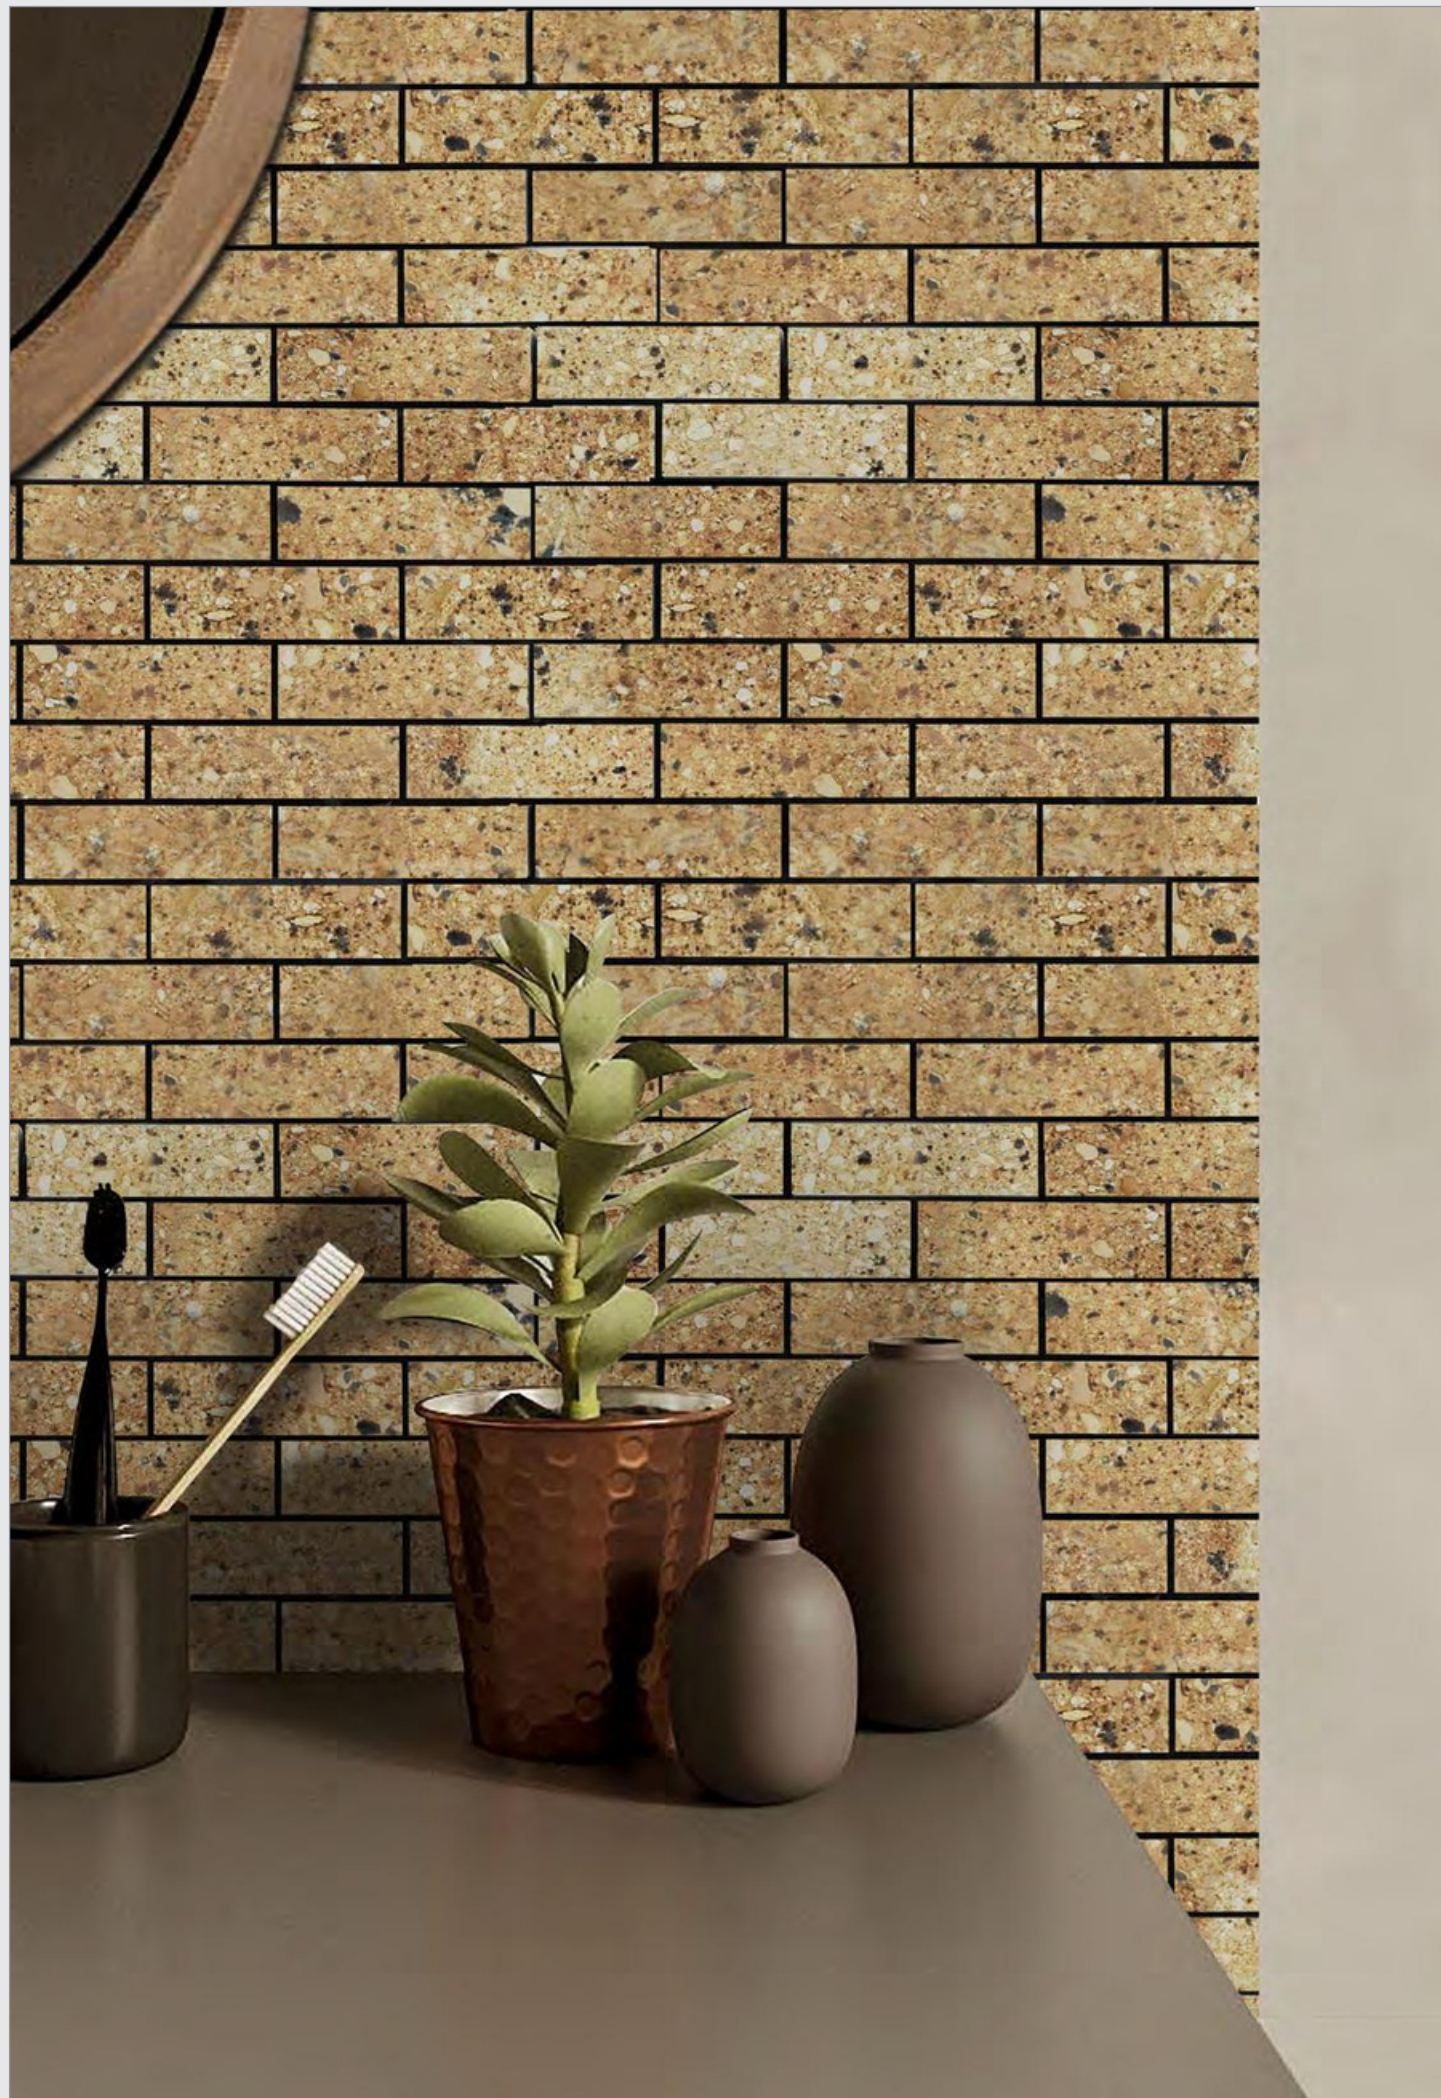

ADELE CERAMICA

BRICK
COLLECTION

58002
YELLOW BRICKS

PATTERN - BRICK BONE

SHEET SIZE
300X298MM

CHIP SIZE
23X73MM

CHIP
48

ADELE