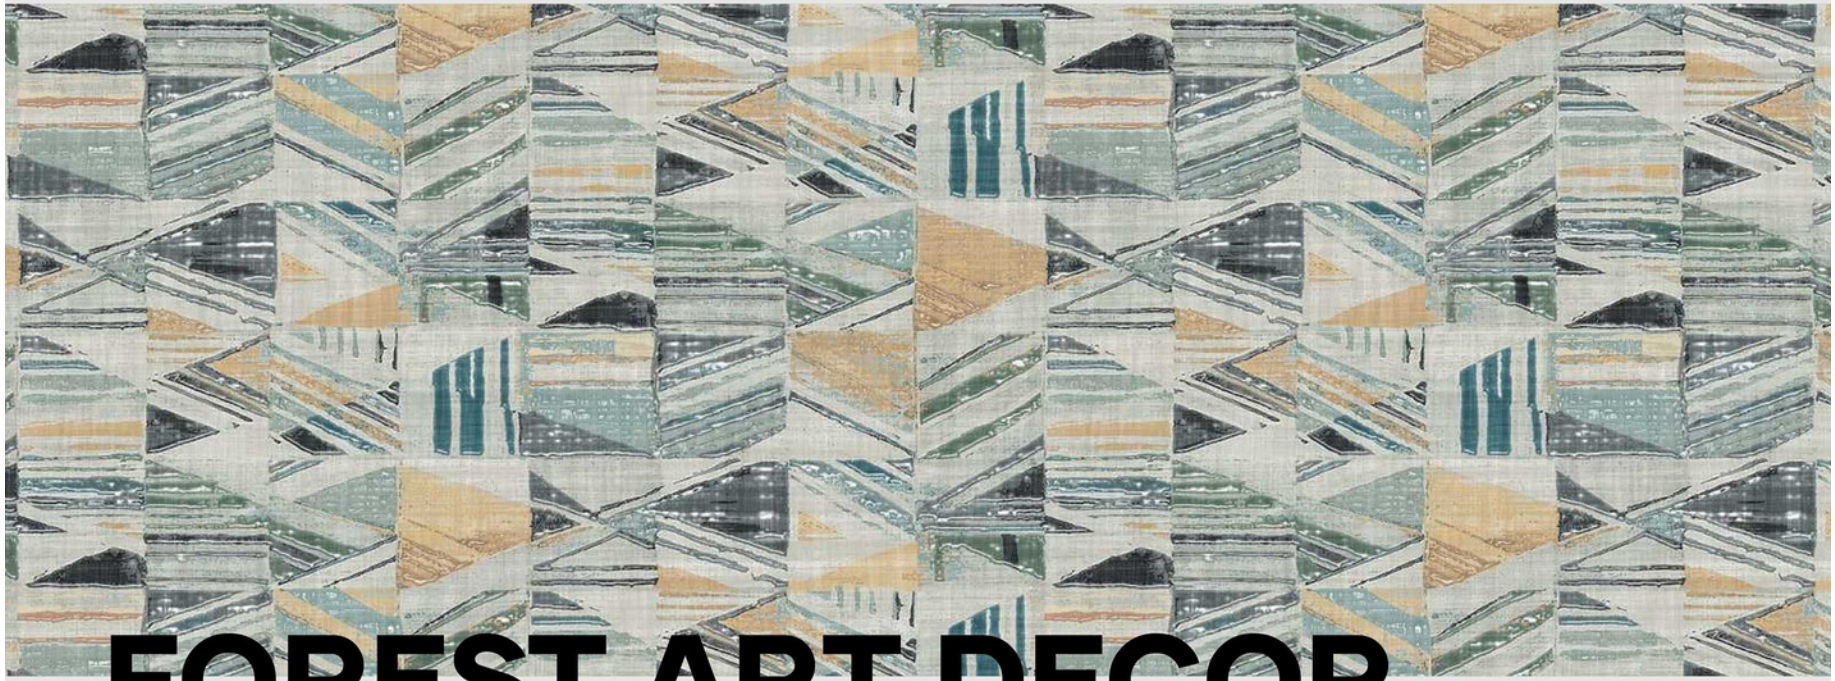

# FOREST ART DECOR

9 MM  
Thickness

Chemical  
Resistant

Impact  
Resistant

Weather  
Pro

Anti-  
bacterial

Easy  
Clean

Stain  
Resistant