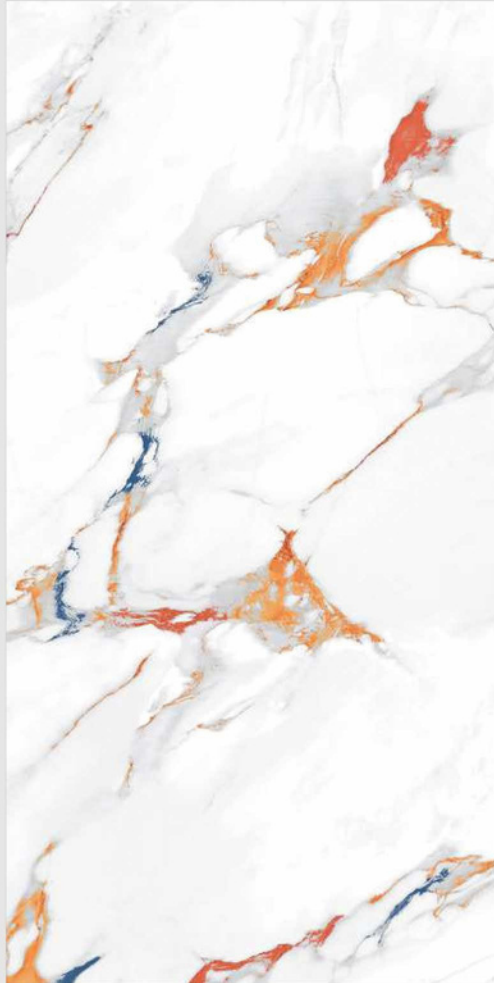

# AMARA

9 MM  
Thickness

Chemical  
Resistant

Impact  
Resistant

Weather  
Pro

Anti-  
bacterial

Easy  
Clean

Stain  
Resistant