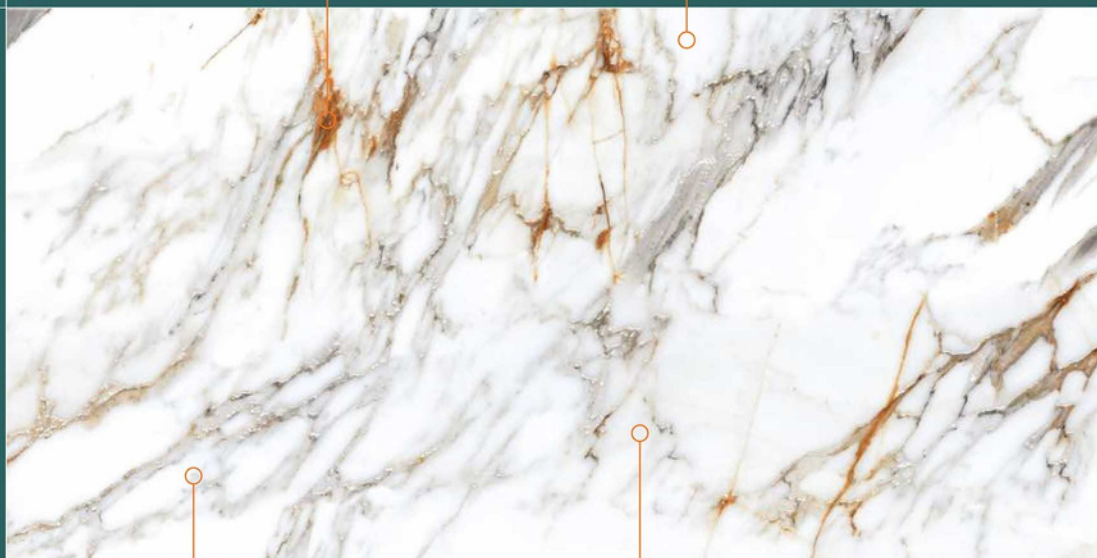

**600x  
1200mm**

Glue Granula

ADELE CERAMICA

by

ORA  
— COLLECTION

Glue Effect

Matt Surface

Glue effect