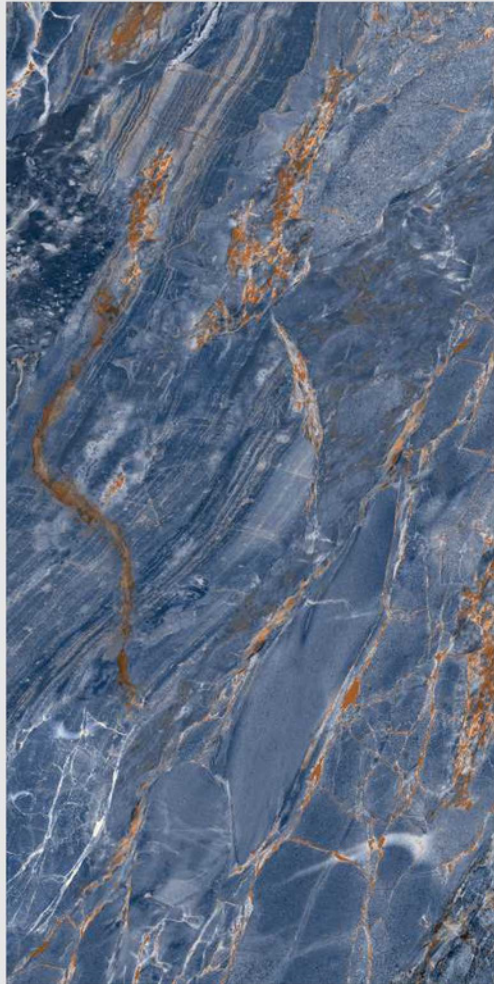

# ARICA BLUE

9 MM  
Thickness

Chemical  
Resistant

Impact  
Resistant

Weather  
Pro

Anti-  
bacterial

Easy  
Clean

Stain  
Resistant