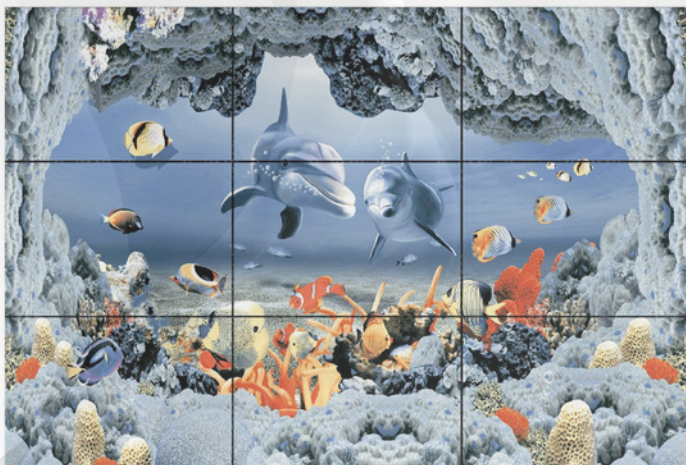

## DIGITAL POSTER TILES

300 X 450 mm | 12" x 18"

M-100

  
ADELE CERAMICA

PO-5205 (Glossy)

9 Pcs.

PO-5207 (Glossy)

9 Pcs.