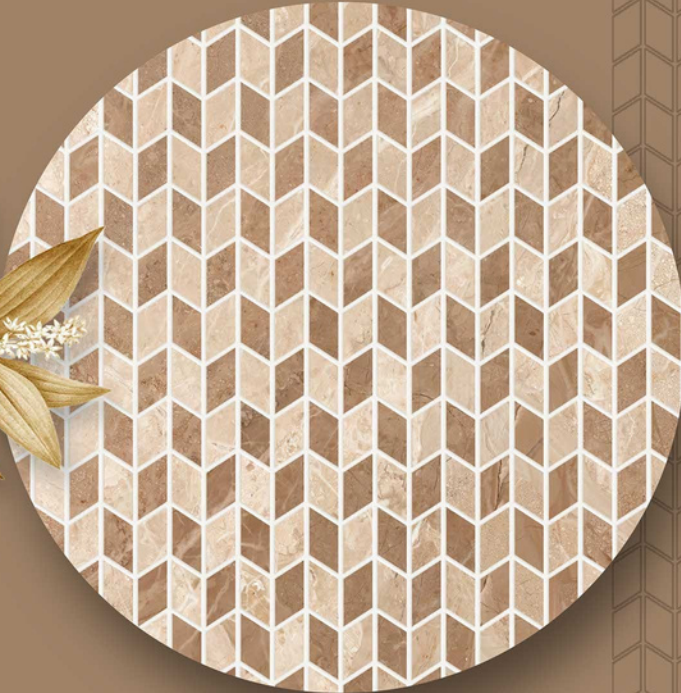

Matt Finish

Carving Finish

Laminate Finish

Wooden Finish

Sugar Finish

Decor Carving

**ALASKA
BEIGE DECOR**

DECOR
COLLECTION

**600X
1200MM**

ALASKA BEIGE DECOR

Finish:
Matt with Carving Effect

Size: 600x1200mm Thickness: 9 mm

RANDOM

ALASKA BEIGE

ALASKA BROWN

ALASKA
GREY DECOR