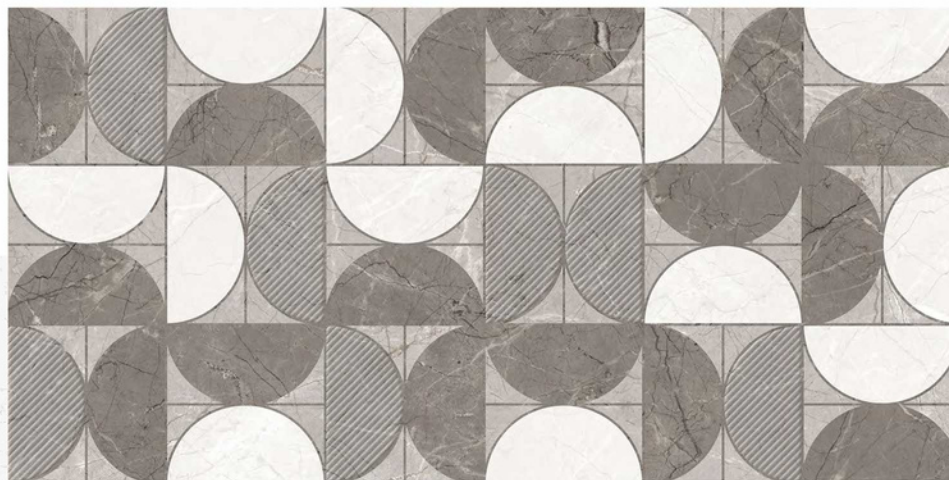

LEO DECOR

Finish:
Matt with Carving Effect

Size: 600x1200mm   Thickness: 9 mm

RANDOM

LEO WHITE