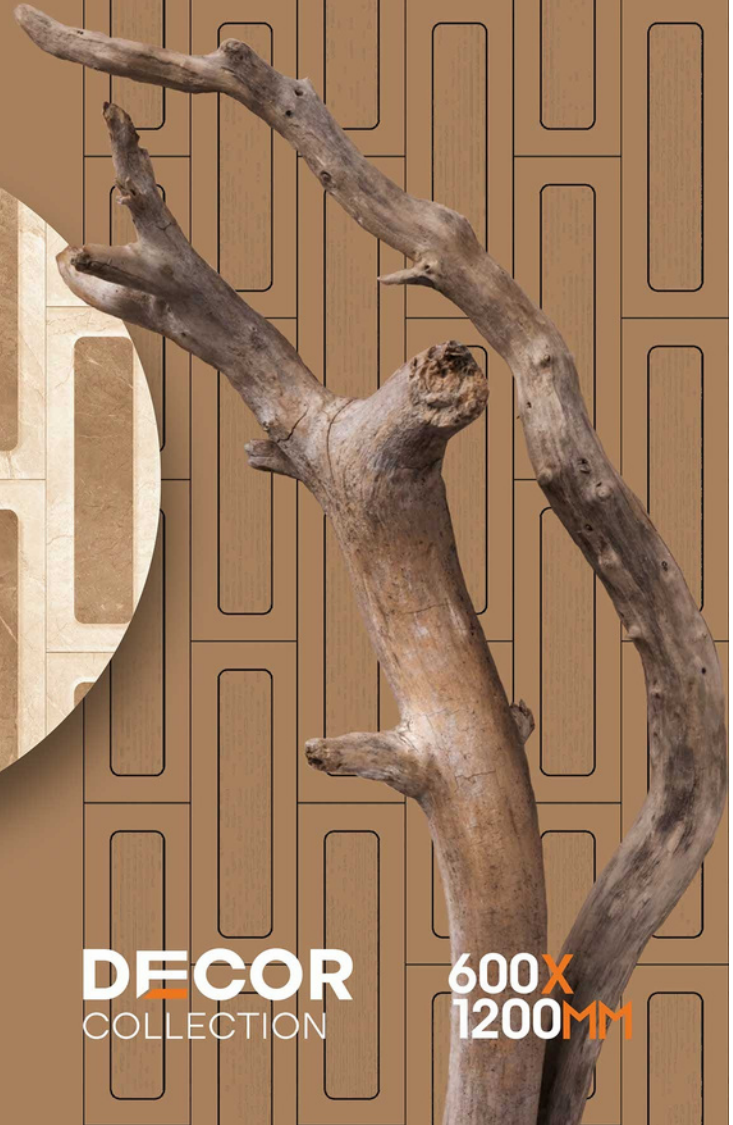

DECOR
COLLECTION

600X
1200MM