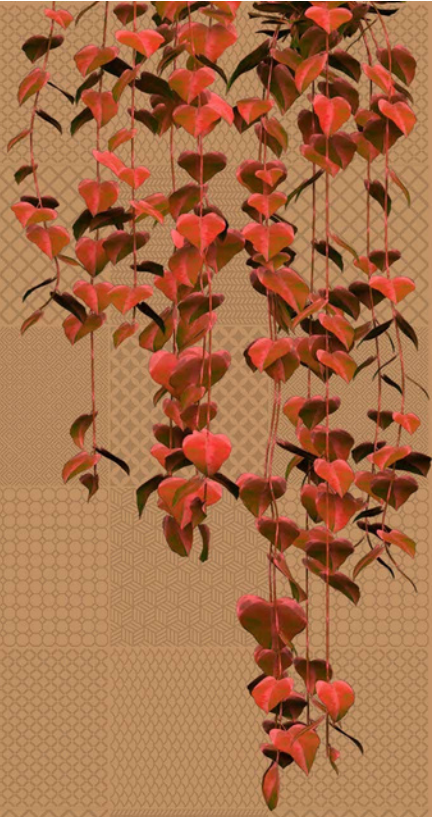

DECOR
COLLECTION

600X
1200MM

ALASKA GREY DECOR

Finish:
Matt with Carving Effect

Size: 600x1200mm Thickness: 9 mm

ALASKA SILVER

ALASKA GREY

RANDOM