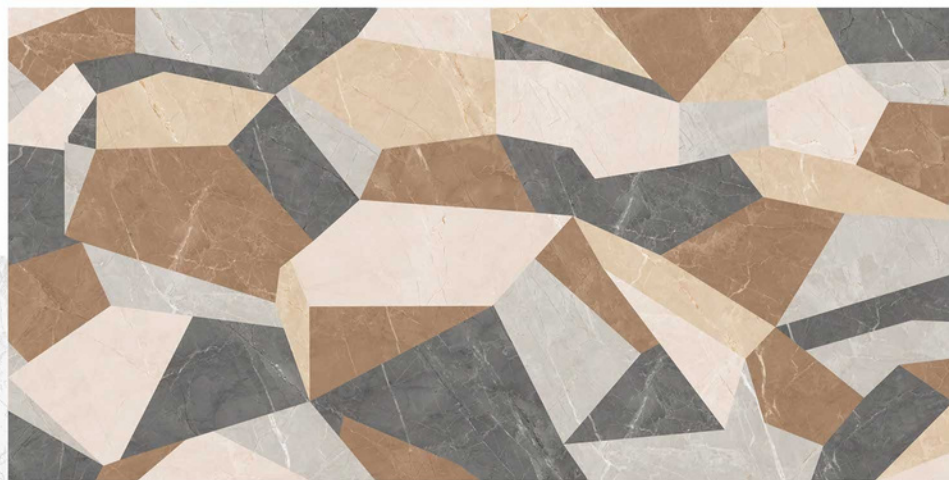

SPA DECOR

Finish:
Matt with Carving Effect

Size: 600x1200mm   Thickness: 9 mm

RANDOM

SPA ASH