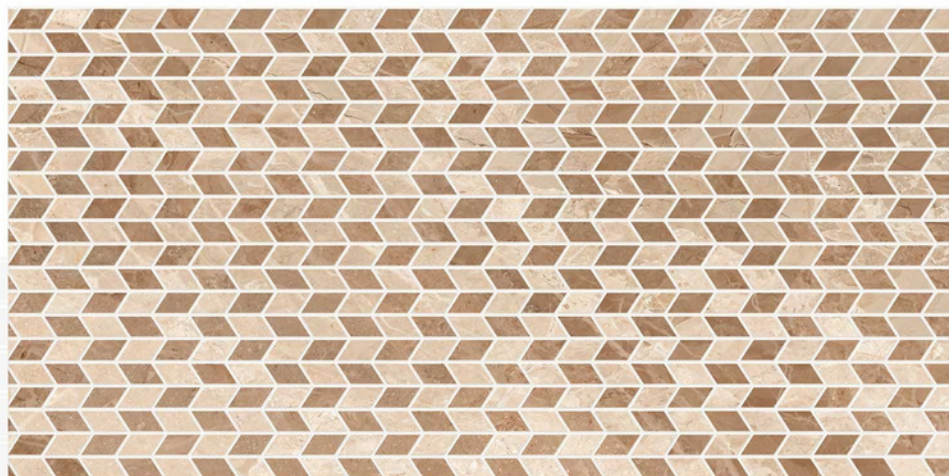

Matt Finish

Carving Finish

Laminate Finish

Wooden Finish

Sugar Finish

Decor Carving

**ALASKA
BEIGE DECOR**

DECOR
COLLECTION

**600X
1200MM**

ALASKA BEIGE DECOR

Finish:
Matt with Carving Effect

Size: 600x1200mm Thickness: 9 mm

RANDOM

ALASKA BEIGE

ALASKA BROWN

ALASKA
GREY DECOR

DECOR
COLLECTION

600X
1200MM

ALASKA GREY DECOR

Finish:
Matt with Carving Effect

Size: 600x1200mm Thickness: 9 mm

ALASKA SILVER

ALASKA GREY

RANDOM