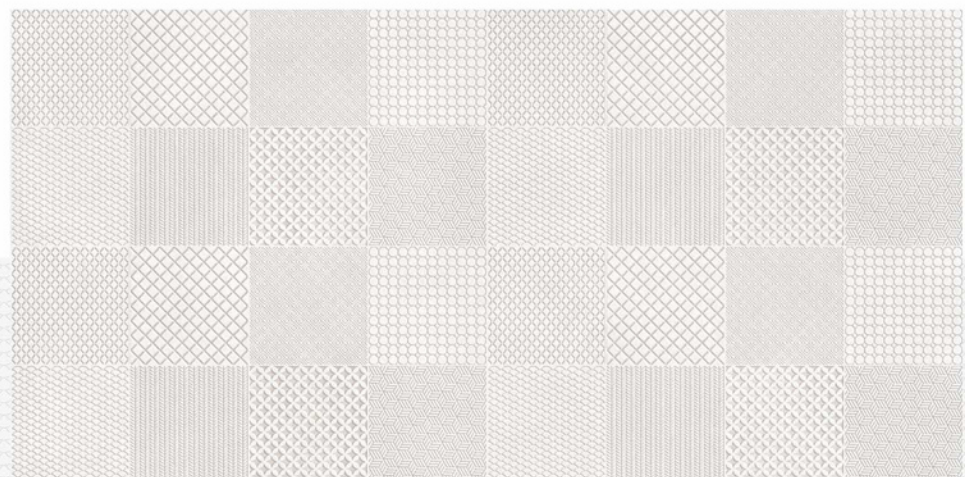

FUSION CEMENTO DECOR

ANTILO
FLORITO DECOR

DECOR
COLLECTION

600X
1200MM

ANTILO FLORITO DECOR

Finish:
Matt with Carving Effect

Size: 600x1200mm Thickness: 9 mm

ANTILO WHITE