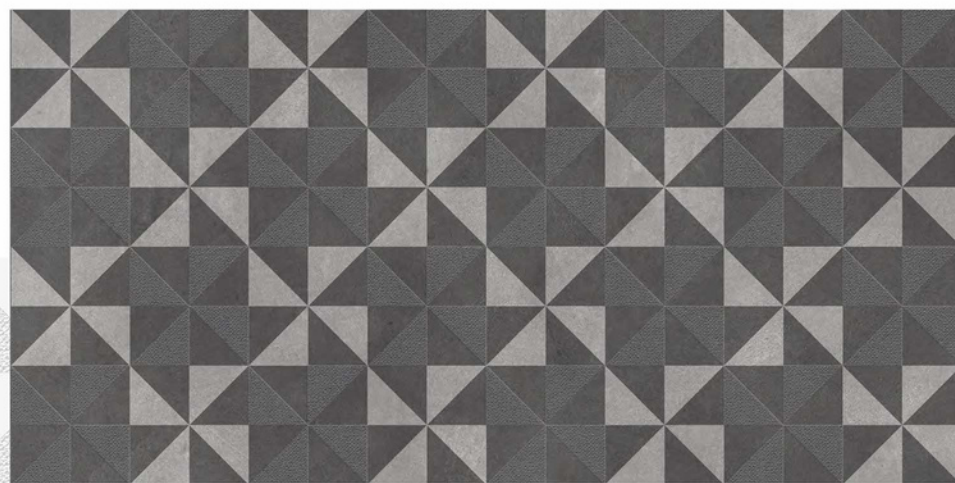

FABIO ILLUSION DECOR

Finish:
Matt with Carving Effect

Size: **600x1200mm**   Thickness: **9 mm**

RANDOM

FABIO LIGHT GREY