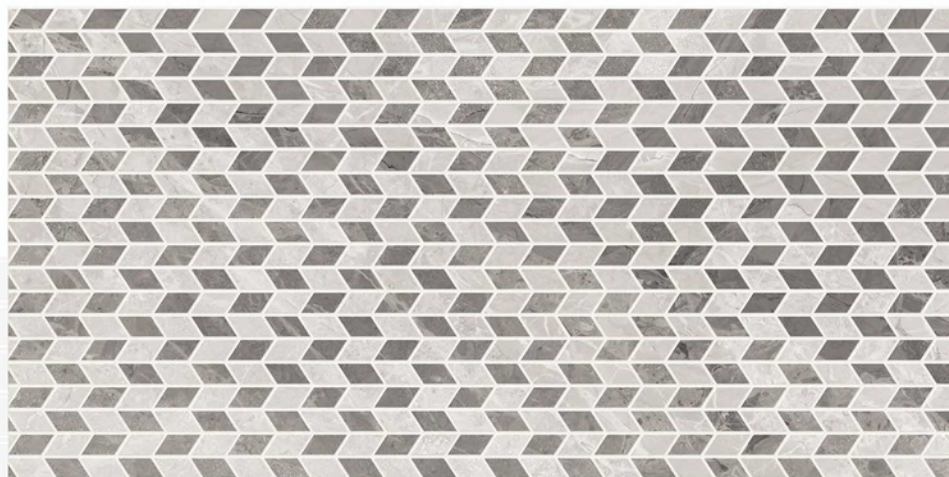

ALASKA GREY DECOR

Finish:
Matt with Carving Effect

Size: 600x1200mm   Thickness: 9 mm

ALASKA SILVER