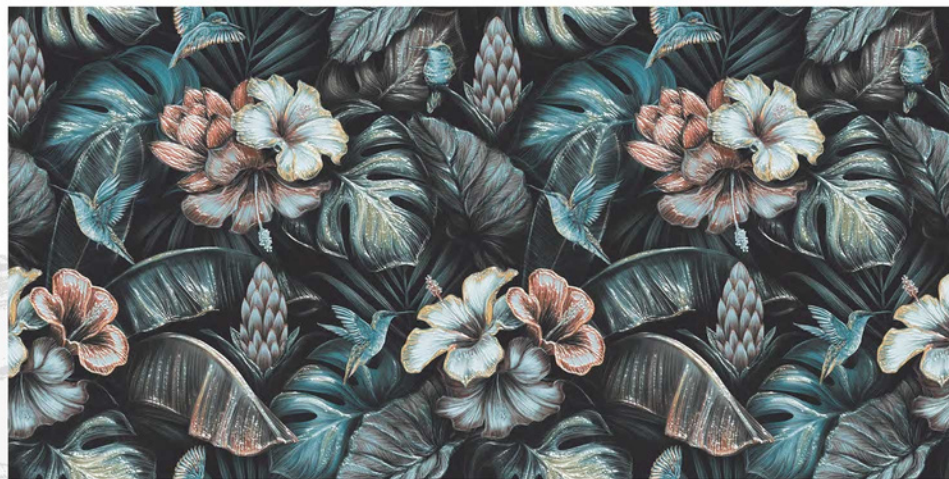

LUX SKY

LUX BLUE

**MEXICO
DECOR**

DECOR
COLLECTION

**600X
1200MM**

MEXICO DECOR

Finish:
Matt with Carving Effect

Size: **600x1200mm** Thickness: **9 mm**