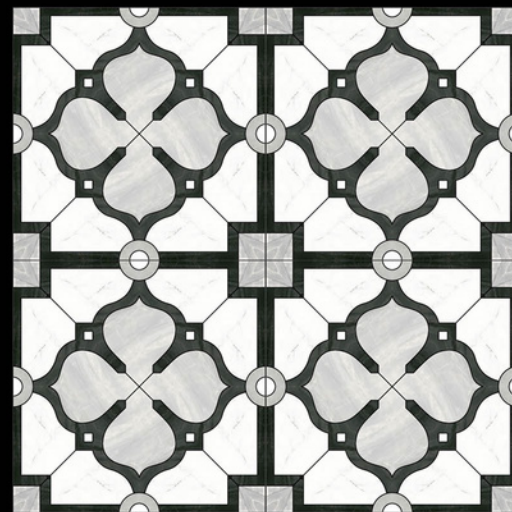

Galicha
SERIES

ADELE CERAMICA

| DESIGN -1590

| FINISH - MATT

600X
600MM