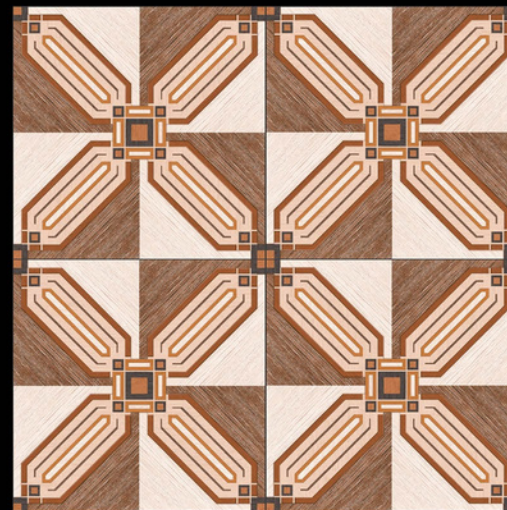

| FINISH - MATT

600X
600MM

Galicha
SERIES

ADELE CERAMICA

| DESIGN -1529
| FINISH - MATT

600X
600MM

Galicha
SERIES

ADELE CERAMICA