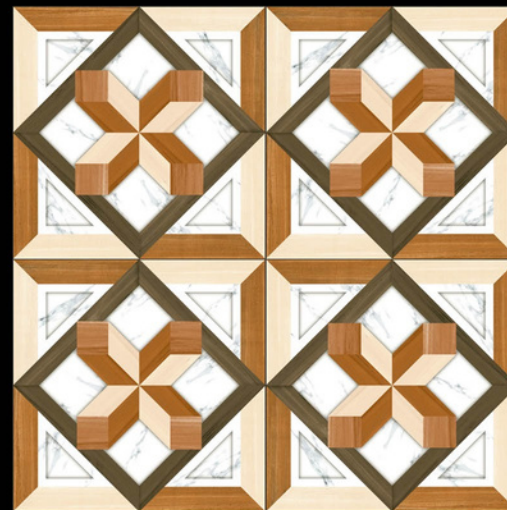

Galicha
SERIES

ADELE CERAMICA

| DESIGN -1555

| FINISH - MATT

600X
600MM