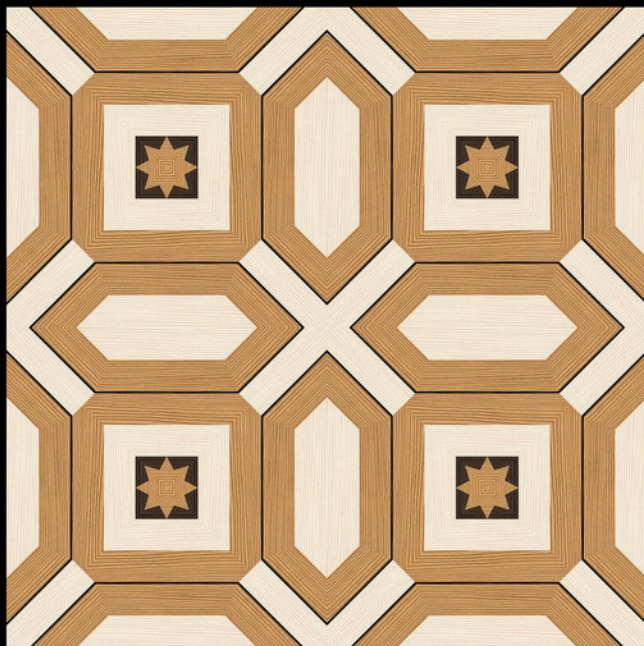

Galicha
SERIES

ADELE CERAMICA

| DESIGN -1574

| FINISH - MATT