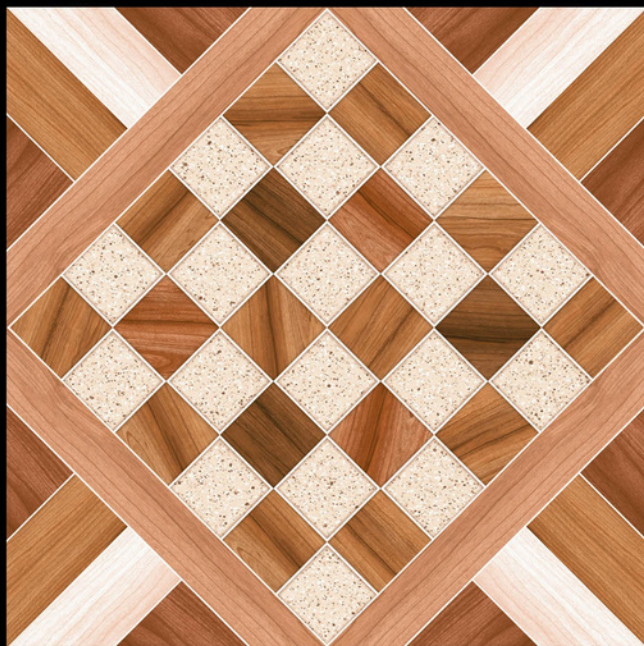

Galicha
SERIES

ADELE CERAMICA

| DESIGN -1531
| FINISH - MATT

600X
600MM