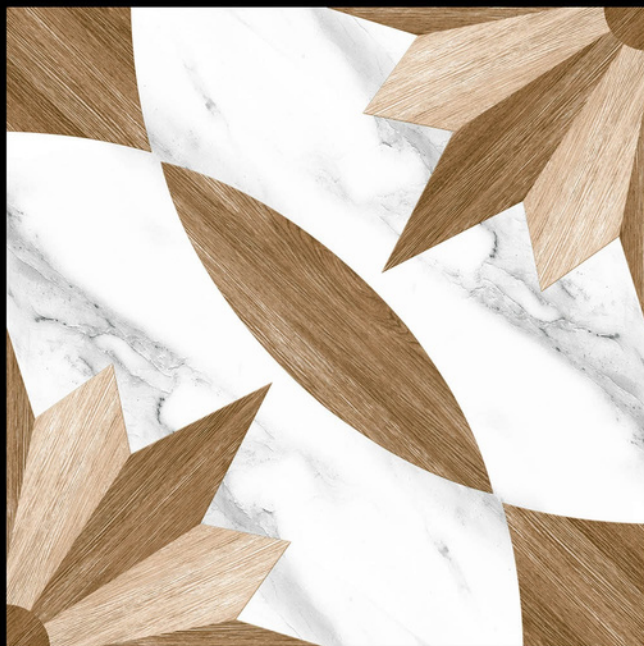

Galicha
SERIES

ADELE CERAMICA

| DESIGN -1501
| FINISH - MATT

600X
600MM