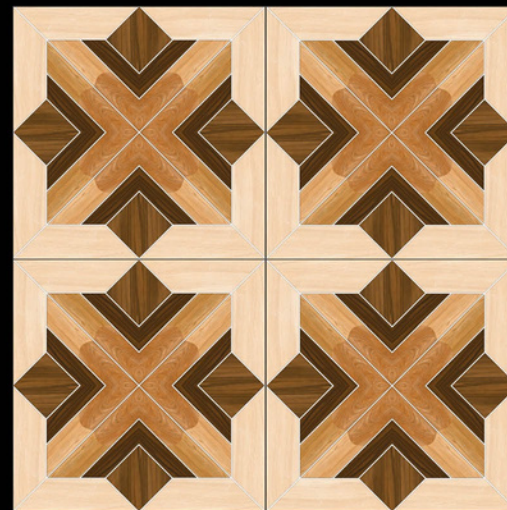

Galicha
SERIES

ADELE CERAMICA

| DESIGN -1561
| FINISH - MATT

600X
600MM