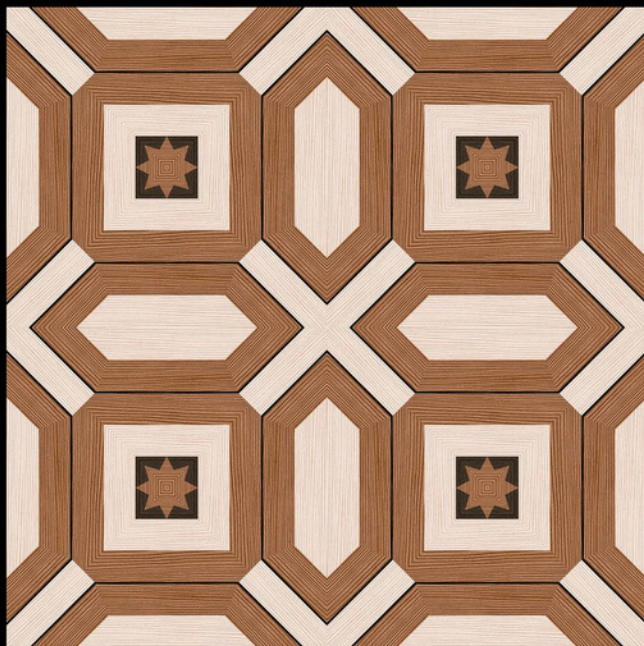

ADELE CERAMICA

| DESIGN -1574

| FINISH - MATT

600X
600MM

Galicha
SERIES

ADELE CERAMICA

| DESIGN -1575
| FINISH - MATT

600X
600MM