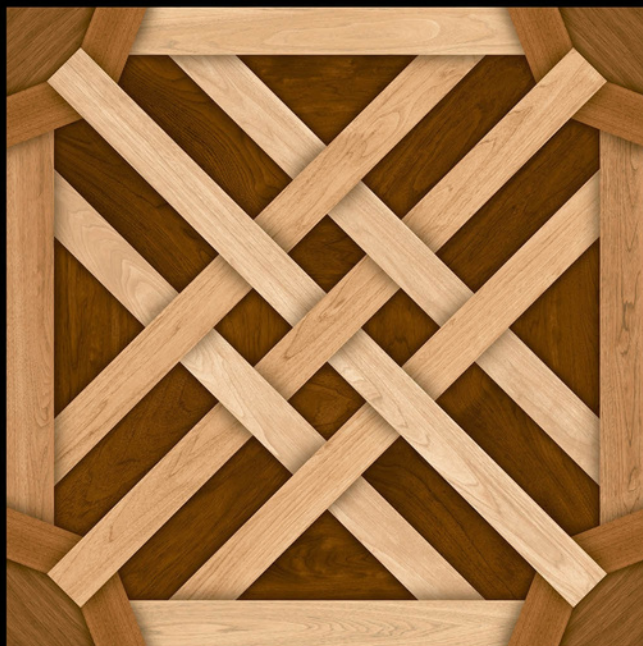

Galicha
SERIES

ADELE CERAMICA

| DESIGN -1582

| FINISH - MATT