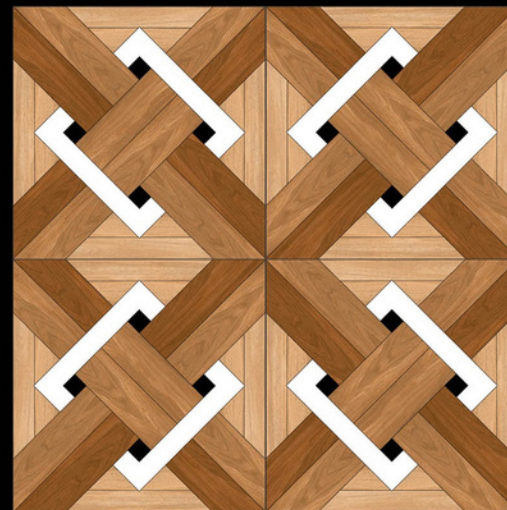

| DESIGN -1535

| FINISH - MATT

600X
600MM

Galicha
SERIES

ADELE CERAMICA

| DESIGN -1536
| FINISH - MATT

600X
600MM

Galicha
SERIES