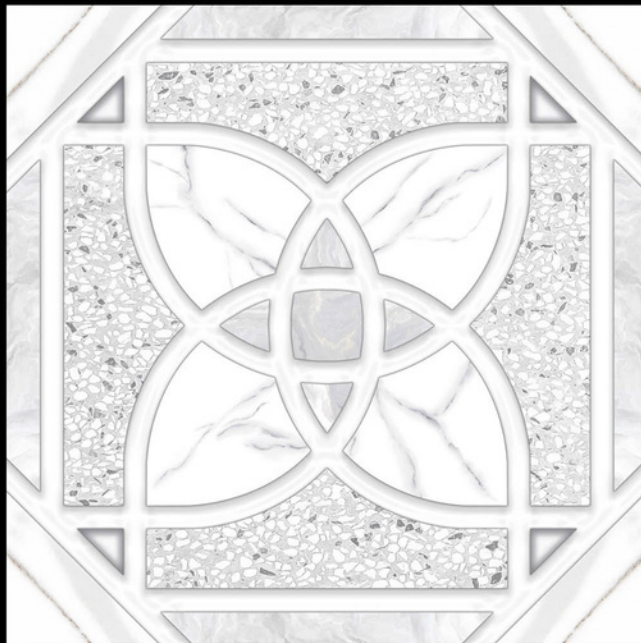

600X
600MM

Galicha
SERIES

ADELE CERAMICA

| DESIGN -1534

| FINISH - MATT

600X
600MM

Galicha
SERIES

ADELE CERAMICA