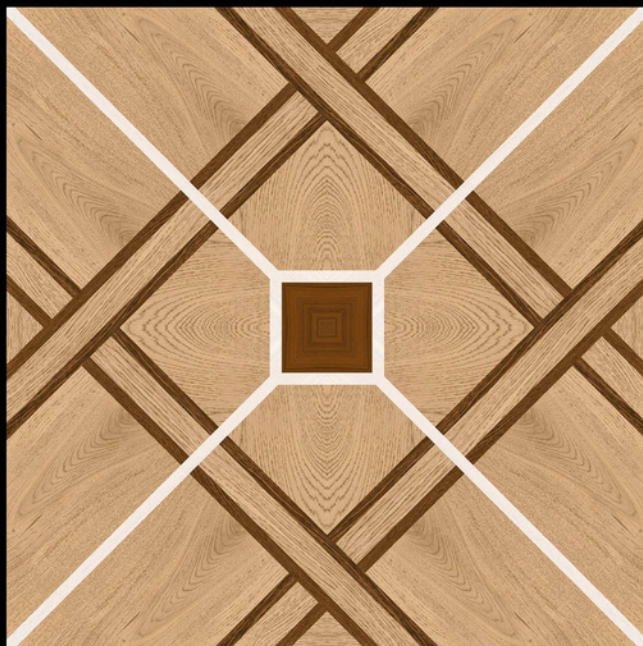

Galicha
SERIES

ADELE CERAMICA

| DESIGN -1578
| FINISH - MATT