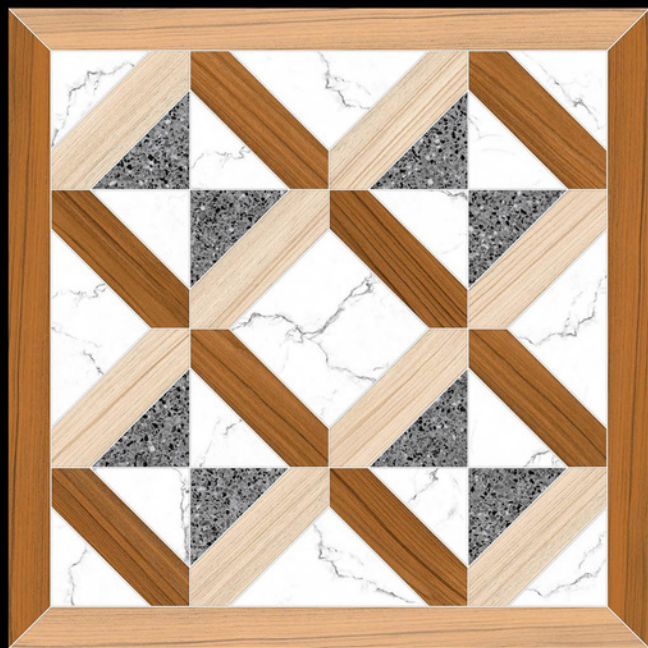

Galicha
SERIES

ADELE CERAMICA

| DESIGN -1580

| FINISH - MATT

600X
600MM