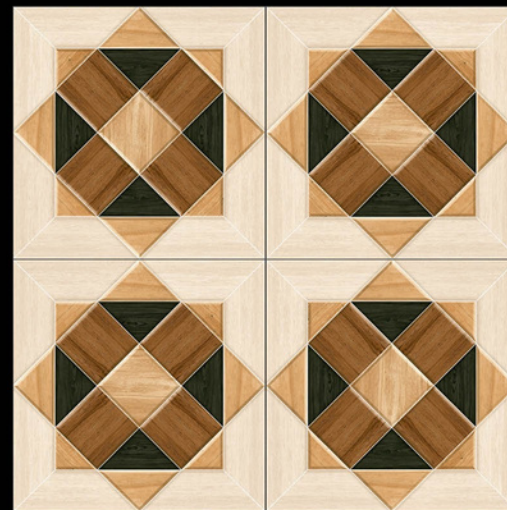

| DESIGN -1501
| FINISH - MATT

600X
600MM

Galicha
SERIES

ADELE CERAMICA

| DESIGN -1502
| FINISH - MATT

600X
600MM

Galicha
SERIES

ADELE CERAMICA