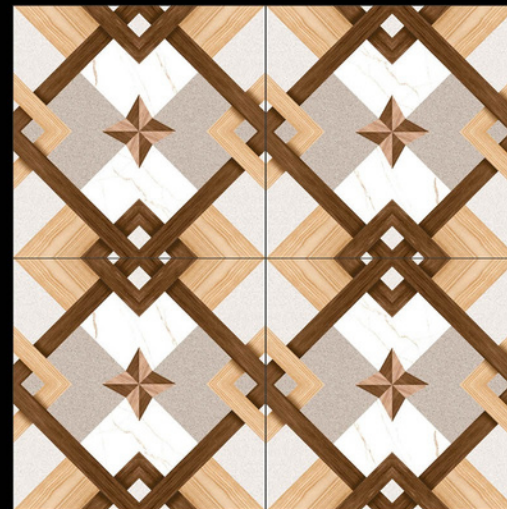

| FINISH - MATT

600X
600MM

Galicha
SERIES

ADELE CERAMICA

| DESIGN -1569
| FINISH - MATT

600X
600MM

Galicha
SERIES

ADELE CERAMICA