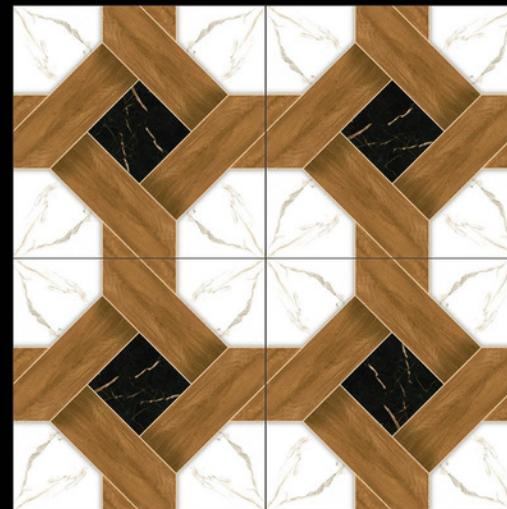

ADELE CERAMICA

| DESIGN -1510
| FINISH - MATT

600X
600MM

Galicha
SERIES

ADELE CERAMICA

| DESIGN -1511

| FINISH - MATT

600X
600MM