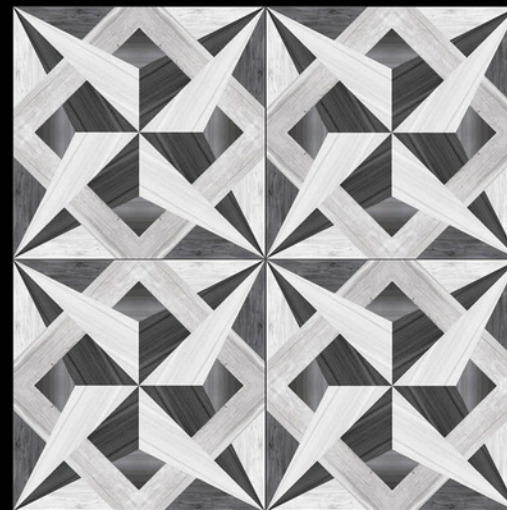

Galicha
SERIES

ADELE CERAMICA

| DESIGN -1576
| FINISH - MATT

600X
600MM

Galicha
SERIES

ADELE CERAMICA

| DESIGN -1577
| FINISH - MATT

600X
600MM