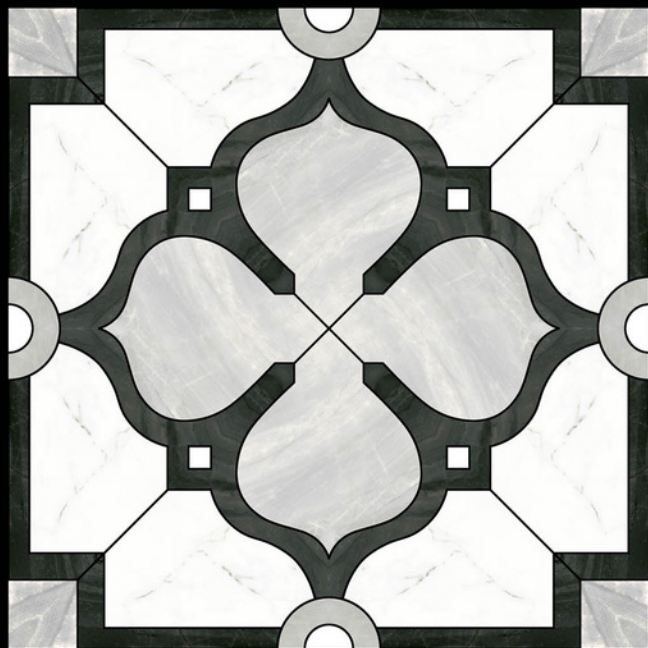

Galicha
SERIES

ADELE CERAMICA

| DESIGN -1590

| FINISH - MATT

600X
600MM