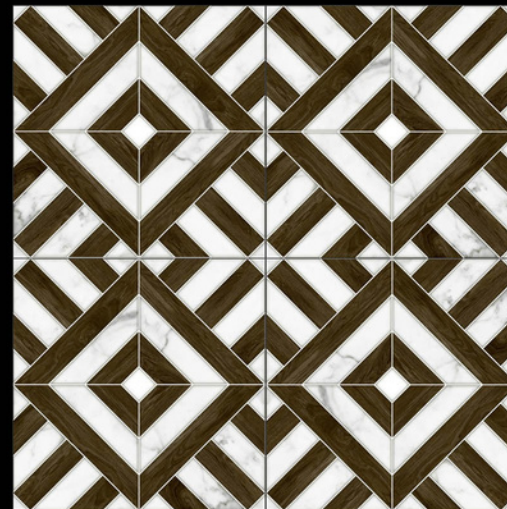

Galicha
SERIES

ADELE CERAMICA

| DESIGN -1581
| FINISH - MATT

600X
600MM