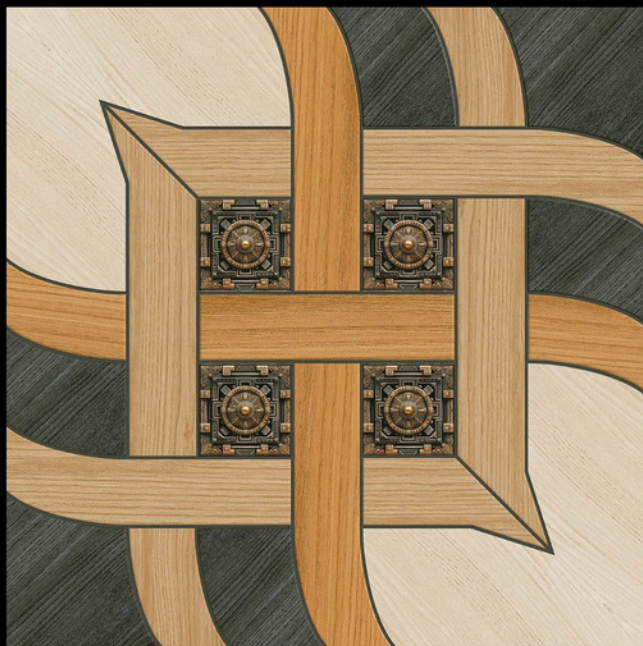

Galicha
SERIES

ADELE CERAMICA

| DESIGN -1502
| FINISH - MATT

600X
600MM