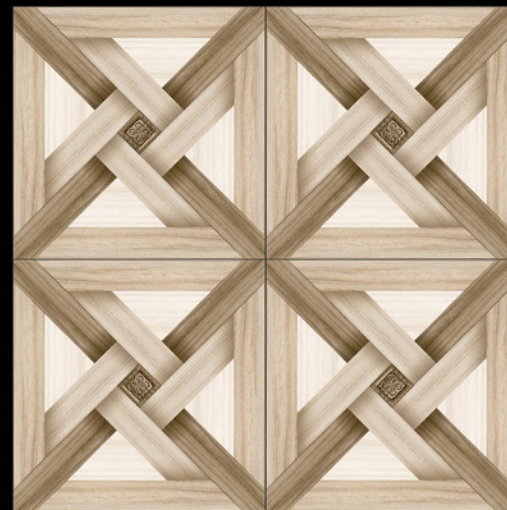

Galicha
SERIES

ADELE CERAMICA

| DESIGN -1514
| FINISH - MATT

600X
600MM

Galicha
SERIES

ADELE CERAMICA

| DESIGN -1515
| FINISH - MATT

600X
600MM