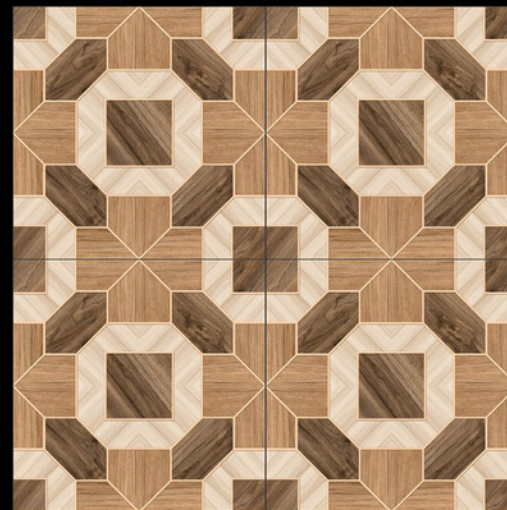

Galicha
SERIES

ADELE CERAMICA

| DESIGN -1525
| FINISH - MATT

600X
600MM

Galicha
SERIES

ADELE CERAMICA

| DESIGN -1526

| FINISH - MATT