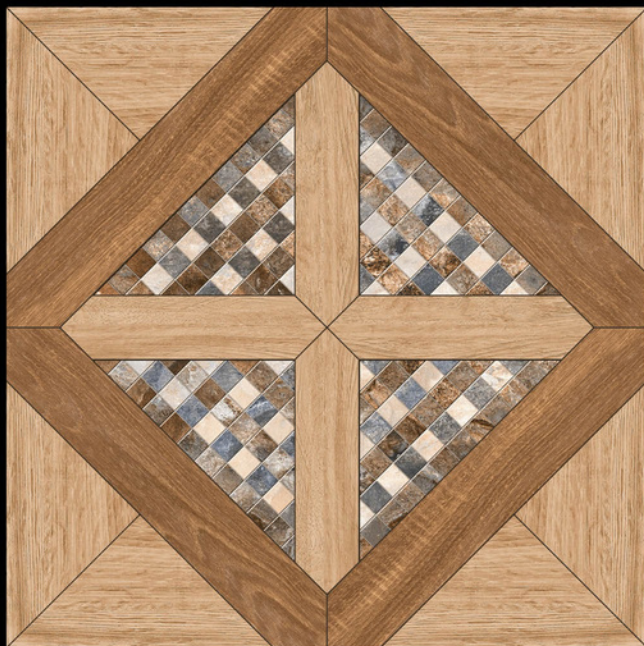

| FINISH - MATT

600X
600MM

Galicha
SERIES

ADELE CERAMICA

| DESIGN -1541
| FINISH - MATT

600X
600MM

Galicha
SERIES

ADELE CERAMICA