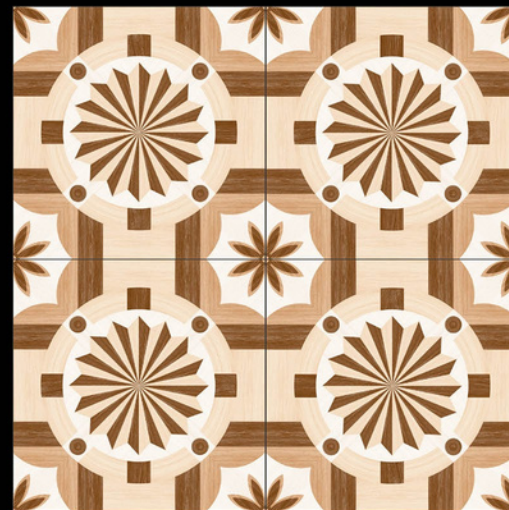

Galicha
SERIES

ADELE CERAMICA

| DESIGN -1551
| FINISH - MATT

600X
600MM