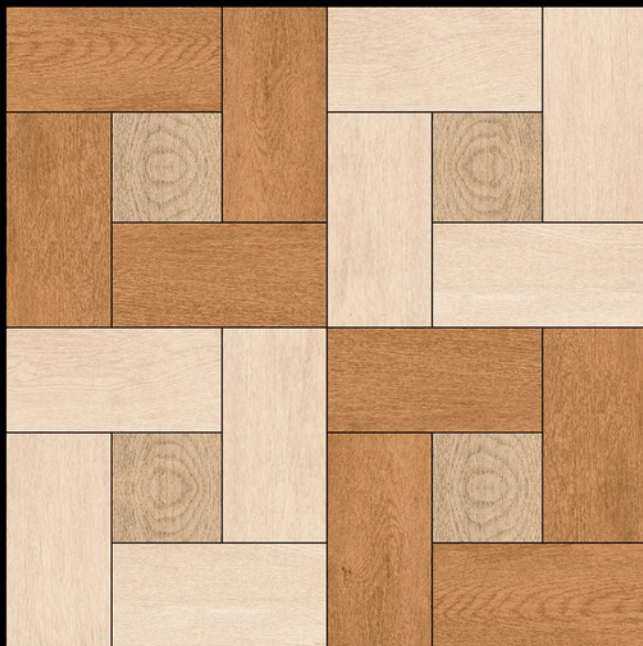

Galicha

SERIES

| DESIGN -1539

| FINISH - MATT

600X
600MM