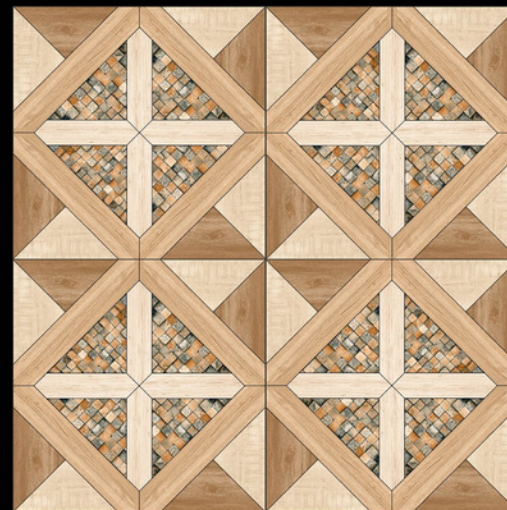

Galicha
SERIES

ADELE CERAMICA

| DESIGN -1509
| FINISH - MATT

600X
600MM