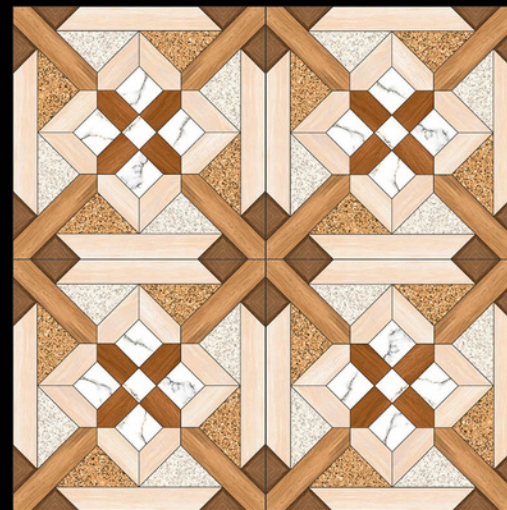

Galicha
SERIES

ADELE CERAMICA

| DESIGN -1578
| FINISH - MATT

600X
600MM

Galicha
SERIES

ADELE CERAMICA

| DESIGN -1579

| FINISH - MATT