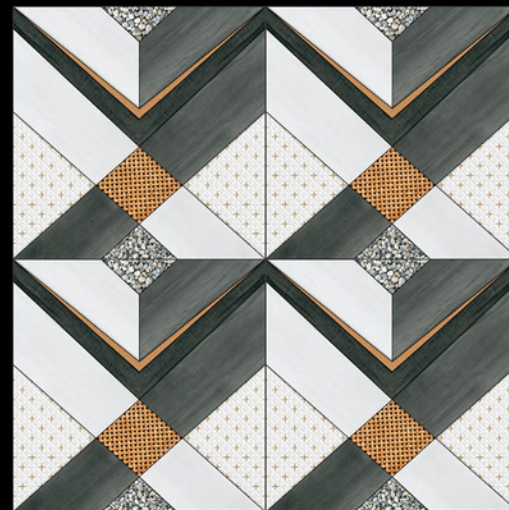

Galicha
SERIES

ADELE CERAMICA

| DESIGN -1585

| FINISH - MATT

600X
600MM