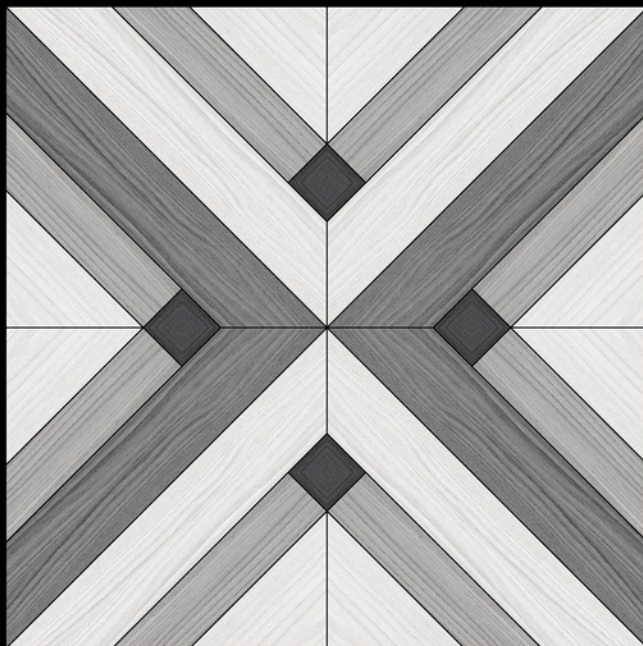

Galicha
SERIES

ADELE CERAMICA

| DESIGN -1565
| FINISH - MATT

600X
600MM

Galicha
SERIES

ADELE CERAMICA

| DESIGN -1566

| FINISH - MATT