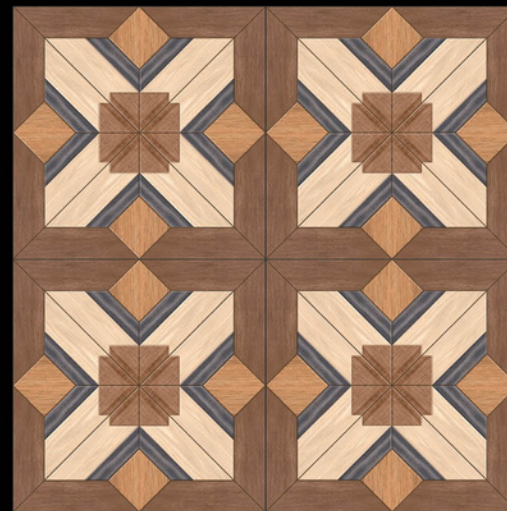

Galicha
SERIES

ADELE CERAMICA

| DESIGN -1510
| FINISH - MATT

600X
600MM