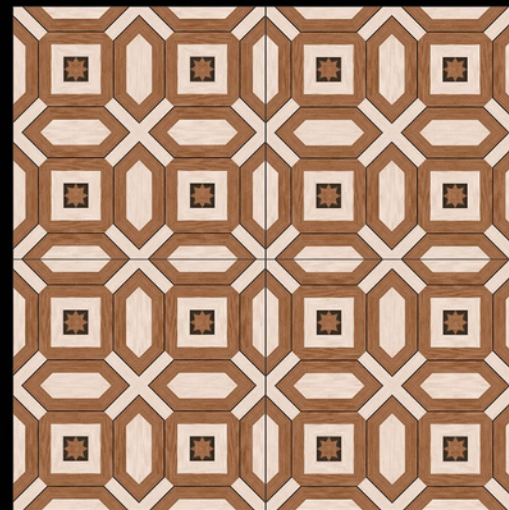

ADELE CERAMICA

| DESIGN -1574

| FINISH - MATT

600X
600MM

Galicha
SERIES

ADELE CERAMICA

| DESIGN -1575
| FINISH - MATT

600X
600MM