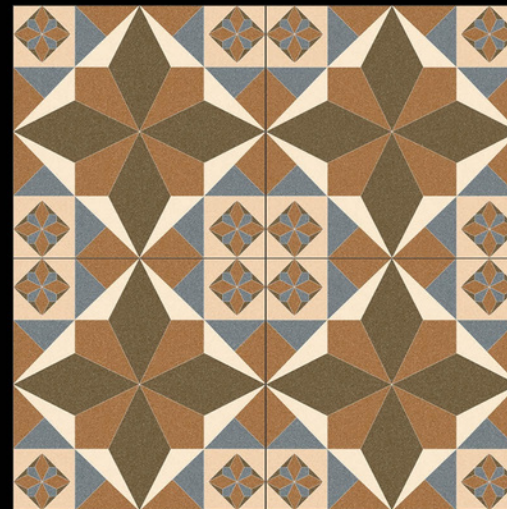

| DESIGN -1586

| FINISH - MATT

600X
600MM

Galicha
SERIES

ADELE CERAMICA

| DESIGN -1587

| FINISH - MATT

600X
600MM