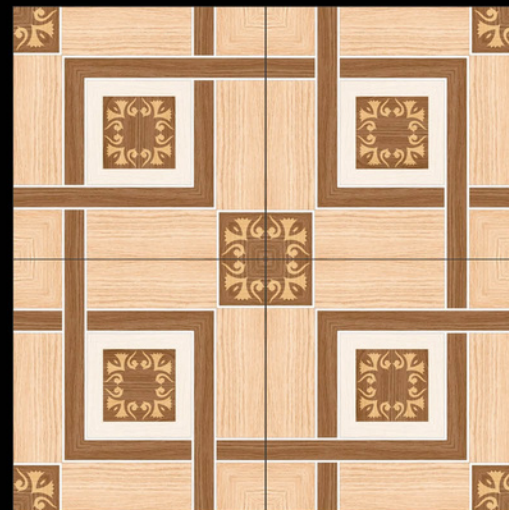

Galicha
SERIES

ADELE CERAMICA

| DESIGN -1559

| FINISH - MATT

600X
600MM