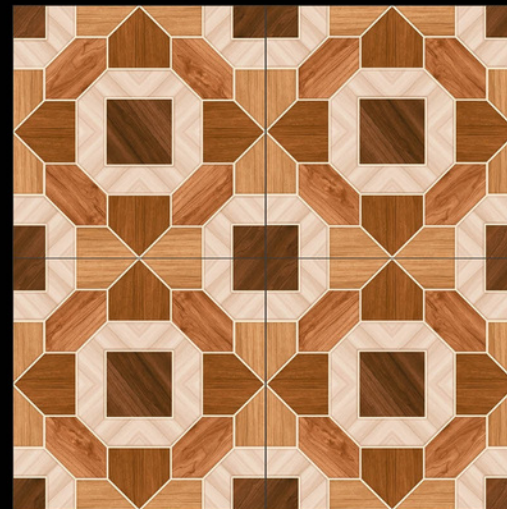

Galicha
SERIES

ADELE CERAMICA

| DESIGN -1527
| FINISH - MATT

600X
600MM