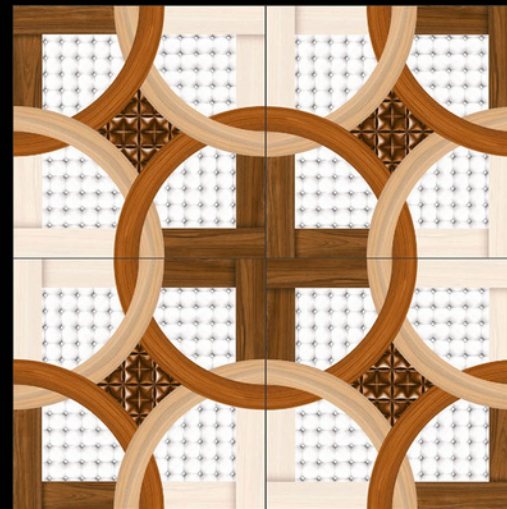

ADELE CERAMICA

| DESIGN -1561
| FINISH - MATT

600X
600MM

Galicha
SERIES

ADELE CERAMICA

| DESIGN -1562
| FINISH - MATT

600X
600MM

Galicha
SERIES