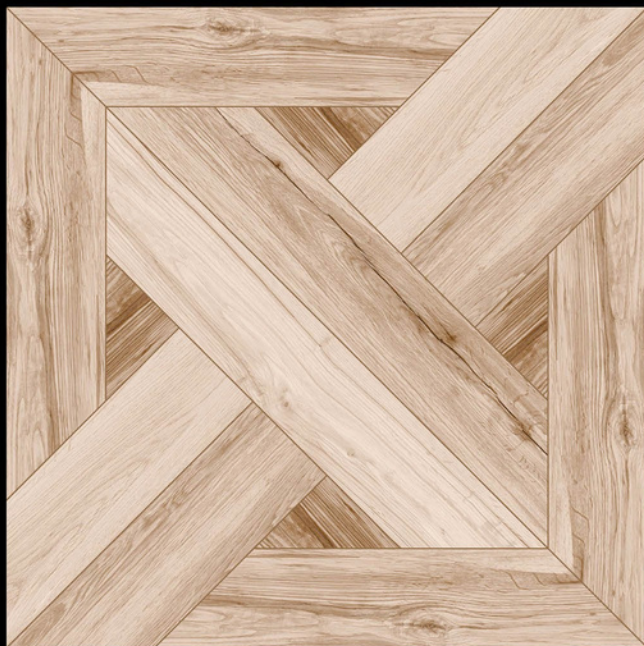

ADELE CERAMICA

| DESIGN -1563
| FINISH - MATT

600X
600MM

Galicha
SERIES

ADELE CERAMICA

| DESIGN -1564

| FINISH - MATT

600X
600MM