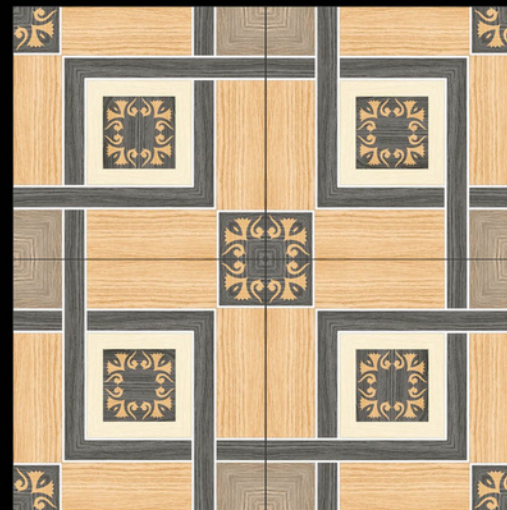

Galicha
SERIES

ADELE CERAMICA

| DESIGN -1558

| FINISH - MATT

600X
600MM