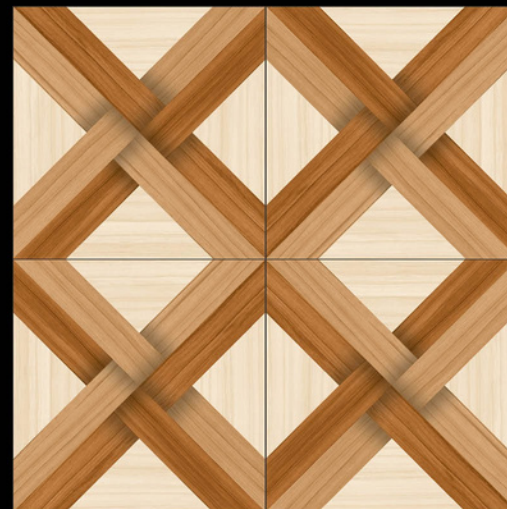

Galicha
SERIES

ADELE CERAMICA

| DESIGN -1541
| FINISH - MATT

600X
600MM