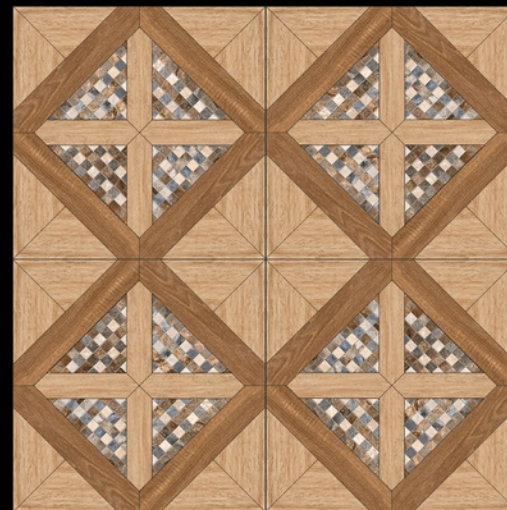

| FINISH - MATT

600X
600MM

Galicha
SERIES

ADELE CERAMICA

| DESIGN -1541
| FINISH - MATT

600X
600MM

Galicha
SERIES

ADELE CERAMICA