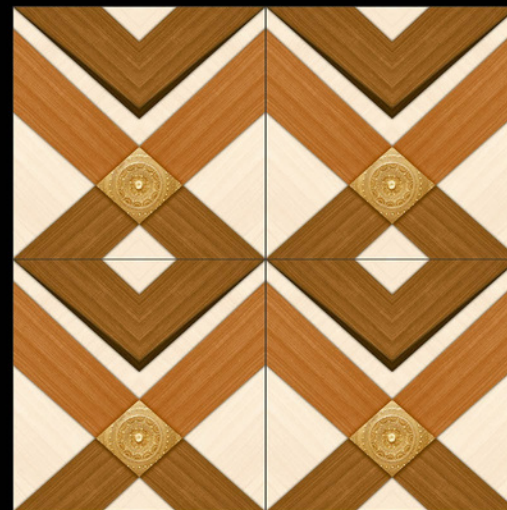

ADELE CERAMICA

| DESIGN -1583

| FINISH - MATT

600X
600MM

Galicha
SERIES

ADELE CERAMICA

| DESIGN -1584

| FINISH - MATT