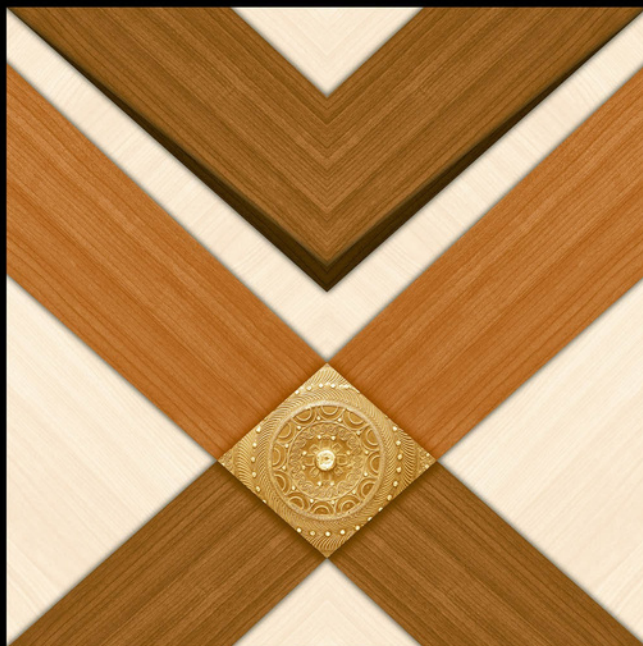

ADELE CERAMICA

| DESIGN -1583

| FINISH - MATT

600X
600MM

Galicha
SERIES

ADELE CERAMICA

| DESIGN -1584

| FINISH - MATT