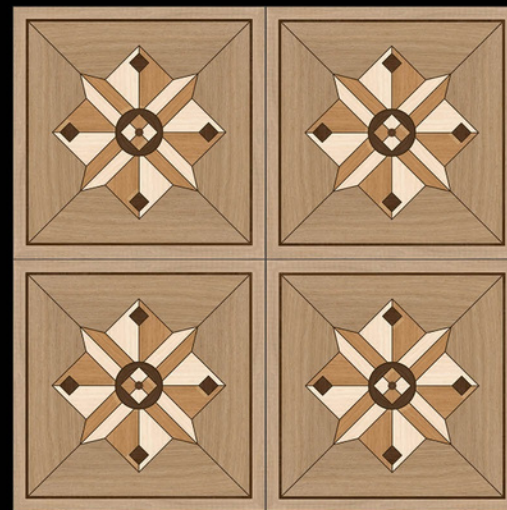

| DESIGN -1570
| FINISH - MATT

600X
600MM

Galicha
SERIES

ADELE CERAMICA

| DESIGN -1571
| FINISH - MATT

600X
600MM

Galicha
SERIES

ADELE CERAMICA