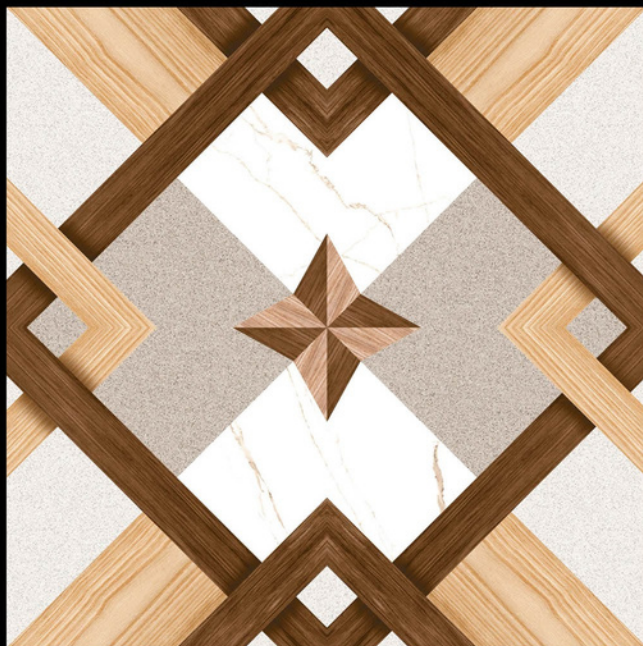

| FINISH - MATT

600X
600MM

Galicha
SERIES

ADELE CERAMICA

| DESIGN -1569
| FINISH - MATT

600X
600MM

Galicha
SERIES

ADELE CERAMICA