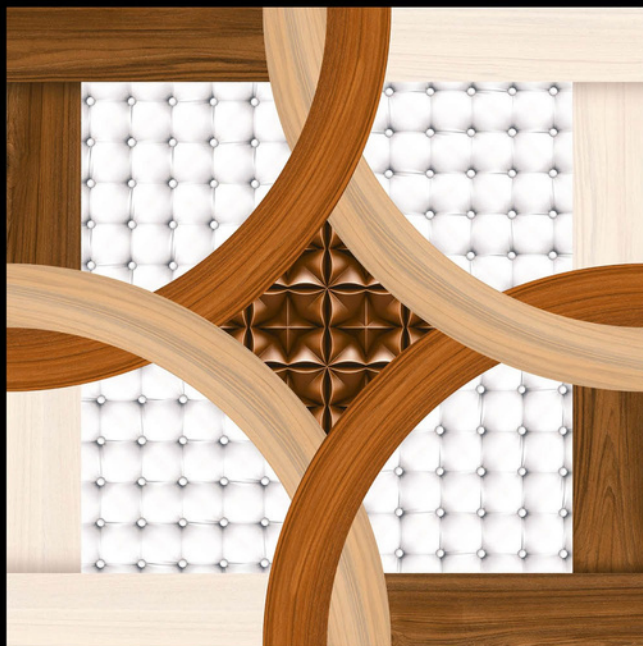

ADELE CERAMICA

| DESIGN -1561
| FINISH - MATT

600X
600MM

Galicha
SERIES

ADELE CERAMICA

| DESIGN -1562
| FINISH - MATT

600X
600MM

Galicha
SERIES