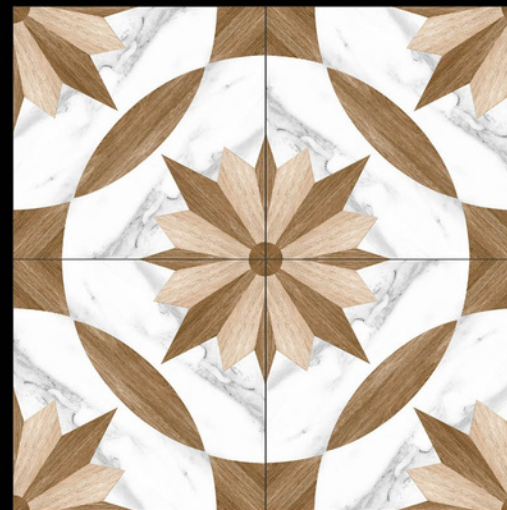

Galicha
SERIES

ADELE CERAMICA

| DESIGN -1501
| FINISH - MATT

600X
600MM