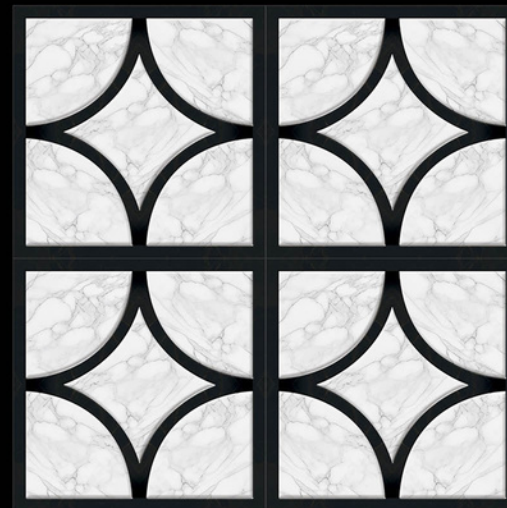

600X
600MM

Galicha
SERIES

ADELE CERAMICA

| DESIGN -1594
| FINISH - MATT

600X
600MM

Galicha
SERIES

ADELE CERAMICA

| DESIGN -1595