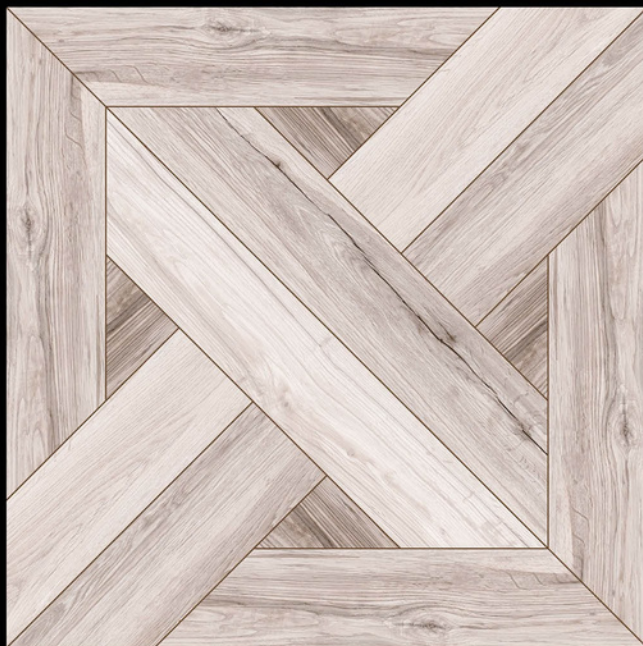

Galicha
SERIES

ADELE CERAMICA

| DESIGN -1565
| FINISH - MATT

600X
600MM