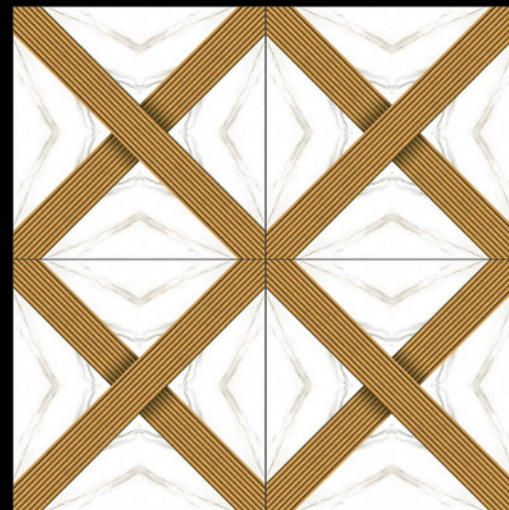

Galicha
SERIES

ADELE CERAMICA

| DESIGN -1514
| FINISH - MATT

600X
600MM