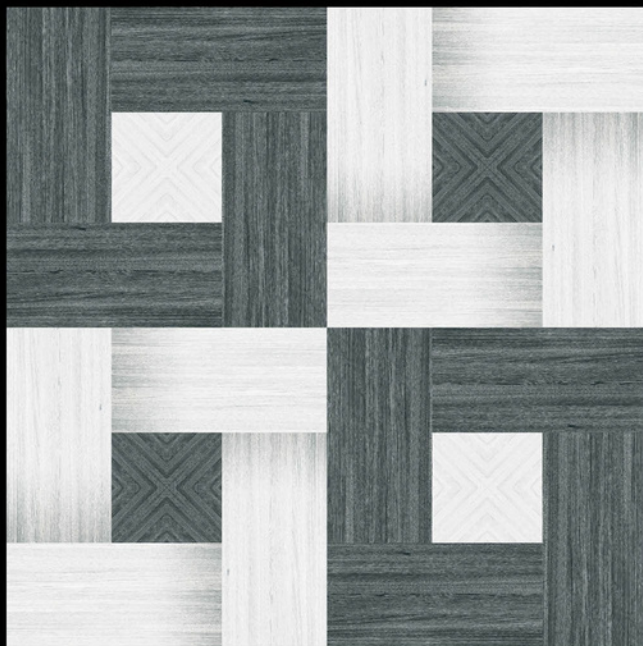

Galicha

SERIES

| DESIGN -1508

| FINISH - MATT