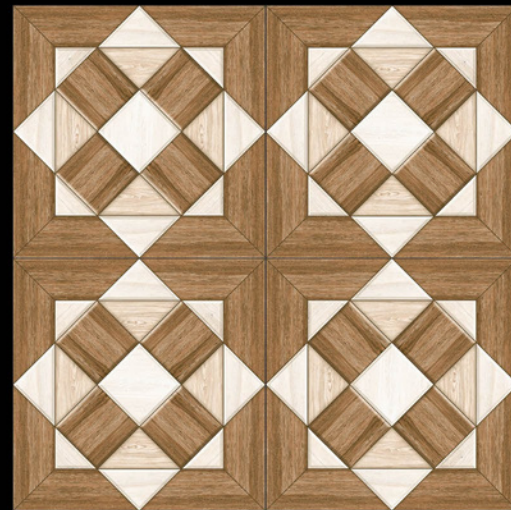

Galicha
SERIES

ADELE CERAMICA

| DESIGN -1504

| FINISH - MATT

600X
600MM