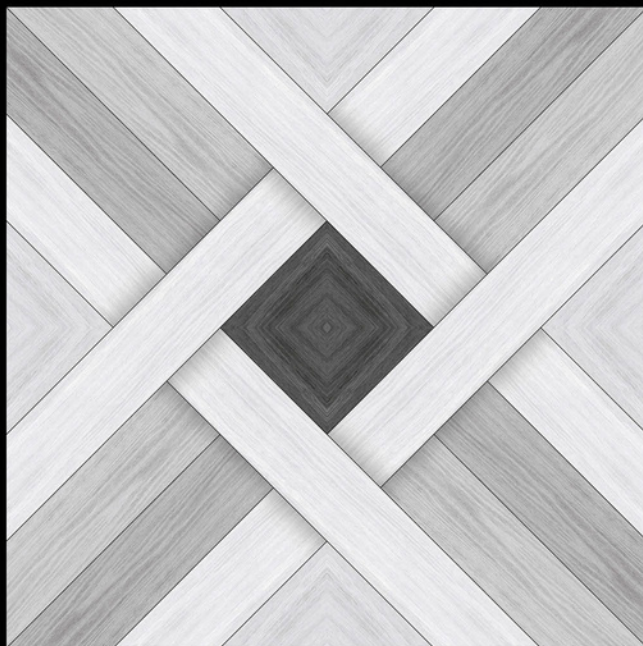

600X
600MM

Galicha
SERIES

ADELE CERAMICA

| DESIGN -1567
| FINISH - MATT

600X
600MM

Galicha
SERIES

ADELE CERAMICA

| DESIGN -1568