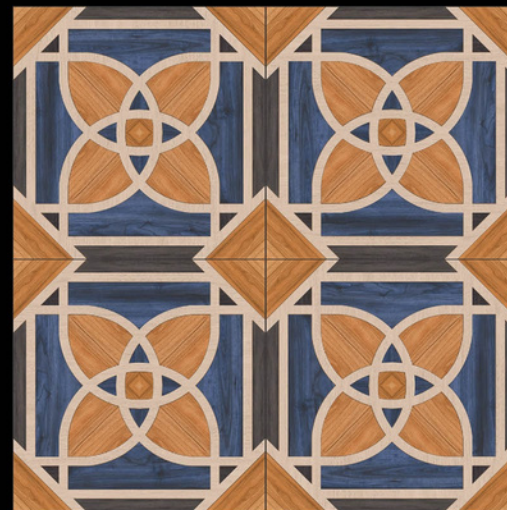

Galicha
SERIES

ADELE CERAMICA

| DESIGN -1522

| FINISH - MATT

600X
600MM