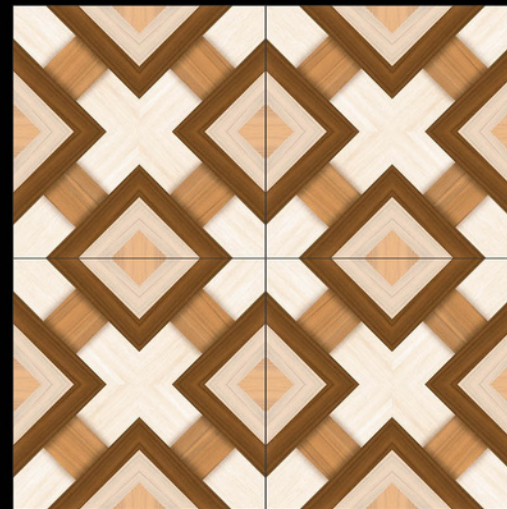

ADELE CERAMICA

| DESIGN -1556

| FINISH - MATT

600X
600MM

Galicha
SERIES

ADELE CERAMICA

| DESIGN -1557
| FINISH - MATT

600X
600MM