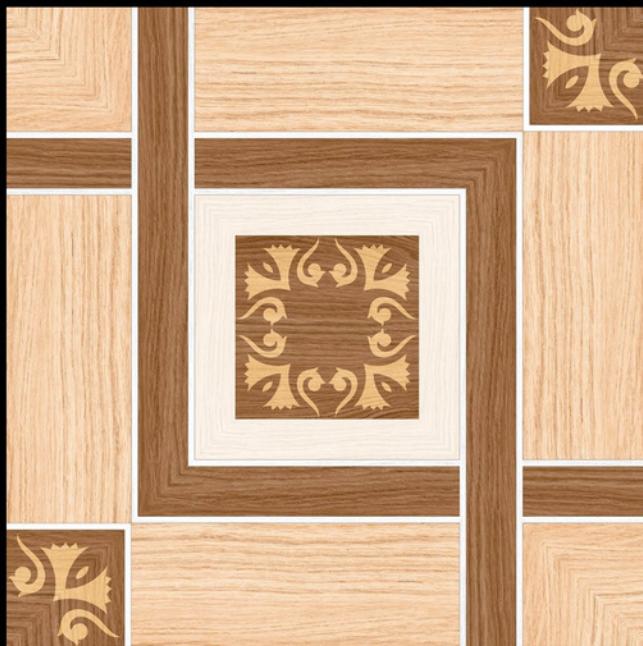

Galicha
SERIES

ADELE CERAMICA

| DESIGN -1558

| FINISH - MATT

600X
600MM

Galicha
SERIES

ADELE CERAMICA

| DESIGN -1559