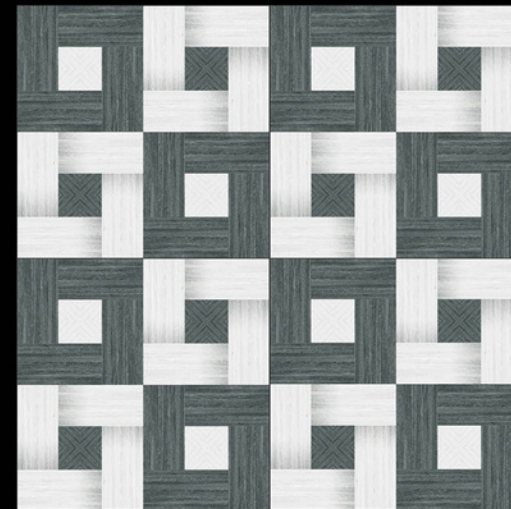

Galicha

SERIES

| DESIGN -1508

| FINISH - MATT

600X
600MM