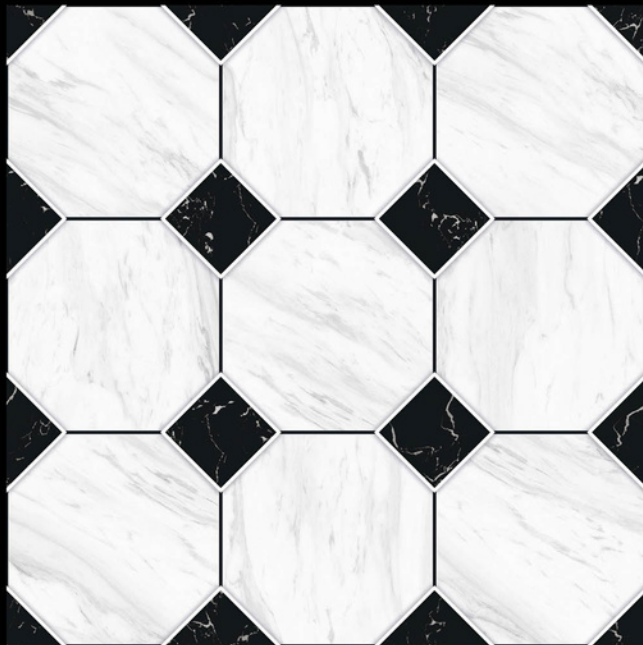

Galicha
SERIES

ADELE CERAMICA

| DESIGN -1592
| FINISH - MATT