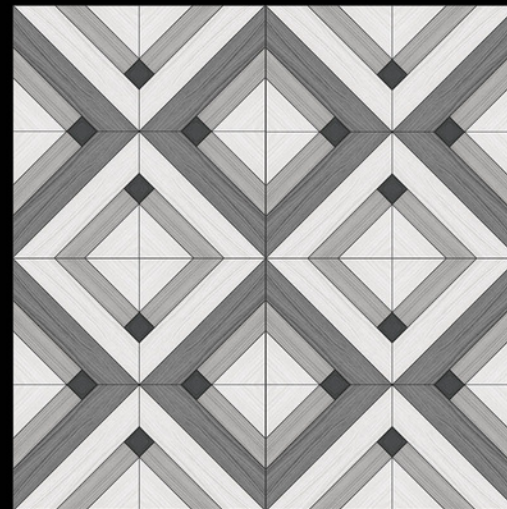

Galicha
SERIES

ADELE CERAMICA

| DESIGN -1565
| FINISH - MATT

600X
600MM

Galicha
SERIES

ADELE CERAMICA

| DESIGN -1566

| FINISH - MATT