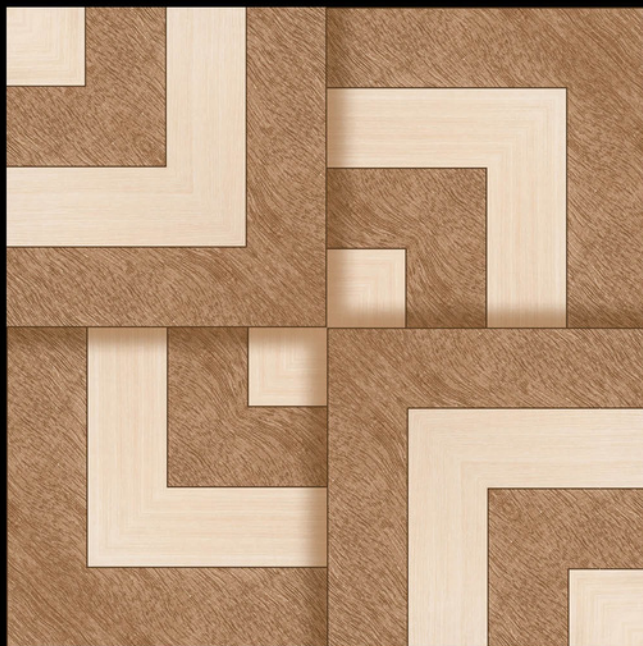

Galicha
SERIES

ADELE CERAMICA

| DESIGN -1544

| FINISH - MATT

600X
600MM

Galicha
SERIES

ADELE CERAMICA

| DESIGN -1545