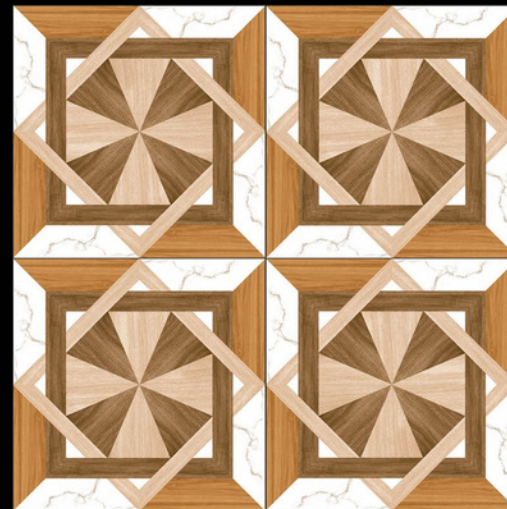

Galicha
SERIES

ADELE CERAMICA

| DESIGN -1505

| FINISH - MATT

600X
600MM