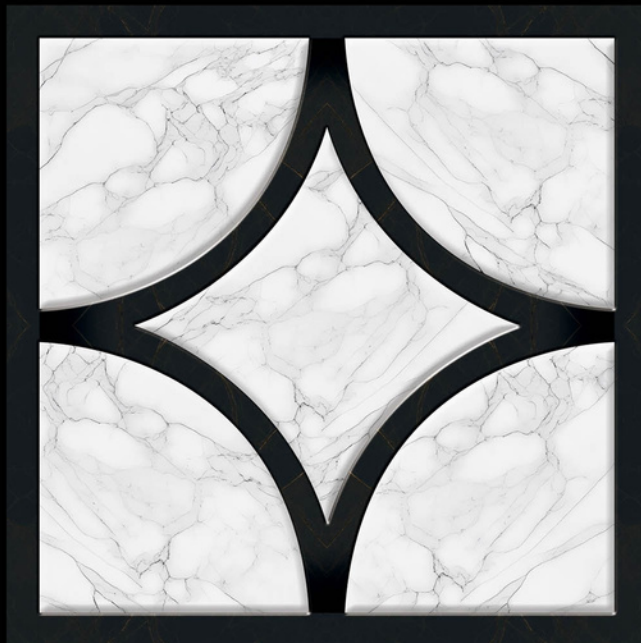

600X
600MM

Galicha
SERIES

ADELE CERAMICA

| DESIGN -1594
| FINISH - MATT

600X
600MM

Galicha
SERIES

ADELE CERAMICA

| DESIGN -1595