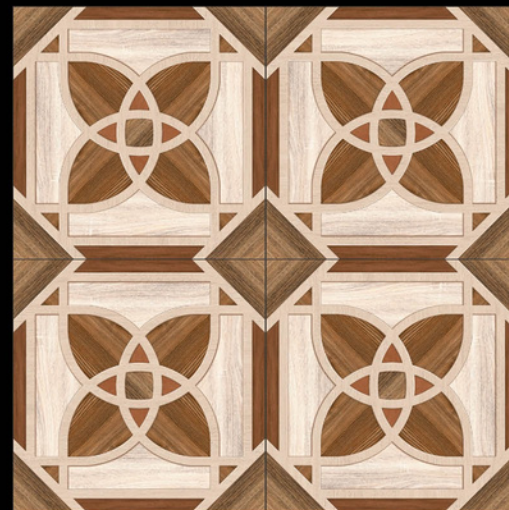

Galicha
SERIES

ADELE CERAMICA

| DESIGN -1520

| FINISH - MATT

600X
600MM

Galicha
SERIES

ADELE CERAMICA

| DESIGN -1521
| FINISH - MATT