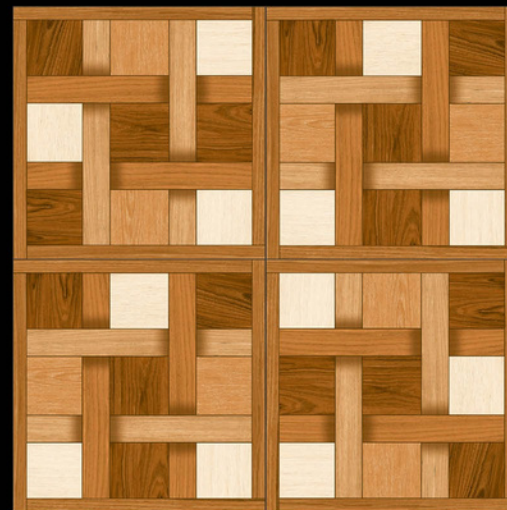

Galicha

SERIES

| DESIGN -1507
| FINISH - MATT

600X
600MM