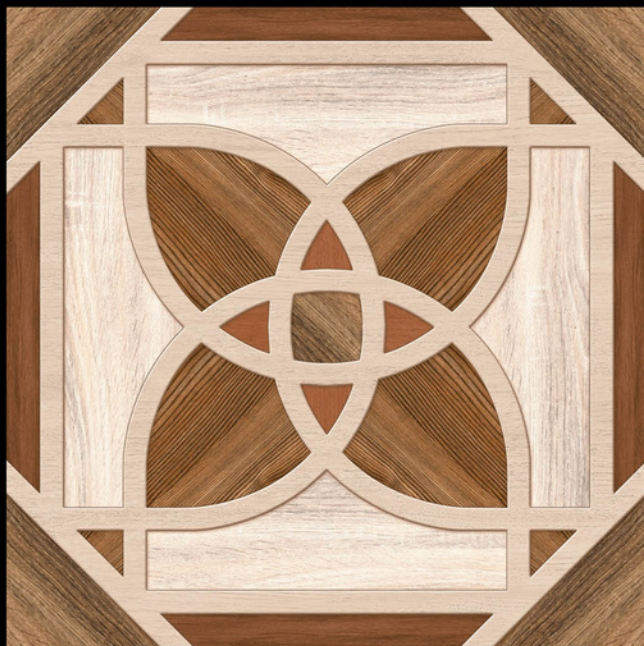

Galicha
SERIES

ADELE CERAMICA

| DESIGN -1520

| FINISH - MATT

600X
600MM

Galicha
SERIES

ADELE CERAMICA

| DESIGN -1521
| FINISH - MATT