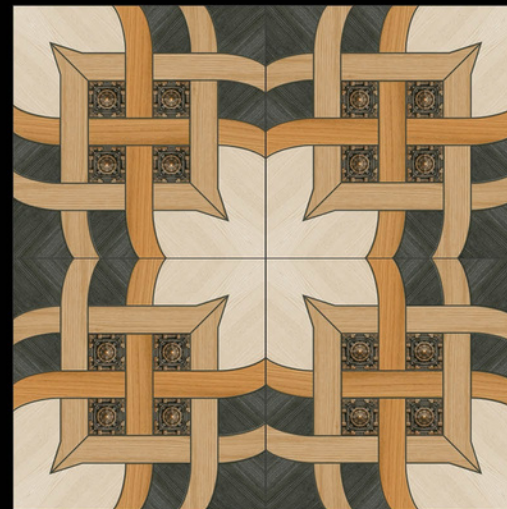

Galicha
SERIES

ADELE CERAMICA

| DESIGN -1502
| FINISH - MATT

600X
600MM