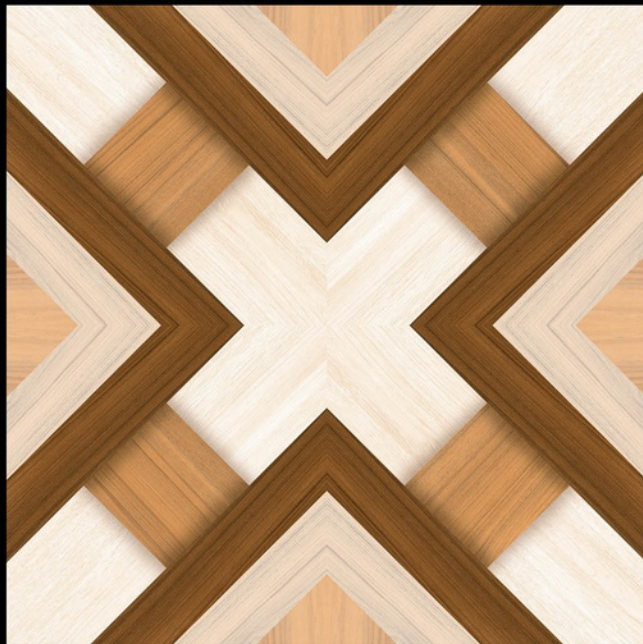

ADELE CERAMICA

| DESIGN -1556

| FINISH - MATT

600X
600MM

Galicha
SERIES

ADELE CERAMICA

| DESIGN -1557
| FINISH - MATT

600X
600MM