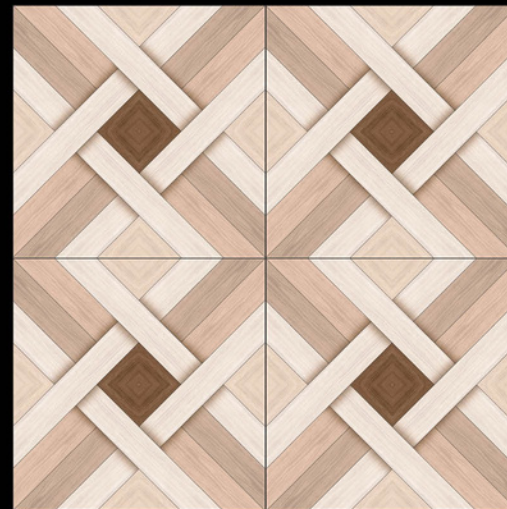

Galicha
SERIES

ADELE CERAMICA

| DESIGN -1567
| FINISH - MATT

600X
600MM