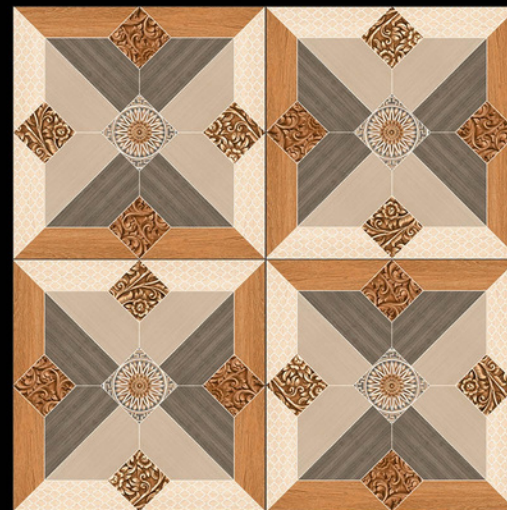

| DESIGN -1542

| FINISH - MATT

600X
600MM

Galicha
SERIES

ADELE CERAMICA

| DESIGN -1543

| FINISH - MATT

600X
600MM