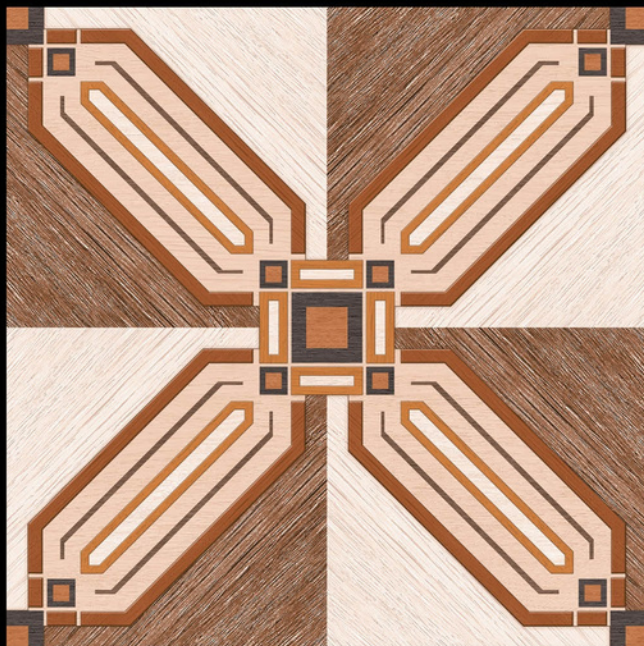

Galicha
SERIES

ADELE CERAMICA

| DESIGN -1529
| FINISH - MATT