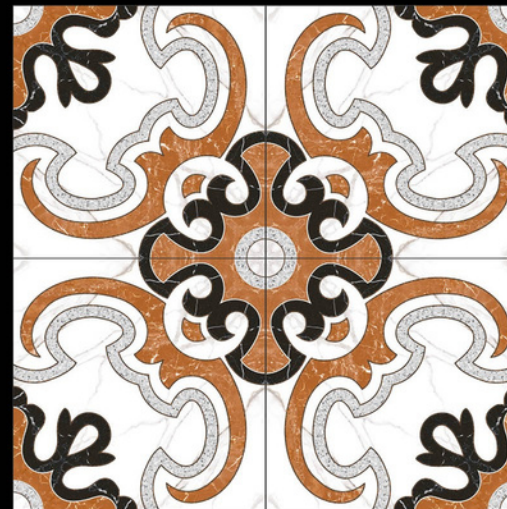

Galicha
SERIES

ADELE CERAMICA

| DESIGN -1553

| FINISH - MATT

600X
600MM

Galicha
SERIES

ADELE CERAMICA

| DESIGN -1554