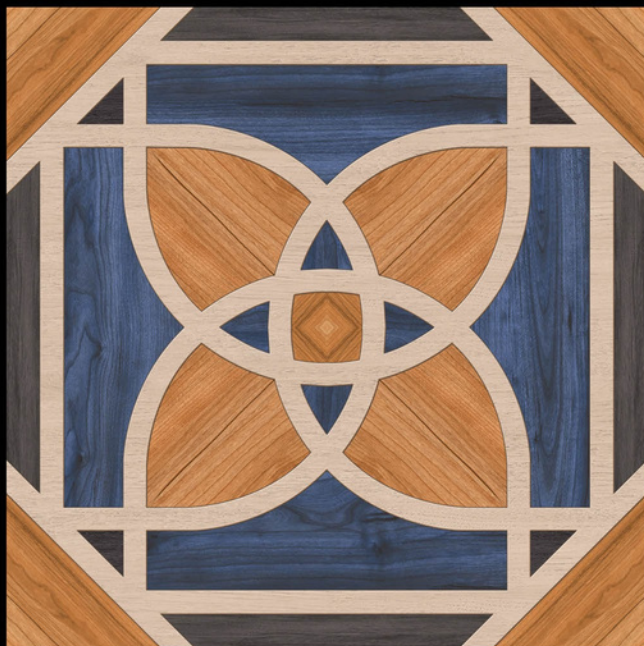

Galicha
SERIES

ADELE CERAMICA

| DESIGN -1522

| FINISH - MATT

600X
600MM