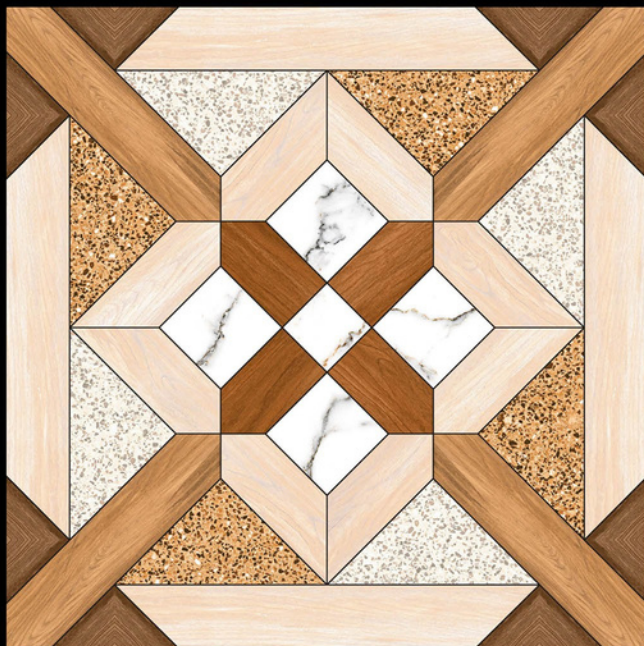

Galicha
SERIES

ADELE CERAMICA

| DESIGN -1578
| FINISH - MATT

600X
600MM

Galicha
SERIES

ADELE CERAMICA

| DESIGN -1579

| FINISH - MATT