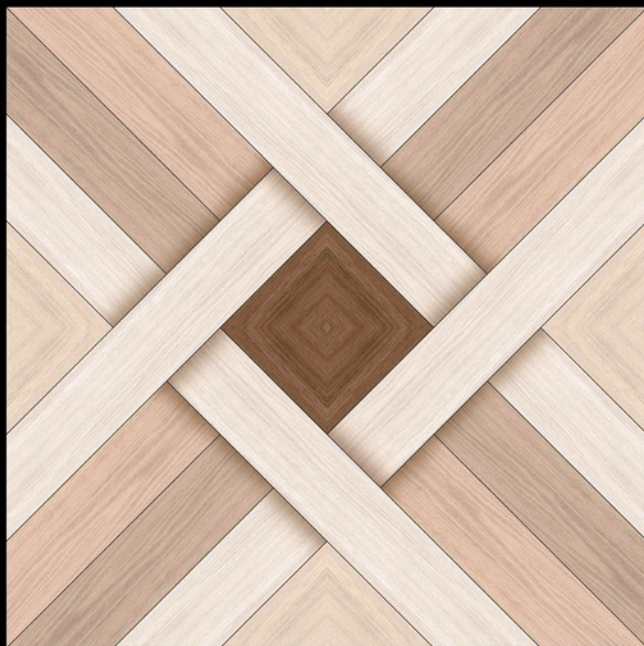

Galicha
SERIES

ADELE CERAMICA

| DESIGN -1567
| FINISH - MATT

600X
600MM