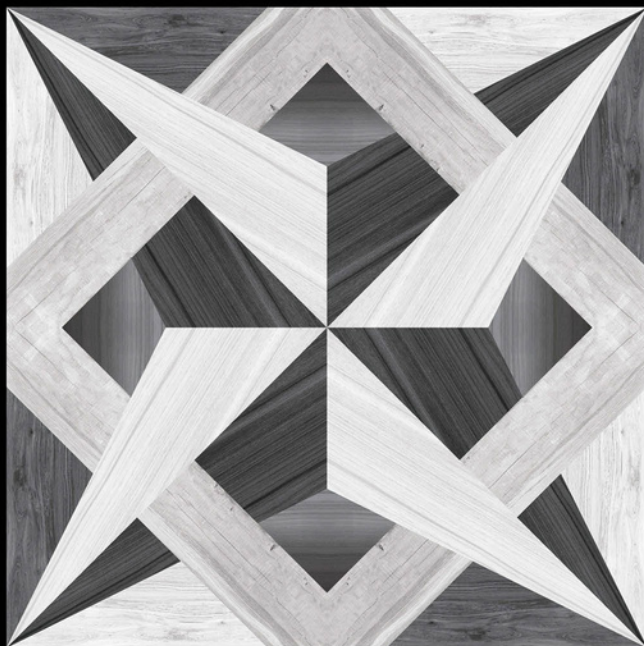

Galicha
SERIES

ADELE CERAMICA

| DESIGN -1576
| FINISH - MATT

600X
600MM

Galicha
SERIES

ADELE CERAMICA

| DESIGN -1577
| FINISH - MATT

600X
600MM