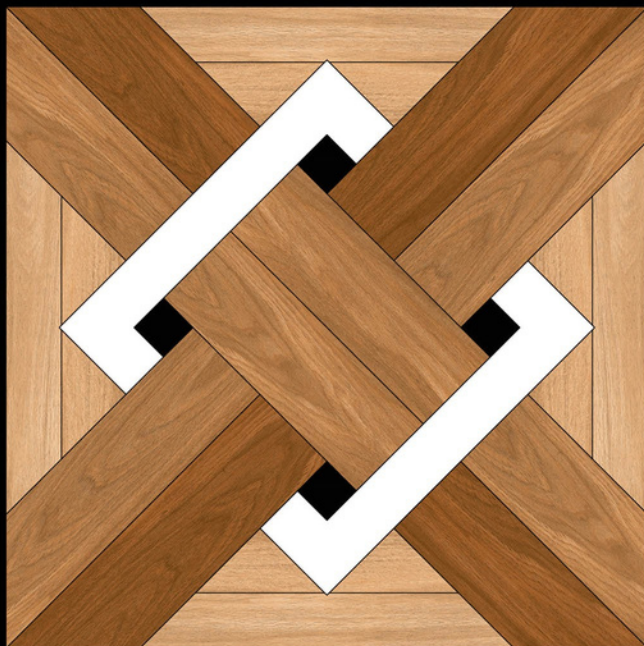

Galicha
SERIES

ADELE CERAMICA

| DESIGN -1536
| FINISH - MATT