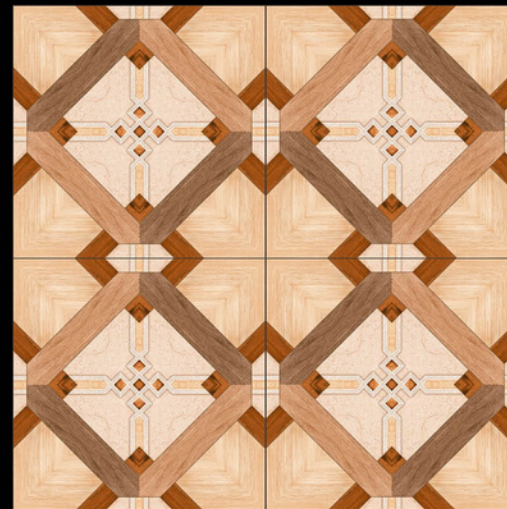

Galicha
SERIES

ADELE CERAMICA

| DESIGN -1530

| FINISH - MATT

600X
600MM