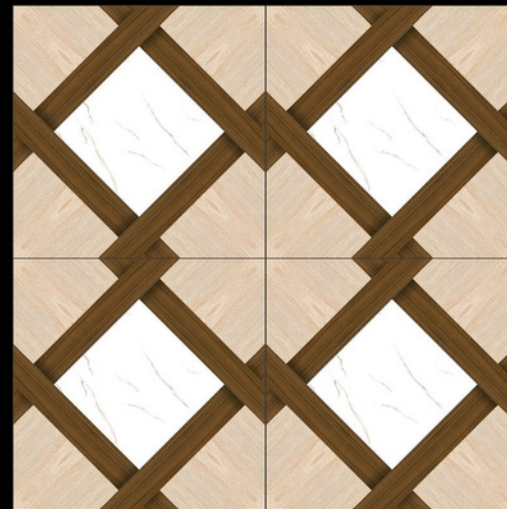

Galicha
SERIES

ADELE CERAMICA

| DESIGN -1556

| FINISH - MATT

600X
600MM