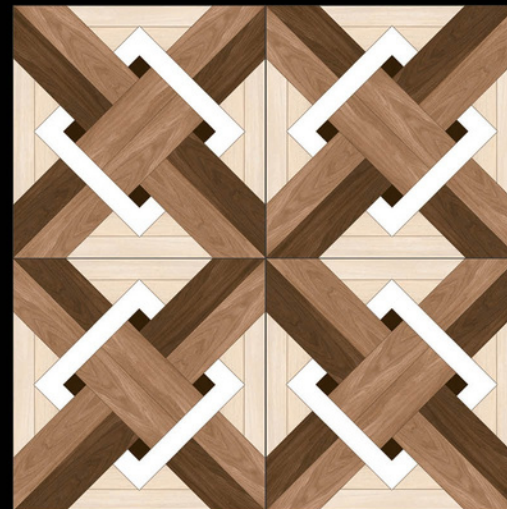

Galicha
SERIES

ADELE CERAMICA

| DESIGN -1537
| FINISH - MATT

600X
600MM