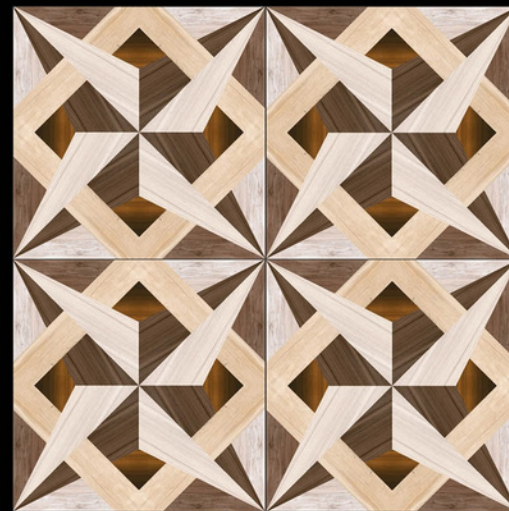

Galicha
SERIES

ADELE CERAMICA

| DESIGN -1576
| FINISH - MATT

600X
600MM