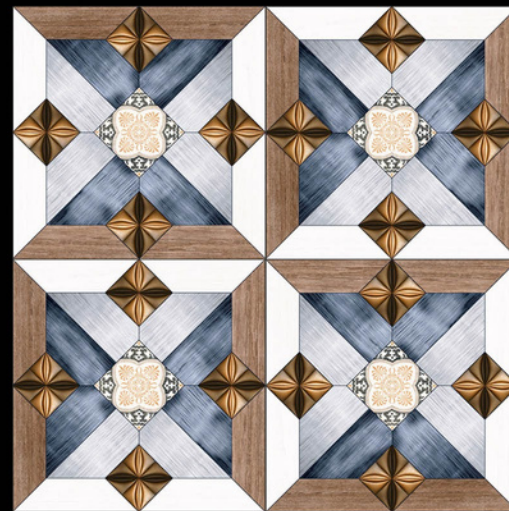

| FINISH - MATT

600X
600MM

Galicha
SERIES

ADELE CERAMICA

| DESIGN -1560

| FINISH - MATT

600X
600MM

Galicha
SERIES