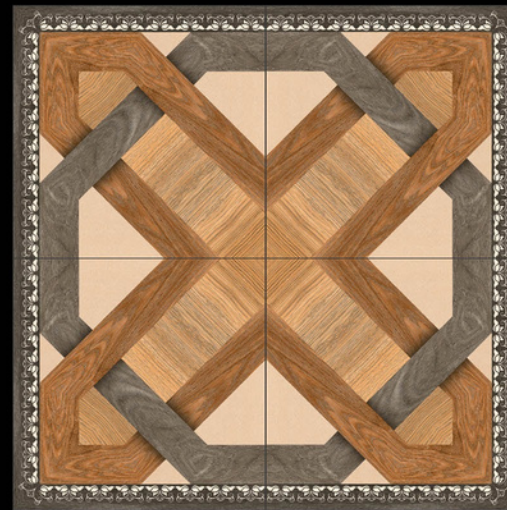

Galicha
SERIES

ADELE CERAMICA

| DESIGN -1553

| FINISH - MATT

600X
600MM