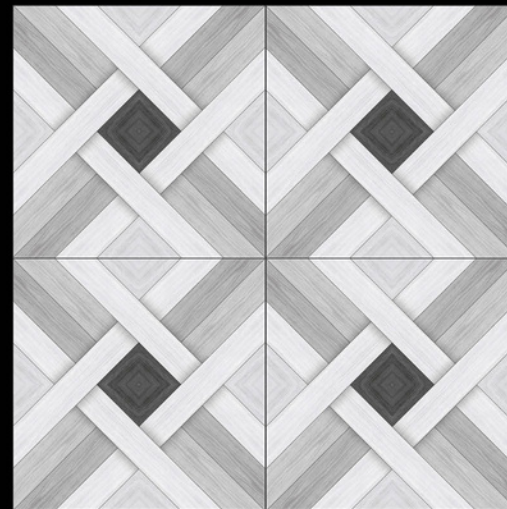

Galicha
SERIES

ADELE CERAMICA

| DESIGN -1568

| FINISH - MATT

600X
600MM