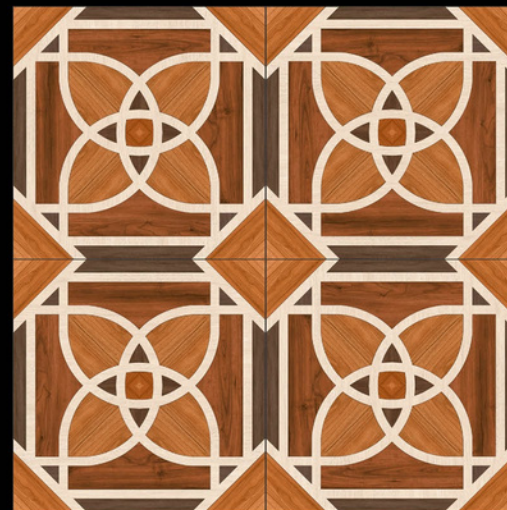

600X
600MM

Galicha
SERIES

ADELE CERAMICA

| DESIGN -1522

| FINISH - MATT

600X
600MM

Galicha
SERIES

ADELE CERAMICA