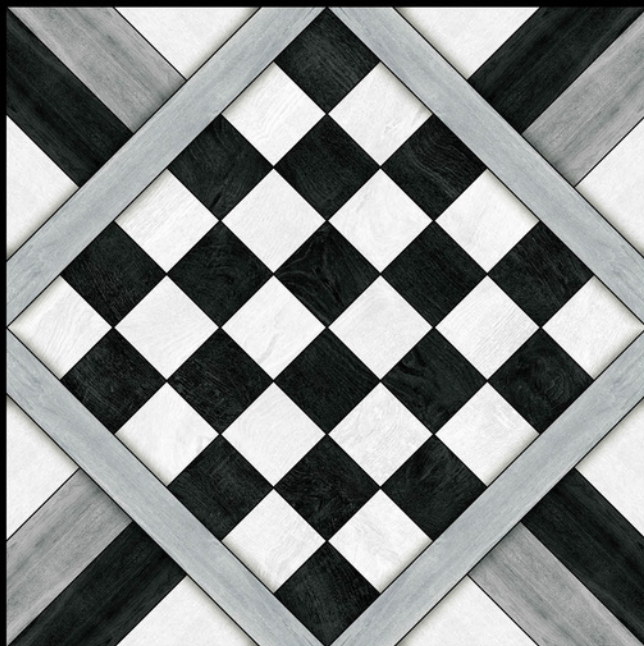

Galicha
SERIES

ADELE CERAMICA

| DESIGN -1588
| FINISH - MATT

600X
600MM

Galicha
SERIES

ADELE CERAMICA

| DESIGN -1589
| FINISH - MATT

600X
600MM