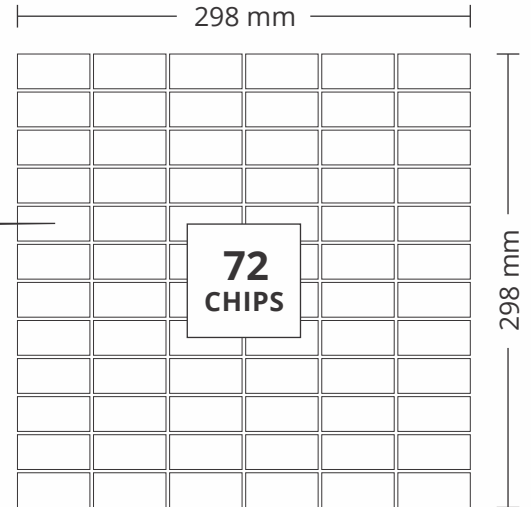

SURFACE GLOSSY

SHEET SIZE