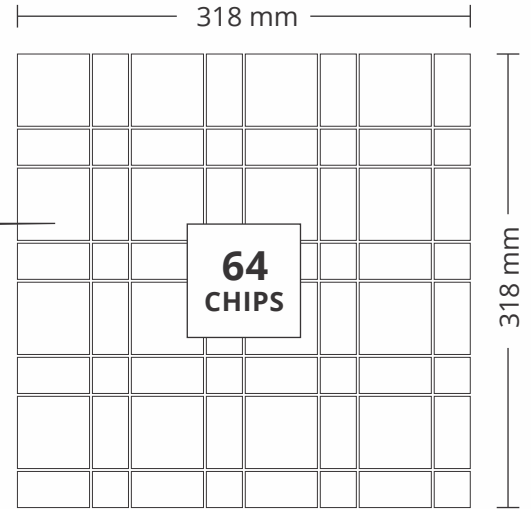

PATTERN - LATTICE (1)

SHEET SIZE

SURFACE GLOSSY

8001
MIX ITALIAN CREMA

PATTERN - LATTICE (2)

SHEET SIZE

CHIP SIZE
50x50mm,
50x25mm,
25x25mm

SURFACE GLOSSY

9004
MIX ITALIAN CREMA TRUMBLED

PATTERN - SQUARE (1)

SHEET SIZE

CHIP SIZE
48x48mm

SURFACE GLOSSY

**10001
GREY TRAVERTINE**

PATTERN - BASKET WEAVES (1)

ADELE CERAMICA

SHEET SIZE

SURFACE GLOSSY

10003
STATUARIO

PATTERN - BASKET WEAVES (1)

ADELE CERAMICA

SHEET SIZE

CHIP SIZE
45x51mm

SURFACE GLOSSY