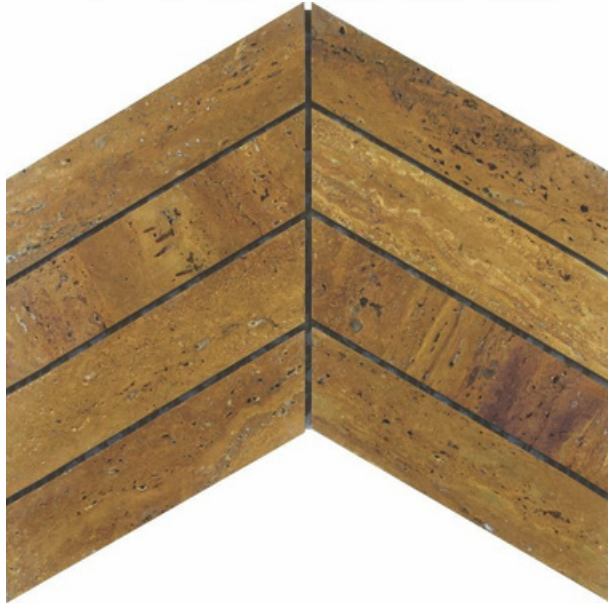

315 mm

57003
YELLOW TRAVERTINE

PATTERN - CHEVRON (2)

ADELE CERAMICA

SURFACE GLOSSY

59002
CREMA

PATTERN - CART WHEEL

ADELE CERAMICA