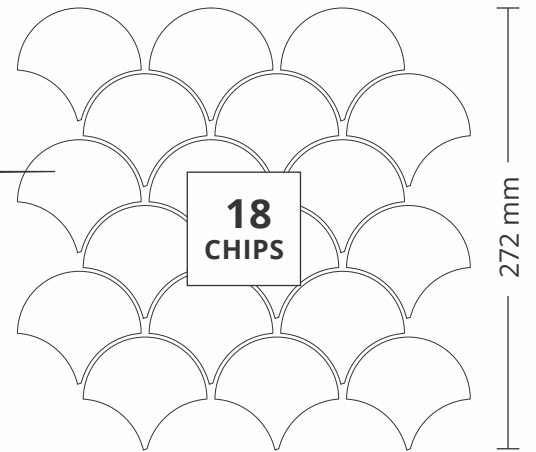

CHIP SIZE
23x23mm

SURFACE GLOSSY

63002
CREMA MIX

PATTERN - FISH SCALE

ADELE CERAMICA

SHEET SIZE

290 mm

CHIP SIZE
83x94mm

272 mm

SURFACE GLOSSY

ADELE CERAMICA

63004
STATUARIO

PATTERN - FISH SCALE

ADELE CERAMICA

SHEET SIZE

290 mm

CHIP SIZE
83x94mm

SURFACE GLOSSY

65001
MIX CREMA

PATTERN - TREE LEAF

ADELE CERAMICA

SHEET SIZE

270 mm

CHIP SIZE
48x86mm