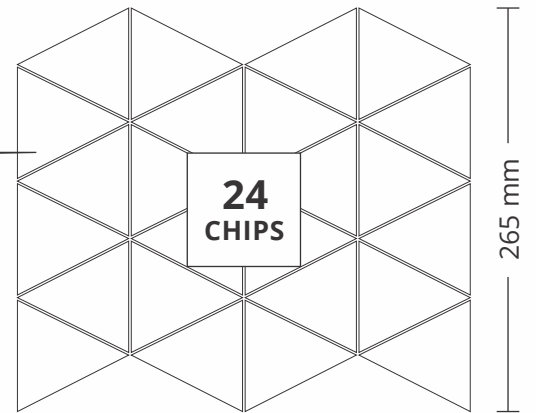

SURFACE GLOSSY

SHEET SIZE

300 mm

CHIP SIZE
85x3mm