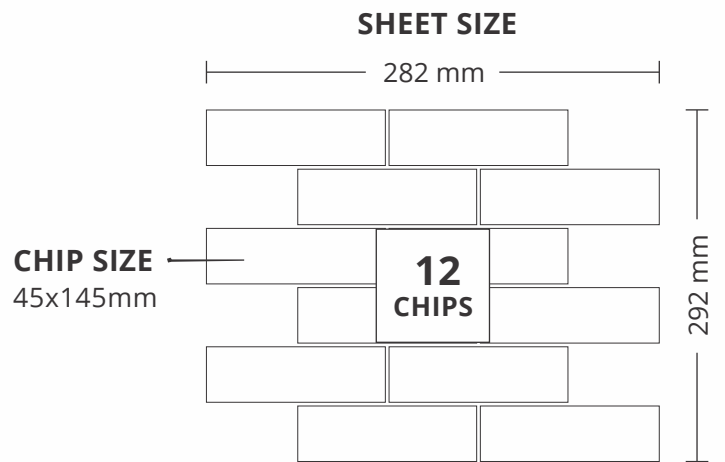

2003
GREY TRAVERTINE

PATTERN - RECTANGLE (1)

ADELE CERAMICA