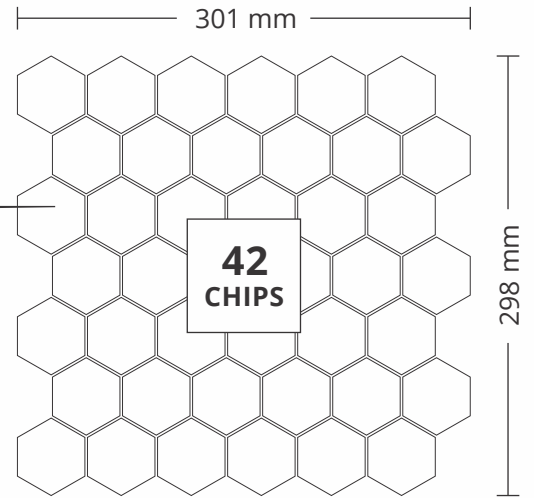

**1015
GREY TRAVERTINE**

PATTERN - HEXAGON (1)

SHEET SIZE

SURFACE GLOSSY