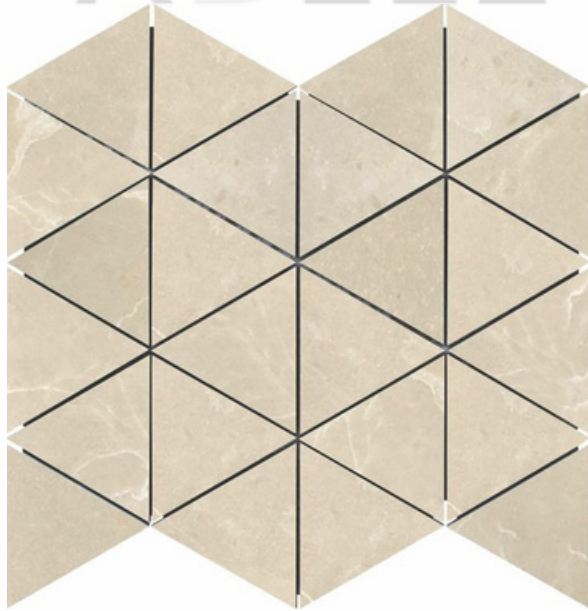

280 mm

CHIP SIZE
17x42mm

SURFACE GLOSSY

52002
MIX CREMA

PATTERN - TRIANGLE (3)

ADELE CERAMICA

SURFACE GLOSSY

SHEET SIZE