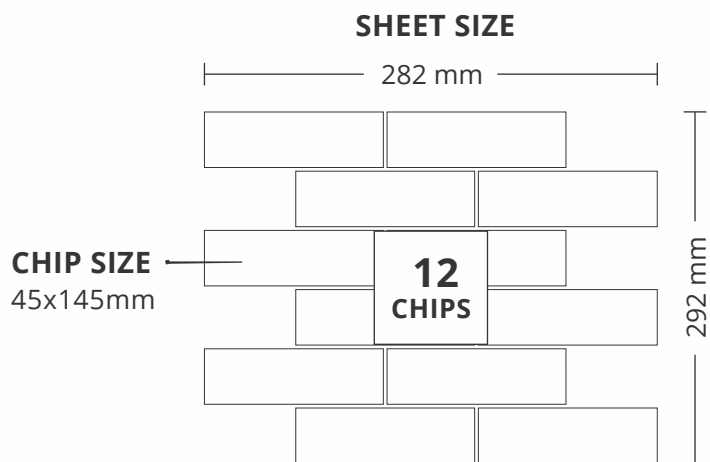

298 mm

SURFACE GLOSSY

**1012
STATUARIO**

PATTERN - HEXAGON (1)

SHEET SIZE

CHIP SIZE
48x55.4mm

SURFACE GLOSSY

1014
MIX CREMA

PATTERN - HEXAGON (1)

SHEET SIZE

301 mm

CHIP SIZE
48x55.4mm

298 mm

SURFACE GLOSSY

**1015
GREY TRAVERTINE**

PATTERN - HEXAGON (1)

PATTERN - RECTANGLE (1)

ADELE CERAMICA

SURFACE GLOSSY

**4002
MIX ITALIAN CREMA**

PATTERN - STAKE BONE (1)

SHEET SIZE

CHIP SIZE
23x48mm

**72
CHIPS**