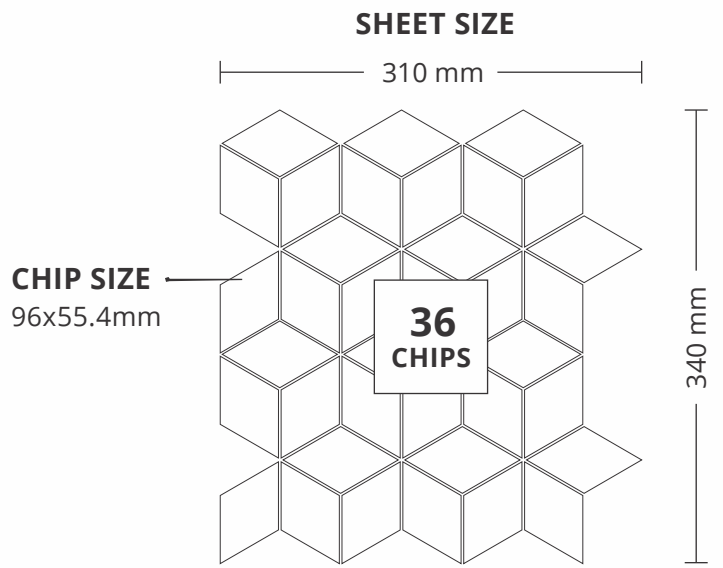

SURFACE GLOSSY

ADELE CERAMICA

6002 RANDOM TRAVERTINE

PATTERN - SQUARE CUBE (1)

SURFACE GLOSSY

SHEET SIZE

310 mm

CHIP SIZE
96x55.4mm

340 mm

**6003
GREY TRAVERTINE**

PATTERN - SQUARE CUBE (1)

SURFACE GLOSSY

**6004
CREAM TRAVERTINE**

PATTERN - SQUARE CUBE (1)

SURFACE GLOSSY

7002
STATUARIO

PATTERN - LATTICE (1)

SHEET SIZE

SURFACE GLOSSY

8001
MIX ITALIAN CREMA

PATTERN - LATTICE (2)

SHEET SIZE

CHIP SIZE
50x50mm,
50x25mm,
25x25mm

SURFACE GLOSSY