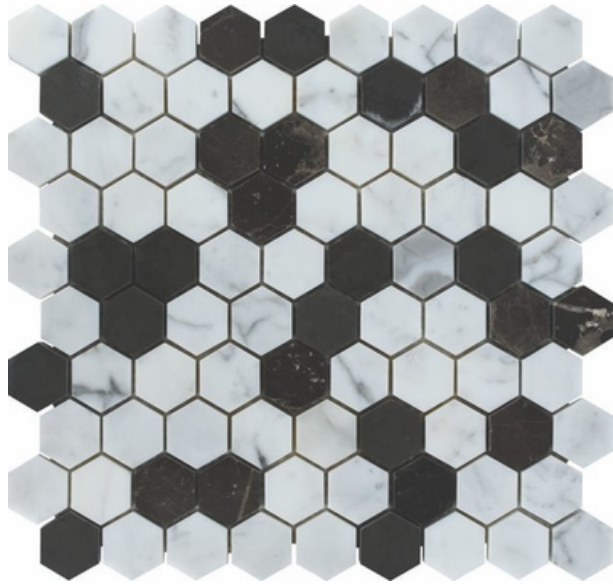

SURFACE GLOSSY

55002
CREMA

PATTERN - HEXAGON (2)

ADELE CERAMICA

SHEET SIZE

295 mm

CHIP SIZE
32x36.9mm

305 mm

SURFACE GLOSSY

**55003
STATUARIO & BLACK**

PATTERN - HEXAGON (2)

ADELE CERAMICA

SHEET SIZE

295 mm

CHIP SIZE
32x36.9mm

SURFACE GLOSSY