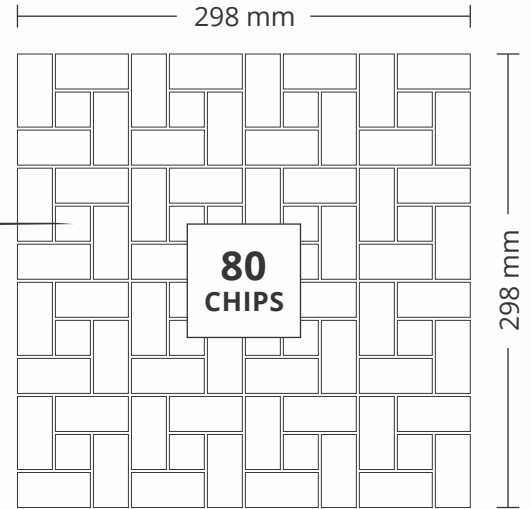

**38004
RANDOM TRAVERTINE**

PATTERN - PINWHEEL

SHEET SIZE

SURFACE GLOSSY