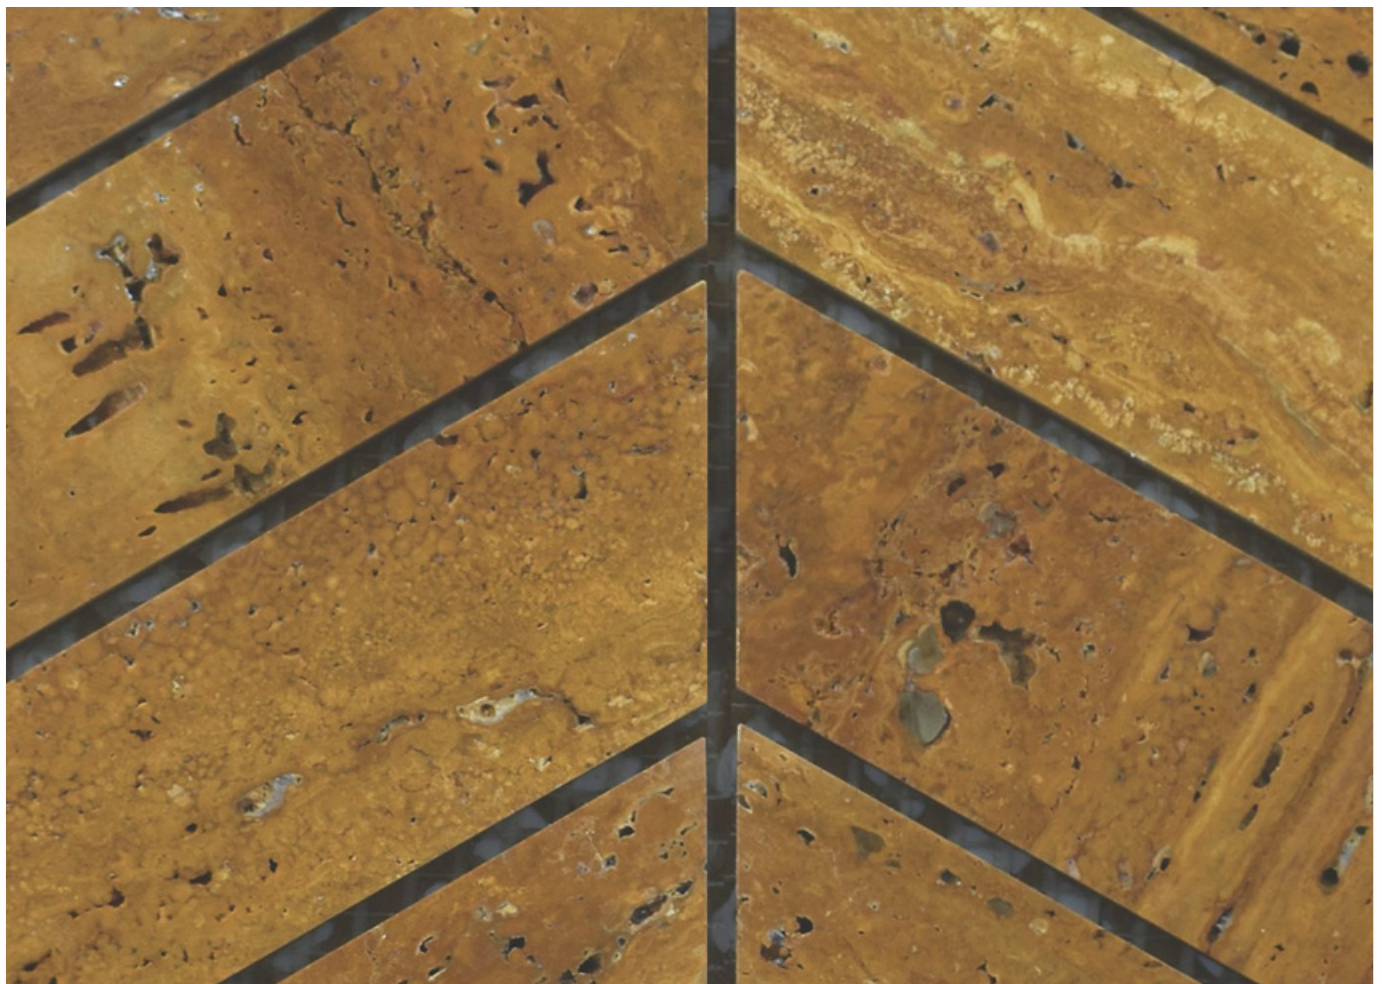

315 mm

57003
YELLOW TRAVERTINE

PATTERN - CHEVRON (2)

ADELE CERAMICA

SURFACE GLOSSY

59002
CREMA

PATTERN - CART WHEEL

ADELE CERAMICA