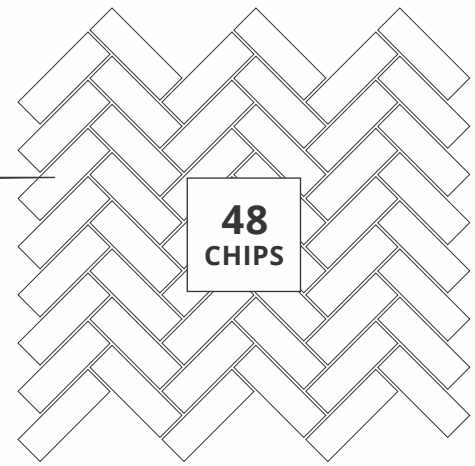

SHEET SIZE

SURFACE GLOSSY

10003
STATUARIO

PATTERN - BASKET WEAVES (1)

ADELE CERAMICA

SHEET SIZE

CHIP SIZE
45x51mm

SURFACE GLOSSY

PATTERN - HERRING BONE (1)

SURFACE GLOSSY

ADELE CERAMICA

**11007
CREAM TRAVERTINE**

PATTERN - HERRING BONE (1)

SURFACE GLOSSY

ADELE CERAMICA

SHEET SIZE

285 mm

CHIP SIZE
23x73mm

315 mm

**48
CHIPS**

13003
STATUARIO

PATTERN - HERRING BONE (2)

ADELE CERAMICA

SHEET SIZE