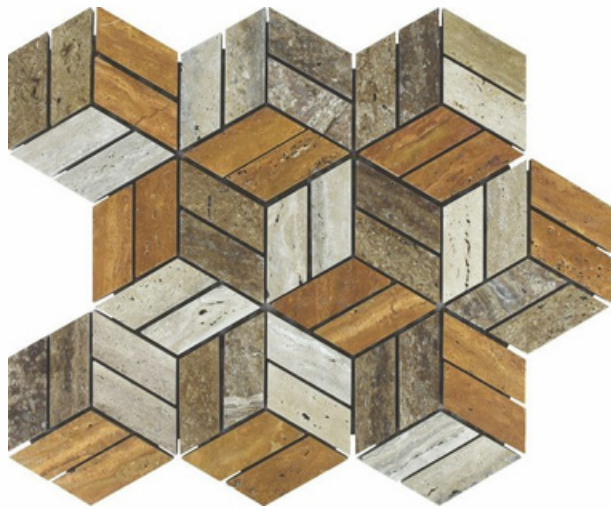

SHEET SIZE

300 mm

CHIP SIZE
23x55mm

290 mm

SURFACE GLOSSY

59003
RANDOM TRAVERTINE

PATTERN - CART WHEEL

ADELE CERAMICA