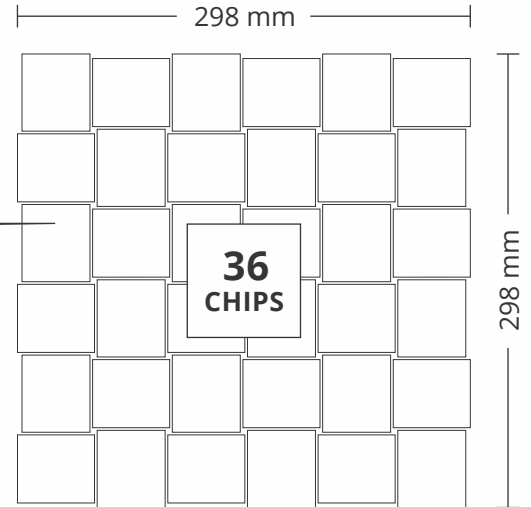

9004
MIX ITALIAN CREMA TRUMBLED

PATTERN - SQUARE (1)

SHEET SIZE

CHIP SIZE
48x48mm

SURFACE GLOSSY

**10001
GREY TRAVERTINE**

PATTERN - BASKET WEAVES (1)

ADELE CERAMICA

SHEET SIZE

SURFACE GLOSSY

10003
STATUARIO

PATTERN - BASKET WEAVES (1)

ADELE CERAMICA

SHEET SIZE

CHIP SIZE
45x51mm

SURFACE GLOSSY

**11001
MIX ITALIAN CREMA**

PATTERN - HERRING BONE (1)

SHEET SIZE

285 mm

CHIP SIZE
23x73mm

315 mm

SURFACE GLOSSY

11005
YELLOW TRAVERTINE