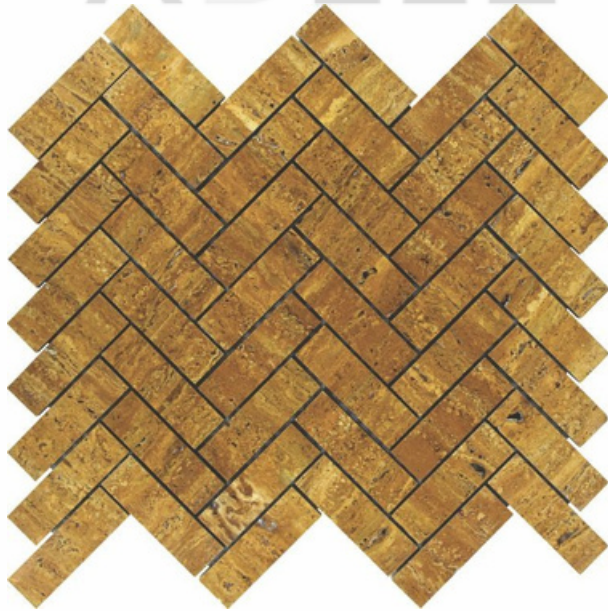

11005
YELLOW TRAVERTINE

PATTERN - HERRING BONE (1)