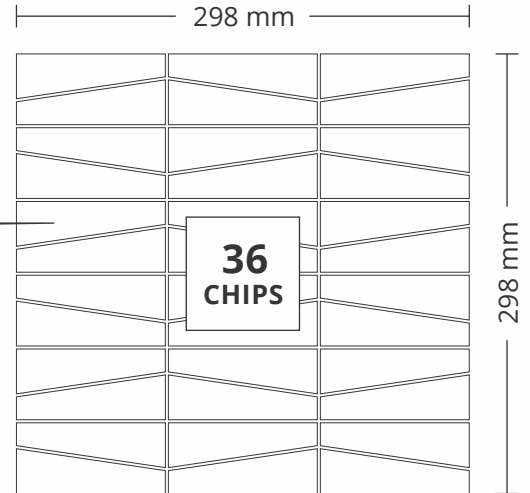

280 mm

CHIP SIZE
17x42mm

SURFACE GLOSSY

52002
MIX CREMA

PATTERN - TRIANGLE (3)

ADELE CERAMICA

SURFACE GLOSSY

SHEET SIZE

300 mm

CHIP SIZE
85x3mm

52012
STATUARIO

PATTERN - TRIANGLE (3)

ADELE CERAMICA

SURFACE GLOSSY

53002
STATUARIO

PATTERN - MOSAIC (2)

SHEET SIZE

SURFACE GLOSSY

54003
MIX ITALIAN CREMA

PATTERN - AREBESQUE

ADELE CERAMICA

SHEET SIZE

270 mm

CHIP SIZE
78x74mm

240 mm

SURFACE GLOSSY

55001
STATUARIO

PATTERN - HEXAGON (2)

ADELE CERAMICA

SHEET SIZE

295 mm

CHIP SIZE
32x36.9mm