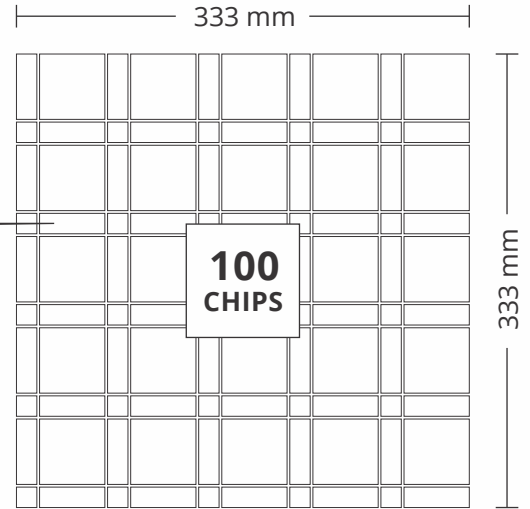

SURFACE GLOSSY

ADELE CERAMICA

6002 RANDOM TRAVERTINE

PATTERN - SQUARE CUBE (1)

SURFACE GLOSSY

SHEET SIZE

310 mm

CHIP SIZE
96x55.4mm

PATTERN - LATTICE (1)

SHEET SIZE

SURFACE GLOSSY

8001
MIX ITALIAN CREMA

PATTERN - LATTICE (2)

SHEET SIZE

CHIP SIZE
50x50mm,
50x25mm,
25x25mm

SURFACE GLOSSY