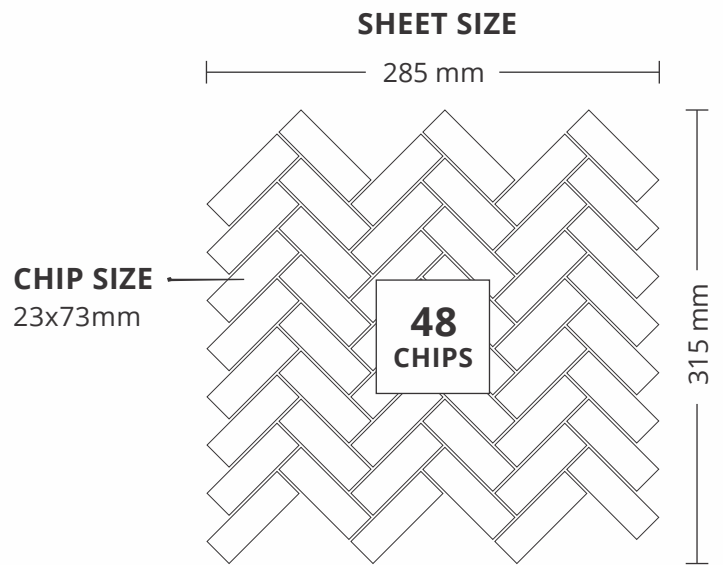

SURFACE GLOSSY

ADELE CERAMICA