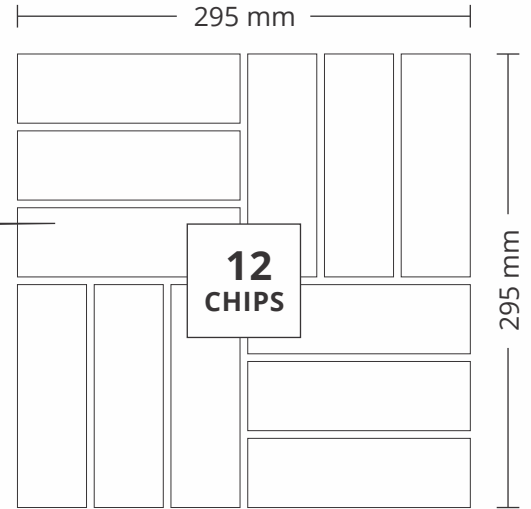

PATTERN - OCTAGON WITH SQUARE

SURFACE GLOSSY

47004
MIX CREMA & INDIAN

PATTERN - LONG WEAVES (2)

SHEET SIZE

CHIP SIZE
45x145mm

**12
CHIPS**

SURFACE GLOSSY