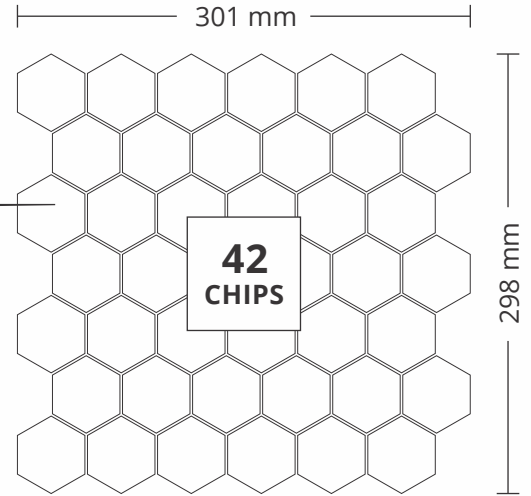

298 mm

SURFACE GLOSSY

**1012
STATUARIO**

PATTERN - HEXAGON (1)

SHEET SIZE

CHIP SIZE
48x55.4mm

SURFACE GLOSSY

1014
MIX CREMA

PATTERN - HEXAGON (1)

SHEET SIZE

301 mm

CHIP SIZE
48x55.4mm

298 mm

SURFACE GLOSSY

**1015
GREY TRAVERTINE**

PATTERN - HEXAGON (1)