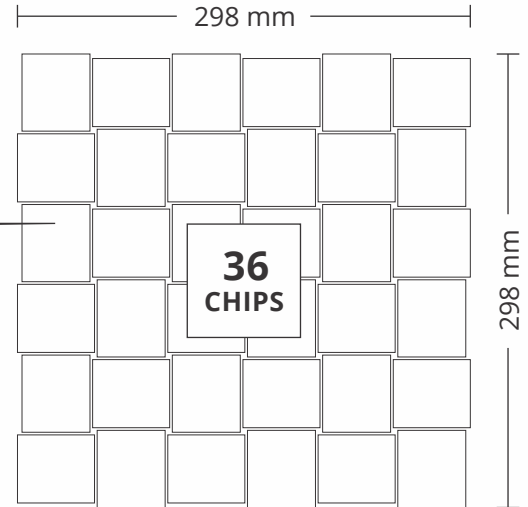

PATTERN - LATTICE (1)

SHEET SIZE

SURFACE GLOSSY

8001
MIX ITALIAN CREMA

PATTERN - LATTICE (2)

SHEET SIZE

CHIP SIZE
50x50mm,
50x25mm,
25x25mm

SURFACE GLOSSY

9004
MIX ITALIAN CREMA TRUMBLED

PATTERN - SQUARE (1)

SHEET SIZE

CHIP SIZE
48x48mm

SURFACE GLOSSY

**10001
GREY TRAVERTINE**

PATTERN - BASKET WEAVES (1)

ADELE CERAMICA

SHEET SIZE

SURFACE GLOSSY

10003
STATUARIO

PATTERN - BASKET WEAVES (1)

ADELE CERAMICA

SHEET SIZE

CHIP SIZE
45x51mm

SURFACE GLOSSY