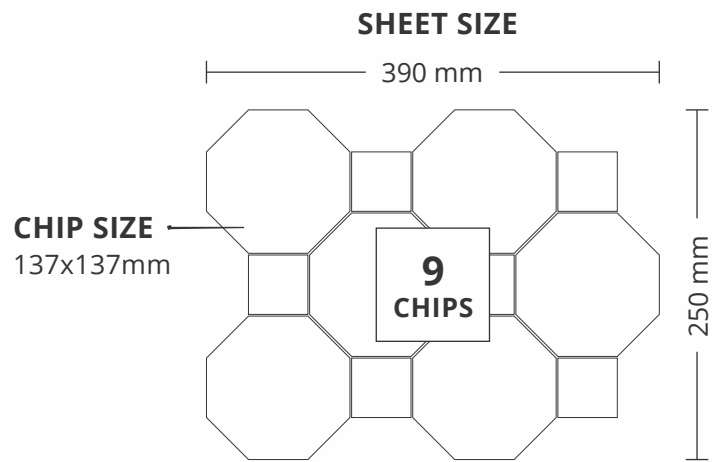

**43002
STATUARIO**

PATTERN - OCTAGON WITH SQUARE