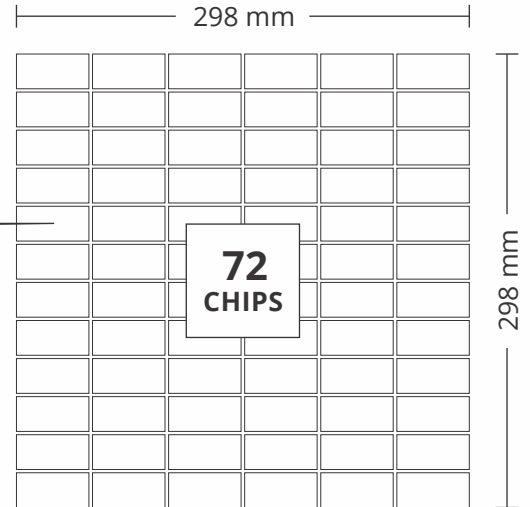

298 mm

SURFACE GLOSSY

**1012
STATUARIO**

PATTERN - HEXAGON (1)

SHEET SIZE

CHIP SIZE
48x55.4mm

SURFACE GLOSSY

1014
MIX CREMA

PATTERN - HEXAGON (1)

SHEET SIZE

301 mm

CHIP SIZE
48x55.4mm

298 mm

SURFACE GLOSSY

**1015
GREY TRAVERTINE**

PATTERN - HEXAGON (1)

PATTERN - RECTANGLE (1)

ADELE CERAMICA

SURFACE GLOSSY

**4002
MIX ITALIAN CREMA**

PATTERN - STAKE BONE (1)

SHEET SIZE

CHIP SIZE
23x48mm

**72
CHIPS**