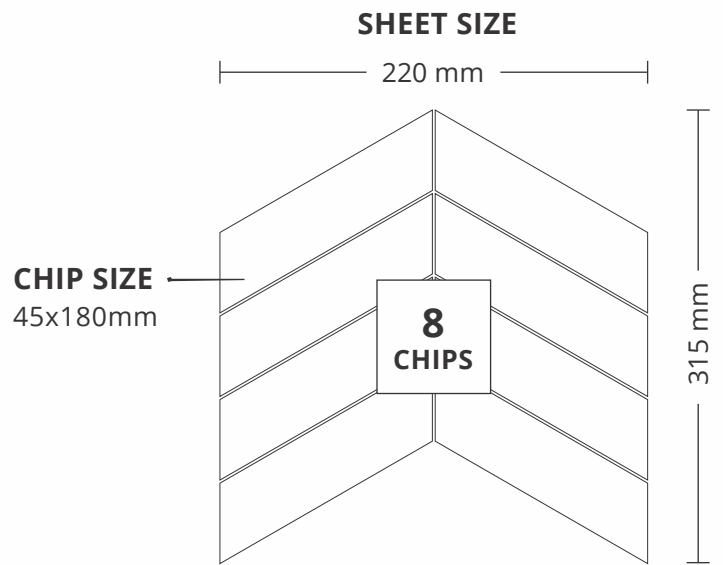

57003
YELLOW TRAVERTINE

PATTERN - CHEVRON (2)

ADELE CERAMICA