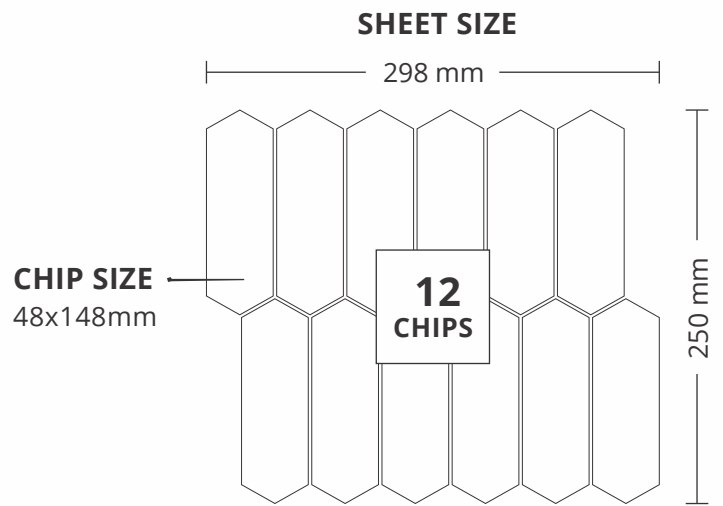

31009
YELLOW TRAVERTINE

PATTERN - PICKET

ADELE CERAMICA