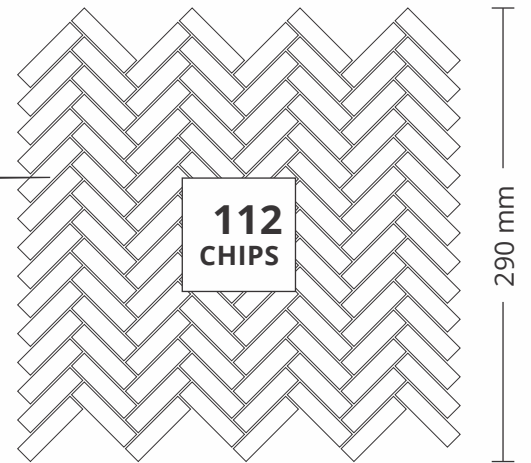

285 mm

CHIP SIZE
23x73mm

315 mm

**48
CHIPS**

13003
STATUARIO

PATTERN - HERRING BONE (2)

ADELE CERAMICA

SHEET SIZE

275 mm

CHIP SIZE
12x48mm

SURFACE GLOSSY

13004
MIX ITALIAN CREMA

PATTERN - HERRING BONE (2)

ADELE CERAMICA

SURFACE GLOSSY

SHEET SIZE

275 mm

CHIP SIZE
12x48mm

**15002
STATUARIO**

PATTERN - OCTAGON

SHEET SIZE

CHIP SIZE
48x48mm
,
15x15mm

SURFACE GLOSSY

20001
ITALIAN CREMA MIX