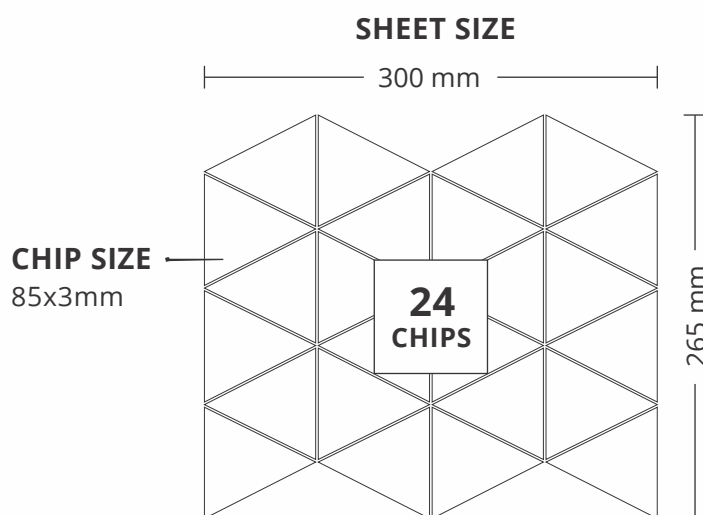

280 mm

CHIP SIZE
17x42mm

SURFACE GLOSSY

52002
MIX CREMA

PATTERN - TRIANGLE (3)

ADELE CERAMICA

SURFACE GLOSSY

SHEET SIZE

300 mm

CHIP SIZE
85x3mm

52012
STATUARIO

PATTERN - TRIANGLE (3)

ADELE CERAMICA

SURFACE GLOSSY

53002
STATUARIO

PATTERN - MOSAIC (2)

SHEET SIZE

SURFACE GLOSSY

54003
MIX ITALIAN CREMA

PATTERN - AREBESQUE

ADELE CERAMICA

SHEET SIZE

270 mm

CHIP SIZE
78x74mm

240 mm

SURFACE GLOSSY

55001
STATUARIO

PATTERN - HEXAGON (2)

ADELE CERAMICA

SHEET SIZE

295 mm

CHIP SIZE
32x36.9mm