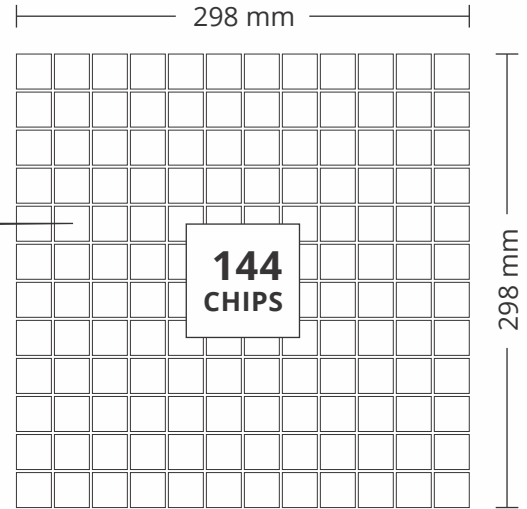

SHEET SIZE

300 mm

CHIP SIZE
23x55mm

290 mm

SURFACE GLOSSY

59003
RANDOM TRAVERTINE

PATTERN - CART WHEEL

ADELE CERAMICA

SHEET SIZE

300 mm

CHIP SIZE
23x55mm

290 mm

SURFACE GLOSSY

62006
CREMA MIX TRUMBLED

PATTERN - SQUARE (2)

SURFACE GLOSSY

SHEET SIZE

298 mm

CHIP SIZE
23x23mm

298 mm

144
CHIPS

62009
CREMA MIX

PATTERN - SQUARE (2)

SHEET SIZE

CHIP SIZE
23x23mm

SURFACE GLOSSY

63002
CREMA MIX

PATTERN - FISH SCALE

ADELE CERAMICA

SHEET SIZE

290 mm

CHIP SIZE
83x94mm