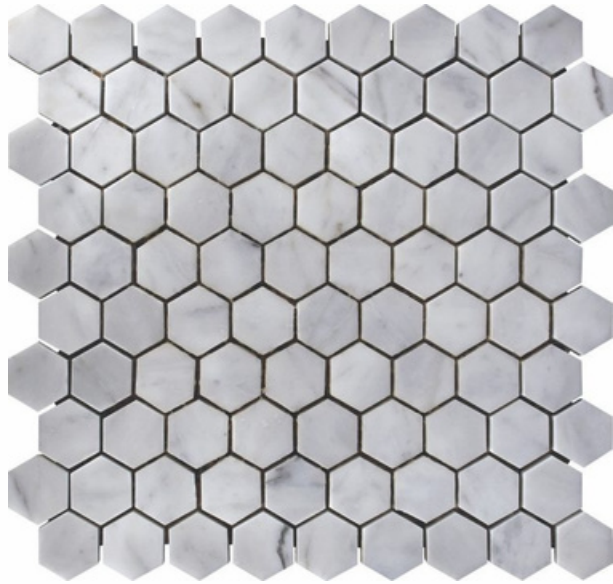

240 mm

SURFACE GLOSSY

55001
STATUARIO

PATTERN - HEXAGON (2)

ADELE CERAMICA

SHEET SIZE

295 mm

CHIP SIZE
32x36.9mm

SURFACE GLOSSY

55002
CREMA

PATTERN - HEXAGON (2)

ADELE CERAMICA

SHEET SIZE

295 mm

CHIP SIZE
32x36.9mm

305 mm