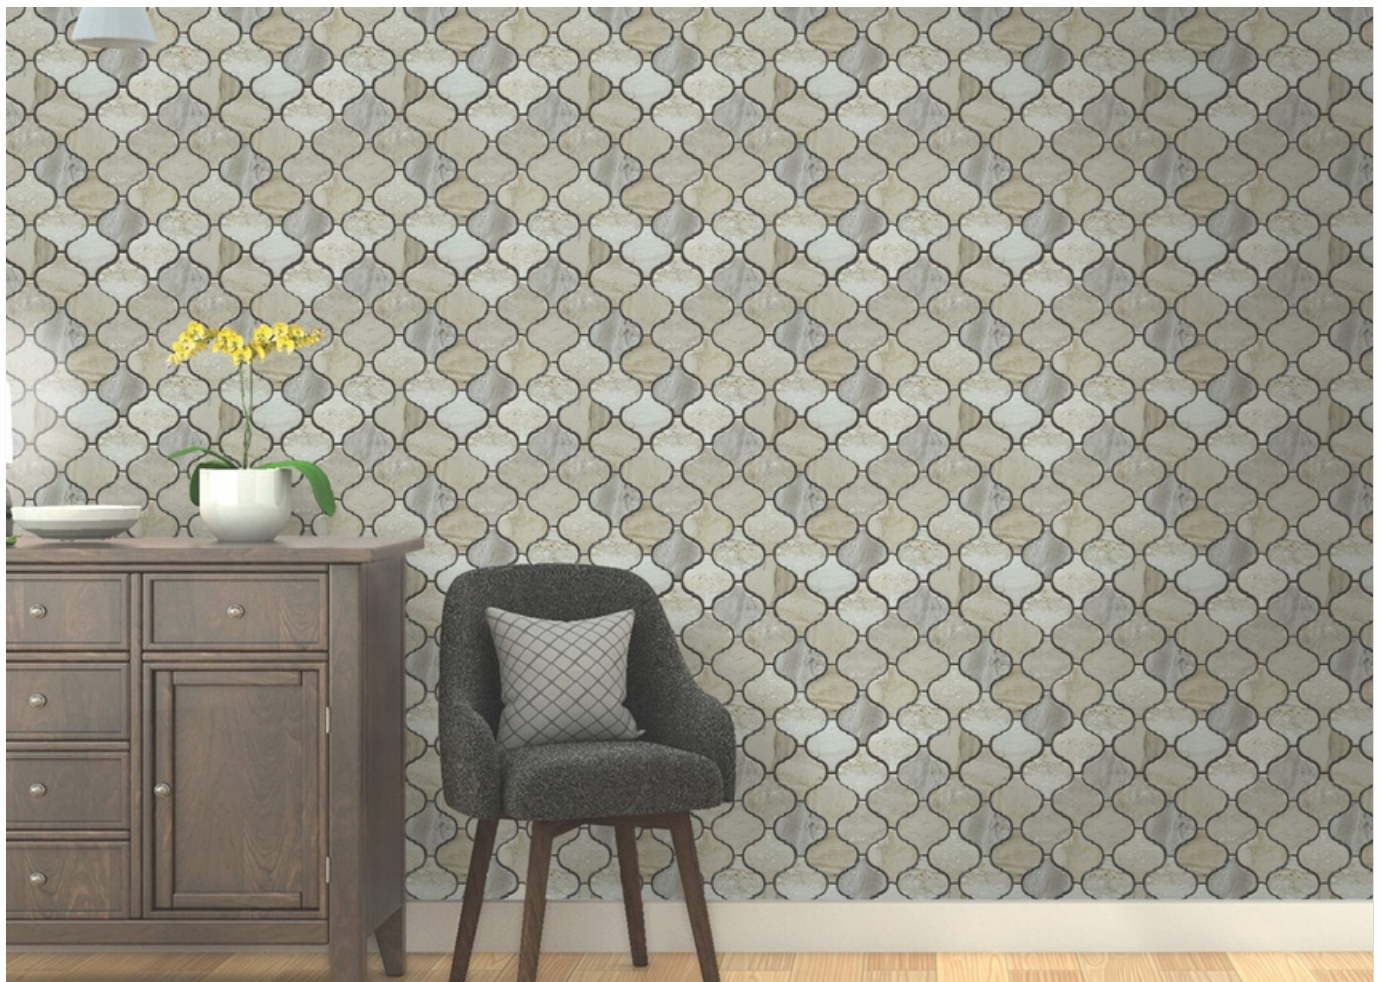

240 mm

SURFACE GLOSSY