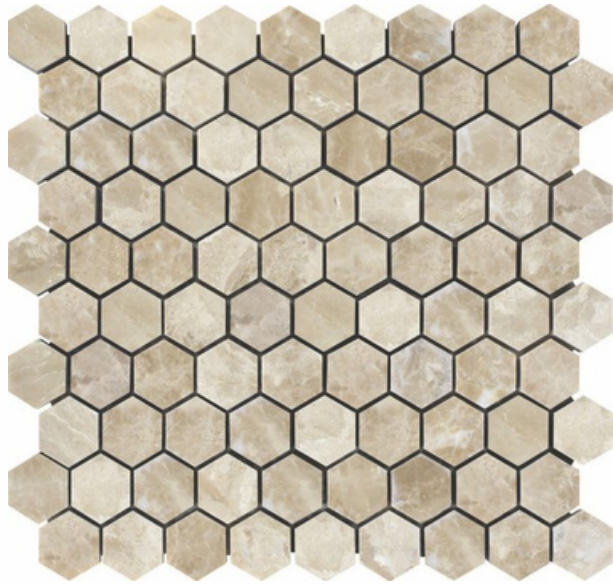

SURFACE GLOSSY

55002
CREMA

PATTERN - HEXAGON (2)

ADELE CERAMICA

SHEET SIZE

295 mm

CHIP SIZE
32x36.9mm

305 mm