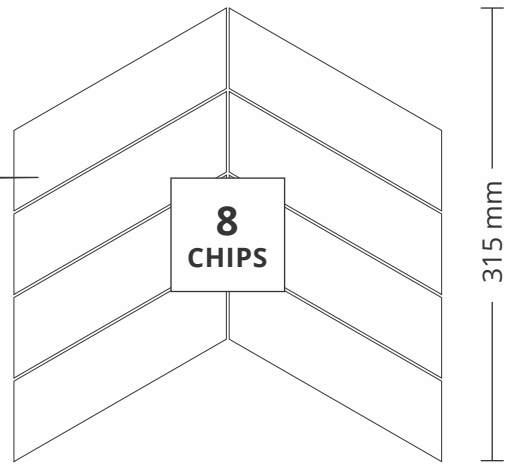

SURFACE GLOSSY

SHEET SIZE

220 mm

CHIP SIZE
45x180mm

**8
CHIPS**

315 mm