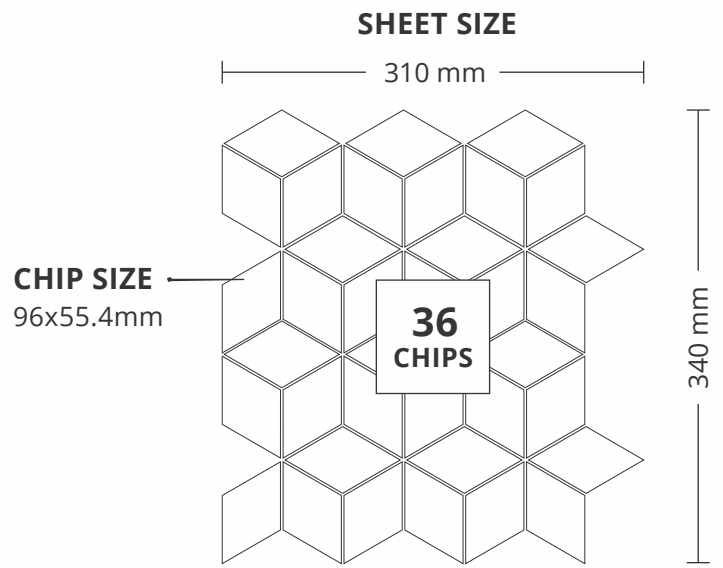

PATTERN - HEXAGON (1)

SHEET SIZE

301 mm

CHIP SIZE
48x55.4mm

298 mm

SURFACE GLOSSY

**1015
GREY TRAVERTINE**

PATTERN - HEXAGON (1)

PATTERN - RECTANGLE (1)

ADELE CERAMICA

SURFACE GLOSSY

**4002
MIX ITALIAN CREMA**

PATTERN - STAKE BONE (1)

SHEET SIZE

CHIP SIZE
23x48mm

**72
CHIPS**

SHEET SIZE

SURFACE GLOSSY

**5005
YELLOW TRAVERTINE**

PATTERN - BRICK BONE (1)

SHEET SIZE

SURFACE GLOSSY

**6001
MIX ITALIAN CREMA**

PATTERN - SQUARE CUBE (1)

SURFACE GLOSSY

ADELE CERAMICA

6002 RANDOM TRAVERTINE

PATTERN - SQUARE CUBE (1)

SURFACE GLOSSY

SHEET SIZE

310 mm

CHIP SIZE
96x55.4mm