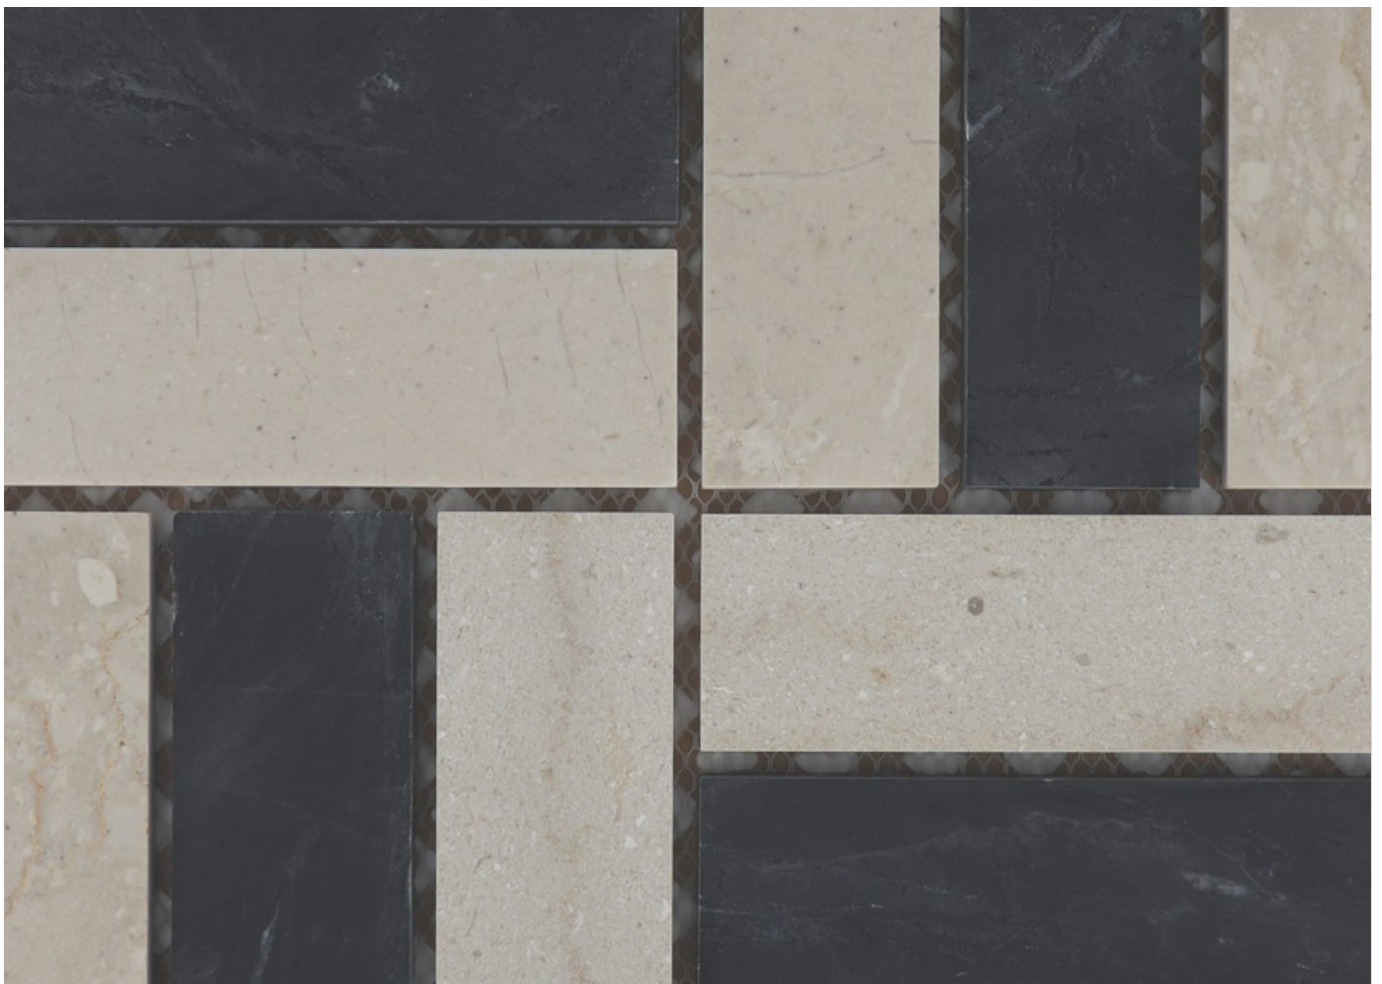

PATTERN - OCTAGON WITH SQUARE

SURFACE GLOSSY

47004
MIX CREMA & INDIAN

PATTERN - LONG WEAVES (2)

SHEET SIZE

CHIP SIZE
45x145mm

**12
CHIPS**

SURFACE GLOSSY