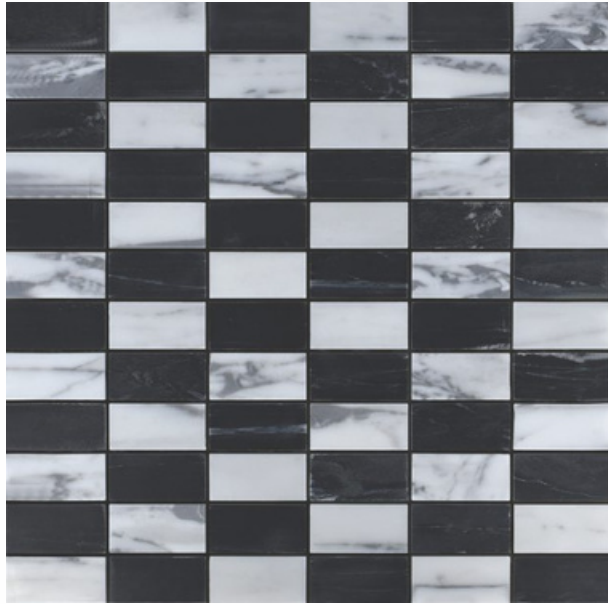

PATTERN - RECTANGLE (1)

ADELE CERAMICA

SURFACE GLOSSY

**4002
MIX ITALIAN CREMA**

PATTERN - STAKE BONE (1)

SHEET SIZE

CHIP SIZE
23x48mm

**72
CHIPS**

SURFACE GLOSSY

4012
STATUARIO & BLACK

PATTERN - STAKE BONE (1)

ADELE CERAMICA

SURFACE GLOSSY

SHEET SIZE

**5003
MIX ITALIAN CREMA**

PATTERN - BRICK BONE (1)