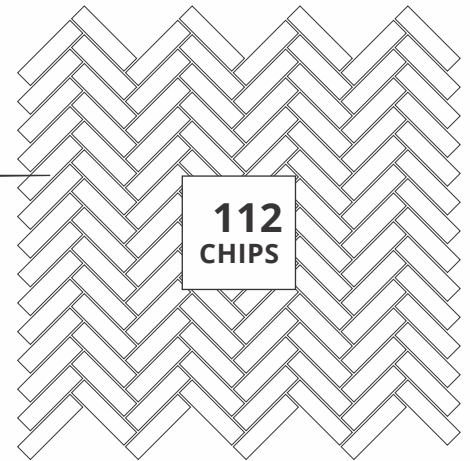

285 mm

CHIP SIZE
23x73mm

315 mm

**48
CHIPS**

13003
STATUARIO

PATTERN - HERRING BONE (2)

ADELE CERAMICA

SHEET SIZE

275 mm

CHIP SIZE
12x48mm

SURFACE GLOSSY

13004
MIX ITALIAN CREMA

PATTERN - HERRING BONE (2)

ADELE CERAMICA

SURFACE GLOSSY

SHEET SIZE