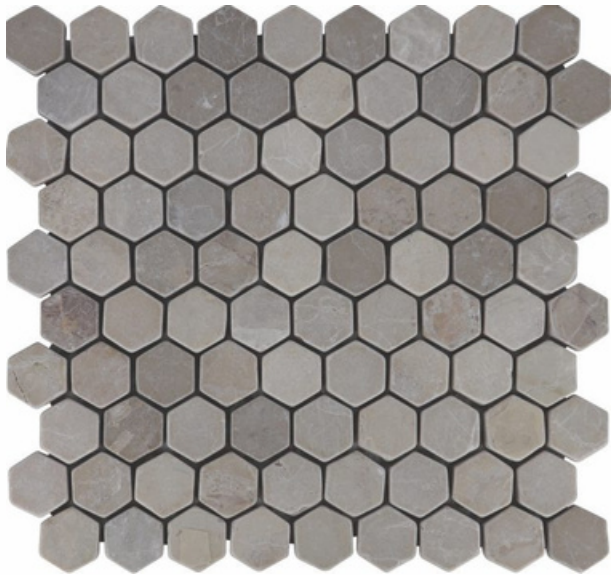

**55005
MIX CREMA TRUMBLED**

PATTERN - HEXAGON (2)

ADELE CERAMICA