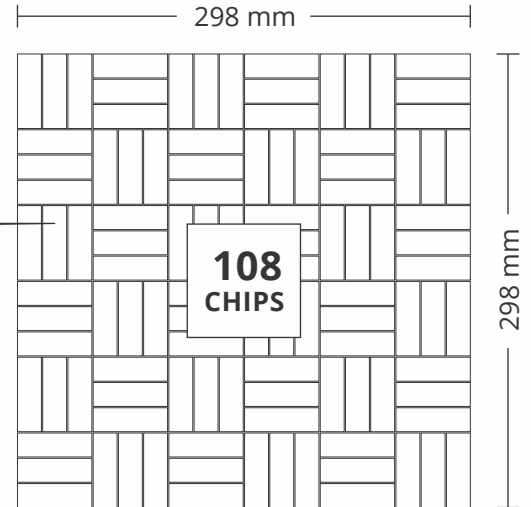

49001
RANDOM TRAVERTINE

PATTERN - WEAVES (3)

SHEET SIZE

SURFACE GLOSSY