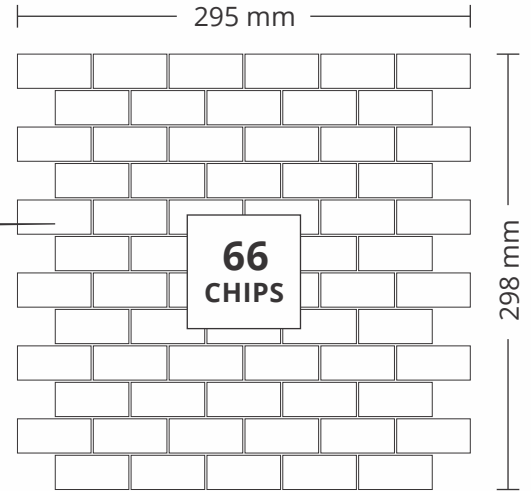

SHEET SIZE

SURFACE GLOSSY

**5005
YELLOW TRAVERTINE**

PATTERN - BRICK BONE (1)

SHEET SIZE

SURFACE GLOSSY

**6001
MIX ITALIAN CREMA**

PATTERN - SQUARE CUBE (1)

SURFACE GLOSSY

ADELE CERAMICA

6002 RANDOM TRAVERTINE

PATTERN - SQUARE CUBE (1)

SURFACE GLOSSY

SHEET SIZE

310 mm

CHIP SIZE
96x55.4mm