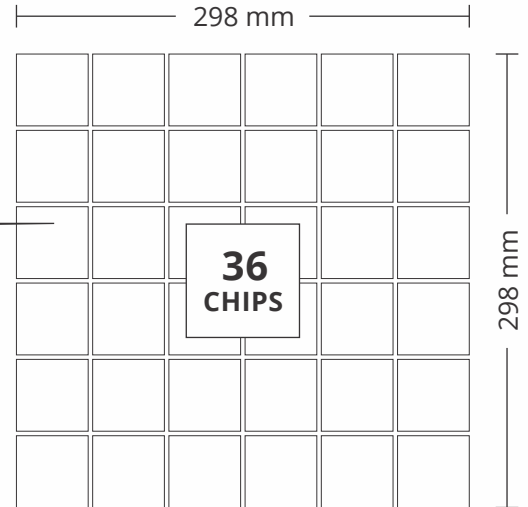

PATTERN - LATTICE (1)

SHEET SIZE

SURFACE GLOSSY

8001
MIX ITALIAN CREMA

PATTERN - LATTICE (2)

SHEET SIZE

CHIP SIZE
50x50mm,
50x25mm,
25x25mm

SURFACE GLOSSY

9004
MIX ITALIAN CREMA TRUMBLED

PATTERN - SQUARE (1)

SHEET SIZE

CHIP SIZE
48x48mm

SURFACE GLOSSY

**10001
GREY TRAVERTINE**

PATTERN - BASKET WEAVES (1)

ADELE CERAMICA

SHEET SIZE

SURFACE GLOSSY

10003
STATUARIO

PATTERN - BASKET WEAVES (1)

ADELE CERAMICA

SHEET SIZE

CHIP SIZE
45x51mm

SURFACE GLOSSY