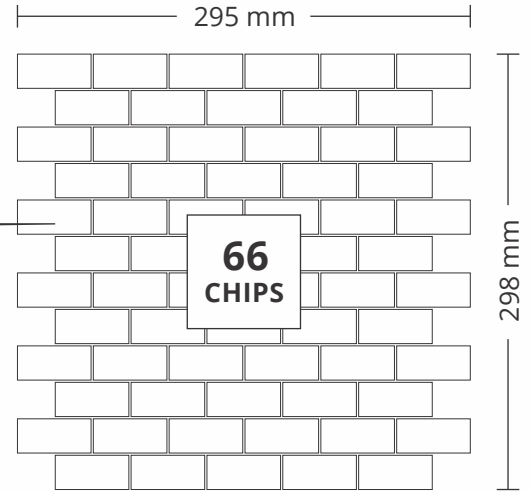

**5003
MIX ITALIAN CREMA**

PATTERN - BRICK BONE (1)

SHEET SIZE

SURFACE GLOSSY