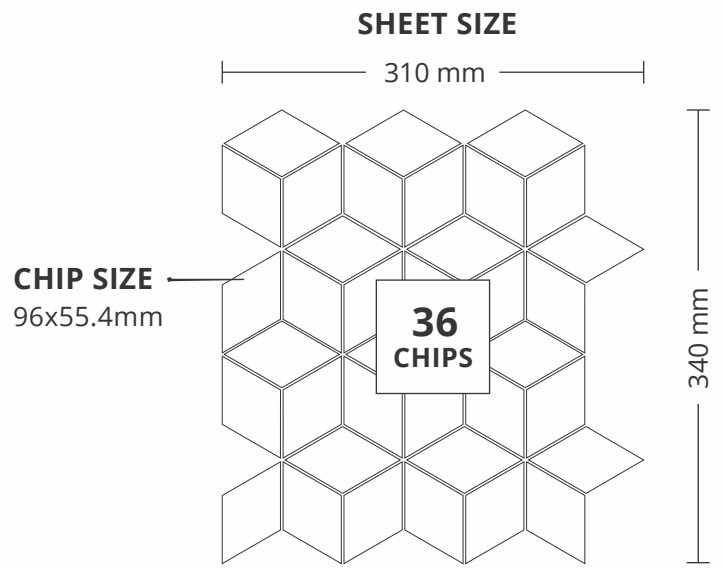

SURFACE GLOSSY

ADELE CERAMICA

6002 RANDOM TRAVERTINE

PATTERN - SQUARE CUBE (1)

SURFACE GLOSSY

SHEET SIZE

310 mm

CHIP SIZE
96x55.4mm

340 mm

**6003
GREY TRAVERTINE**

PATTERN - SQUARE CUBE (1)

SURFACE GLOSSY

**6004
CREAM TRAVERTINE**

PATTERN - SQUARE CUBE (1)

SURFACE GLOSSY

7002
STATUARIO

PATTERN - LATTICE (1)

SHEET SIZE

SURFACE GLOSSY

8001
MIX ITALIAN CREMA

PATTERN - LATTICE (2)

SHEET SIZE

CHIP SIZE
50x50mm,
50x25mm,
25x25mm

SURFACE GLOSSY