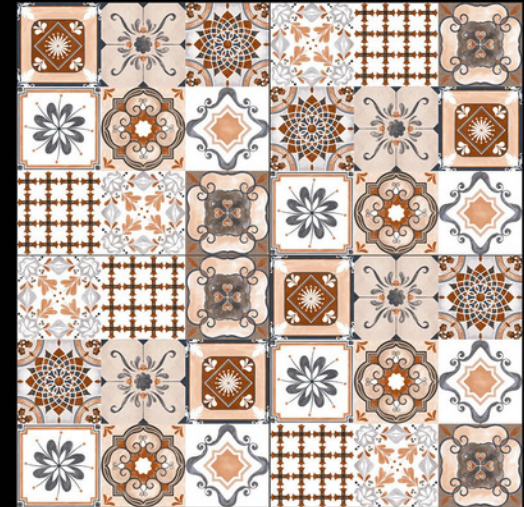

**600X**  
**600MM**

**MOROCCAN**  
SERIES

**ADELE CERAMICA**

**DESIGN - 5017**

**FINISH - MATT**

**Random - 02**

**600X  
600MM**

**MOROCCAN**  
SERIES