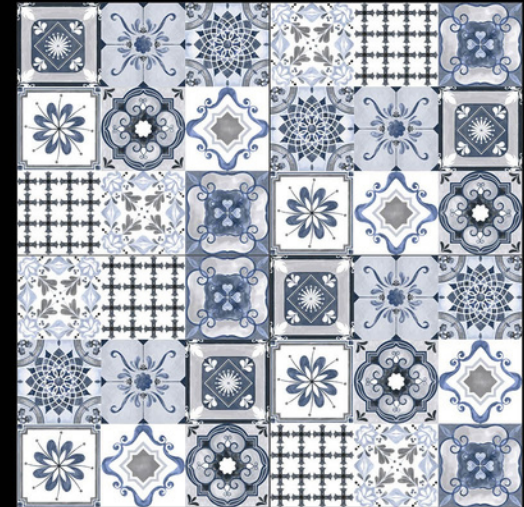

Random - 02

**600X
600MM**