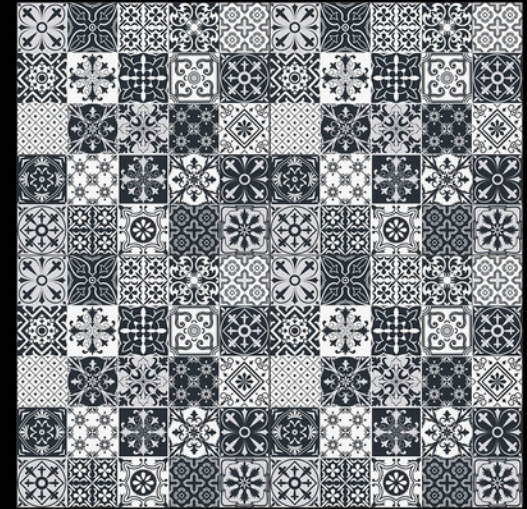

**MOROCCAN**  
SERIES

  
**ADELE CERAMICA**

**DESIGN - 5011**

**FINISH - MATT**

**600X**  
**600MM**

**MOROCCAN**  
SERIES

  
**ADELE CERAMICA**

**DESIGN - 5012**