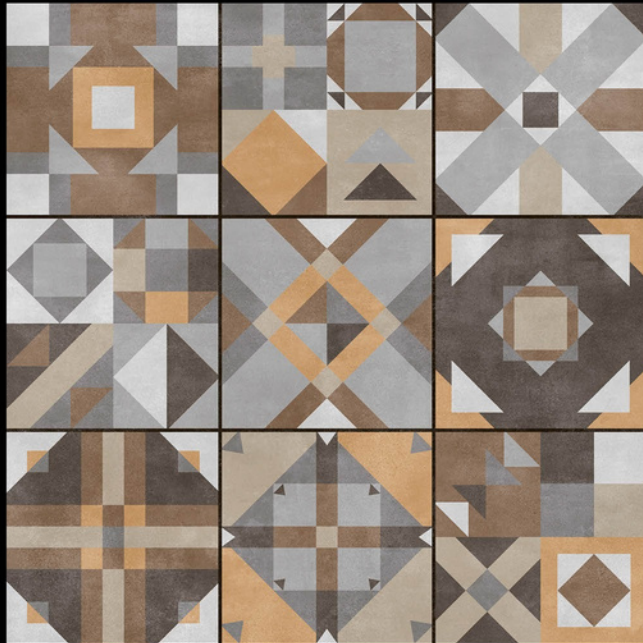

**600X**  
**600MM**

**MOROCCAN**  
SERIES

  
**ADELE CERAMICA**

**DESIGN - 5004**

**FINISH - MATT**

**600X**  
**600MM**

**MOROCCAN**  
SERIES

  
**ADELE CERAMICA**