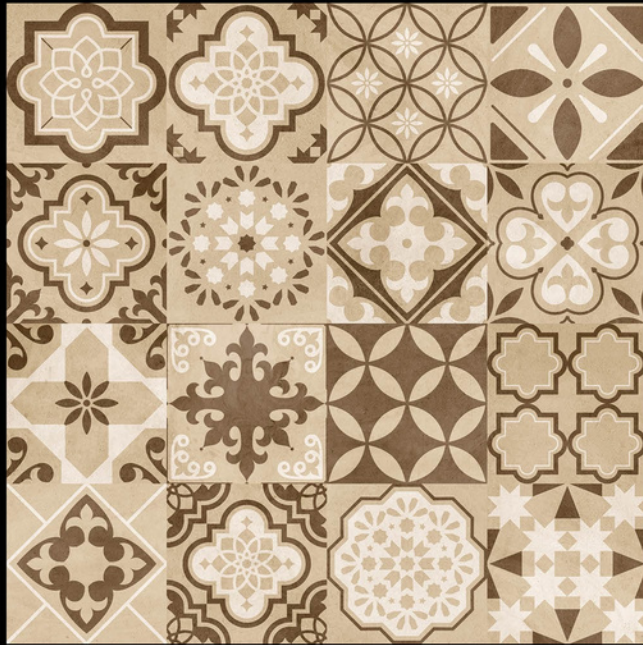

MOROCCAN
SERIES

ADELE CERAMICA

DESIGN - 5004

FINISH - MATT

600X
600MM