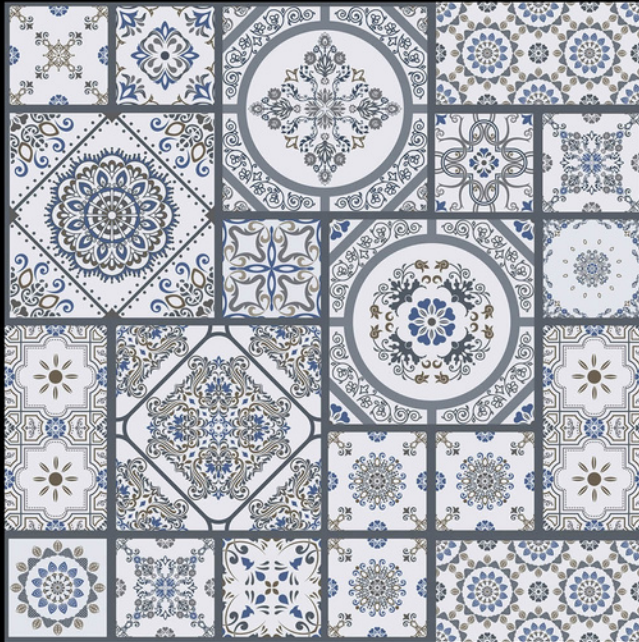

MOROCCAN
SERIES

ADELE CERAMICA

DESIGN - 5024

FINISH - MATT

600X
600MM