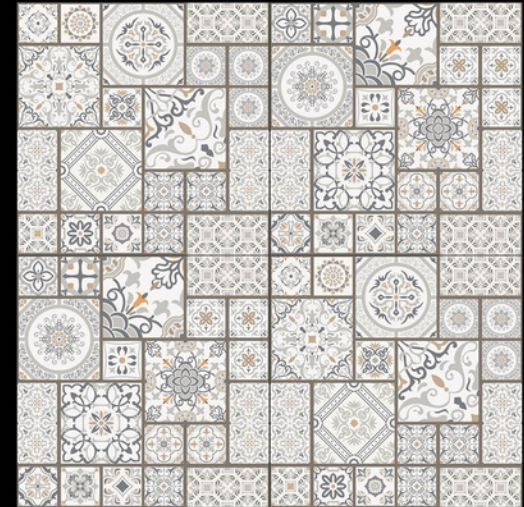

MOROCCAN
SERIES

ADELE CERAMICA

DESIGN - 5023

FINISH - MATT

Random - 02

**600X
600MM**