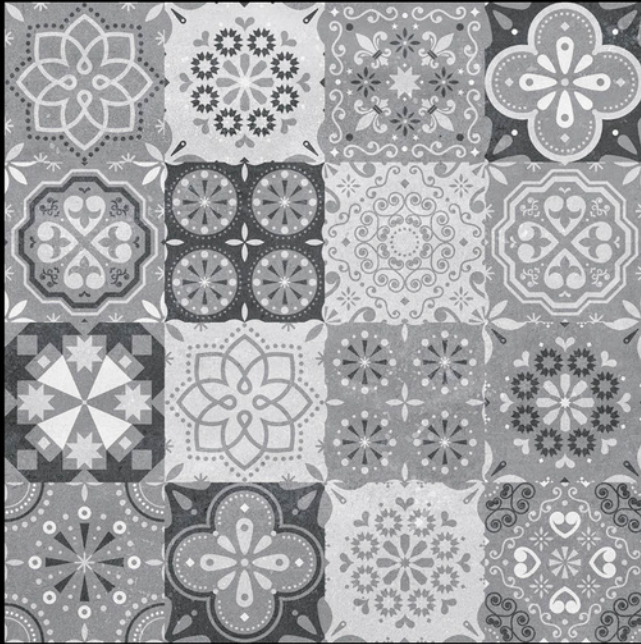

MOROCCAN
SERIES

ADELE CERAMICA

DESIGN - 5007

FINISH - MATT