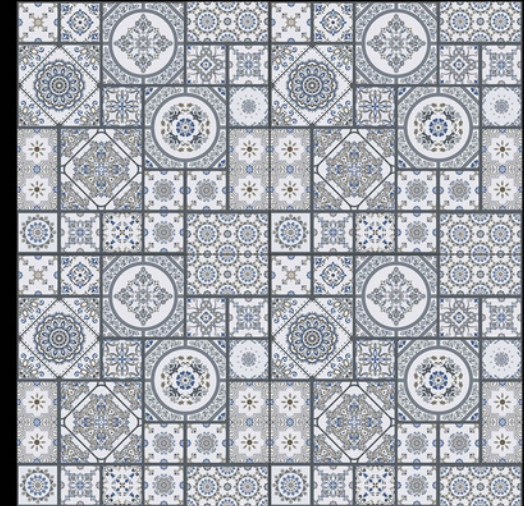

MOROCCAN
SERIES

ADELE CERAMICA

DESIGN - 5024

FINISH - MATT

600X
600MM