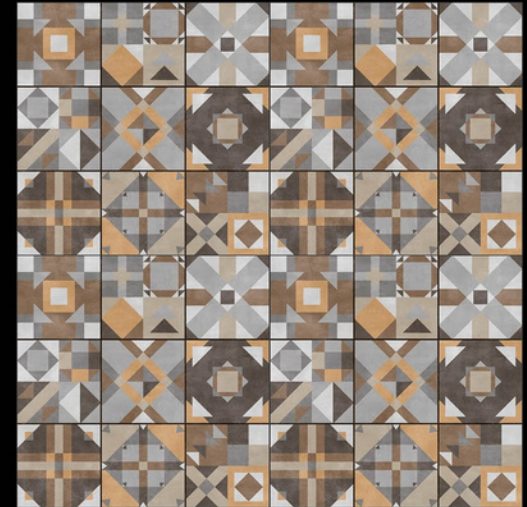

**600X**  
**600MM**

**MOROCCAN**  
SERIES

  
**ADELE CERAMICA**

**DESIGN - 5004**

**FINISH - MATT**

**600X**  
**600MM**

**MOROCCAN**  
SERIES

  
**ADELE CERAMICA**