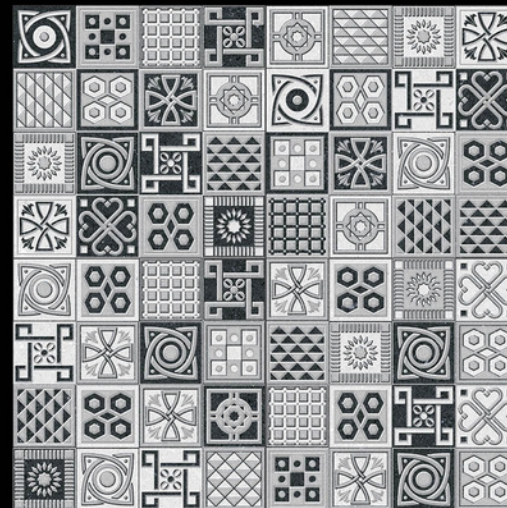

MOROCCAN
SERIES

ADELE CERAMICA

DESIGN - 5008

FINISH - MATT

Random - 04

**600X
600MM**