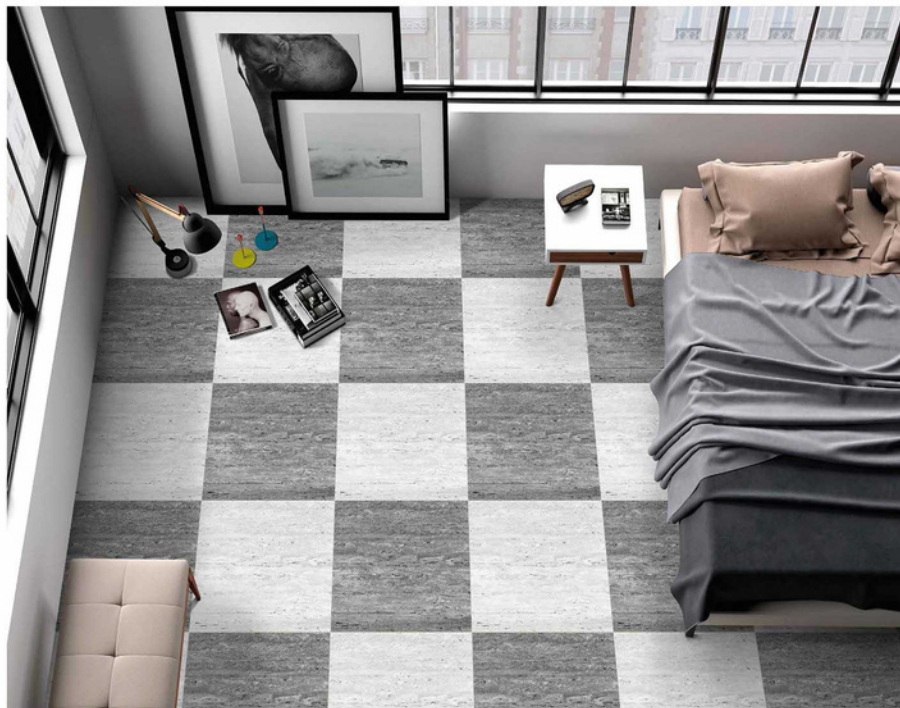

HEAVY DUTY
VITRIFIED PARKING TILES

500 X
500MM

PLAIN
SERIES

5108

5107

11MM THICKNESS

ADELE CERAMICA

HEAVY DUTY
VITRIFIED PARKING TILES