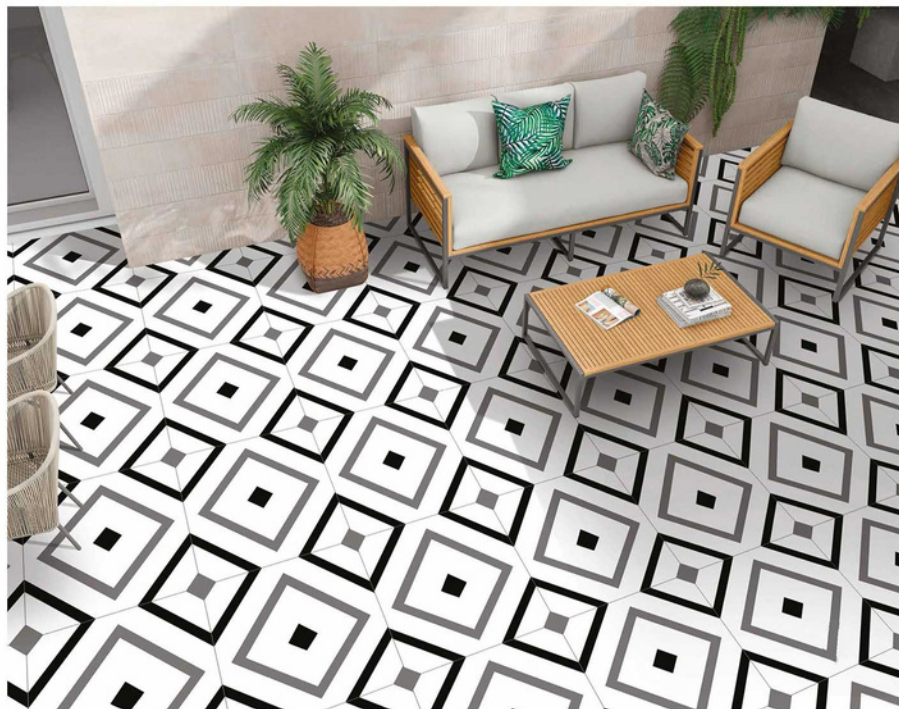

11MM THICKNESS

5056

HEAVY DUTY
VITRIFIED PARKING TILES

**500 X
500MM**

PLAIN
SERIES

11MM THICKNESS

5057

HEAVY DUTY
VITRIFIED PARKING TILES