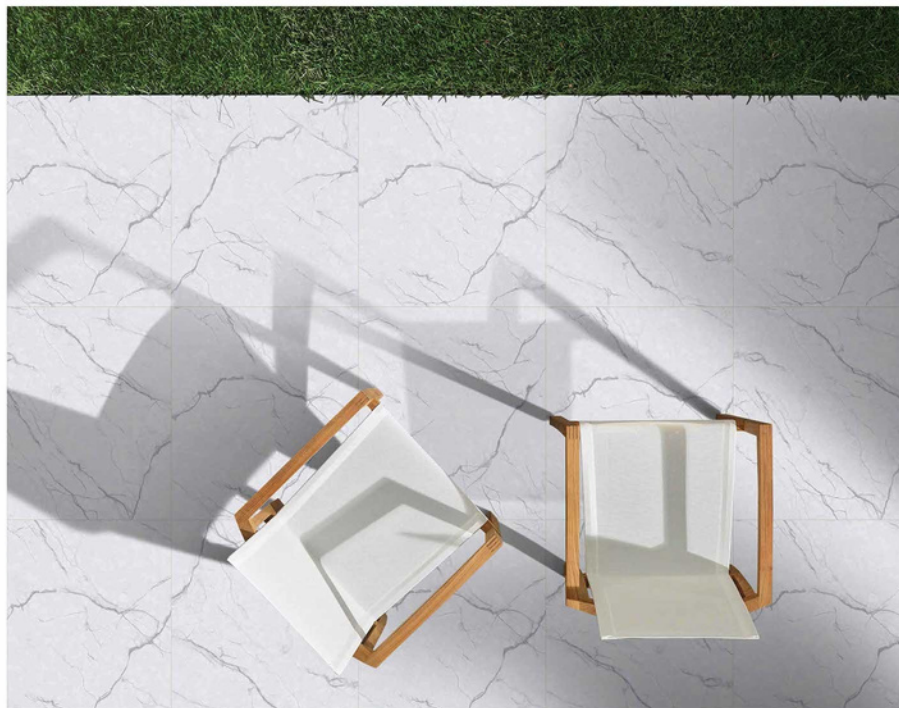

HEAVY DUTY
VITRIFIED PARKING TILES

**500 X
500MM**

PLAIN
SERIES

11MM THICKNESS

5092