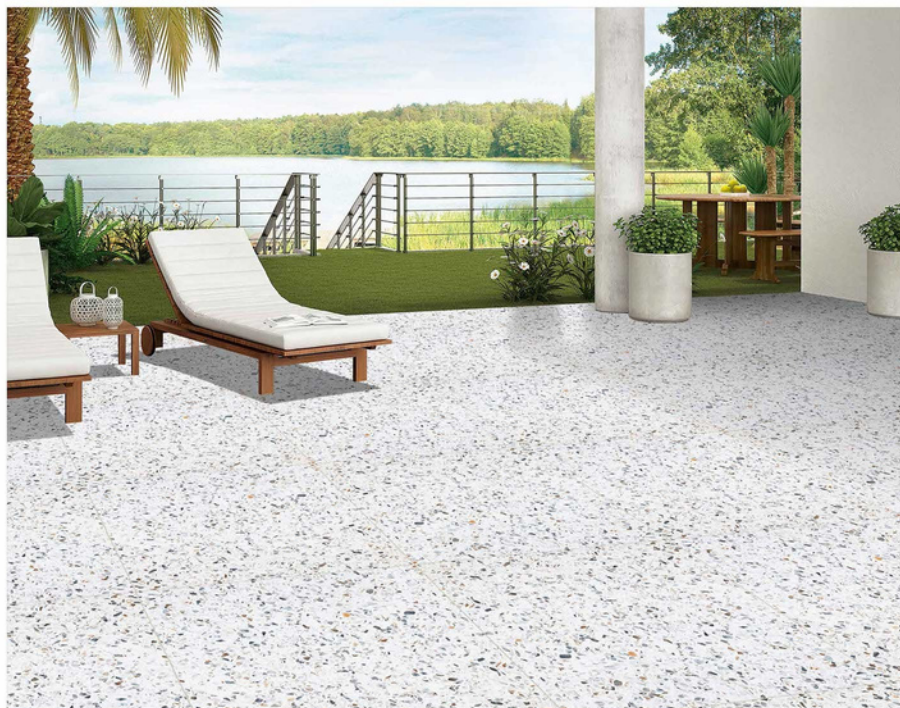

HEAVY DUTY
VITRIFIED PARKING TILES

**500 X
500MM**

PLAIN
SERIES

11MM THICKNESS

5100