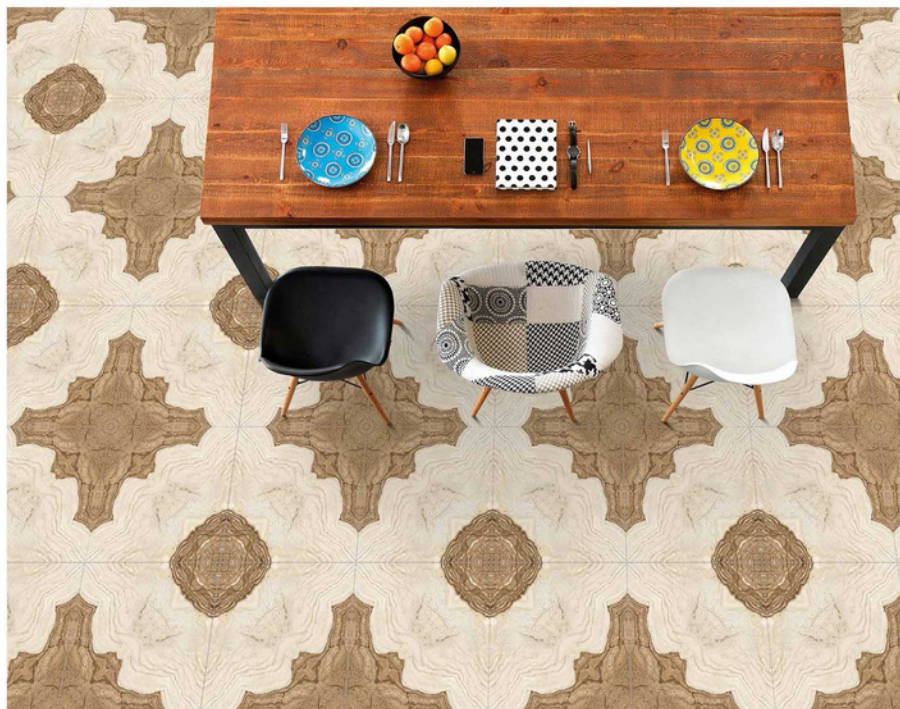

HEAVY DUTY
VITRIFIED PARKING TILES

**500 X
500MM**

PLAIN
SERIES

5164

11MM THICKNESS

ADELE CERAMICA