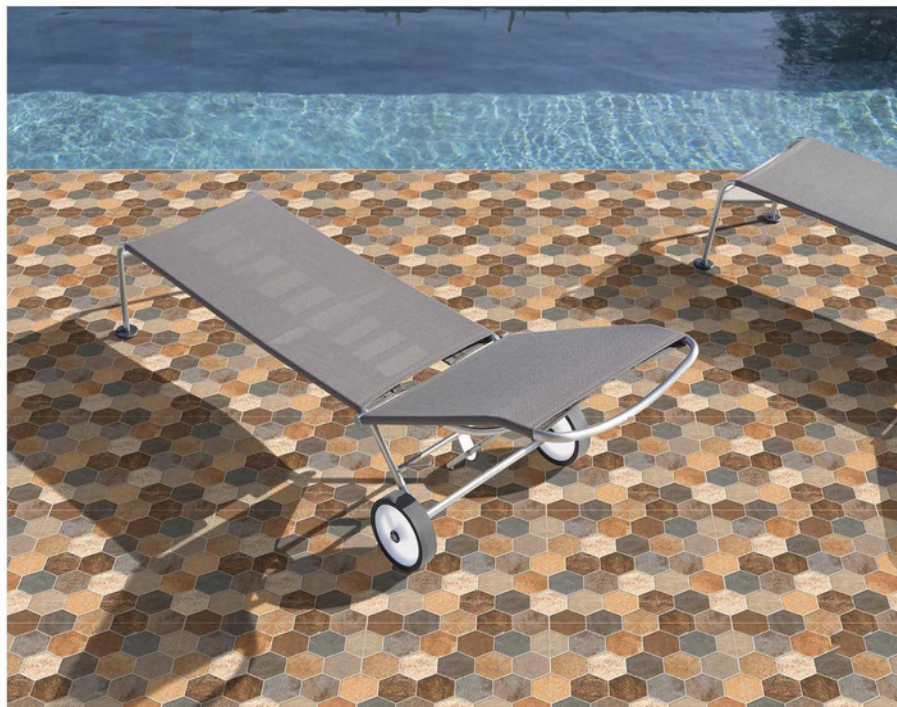

HEAVY DUTY
VITRIFIED PARKING TILES

**500 X
500MM**

PLAIN
SERIES

11MM THICKNESS

5071