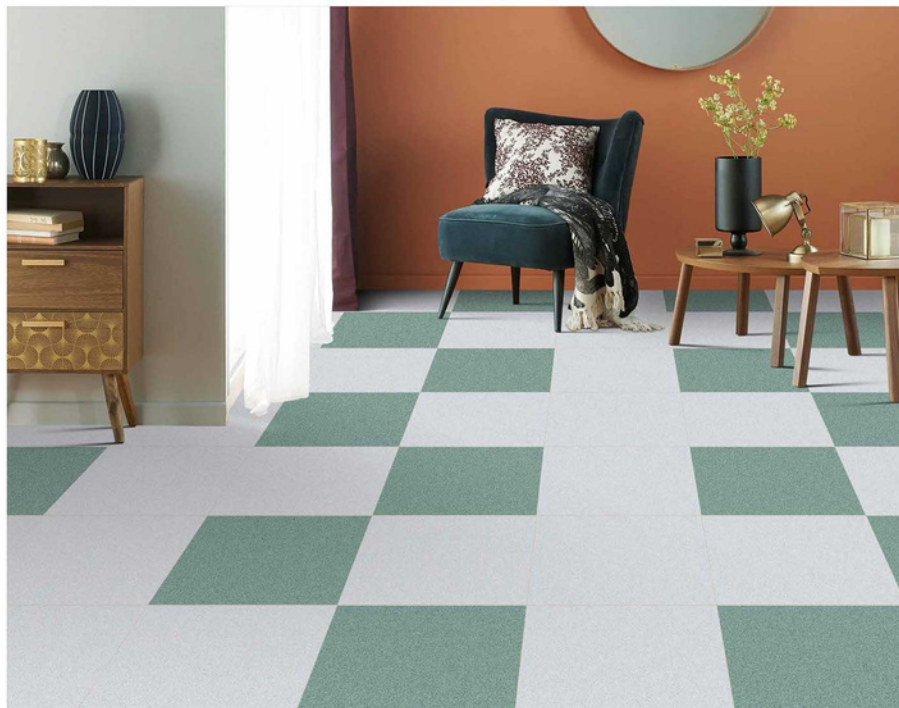

HEAVY DUTY
VITRIFIED PARKING TILES

11MM THICKNESS

500 X
500MM

PLAIN
SERIES

5051

5050