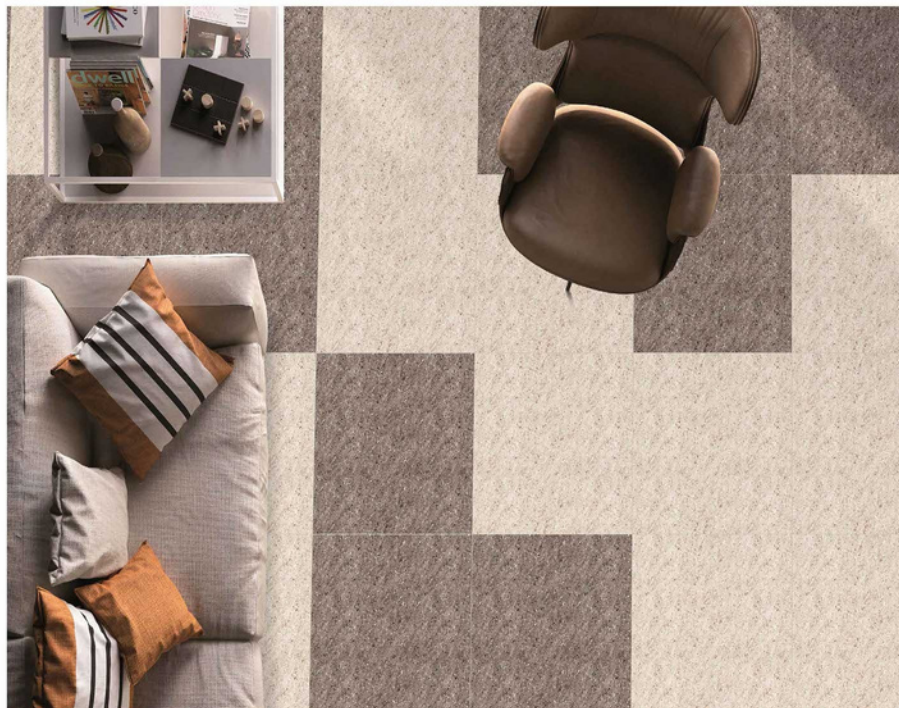

HEAVY DUTY
VITRIFIED PARKING TILES

**500 X
500MM**

PLAIN
SERIES

5127

5126

11MM THICKNESS

ADELE CERAMICA