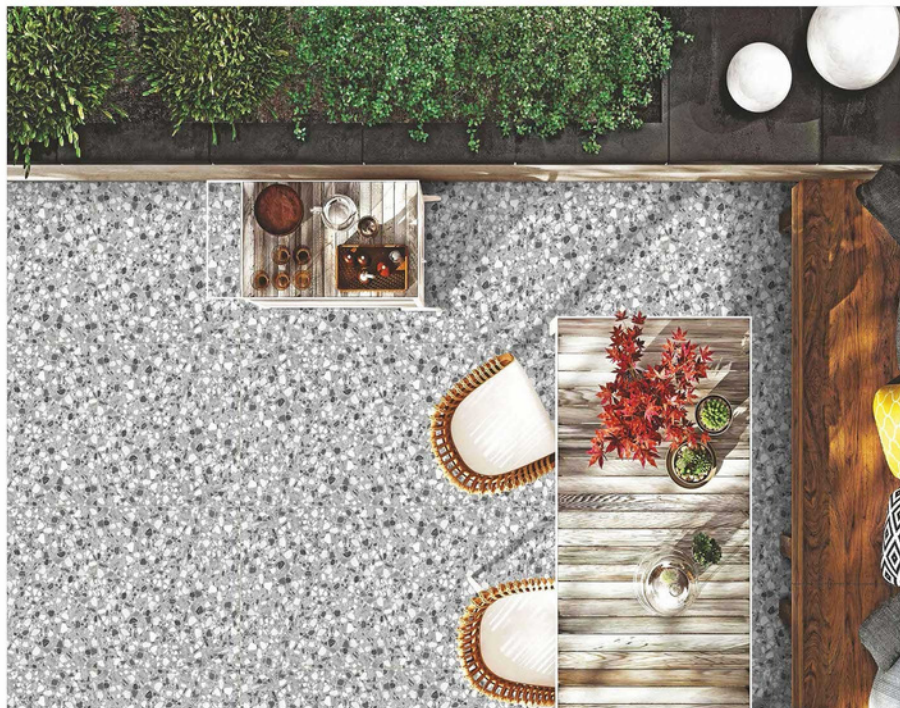

HEAVY DUTY
VITRIFIED PARKING TILES

**500 X
500MM**

PLAIN
SERIES

11MM THICKNESS

5105