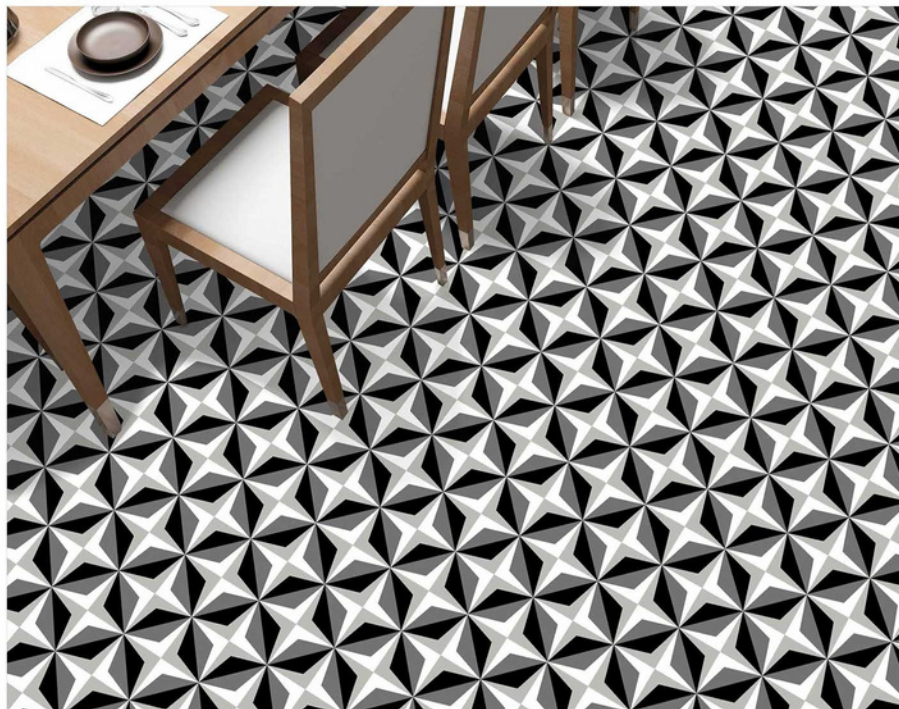

PLAIN
SERIES

11MM THICKNESS

5078

HEAVY DUTY
VITRIFIED PARKING TILES

**500 X
500MM**

PLAIN
SERIES

11MM THICKNESS

5079