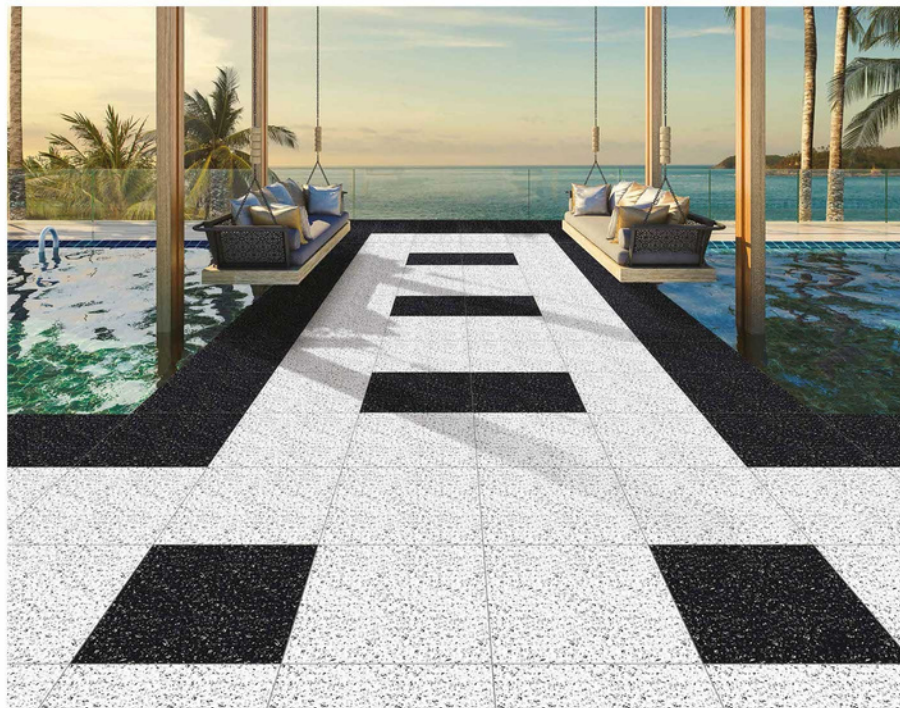

PLAIN
SERIES

5010

5009

11MM THICKNESS

HEAVY DUTY
VITRIFIED PARKING TILES

**500 X
500MM**

PLAIN
SERIES

5013