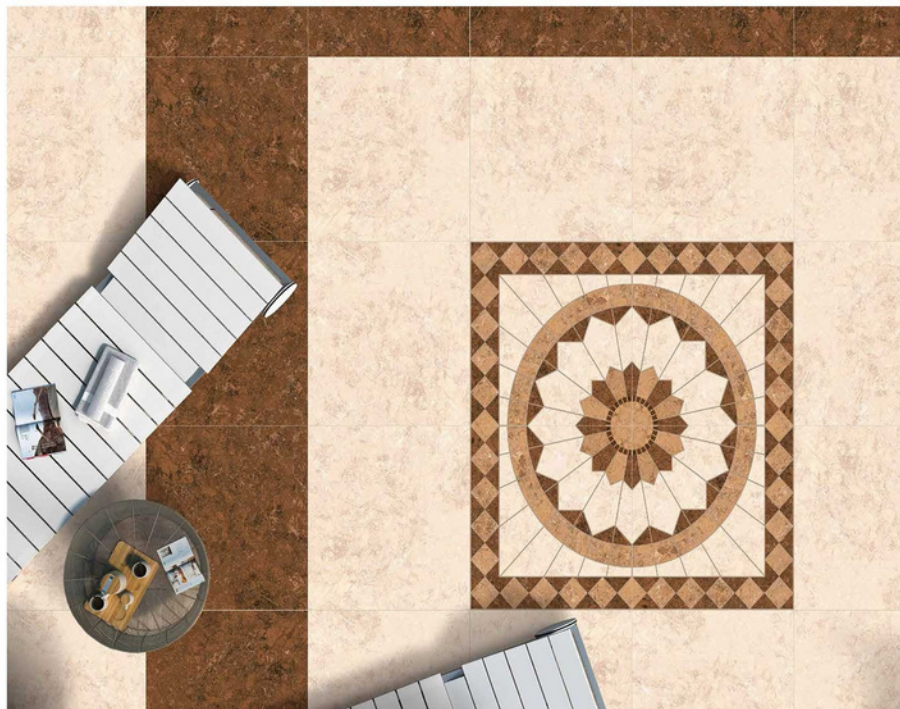

HEAVY DUTY VITRIFIED PARKING TILES

500 X
500MM

PLAIN
SERIES

5098

5097

5096

11MM THICKNESS

ADELE CERAMICA