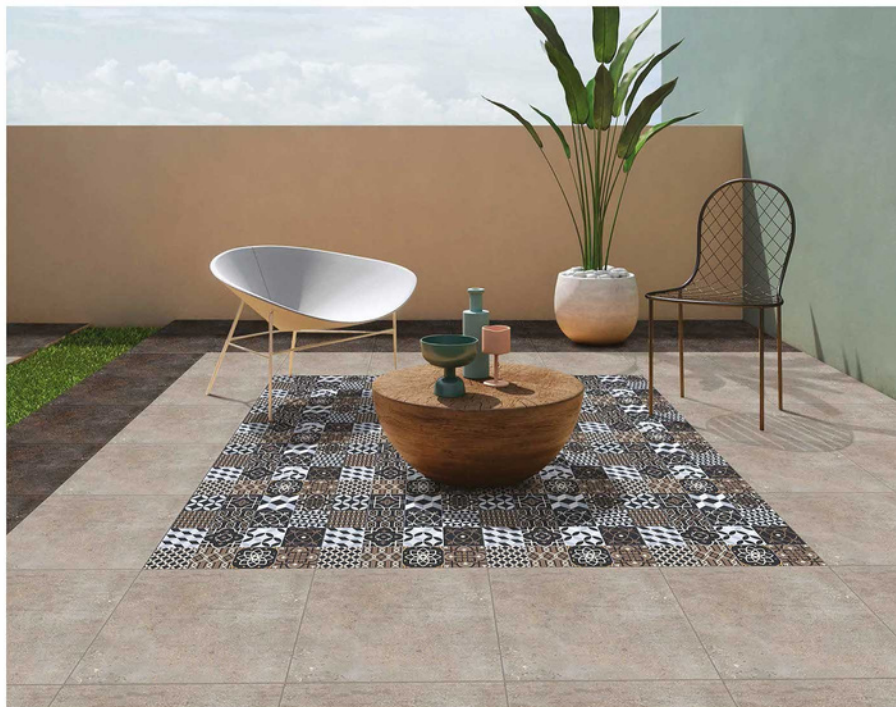

PLAIN
SERIES

5021

5020

HEAVY DUTY
VITRIFIED PARKING TILES

**500 X
500MM**

PLAIN
SERIES

5027

5026