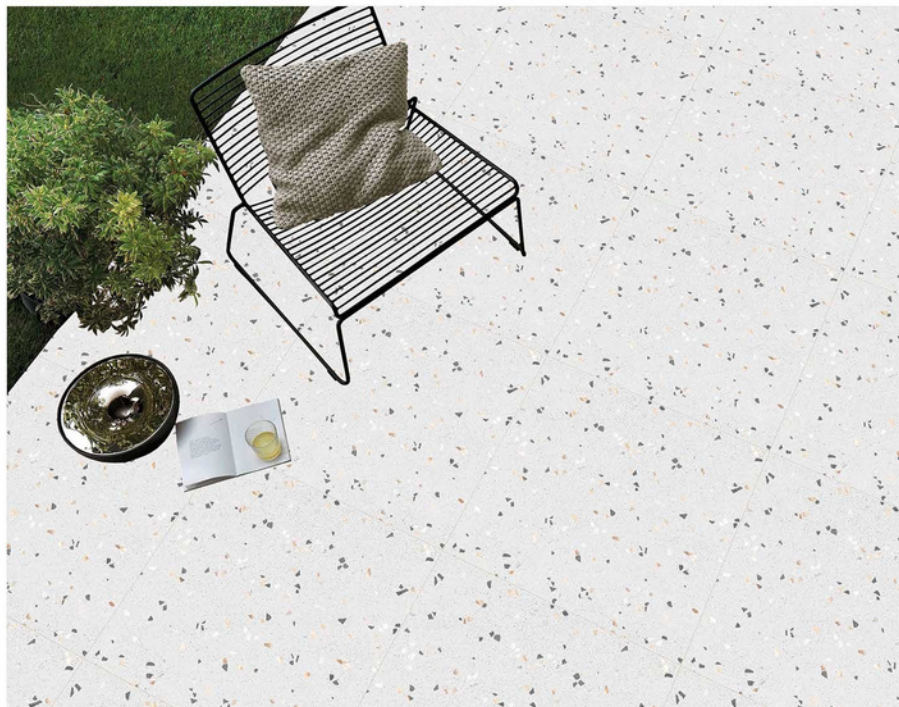

11MM THICKNESS

5115

HEAVY DUTY
VITRIFIED PARKING TILES

**500 X
500MM**

PLAIN
SERIES

11MM THICKNESS

5116

HEAVY DUTY
VITRIFIED PARKING TILES