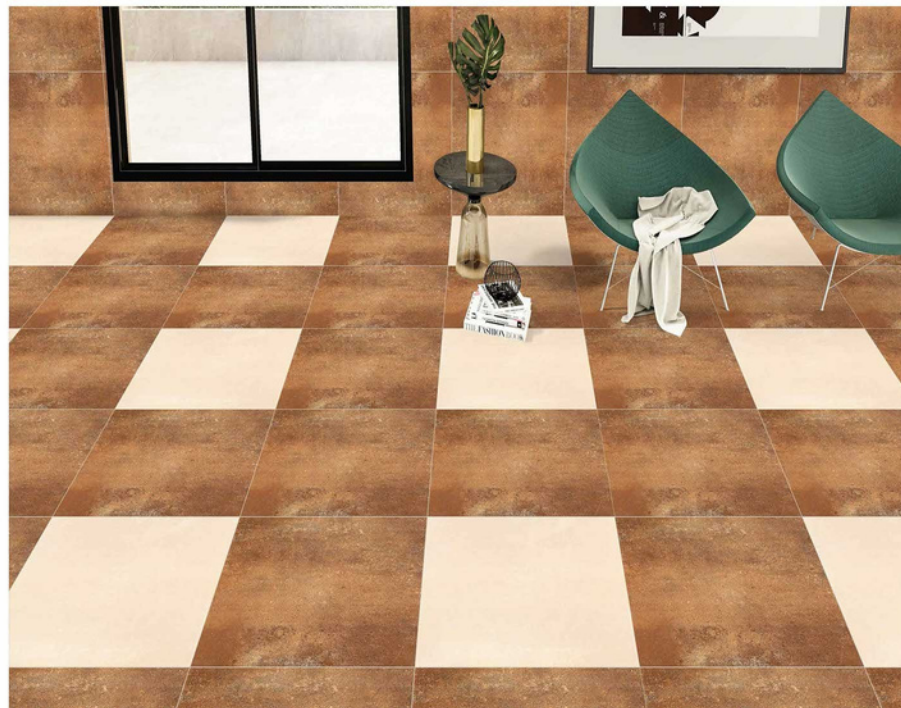

**500 X
500MM**

PLAIN
SERIES

5033

5032

11MM THICKNESS

HEAVY DUTY
VITRIFIED PARKING TILES

11MM THICKNESS

**500 X
500MM**