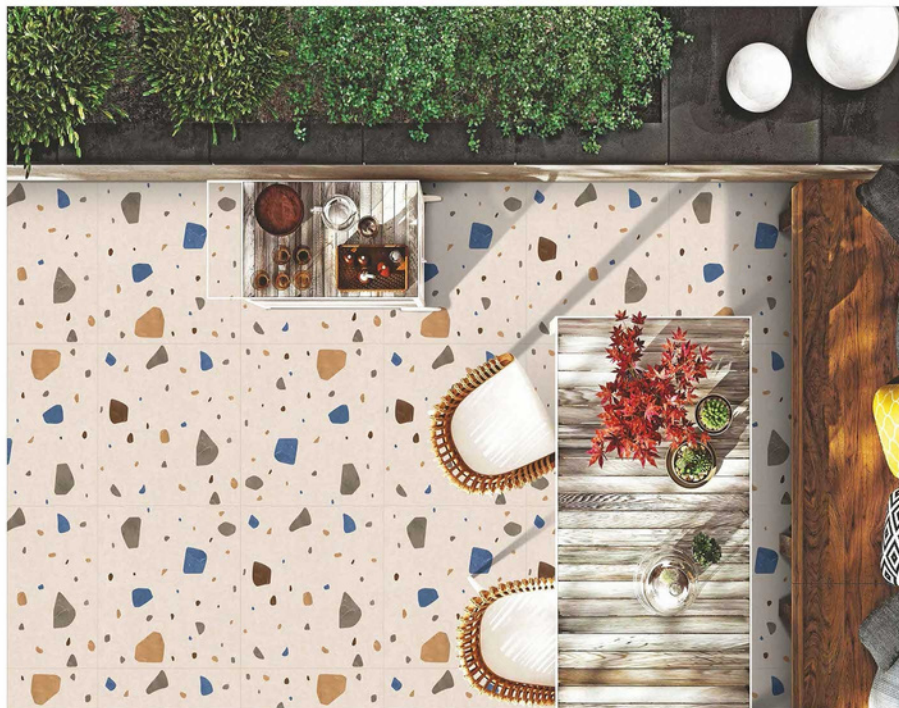

**500 X
500MM**

PLAIN
SERIES

11MM THICKNESS

5123

HEAVY DUTY
VITRIFIED PARKING TILES

**500 X
500MM**

PLAIN
SERIES

5125