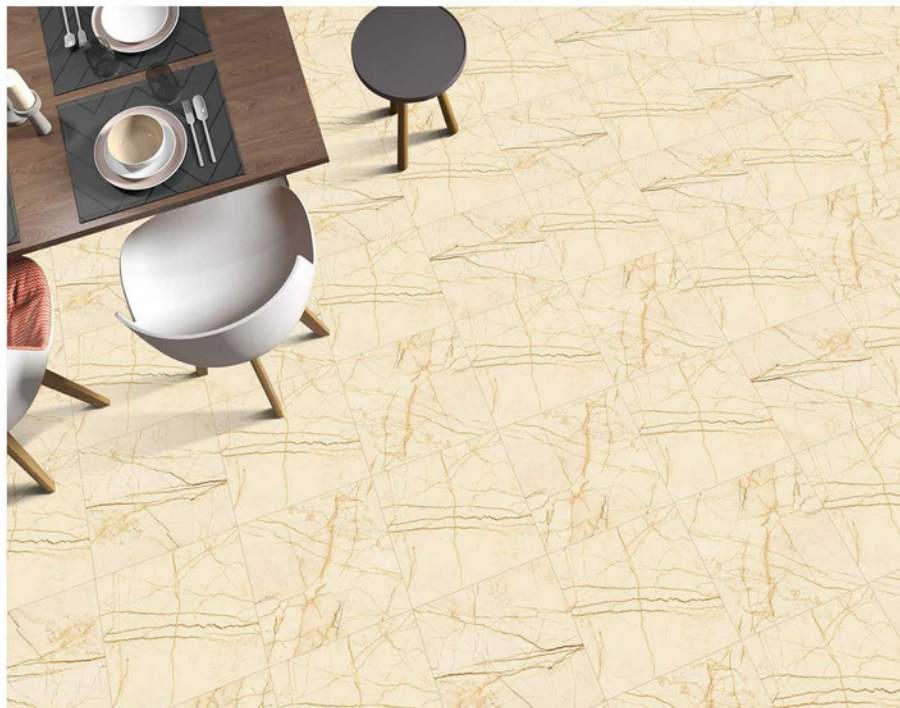

5153

HEAVY DUTY
VITRIFIED PARKING TILES

**500 X
500MM**

PLAIN
SERIES

5154

11MM THICKNESS

ADELE CERAMICA

HEAVY DUTY
VITRIFIED PARKING TILES