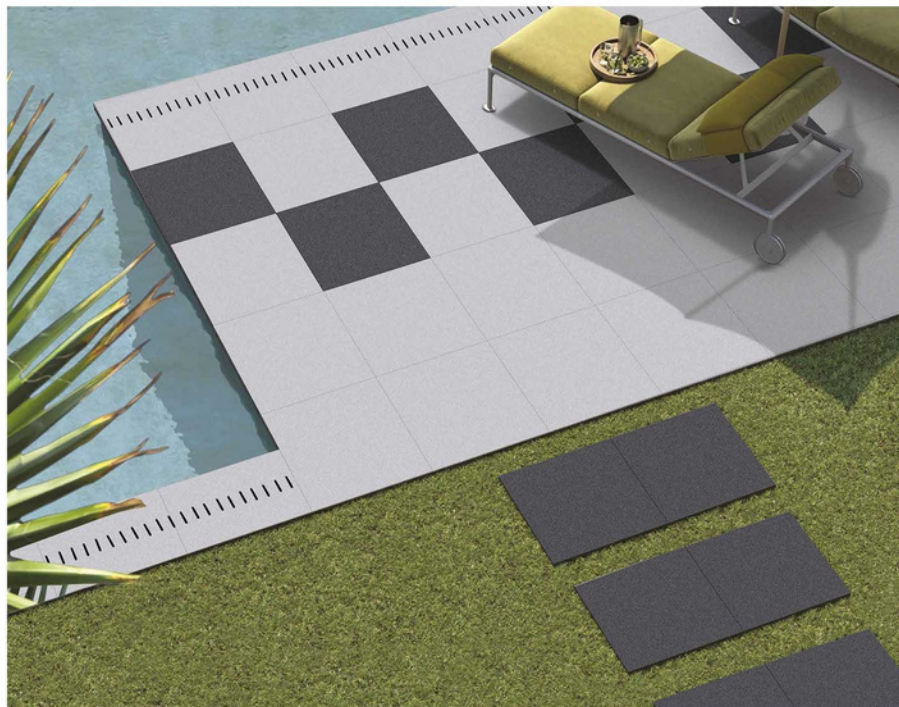

11MM THICKNESS

HEAVY DUTY
VITRIFIED PARKING TILES

500 X
500MM

PLAIN
SERIES

5049

5048

11MM THICKNESS

GARDENS