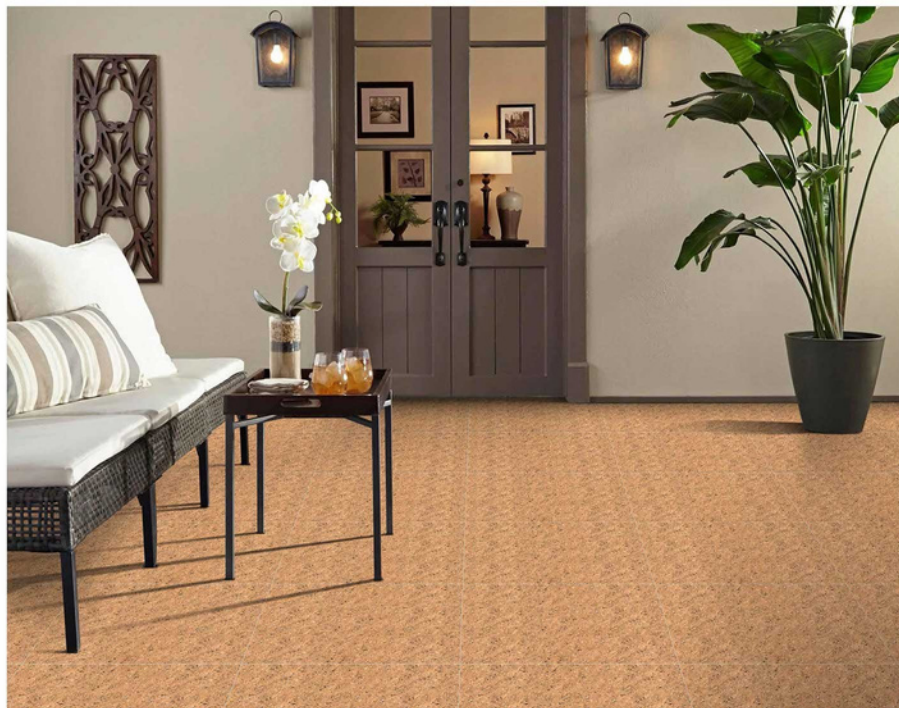

11MM THICKNESS

ADELE CERAMICA

HEAVY DUTY
VITRIFIED PARKING TILES

500 X
500MM

PLAIN
SERIES

11MM THICKNESS

5128

HEAVY DUTY
VITRIFIED PARKING TILES