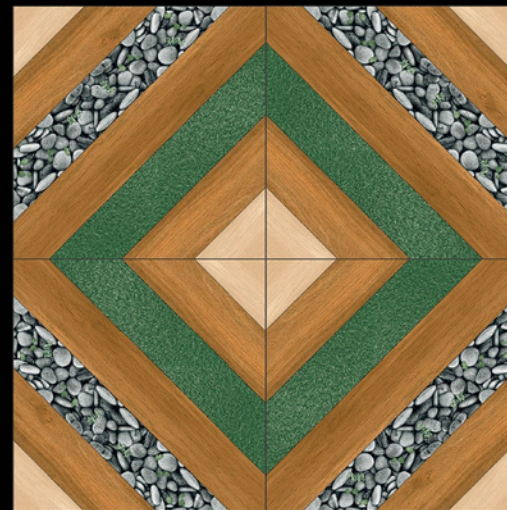

| DESIGN -4517
| FINISH - MATT

**600X
600MM**