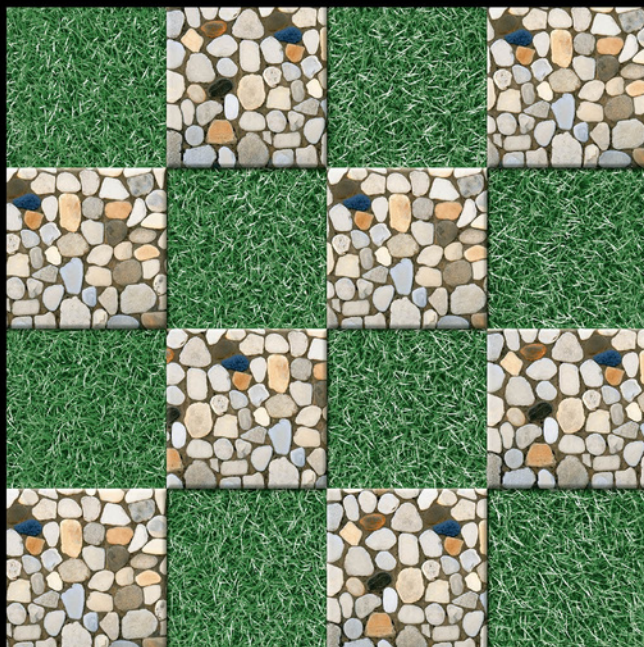

DESIGN -4514
FINISH - MATT

**600X
600MM**