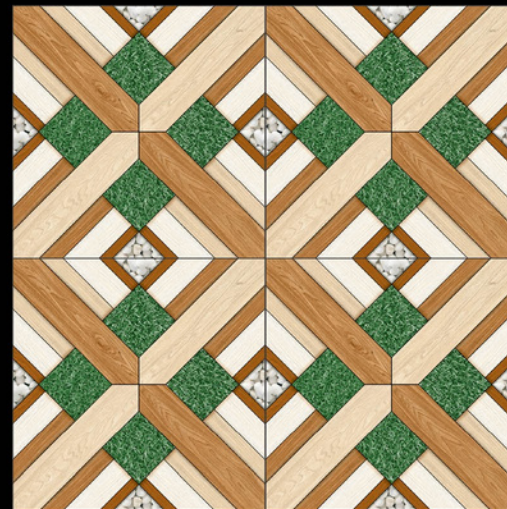

| DESIGN -4505

| FINISH - MATT

600X
600MM