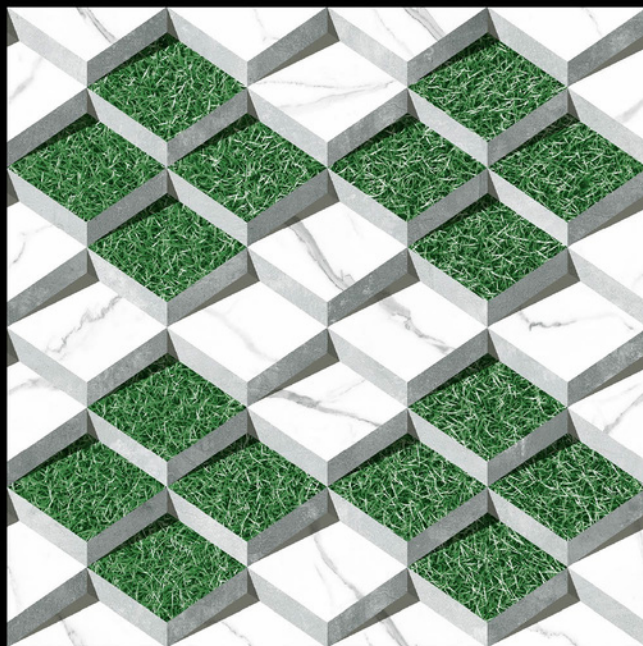

| DESIGN -4506

| FINISH - MATT

**600X
600MM**