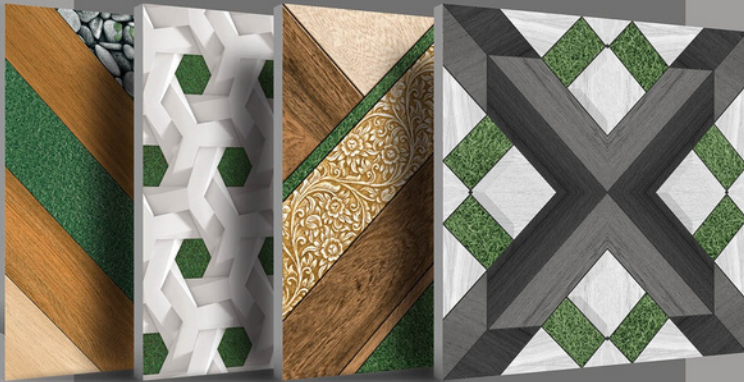

GARDEN SERIES
600x600MM

Size

600x600mm

MATT FINISH

- ☞ Introducing the Garden Series Tiles, a delightful fusion of nature-inspired artistry and functional elegance. With their captivating designs and vibrant colors, these tiles bring the essence of a flourishing garden right into your home.
- ☞ Each tile is a masterpiece, showcasing intricate floral patterns and lush greenery that infuse your space with a refreshing and serene atmosphere.