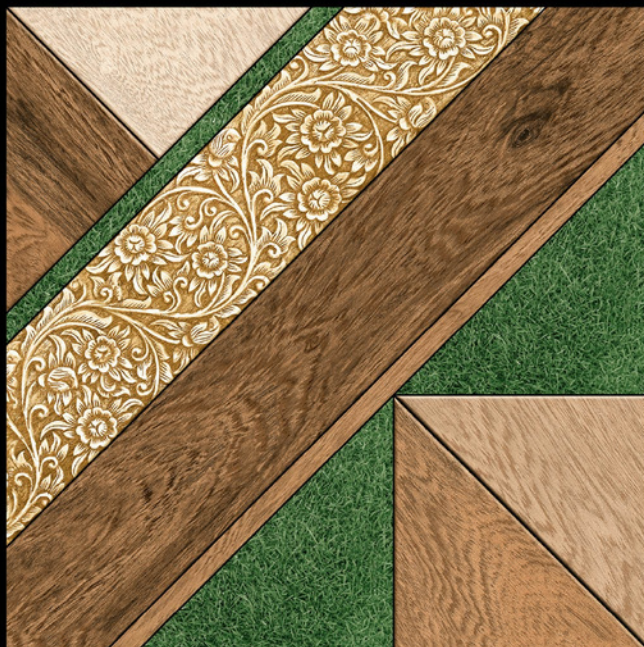

| DESIGN -4520

| FINISH - MATT

600X
600MM