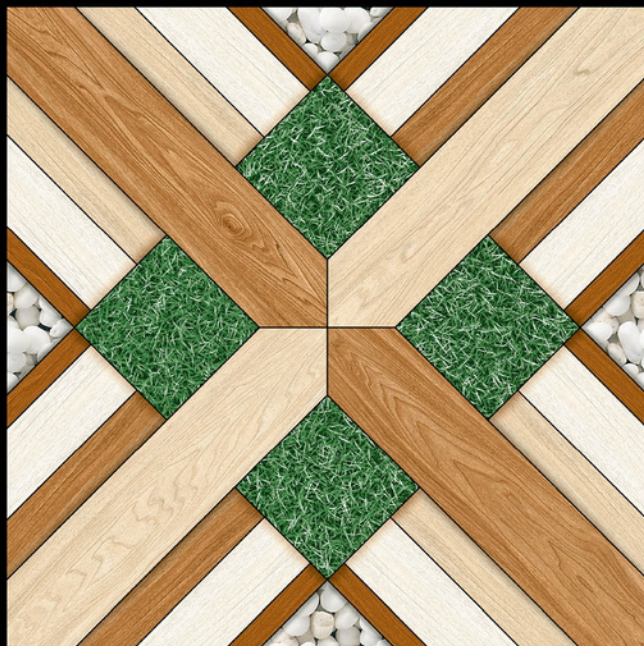

| DESIGN -4505

| FINISH - MATT

600X
600MM