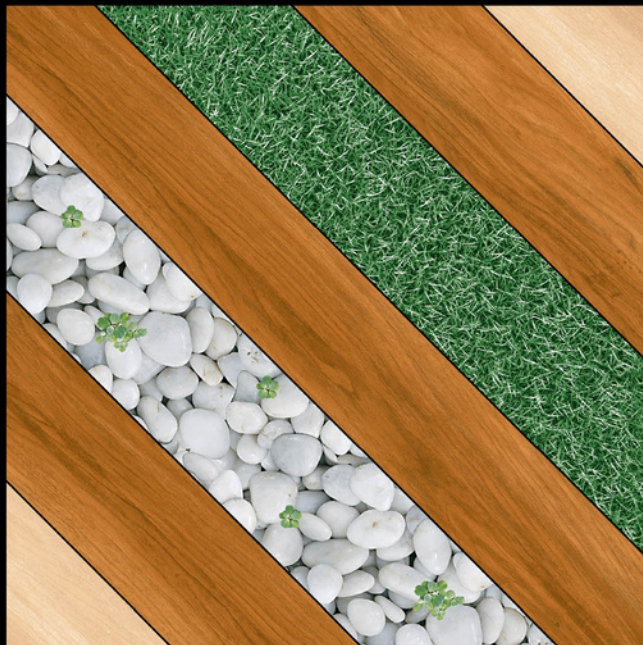

| DESIGN -4507

| FINISH - MATT

**600X
600MM**