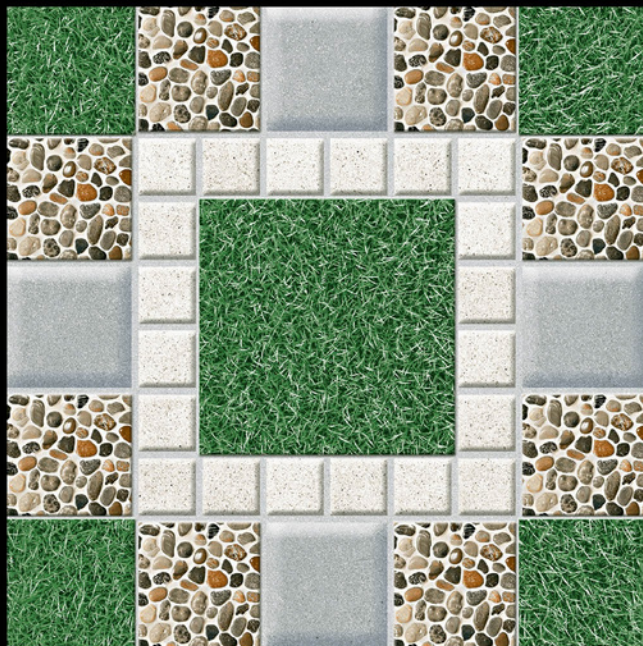

| DESIGN -4513

| FINISH - MATT

**600X
600MM**