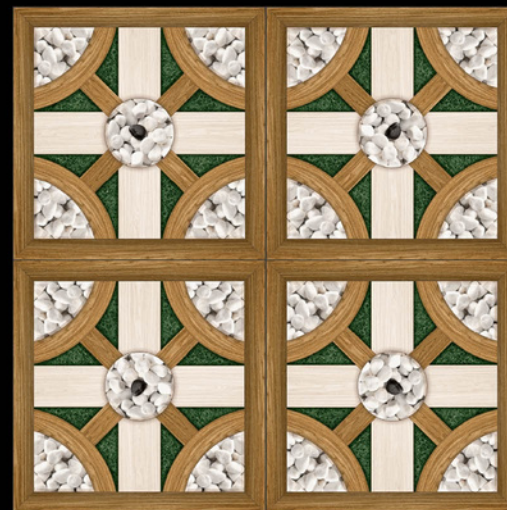

| DESIGN -4521

| FINISH - MATT

600X
600MM