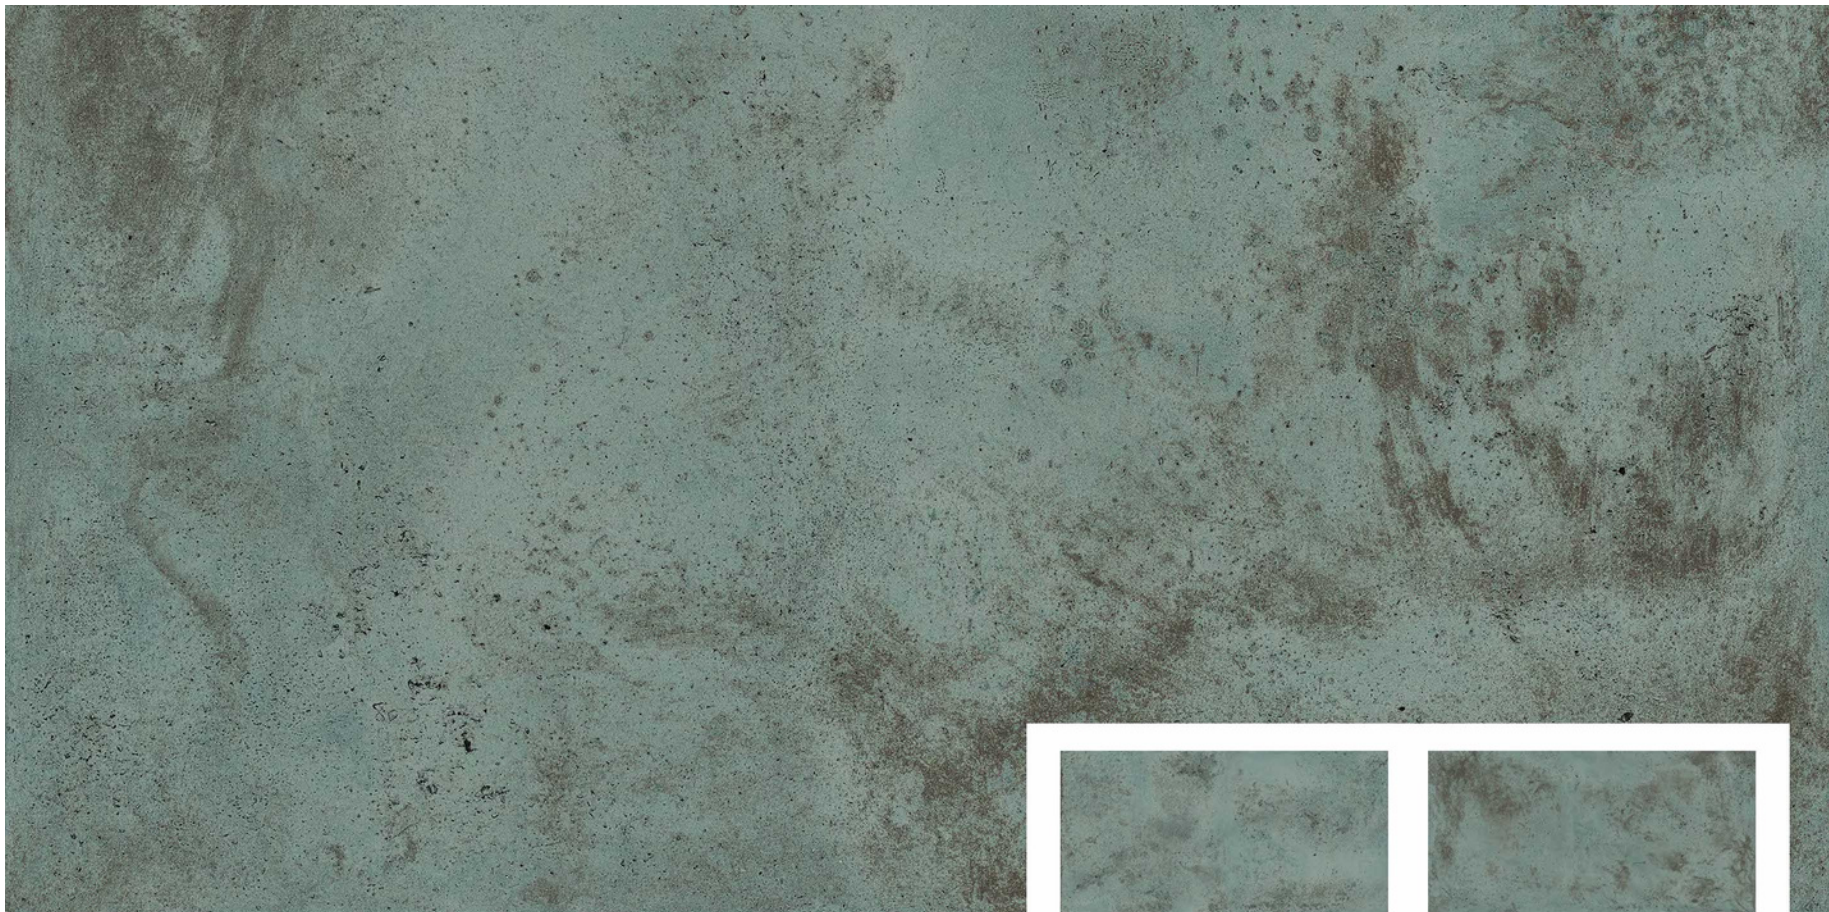

600x
1200mm

TINNY
METALLIC

TINNY METALLIC STRIP

Finish:
Carving Effect

Size:
600x1200mm

Thickness:
9 mm

Random:
03

ADELE CERAMICA