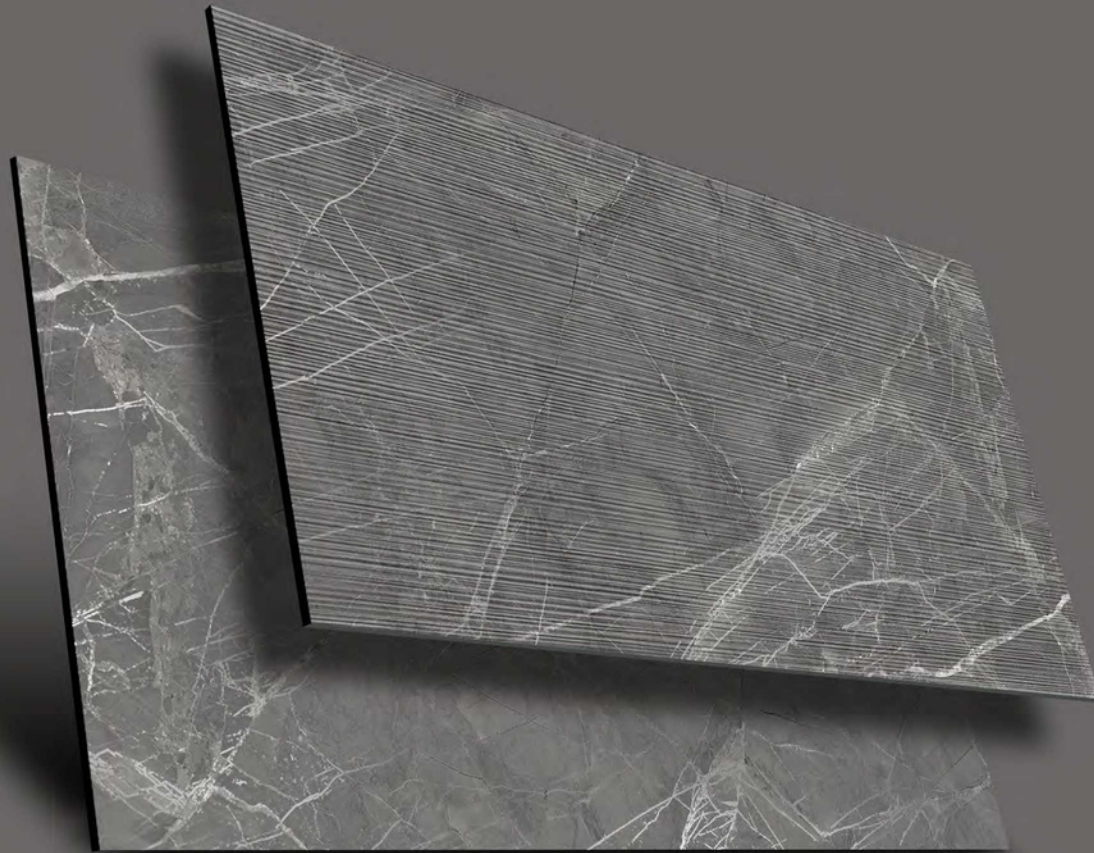

Random:
03

**SPA
ASH
PLAIN**

Finish:
Carving Effect

Size:
600x1200mm

Thickness:
9 mm

Random:
03

STRIP
PUNCH

600x
1200mm