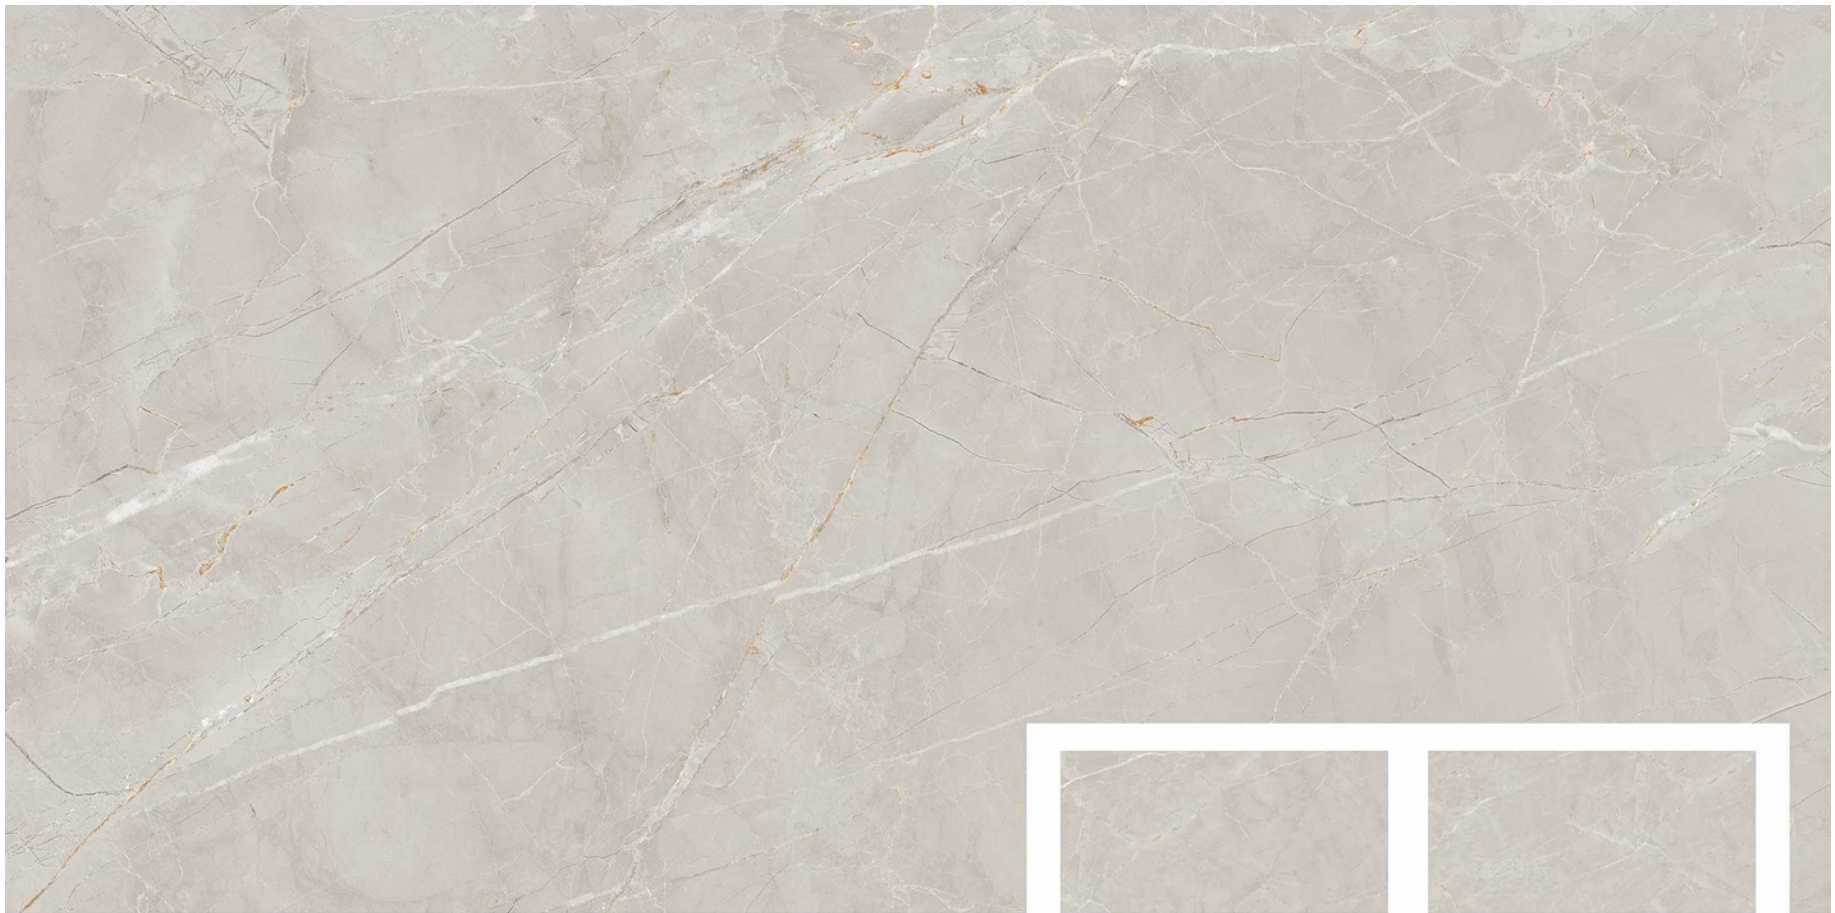

**SPA
ASH
PLAIN**

Finish:
Carving Effect

Size:
600x1200mm

Thickness:
9 mm

Random:
03