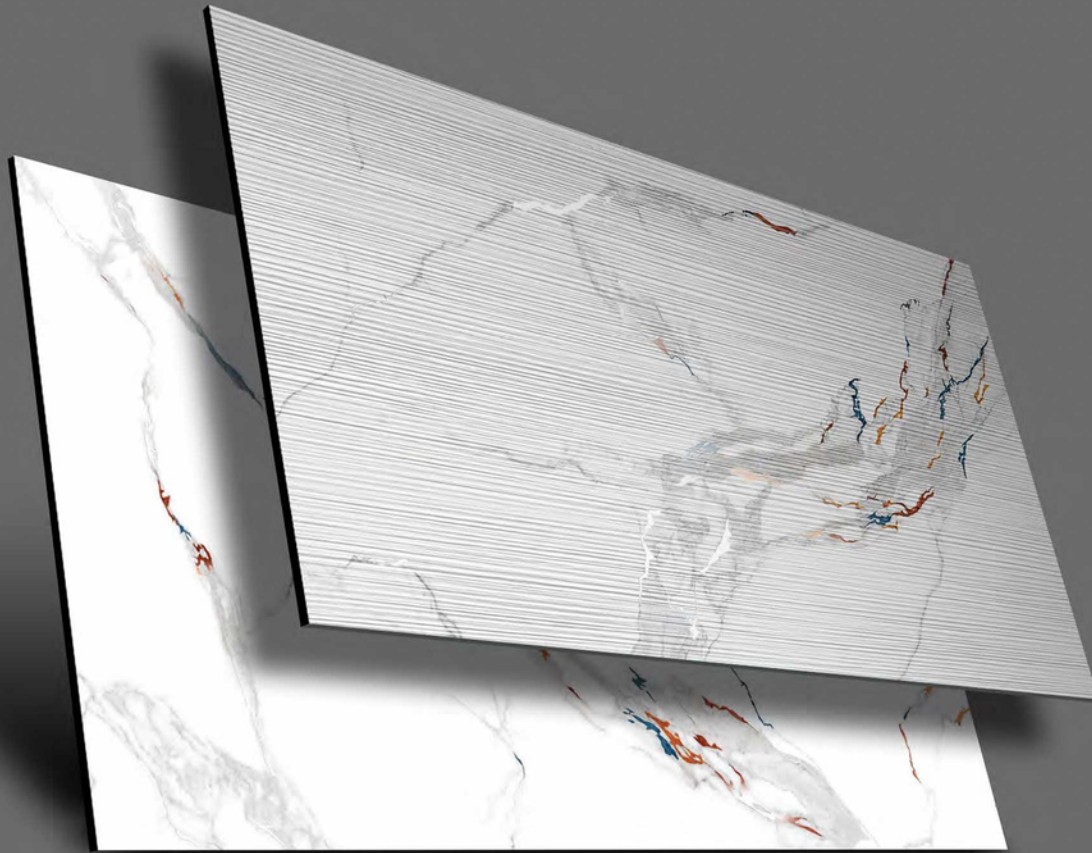

STRIP
PUNCH

600x
1200mm

CALACATTA
PRISM