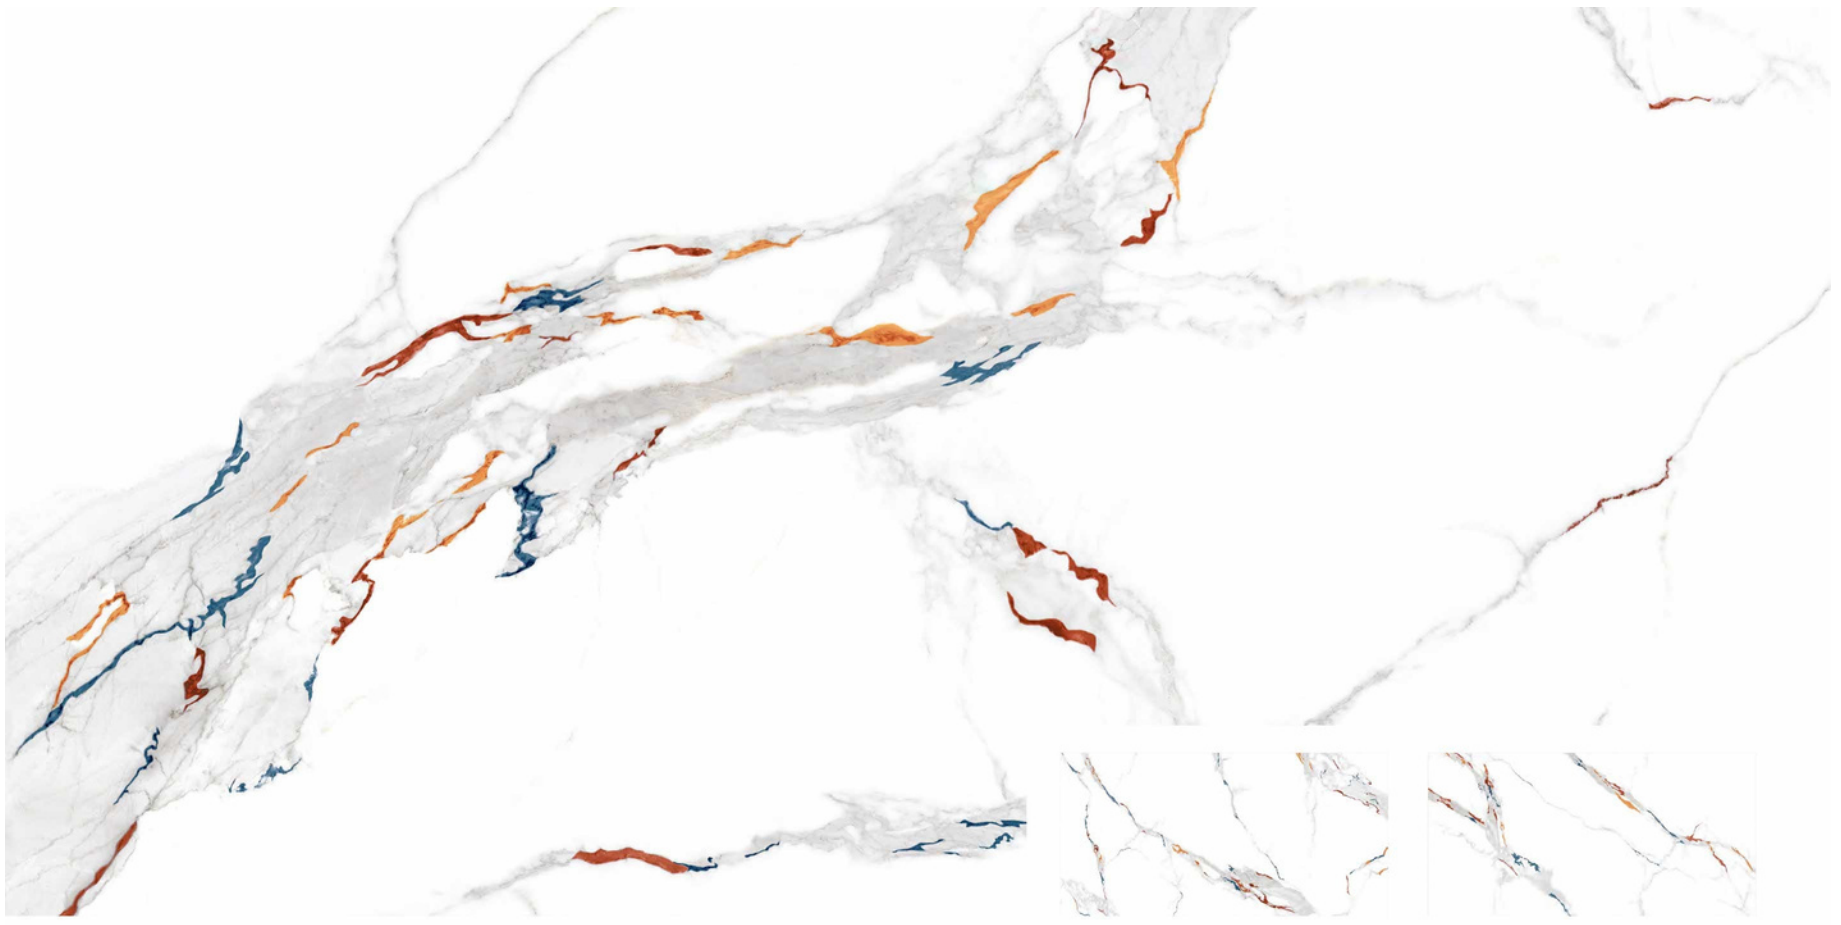

**CALACATTA
PRISM
STRIP**

Finish:
Carving Effect

Size:
600x1200mm

Thickness:
9 mm

Random:
03

ADELE CERAMICA

CALACATTA
PRISM
PLAIN

Finish:
Carving Effect