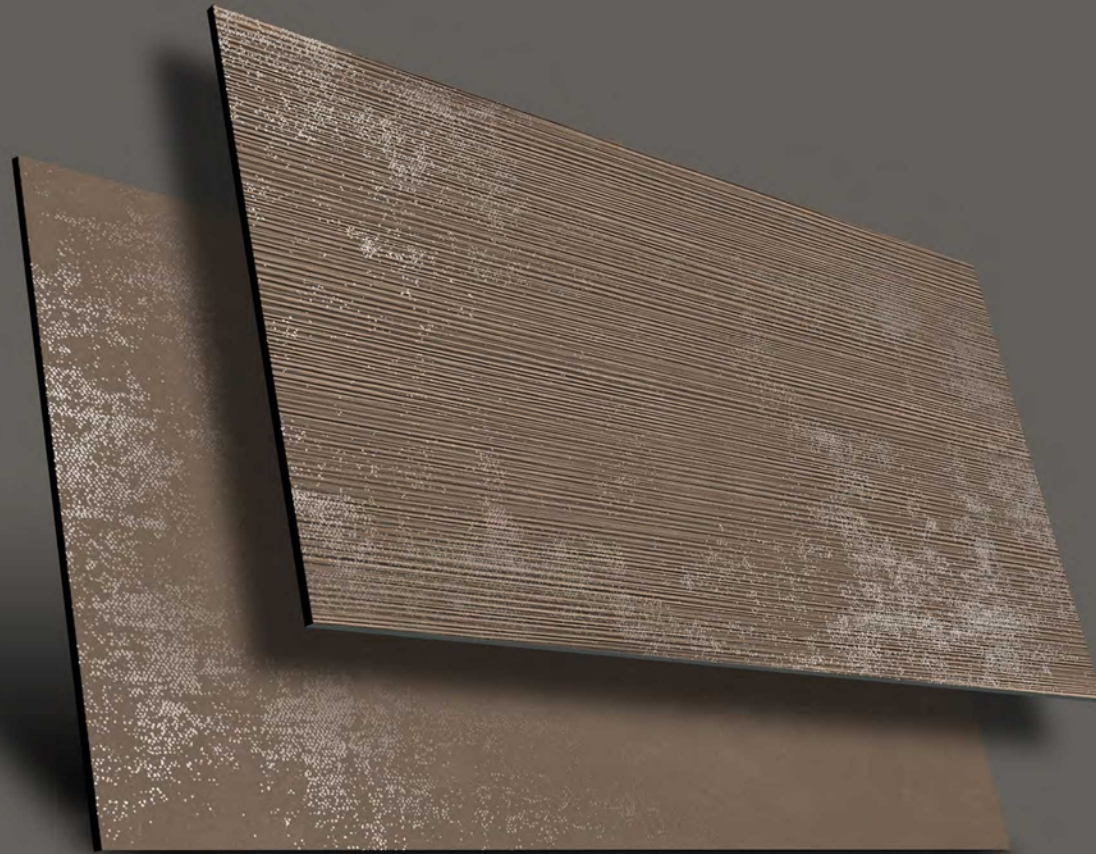

Random:
03

ADELE CERAMICA

600x
1200mm

STRIP
PUNCH

LUX
CHOCO

**LUX
CHOCO
STRIP**

Finish:
Carving Effect

Size:
600x1200mm