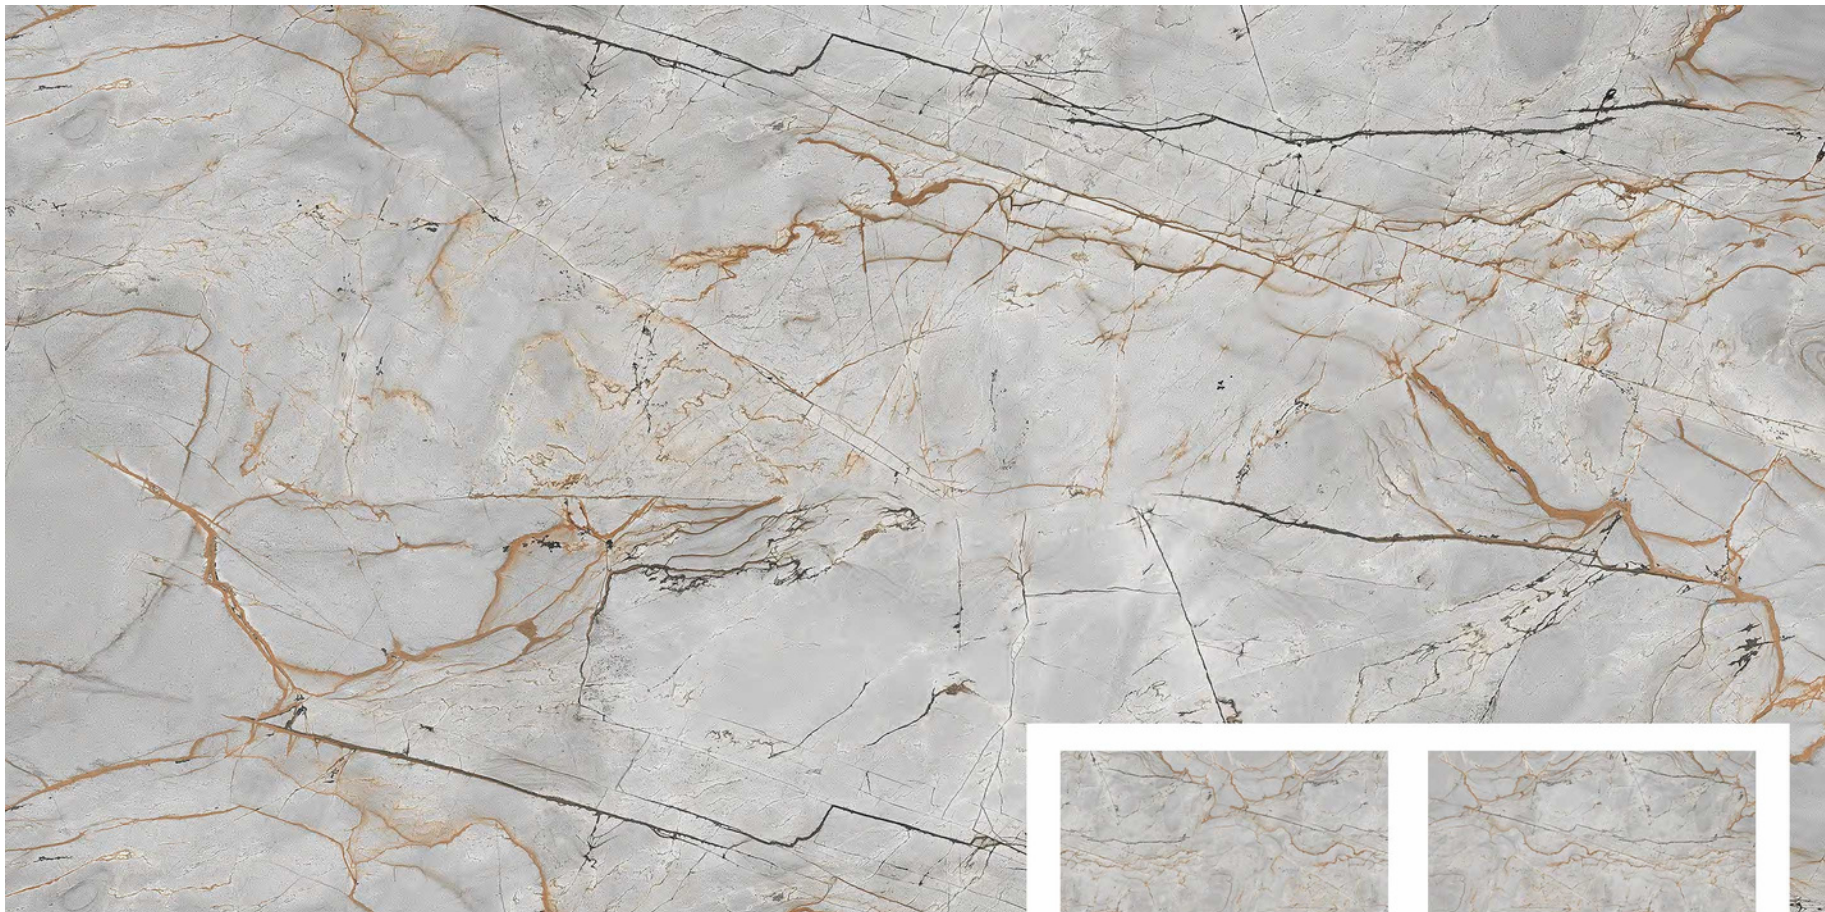

ADELE CERAMICA

**BAKU
GREY
PLAIN**

Finish:
Carving Effect

Size:
600x1200mm

Thickness:
9 mm

Random:
03

ADELE CERAMICA

STRIP
PUNCH