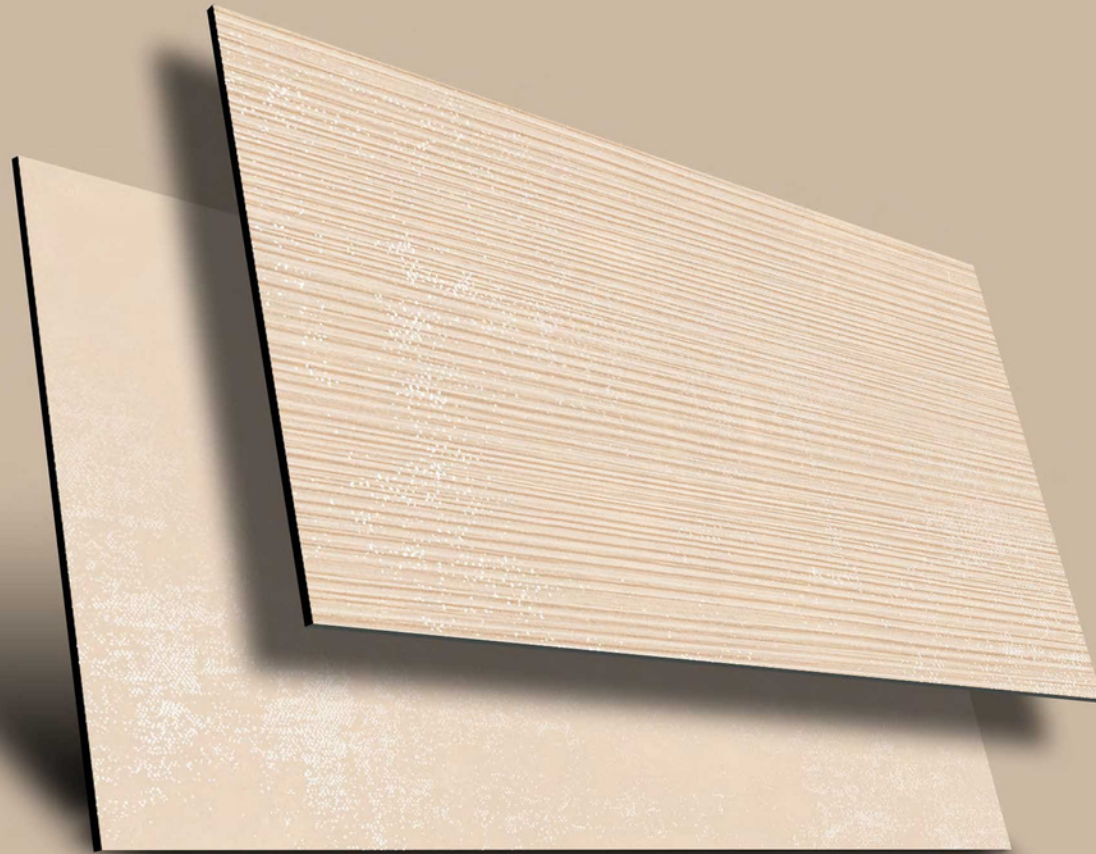

Size:
600x1200mm

Thickness:
9 mm

Random:
03

ADELE CERAMICA

STRIP
PUNCH

**600x
1200mm**

**LUX
BEIGE**

**LUX
BEIGE
STRIP**