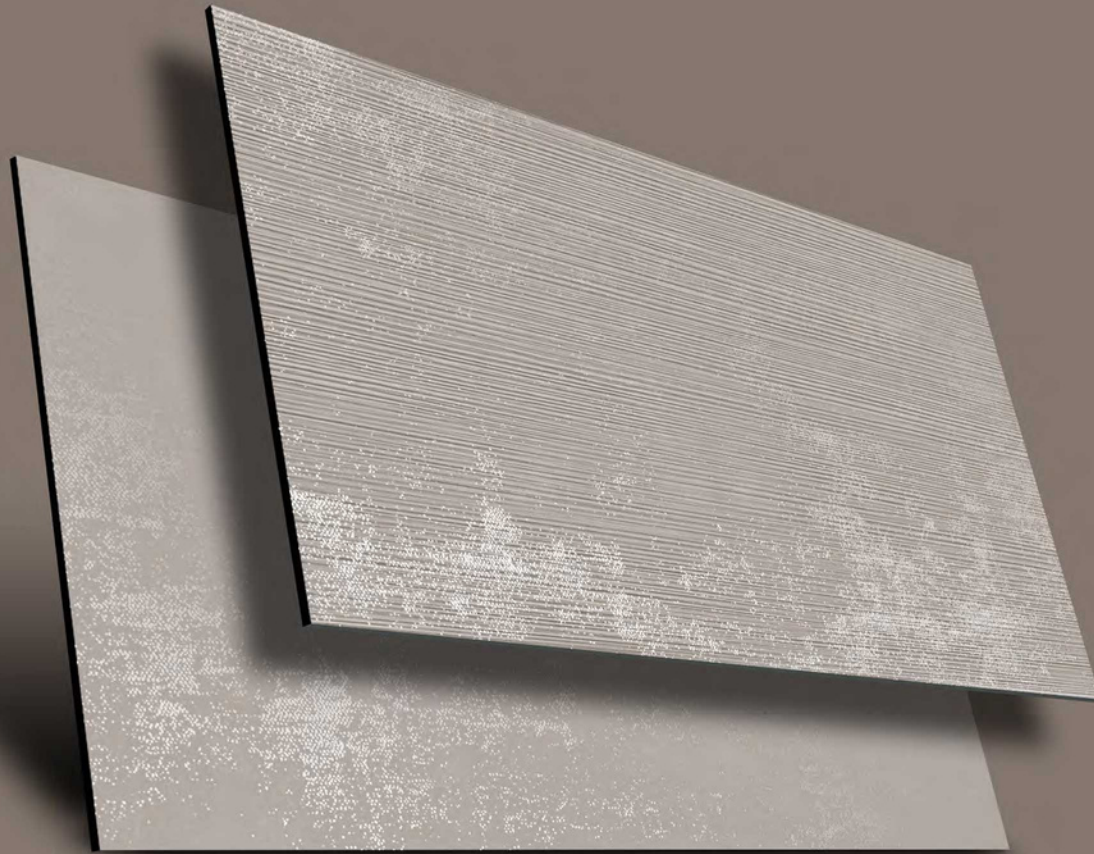

STRIP
PUNCH

600x
1200mm

LUX
ASH