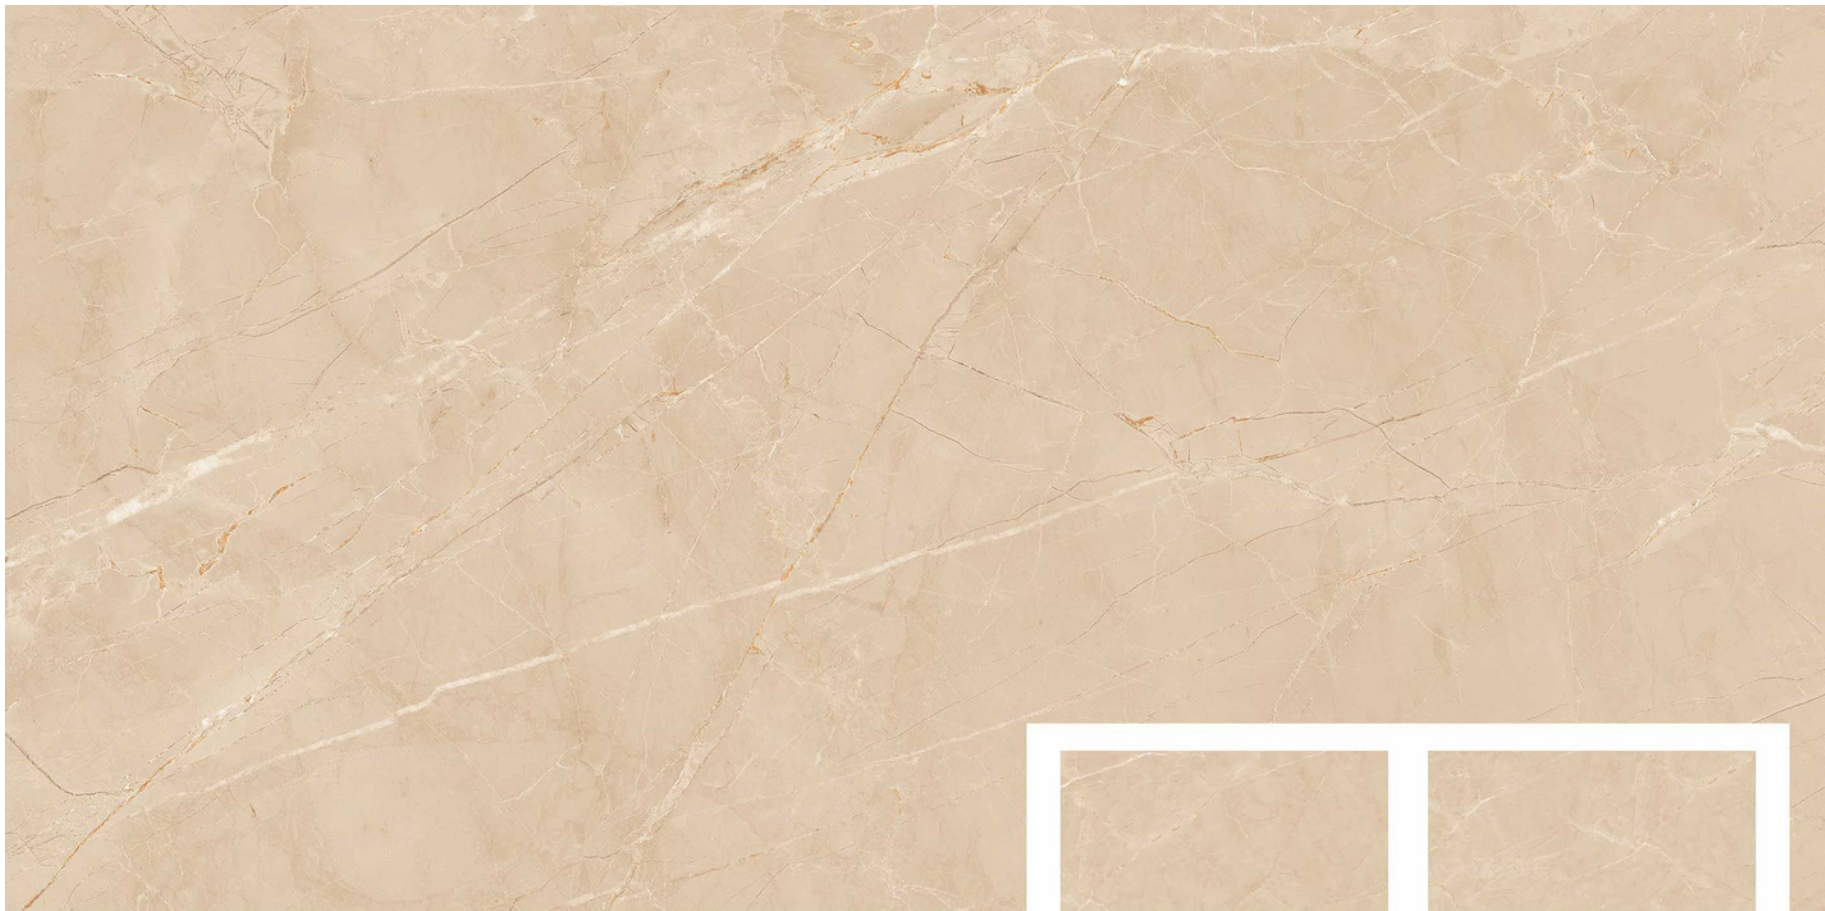

SPA BEIGE STRIP

Finish:
Carving Effect

Size:
600x1200mm

Thickness:
9 mm

Random:
03

ADELE CERAMICA

**SPA
BEIGE
PLAIN**

Finish:
Carving Effect