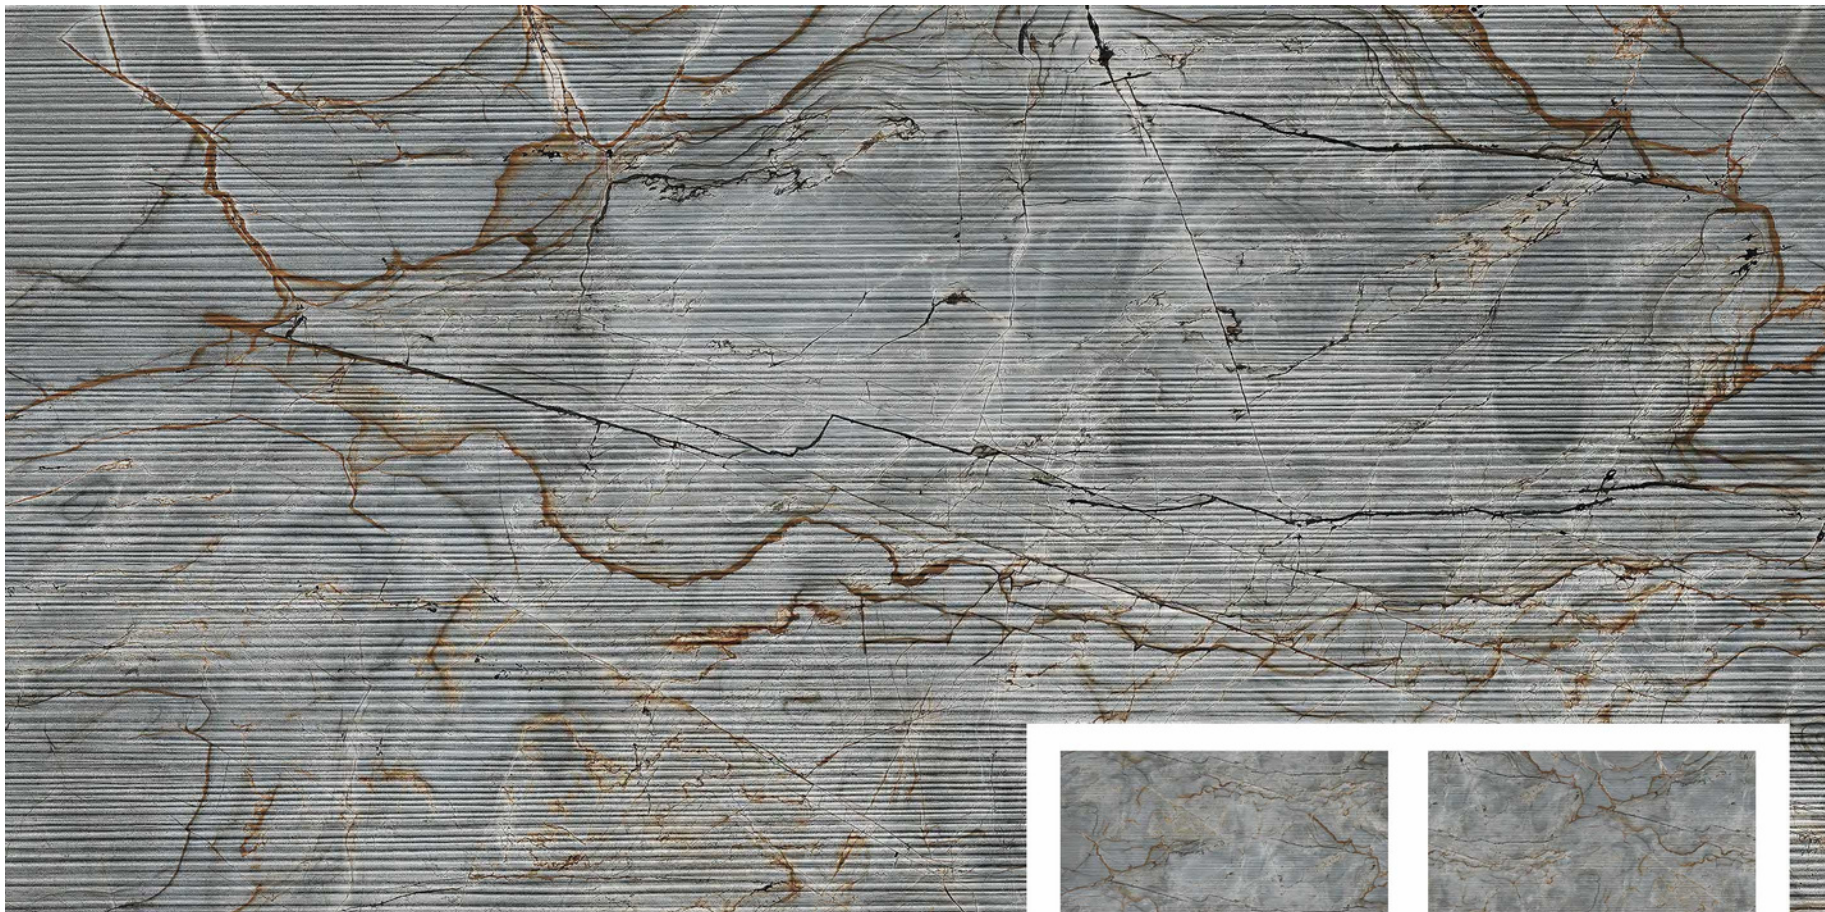

BAKU NERO STRIP

Finish:
Carving Effect

Size:
600x1200mm

Thickness:
9 mm

Random:
03

ADELE CERAMICA