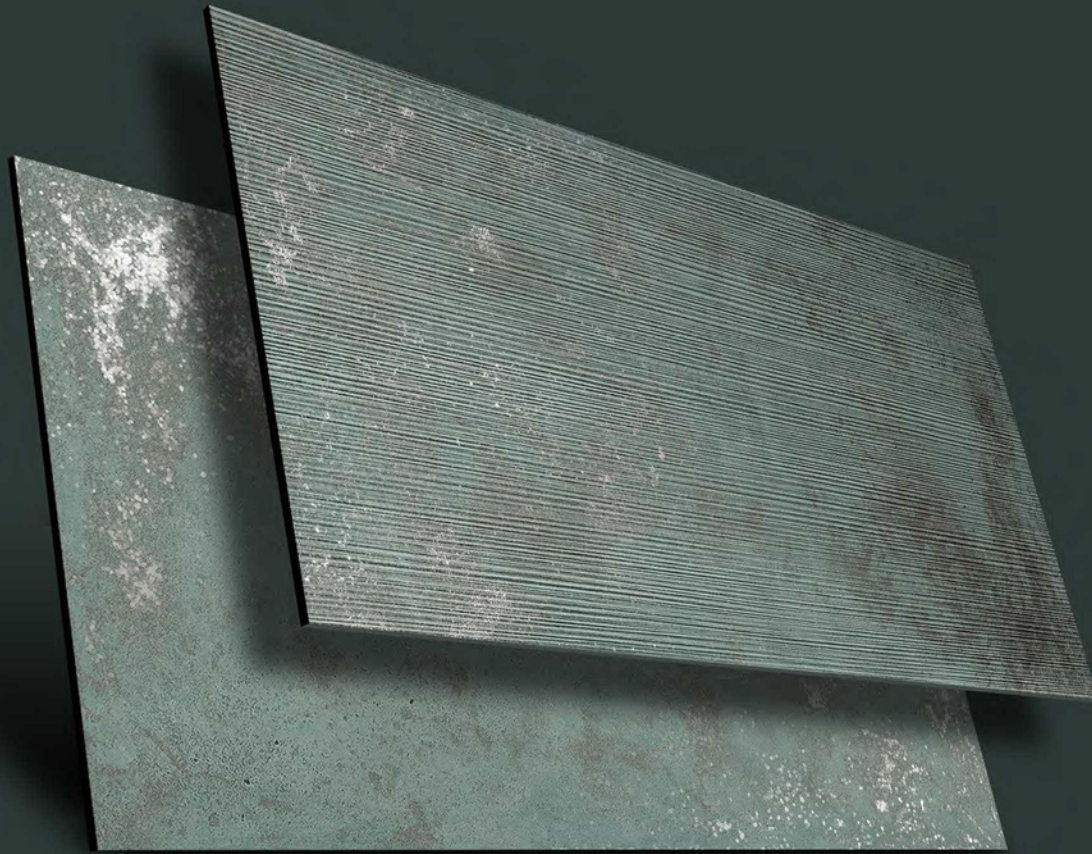

Random:
03

ADELE CERAMICA

END RIO
BLUE
PLAIN

Finish:
Carving Effect

Size:
600x1200mm

Thickness:
9 mm

Random:
03

STRIP
PUNCH