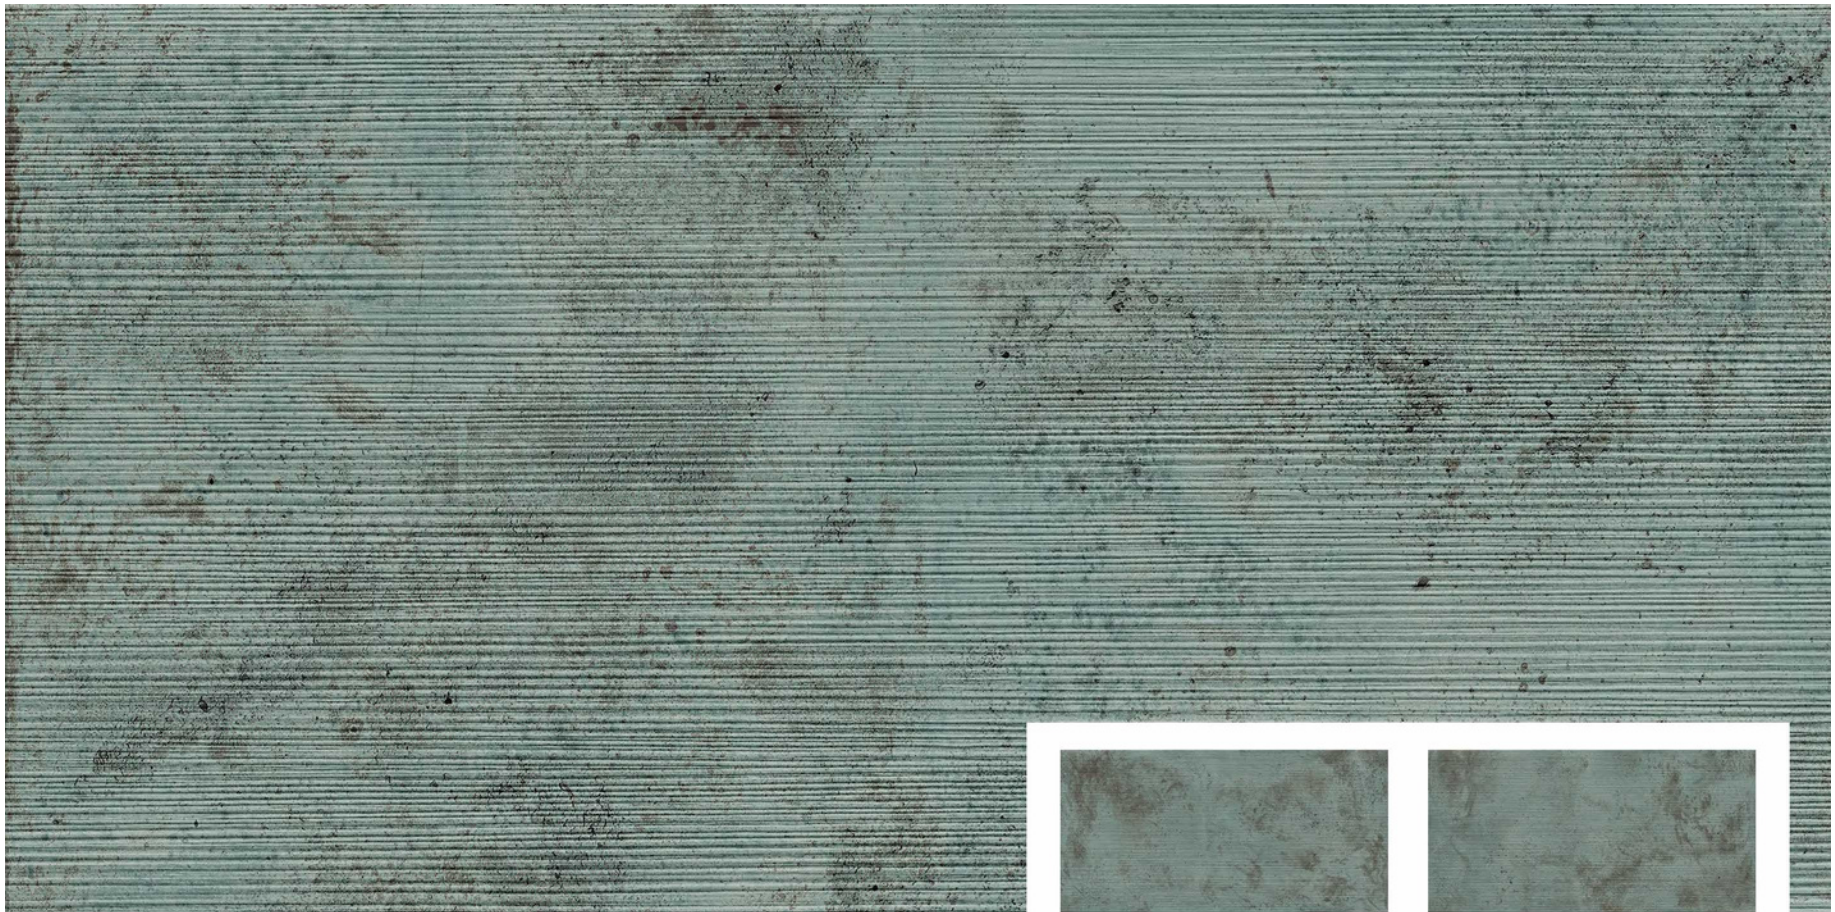

TINNY METALLIC STRIP

Finish:
Carving Effect

Size:
600x1200mm

Thickness:
9 mm

Random:
03

ADELE CERAMICA