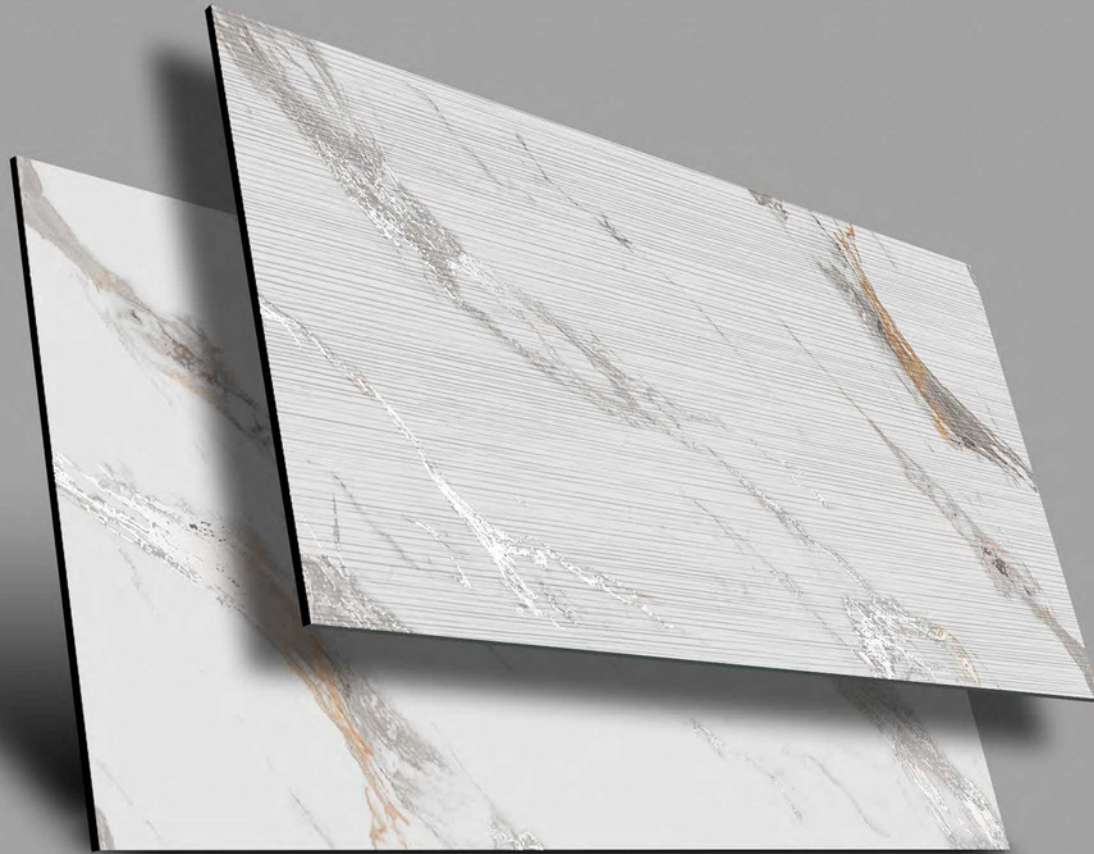

STRIP
PUNCH

**600x
1200mm**

**JOSEFINE
WHITE**