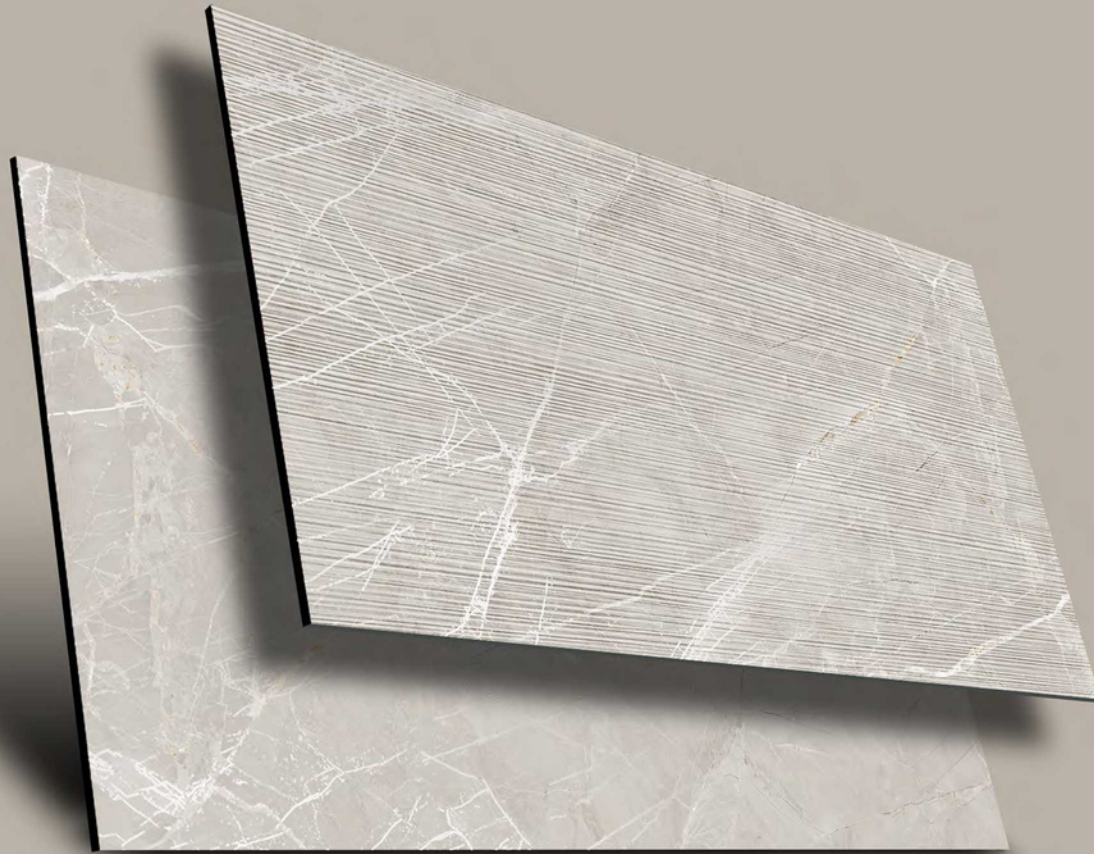

Random:
03

STRIP
PUNCH

**600x
1200mm**

**SPA
ASH**

**SPA
ASH
STRIP**

Finish:
Carving Effect

Size:
600x1200mm

Thickness:
9 mm