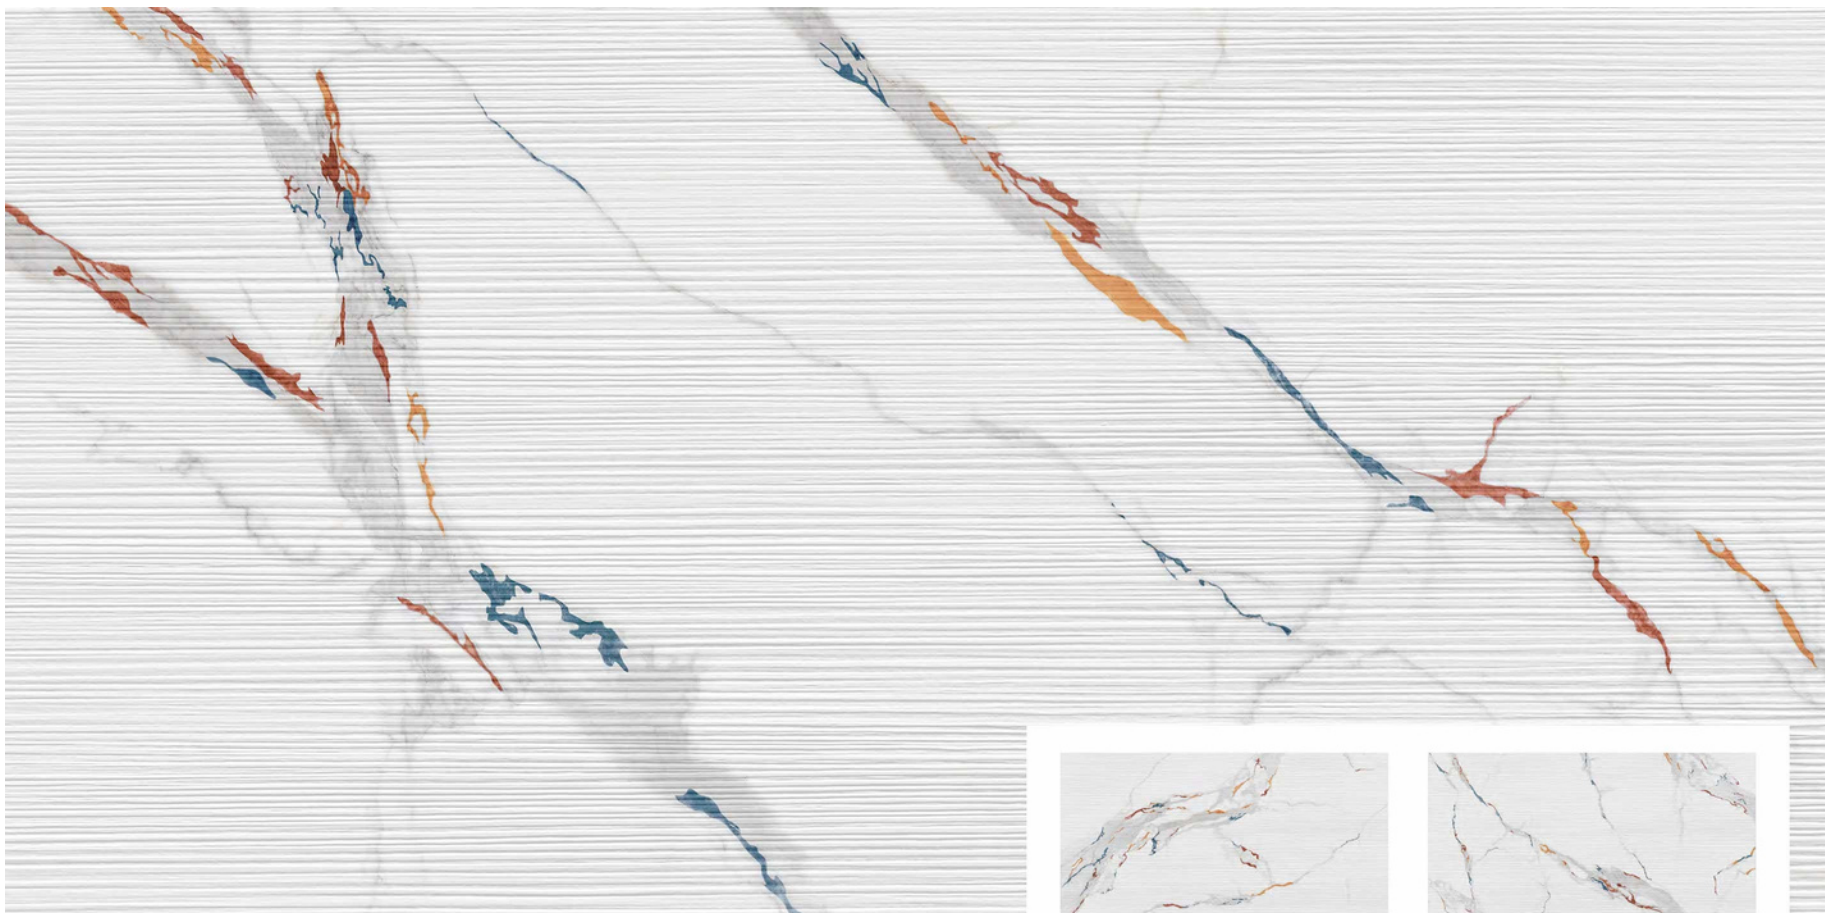

Finish:
Carving Effect

Size:
600x1200mm

Thickness:
9 mm

Random:
03

ADELE CERAMICA

STRIP
PUNCH

600x
1200mm

CALACATTA
PRISM