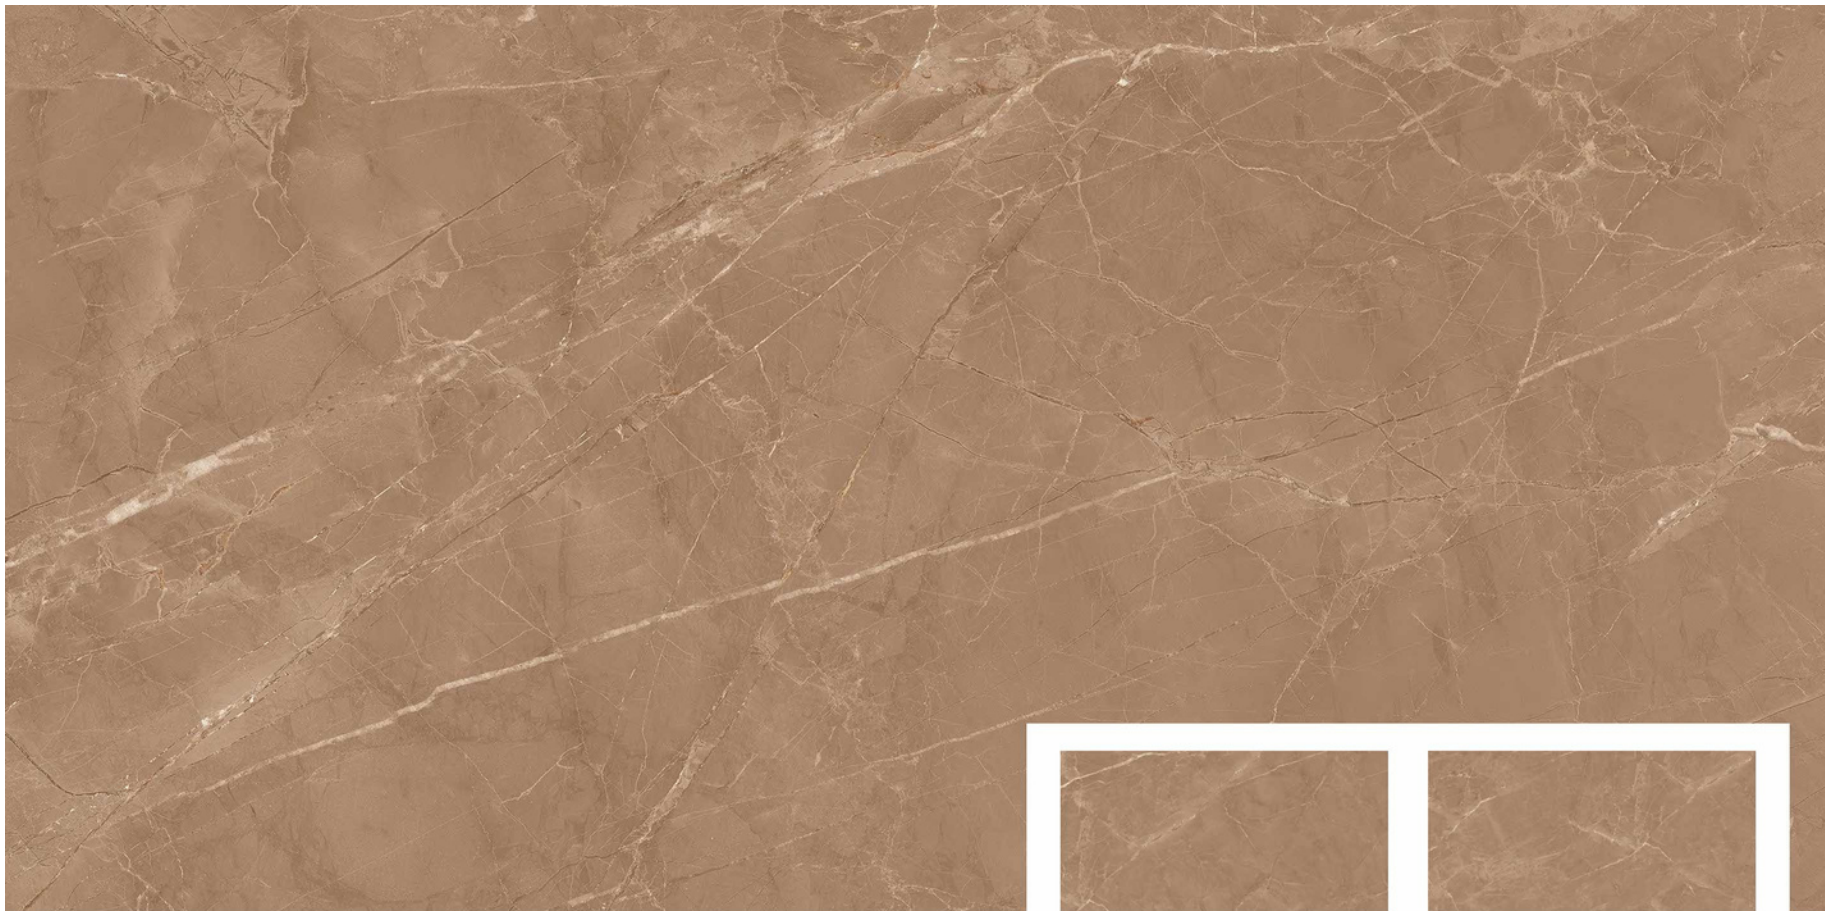

**SPA
BROWN
PLAIN**

Finish:
Carving Effect

Size:
600x1200mm

Thickness:
9 mm

Random:
03