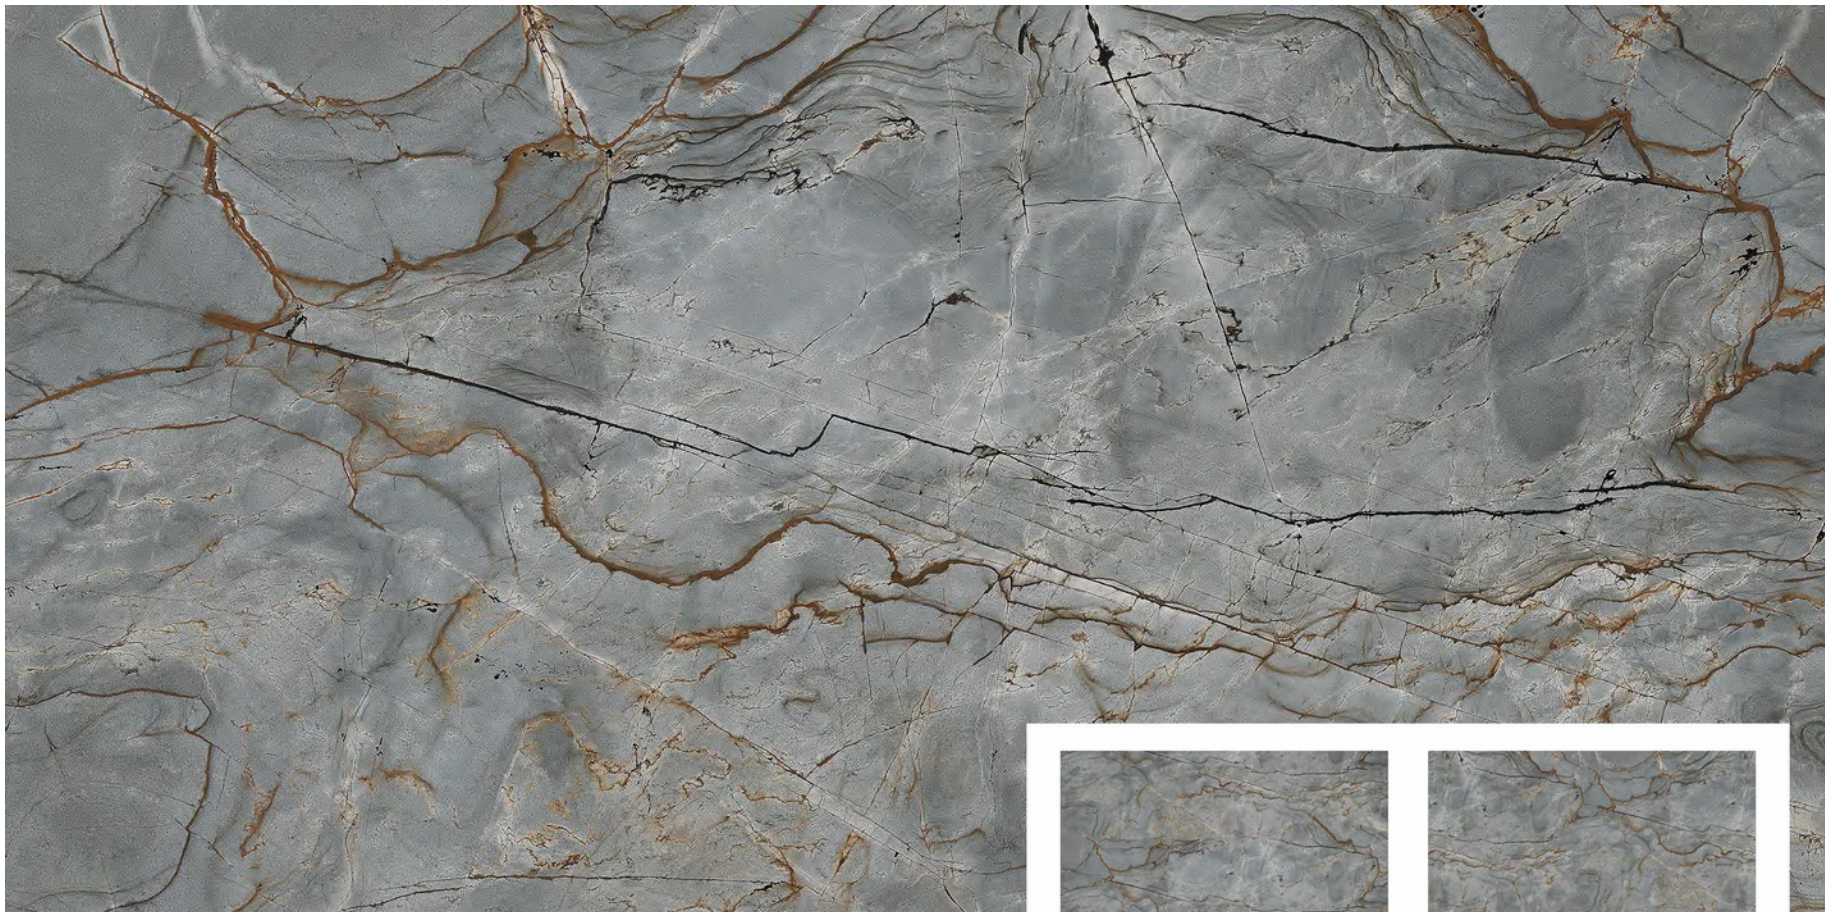

600x
1200mm

BAKU
NERO

BAKU NERO STRIP

Finish:
Carving Effect

Size:
600x1200mm

Thickness:
9 mm

Random:
03

ADELE CERAMICA