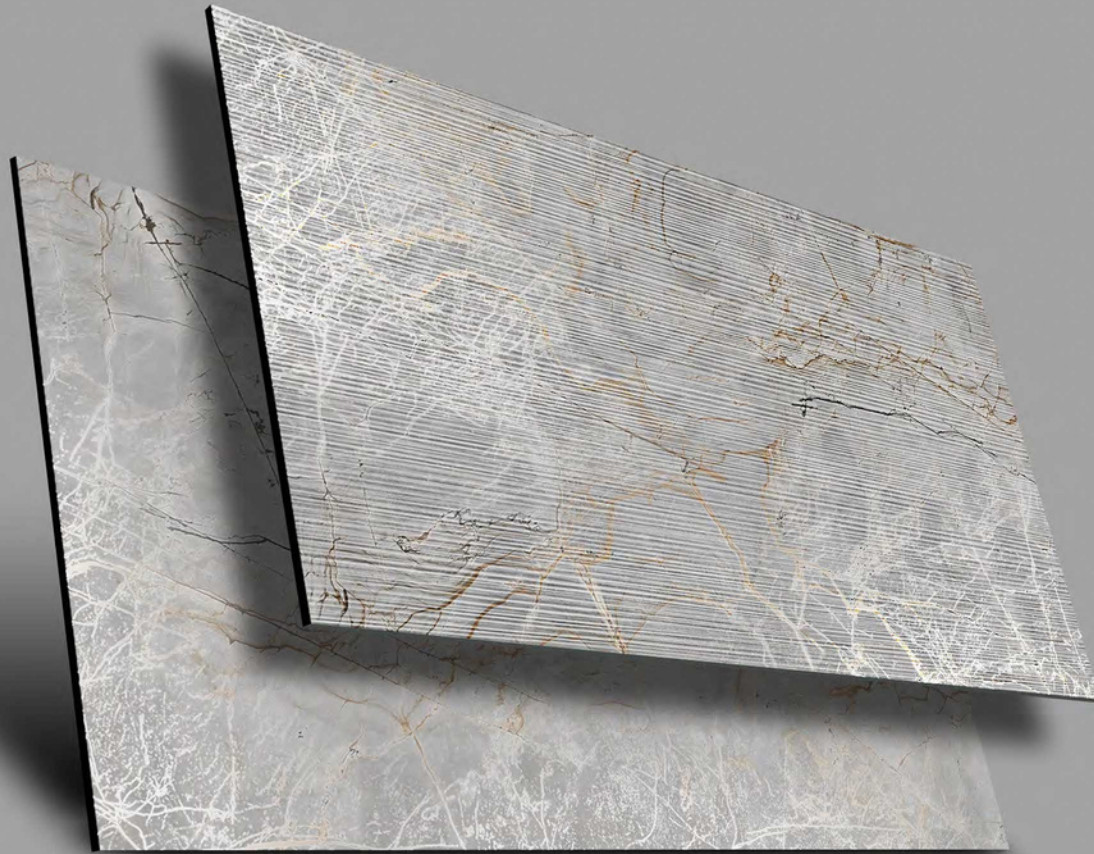

Random:
03

ADELE CERAMICA

**ASTRID
GREY
PLAIN**

Finish:
Carving Effect

Size:
600x1200mm

Thickness:
9 mm

Random:
03

ADELE CERAMICA