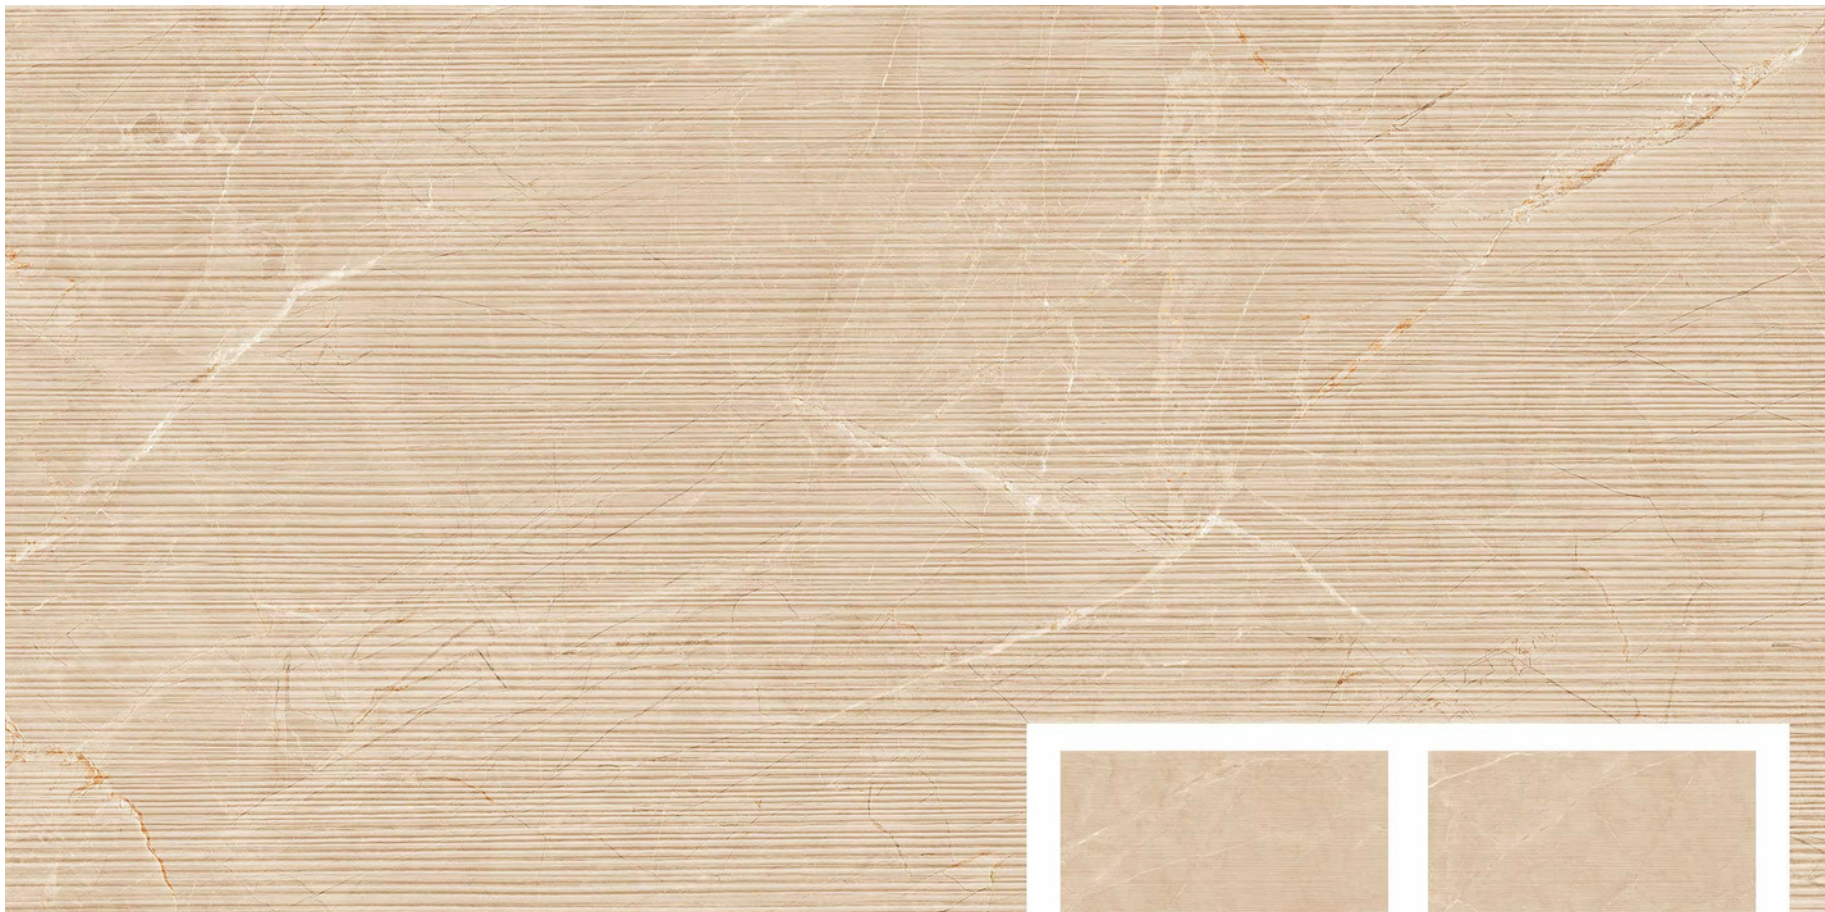

Finish:
Carving Effect

Size:
600x1200mm

Thickness:
9 mm

Random:
03

ADELE CERAMICA

STRIP
PUNCH

600x
1200mm

SPA
BEIGE