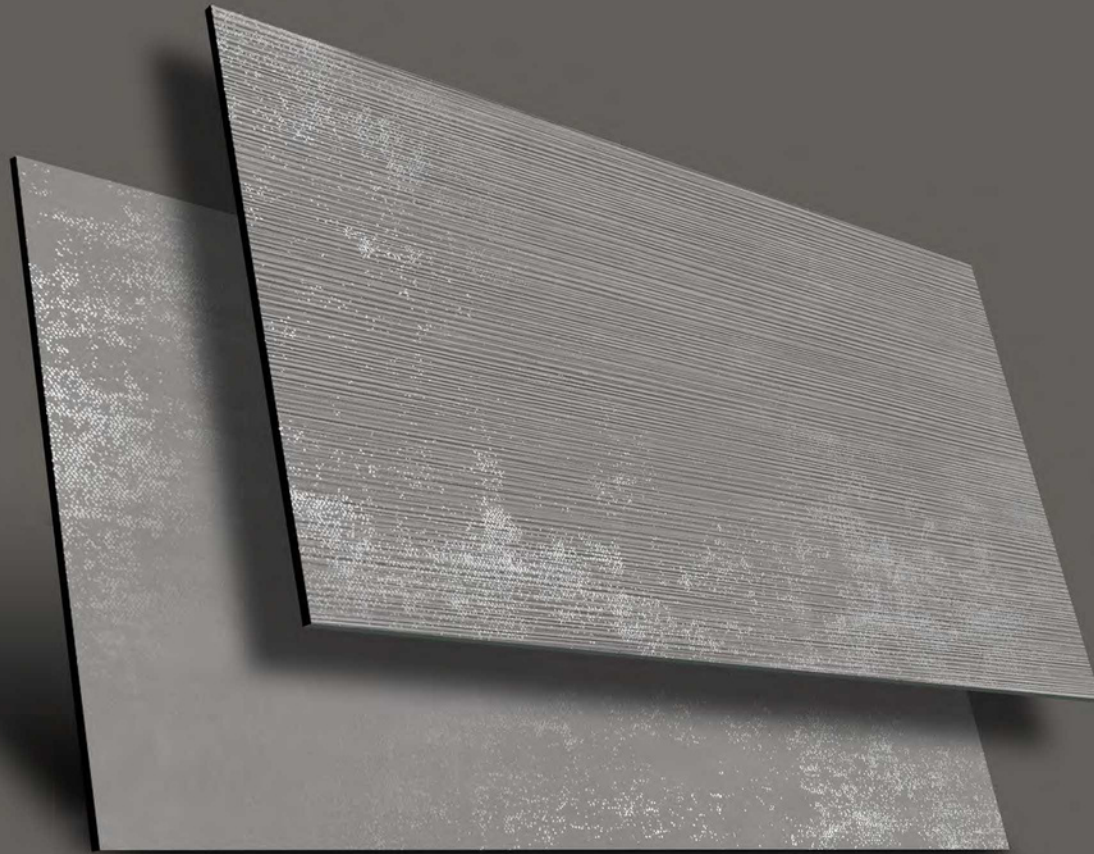

Thickness:
9 mm

Random:
03

LUX
CHOCO
PLAIN

Finish:
Carving Effect

Size:
600x1200mm

Thickness:
9 mm

Random:
03

600x
1200mm