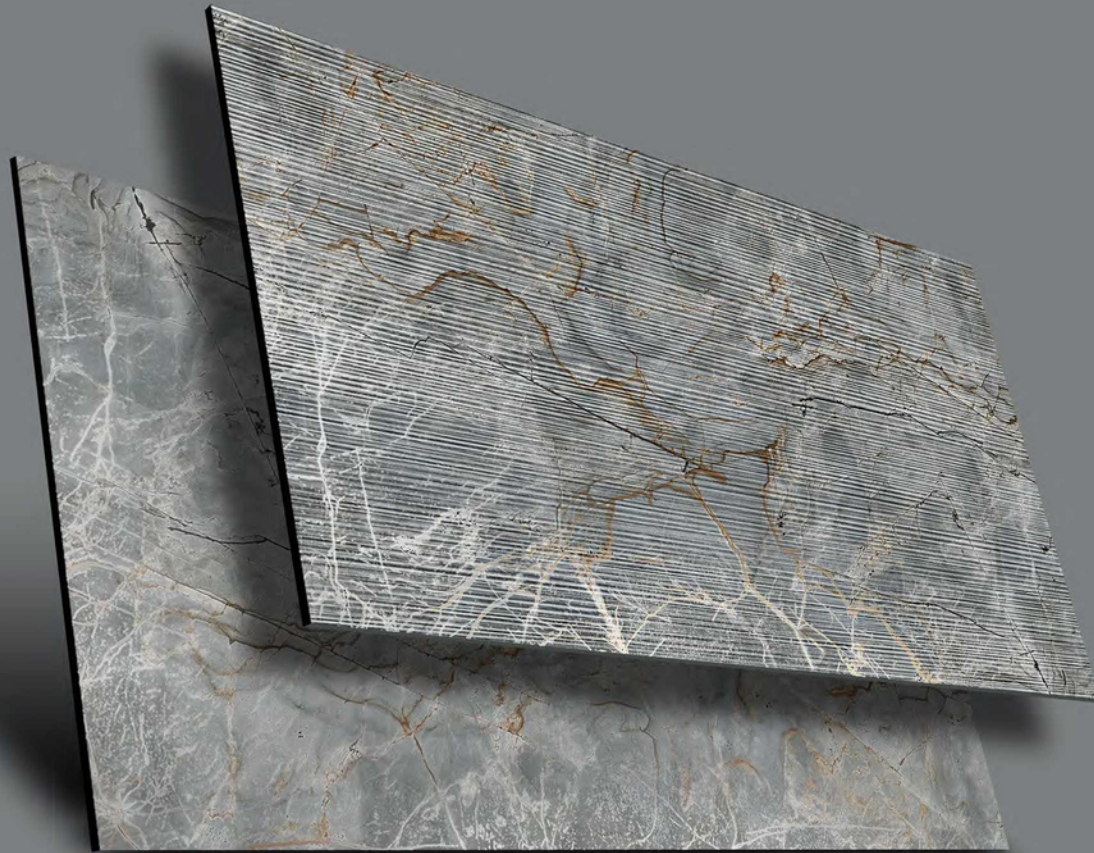

ADELE CERAMICA

**BAKU
GREY
PLAIN**

Finish:
Carving Effect

Size:
600x1200mm

Thickness:
9 mm

Random:
03

ADELE CERAMICA

STRIP
PUNCH