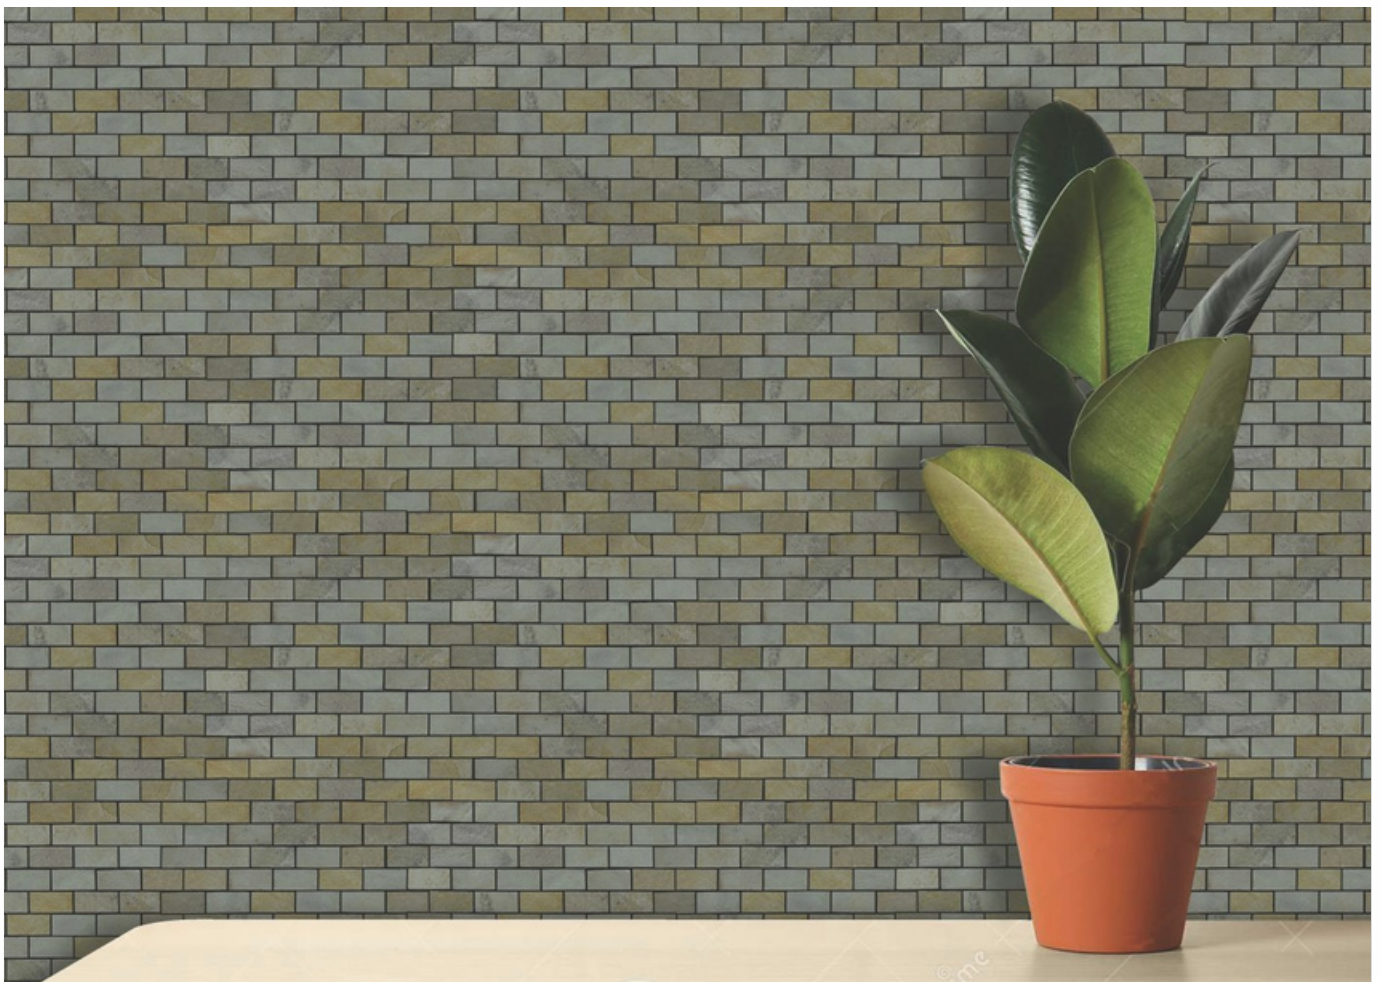

CHIP SIZE
23x48mm

SURFACE RUSTIC