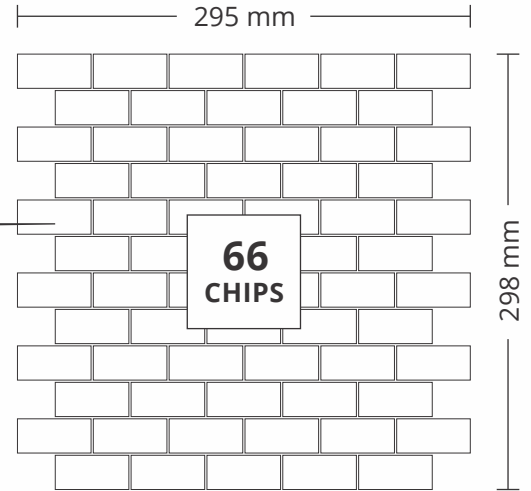

CHIP SIZE
23x48mm

298 mm

5001 FIRE BRICKS

PATTERN - BRICK BONE (1)

SHEET SIZE

CHIP SIZE
23x48mm

**66
CHIPS**

SURFACE RUSTIC

**5002
YELLOW BRICKS**

PATTERN - BRICK BONE (1)

SHEET SIZE

SURFACE RUSTIC

5004
FOSSIL STONE

PATTERN - BRICK BONE (1)

SHEET SIZE

CHIP SIZE
23x48mm

310 mm

CHIP SIZE
96x55.4mm

340 mm

SURFACE MATT

9003
BLACK SLATE TRUMBLED

PATTERN - SQUARE (1)

ADELE CERAMICA

SHEET SIZE