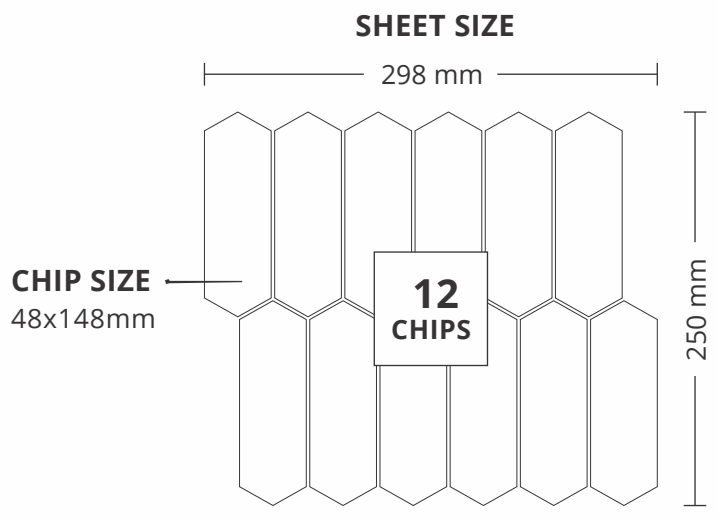

**31002
RAINBOW TICK WOOD**

PATTERN - PICKET

ADELE CERAMICA

SURFACE MATT