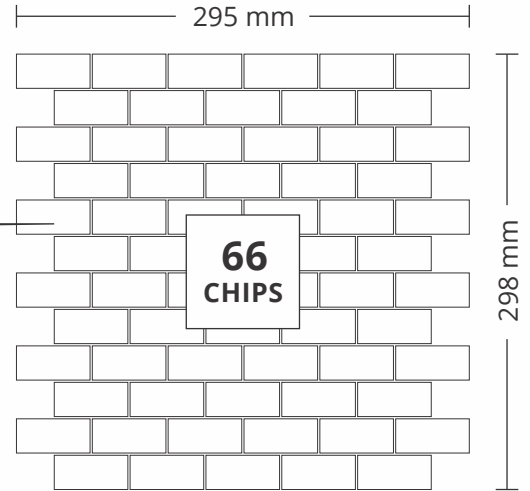

CHIP SIZE
45x200mm

SURFACE MATT

4004
GREEN SLATE

PATTERN - STAKE BONE (1)

ADELE CERAMICA

SHEET SIZE

298 mm

CHIP SIZE
23x48mm

298 mm

SURFACE MATT

4005 RAINBOW TICK WOOD

PATTERN - STAKE BONE (1)

ADELE CERAMICA

SURFACE MATT

SHEET SIZE

298 mm

CHIP SIZE
23x48mm

298 mm

5001 FIRE BRICKS

PATTERN - BRICK BONE (1)

SHEET SIZE

CHIP SIZE
23x48mm

**66
CHIPS**

SURFACE RUSTIC

**5002
YELLOW BRICKS**

PATTERN - BRICK BONE (1)

SHEET SIZE

SURFACE RUSTIC

5004
FOSSIL STONE

PATTERN - BRICK BONE (1)

SHEET SIZE

CHIP SIZE
23x48mm