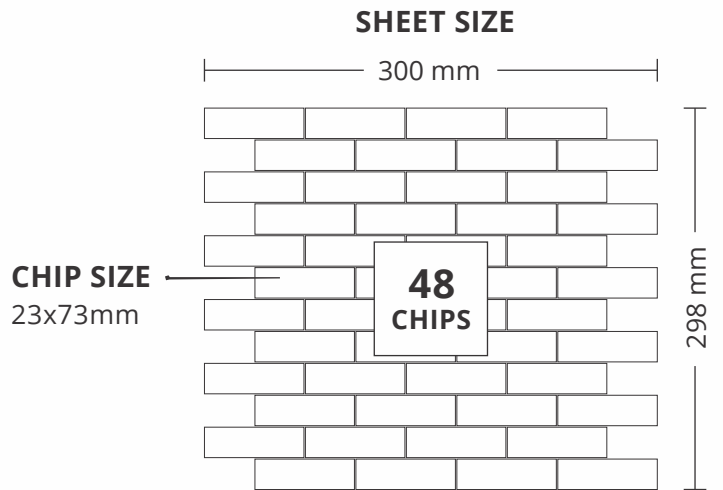

58002
YEELOW BRICKS

PATTERN - BRICK BONE (4)

ADELE CERAMICA