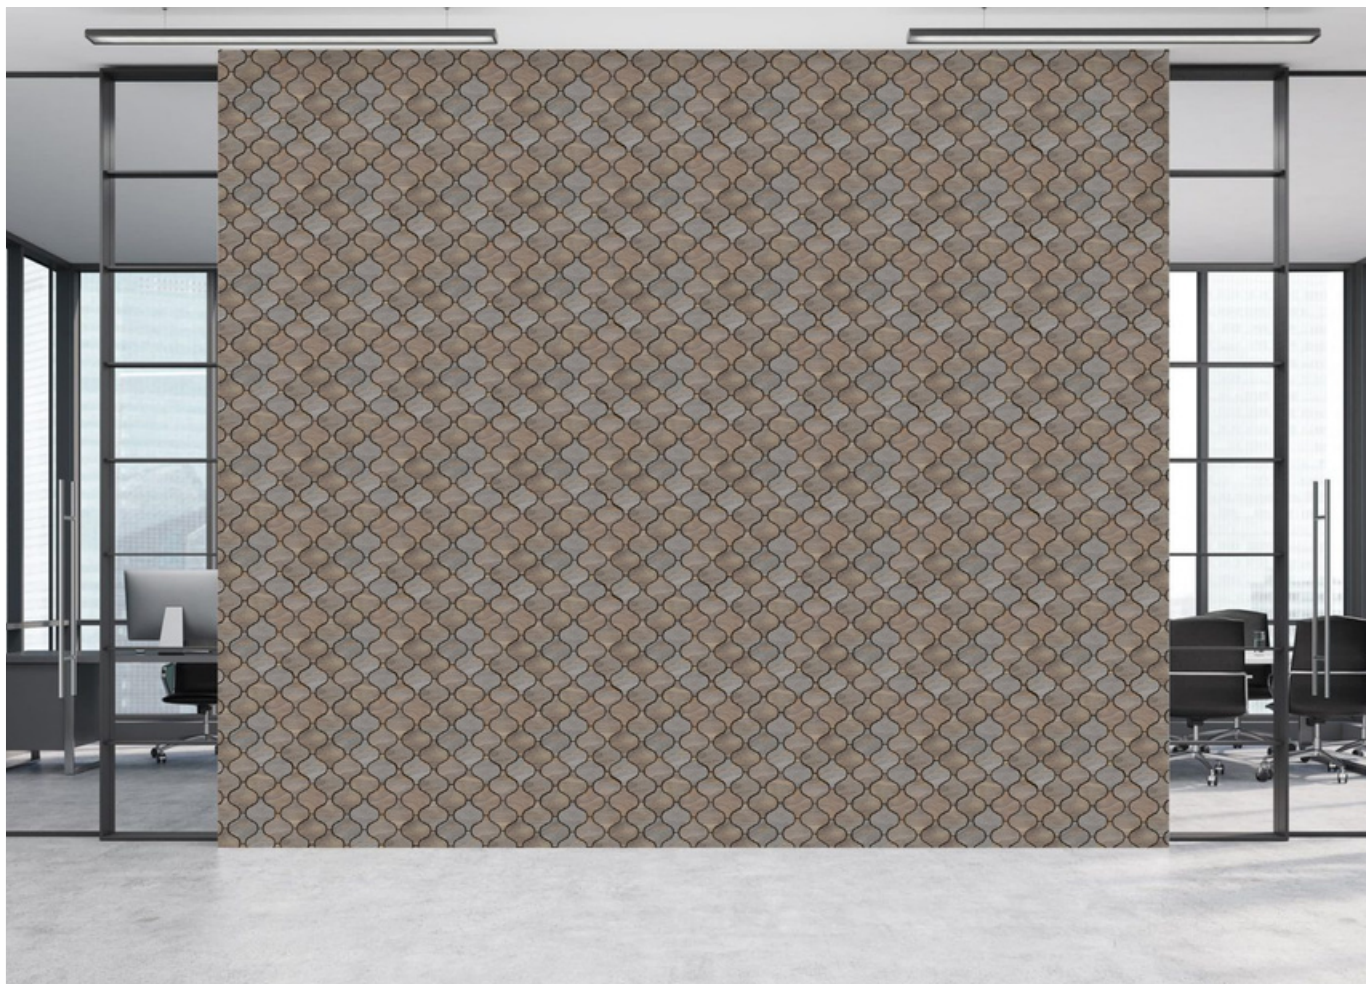

240 mm

SURFACE GLOSSY