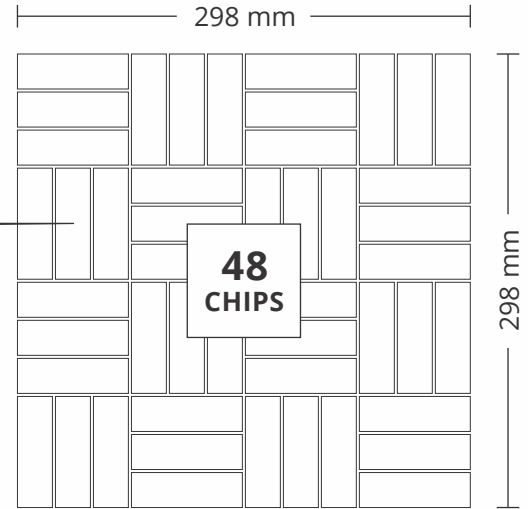

SHEET SIZE

299 mm

CHIP SIZE
84x146mm

**12
CHIPS**

344 mm

SURFACE RUSTIC

**36001
BLACK SLATE**

PATTERN - BRICK BONE (2)

ADELE CERAMICA

SHEET SIZE

CHIP SIZE
15x73mm

SURFACE MATT

37001
COPPER & BLACK SLATE

PATTERN - WEAVES (1)

SHEET SIZE

SURFACE MATT