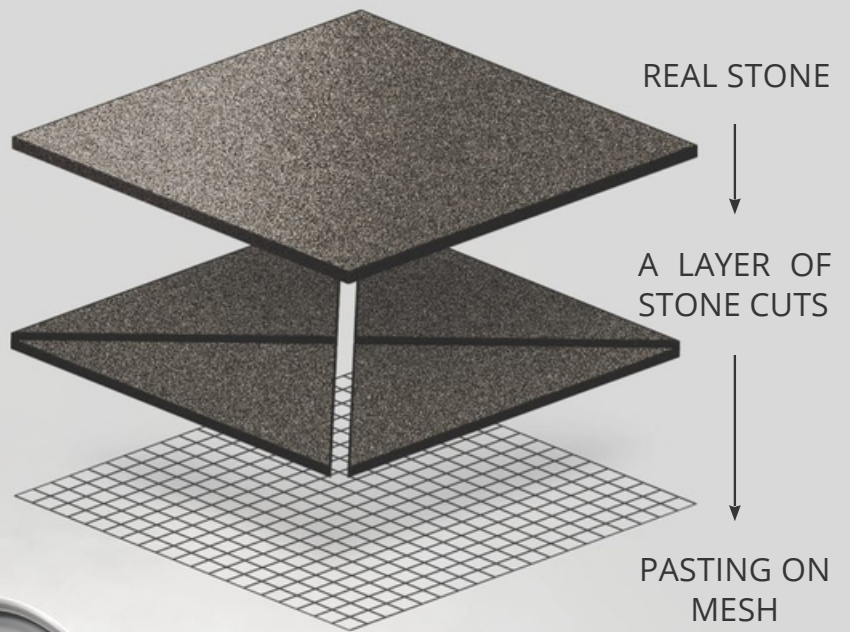

LEARN THE ART THAT
CRAFTS THE MESMERIC
ART OF INFLUENTIAL
SURFACES