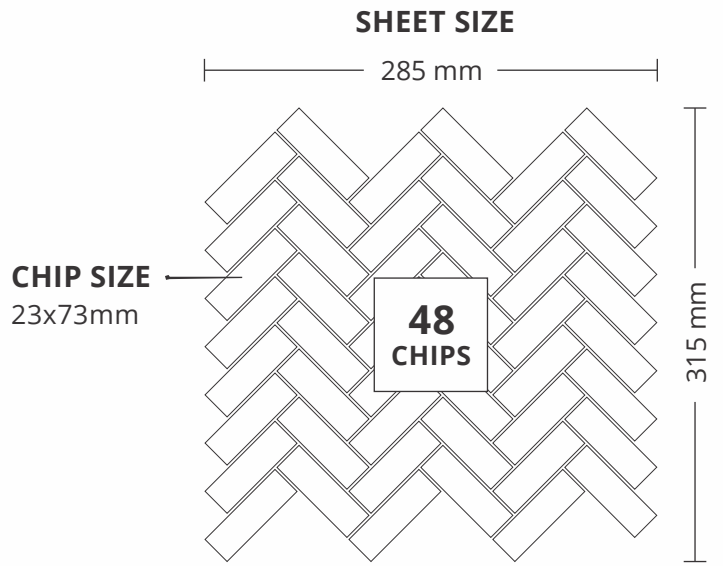

SHEET SIZE

402 mm

CHIP SIZE
45x200mm

198 mm

SURFACE MATT

3002
COPPER SLATE

PATTERN - RECTANGLE (2)

ADELE CERAMICA

CHIP SIZE
48x48mm

SURFACE GLOSSY

9005
JAISALMER

PATTERN - SQUARE (1)

ADELE CERAMICA

SHEET SIZE

CHIP SIZE
48x48mm

**36
CHIPS**

285 mm

CHIP SIZE
23x73mm

11008
RED BRICKS

PATTERN - HERRING BONE (1)

ADELE CERAMICA

SURFACE MATT

14001
FOSSIL STONE

PATTERN - LEAF

ADELE CERAMICA

SURFACE RUSTIC

SHEET SIZE

255 mm

CHIP SIZE
27x107mm

**36
CHIPS**

305 mm

**24001
GREEN SLATE**