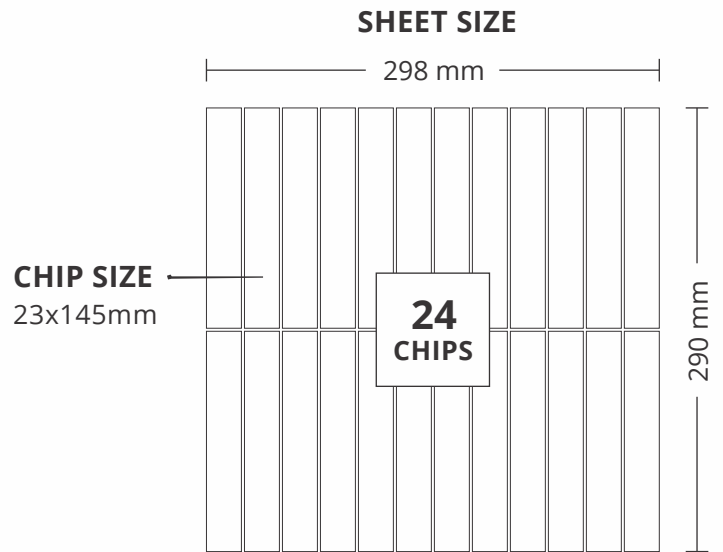

SHEET SIZE

402 mm

CHIP SIZE
45x200mm

198 mm

SURFACE MATT

3002
COPPER SLATE

PATTERN - RECTANGLE (2)

ADELE CERAMICA

285 mm

CHIP SIZE
23x73mm

11008
RED BRICKS

PATTERN - HERRING BONE (1)

ADELE CERAMICA

SURFACE MATT

14001
FOSSIL STONE

PATTERN - LEAF

ADELE CERAMICA

SURFACE RUSTIC

SHEET SIZE

255 mm

CHIP SIZE
27x107mm

**36
CHIPS**

305 mm

**24001
GREEN SLATE**

PATTERN - STRIPS (1)

ADELE CERAMICA

SURFACE MATT

29002
GREEN SLATE

PATTERN - MOSAIC (1)

ADELE CERAMICA

SHEET SIZE

298 mm