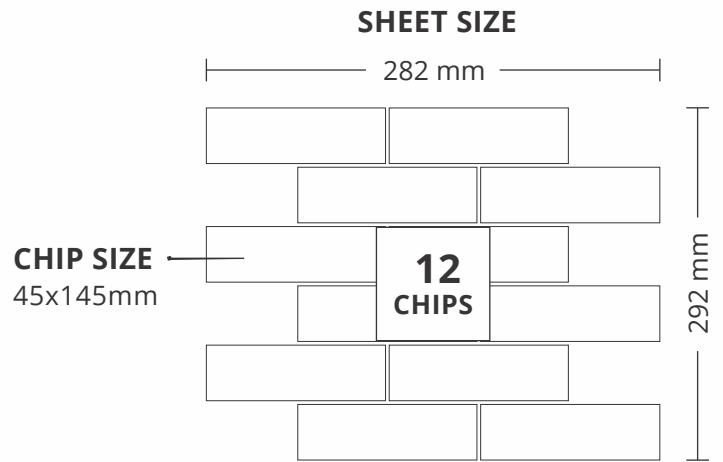

ADELE CERAMICA

SHEET SIZE

301 mm

CHIP SIZE
48x55.4mm

**42
CHIPS**

298 mm

SURFACE MATT

2001
FOSSIL STONE

PATTERN - RECTANGLE (1)

ADELE CERAMICA

SHEET SIZE

CHIP SIZE
45x145mm

SURFACE RUSTIC

2006
RED BRICKS

PATTERN - RECTANGLE (1)

ADELE CERAMICA

SHEET SIZE

402 mm

CHIP SIZE
45x200mm

198 mm

SURFACE MATT

3002
COPPER SLATE

PATTERN - RECTANGLE (2)

ADELE CERAMICA

SHEET SIZE

402 mm

CHIP SIZE
45x200mm

SURFACE MATT

**3003
GREEN SLATE**

PATTERN - RECTANGLE (2)

ADELE CERAMICA

SHEET SIZE