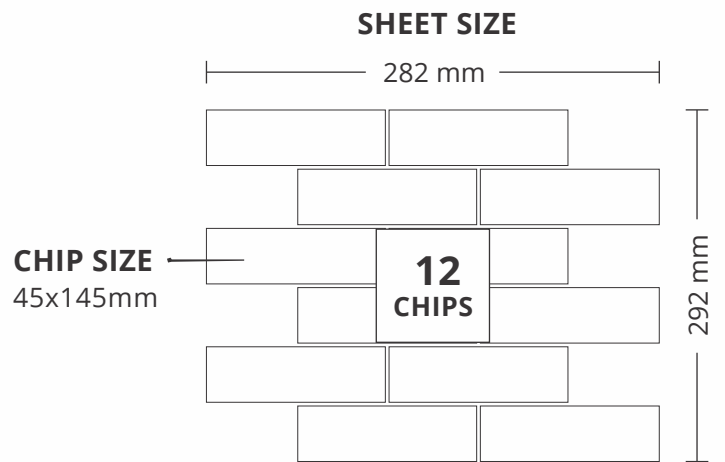

2004 FIRE BRICKS

PATTERN - RECTANGLE (1)

ADELE CERAMICA