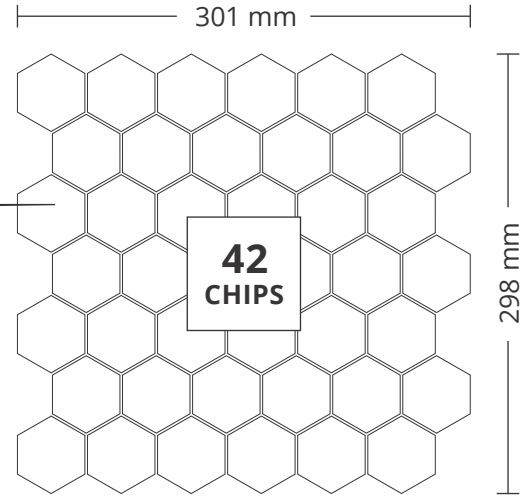

301 mm

CHIP SIZE
48x55.4mm

SURFACE MATT

1002
RANDOM SLATE

PATTERN - HEXAGON (1)

ADELE CERAMICA

SHEET SIZE

301 mm

CHIP SIZE
48x55.4mm

SURFACE MATT

**1008
FOSSIL STONE**

PATTERN - HEXAGON (1)

ADELE CERAMICA

SHEET SIZE

301 mm

CHIP SIZE
48x55.4mm

298 mm

SURFACE RUSTIC

**1011
COPPER SLATE**

PATTERN - HEXAGON (1)

SHEET SIZE

SURFACE MATT

**1013
GREEN SLATE**

PATTERN - HEXAGON (1)

ADELE CERAMICA

SHEET SIZE

301 mm

CHIP SIZE
48x55.4mm

**42
CHIPS**

298 mm

SURFACE MATT

2001
FOSSIL STONE