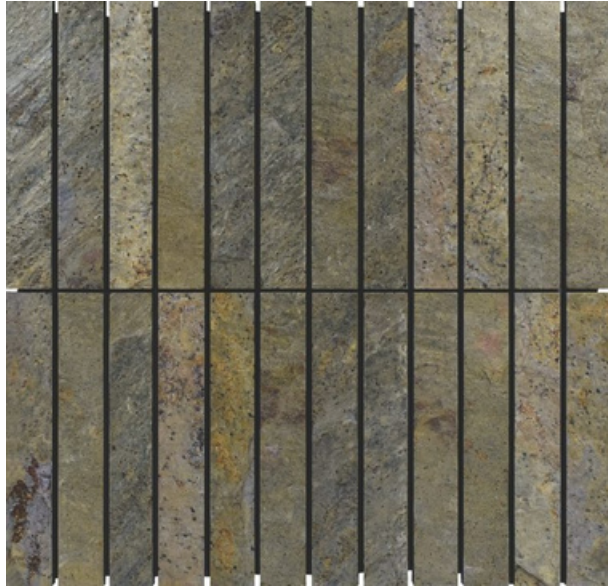

**24001
GREEN SLATE**

PATTERN - STRIPS (1)

ADELE CERAMICA