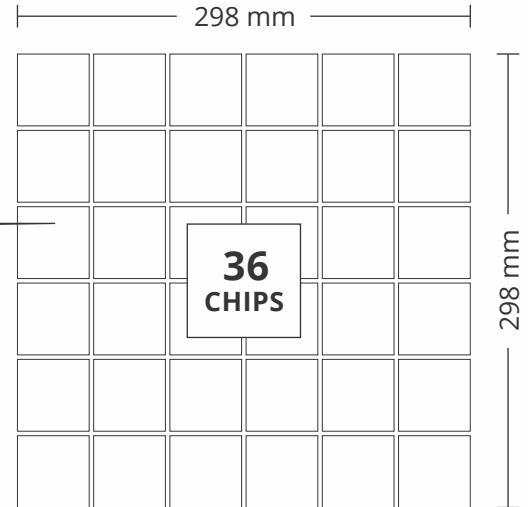

SHEET SIZE

402 mm

CHIP SIZE
45x200mm

198 mm

SURFACE MATT

3002
COPPER SLATE

PATTERN - RECTANGLE (2)

ADELE CERAMICA

310 mm

CHIP SIZE
96x55.4mm

340 mm

SURFACE MATT

9003
BLACK SLATE TRUMBLED

PATTERN - SQUARE (1)

ADELE CERAMICA

SHEET SIZE

CHIP SIZE
48x48mm

SURFACE GLOSSY

9005
JAISALMER

PATTERN - SQUARE (1)

ADELE CERAMICA

SHEET SIZE

CHIP SIZE
48x48mm

**36
CHIPS**