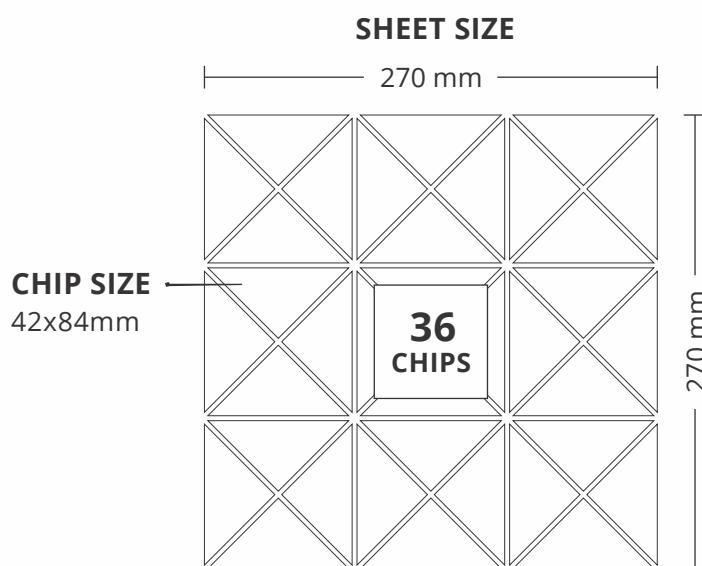

SHEET SIZE

402 mm

CHIP SIZE
45x200mm

198 mm

SURFACE MATT

3002
COPPER SLATE

PATTERN - RECTANGLE (2)

ADELE CERAMICA

PATTERN - DIAMONDS

ADELE CERAMICA

SHEET SIZE

300 mm

CHIP SIZE
96x55.4mm

**30
CHIPS**

290 mm

SURFACE MATT

51002
RAINBOW TICK WOOD

PATTERN - TRIANGLE (2)

ADELE CERAMICA

SURFACE GLOSSY

54002
RAINBOW TICKWOOD

PATTERN - AREBESQUE

SHEET SIZE

270 mm

CHIP SIZE
78x74mm

240 mm

SURFACE GLOSSY

57002
BLACK SLATE

PATTERN - CHEVRON (2)

ADELE CERAMICA

SURFACE GLOSSY & MATT

58002
YEELOW BRICKS