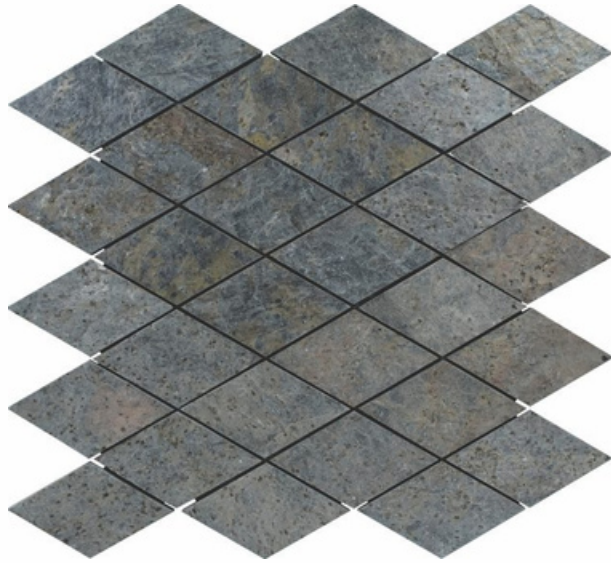

**45001
GREEN SLATE**

PATTERN - DIAMONDS

ADELE CERAMICA