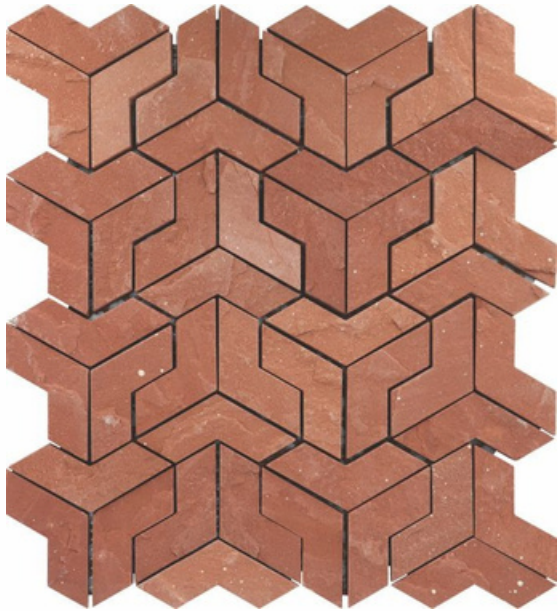

300 mm

CHIP SIZE
45x95mm

**48
CHIPS**

345 mm

SURFACE RUSTIC

64004
AGRA RED STONE

PATTERN - BOOMERANG

ADELE CERAMICA