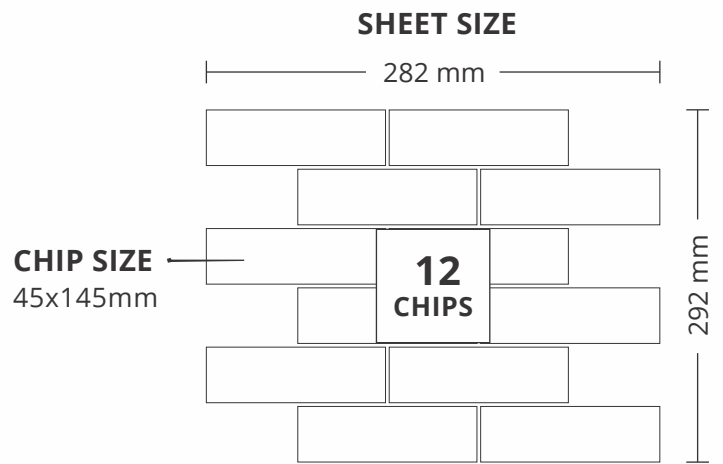

2008
COPPER STALE

PATTERN - RECTANGLE (1)

ADELE CERAMICA