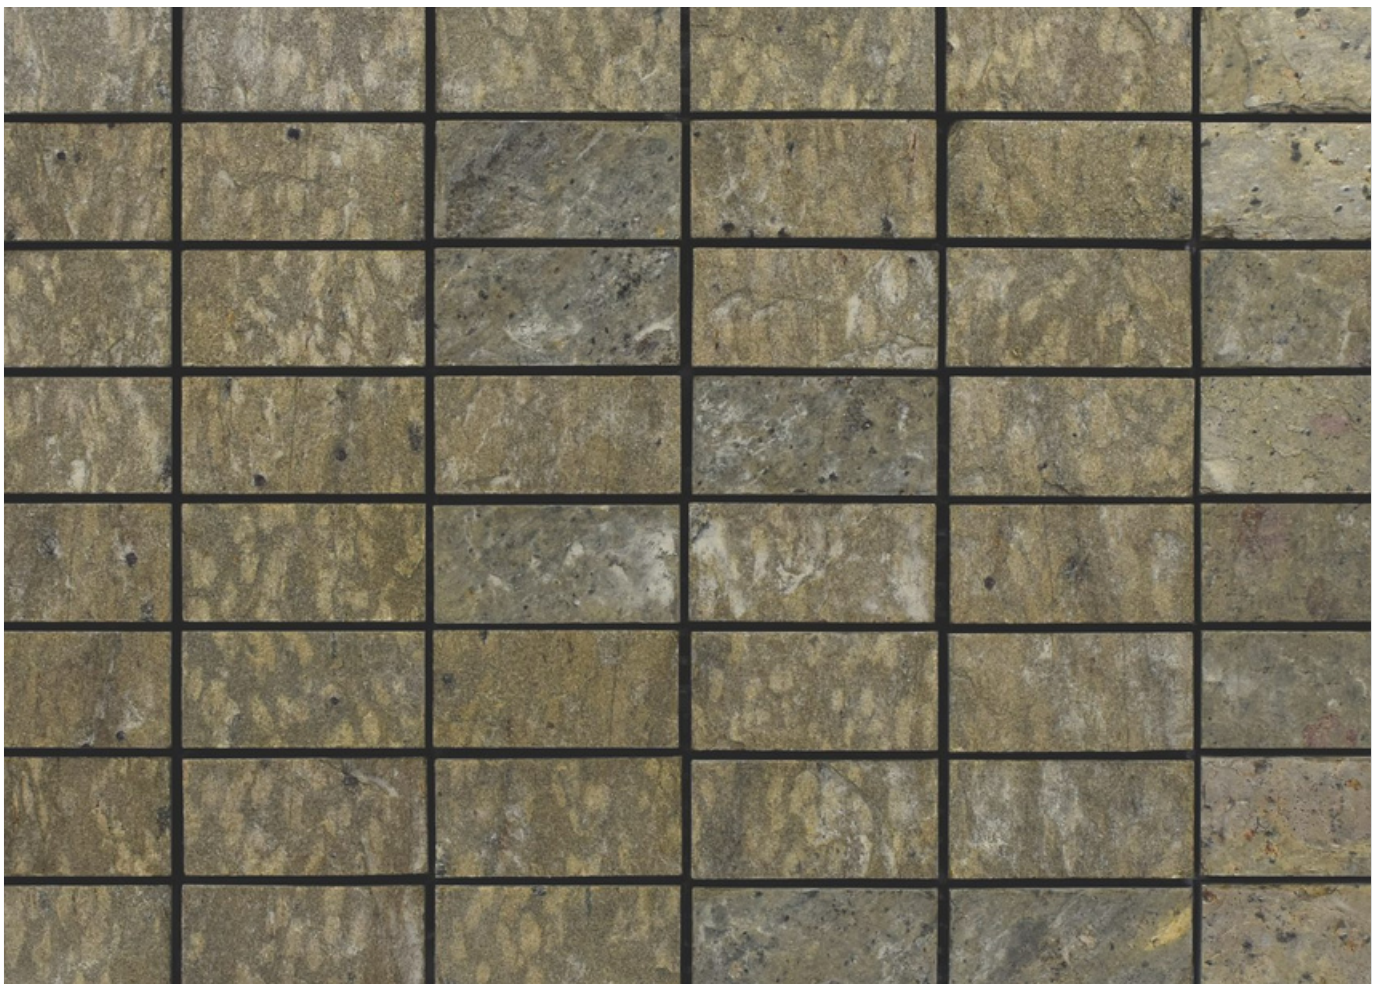

298 mm

SURFACE MATT