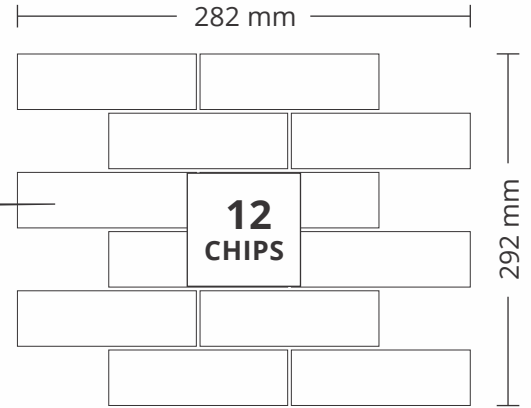

CHIP SIZE
48x55.4mm

SURFACE MATT

**1008
FOSSIL STONE**

PATTERN - HEXAGON (1)

ADELE CERAMICA

SHEET SIZE

301 mm

CHIP SIZE
48x55.4mm

ADELE CERAMICA

SHEET SIZE

301 mm

CHIP SIZE
48x55.4mm

**42
CHIPS**

298 mm

SURFACE MATT

2001
FOSSIL STONE

PATTERN - RECTANGLE (1)

ADELE CERAMICA

SHEET SIZE

CHIP SIZE
45x145mm

SURFACE RUSTIC

2006
RED BRICKS

PATTERN - RECTANGLE (1)

ADELE CERAMICA

SHEET SIZE

402 mm

CHIP SIZE
45x200mm

198 mm

SURFACE MATT

3002
COPPER SLATE

PATTERN - RECTANGLE (2)

ADELE CERAMICA