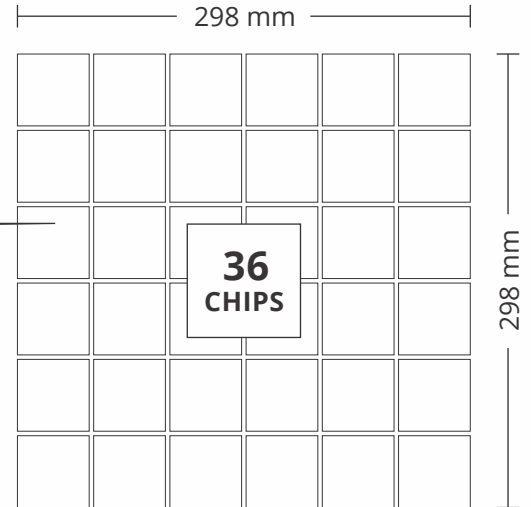

310 mm

CHIP SIZE
96x55.4mm

340 mm

SURFACE MATT

9003
BLACK SLATE TRUMBLED

PATTERN - SQUARE (1)

ADELE CERAMICA

SHEET SIZE

CHIP SIZE
48x48mm

SURFACE GLOSSY

9005
JAISALMER

PATTERN - SQUARE (1)

ADELE CERAMICA

SHEET SIZE

CHIP SIZE
48x48mm

**36
CHIPS**