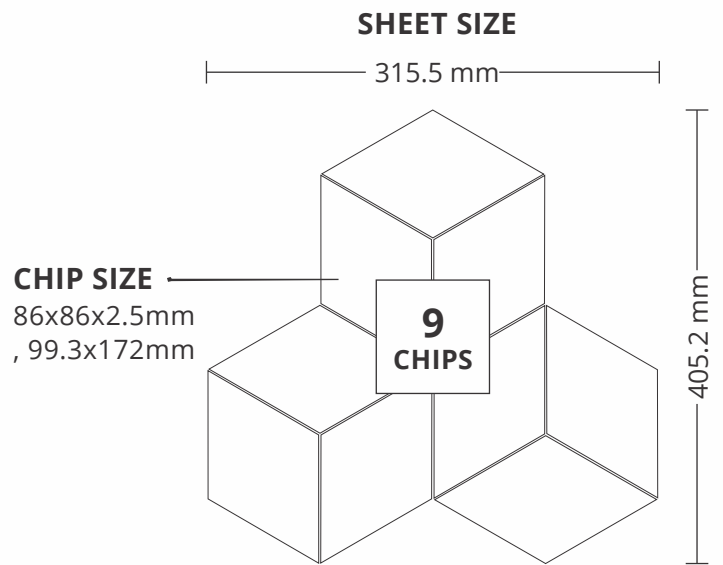

**42001
COPPER SLATE**

PATTERN - SQUARE CUBE (3)