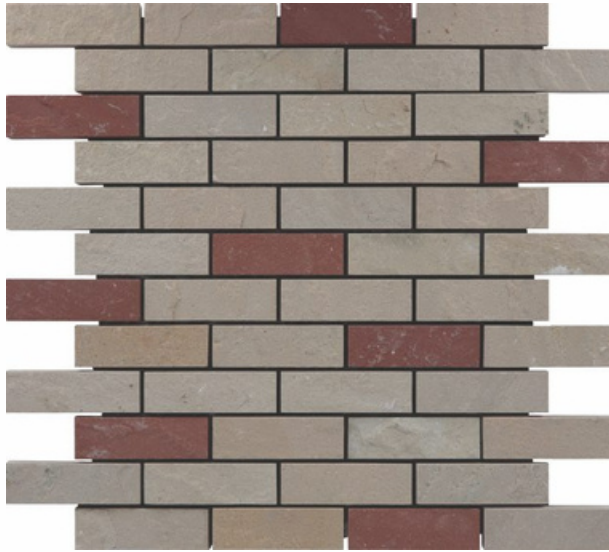

58003
RANDOM AGRA WHITE STONE

PATTERN - BRICK BONE (4)

ADELE CERAMICA

SURFACE RUSTIC