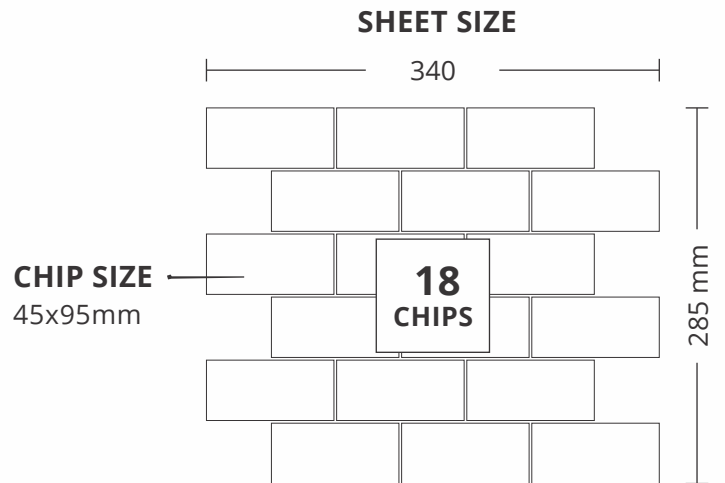

44001
COPPER SLATE

PATTERN - BRICK BONE (3)

ADELE CERAMICA