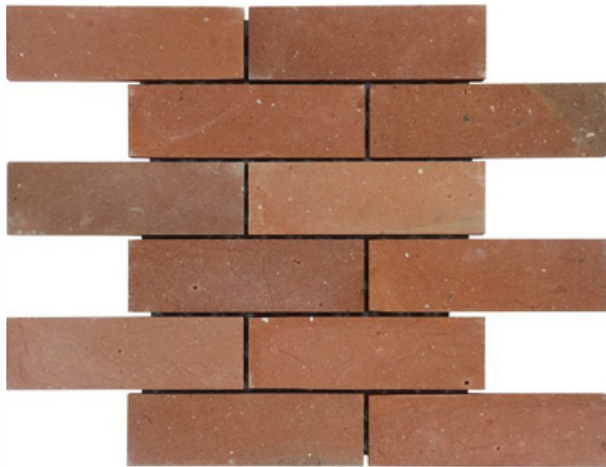

PATTERN - RECTANGLE (1)

ADELE CERAMICA

SHEET SIZE

CHIP SIZE
45x145mm

SURFACE RUSTIC

2006
RED BRICKS

PATTERN - RECTANGLE (1)

ADELE CERAMICA