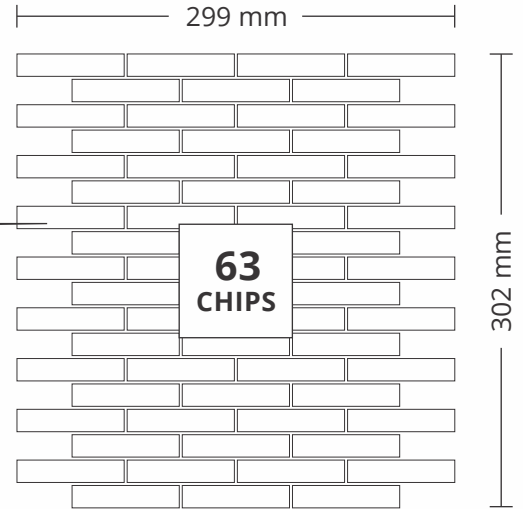

SHEET SIZE

402 mm

CHIP SIZE
45x200mm

198 mm

SURFACE MATT

3002
COPPER SLATE

PATTERN - RECTANGLE (2)

ADELE CERAMICA

SHEET SIZE

299 mm

CHIP SIZE
84x146mm

344 mm

SURFACE MATT

35004
FOSSIL STONE

PATTERN - SQUARE CUBE (2)

ADELE CERAMICA

SHEET SIZE

299 mm

CHIP SIZE
84x146mm

**12
CHIPS**

344 mm

SURFACE RUSTIC

**36001
BLACK SLATE**

PATTERN - BRICK BONE (2)

ADELE CERAMICA

SHEET SIZE

CHIP SIZE
15x73mm

SURFACE MATT

37001
COPPER & BLACK SLATE

PATTERN - WEAVES (1)

SHEET SIZE

SURFACE MATT