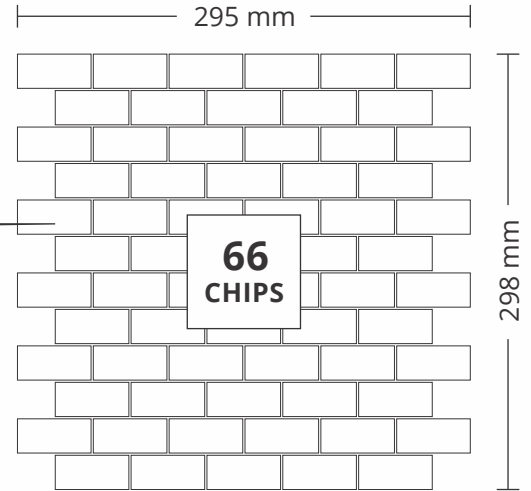

**5002
YELLOW BRICKS**

PATTERN - BRICK BONE (1)

SHEET SIZE

SURFACE RUSTIC

5004
FOSSIL STONE

PATTERN - BRICK BONE (1)

SHEET SIZE

CHIP SIZE
23x48mm

SURFACE RUSTIC

**5007
RED BRICKS**

PATTERN - BRICK BONE (1)

SHEET SIZE

SURFACE RUSTIC

6005
TICK WOOD

PATTERN - SQUARE CUBE (1)

SHEET SIZE

310 mm

CHIP SIZE
96x55.4mm

340 mm

SURFACE MATT

9003
BLACK SLATE TRUMBLED

PATTERN - SQUARE (1)

ADELE CERAMICA

SHEET SIZE

CHIP SIZE
48x48mm

SURFACE GLOSSY

9005
JAISALMER

PATTERN - SQUARE (1)

ADELE CERAMICA

SHEET SIZE

CHIP SIZE
48x48mm

**36
CHIPS**