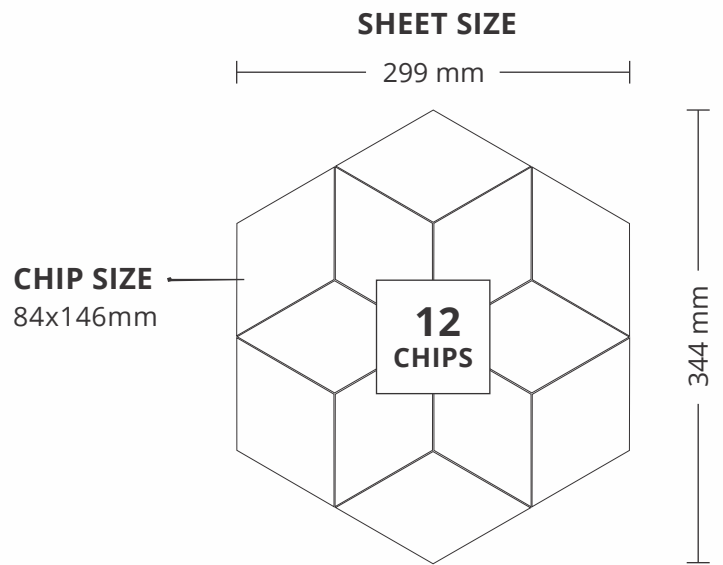

**35001
COPPER SLATE**

PATTERN - SQUARE CUBE (2)