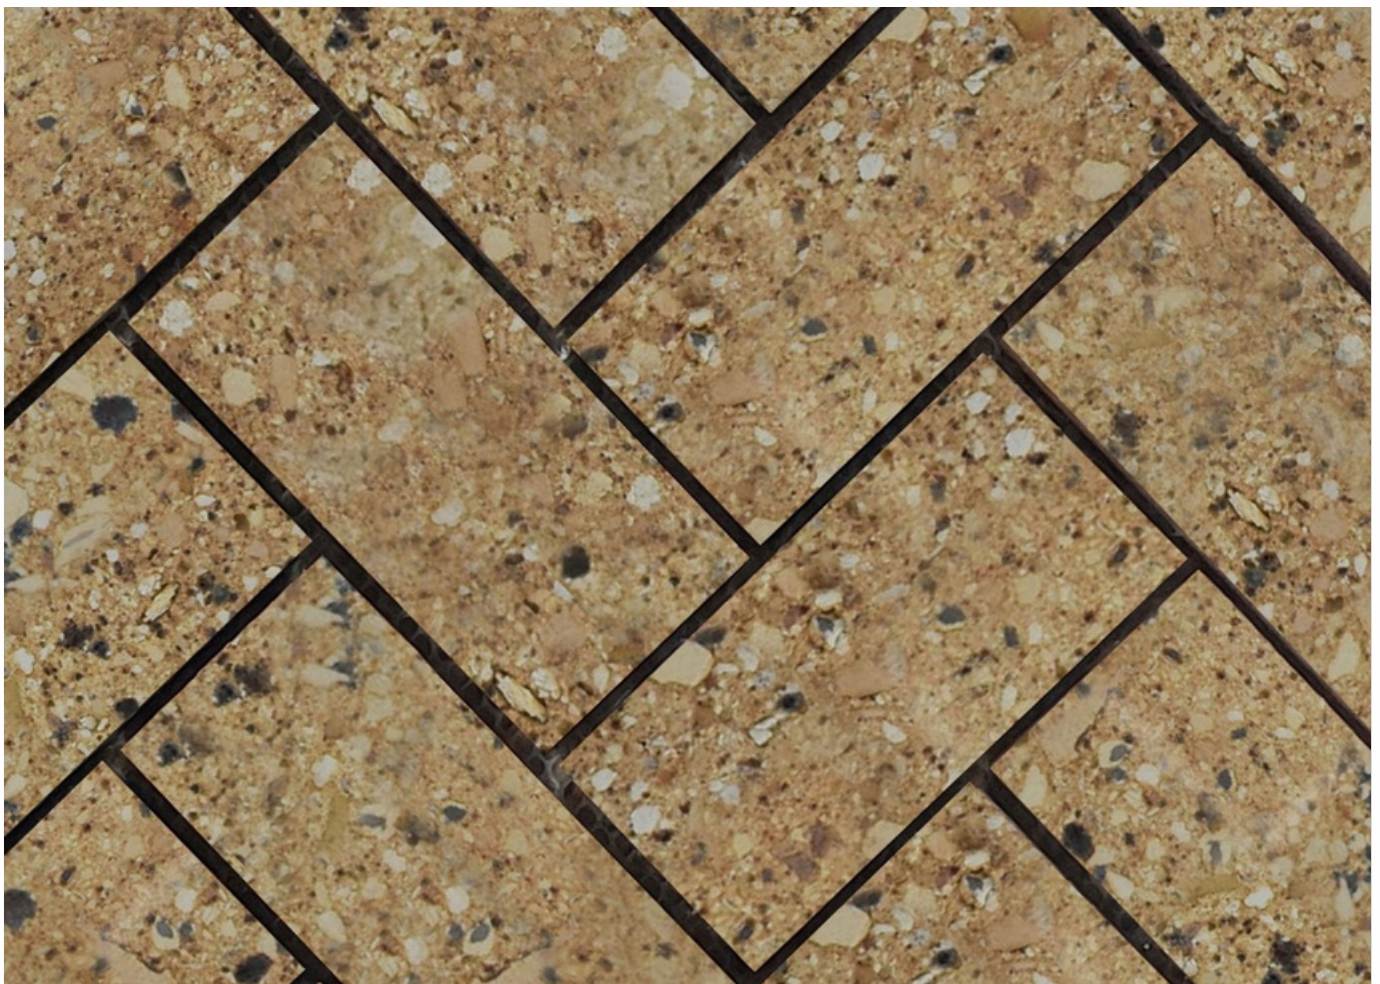

SHEET SIZE

270 mm

CHIP SIZE
45x95mm

**16
CHIPS**

275 mm

SURFACE RUSTIC

**77001
FIRE BRICK**

PATTERN - HERRING BONE (5)