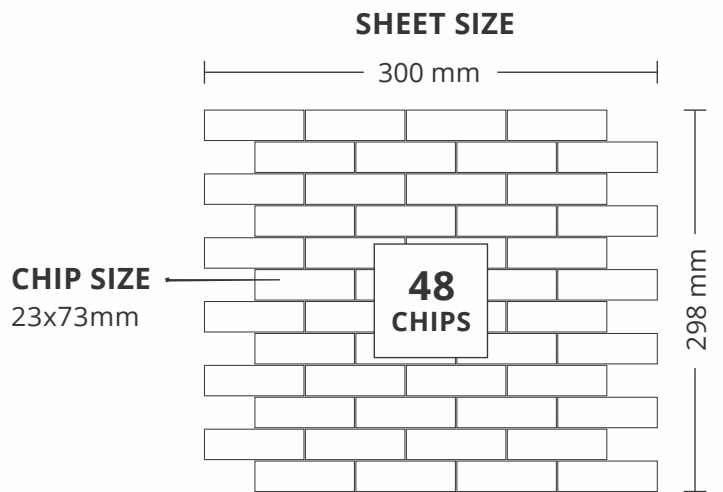

58003
RANDOM AGRA WHITE STONE

PATTERN - BRICK BONE (4)

ADELE CERAMICA

SURFACE RUSTIC