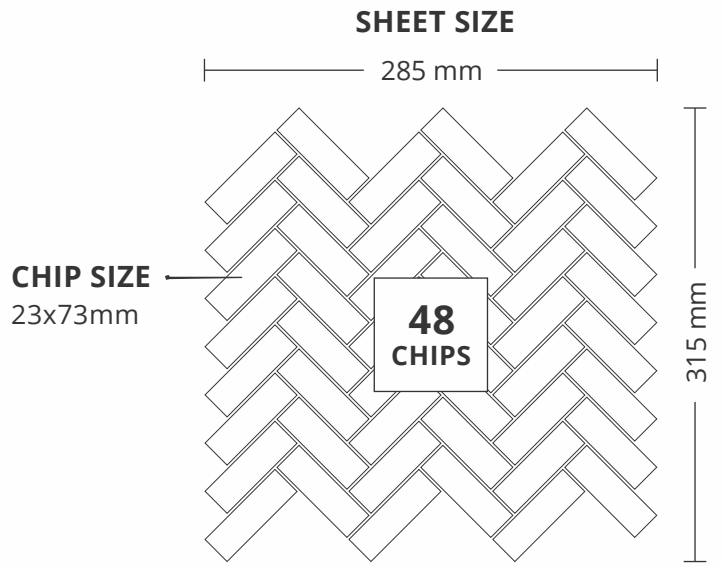

11002 FIRE BRICKS

PATTERN - HERRING BONE (1)