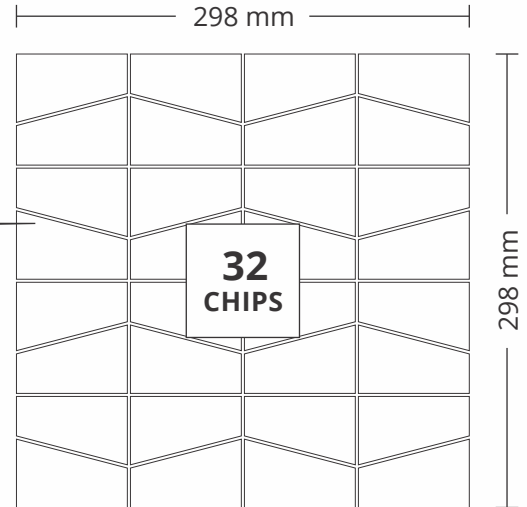

ADELE CERAMICA

SURFACE RUSTIC

SHEET SIZE

255 mm

CHIP SIZE
27x107mm

**36
CHIPS**

305 mm

**24001
GREEN SLATE**

PATTERN - STRIPS (1)

ADELE CERAMICA

SURFACE MATT

29002
GREEN SLATE

PATTERN - MOSAIC (1)

ADELE CERAMICA

SHEET SIZE

298 mm

CHIP SIZE
73.5x2.5mm

SURFACE MATT

29006
FOSSIL TRUMBLED

PATTERN - MOSAIC (1)

SHEET SIZE

SURFACE RUSTIC

**31002
RAINBOW TICK WOOD**

PATTERN - PICKET

SHEET SIZE

299 mm

CHIP SIZE
84x146mm

344 mm

SURFACE MATT

35004
FOSSIL STONE

PATTERN - SQUARE CUBE (2)

ADELE CERAMICA