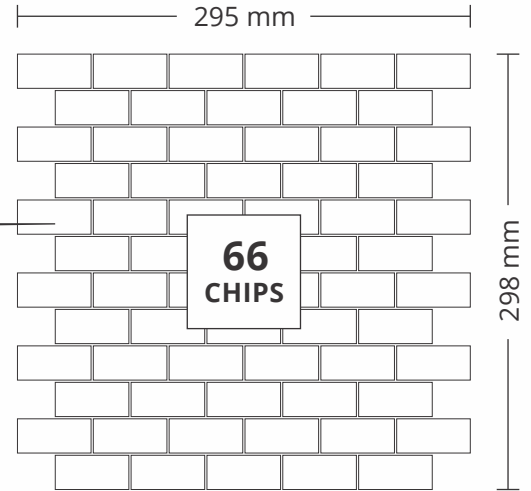

CHIP SIZE
45x200mm

SURFACE MATT

4004
GREEN SLATE

PATTERN - STAKE BONE (1)

ADELE CERAMICA

SHEET SIZE

298 mm

CHIP SIZE
23x48mm

298 mm

SURFACE MATT

4005 RAINBOW TICK WOOD

PATTERN - STAKE BONE (1)

ADELE CERAMICA

SURFACE MATT

SHEET SIZE

298 mm

CHIP SIZE
23x48mm

298 mm

5001 FIRE BRICKS

PATTERN - BRICK BONE (1)

SHEET SIZE

CHIP SIZE
23x48mm

**66
CHIPS**

SURFACE RUSTIC

**5002
YELLOW BRICKS**

PATTERN - BRICK BONE (1)

SHEET SIZE

SURFACE RUSTIC

5004
FOSSIL STONE

PATTERN - BRICK BONE (1)

SHEET SIZE

CHIP SIZE
23x48mm