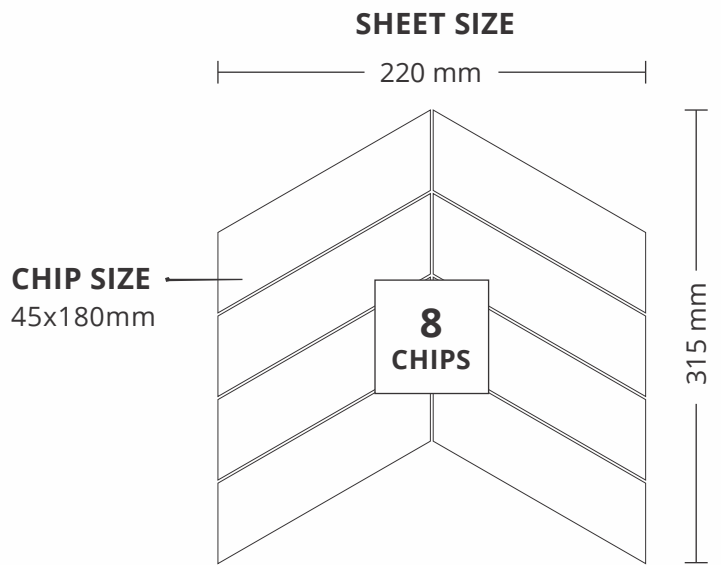

SHEET SIZE

402 mm

CHIP SIZE
45x200mm

198 mm

SURFACE MATT

3002
COPPER SLATE

PATTERN - RECTANGLE (2)

ADELE CERAMICA

PATTERN - DIAMONDS

ADELE CERAMICA

SHEET SIZE

300 mm

CHIP SIZE
96x55.4mm

**30
CHIPS**

290 mm

SURFACE MATT

CHIP SIZE
78x74mm

240 mm

SURFACE GLOSSY

57002
BLACK SLATE

PATTERN - CHEVRON (2)

ADELE CERAMICA

SURFACE GLOSSY & MATT

58002
YEELOW BRICKS

PATTERN - SQUARE (2)

ADELE CERAMICA

SHEET SIZE

298 mm

CHIP SIZE
23x23mm

SURFACE MATT

62004
GWALIOR MINT

PATTERN - SQUARE (2)