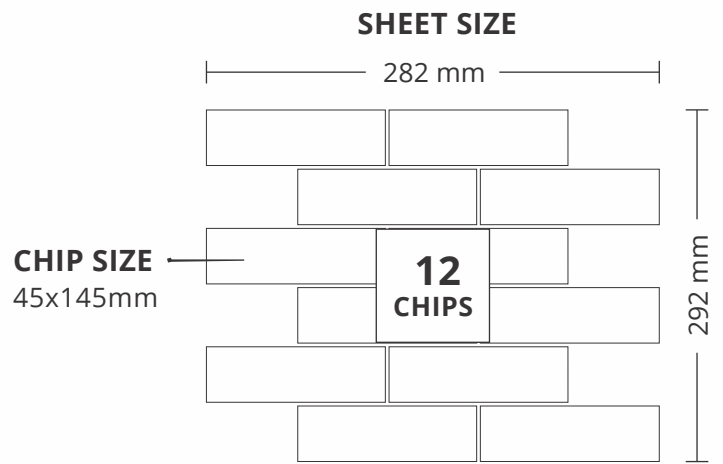

2001
FOSSIL STONE

PATTERN - RECTANGLE (1)

ADELE CERAMICA