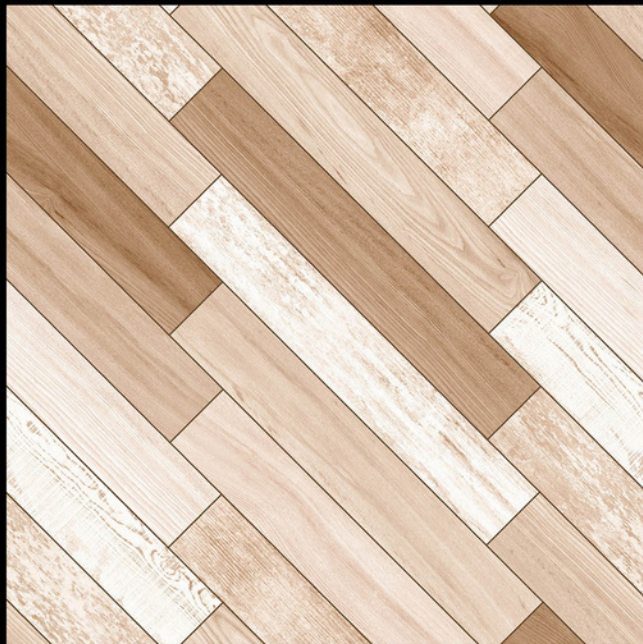

WOOD

SERIES

| DESIGN - 1019

| FINISH - MATT

600X
600MM