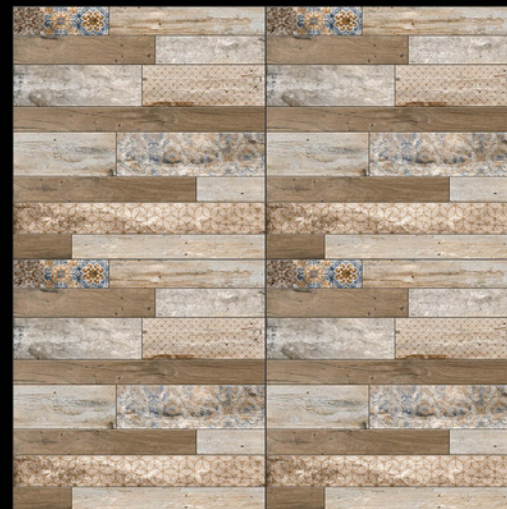

WOOD SERIES

| DESIGN - 1014

| FINISH - MATT

600X
600MM