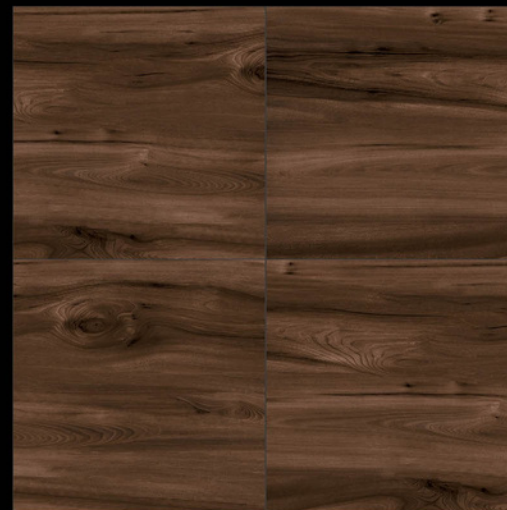

WOOD

SERIES

| FINISH - MATT

600X
600MM