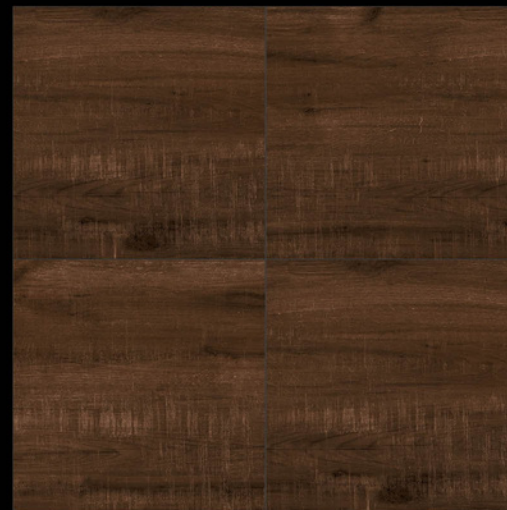

Random - 03

600X
600MM