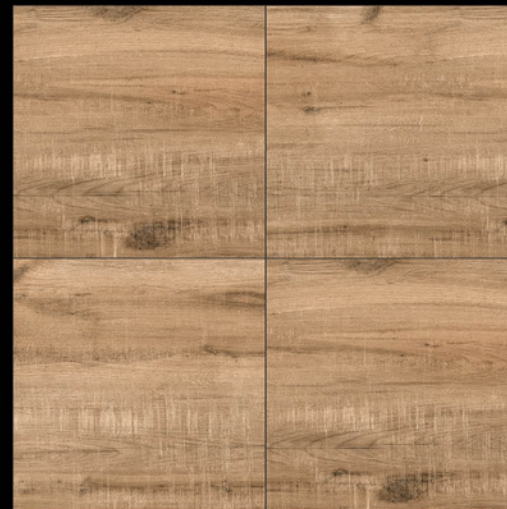

| Random - 03

600X
600MM