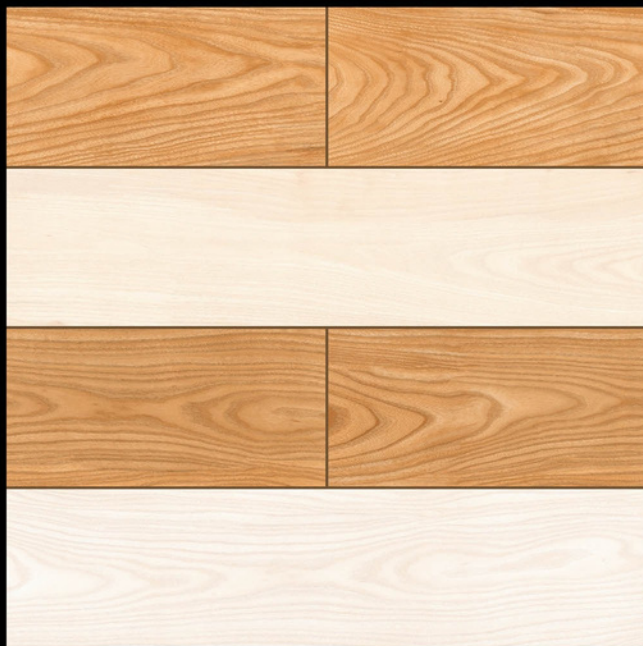

WOOD

SERIES

| DESIGN - 1026

| FINISH - MATT

600X
600MM