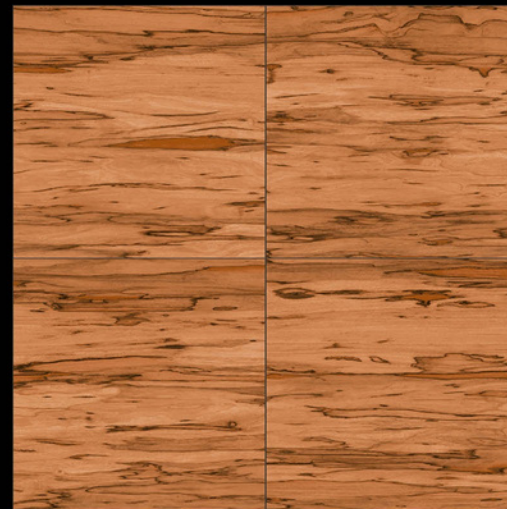

| Random - 04

600X
600MM