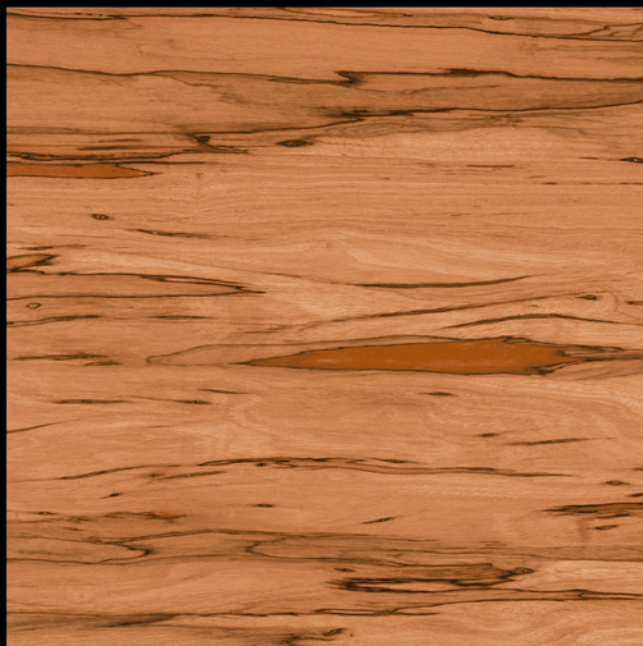

WOOD

SERIES

| DESIGN - 1054

| FINISH - MATT