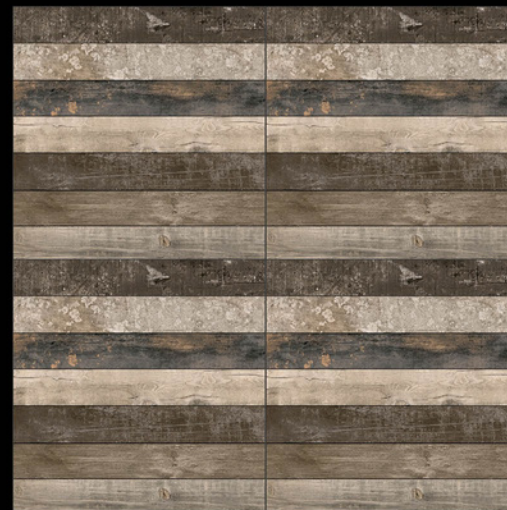

Random - 04

WOOD

SERIES

| DESIGN - 1013

| FINISH - MATT

600X
600MM