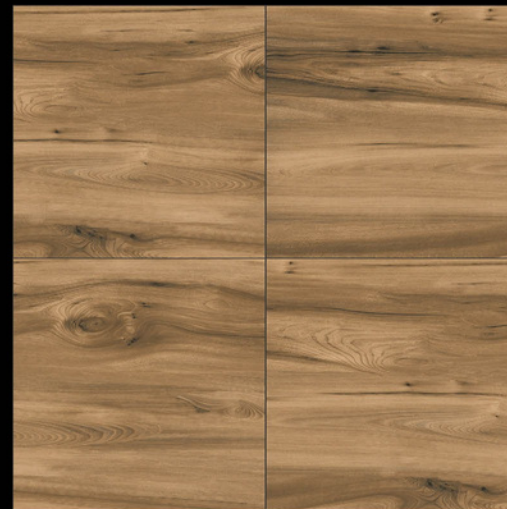

| Random - 04

600X
600MM