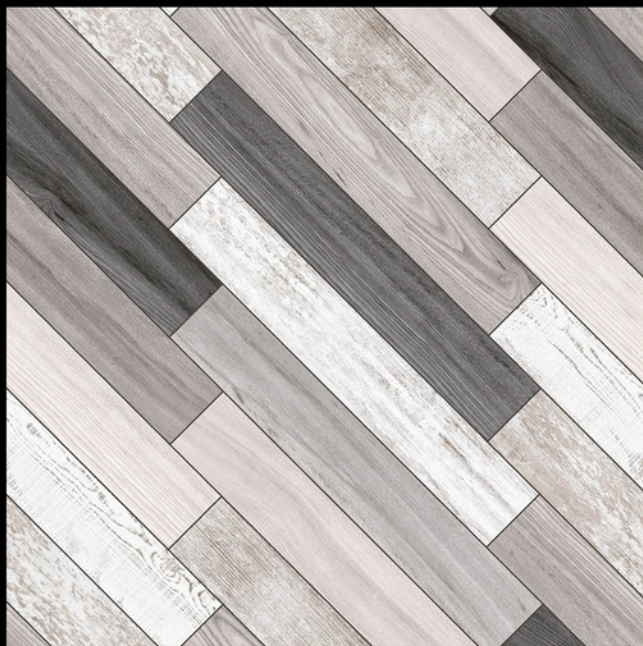

WOOD SERIES

| DESIGN - 1018

| FINISH - MATT

600X
600MM