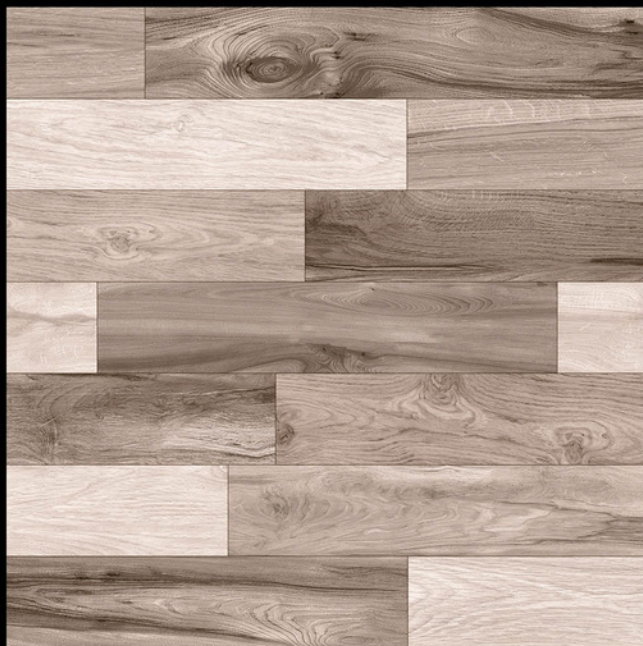

WOOD SERIES

| DESIGN - 1005

| FINISH - MATT

600X
600MM