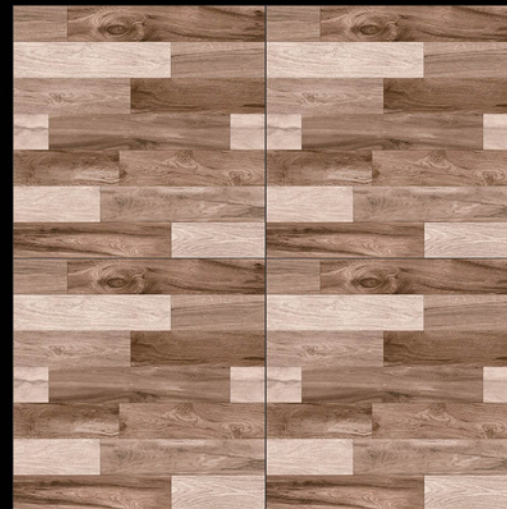

WOOD SERIES

| DESIGN - 1004

| FINISH - MATT

600X
600MM