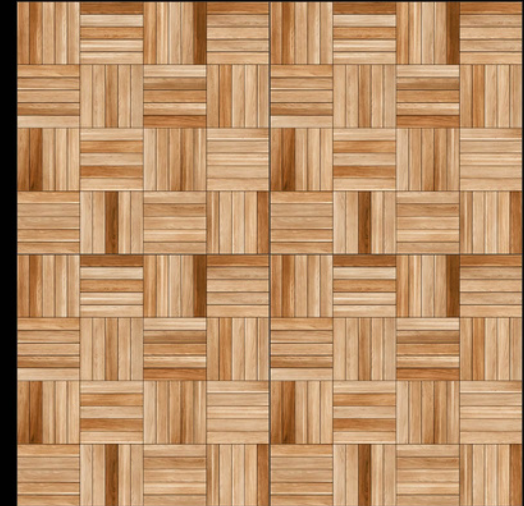

WOOD

SERIES

| DESIGN - 1052

| FINISH - MATT

600X
600MM