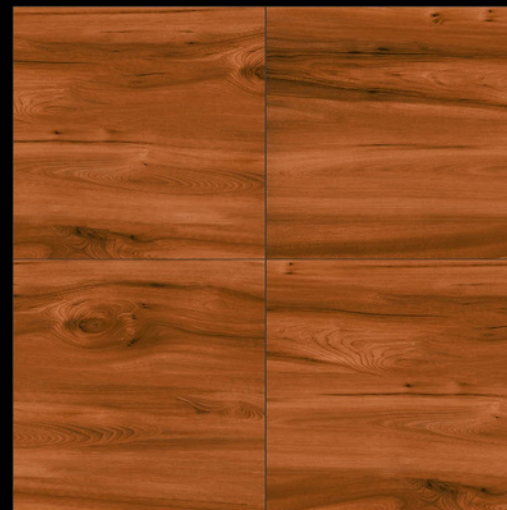

| Random - 04

600X
600MM