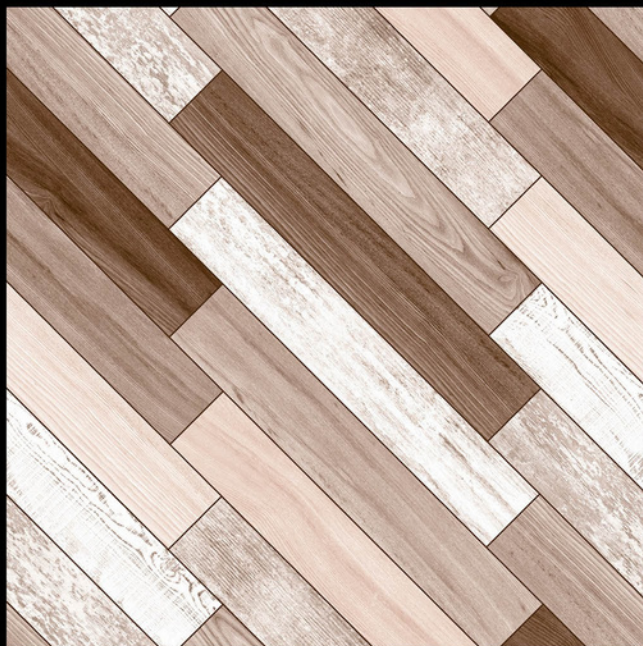

WOOD

SERIES

| DESIGN - 1020

| FINISH - MATT

600X
600MM