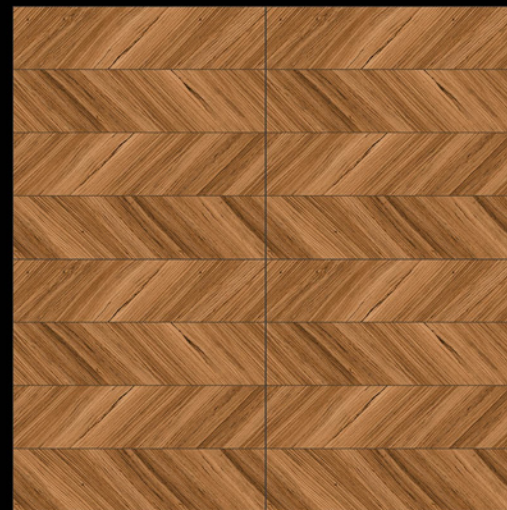

WOOD

SERIES

| DESIGN - 1024

| FINISH - MATT

600X
600MM