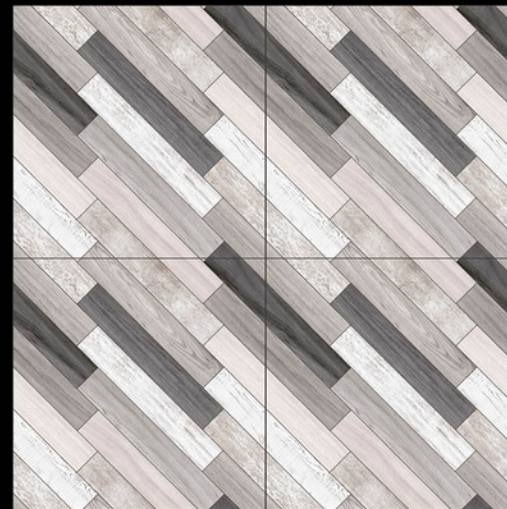

WOOD SERIES

| DESIGN - 1018

| FINISH - MATT

600X
600MM