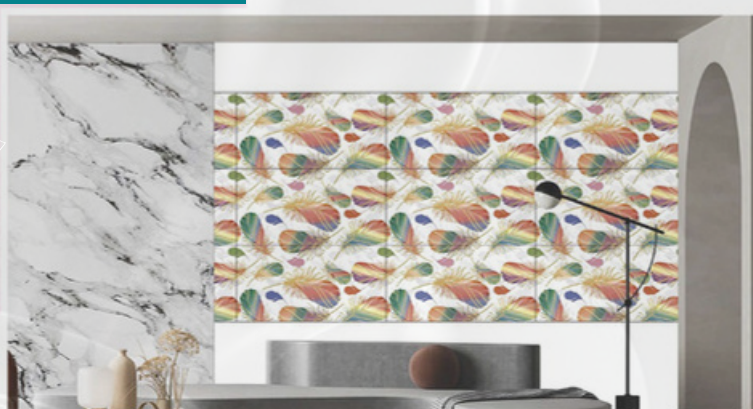

GOLDEN & SILVER

TILES HIGHLIGHTER

12 X 24 / 300 X 600

ADELE CERAMICA

M-350

INDIA'S NO.1 DECORATIVE DESIGNERTILES COMPANY

HL-G-282

HL-G-283