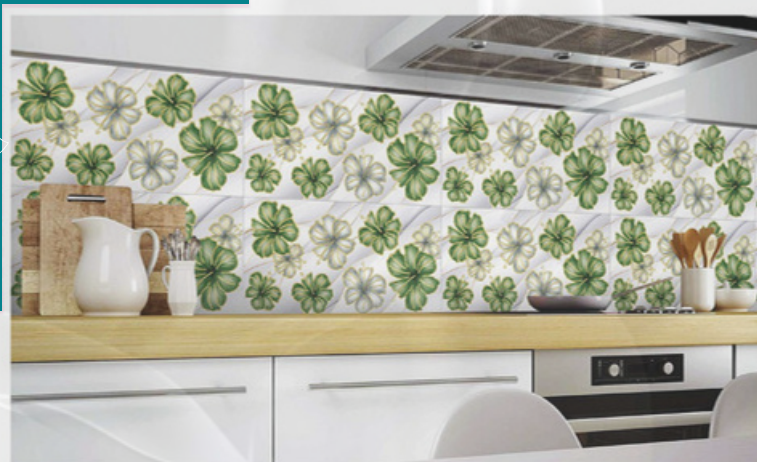

HL-G-262

PACKAGING DETAILS

PRODUCT	SIZE	PACKING	PACKING TYPE	WEIGHT
GOLDEN & SILVER HL	12 x 24	8 Pcs.	THERMOCOL	23 kg.

GOLDEN & SILVER

TILES HIGHLIGHTER

12 X 24 / 300 X 600

ADELE CERAMICA

M-350