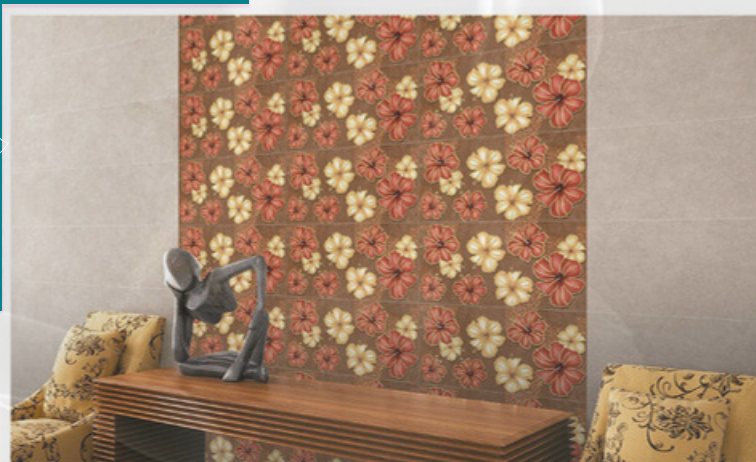

GOLDEN & SILVER

TILES HIGHLIGHTER

12 X 24 / 300 X 600

ADELE CERAMICA

M-350

INDIA'S NO.1 DECORATIVE DESIGNERTILES COMPANY