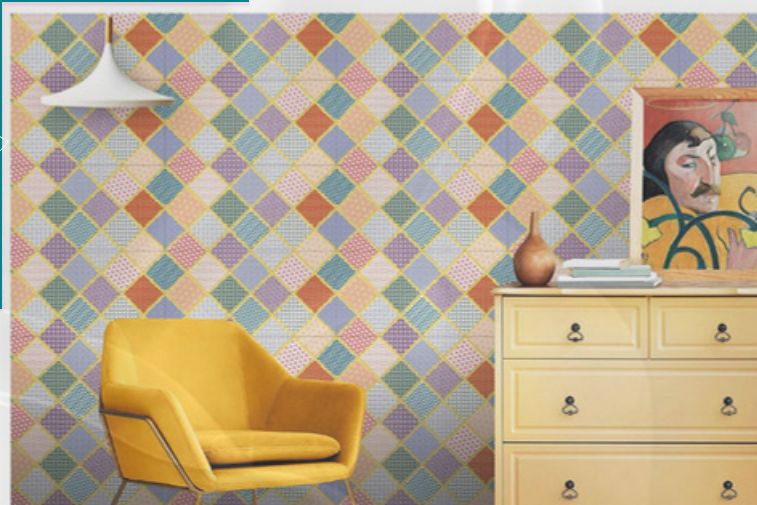

PRODUCT	SIZE	PACKING	PACKING TYPE	WEIGHT
GOLDEN & SILVER HL	12 x 24	8 Pcs.	THERMOCOL	23 kg.

GOLDEN & SILVER

TILES HIGHLIGHTER

12 X 24 / 300 X 600

M-350

ADELE CERAMICA

INDIA'S NO.1 DECORATIVE DESIGNERTILES COMPANY