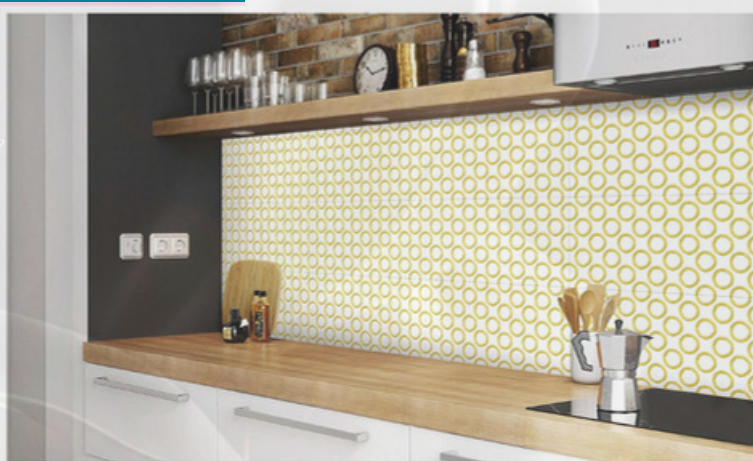

PACKAGING DETAILS

PRODUCT	SIZE	PACKING	PACKING TYPE	WEIGHT
GOLDEN & SILVER HL	12 x 24	8 Pcs.	THERMOCOL	23 kg.

GOLDEN & SILVER

TILES HIGHLIGHTER

12 X 24 / 300 X 600

ADELE CERAMICA

M-350

INDIA'S NO.1 DECORATIVE DESIGNERTILES COMPANY