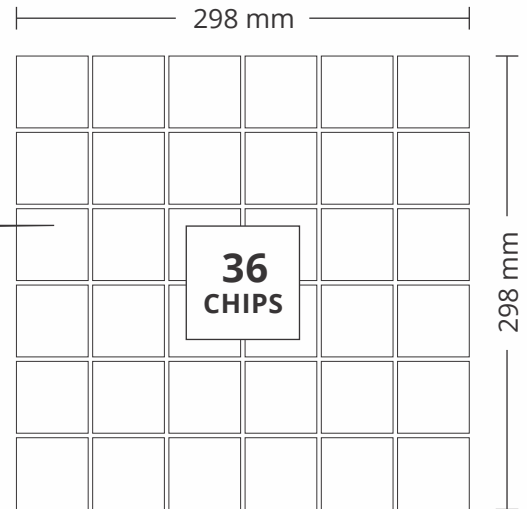

ADELE CERAMICA

9002
RAIN FOREST & WHITE
PATTERN - SQUARE (1)

ADELE CERAMICA

SHEET SIZE

CHIP SIZE
48x48mm

SURFACE GLOSSY