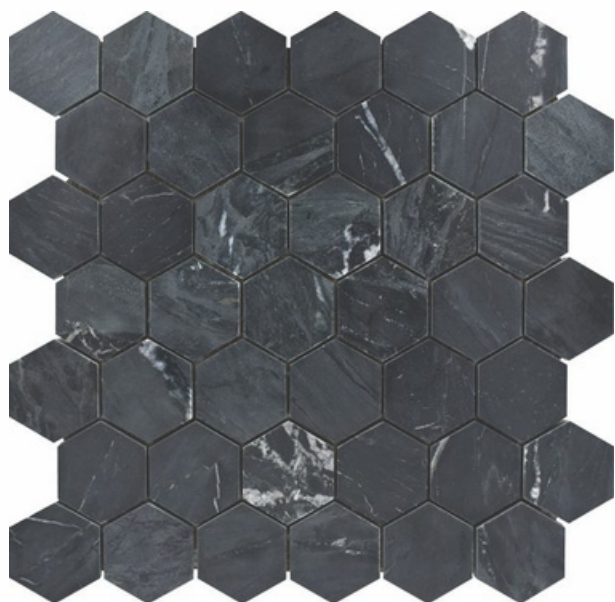

PATTERN - HEXAGON (1)

SHEET SIZE

301 mm

CHIP SIZE
48x55.4mm

298 mm

SURFACE GLOSSY

ADELE CERAMICA

1006
INDIAN WHITE
PATTERN - HEXAGON (1)

ADELE CERAMICA

SHEET SIZE

301 mm

CHIP SIZE
48x55.4mm

**42
CHIPS**

298 mm

SURFACE GLOSSY

1007
INDIAN BLACK
PATTERN - HEXAGON (1)

ADELE CERAMICA

SHEET SIZE

301 mm

CHIP SIZE
48x55.4mm

298 mm

SURFACE GLOSSY

1010
RAIN FOREST & BASWARA
PATTERN - HEXAGON (1)

SHEET SIZE