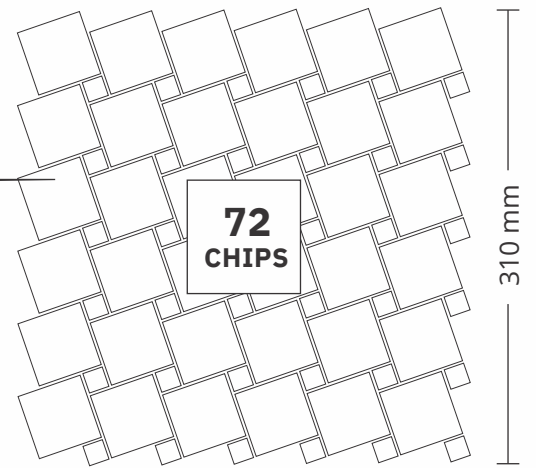

SHEET SIZE

280 mm

CHIP SIZE
48x200mm

285 mm

SURFACE GLOSSY

ADELE CERAMICA

17005
WHITE & RAIN FOREST
PATTERN - CHEVRON ZIG-ZAG (1)

SURFACE GLOSSY

ADELE CERAMICA

ADELE CERAMICA

19001
BLACK & WHITE

PATTERN - SQUARE WITH DOT

SURFACE GLOSSY

ADELE CERAMICA

SHEET SIZE

310 mm

CHIP SIZE

48x48mm

15x15mm

ADELE CERAMICA

21001
INDIAN BLACK & WHITE
PATTERN - STAKE BONE (2)

ADELE CERAMICA

SHEET SIZE

CHIP SIZE
45x95mm