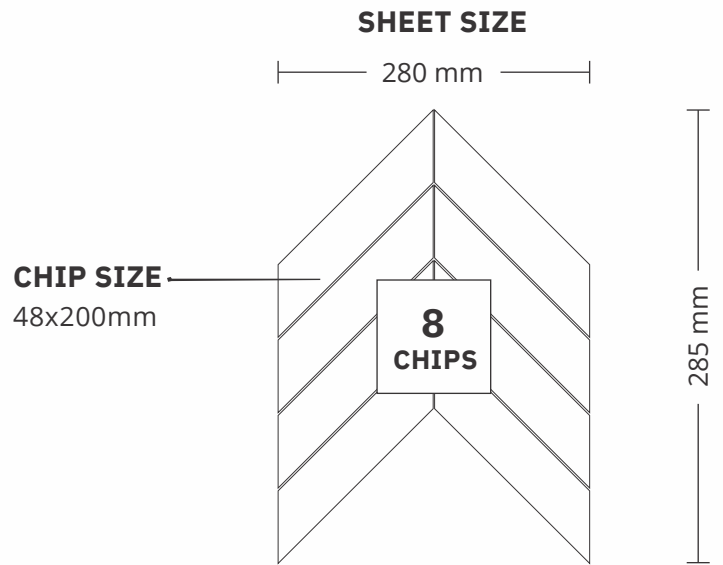

PATTERN - HEXAGON (1)

SHEET SIZE

301 mm

CHIP SIZE
48x55.4mm

298 mm

SURFACE GLOSSY

ADELE CERAMICA

1006
INDIAN WHITE
PATTERN - HEXAGON (1)

PATTERN - BASKET WEAVES (2)

ADELE CERAMICA

SHEET SIZE

SURFACE GLOSSY

17002
INDIAN BLACK & WHITE
PATTERN - CHEVRON STRAIGHT (1)

SHEET SIZE

280 mm

CHIP SIZE
48x200mm

SHEET SIZE

280 mm

CHIP SIZE
48x200mm

285 mm

SURFACE GLOSSY

ADELE CERAMICA

17005
WHITE & RAIN FOREST
PATTERN - CHEVRON ZIG-ZAG (1)

SURFACE GLOSSY

ADELE CERAMICA

ADELE CERAMICA

19001
BLACK & WHITE

PATTERN - SQUARE WITH DOT

SURFACE GLOSSY

ADELE CERAMICA

SHEET SIZE

310 mm