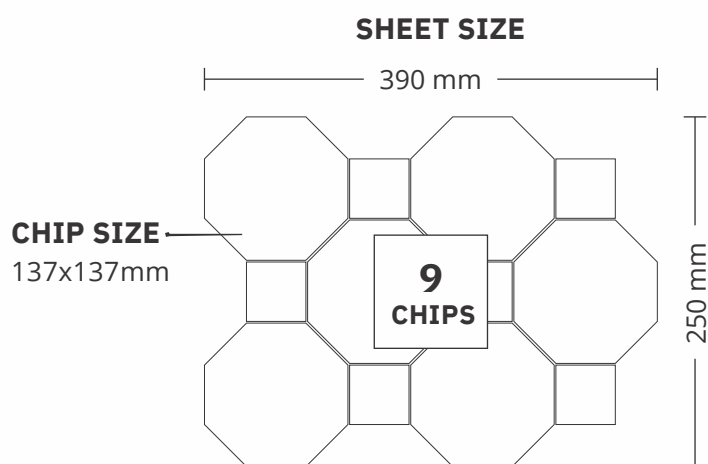

43001
INDIAN BLACK & WHITE
PATTERN - OCTAGON WITH SQUARE

ADELE CERAMICA