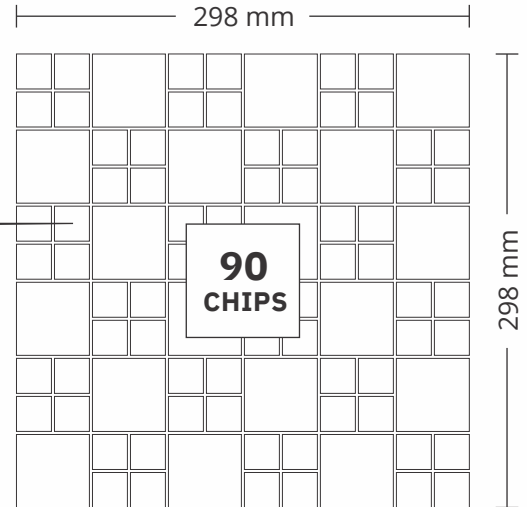

22010
RAIN FOREST & BASWARA
PATTERN - SQUARE (2)

SHEET SIZE

CHIP SIZE
23x23mm
,
48x48mm

SURFACE GLOSSY