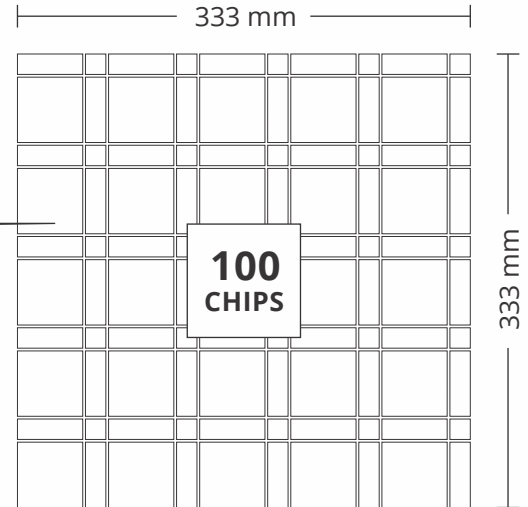

7001
BLACK & WHITE

PATTERN - LATTICE (1)

ADELE CERAMICA

SHEET SIZE

CHIP SIZE

48x48mm

,
48x15mm

,
15x15mm

SURFACE GLOSSY

ADELE CERAMICA

7010
RAIN FOREST & BASAWARA
PATTERN - LATTICE (1)

ADELE CERAMICA

SHEET SIZE

CHIP SIZE

48x48mm

,
48x15mm

,
15x15mm

SURFACE GLOSSY

ADELE CERAMICA

8011
BASWARA & BLACK
PATTERN - LATTICE (2)

ADELE CERAMICA

SHEET SIZE

CHIP SIZE

50x50mm,
50x25mm,
25x25mm