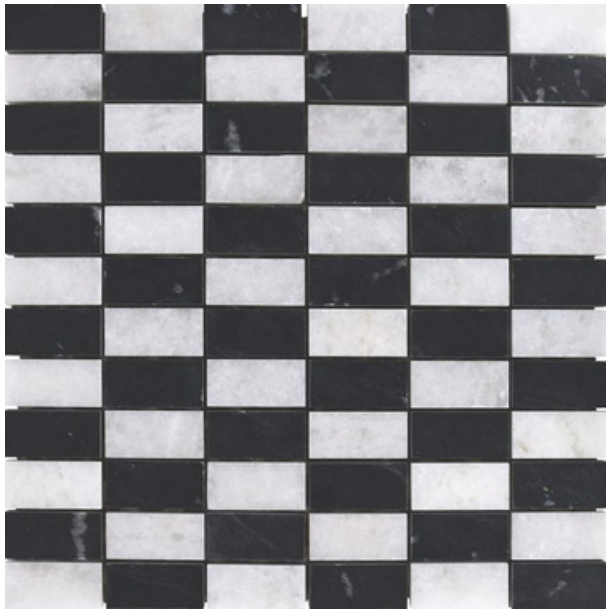

SURFACE GLOSSY

ADELE CERAMICA

4003
INDIAN BLACK & WHITE
PATTERN - STAKE BONE (1)

ADELE CERAMICA

SHEET SIZE

298 mm

CHIP SIZE
23x48mm

298 mm