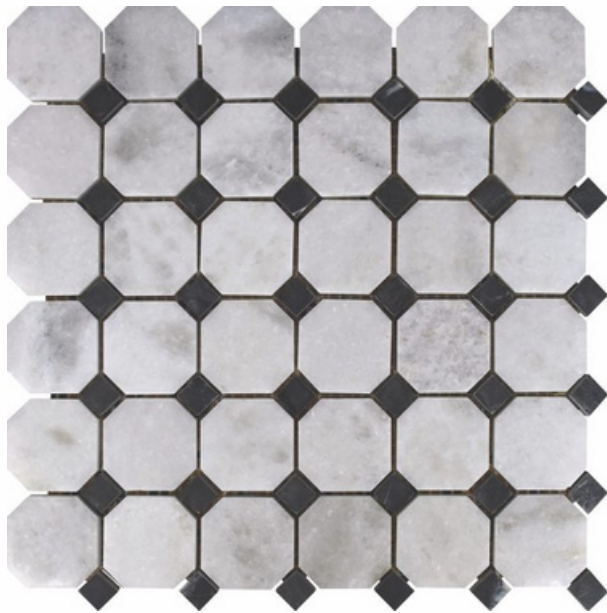

36
CHIPS

305 mm

ADELE CERAMICA

15001
INDIAN BLACK & WHITE
PATTERN - OCTAGON

ADELE CERAMICA

SHEET SIZE

305 mm

CHIP SIZE