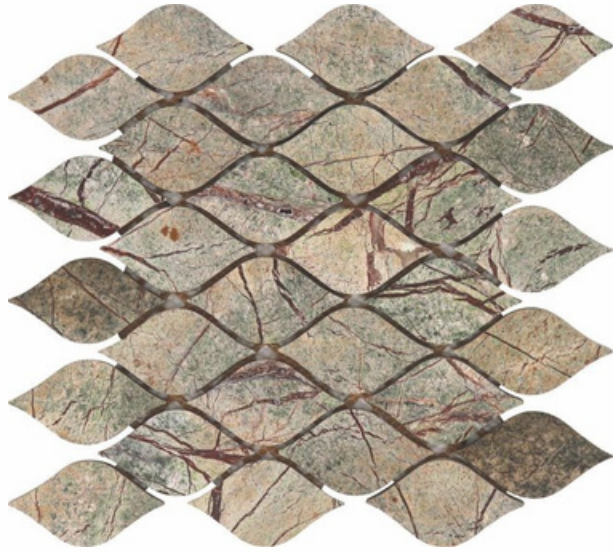

**48
CHIPS**

345 mm

SURFACE GLOSSY & MATT

ADELE CERAMICA

65003
RAIN FOREST
PATTERN - TREE LEAF

ADELE CERAMICA

SHEET SIZE

270 mm