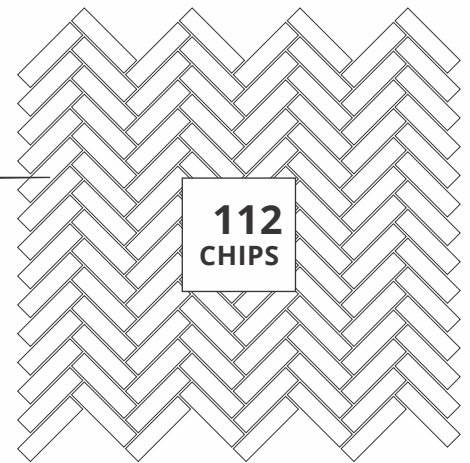

13001
WOOD GREY

PATTERN - HERRING BONE (2)

SHEET SIZE

275 mm

CHIP SIZE
12x48mm

SURFACE GLOSSY

ADELE CERAMICA

13010
FOREST & BASWARA
PATTERN - HERRING BONE (2)

ADELE CERAMICA

SHEET SIZE

275 mm

CHIP SIZE
12x48mm

290 mm

SURFACE GLOSSY

ADELE CERAMICA

14002
BLACK & WHITE