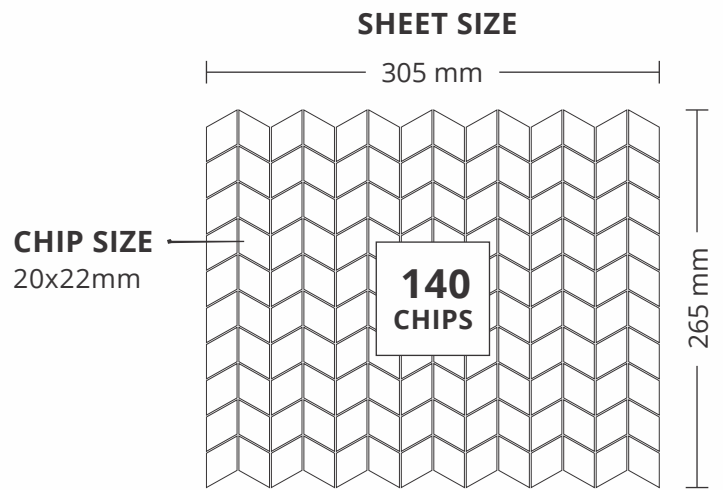

ADELE CERAMICA

76001
INDIAN BLACK & WHITE
PATTERN - DIAMONDS (2)

ADELE CERAMICA