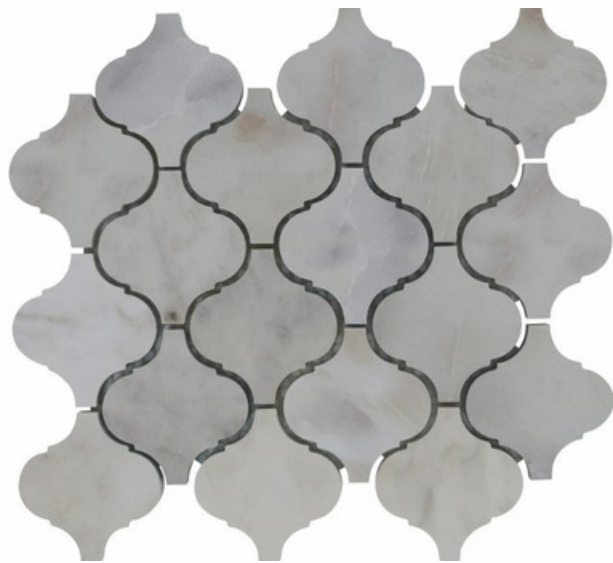

ADELE CERAMICA

54005
BASWARA

PATTERN - AREBESQUE

ADELE CERAMICA