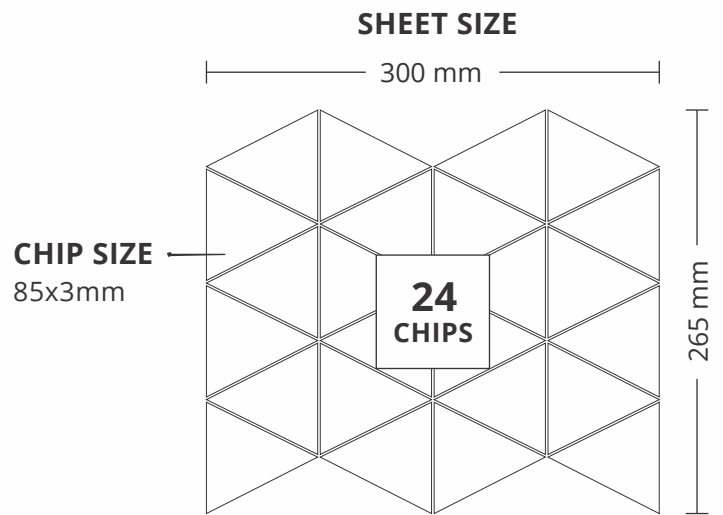

ADELE CERAMICA

52004
WHITE & FOREST YELLOW
PATTERN - TRIANGLE (3)

ADELE CERAMICA

SURFACE GLOSSY