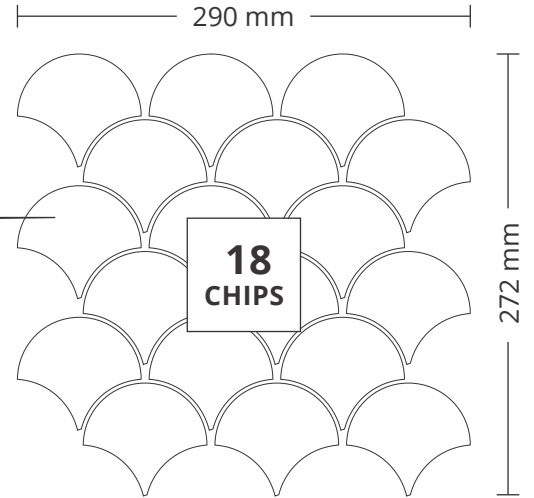

290 mm

SURFACE GLOSSY

ADELE CERAMICA

63001
BASWARA & GREEN

PATTERN - FISH SCALE

SHEET SIZE

290 mm

CHIP SIZE
83x94mm

**18
CHIPS**

272 mm

SURFACE GLOSSY

63003
BASWARA & RAIN FOREST
PATTERN - FISH SCALE

CHIP SIZE
83x94mm

SHEET SIZE

SURFACE GLOSSY

ADELE CERAMICA

63005
BASWARA

PATTERN - FISH SCALE

ADELE CERAMICA

SHEET SIZE

290 mm

CHIP SIZE
83x94mm

272 mm

SURFACE GLOSSY