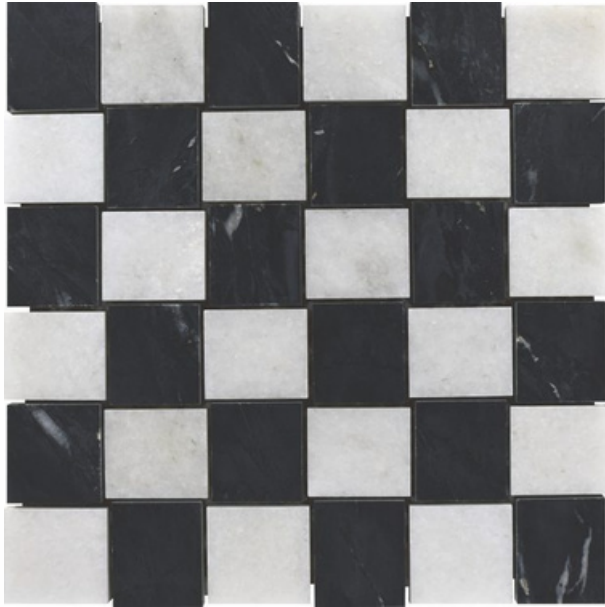

9002
RAIN FOREST & WHITE
PATTERN - SQUARE (1)

ADELE CERAMICA

SHEET SIZE

CHIP SIZE
48x48mm

SURFACE GLOSSY

ADELE CERAMICA

10002
INDIAN BLACK & WHITE
PATTERN - BASKET WEAVES (1)

ADELE CERAMICA