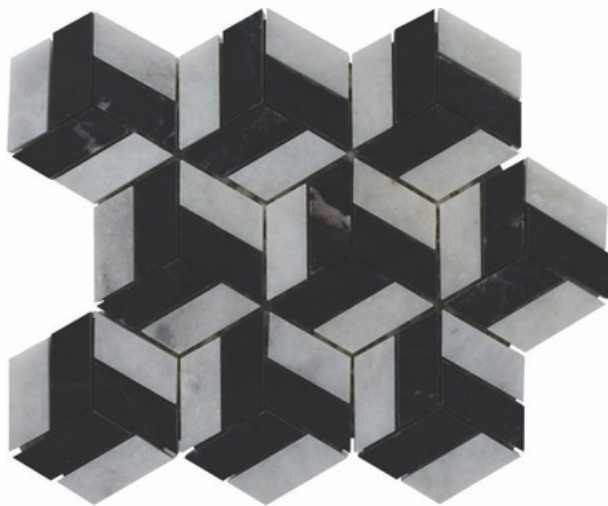

ADELE CERAMICA

59001
BLACK & WHITE
PATTERN - CART WHEEL

ADELE CERAMICA