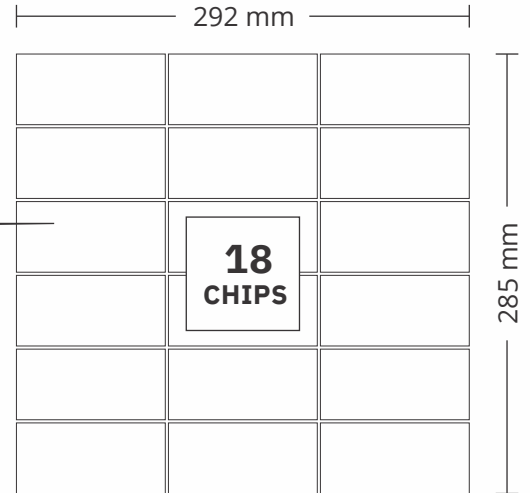

CHIP SIZE

48x48mm

15x15mm

ADELE CERAMICA

21001
INDIAN BLACK & WHITE
PATTERN - STAKE BONE (2)

ADELE CERAMICA

SHEET SIZE

CHIP SIZE
45x95mm

SURFACE GLOSSY

ADELE CERAMICA

21002
INDIAN WHITE

PATTERN - STAKE BONE (2)

ADELE CERAMICA

SHEET SIZE

CHIP SIZE
45x95mm

SURFACE GLOSSY

ADELE CERAMICA

22001
INDIAN BLACK & WHITE
PATTERN - SQUARE (2)

ADELE CERAMICA

SURFACE GLOSSY

SHEET SIZE

CHIP SIZE

23x23mm

,
48x48mm