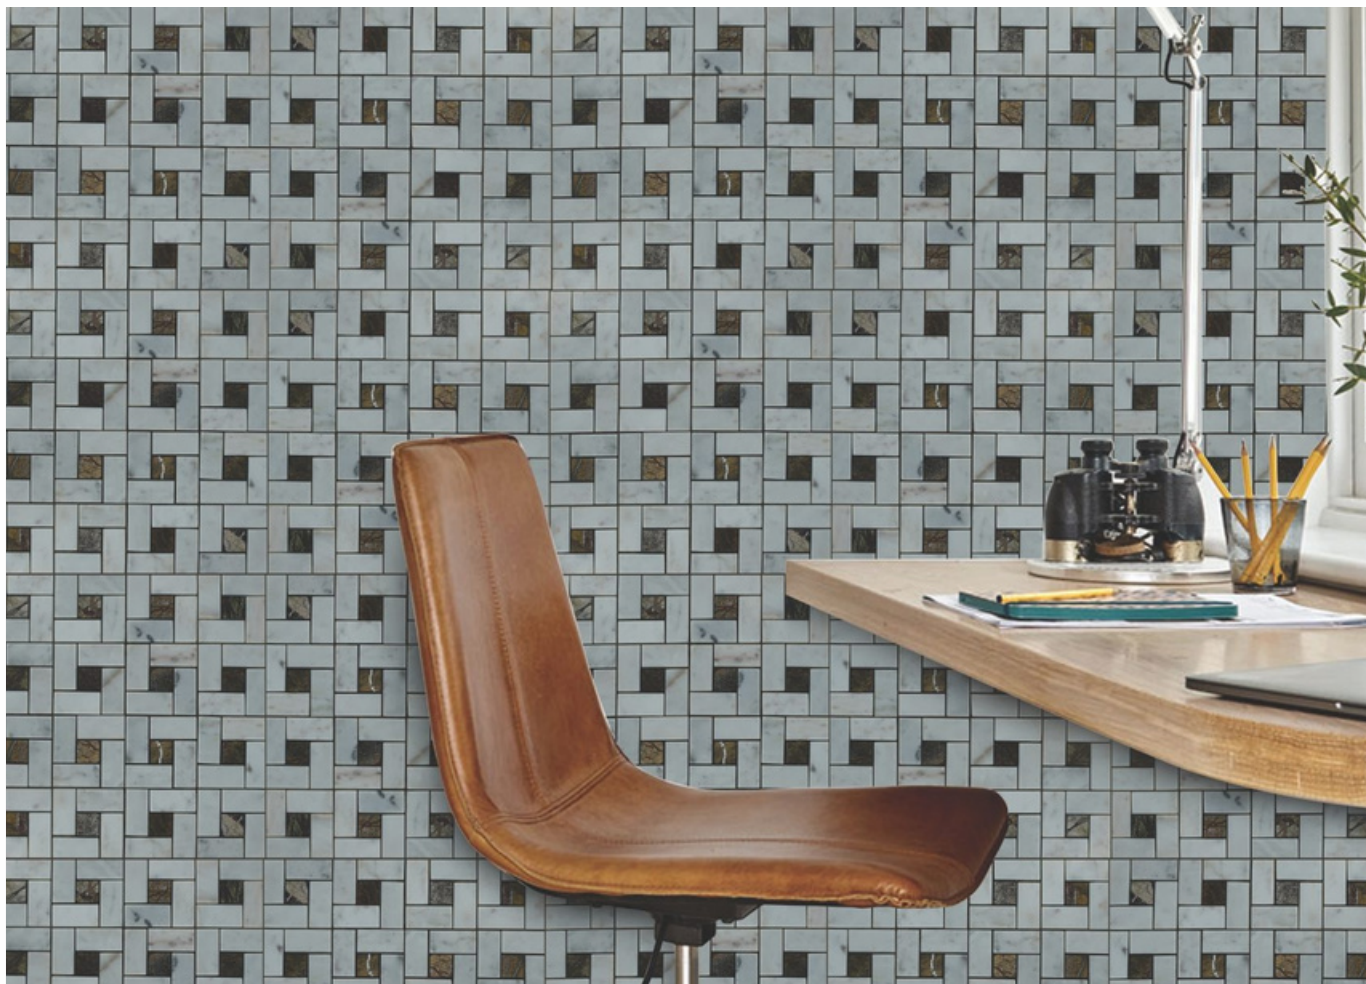

CHIP SIZE

23x23mm

,
23x48mm

SURFACE GLOSSY