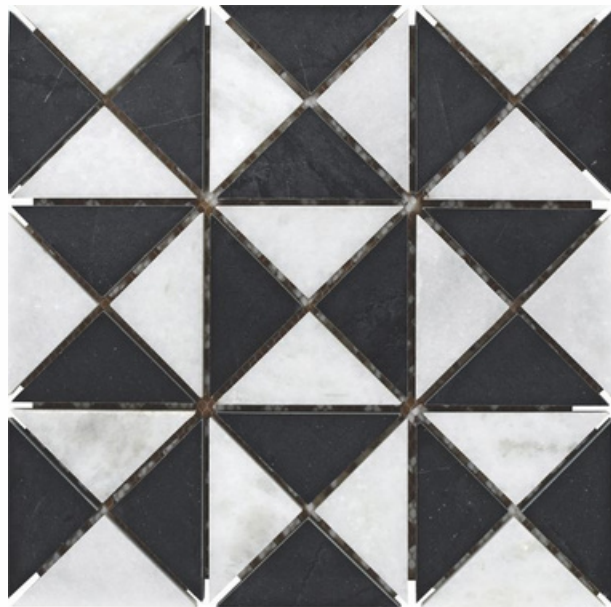

**120
CHIPS**

260 mm

SURFACE GLOSSY

ADELE CERAMICA

51001
INDIAN BLACK & WHITE
PATTERN - TRIANGLE (2)

SURFACE GLOSSY

ADELE CERAMICA

ADELE CERAMICA