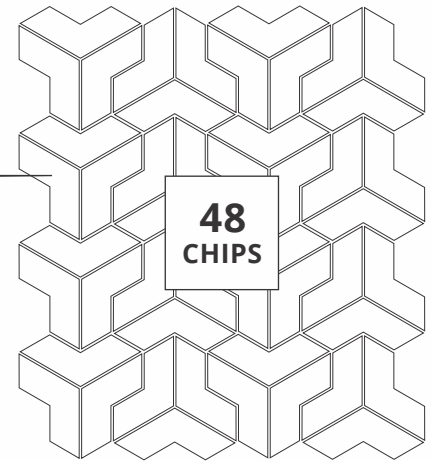

345 mm

SURFACE GLOSSY & MATT

64002
BASWARA, BLACK & GREEN

PATTERN - BOOMERANG

ADELE CERAMICA

SHEET SIZE

300 mm

CHIP SIZE
45x95mm