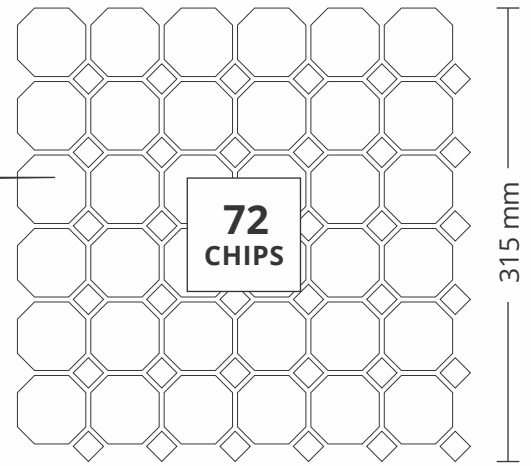

SURFACE GLOSSY

SHEET SIZE

305 mm

CHIP SIZE

48x48mm

15x15mm

ADELE CERAMICA

16001
BLACK & WHITE

PATTERN - BASKET WEAVES (2)

ADELE CERAMICA

SHEET SIZE

SURFACE GLOSSY

17002
INDIAN BLACK & WHITE
PATTERN - CHEVRON STRAIGHT (1)

SHEET SIZE

280 mm

CHIP SIZE
48x200mm