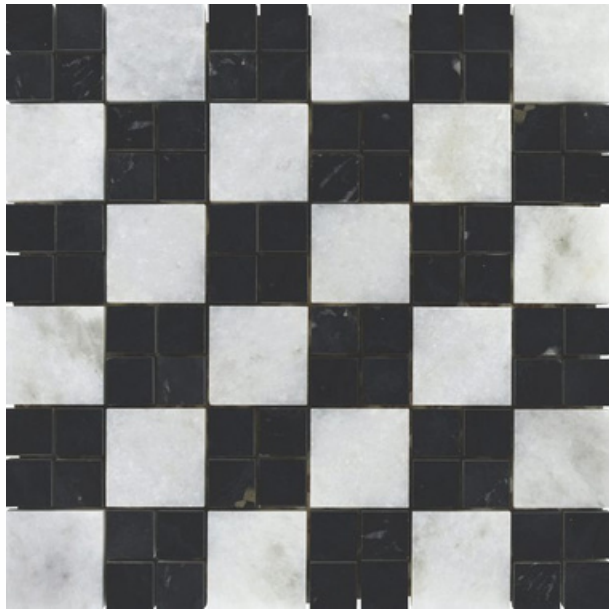

22001
INDIAN BLACK & WHITE
PATTERN - SQUARE (2)

ADELE CERAMICA