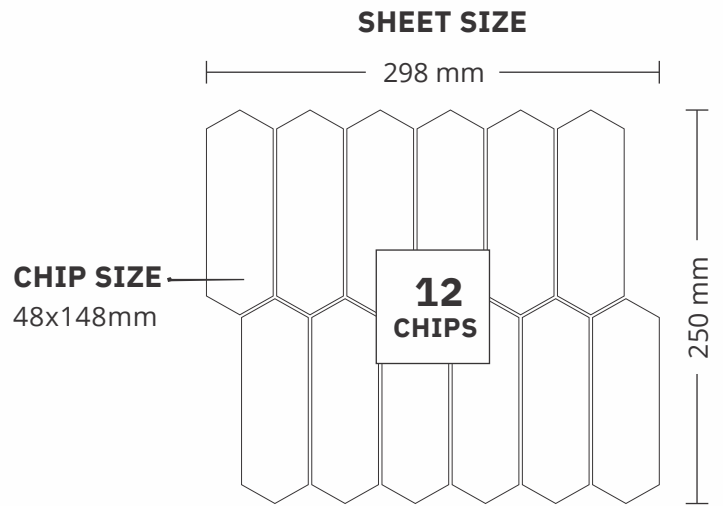

31010
BASWARA & RAIN FOREST
PATTERN - PICKET