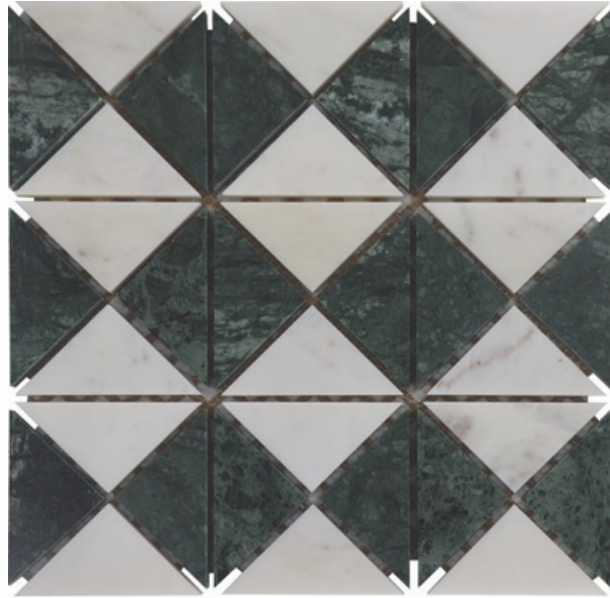

ADELE CERAMICA

51004
BASWARA & GREEN

PATTERN - TRIANGLE (2)