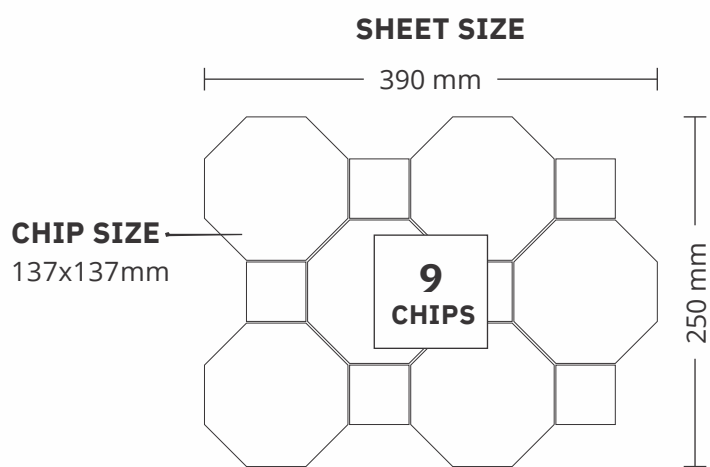

**43011
BASWARA & BLACK**

PATTERN - OCTAGON WITH SQUARE