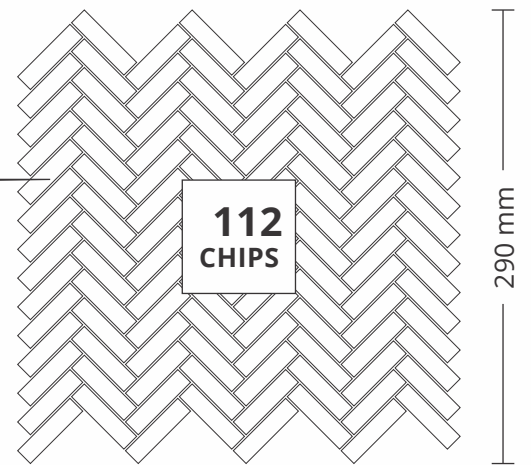

13001
WOOD GREY

PATTERN - HERRING BONE (2)

SHEET SIZE

275 mm

CHIP SIZE
12x48mm

SURFACE GLOSSY

ADELE CERAMICA

13010
FOREST & BASWARA
PATTERN - HERRING BONE (2)

ADELE CERAMICA

SHEET SIZE

275 mm

CHIP SIZE
12x48mm

290 mm

SURFACE GLOSSY

ADELE CERAMICA

14002
BLACK & WHITE