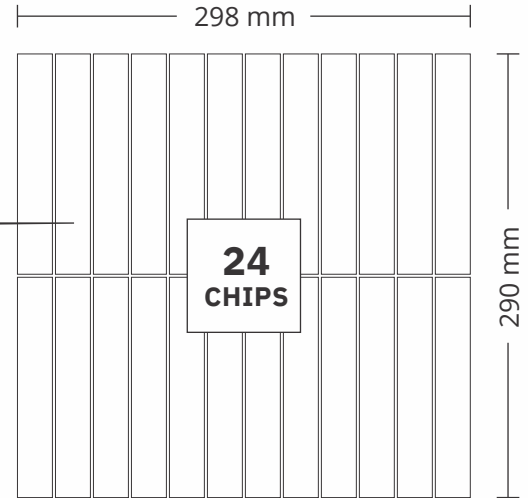

ADELE CERAMICA

24002
INDIAN BLACK & WHITE
PATTERN - STRIPS (1)

ADELE CERAMICA

SHEET SIZE

SURFACE GLOSSY