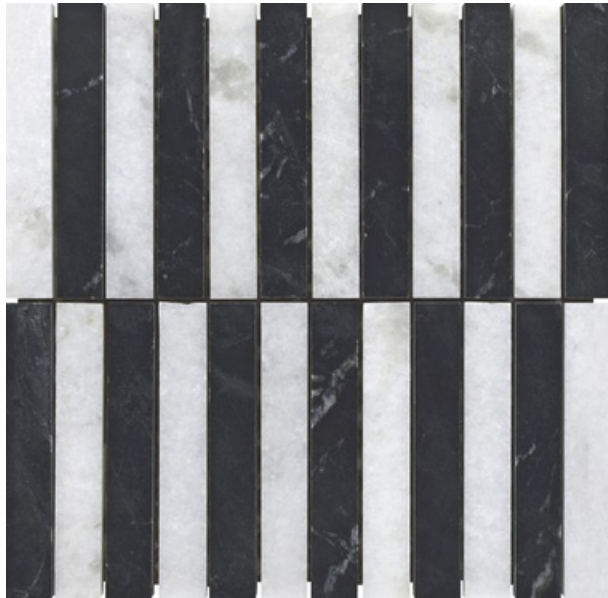

24002
INDIAN BLACK & WHITE
PATTERN - STRIPS (1)

ADELE CERAMICA