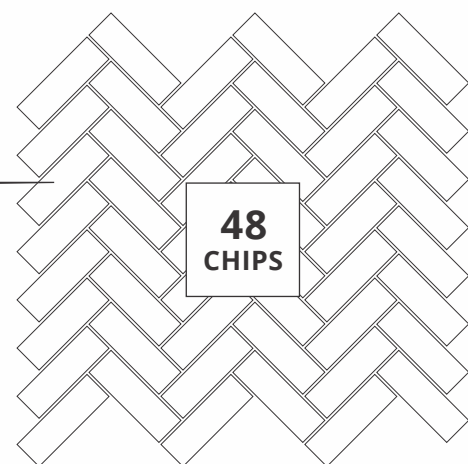

SHEET SIZE

SURFACE GLOSSY

ADELE CERAMICA

10005
BASWARA & GREEN
PATTERN - BASKET WEAVES (1)

ADELE CERAMICA

SHEET SIZE

298 mm

CHIP SIZE
45x51mm

SURFACE GLOSSY

ADELE CERAMICA

11003
INDIAN BLACK & WHITE
PATTERN - HERRING BONE (1)

ADELE CERAMICA

SHEET SIZE

285 mm

CHIP SIZE
23x73mm

315 mm

SURFACE GLOSSY

ADELE CERAMICA

11006
BASWARA & GREEN
PATTERN - HERRING BONE (1)

ADELE CERAMICA

SURFACE GLOSSY

SHEET SIZE

285 mm

CHIP SIZE
23x73mm