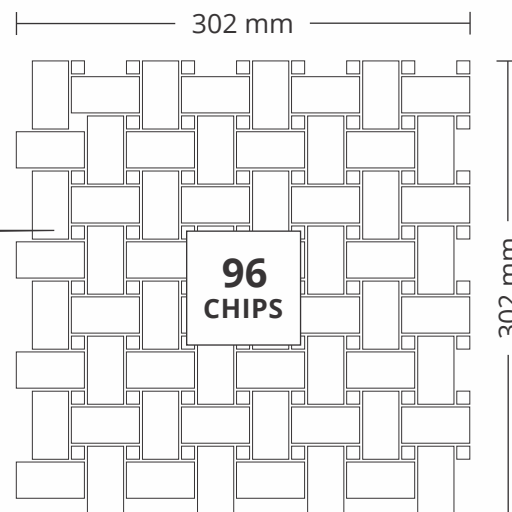

SURFACE GLOSSY

SHEET SIZE

305 mm

CHIP SIZE

48x48mm

15x15mm

ADELE CERAMICA

16001
BLACK & WHITE

PATTERN - BASKET WEAVES (2)

ADELE CERAMICA

SHEET SIZE

SURFACE GLOSSY

17002
INDIAN BLACK & WHITE
PATTERN - CHEVRON STRAIGHT (1)

SHEET SIZE

280 mm

CHIP SIZE
48x200mm