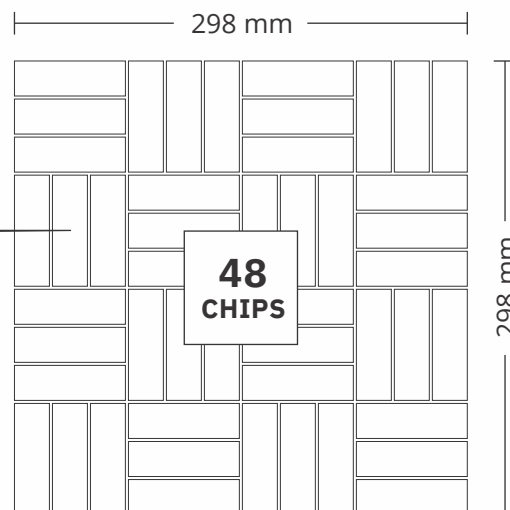

ADELE CERAMICA

37002
INDIAN BLACK & WHITE
PATTERN - WEAVES (1)

ADELE CERAMICA

SHEET SIZE

SURFACE GLOSSY