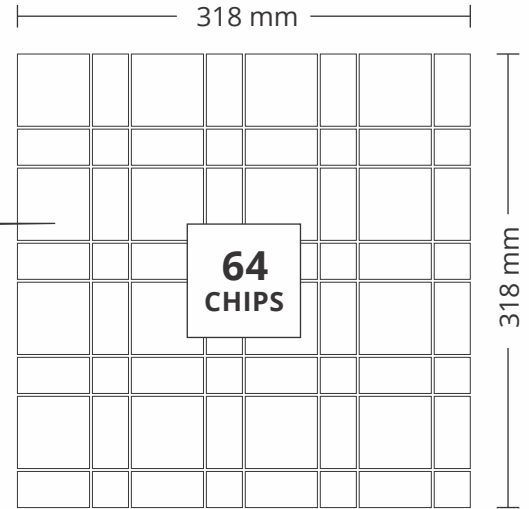

PATTERN - HEXAGON (1)

SHEET SIZE

301 mm

CHIP SIZE
48x55.4mm

298 mm

SURFACE GLOSSY

ADELE CERAMICA

1006
INDIAN WHITE
PATTERN - HEXAGON (1)

SURFACE GLOSSY

ADELE CERAMICA

7010
RAIN FOREST & BASAWARA
PATTERN - LATTICE (1)

ADELE CERAMICA

SHEET SIZE

CHIP SIZE

48x48mm

,
48x15mm

,
15x15mm

SURFACE GLOSSY

ADELE CERAMICA

8011
BASWARA & BLACK
PATTERN - LATTICE (2)

ADELE CERAMICA

SHEET SIZE

CHIP SIZE

50x50mm,
50x25mm,
25x25mm

SURFACE GLOSSY

ADELE CERAMICA

9001
INDIAN BLACK & WHITE
PATTERN - SQUARE (1)

ADELE CERAMICA

SHEET SIZE

CHIP SIZE
48x48mm

SURFACE GLOSSY

ADELE CERAMICA