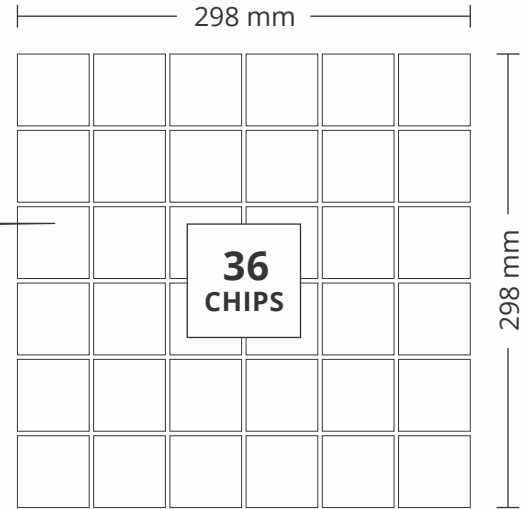

,
15x15mm

SURFACE GLOSSY

ADELE CERAMICA

8011
BASWARA & BLACK
PATTERN - LATTICE (2)

ADELE CERAMICA

SHEET SIZE

CHIP SIZE

50x50mm,
50x25mm,
25x25mm

SURFACE GLOSSY

ADELE CERAMICA

9001
INDIAN BLACK & WHITE
PATTERN - SQUARE (1)

ADELE CERAMICA

SHEET SIZE

CHIP SIZE
48x48mm

SURFACE GLOSSY

ADELE CERAMICA

9002
RAIN FOREST & WHITE
PATTERN - SQUARE (1)

ADELE CERAMICA

SHEET SIZE

CHIP SIZE
48x48mm

SURFACE GLOSSY

ADELE CERAMICA

10002
INDIAN BLACK & WHITE
PATTERN - BASKET WEAVES (1)

ADELE CERAMICA

SHEET SIZE

SURFACE GLOSSY

ADELE CERAMICA

10005
BASWARA & GREEN
PATTERN - BASKET WEAVES (1)

ADELE CERAMICA

SHEET SIZE

298 mm

CHIP SIZE
45x51mm