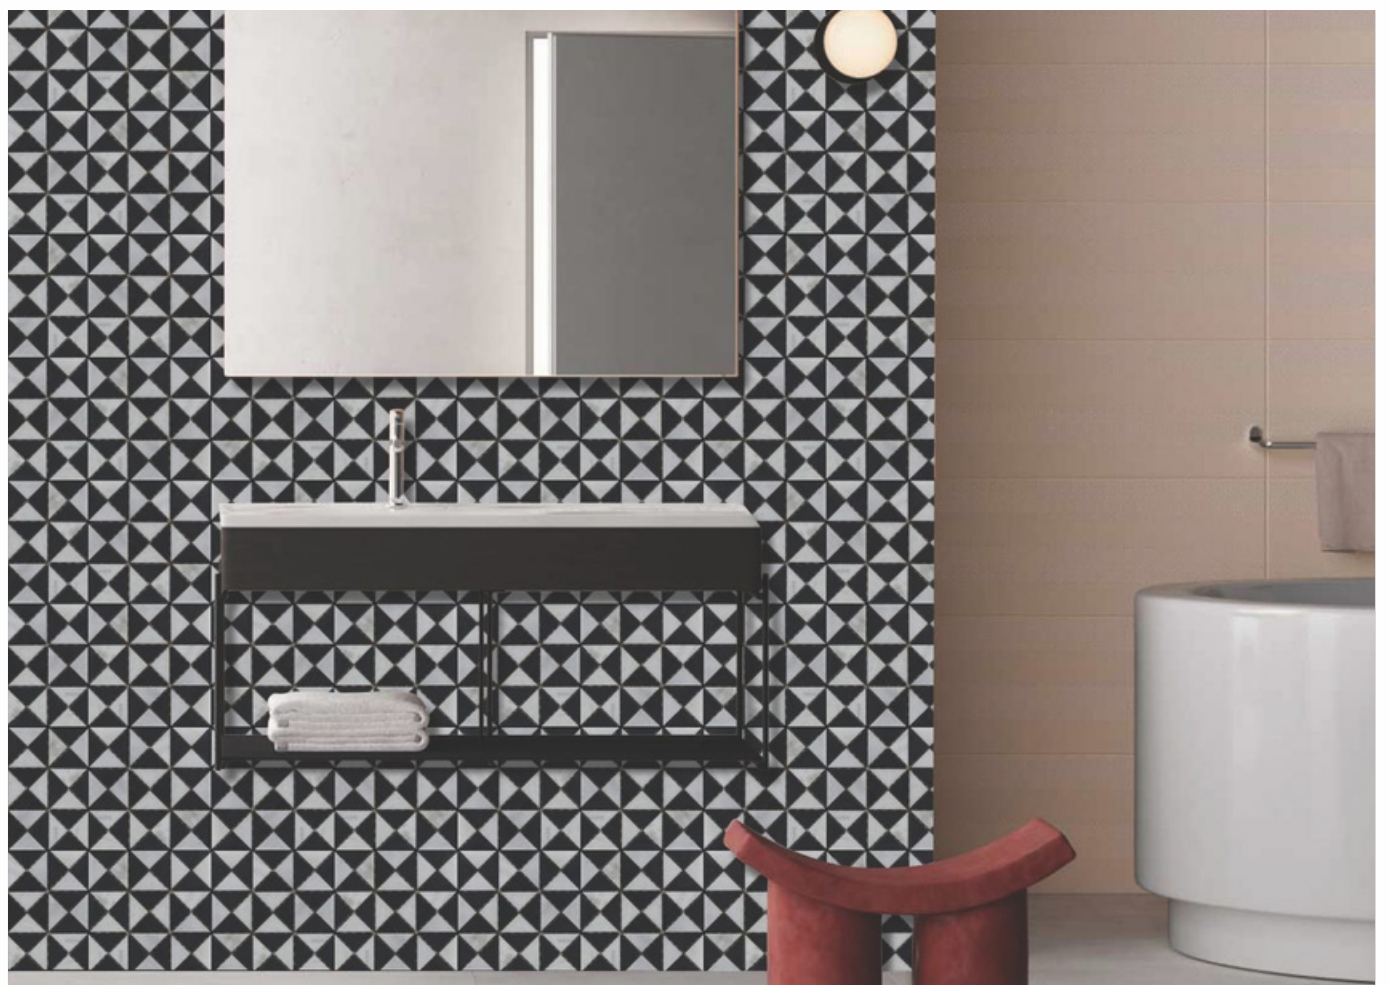

**120
CHIPS**

260 mm

SURFACE GLOSSY

ADELE CERAMICA

51001
INDIAN BLACK & WHITE
PATTERN - TRIANGLE (2)

SURFACE GLOSSY

ADELE CERAMICA

ADELE CERAMICA