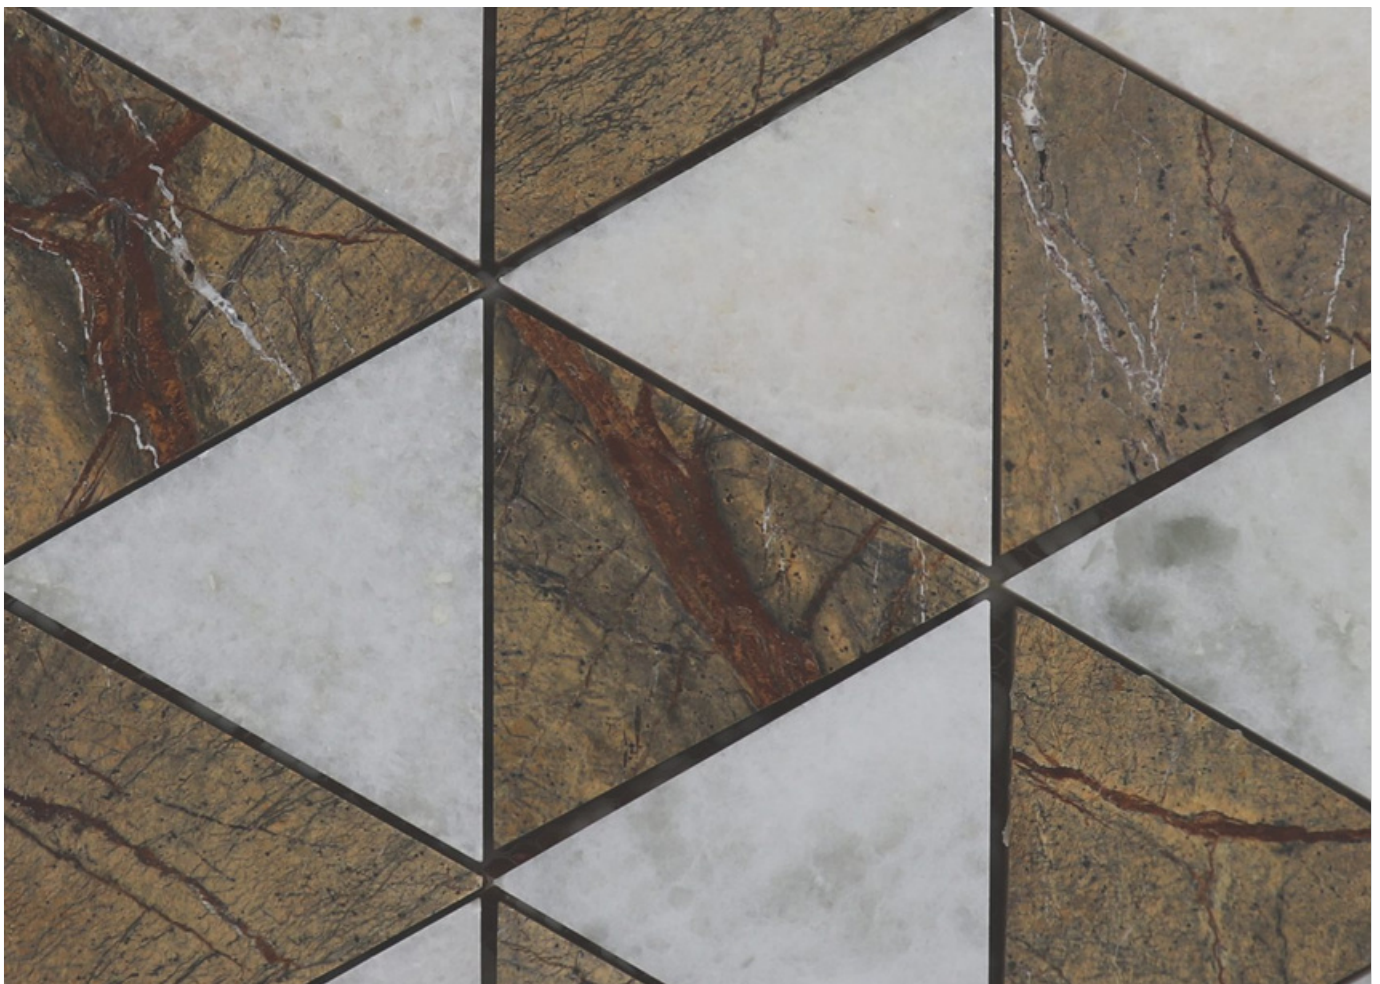

SURFACE GLOSSY

ADELE CERAMICA

52004
WHITE & FOREST YELLOW
PATTERN - TRIANGLE (3)

ADELE CERAMICA

SURFACE GLOSSY

52011
BASWARRA & BLACK
PATTERN - TRIANGLE (3)

ADELE CERAMICA

SURFACE GLOSSY