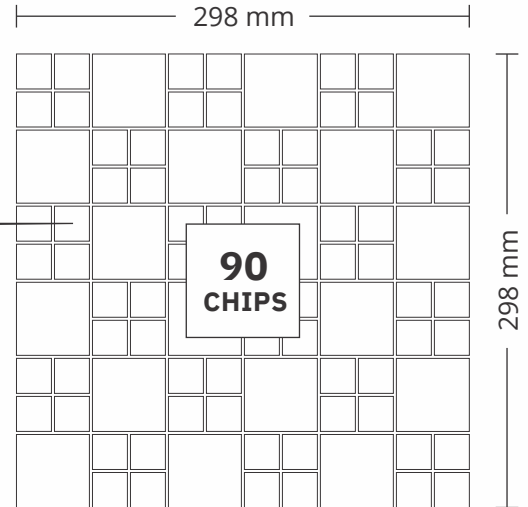

CHIP SIZE

48x48mm

15x15mm

ADELE CERAMICA

21001
INDIAN BLACK & WHITE
PATTERN - STAKE BONE (2)

ADELE CERAMICA

SHEET SIZE

CHIP SIZE
45x95mm

SURFACE GLOSSY

ADELE CERAMICA

21002
INDIAN WHITE

PATTERN - STAKE BONE (2)

ADELE CERAMICA

SHEET SIZE

CHIP SIZE
45x95mm

SURFACE GLOSSY

ADELE CERAMICA

22001
INDIAN BLACK & WHITE
PATTERN - SQUARE (2)

ADELE CERAMICA

SURFACE GLOSSY

SHEET SIZE

CHIP SIZE

23x23mm

,
48x48mm

SHEET SIZE

292 mm

CHIP SIZE
12x96mm

**63
CHIPS**

292 mm

SURFACE GLOSSY

ADELE CERAMICA

23003
MAKRANA PINK