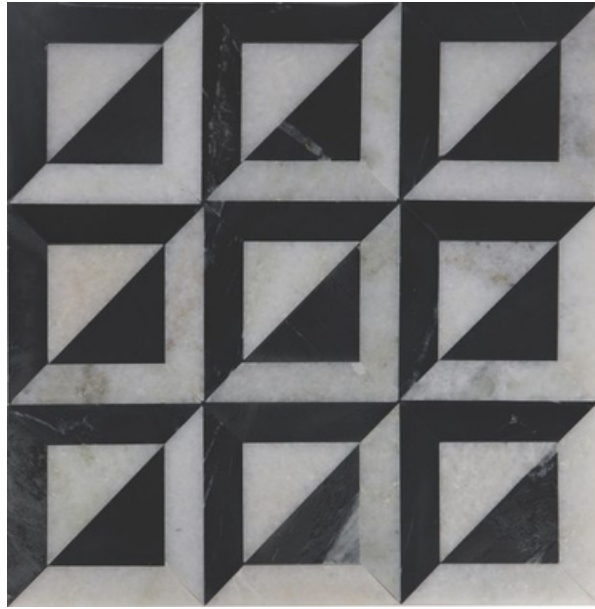

72001
INDIAN BLACK & WHITE SPACELESS
PATTERN - MOSAIC (1)