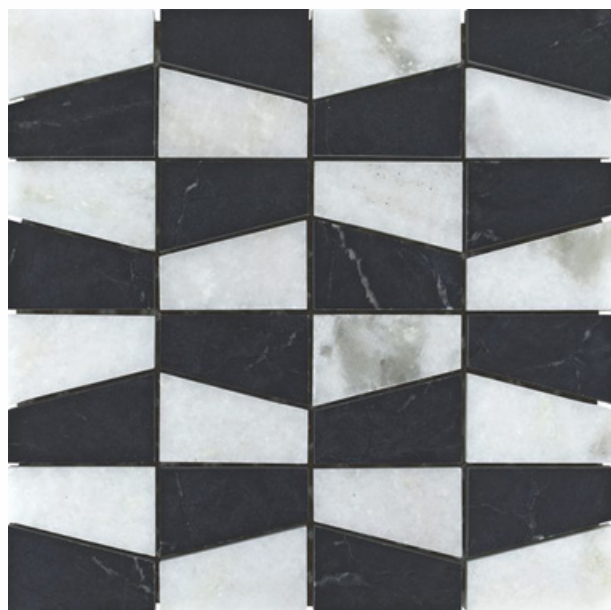

275 mm

320 mm

CHIP SIZE

30x60mm,
30x150mm
,
30x212mm

**25
CHIPS**

SURFACE GLOSSY

ADELE CERAMICA

29001
INDIAN BLACK & WHITE
PATTERN - MOSAIC (1)

SURFACE GLOSSY

ADELE CERAMICA

SHEET SIZE

298 mm

CHIP SIZE
73.5x2.5mm

ADELE CERAMICA

30001
INDIAN BLACK & WHITE
PATTERN - LONG HERRING BONE

ADELE CERAMICA