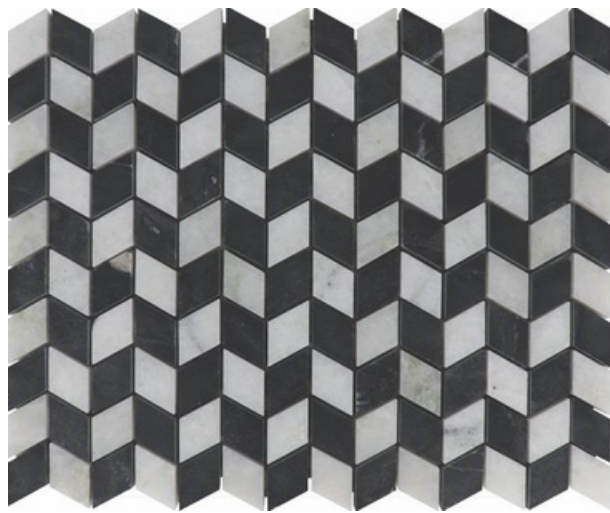

ADELE CERAMICA

76001
INDIAN BLACK & WHITE
PATTERN - DIAMONDS (2)

ADELE CERAMICA