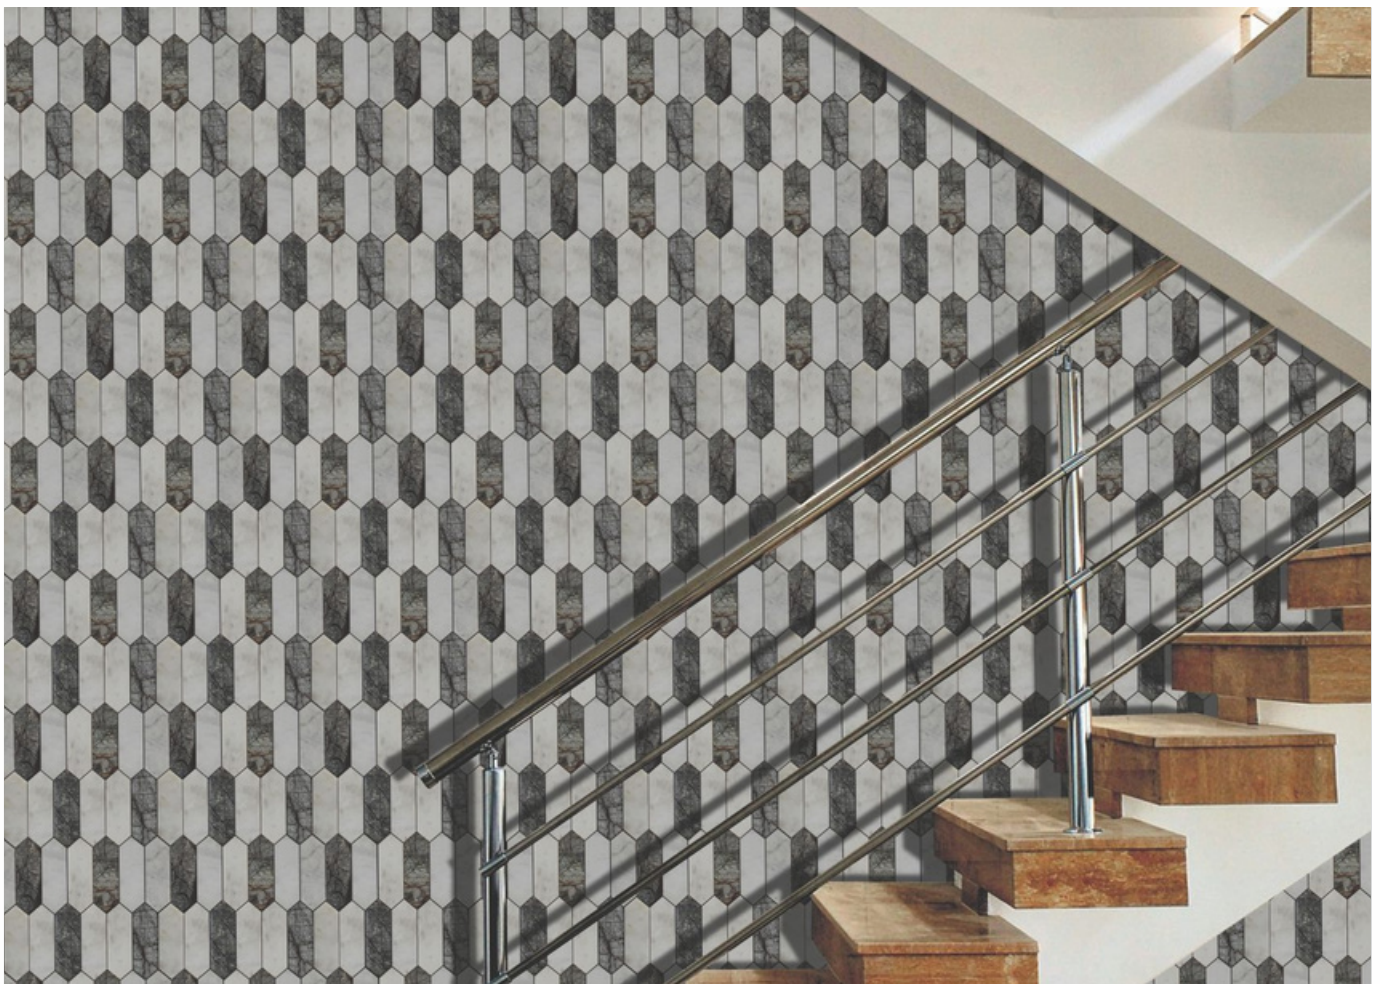

SURFACE GLOSSY

ADELE CERAMICA

31010
BASWARA & RAIN FOREST
PATTERN - PICKET

SURFACE GLOSSY

ADELE CERAMICA

37002
INDIAN BLACK & WHITE
PATTERN - WEAVES (1)

ADELE CERAMICA

SHEET SIZE