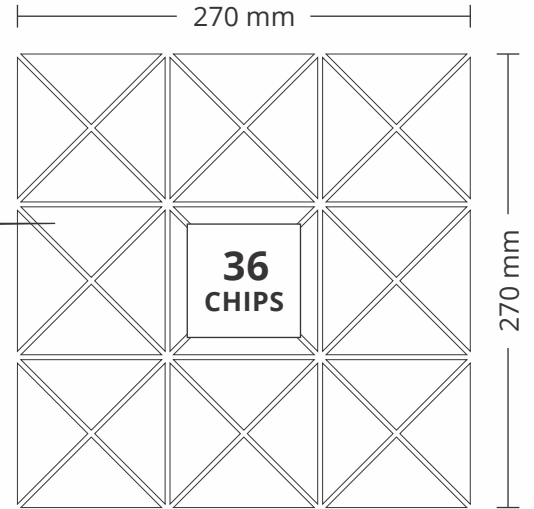

ADELE CERAMICA

51004
BASWARA & GREEN

PATTERN - TRIANGLE (2)

SHEET SIZE

CHIP SIZE
42x84mm

SURFACE GLOSSY