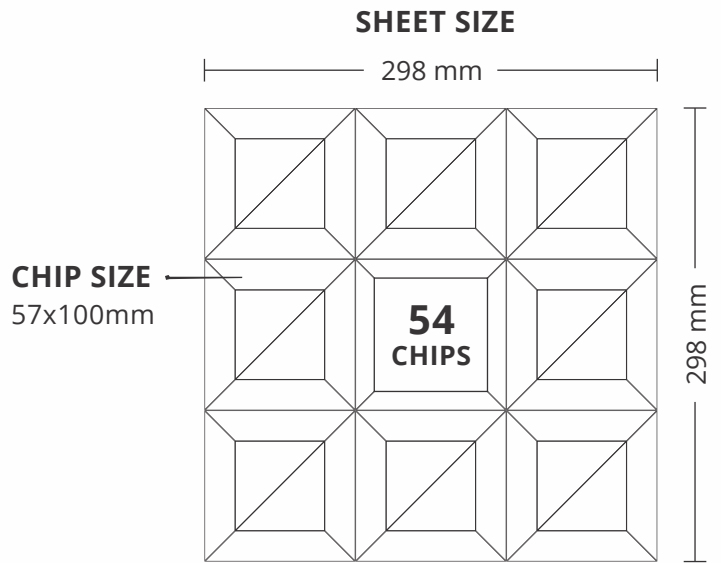

72001
INDIAN BLACK & WHITE SPACELESS
PATTERN - MOSAIC (1)