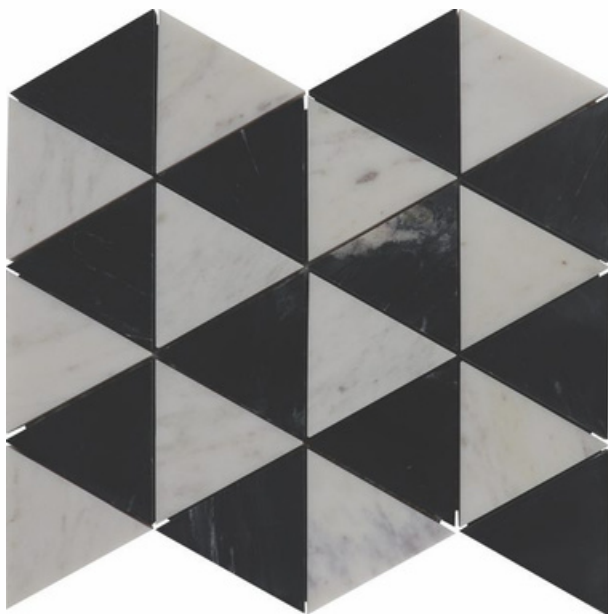

SURFACE GLOSSY

ADELE CERAMICA

52004
WHITE & FOREST YELLOW
PATTERN - TRIANGLE (3)

ADELE CERAMICA

SURFACE GLOSSY

52011
BASWARRA & BLACK
PATTERN - TRIANGLE (3)

ADELE CERAMICA

SURFACE GLOSSY