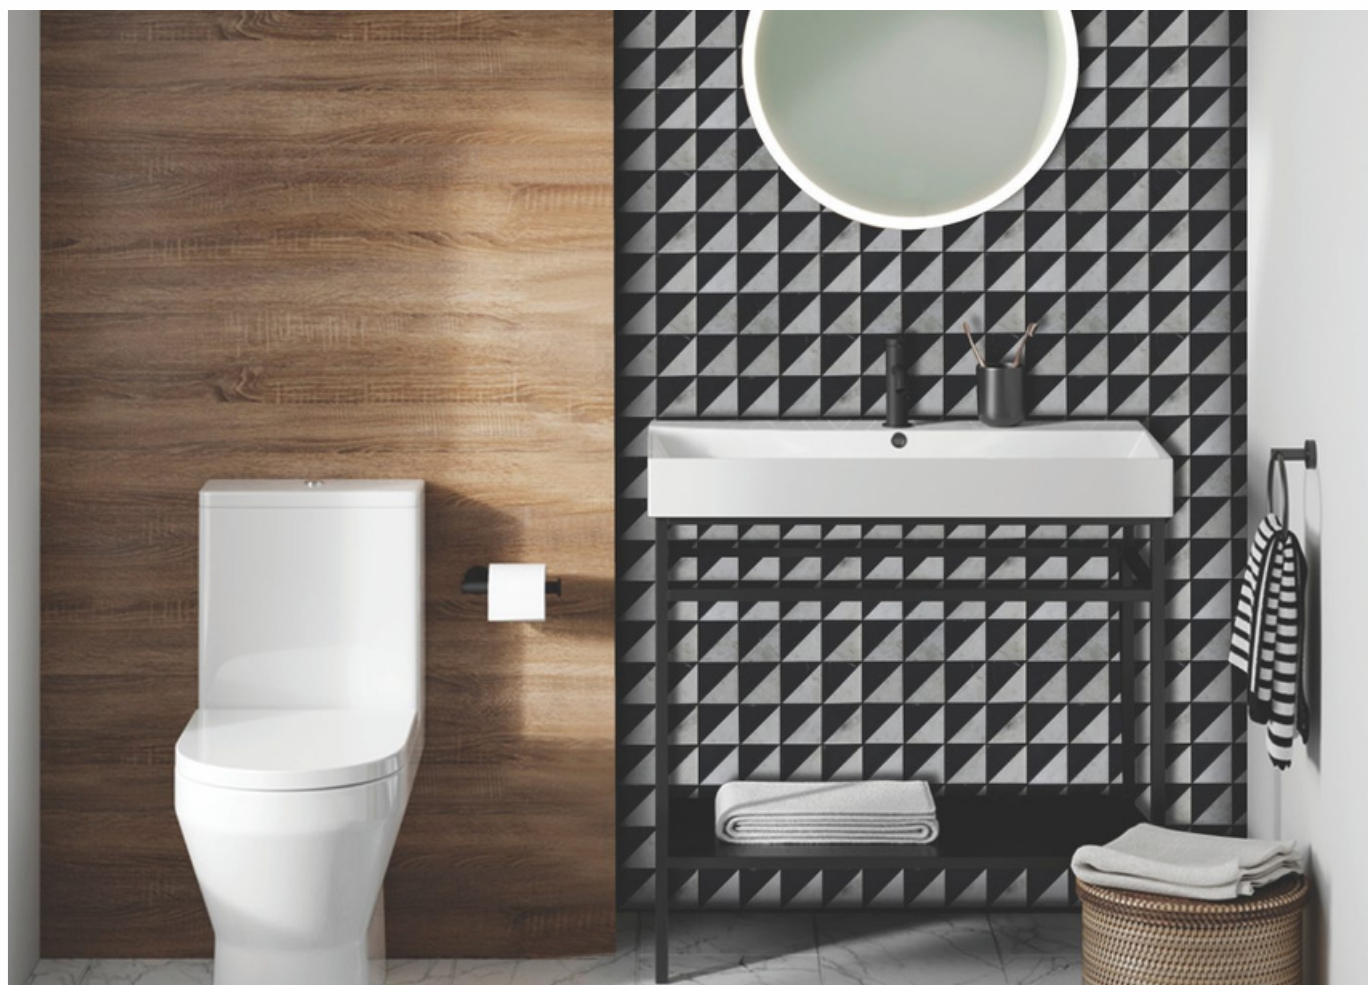

SURFACE GLOSSY