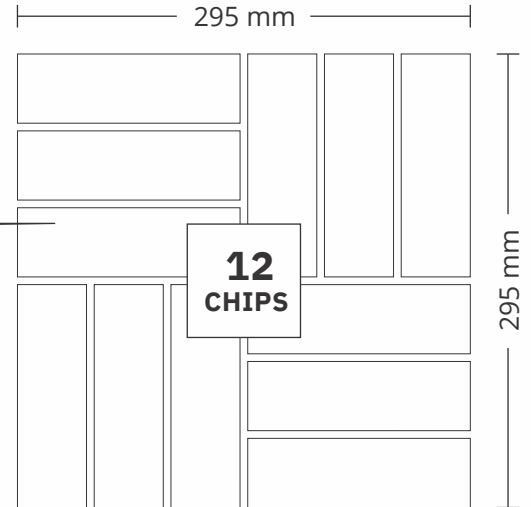

ADELE CERAMICA

47001
INDIAN BLACK & WHITE
PATTERN - LONG WEAVES (2)

ADELE CERAMICA

SHEET SIZE

SURFACE GLOSSY