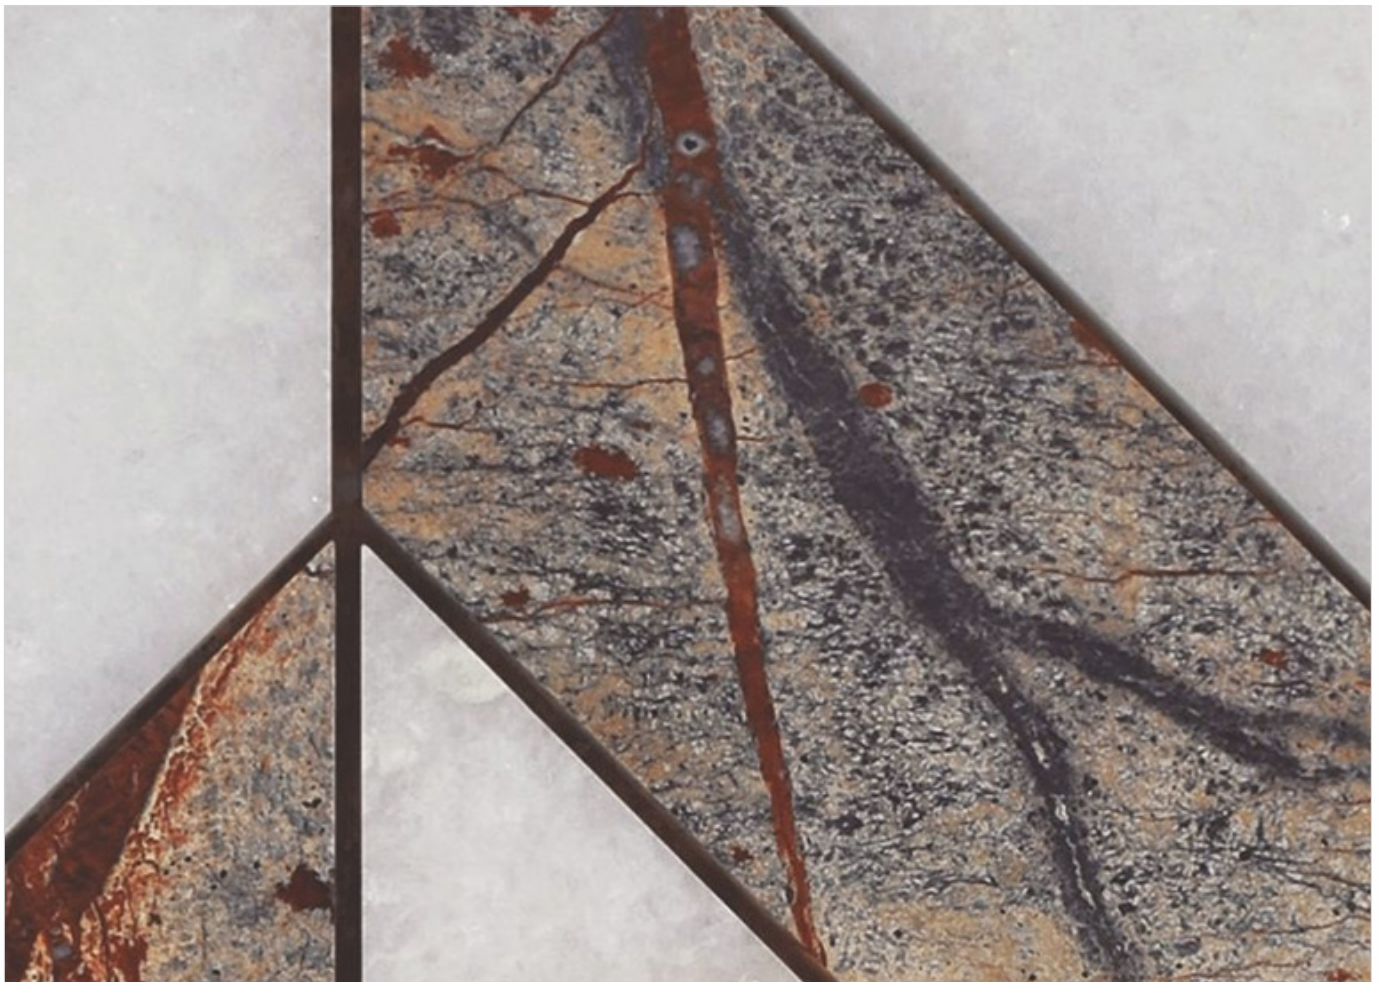

ADELE CERAMICA

17005
WHITE & RAIN FOREST
PATTERN - CHEVRON ZIG-ZAG (1)

SURFACE GLOSSY

ADELE CERAMICA