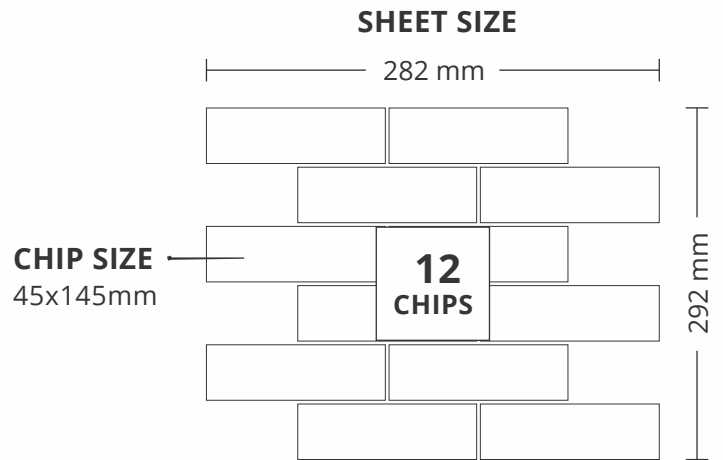

ADELE CERAMICA

SHEET SIZE

301 mm

CHIP SIZE
48x55.4mm

**42
CHIPS**

298 mm

SURFACE GLOSSY

1007
INDIAN BLACK
PATTERN - HEXAGON (1)

ADELE CERAMICA

SHEET SIZE

301 mm

CHIP SIZE
48x55.4mm

298 mm

SURFACE GLOSSY

1010
RAIN FOREST & BASWARA
PATTERN - HEXAGON (1)

SHEET SIZE

301 mm

CHIP SIZE
48x55.4mm

SURFACE GLOSSY

ADELE CERAMICA

1016
MAKRANA PINK

PATTERN - HEXAGON (1)

ADELE CERAMICA

SHEET SIZE

301 mm

CHIP SIZE
48x55.4mm

**42
CHIPS**

298 mm

SURFACE GLOSSY

ADELE CERAMICA

2002
INDIAN WHITE
PATTERN - RECTANGLE (1)

ADELE CERAMICA