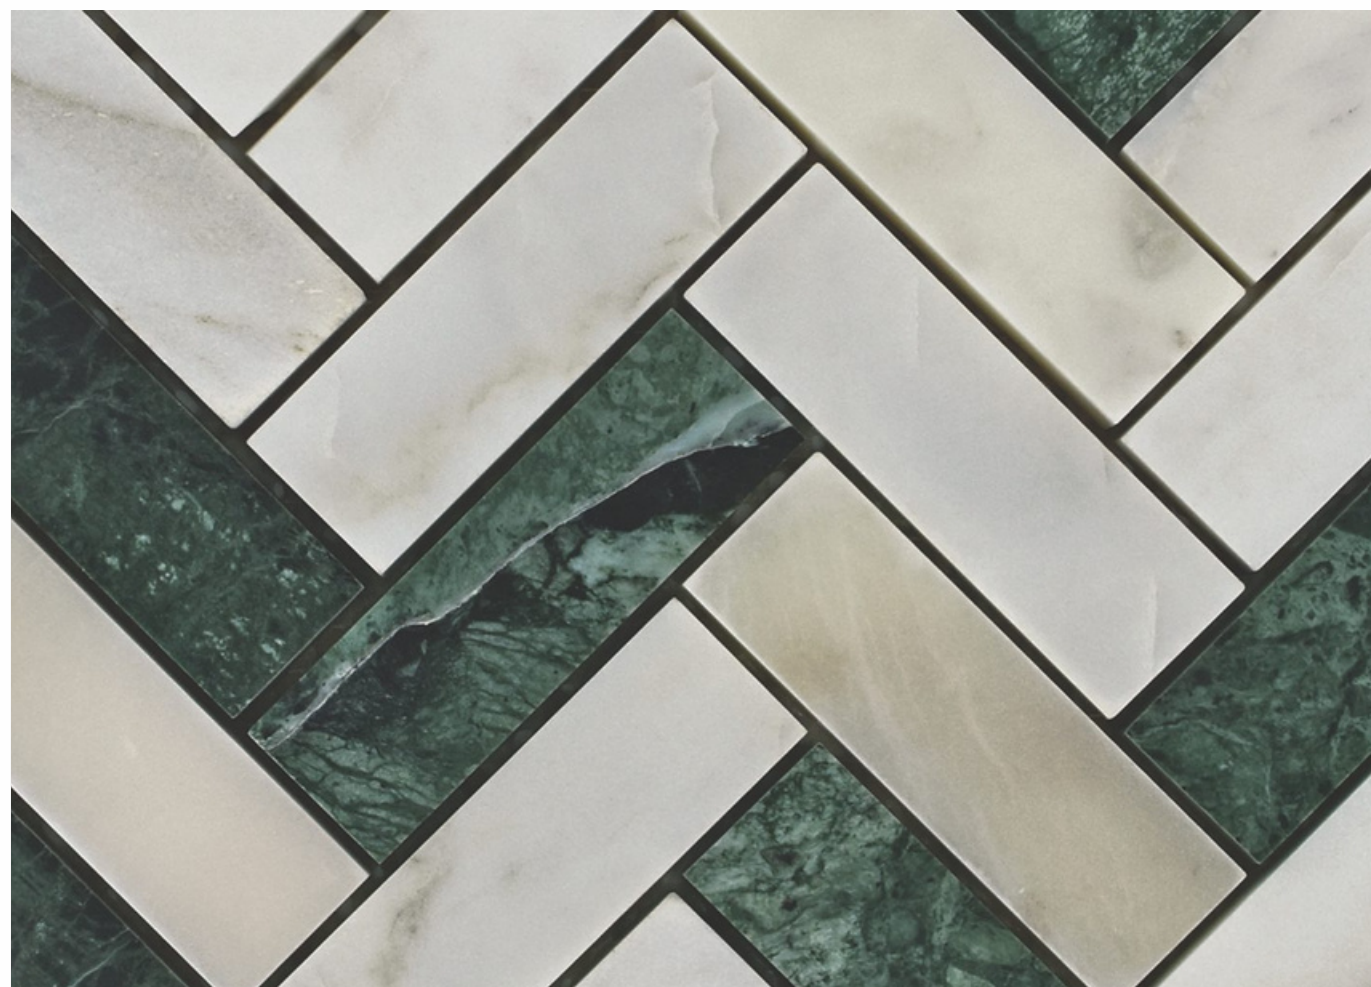

ADELE CERAMICA

11006
BASWARA & GREEN
PATTERN - HERRING BONE (1)

ADELE CERAMICA

SURFACE GLOSSY

SHEET SIZE

285 mm

CHIP SIZE
23x73mm

315 mm