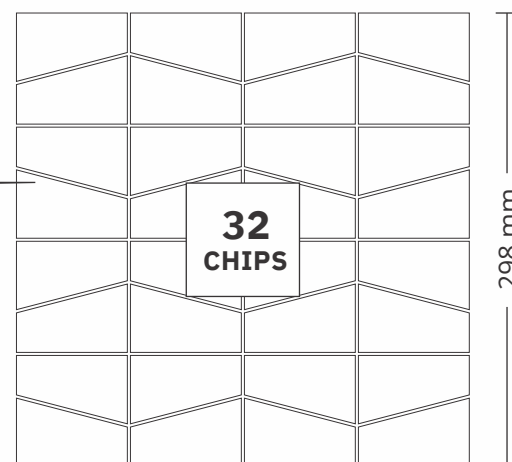

SHEET SIZE

CHIP SIZE

23x48mm,
23x98mm,
23x148mm
,
23x198mm

SURFACE GLOSSY

ADELE CERAMICA

28001
INDIAN BLACK & WHITE
PATTERN - RANDOM STRIPS (2)

ADELE CERAMICA

SHEET SIZE

275 mm

320 mm

CHIP SIZE

30x60mm,
30x150mm
,
30x212mm

**25
CHIPS**

SURFACE GLOSSY

ADELE CERAMICA

29001
INDIAN BLACK & WHITE
PATTERN - MOSAIC (1)

SURFACE GLOSSY

ADELE CERAMICA

SHEET SIZE

298 mm

CHIP SIZE
73.5x2.5mm

ADELE CERAMICA

30001
INDIAN BLACK & WHITE
PATTERN - LONG HERRING BONE

ADELE CERAMICA