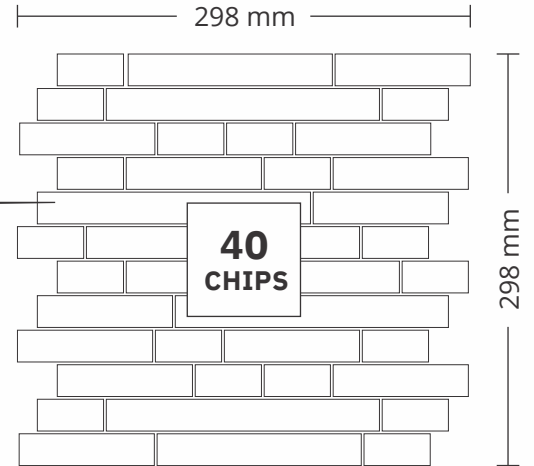

PATTERN - KIT KAT

ADELE CERAMICA

SHEET SIZE

292 mm

CHIP SIZE
12x96mm

**63
CHIPS**

292 mm

SURFACE GLOSSY

SHEET SIZE

CHIP SIZE

23x48mm,
23x98mm,
23x148mm
,
23x198mm

SURFACE GLOSSY

ADELE CERAMICA

28001
INDIAN BLACK & WHITE
PATTERN - RANDOM STRIPS (2)

ADELE CERAMICA

SHEET SIZE