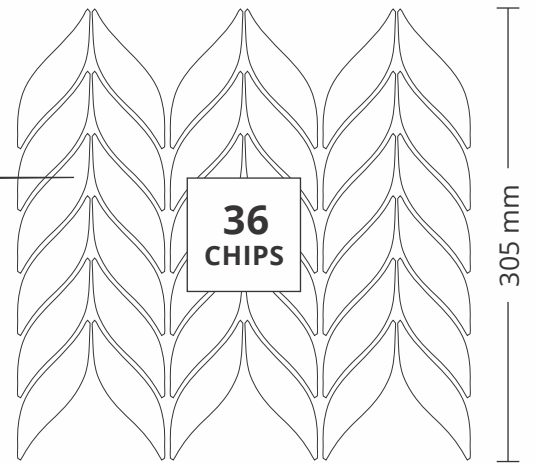

ADELE CERAMICA

SHEET SIZE

275 mm

CHIP SIZE
12x48mm

290 mm

SURFACE GLOSSY

ADELE CERAMICA

14002
BLACK & WHITE

PATTERN - LEAF

ADELE CERAMICA

SURFACE GLOSSY

SHEET SIZE

255 mm

CHIP SIZE
27x107mm

**36
CHIPS**

305 mm

ADELE CERAMICA

14003
RAIN FORSTE & WHITE

PATTERN - LEAF

ADELE CERAMICA

SURFACE GLOSSY

SHEET SIZE

255 mm

CHIP SIZE
27x107mm

36
CHIPS

305 mm

ADELE CERAMICA

15001
INDIAN BLACK & WHITE
PATTERN - OCTAGON

ADELE CERAMICA

SHEET SIZE

305 mm

CHIP SIZE