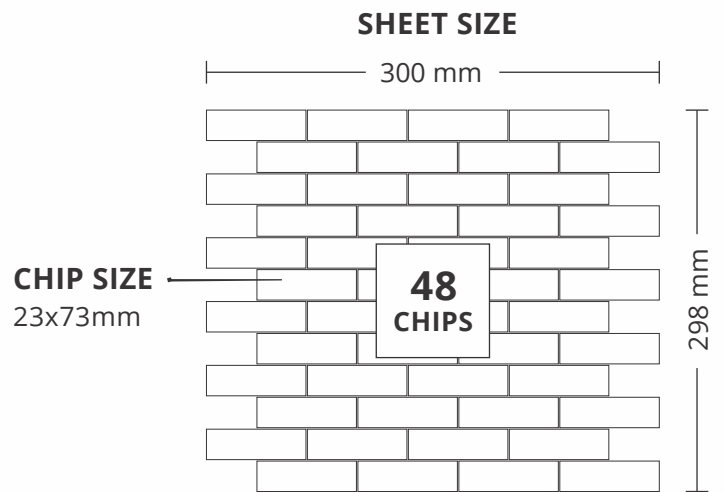

58008
BASWARA & RAIN FOREST
PATTERN - BRICK BONE (4)

ADELE CERAMICA

SURFACE GLOSSY