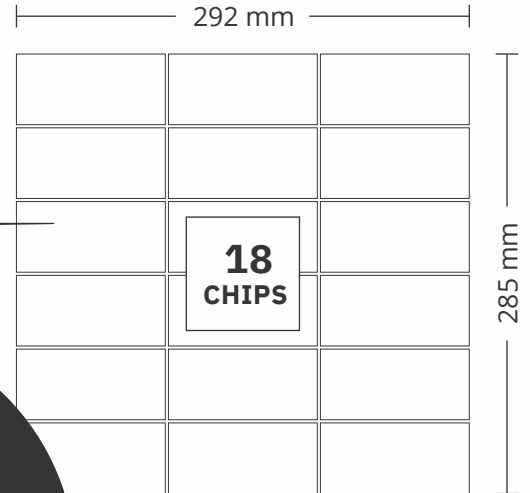

ADELE CERAMICA

ADELE CERAMICA

19001
BLACK & WHITE

PATTERN - SQUARE WITH DOT

SURFACE GLOSSY

ADELE CERAMICA

SHEET SIZE

310 mm

CHIP SIZE

48x48mm

15x15mm

ADELE CERAMICA

21001
INDIAN BLACK & WHITE
PATTERN - STAKE BONE (2)

ADELE CERAMICA

SHEET SIZE

CHIP SIZE
45x95mm

SURFACE GLOSSY

ADELE CERAMICA

21002
INDIAN WHITE

PATTERN - STAKE BONE (2)

ADELE CERAMICA

SHEET SIZE

CHIP SIZE
45x95mm

SURFACE GLOSSY