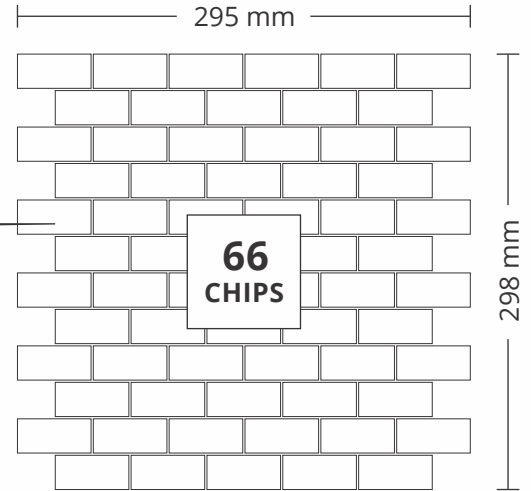

SURFACE GLOSSY

ADELE CERAMICA

4003
INDIAN BLACK & WHITE
PATTERN - STAKE BONE (1)

ADELE CERAMICA

SHEET SIZE

298 mm

CHIP SIZE
23x48mm

298 mm

SURFACE GLOSSY

ADELE CERAMICA

5010
RAIN FOREST & BASWARA
PATTERN - BRICK BONE (1)

ADELE CERAMICA

SHEET SIZE

CHIP SIZE
23x48mm

SURFACE GLOSSY

ADELE CERAMICA

7001
BLACK & WHITE

PATTERN - LATTICE (1)

ADELE CERAMICA

SHEET SIZE

CHIP SIZE

48x48mm

,
48x15mm

,
15x15mm