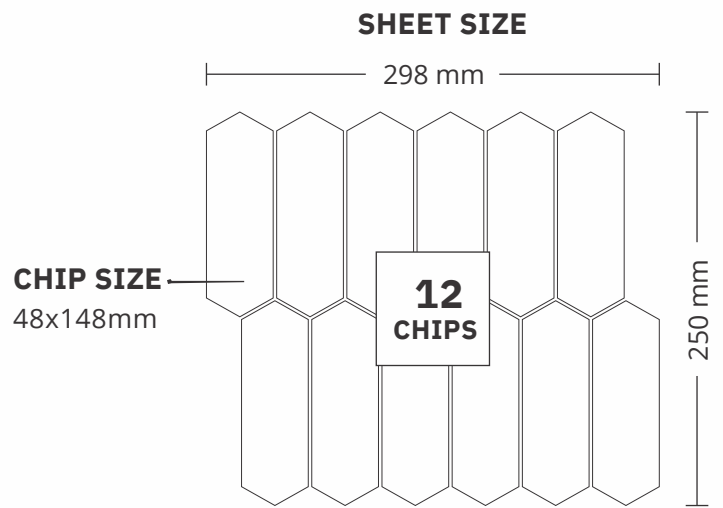

SHEET SIZE

CHIP SIZE

23x48mm,
23x98mm,
23x148mm
,
23x198mm

SURFACE GLOSSY

ADELE CERAMICA

28001
INDIAN BLACK & WHITE
PATTERN - RANDOM STRIPS (2)

ADELE CERAMICA

SHEET SIZE

275 mm

320 mm

CHIP SIZE

30x60mm,
30x150mm
,
30x212mm

**25
CHIPS**

SURFACE GLOSSY

ADELE CERAMICA

29001
INDIAN BLACK & WHITE
PATTERN - MOSAIC (1)

SURFACE GLOSSY

ADELE CERAMICA

SHEET SIZE

298 mm

CHIP SIZE
73.5x2.5mm

ADELE CERAMICA

30001
INDIAN BLACK & WHITE
PATTERN - LONG HERRING BONE

ADELE CERAMICA

SHEET SIZE

250 mm

CHIP SIZE
23x150mm

335 mm

SURFACE GLOSSY

ADELE CERAMICA

31001
INDIAN BLACK & WHITE
PATTERN - PICKET

ADELE CERAMICA