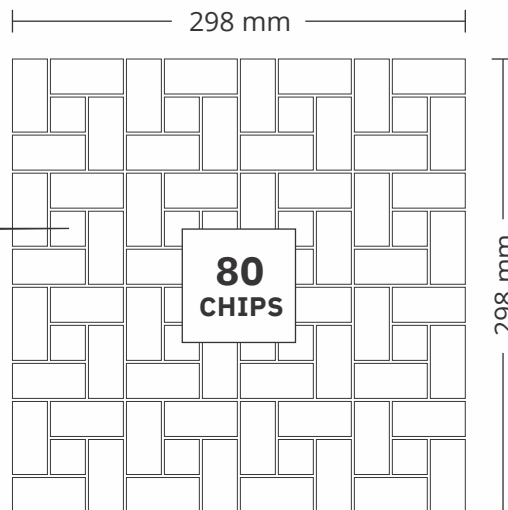

,
23x48mm

**80
CHIPS**

298 mm

SURFACE GLOSSY

ADELE CERAMICA

**38010
RAIN FOREST & BASWARA**

PATTERN - PINWHEEL

SHEET SIZE