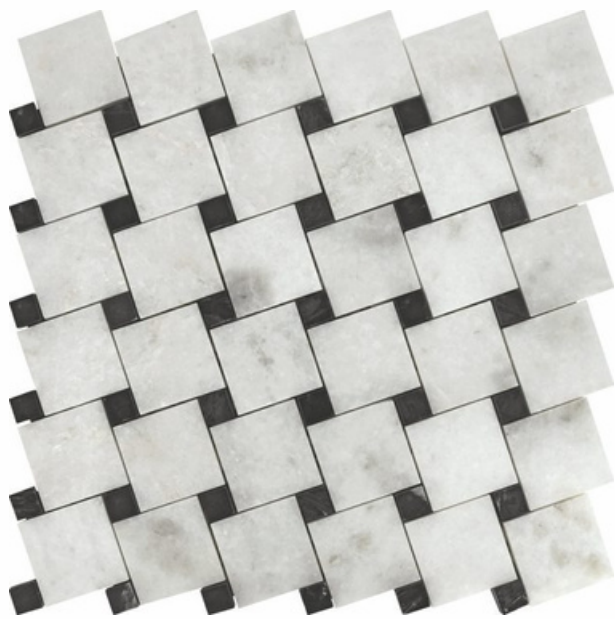

ADELE CERAMICA

ADELE CERAMICA

19001
BLACK & WHITE

PATTERN - SQUARE WITH DOT

SURFACE GLOSSY

ADELE CERAMICA

SHEET SIZE

310 mm