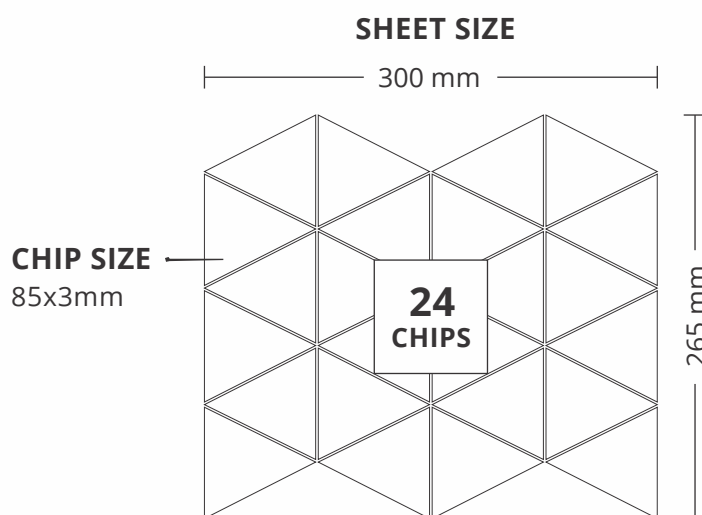

ADELE CERAMICA

52001
INDIAN BLACK & WHITE
PATTERN - TRIANGLE (3)

ADELE CERAMICA

SURFACE GLOSSY