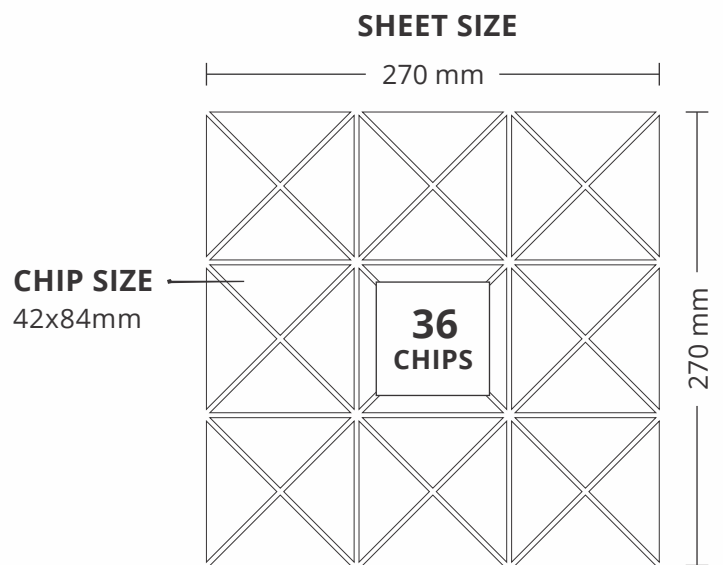

ADELE CERAMICA

51001
INDIAN BLACK & WHITE
PATTERN - TRIANGLE (2)

SURFACE GLOSSY

ADELE CERAMICA