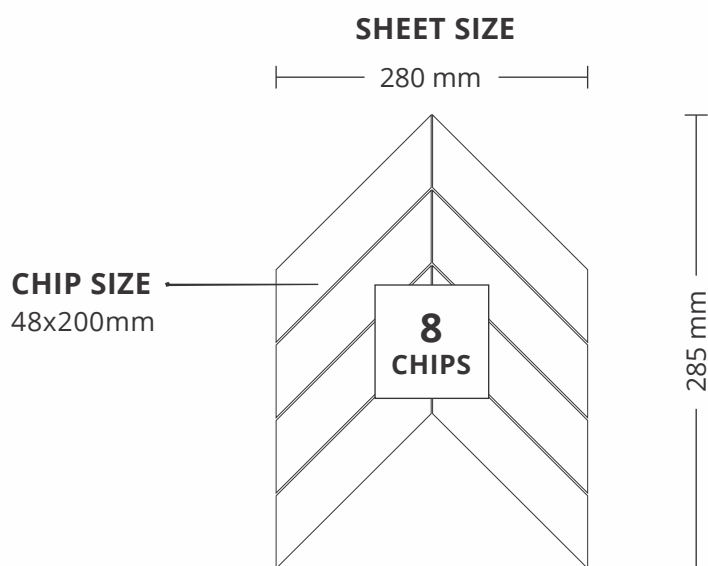

ADELE CERAMICA

17003
INDIAN BLACK & WHITE
PATTERN - CHEVRON ZIG-ZAG (1)

SURFACE GLOSSY

ADELE CERAMICA