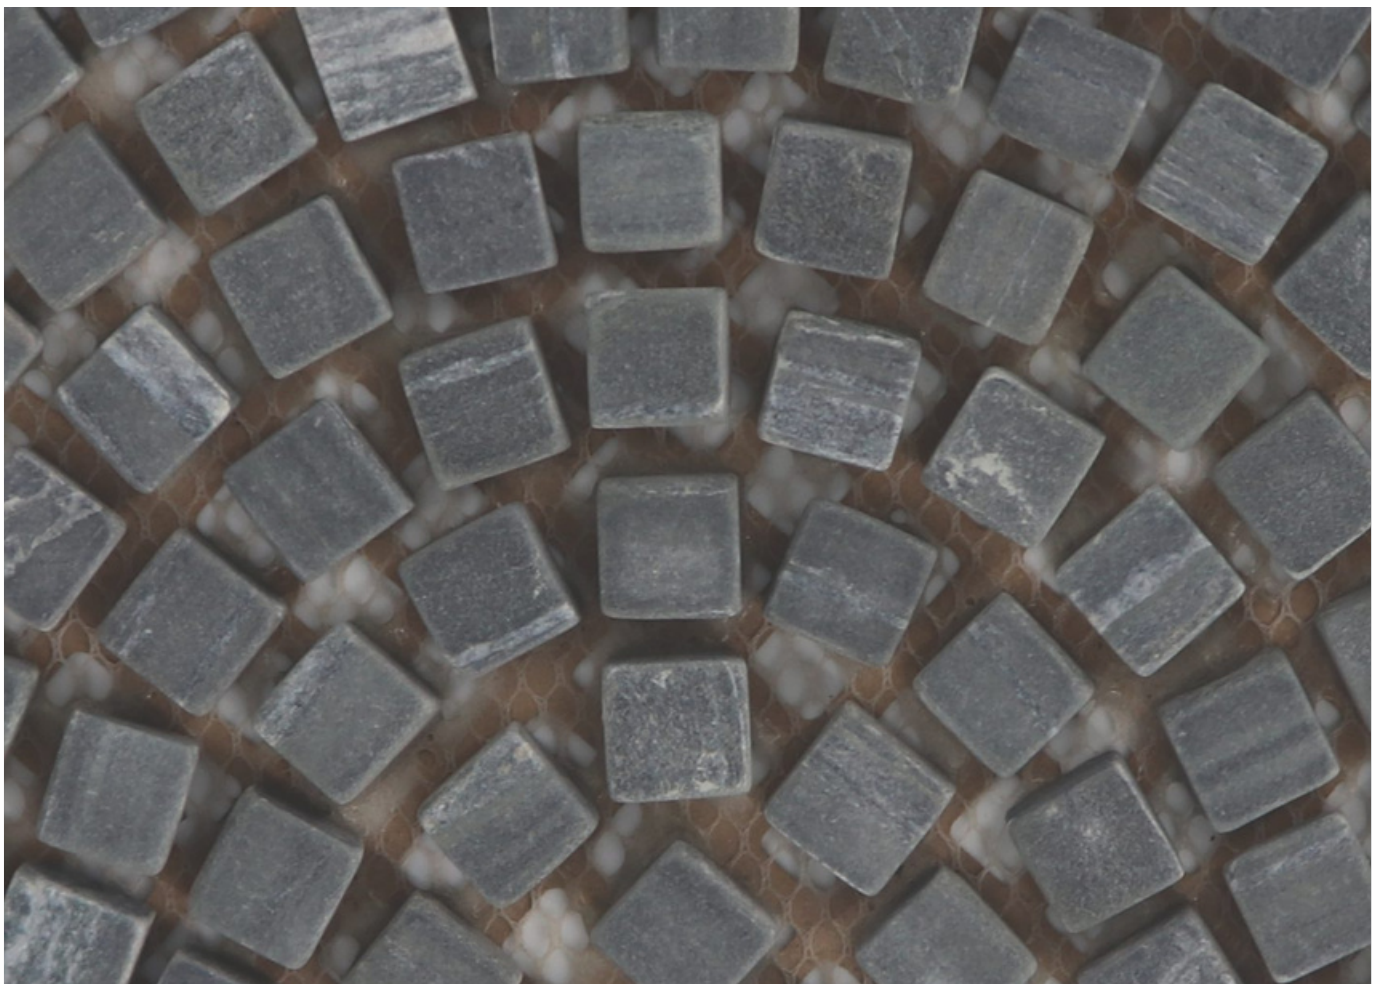

SHEET SIZE

295 mm

CHIP SIZE
15x15mm

**98
CHIPS**

250 mm

SURFACE MATT