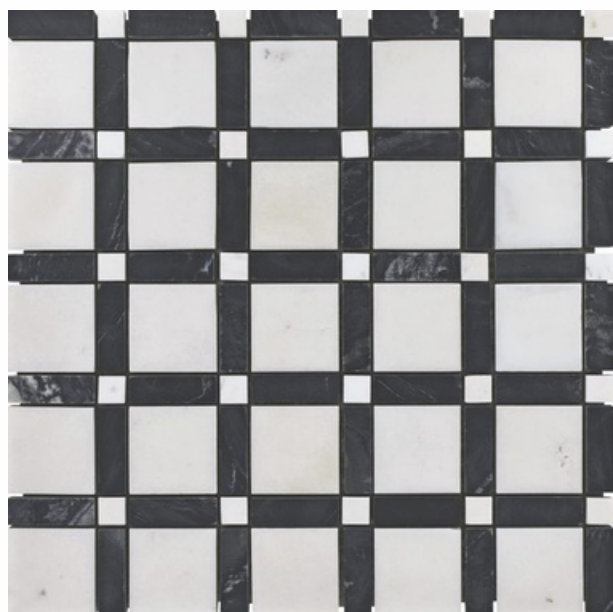

ADELE CERAMICA

7001
BLACK & WHITE

PATTERN - LATTICE (1)

ADELE CERAMICA