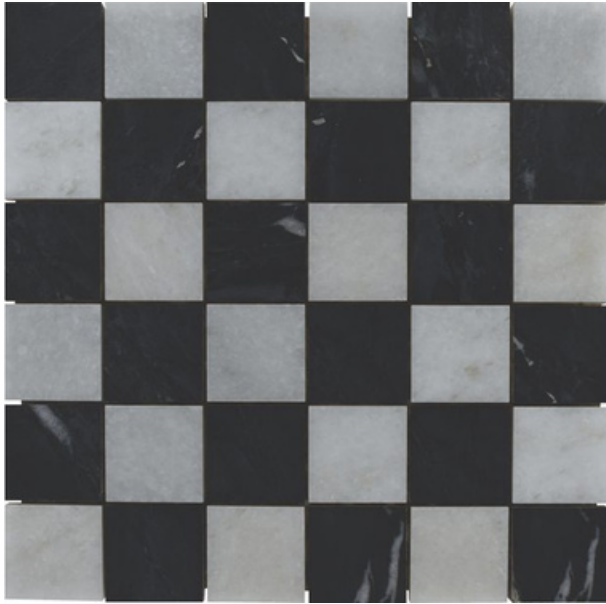

SURFACE GLOSSY

ADELE CERAMICA

9001
INDIAN BLACK & WHITE
PATTERN - SQUARE (1)

ADELE CERAMICA

SHEET SIZE

CHIP SIZE
48x48mm

SURFACE GLOSSY

ADELE CERAMICA