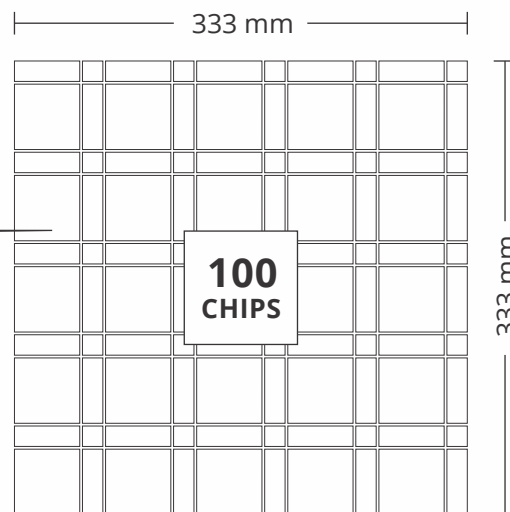

PATTERN - HEXAGON (1)

SHEET SIZE

301 mm

CHIP SIZE
48x55.4mm

298 mm

SURFACE GLOSSY

ADELE CERAMICA

1006
INDIAN WHITE
PATTERN - HEXAGON (1)

SURFACE GLOSSY

ADELE CERAMICA

4003
INDIAN BLACK & WHITE
PATTERN - STAKE BONE (1)

ADELE CERAMICA

SHEET SIZE

298 mm

CHIP SIZE
23x48mm

298 mm

SURFACE GLOSSY

ADELE CERAMICA

5010
RAIN FOREST & BASWARA
PATTERN - BRICK BONE (1)

ADELE CERAMICA

SHEET SIZE

CHIP SIZE
23x48mm

SURFACE GLOSSY

ADELE CERAMICA

7001
BLACK & WHITE

PATTERN - LATTICE (1)

ADELE CERAMICA

SHEET SIZE

CHIP SIZE

48x48mm

,
48x15mm

,
15x15mm