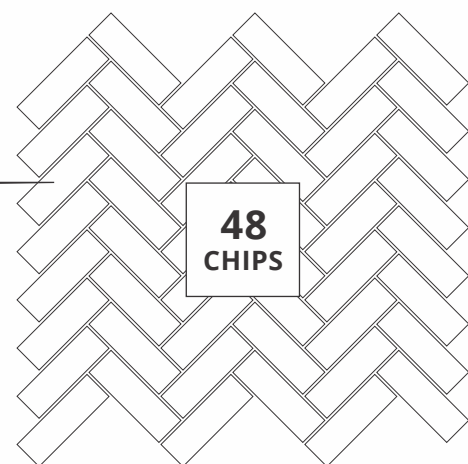

SURFACE GLOSSY

ADELE CERAMICA

11003
INDIAN BLACK & WHITE
PATTERN - HERRING BONE (1)

ADELE CERAMICA

SHEET SIZE

285 mm

CHIP SIZE
23x73mm

315 mm

SURFACE GLOSSY

ADELE CERAMICA

11006
BASWARA & GREEN
PATTERN - HERRING BONE (1)

ADELE CERAMICA

SURFACE GLOSSY

SHEET SIZE

285 mm

CHIP SIZE
23x73mm