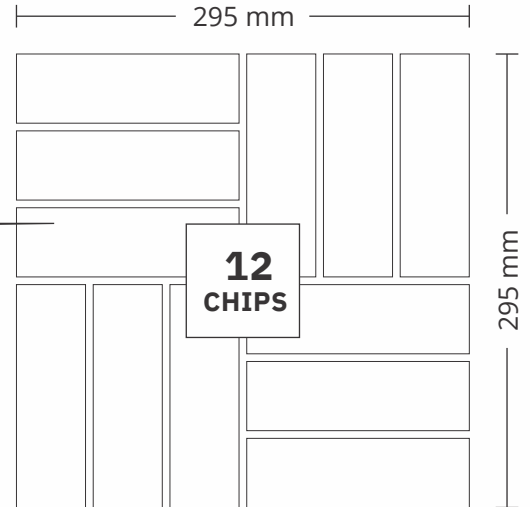

47011
BASWARA & BLACK
PATTERN - LONG WEAVES (2)

ADELE CERAMICA

SHEET SIZE

CHIP SIZE
45x145mm

**12
CHIPS**

SURFACE GLOSSY

ADELE CERAMICA

50006
BASWARA