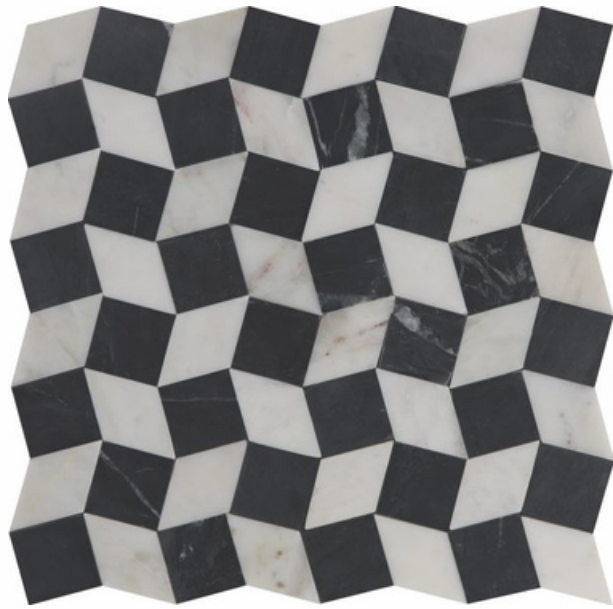

CHIP SIZE
48x86mm

**30
CHIPS**

265 mm

SURFACE GLOSSY

ADELE CERAMICA

66001
BASWARA & BLACK
PATTERN - MOSAIC (3)

ADELE CERAMICA

SURFACE GLOSSY