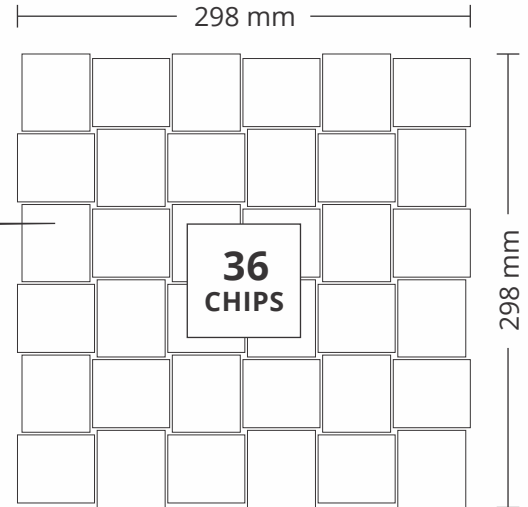

SURFACE GLOSSY

ADELE CERAMICA

9001
INDIAN BLACK & WHITE
PATTERN - SQUARE (1)

ADELE CERAMICA

SHEET SIZE

CHIP SIZE
48x48mm

SURFACE GLOSSY

ADELE CERAMICA

9002
RAIN FOREST & WHITE
PATTERN - SQUARE (1)

ADELE CERAMICA

SHEET SIZE

CHIP SIZE
48x48mm

SURFACE GLOSSY

ADELE CERAMICA

10002
INDIAN BLACK & WHITE
PATTERN - BASKET WEAVES (1)

ADELE CERAMICA

SHEET SIZE

SURFACE GLOSSY

ADELE CERAMICA

10005
BASWARA & GREEN
PATTERN - BASKET WEAVES (1)

ADELE CERAMICA

SHEET SIZE

298 mm

CHIP SIZE
45x51mm

SURFACE GLOSSY

ADELE CERAMICA

11003
INDIAN BLACK & WHITE
PATTERN - HERRING BONE (1)

ADELE CERAMICA

SHEET SIZE

285 mm

CHIP SIZE
23x73mm

315 mm