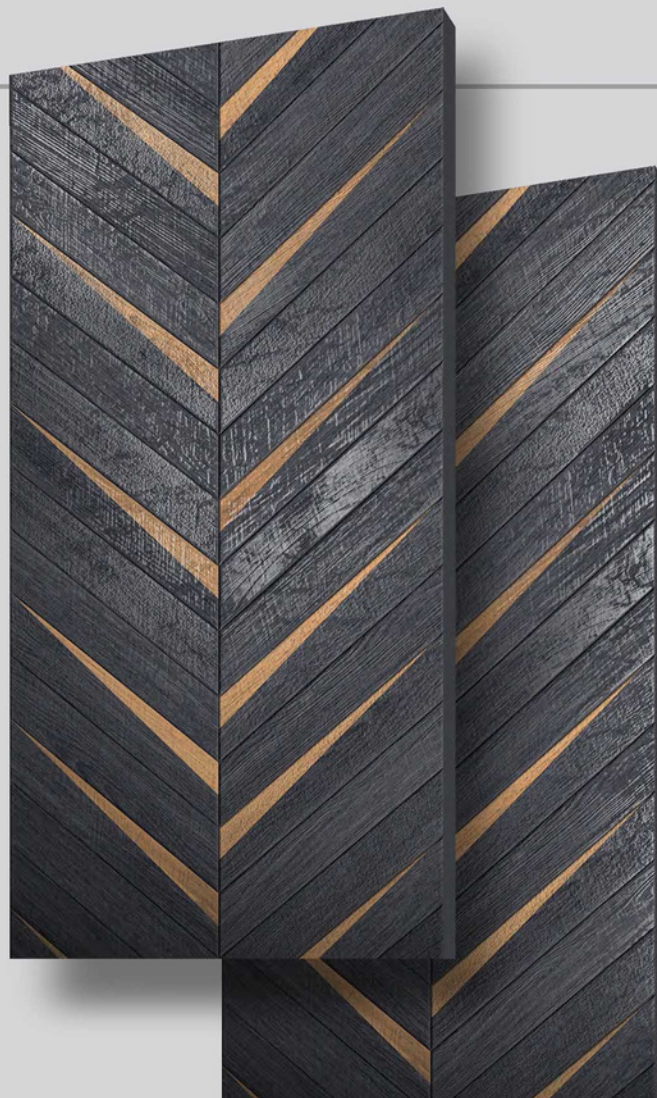

ADELE CERAMICA

CHIRON BLACK

CHIRON
PUNCH

600X
1200MM
CARVING