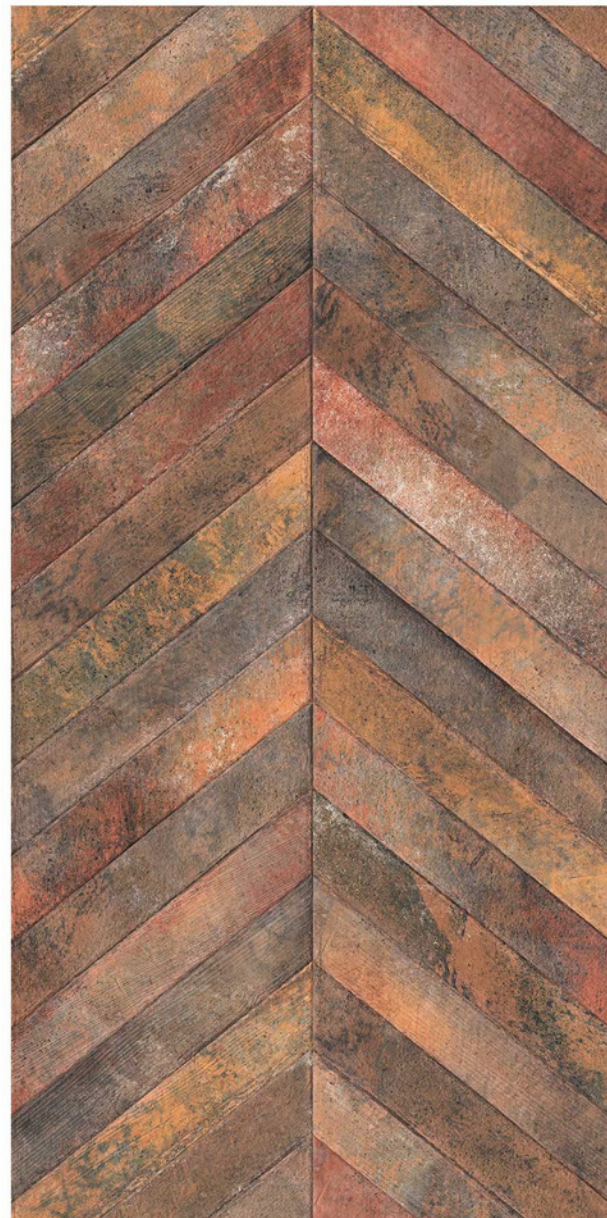

# CHIRON KOTO

CHIRON  
PUNCH

600X  
1200MM  
CARVING

**CHIRON  
PUNCH**

**CHIRON  
KOTO**

Finish:  
**Matt | Carving**

Size:  
**600x1200mm**

Thickness:  
**9 mm**