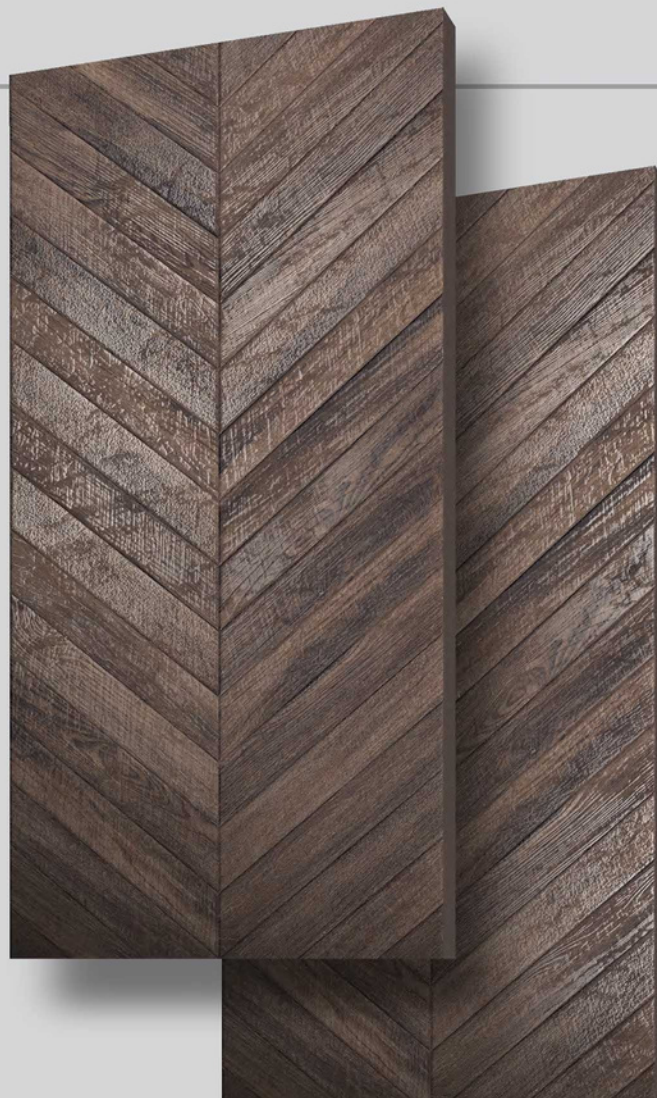

ADELE CERAMICA

CHIRON NERO

CHIRON
PUNCH

600X
1200MM
CARVING