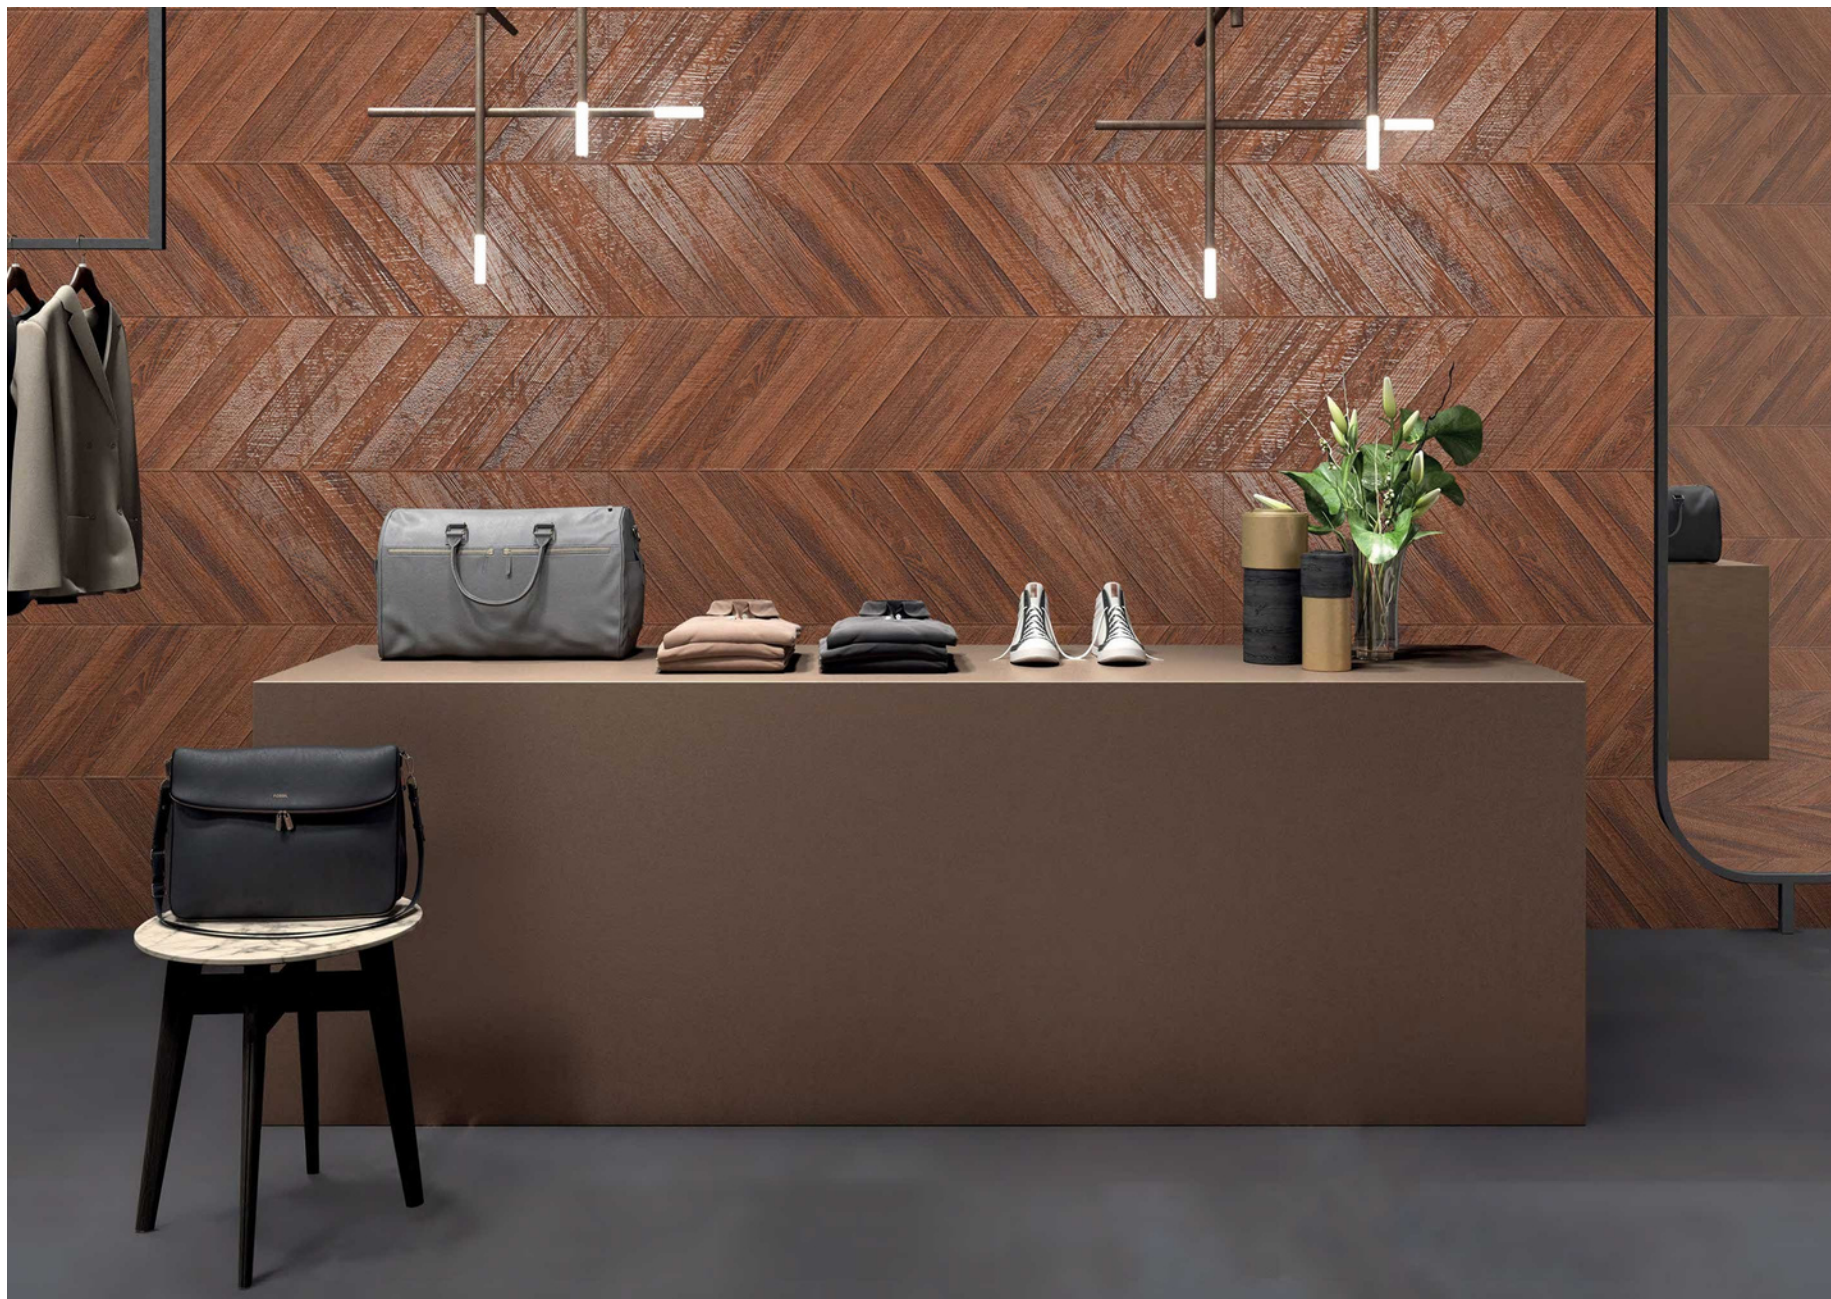

# CHIRON WENGE

CHIRON  
PUNCH

600X  
1200MM  
CARVING

**CHIRON  
PUNCH**

**CHIRON  
WENGE**

Finish:  
**Matt | Carving**

Size:  
**600x1200mm**

Thickness:  
**9 mm**