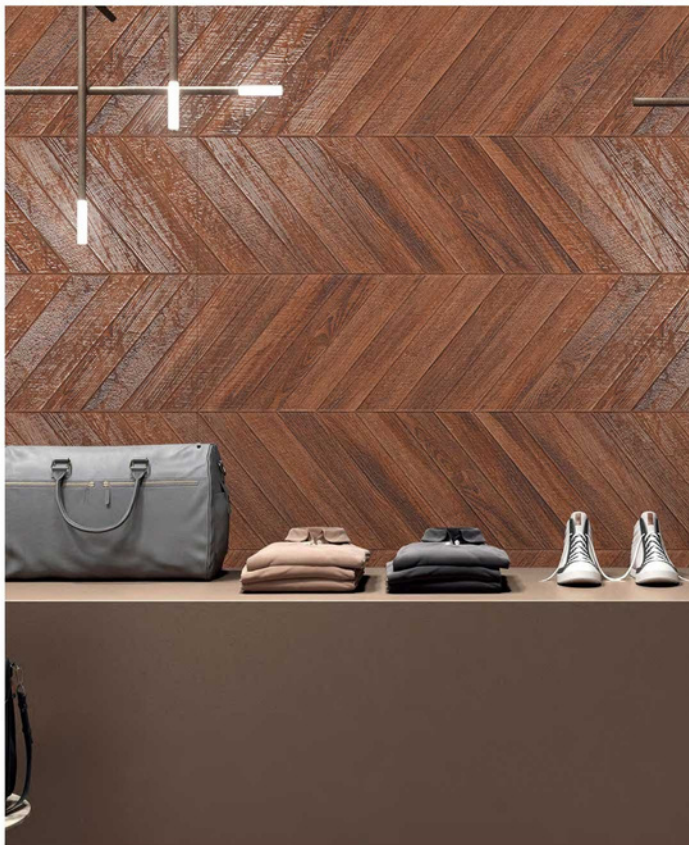

# CHIRON WENGE

CHIRON  
PUNCH

600X  
1200MM  
CARVING

**CHIRON  
PUNCH**

**CHIRON  
WENGE**

Finish:  
**Matt | Carving**

Size:  
**600x1200mm**

Thickness:  
**9 mm**