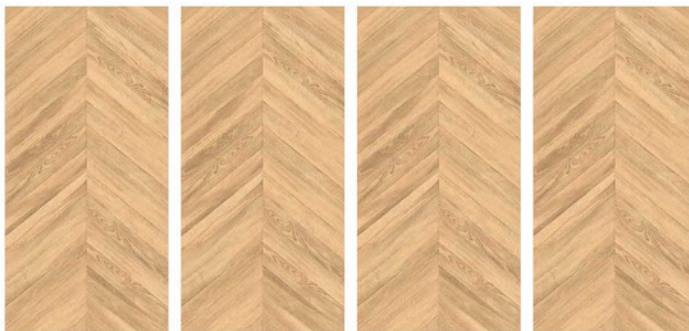

# CHIRON PECAN

CHIRON  
PUNCH

600X  
1200MM  
CARVING

**CHIRON  
PUNCH**

**CHIRON  
PECAN**

Finish:  
**Matt | Carving**

Size:  
**600x1200mm**

Thickness:  
**9 mm**