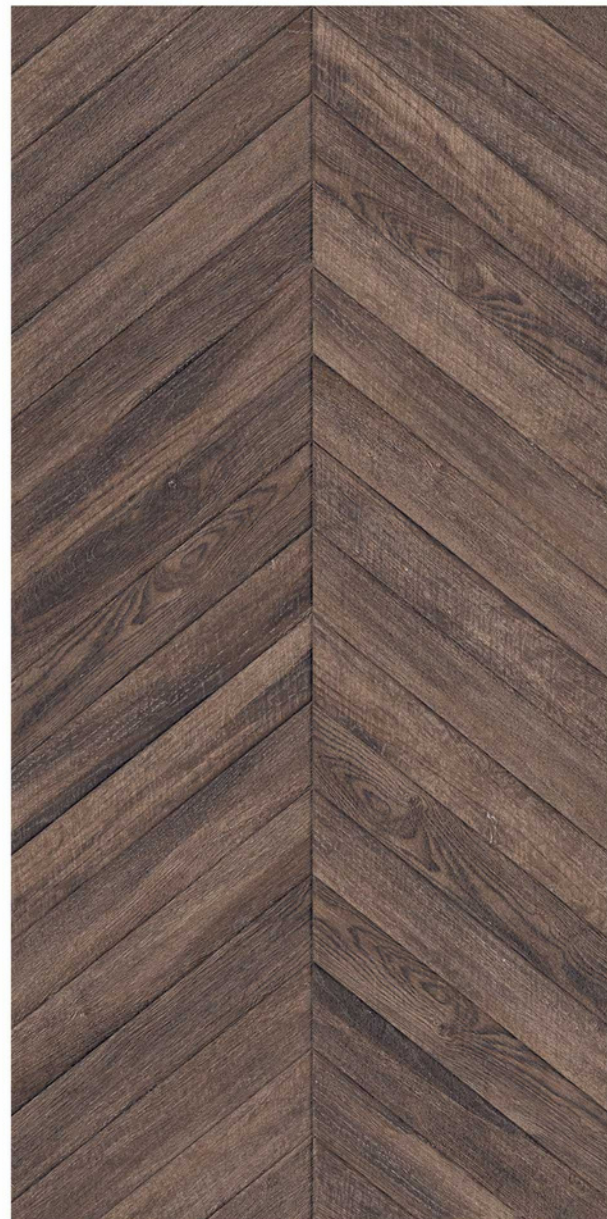

# CHIRON NERO

CHIRON  
PUNCH

600X  
1200MM  
CARVING

**CHIRON  
PUNCH**

**CHIRON  
NERO**

Finish:  
**Matt | Carving**

Size:  
**600x1200mm**

Thickness:  
**9 mm**