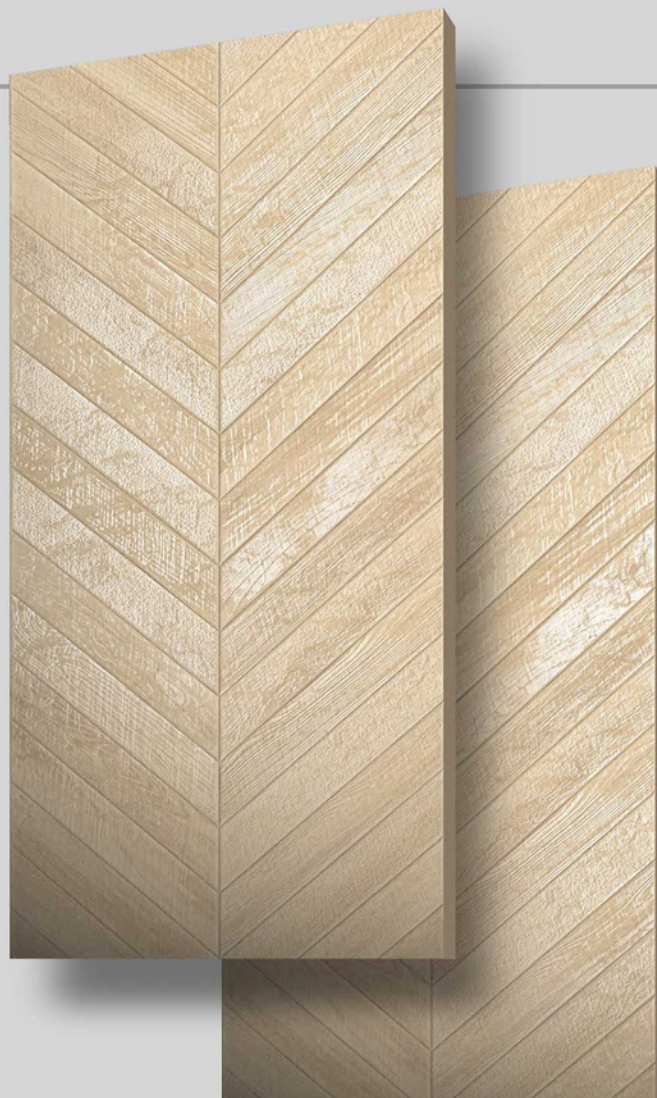

ADELE CERAMICA

CHIRON CREMA

CHIRON
PUNCH

600X
1200MM
CARVING