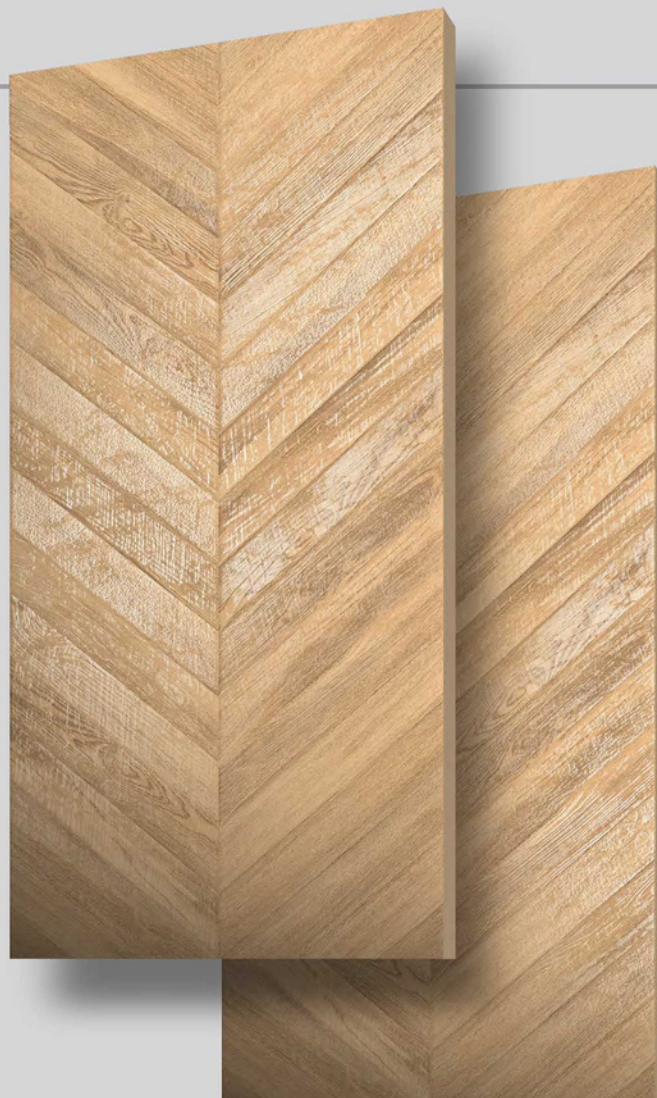

ADELE CERAMICA

CHIRON PECAN

CHIRON
PUNCH

600X
1200MM
CARVING