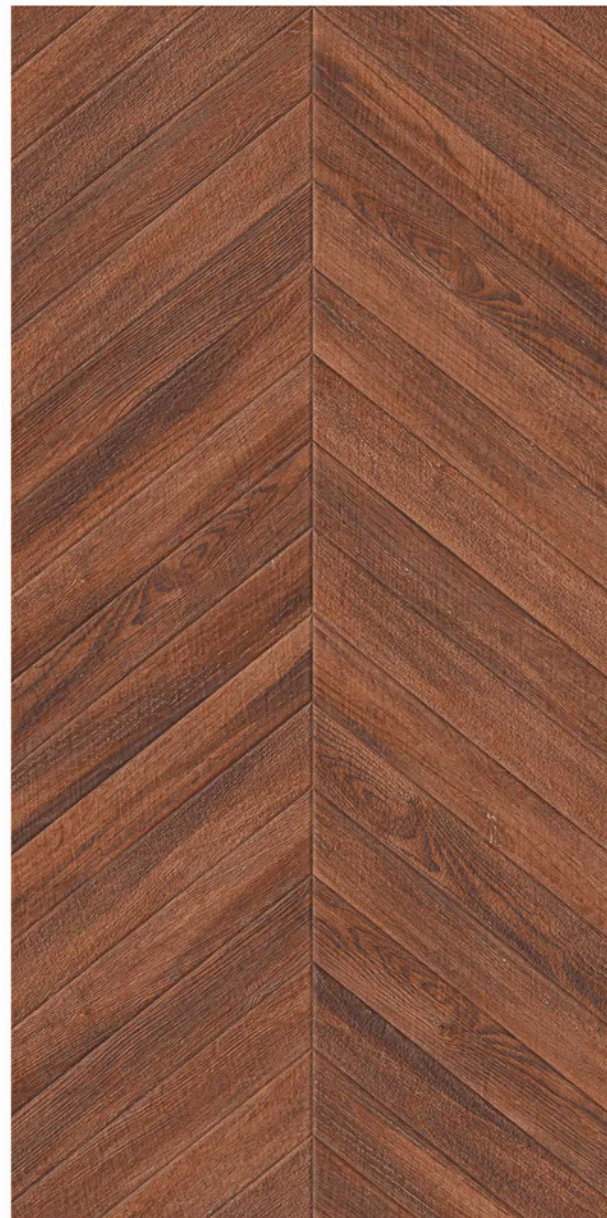

# CHIRON WENGE

CHIRON  
PUNCH

600X  
1200MM  
CARVING

**CHIRON  
PUNCH**

**CHIRON  
WENGE**

Finish:  
**Matt | Carving**

Size:  
**600x1200mm**

Thickness:  
**9 mm**