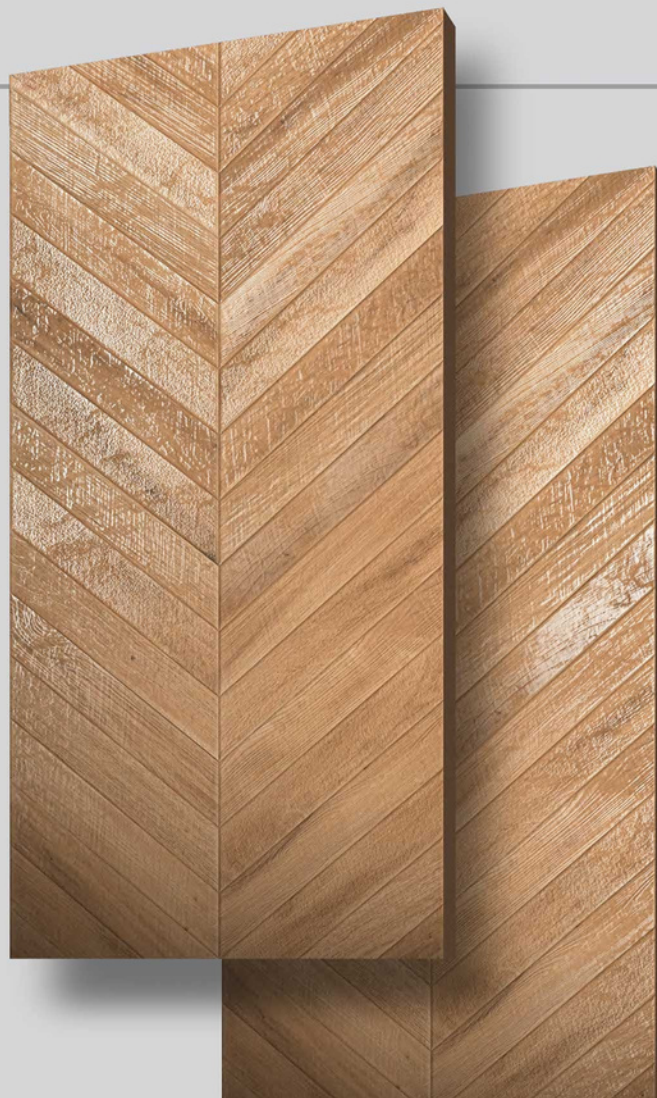

ADELE CERAMICA

CHIRON

BEIGE

CHIRON
PUNCH

600X
1200MM
CARVING