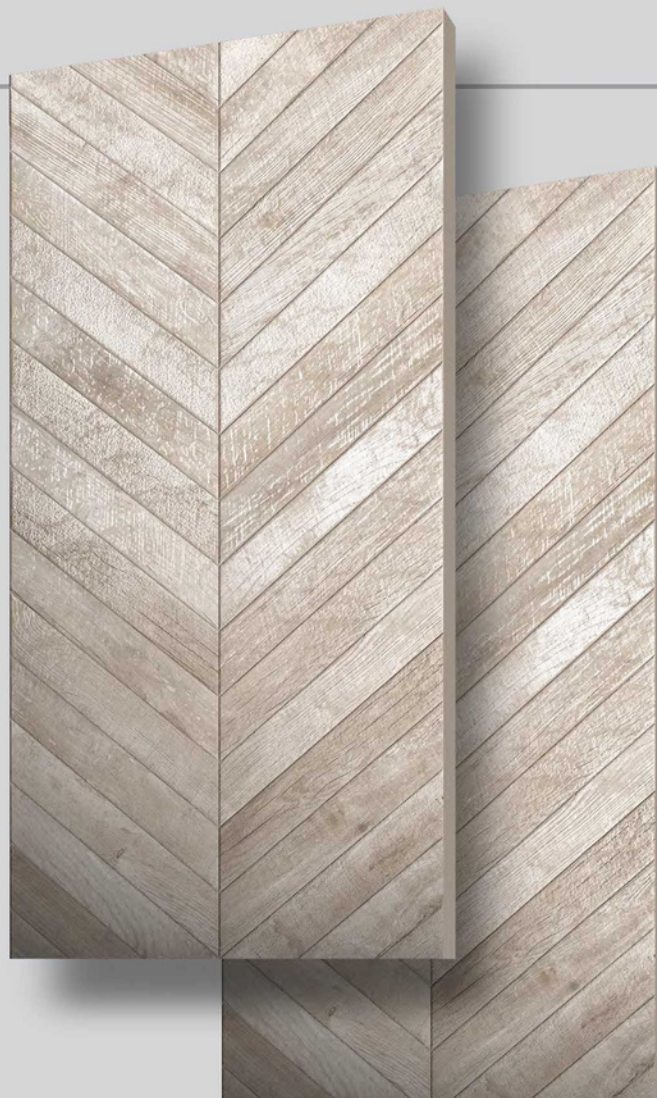

ADELE CERAMICA

CHIRON TAN

CHIRON
PUNCH

600X
1200MM
CARVING