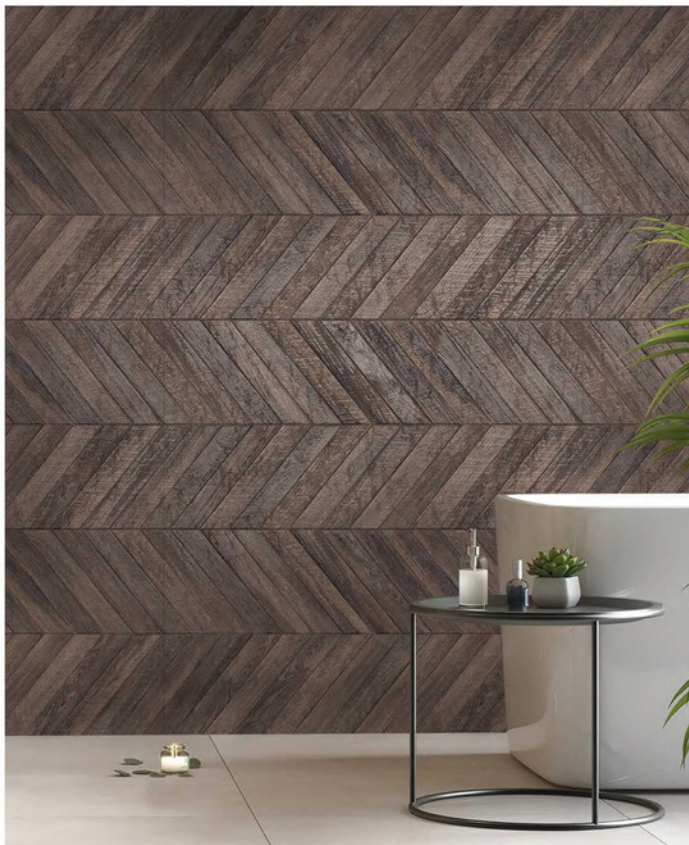

# CHIRON NERO

CHIRON  
PUNCH

600X  
1200MM  
CARVING

**CHIRON  
PUNCH**

**CHIRON  
NERO**

Finish:  
**Matt | Carving**

Size:  
**600x1200mm**

Thickness:  
**9 mm**