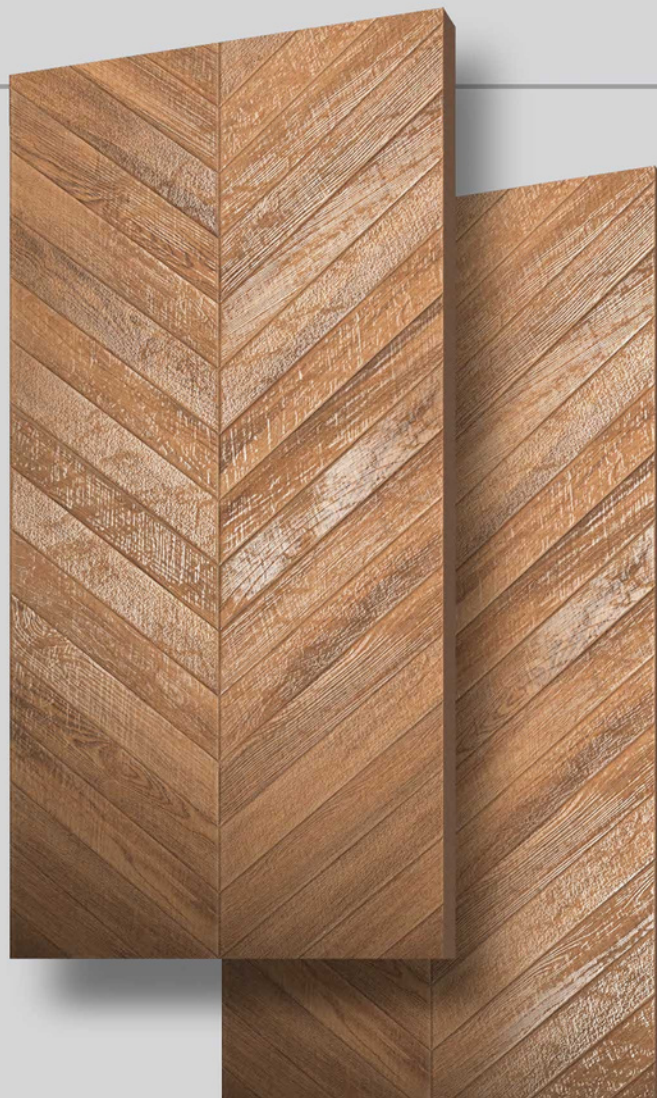

ADELE CERAMICA

CHIRON BROWN

CHIRON
PUNCH

600X
1200MM
CARVING