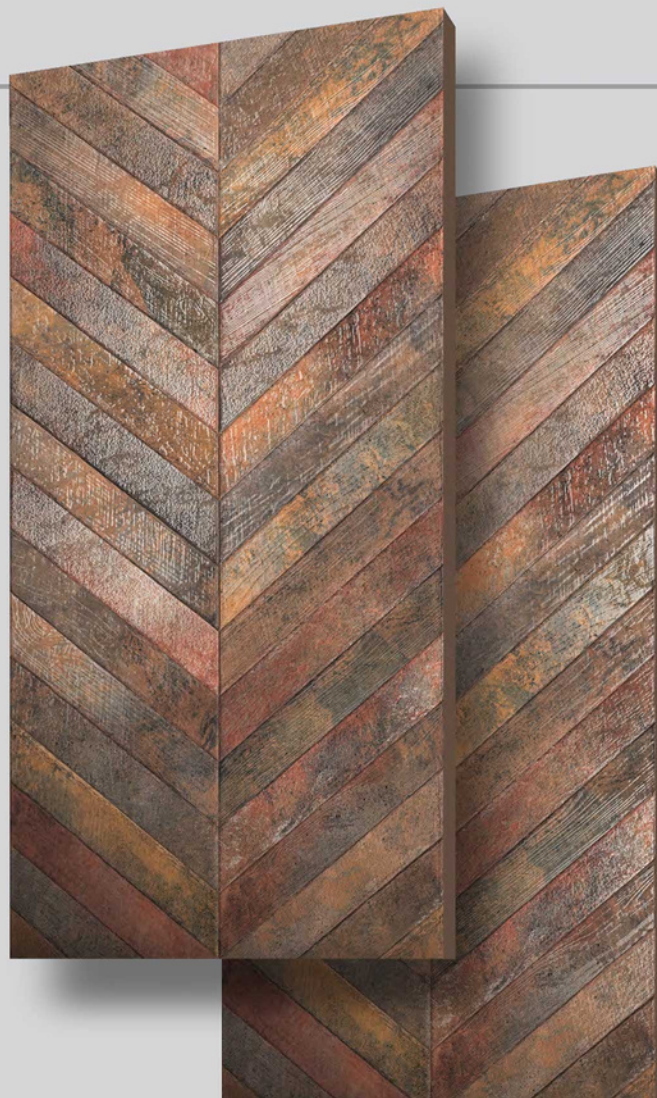

ADELE CERAMICA

CHIRON KOTO

CHIRON
PUNCH

600X
1200MM
CARVING