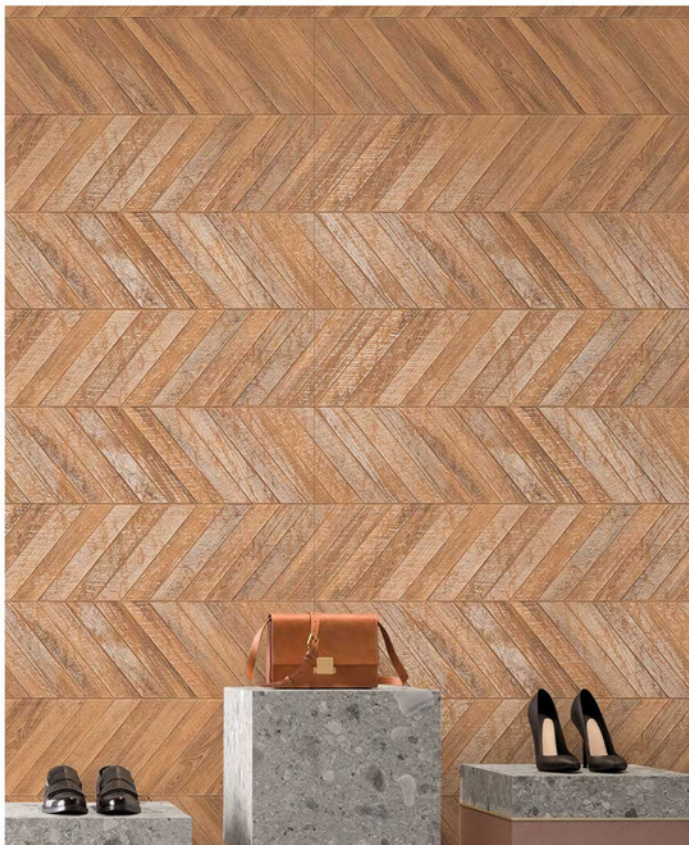

# CHIRON BROWN

CHIRON  
PUNCH

600X  
1200MM  
CARVING

**CHIRON  
PUNCH**

**CHIRON  
BROWN**

Finish:  
**Matt | Carving**

Size:  
**600x1200mm**

Thickness:  
**9 mm**