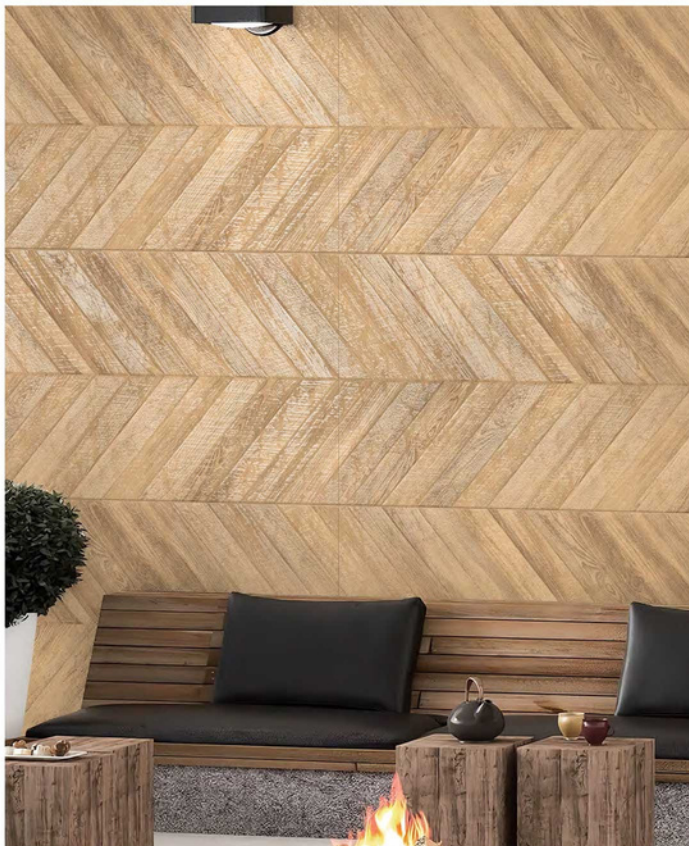

# CHIRON PECAN

CHIRON  
PUNCH

600X  
1200MM  
CARVING

**CHIRON  
PUNCH**

**CHIRON  
PECAN**

Finish:  
**Matt | Carving**

Size:  
**600x1200mm**

Thickness:  
**9 mm**