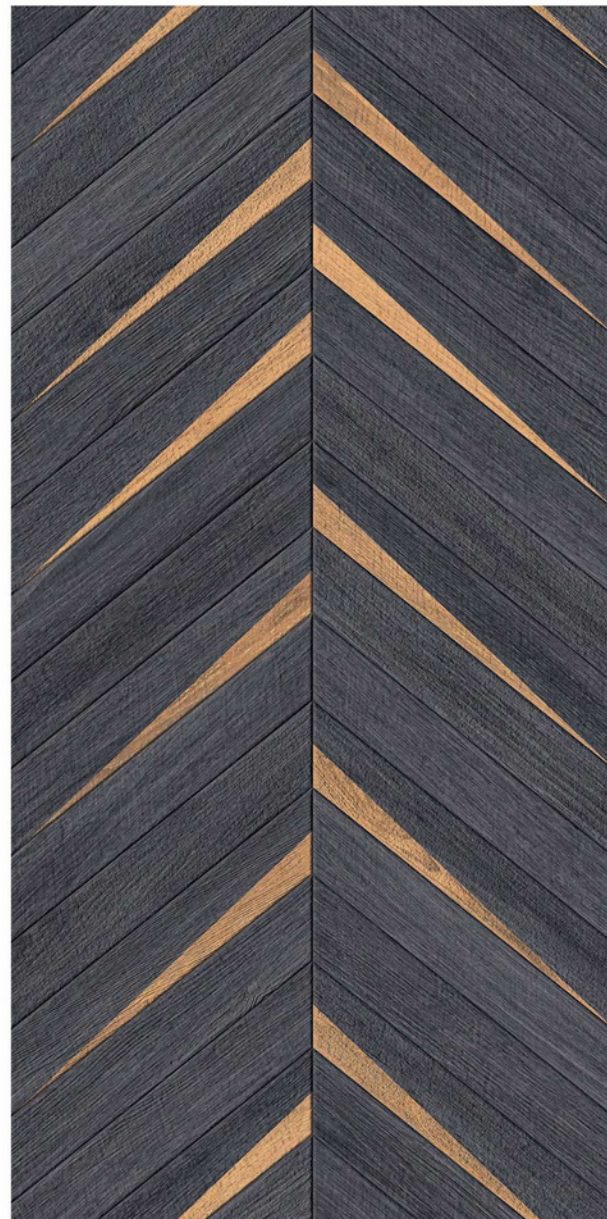

# CHIRON BLACK

CHIRON  
PUNCH

600X  
1200MM  
CARVING

CHIRON  
PUNCH

**CHIRON**  
BLACK

Finish:  
**Matt | Carving**

Size:  
**600x1200mm**

Thickness:  
**9 mm**