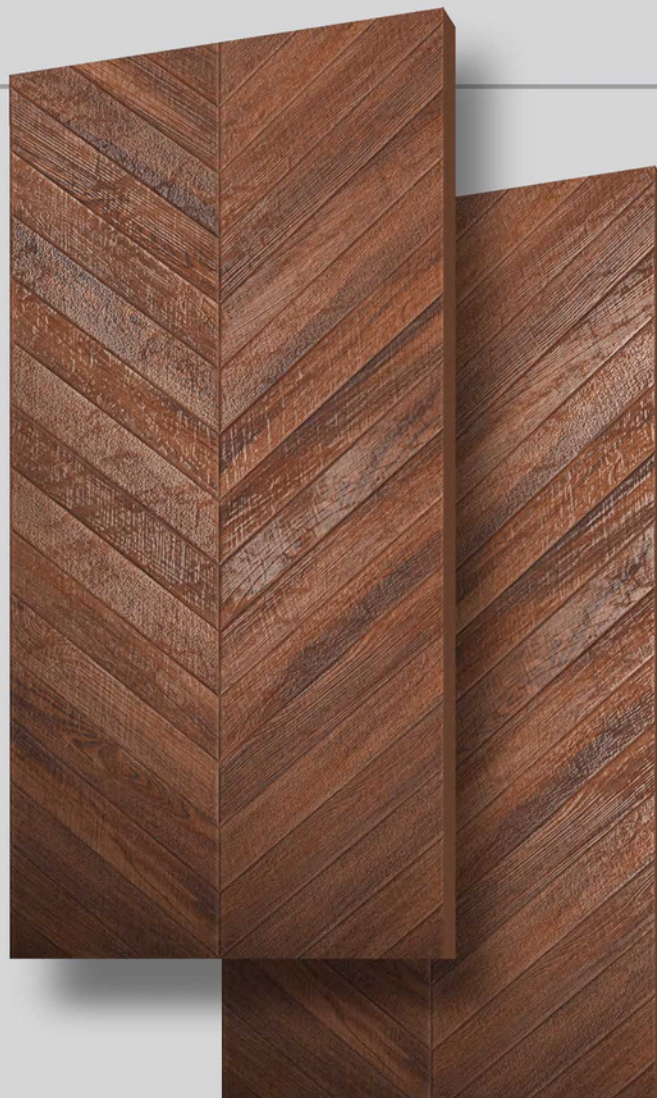

ADELE CERAMICA

CHIRON WENGE

CHIRON
PUNCH

600X
1200MM
CARVING