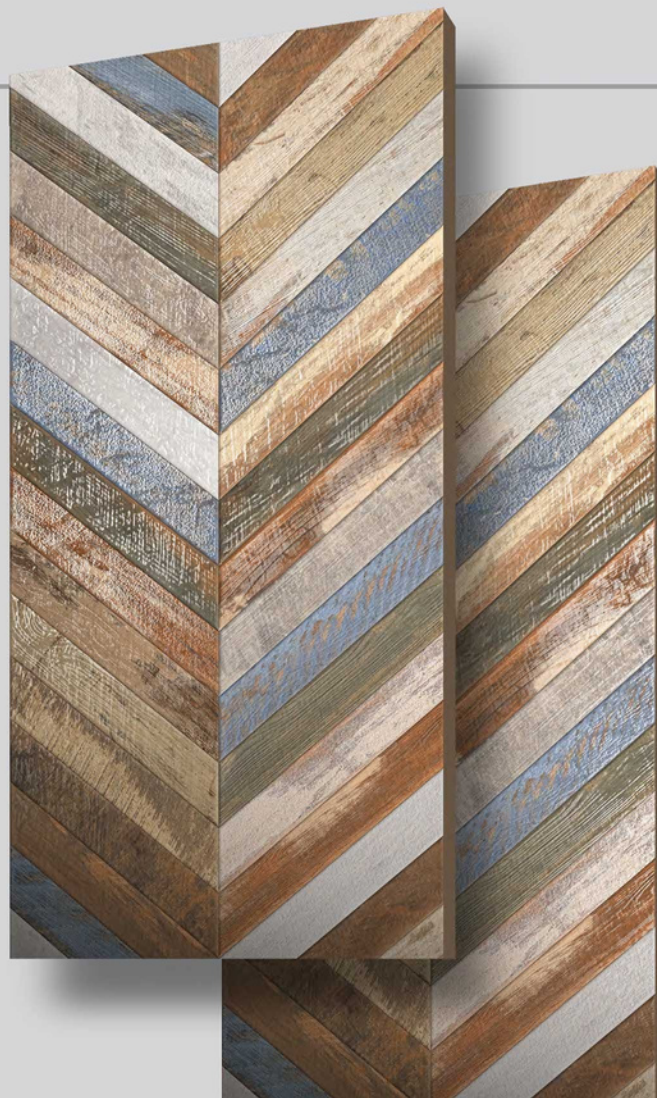

ADELE CERAMICA

CHIRON MULTY

CHIRON
PUNCH

600X
1200MM
CARVING