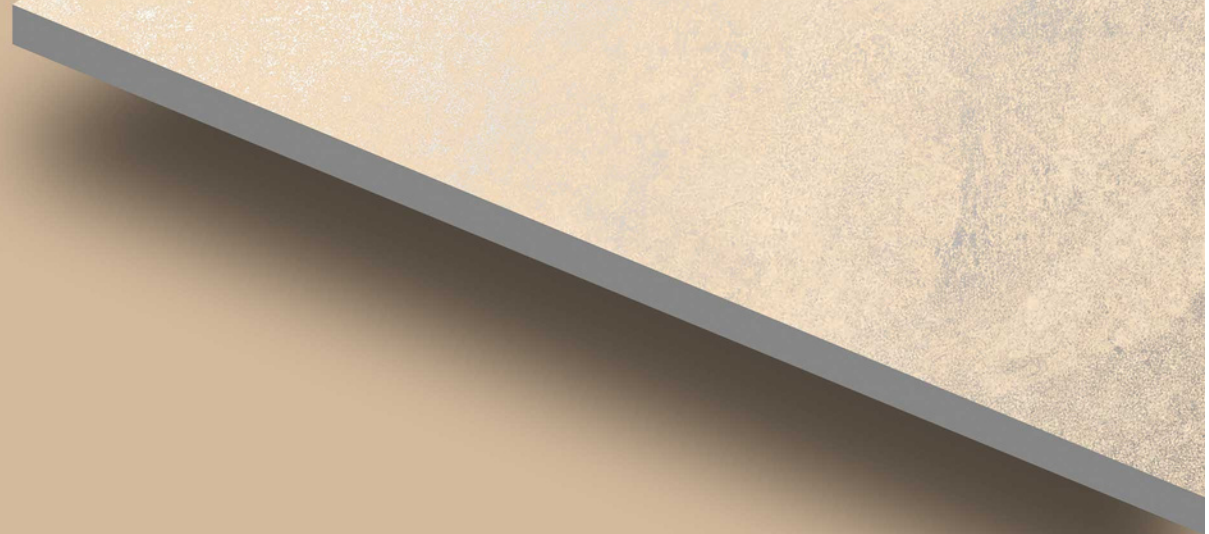

ANTILO CREMA

600x
1200mm