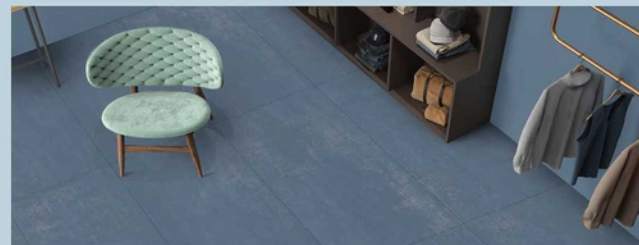

**LUX
BLUE**

Size:
600x1200mm

Random

Thickness:
9 mm

Finish:
Matt with Carving Effect

CEMENTO
COLLECTION