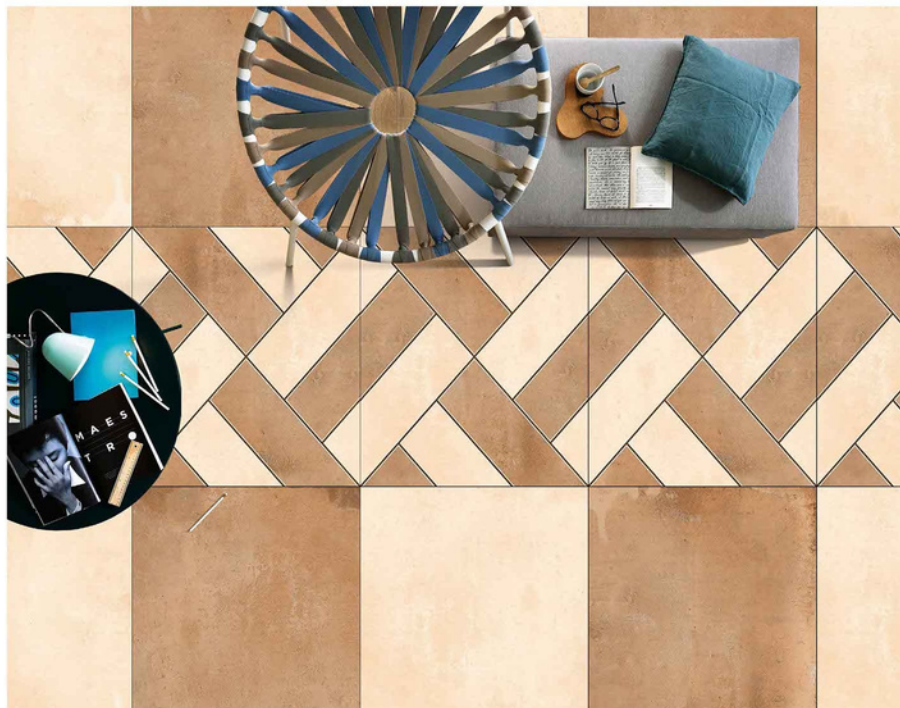

HEAVY DUTY VITRIFIED PARKING TILES

500 X
500MM

SANDSTONE
SERIES

11MM THICKNESS

ADELE CERAMICA