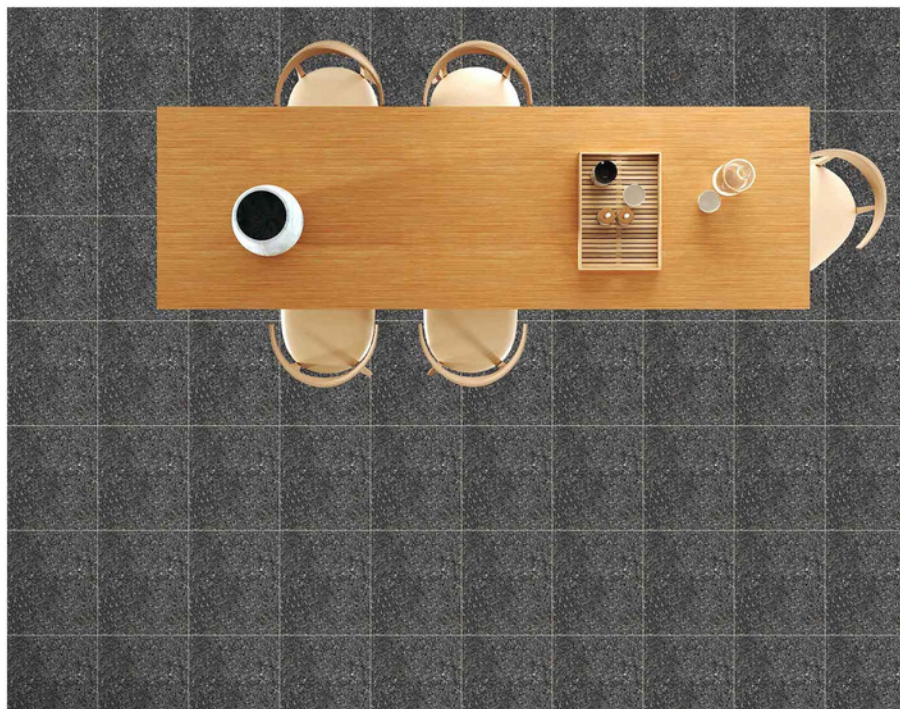

500 X
500MM

SAND
SERIES

11MM THICKNESS

Sand 7038

HEAVY DUTY
VITRIFIED PARKING TILES

11MM THICKNESS

500 X
500MM

SAND
SERIES