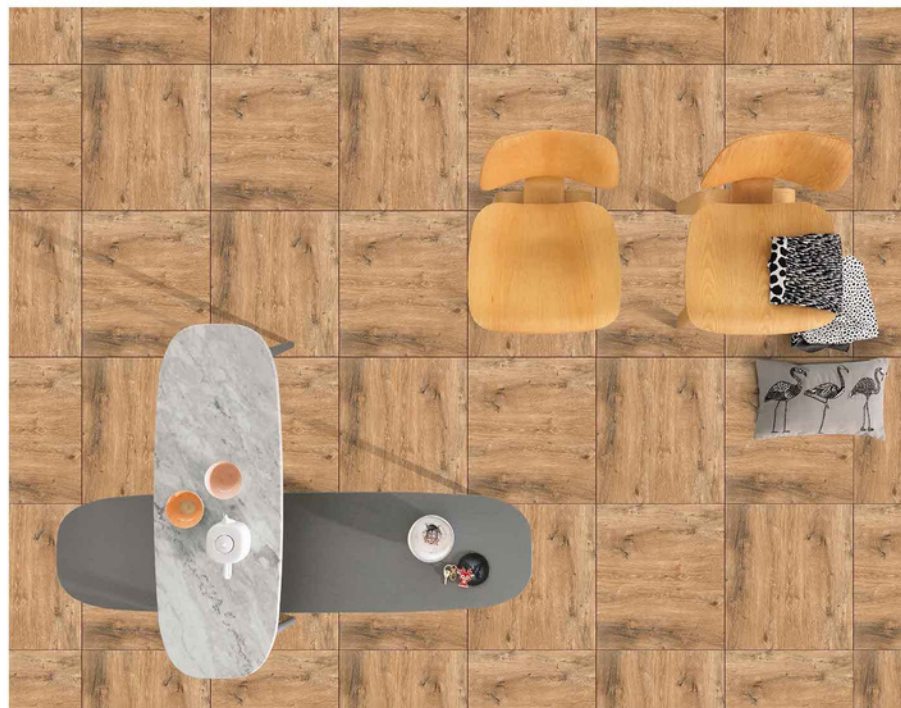

HEAVY DUTY
VITRIFIED PARKING TILES

**500 X
500MM**

WOOD
SERIES

11MM THICKNESS