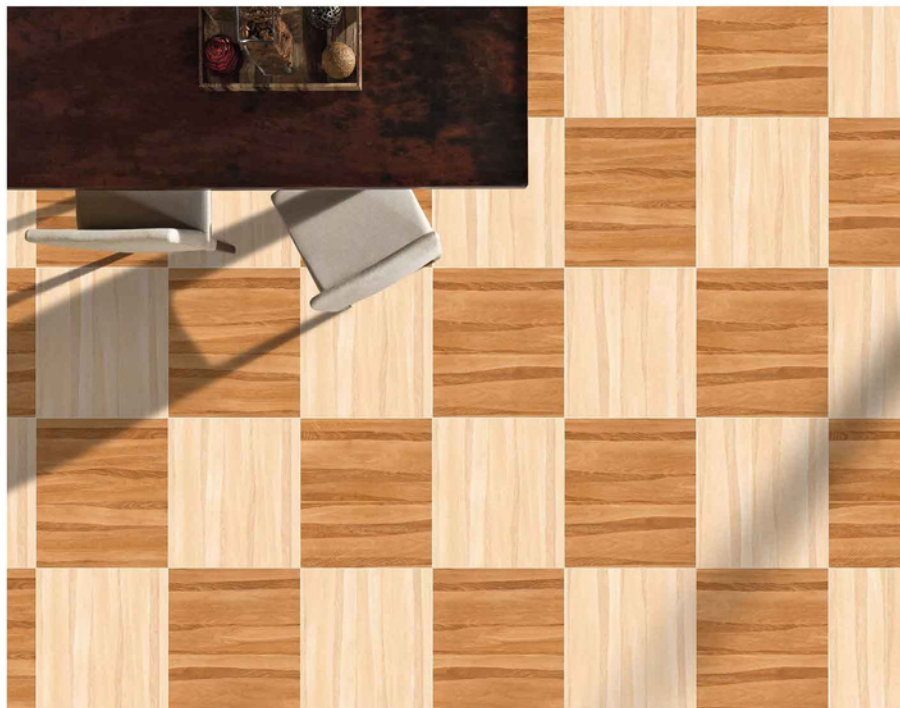

HEAVY DUTY
VITRIFIED PARKING TILES

**500 X
500MM**

**WOOD
SERIES** .....

11MM THICKNESS