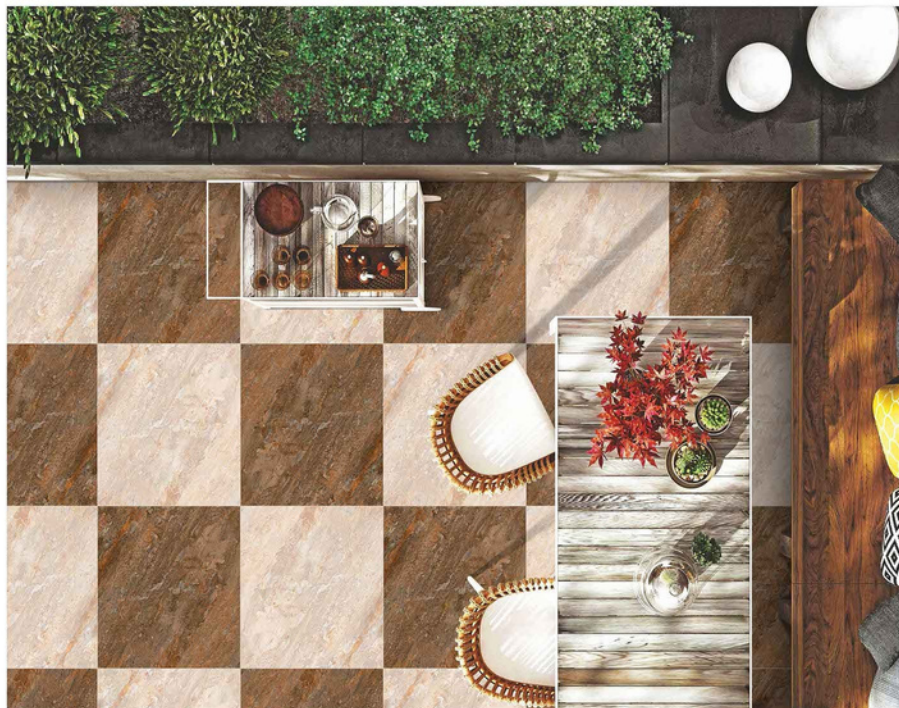

HEAVY DUTY
VITRIFIED PARKING TILES

**500 X
500MM**

RUSTIC
SERIES

11MM THICKNESS

ADELE CERAMICA