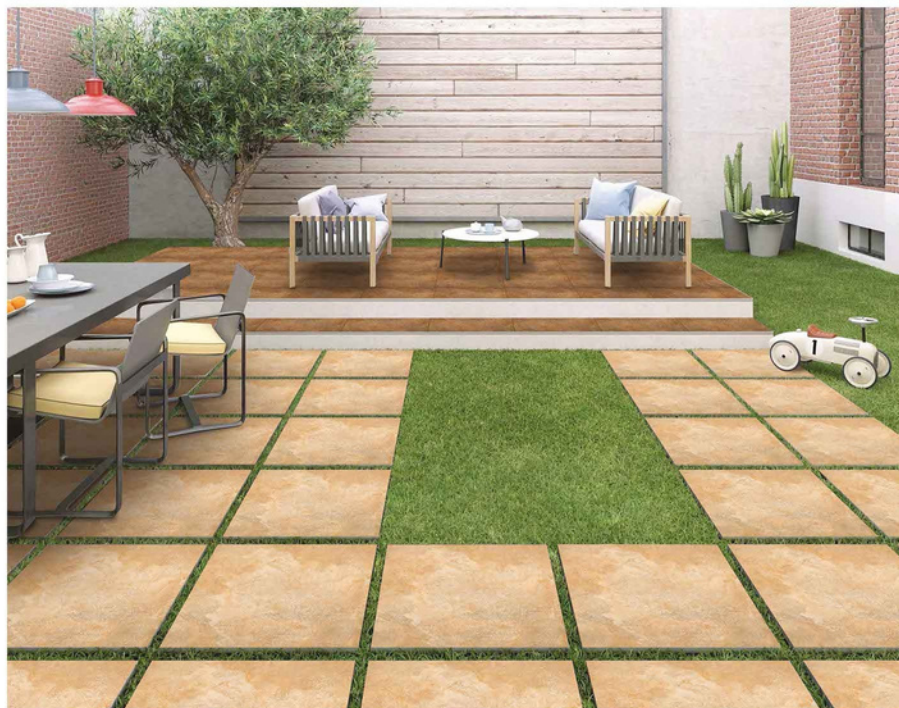

Sand 7040

Sand 7039

HEAVY DUTY
VITRIFIED PARKING TILES

**500 X
500MM**

SANDSTONE
SERIES

SANDSTONE 7002

SANDSTONE 7001

11MM THICKNESS