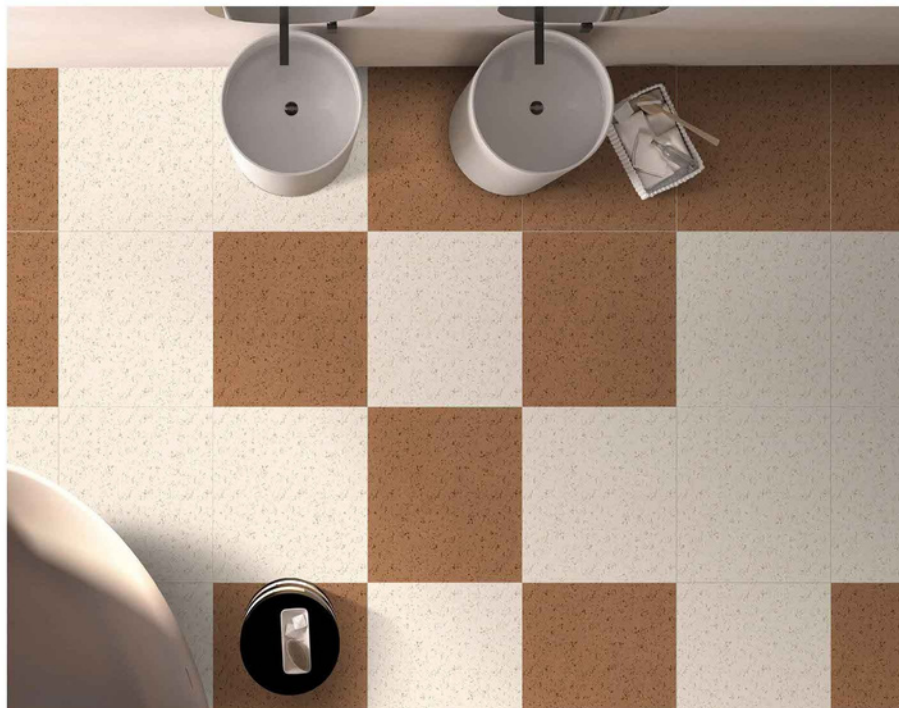

CEMENTO 7007

11MM THICKNESS

HEAVY DUTY
VITRIFIED PARKING TILES

**500 X
500MM**

CEMENTO
SERIES

CEMENTO 7010

CEMENTO 7009

11MM THICKNESS