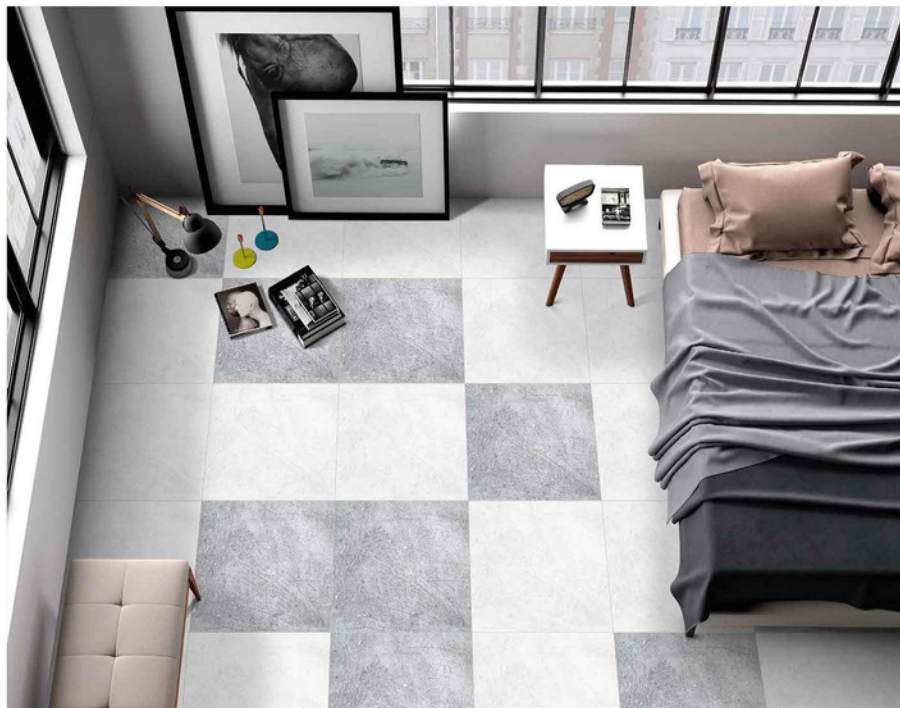

11MM THICKNESS

HEAVY DUTY
VITRIFIED PARKING TILES

**500 X
500MM**

SANDSTONE
SERIES

SANDSTONE 7012

SANDSTONE 7011

11MM THICKNESS

HEAVY DUTY
VITRIFIED PARKING TILES