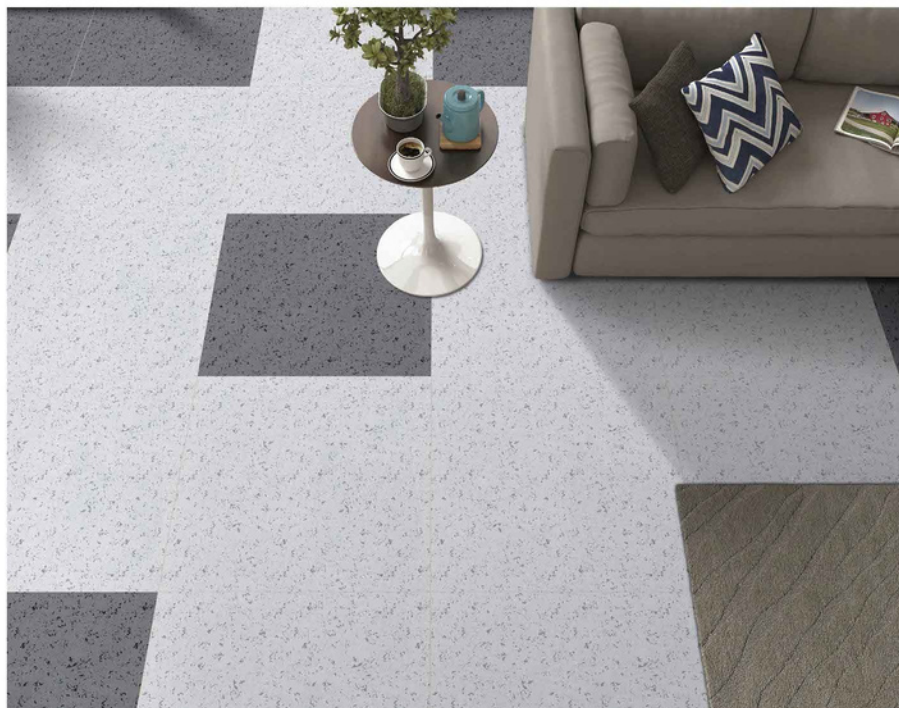

HEAVY DUTY
VITRIFIED PARKING TILES

**500 X
500MM**

CEMENTO
SERIES

11MM THICKNESS