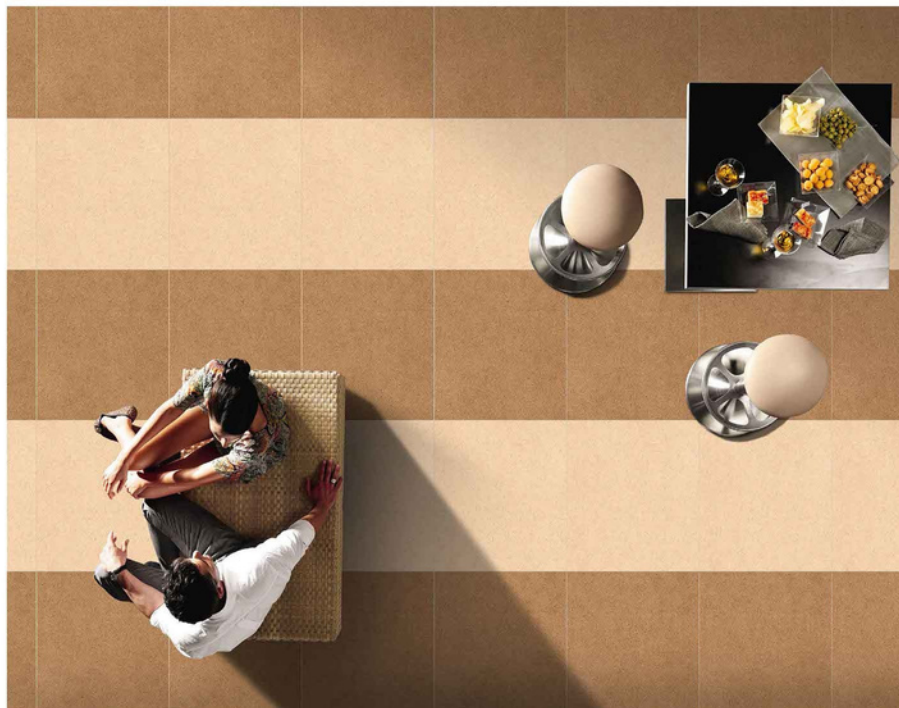

PATHWAYS

TERRACES

BEACHES

TRAFFIC AREAS

URBAN AREAS

ADELE CERAMICA

HEAVY DUTY
VITRIFIED PARKING TILES

**500 X
500MM**