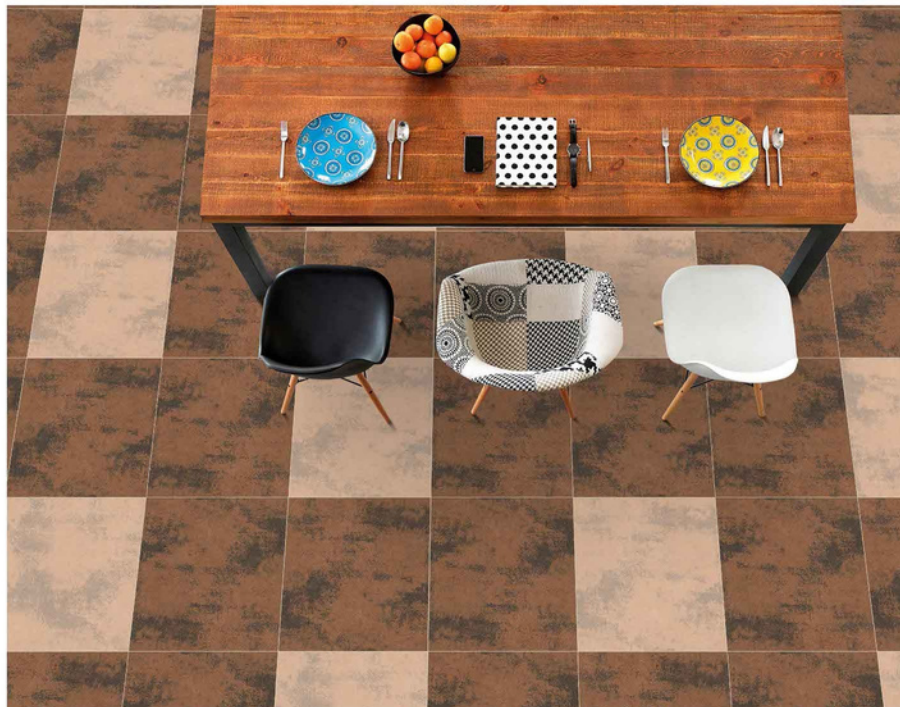

**500 X
500MM**

RUSTIC
SERIES

RUSTIC 7002

RUSTIC 7001

11MM THICKNESS

HEAVY DUTY
VITRIFIED PARKING TILES

**500 X
500MM**

RUSTIC
SERIES