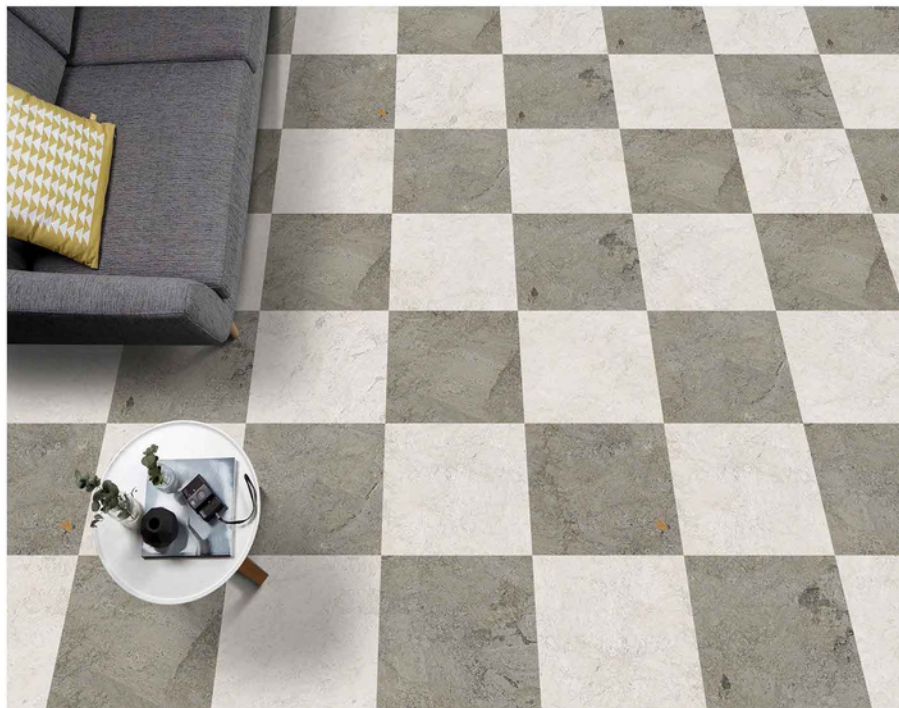

11MM THICKNESS

Sandstone 7043

HEAVY DUTY
VITRIFIED PARKING TILES

**500 X
500MM**

SANDSTONE
SERIES

Sandstone 7045

Sandstone 7044

11MM THICKNESS