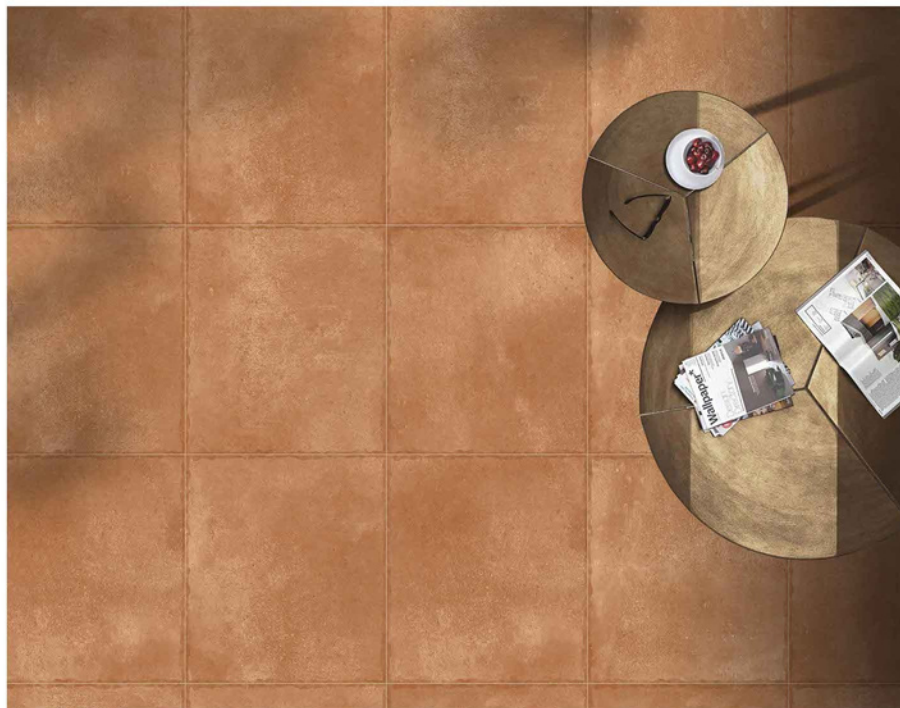

**500 X
500MM**

SAND
SERIES

SAND 7034

11MM THICKNESS

ADELE CERAMICA

HEAVY DUTY
VITRIFIED PARKING TILES

500 X
500MM

SAND
SERIES