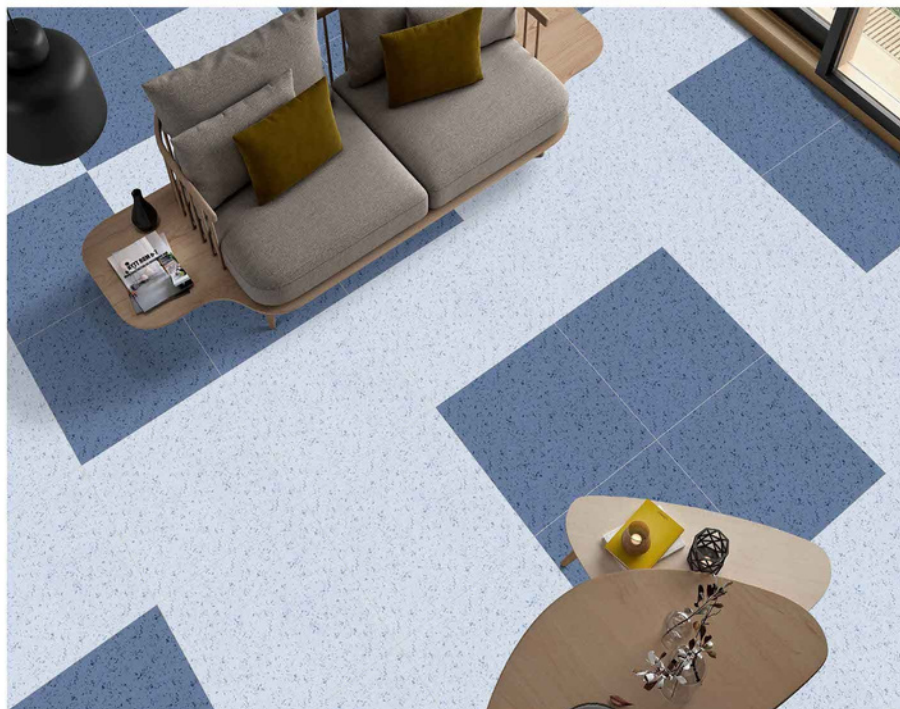

CEMENTO
SERIES

CEMENTO 7006

CEMENTO 7005

11MM THICKNESS

HEAVY DUTY
VITRIFIED PARKING TILES

**500 X
500MM**

CEMENTO
SERIES

CEMENTO 7008