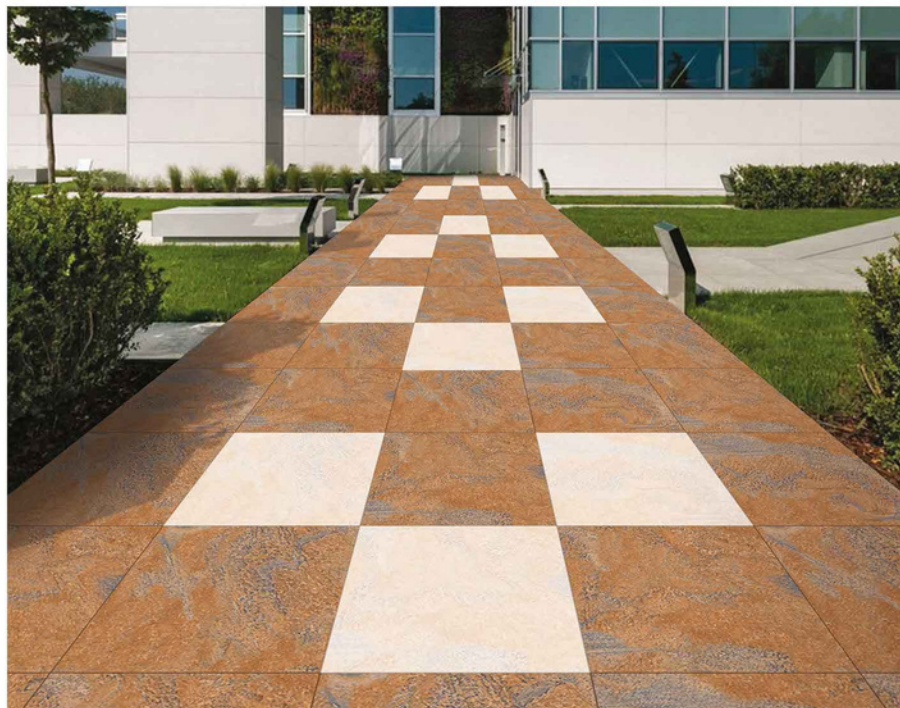

HEAVY DUTY
VITRIFIED PARKING TILES

500 X
500MM

SANDSTONE
SERIES

11MM THICKNESS