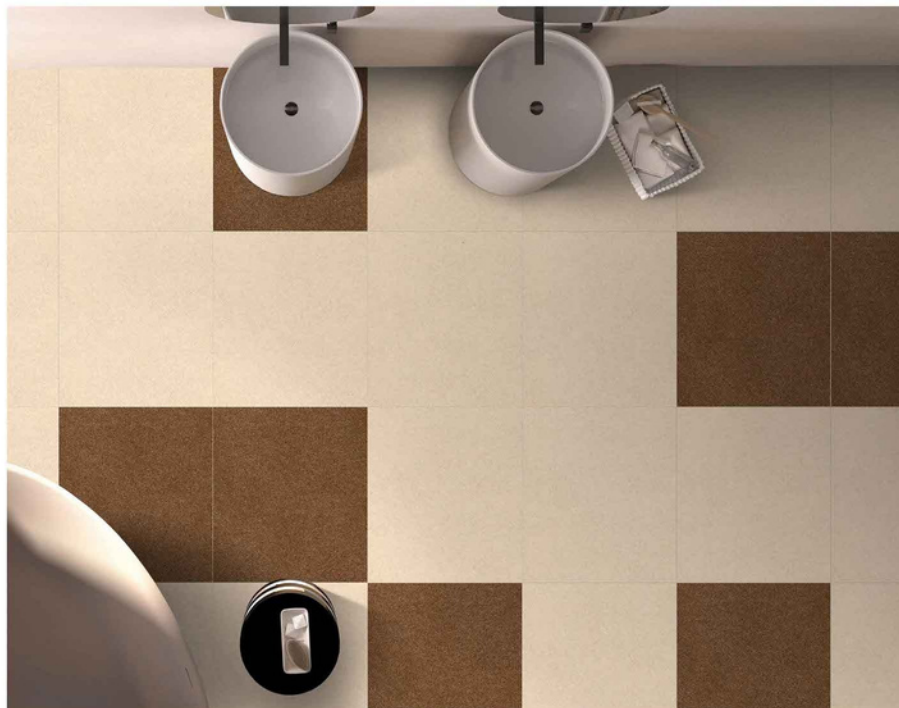

HEAVY DUTY
VITRIFIED PARKING TILES

**500 X
500MM**

SAND
SERIES

11MM THICKNESS