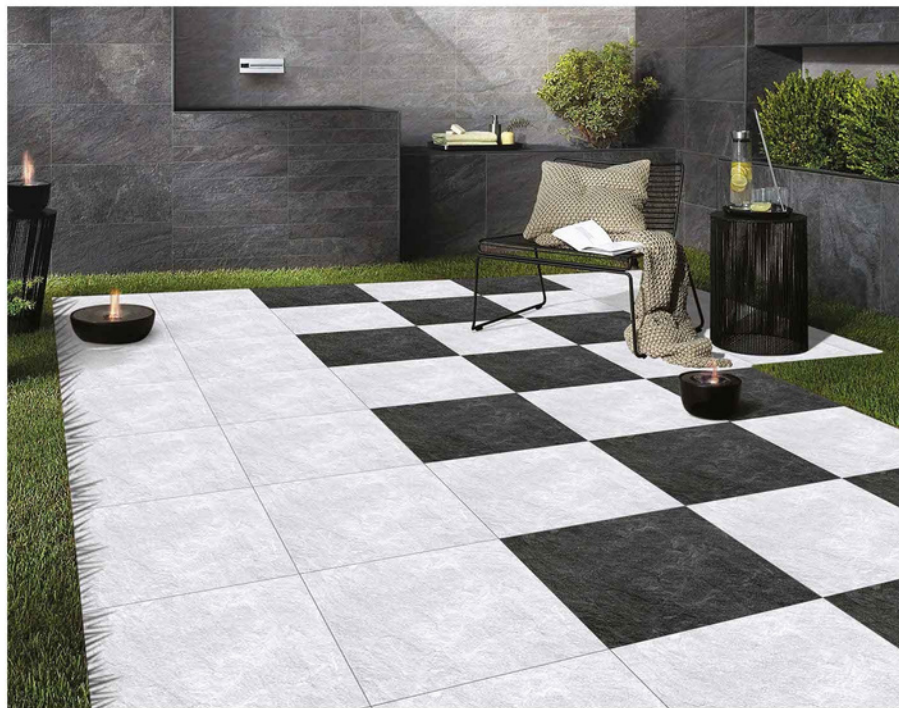

HEAVY DUTY
VITRIFIED PARKING TILES

**500 X
500MM**

SANDSTONE
SERIES

11MM THICKNESS

ADELE CERAMICA