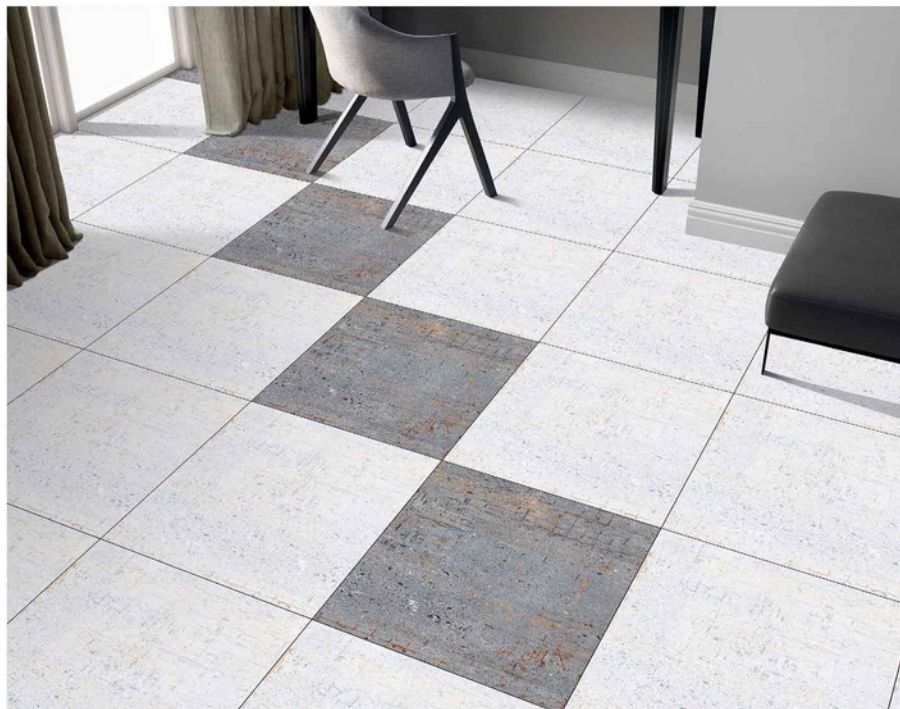

**500 X
500MM**

SANDSTONE
SERIES

SANDSTONE 7031

SANDSTONE 7030

11MM THICKNESS

ADELE CERAMICA

HEAVY DUTY
VITRIFIED PARKING TILES

**500 X
500MM**