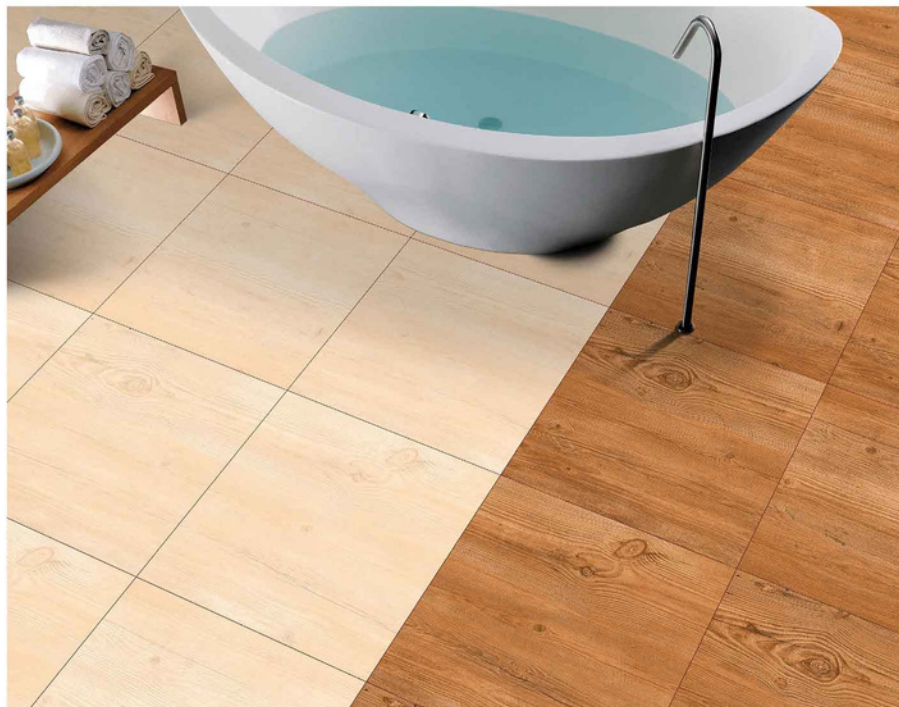

HEAVY DUTY
VITRIFIED PARKING TILES

**500 X
500MM**

WOOD
SERIES

WOOD 7006

WOOD 7005

11MM THICKNESS

HEAVY DUTY
VITRIFIED PARKING TILES

**500 X
500MM**