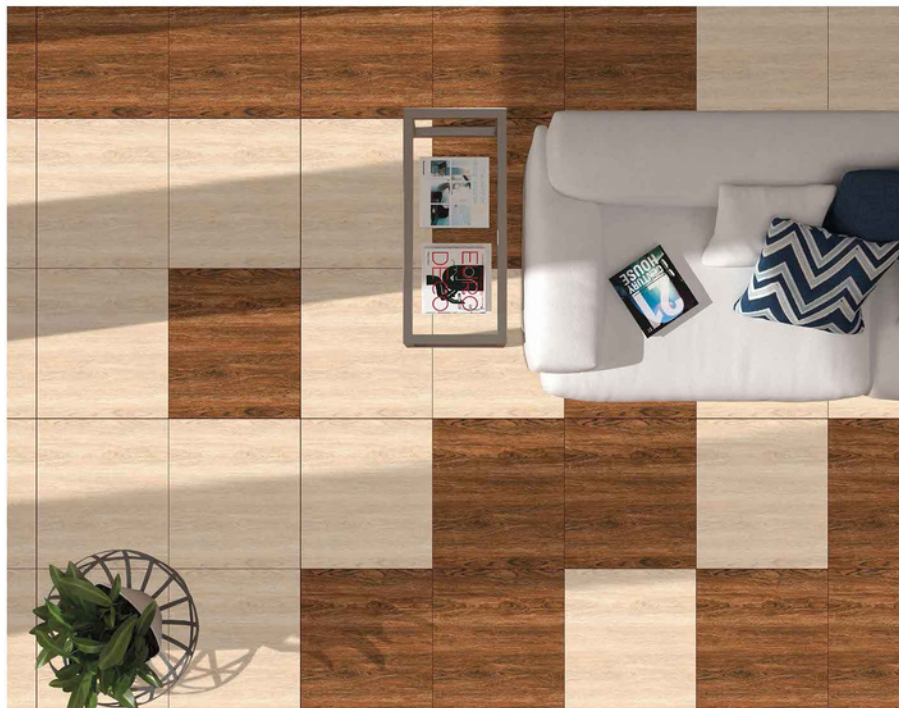

WOOD 7009

WOOD 7001

11MM THICKNESS

ADELE CERAMICA

HEAVY DUTY
VITRIFIED PARKING TILES

**500 X
500MM**

WOOD
SERIES

11MM THICKNESS