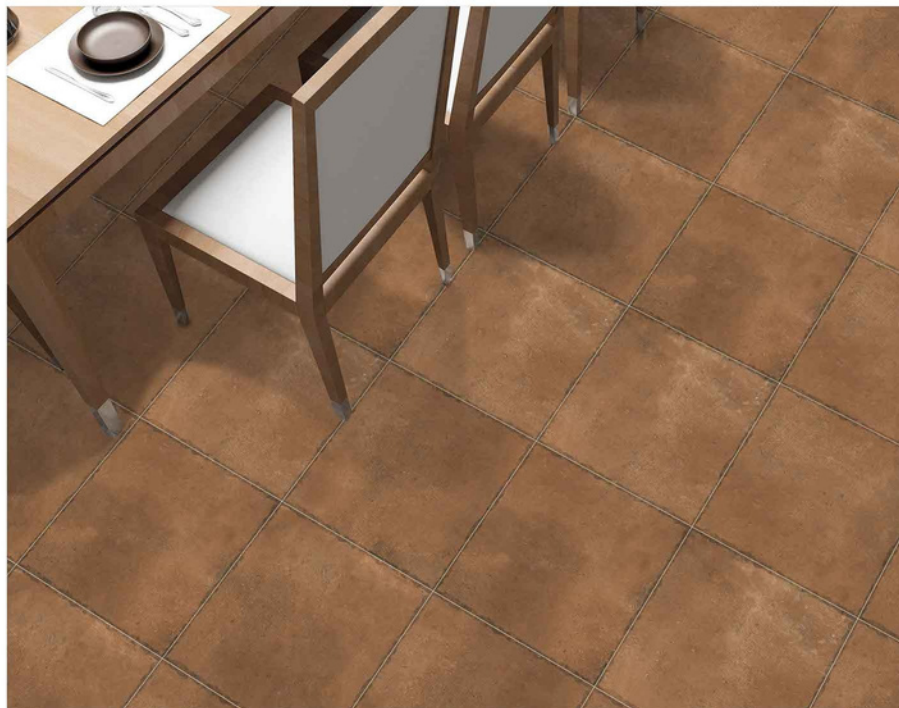

SAND 7032

11MM THICKNESS

HEAVY DUTY
VITRIFIED PARKING TILES

**500 X
500MM**

SAND
SERIES

11MM THICKNESS

SAND 7033

HEAVY DUTY
VITRIFIED PARKING TILES